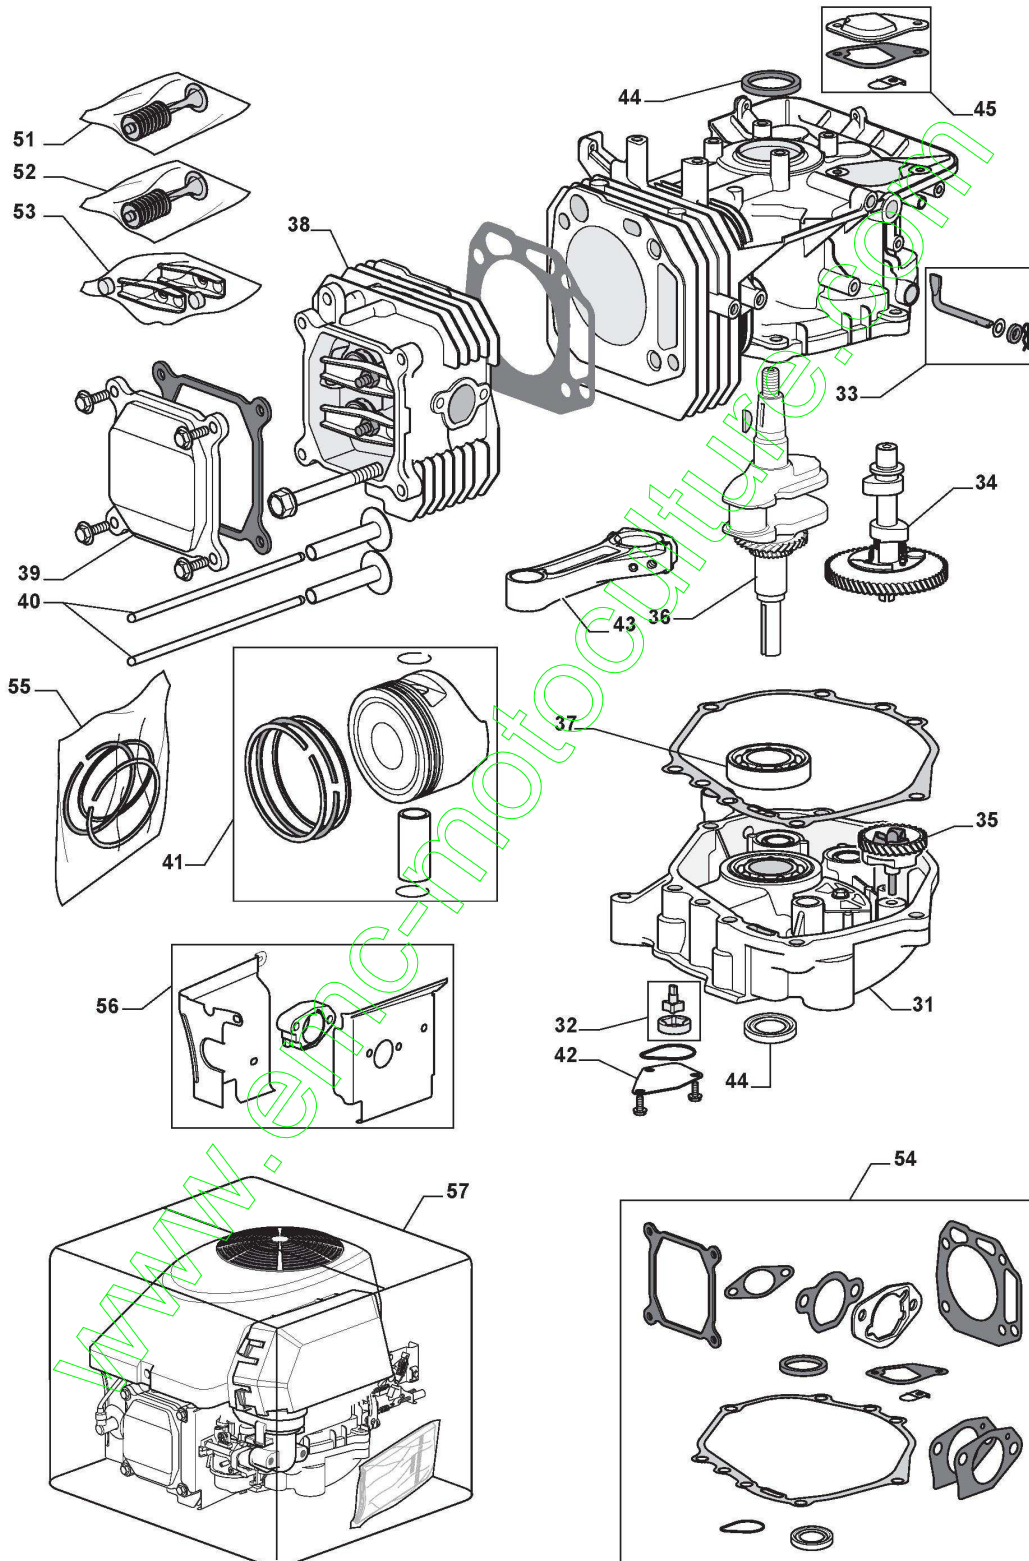

Moteur - ST. TRE0702

Réf. N°	Q.té :	Code article	Description	Articles	De	Jusqu'à
31	1	118550221/0	Ens. Carter Moteur			
32	1	118550224/0	Pompe À Huile			
33	1	118550226/0	Tringle Commande De Puissance De Carburateur			
34	1	118550243/0	Arbre À Cames			
35	1	118550347/0	Ens. Régulateur De Vitesse			
36	1	118550232/0	Arbre Moteur			
37	1	118550227/0	Roulement À Billes			
38	1	118550233/0	Ens. Culasse Du Cylindre			
39	1	118550206/0	Cache-Soupapes			
40	1	118550242/0	Ens. Tige			
41	1	118550328/0	Ens.Piston			
42	1	118550223/0	Couvercle Pompe À Huile			
43	1	118550231/0	Tige De Connexion			
44	2	118550228/0	Anneau De Tenue			
45	1	118550446/0	Ens. Garnitures			
51	1	118550240/0	Ens. Soupape Aspiration			
52	1	118550241/0	Ens. Soupape Évacuation			
53	1	118550334/0	Ens. Culbuteur			
54	1	118550333/0	Kit Garnitures Moteur			
55	1	118550326/0	Ens. Bagues Élastiques			
56	1	118550220/0	Ens. Protection Moteur			
57	1	1134-9500-01	Moteur Complete			

www.emc-motoculture.com