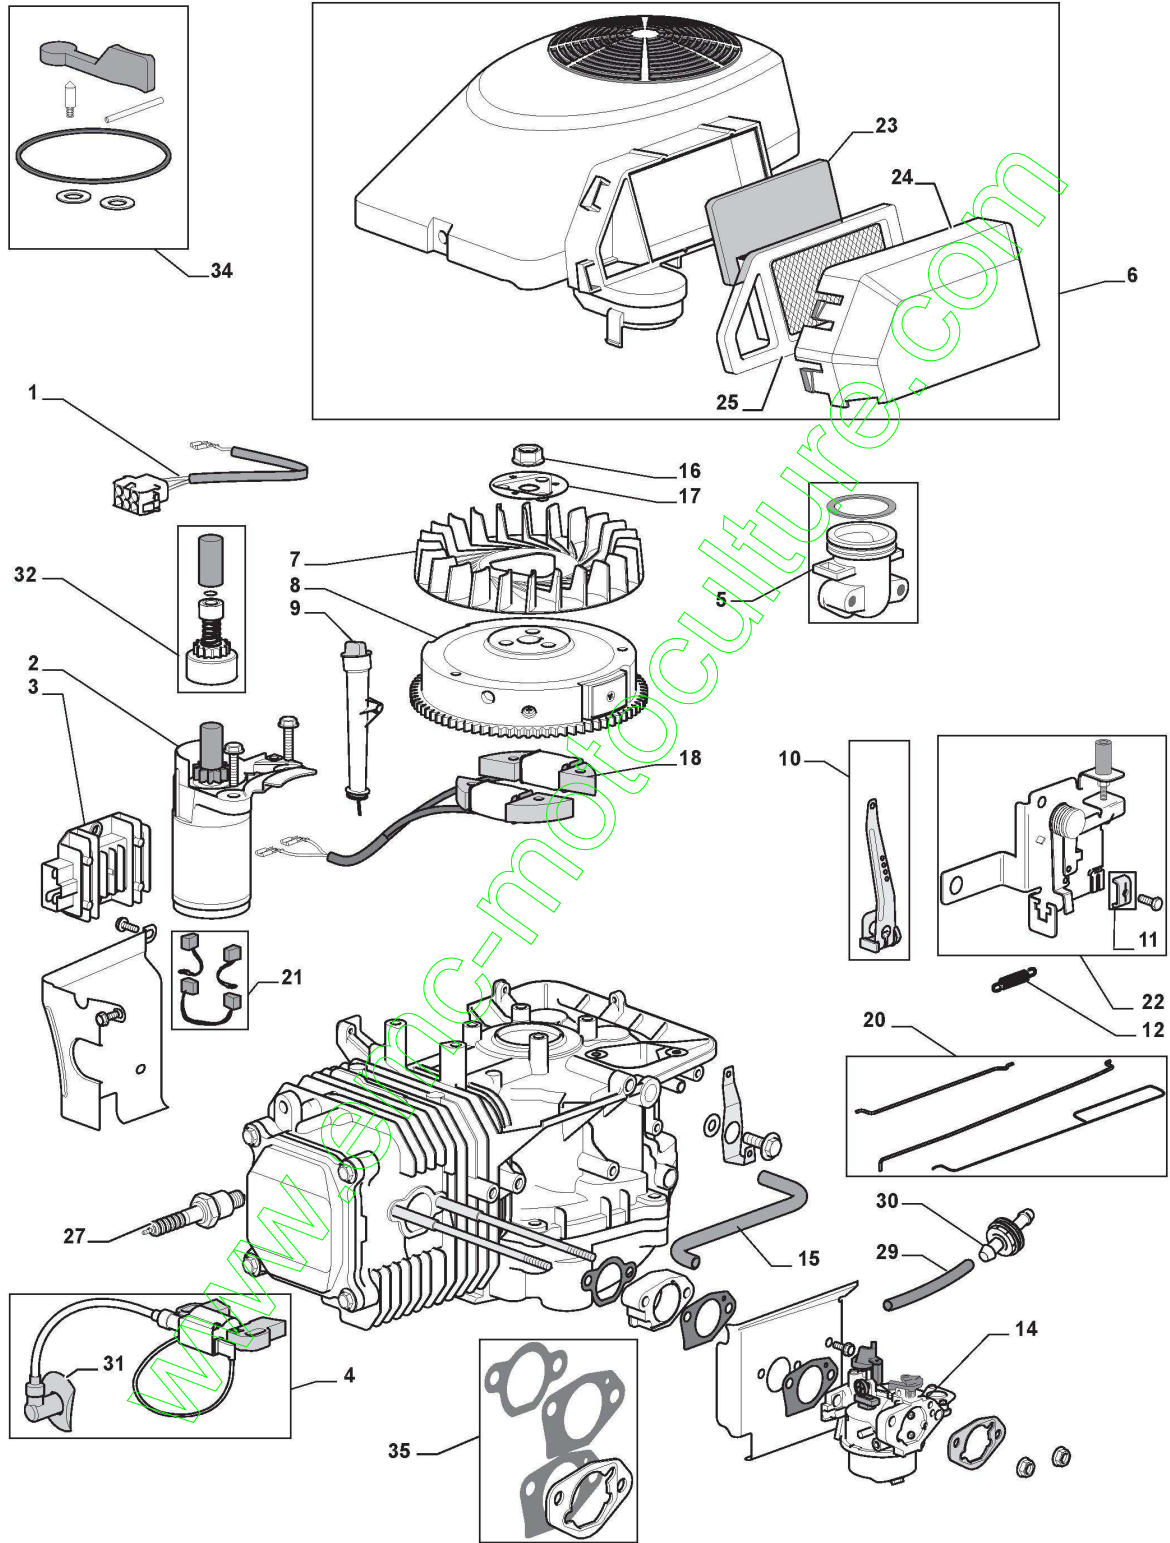

ST. S.P.A.

WM12.5 (2008)

1134-9500-01_070098WM12.5

Spare parts list
Reservdelar
Repuestos
Ersatzteile
Pièces détachées
Reserve onderdelen
Catalogo ricambi

www.emc-motoculture.com

- Use ST. S.p.A. Genuine Spare Parts specified in the parts list for repair and/or replacement.
- The contents described in the parts list may change due to improvement.
- The drawings of the spare parts are only indicative And might Not represent the part in question exactly.
- The indications "right" - "left" - "front" - "rear" refer to the position of the operator when using the machine.
- When placing orders of parts for repair And/Or replacement, make sure that the illustrated parts list is the one applying to the machine's year of manufacture, as shown on the identification plate attached to the machine.

Moteur - ST. TRE0702

Réf. N°	Q.té :	Code article	Description	Articles	De	Jusqu'à
1	1	118550207/0	Cablagers Rectifier			
2	1	118550214/0	Ens. Moteur De Demarreur			
3	1	118550208/0	Rectfier			
4	1	118550209/0	Bobine Électronique			
5	1	118550320/1	Collecteur D'Aspiration			
6	1	118550319/0	Ens. Capot			
7	1	118550235/0	Ventilateur			
8	1	118550234/0	Ens. Volant			
9	1	118550205/0	Ensemble Tuyau Niveau Huile			
10	1	118550330/0	Ens. Gouverneur Levier			
11	1	118550212/0	Boucle Cable			
12	1	118550213/0	Ressort			
14	1	118550323/0	Carburateur			
15	1	118550325/0	Tuyau Soupirail			
16	1	118550237/0	Ecrou			
17	1	118550236/0	Coupe Démarreur			
18	1	118550210/0	Ens. Bobine, Chargeur			
20	1	118550239/0	Ens. Rod Du Gouverneur			
21	1	118550332/0	Bross			
22	1	118550331/0	Ens. Comand Du Accelérateur			
23	1	118550527/0	Pré-Filtre			
24	1	118550322/0	Couvercle Filtre Air			
25	1	118550321/0	Filtre À Air			
27	1	9400-0244-00	Bougie			
29	1	118550432/0	Conduite Combustible			
30	1	118550354/1	Filtre Carburant			
31	1	118550448/0	Borne Fil Bougie			
32	1	118550365/1	Kit Réparation			
34	1	118550216/0	Kit Garnitures Carburateur			
35	1	118550217/0	Kit joint d'étanchéité			