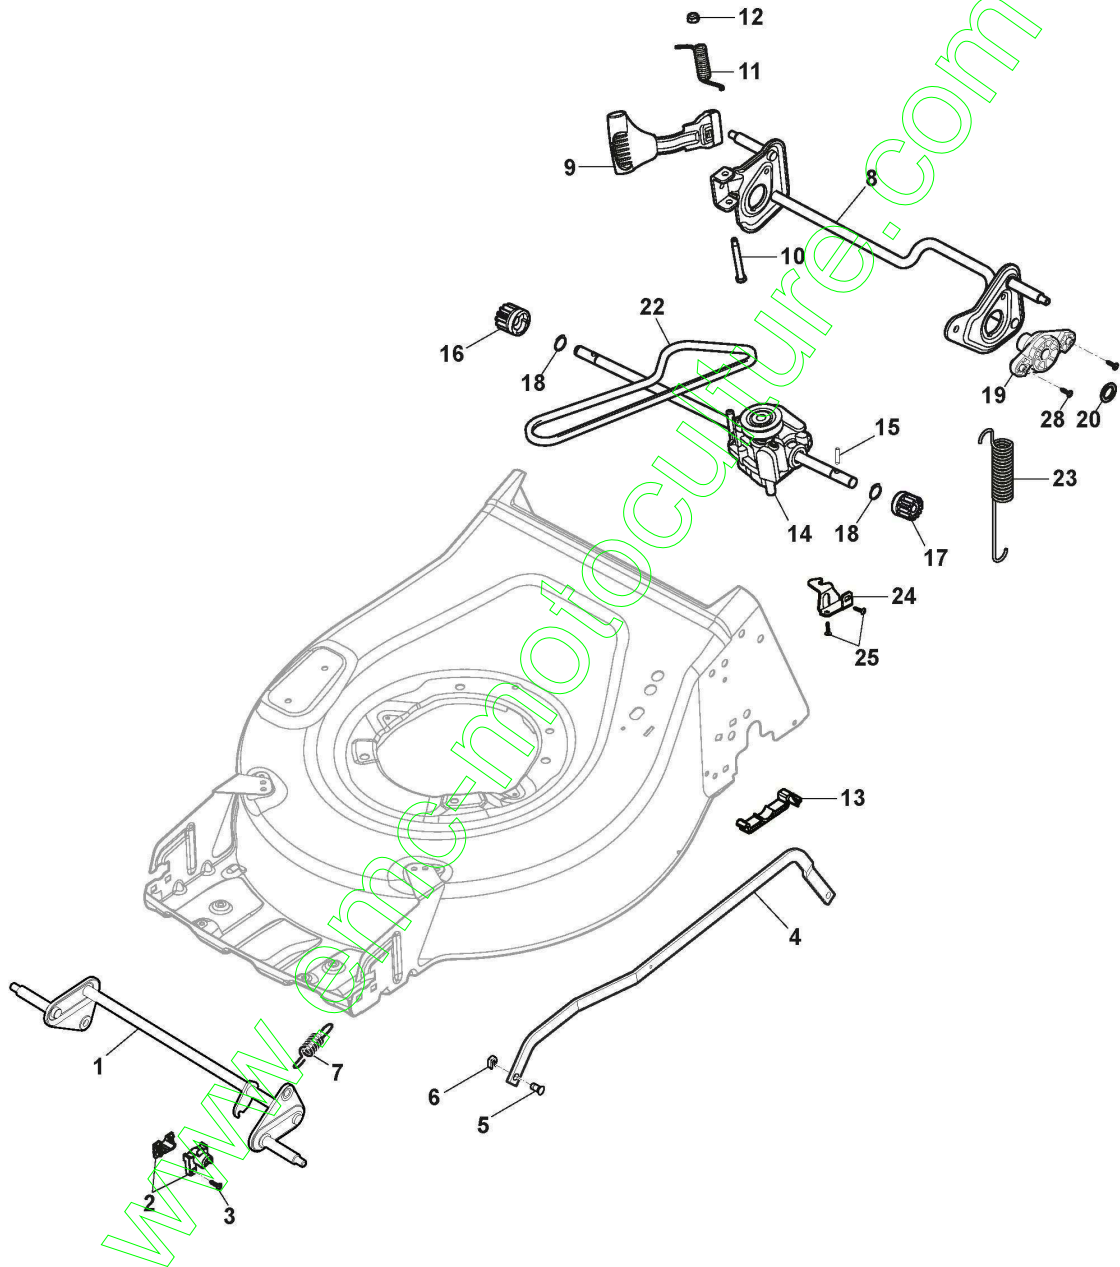

ST. S.P.A.

TTDE-G475 (2021)

2L0536828/CAR

Spare parts list
Reservdelar
Repuestos
Ersatzteile
Pièces détachées
Reserve onderdelen
Catalogo ricambi

www.emc-motoculture.com

- Use ST. S.p.A. Genuine Spare Parts specified in the parts list for repair and/or replacement.
- The contents described in the parts list may change due to improvement.
- The drawings of the spare parts are only indicative And might Not represent the part in question exactly.
- The indications "right" - "left" - "front" - "rear" refer to the position of the operator when using the machine.
- When placing orders of parts for repair And/Or replacement, make sure that the illustrated parts list is the one applying to the machine's year of manufacture, as shown on the identification plate attached to the machine.

www.emc-motoculture.com

Reglage Hauteur Decoupe

Réf. N°	Q.té :	Code article	Description	Articles	De	Jusqu'à
1	1	381302947/0	Axe Roues Avant			
2	2	322785305/1	Support			
3	4	112728697/0	Vis			
4	1	322869735/0	Tige Commande Reglage Hauteur			
5	2	122519823/0	Pivot			
6	2	112436050/0	Plaquette			
7	1	122450494/0	Ressort			
8	1	381302849/0	Axe Roues Arriere			To S/N 000000000
8	1	381302849/1	Axe Roues Arriere		From S/N 20BA2WBH 051136	To S/N 000000000
9	1	381003458/0	Levier, Reglage Hauteur			
9	1	381003458/1	Levier, Reglage Hauteur	with Standard Black Knob	From S/N 20BA2WBH 073719	
10	1	122534131/0	Pivot			
11	1	122446192/0	Ressort			
12	1	112154510/0	Ecrou			
13	2	322785500/0	Support			
14	1	181003134/0	Groupe Traction			
15	1	122753000/0	Goupille			
16	1	122570133/0	Pignon Droit			
17	1	122570134/0	Pignon Gauche			
18	4	112608600/0	Seeger			
19	2	322042067/0	Douille			
20	2	112521371/0	Rondelle			
22	1	1111-9296-01	Courroie	Stiga Packed into 135064196/0		
22	1	135064196/0	Courroie			
23	1	122430254/0	Ressort			
24	1	322778473/1	Etrier			
25	2	112728699/0	Vis			
28	1	112728697/0	Vis			