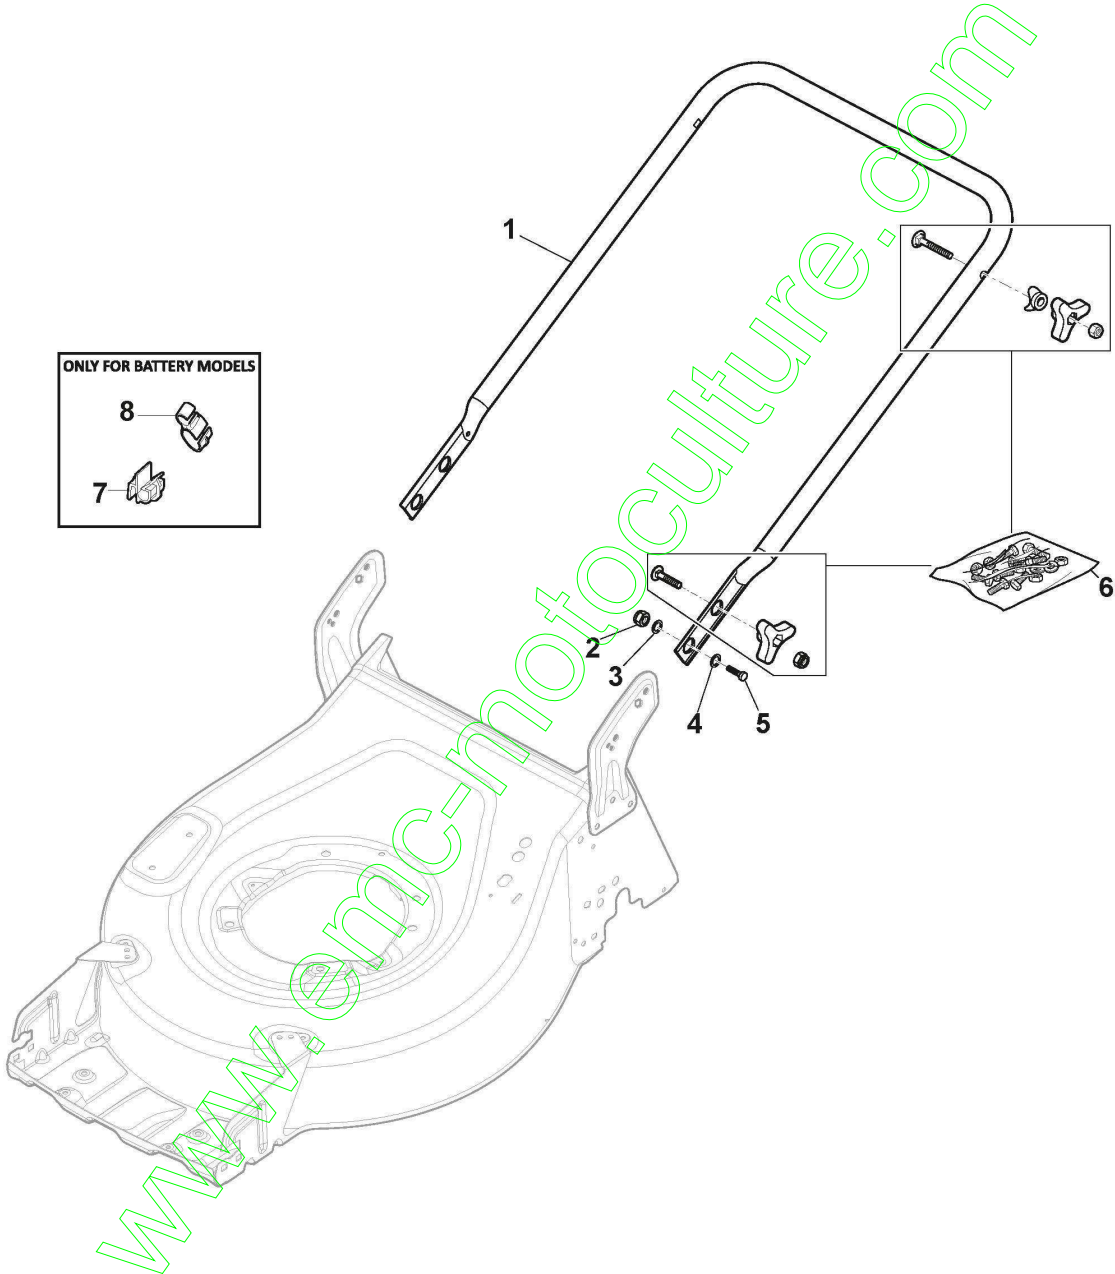

Mancheron, Partie Inferieure

Réf. N°	Q.té :	Code article	Description	Articles	De	Jusqu'à
1	1	381006737/0	Mancheron, Partie Inferieure Noir	Black		
2	2	112155000/0	Ecrou			
3	2	112521350/0	Rondelle			
4	2	112369500/0	Disque Elastique			
5	2	112760605/0	Vis			
6	1	381008691/0	Dotation Visserie	Only with Black knob		
7	2	133320504/0	Fixation Cable	Only for Battery Models		
8	1	118390020/0	Fixation Cable	Only for Battery Models		

www.emc-motoculture.com