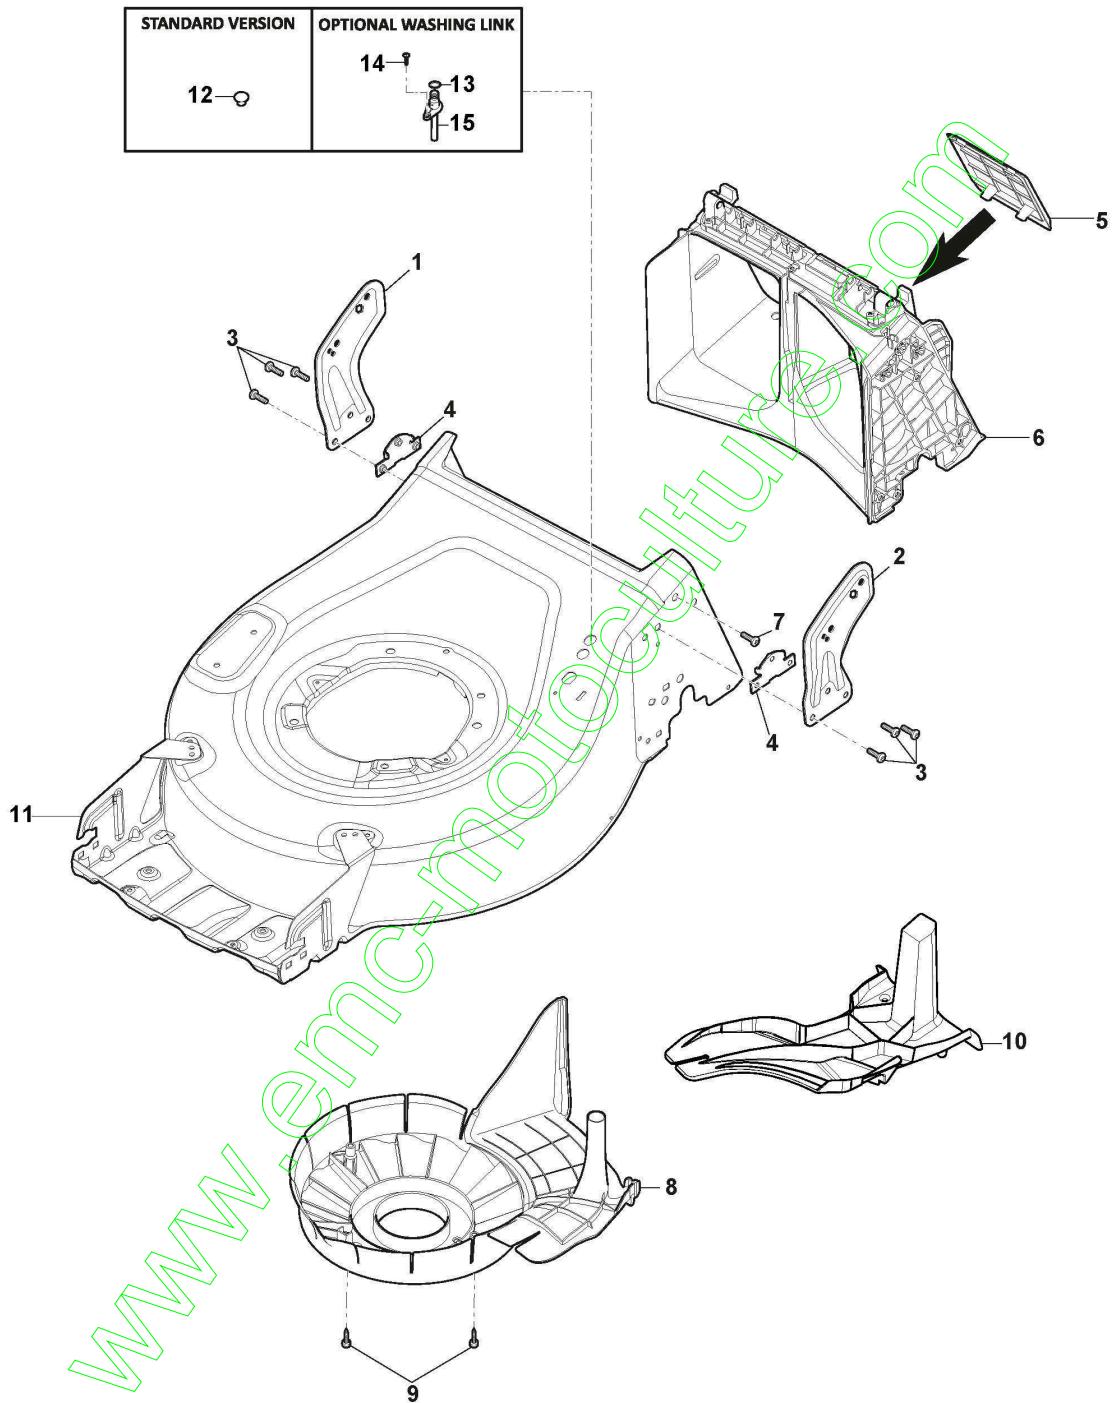

Châssis

Réf. N°	Q.té :	Code article	Description	Articles	De	Jusqu'à
1	1	381005195/2	Etrier Droit	Black		
2	1	381005197/2	Etrier Gauche	Black		
3	6	112727802/0	Vis			
4	2	322545213/0	Plaquette			
5	1	322600310/0	Rear door	Only for Electric Start Engine with ION battery		
6	1	322108329/0	Ens. Convoyeur Arriere			
7	2	112728697/0	Vis			
8	1	322060250/1	Protection Courroie	As Optional		
9	2	112728531/0	Vis	As Optional		
10	1	322140251/0	Deflecteur	As Optional		
11	1	381005618/0	Châssis Gris	Side Discharge		
12	1	322820077/1	Bouchon			
13	1	119035000/0	Joint Or	NOT for battery models		
14	1	112728450/0	Vis	NOT for battery models		
15	1	322034002/0	Attaque Lavage	NOT for battery models		

www.emc-motoculture.com