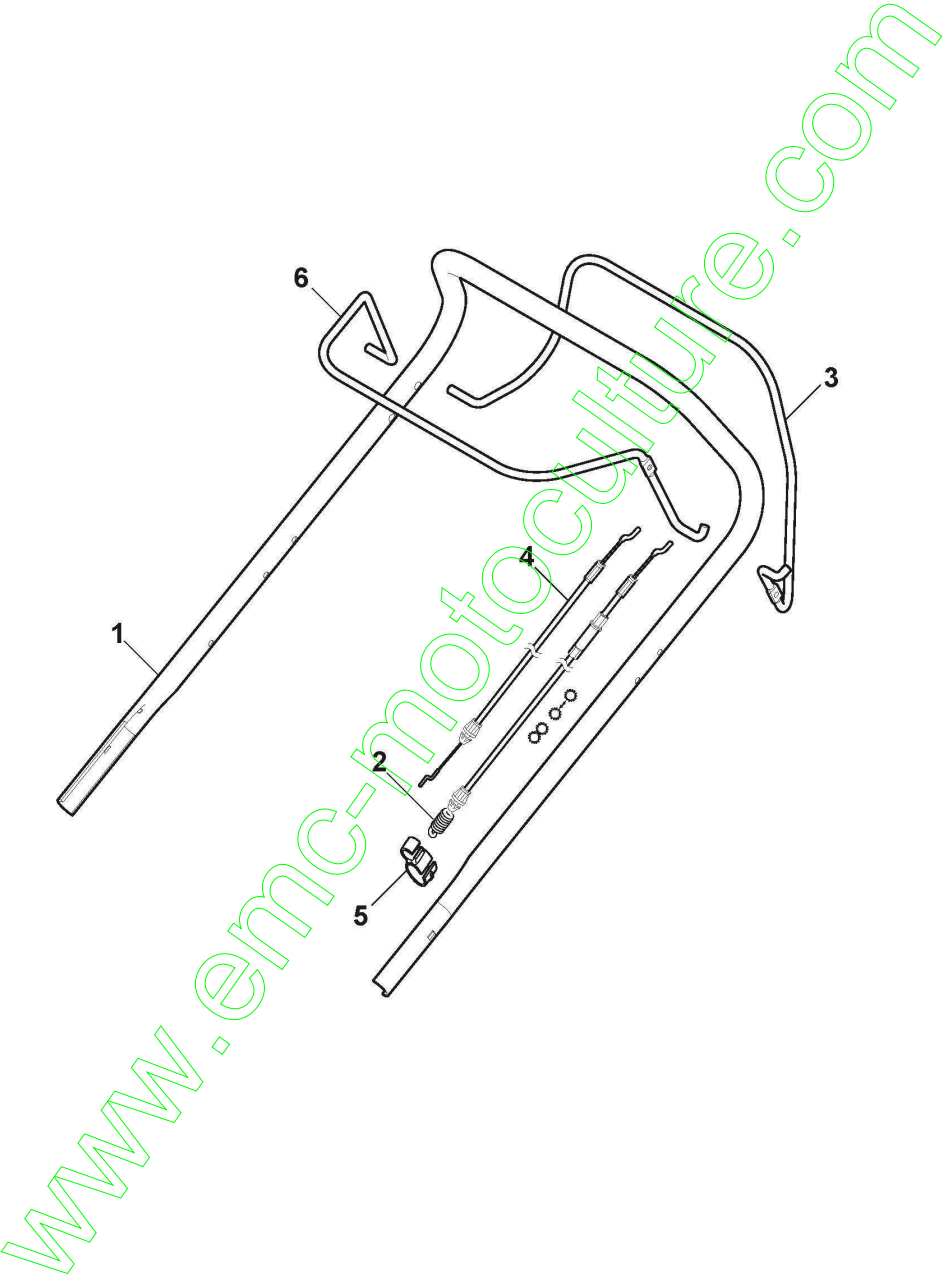

Mancheron, Partie Superieure

Réf. N°	Q.té :	Code article	Description	Articles	De	Jusqu'à
1	1	381006787/1	Mancheron, Partie Superieure	Black without Sponge Grip		
2	1	381030139/0	Câble, Commande Traction			
3	1	181003364/0	Levier Traction	Black		
4	1	181030056/1	Cable Frein Moteur			
5	1	118390020/0	Fixation Cable			
6	1	181003363/1	Levier Frein Moteur Noir	Black		

www.emc-motoculture.com