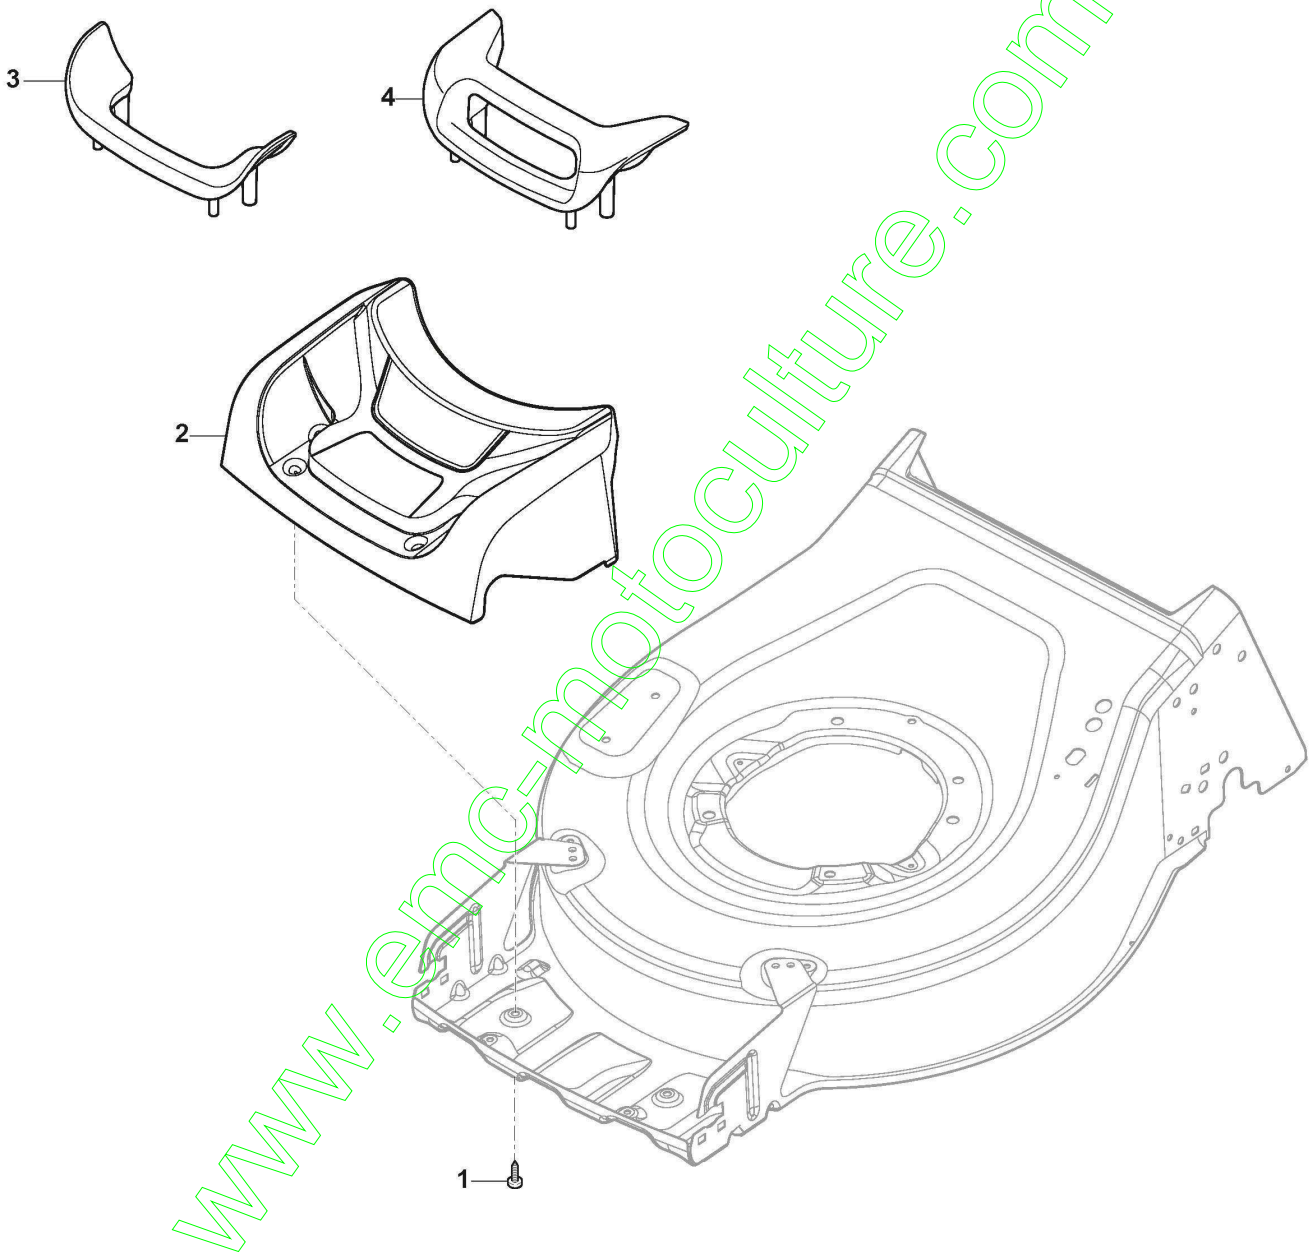

Mesque

Réf. N°	Q.té :	Code article	Description	Articles	De	Jusqu'à
1	2	112735410/0	Vis			
2	1	322226279/0	Mesque, Rouge	Red		
2	1	322226314/0	Mesque, Rouge	Red		
2	1	322226318/0	Mesque, Noir	Black		
3	1	322055524/1	Renfort	Black		
4	1	322393742/1	Poignee	Black		

www.emc-motoculture.com