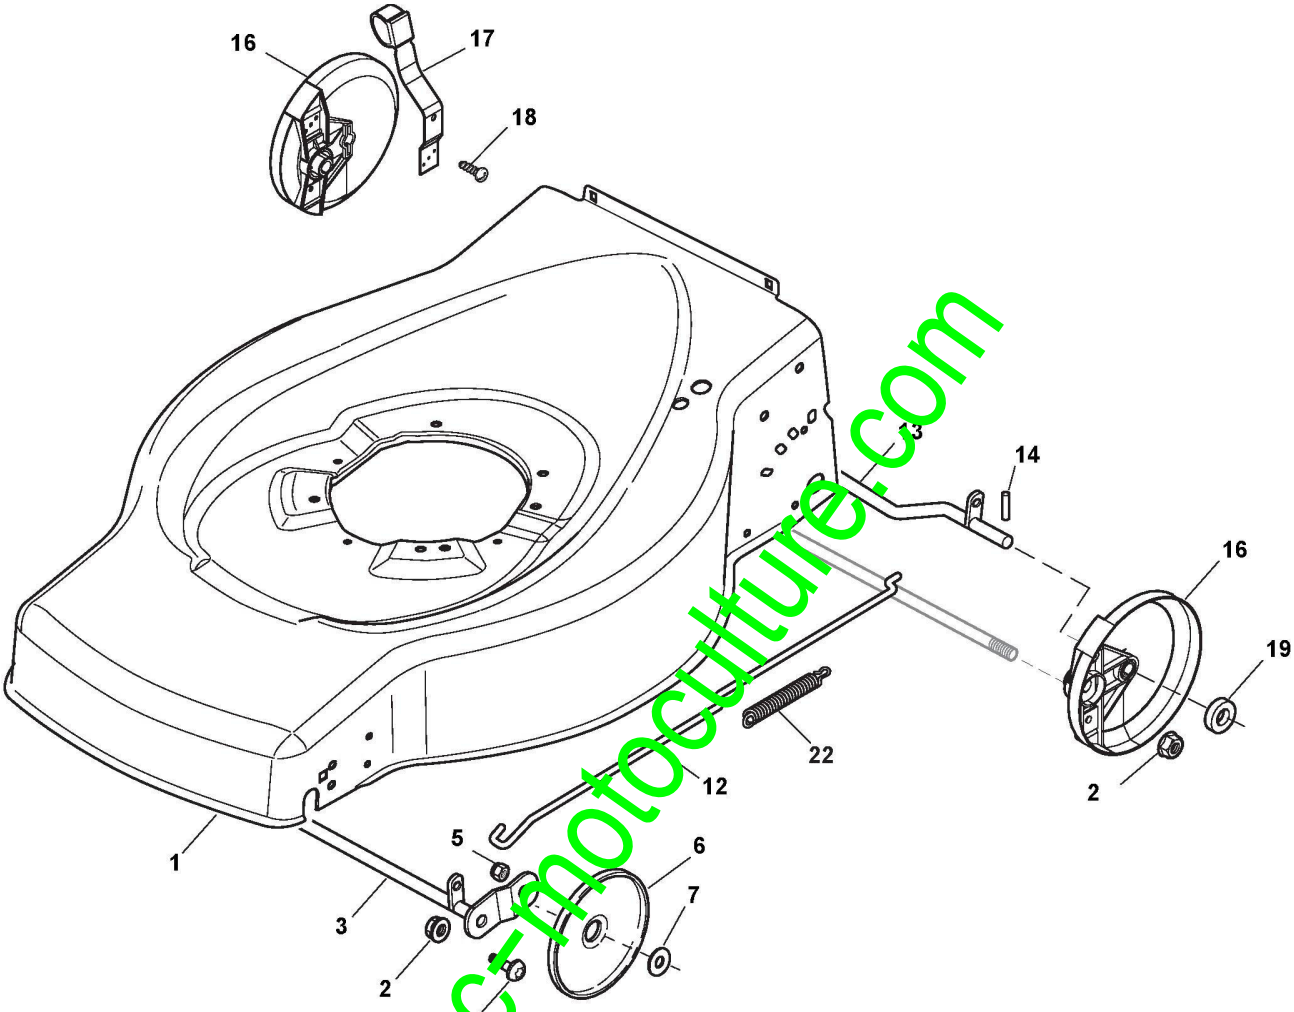

www.emc-motoculture.com

Châssis Et Reglage Hauter Decoupe

Réf. N°	Q.té :	Code article	Description	Articles	De	Jusqu'à
1	1	381002538/0	Châssis Rouge			
2	2	122131750/0	Ecrou			
3	1	381000153/0	Axe Roues Avant			
4	2	112760600/0	Vis			To
4	2	112760600/1	Vis		From 01-Septem ber-2018	
5	2	112155000/0	Ecrou			
6	2	322600095/0	Protection Roue			
7	1	122671653/0	Rondelle			To
7	2	325670011/0	Rondelle Antifriction		From 01-Septem ber-2006	
12	1	122033317/0	Tige Reglage			
13	1	122033365/0	Axe Roues Arriere			To
13	2	381000159/0	Axe Roues Arriere		From	31-August- 2006
14	2	122753001/0	Goupille			
16	2	322600106/0	Protection Roue			To
16	2	322600106/1	Protection Roue		From 01-Septem ber-2004	
17	1	381003303/0	Levier, Reglage Hauteur			
18	2	112728689/0	Vis			
19	4	122122202/0	Roulement			
22	1	122446186/0	Ressort	Only for 534 Models		

www.emc-motoculture.com