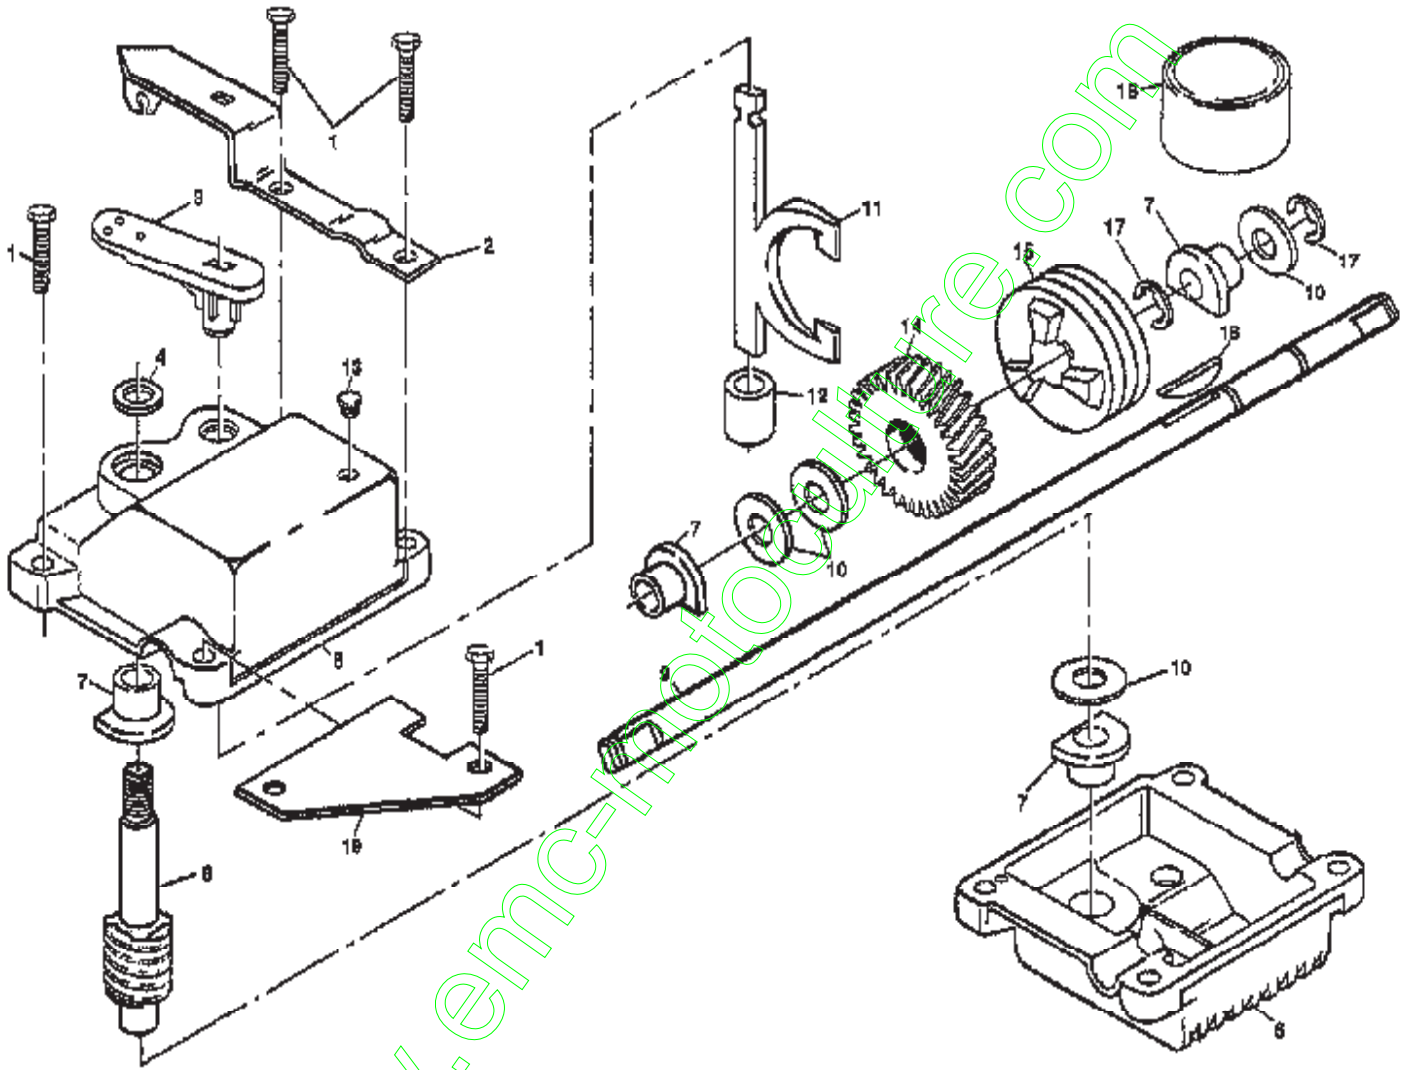

ROTARY LAWN MOWER - - MODEL NO. WE7T909B
GEAR CASE ASSEMBLY PART NUMBER 702510

Ref #	Part Number	Qty	Description
	702510		SUB= 48366
1	17490416		SCREW.1/4-20
2	137055X004		BRACKET.GEARCASE
3	137053		SHIFTER
4	57072		SEAL
6	48373		KIT GEARCASE HALV
7	77881		BEARING
8	137051		SHAFT.WORM
9	137077		SHAFT.DRIVE.SD
10	57079		THRUST WASHER
11	131484		CLUTCH YOKE
12	700343		BUSHING.GEAR BOX
13	86447		PLUG PM
14	137050		GEAR.HELICAL
15	750436X		CLUTCH JAW
16	750369		SUB= 6066J
17	12000003		RING T
18	850848		HI PRO KEY
19	81585X004		SPRING BRKT