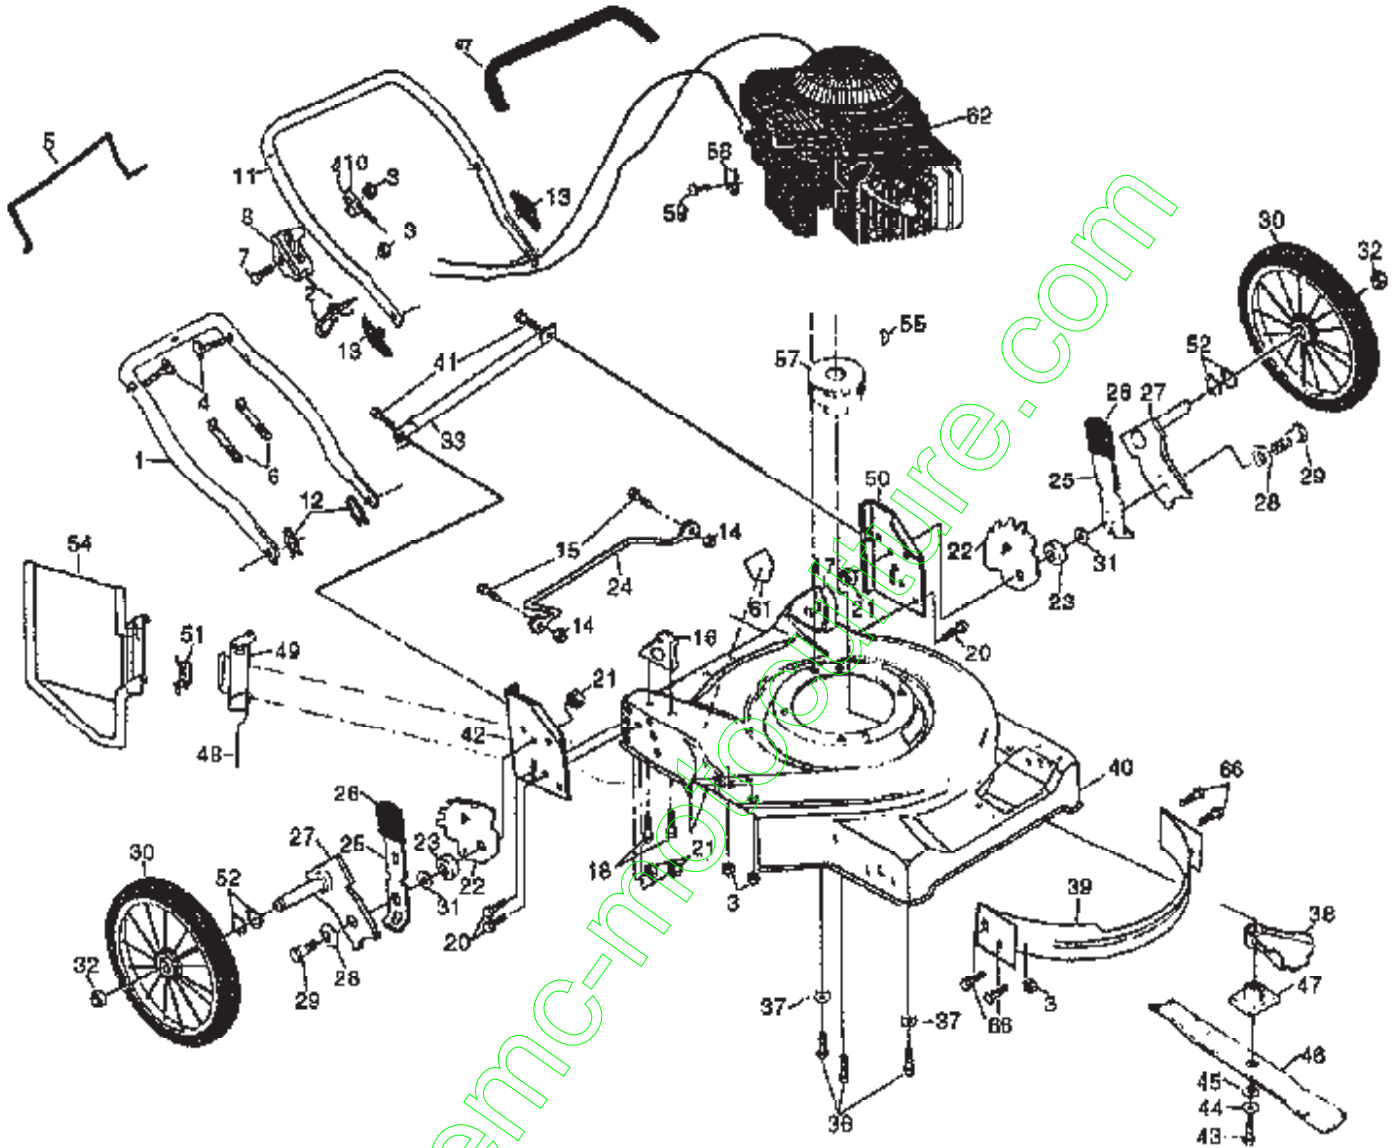

ROTARY LAWN MOWER -- MODEL NO. WE7T909C

Ref #	Part Number	Qty	Description
1	157081X479		HANDLE LOWER
2	132001		ROPE GUIDE
3	63601		SUB= 73800400
4	131959		BOLT.HANDLE.LM
5	145793		BAIL.CNTRL.STD.BL
6	66426		SUB= 7192J
7	144929		SCREW.HXHD.WASH.
8	700644		CONTROL.THL.49.35
10	133107		ZONE CONTROL
11	165526		HANDLE.UPPER.STAND.
12	51793		HAIRPIN COTTER
13	136376		KNOB HANDLE
14	69180		LOCKNUT
15	85825		SCREW
16	170345X479		HANDLE BRKT ASSY
17	170346X479		HANDLE BRKT ASSY
18	149741		SCREW 5/16-18X3/4
20	74760612		SUB= 74780612
21	751592		LOCKNUT PM
22	750085X007		BRKT.WHL.ADJ
23	146630		SPACER.HEIGHT.ADJ
24	154147		GUARD FOOT
25	700331X004		SPRING SELECTOR
26	87877		KNOB PM
27	750913X004		"AXLE ARM,REAR PM"
28	61651		WASHER
29	142748		BOLT SHLD 3/8-16
30	700734		WHEEL.16X2.PR.WHT
31	88348		WASHER PM
32	83923		HEX FLANGE LOCKNT
33	165175X479		ROD.SUPPORT.16.3/4
36	150406		BOLT.ENG.3/8-16
37	851201X004		WASHER
38	134612		SUB= 48283
39	170491		FRONT BAFFLE KIT
40	172650		HOUSING KIT
41	54583		SCREW
42	111662X479		WHL SUPT BRKT RH
43	851084		SCREW
44	850263		LOCKWASHER
45	851074		"WASHER,HARDEN"
46	141114		"BLADE.MULCH.22"""
47	851514		ADAPTOR.BLADE.LM
48	147286		ROD.HINGE.COMBI-C
49	87593		BRACKET PM
50	111661X479		WHL SUPT BRKT LH
51	87589		SPRING PM
52	57143		WAVE WASHER
54	750149		DISCHARGE GRD
55	87677		HI PRO KEY PM
57	84596		ENGINE.PULLEY.FWG
58	213146		CABLE CLAMP
59	83816		SCREW PM
61	145494		DECAL.DANGER.CUTF
62	SUPPLIER		CHECK WITH SUPPLIER
66	17600406		SCREW 1/4X20
67	164265		GRIP.HANDLE.FOAM
68	161057		DECAL.INTRN.DRIVE.COVER