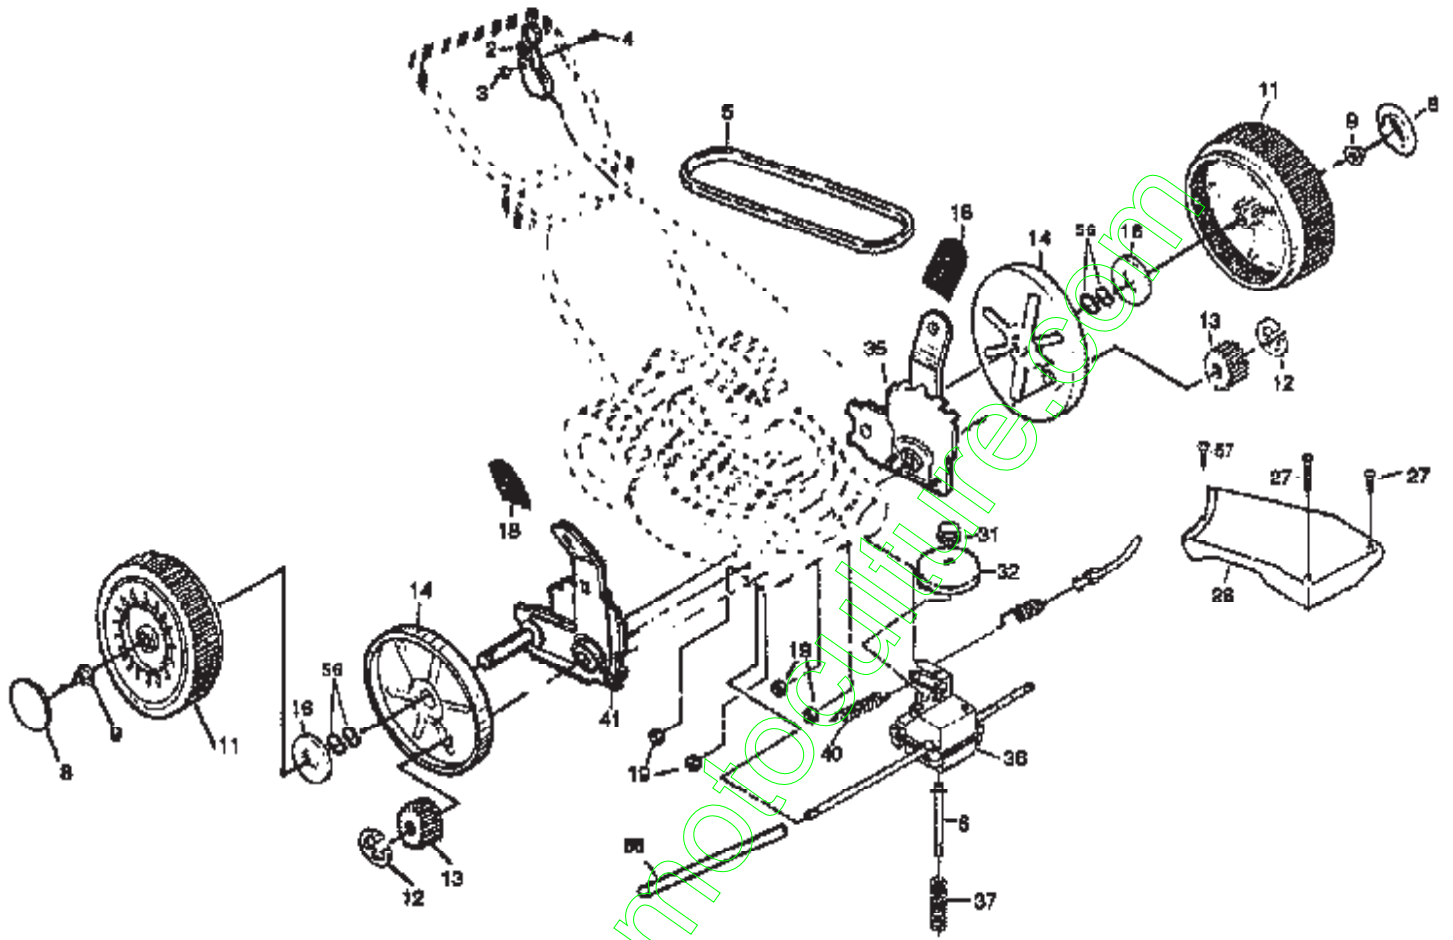

ROTARY LAWN MOWER -- MODEL NO. WE7T909C

Ref #	Part Number	Qty	Description
2	148312		CONTROL.DRIVE.FWG
3	751152		LOCKNUT
4	158755		PAN HEAD SCREW
5	146527		SUB= 157769
6	150495		SPRING.RETAINER.
8	77400		HUB CAP
9	83923		HEX FLANGE LOCKNT
11	142204		WHEEL 8X2 RAD WHT
12	12000058		E-RING.7/16.RE.
13	137054		PINION.GEAR
14	88080		DUST SHROUD PM
16	67725		WASHER FLUT
18	87877		KNOB PM
19	63601		SUB= 73800400
27	146072		SCREWL.SLOT.TORXT
28	137088		DRIVE COVER
31	132010		LOCKNUT
32	137052		PULLEY.DRIVEN
35	152018		WHEEL ADJ ASSY LH
36	702511		SUB= 48367
37	137090		SPRING.TENSION
40	75192		SPRING
41	152019		WHEEL ADJ ASSY RH
55	86012		DRV SHAFT TUBE PM
56	57143		WAVE WASHER
57	750097		TAPPING SCREW

www.emc-motors.com

ROTARY LAWN MOWER - - MODEL NO. WE7T909C GEAR CASE ASSEMBLY PART NUMBER 702511

Ref #	Part Number	Qty	Description
	702511		SUB= 48367
1	17490416		SCREW.1/4-20
2	137055X004		BRACKET.GEARCASE
3	137053		SHIFTER
4	57072		SEAL
6	48373		KIT GEARCASE HALV
7	77881		BEARING
8	137051		SHAFT.WORM
9	137074		SHAFT.DRIVE
10	57079		THRUST WASHER
11	131484		CLUTCH YOKE
12	700343		BUSHING.GEAR BOX
13	86447		PLUG PM
14	137050		GEAR.HELICAL
15	750436X		CLUTCH JAW
16	750369		SUB= 6066J
17	12000003		RING T
18	850848		HI PRO KEY
19	81585X004		SPRING BRKT

Ref #	Part Number	Qty	Description
	83976X479		"BAFFLE, REAR"
	172648		OPERATOR'S MANUAL
	172649		REPAIR PARTS MANUAL
	GCK3200		SUB= GCK3200A
	MK1000		"KIT, MULCHER 22""

www.emc-motoculture.com