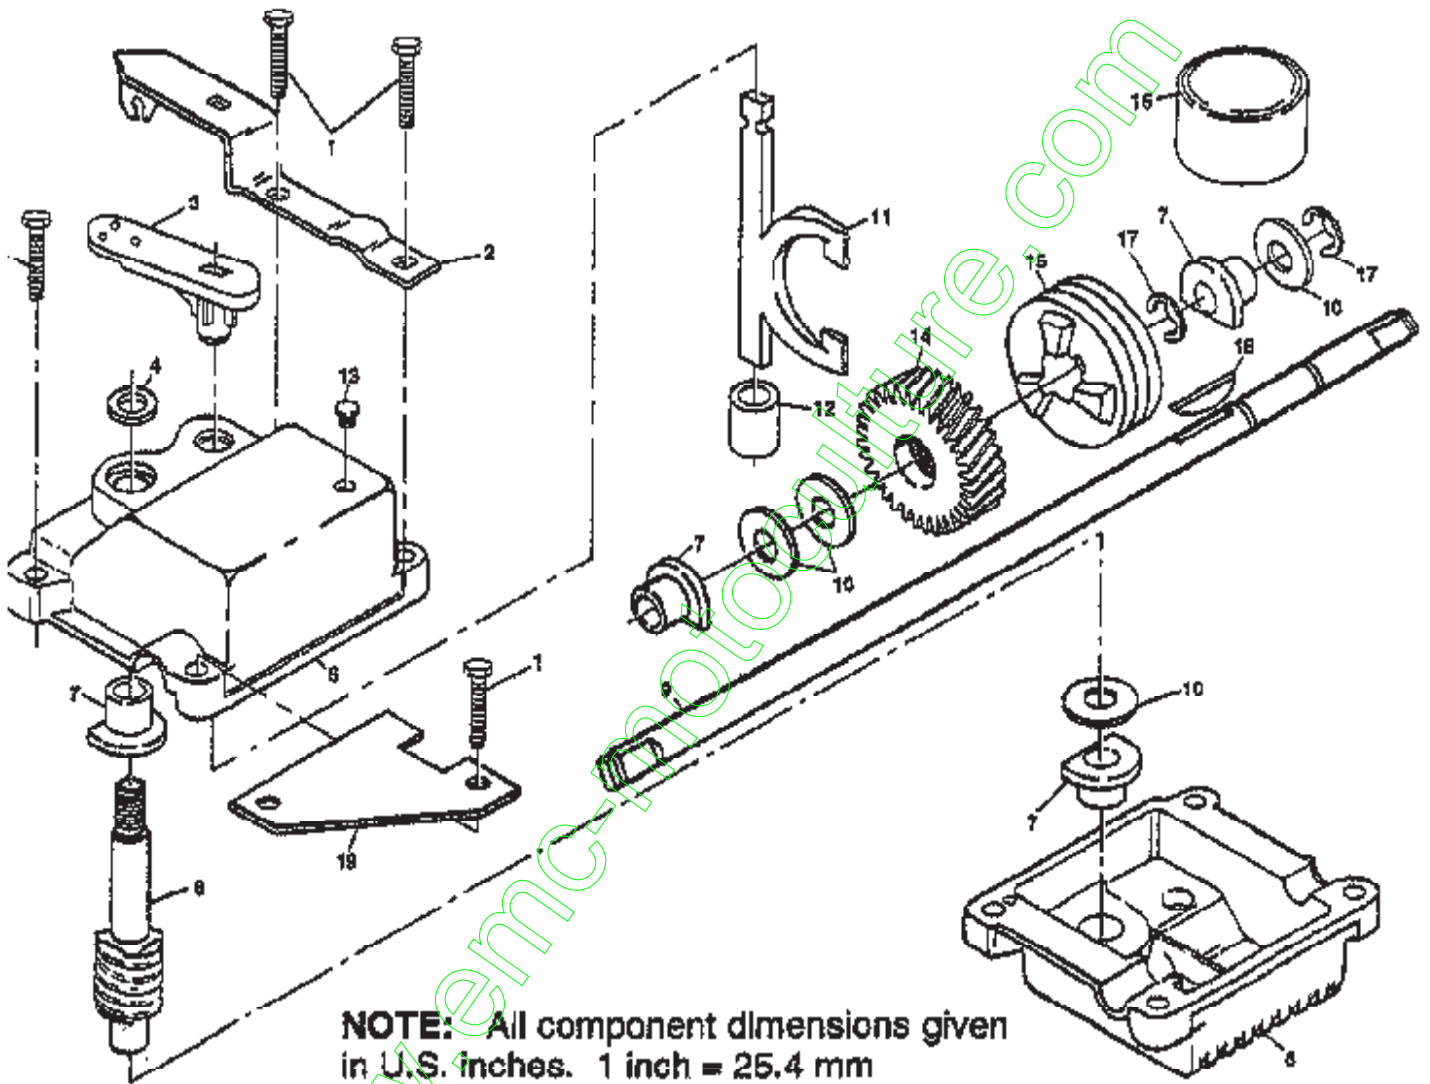

ROTARY LAWN MOWER -- MODEL NO. WE7T909C

Ref #	Part Number	Qty	Description
2	148312		CONTROL.DRIVE.FWG
3	751152		LOCKNUT
4	158755		PAN HEAD SCREW
5	146527		SUB= 157769
6	150495		SPRING.RETAINER.
8	77400		HUB CAP
9	83923		HEX FLANGE LOCKNT
11	142204		WHEEL 8X2 RAD WHT
12	12000058		E-RING.7/16.RE.
13	137054		PINION.GEAR
14	88080		DUST SHROUD PM
16	67725		WASHER FLUT
18	87877		KNOB PM
19	63601		SUB= 73800400
27	146072		SCREWL.SLOT.TORXT
28	137088		DRIVE COVER
31	132010		LOCKNUT
32	137052		PULLEY.DRIVEN
35	152018		WHEEL ADJ ASSY LH
36	702511		SUB= 48367
37	137090		SPRING.TENSION
40	75192		SPRING
41	152019		WHEEL ADJ ASSY RH
55	86012		DRV SHAFT TUBE PM
56	57143		WAVE WASHER
57	750097		TAPPING SCREW

www.emc-motors.com

ROTARY LAWN MOWER - - MODEL NO. WE7T909C GEAR CASE ASSEMBLY PART NUMBER 702511

Ref #	Part Number	Qty	Description
	702511		SUB= 48367
1	17490416		SCREW.1/4-20
2	137055X004		BRACKET.GEARCASE
3	137053		SHIFTER
4	57072		SEAL
6	48373		KIT GEARCASE HALV
7	77881		BEARING
8	137051		SHAFT.WORM
9	137074		SHAFT.DRIVE
10	57079		THRUST WASHER
11	131484		CLUTCH YOKE
12	700343		BUSHING.GEAR BOX
13	86447		PLUG PM
14	137050		GEAR.HELICAL
15	750436X		CLUTCH JAW
16	750369		SUB= 6066J
17	12000003		RING T
18	850848		HI PRO KEY
19	81585X004		SPRING BRKT