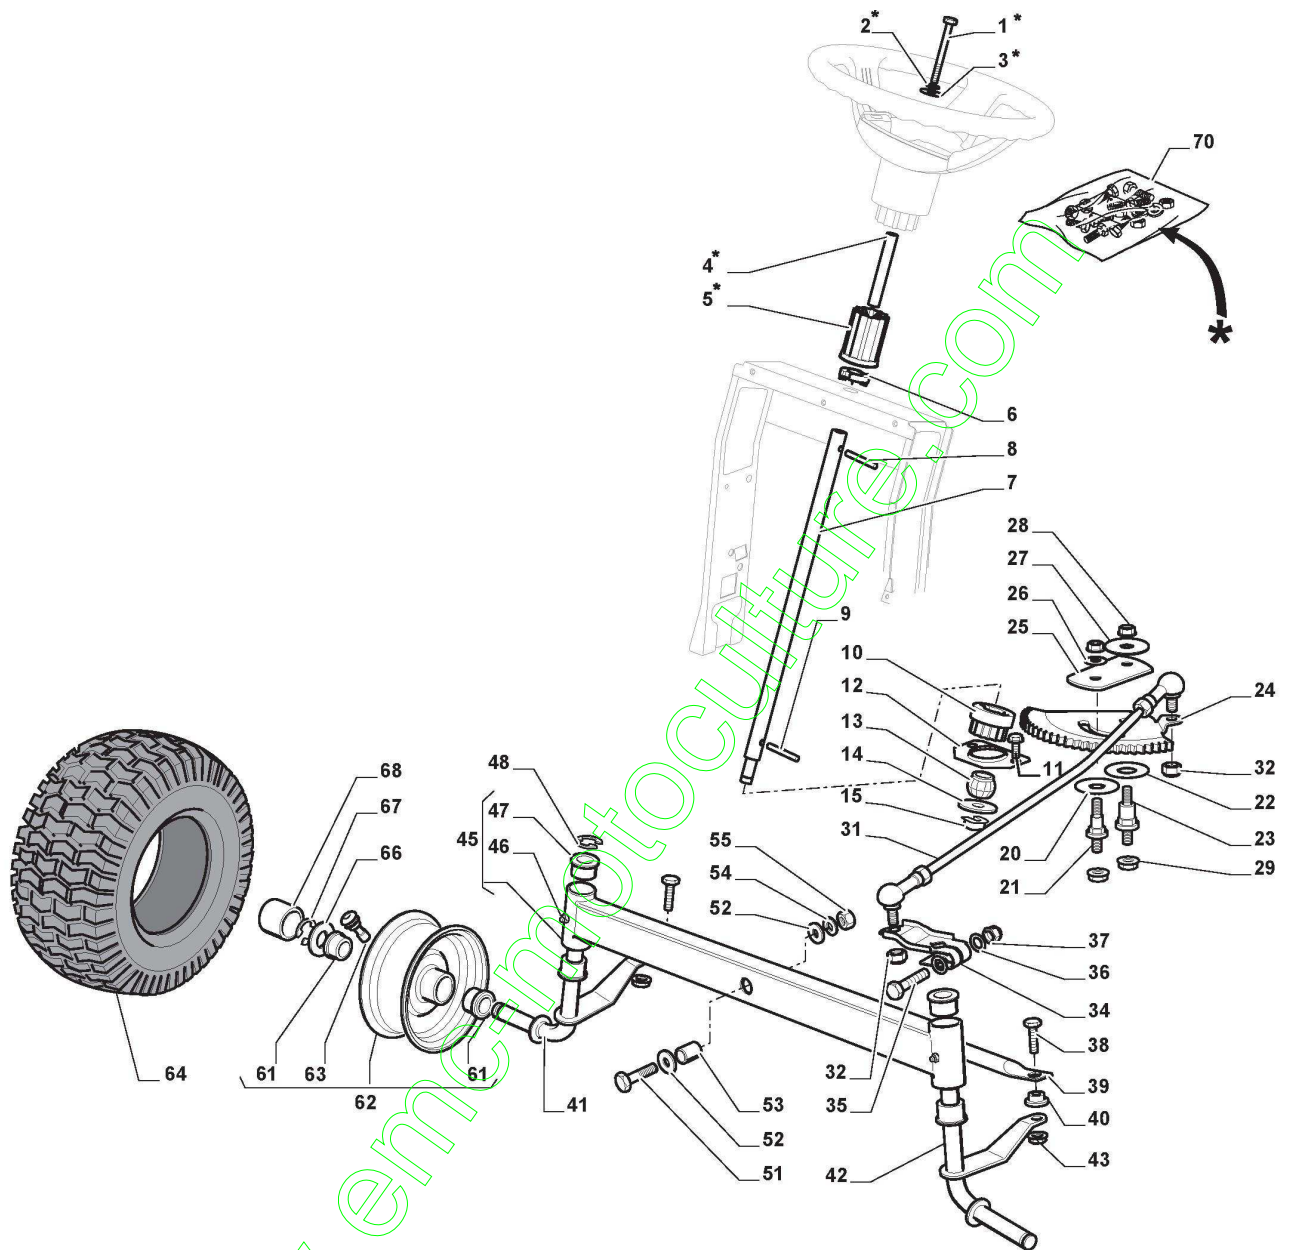

Barre De Direction

Réf. N°	Q.té :	Code article	Description	Articles	De	Jusqu'à
62	2	182000598/0	Bandage Roue			
63	2	125950000/0	Vanne			
64	2	125590019/0	Pneu 15x6.00-6 P512 WANDA	For other ST Brand	From	To
64	2	127590066/0	Pneu 15x6.00-6 WANDA	For other ST Brand	01-September-2016	31-August-2014
66	2	125670005/1	Rondelle			
66	2	125670005/2	Rondelle			
67	2	112001010/0	Anneau Benzing			
68	2	322110233/0	Couvre Moyeu			
70	1	382180124/0	Dotation Visserie			

www.emc-motoculture.com