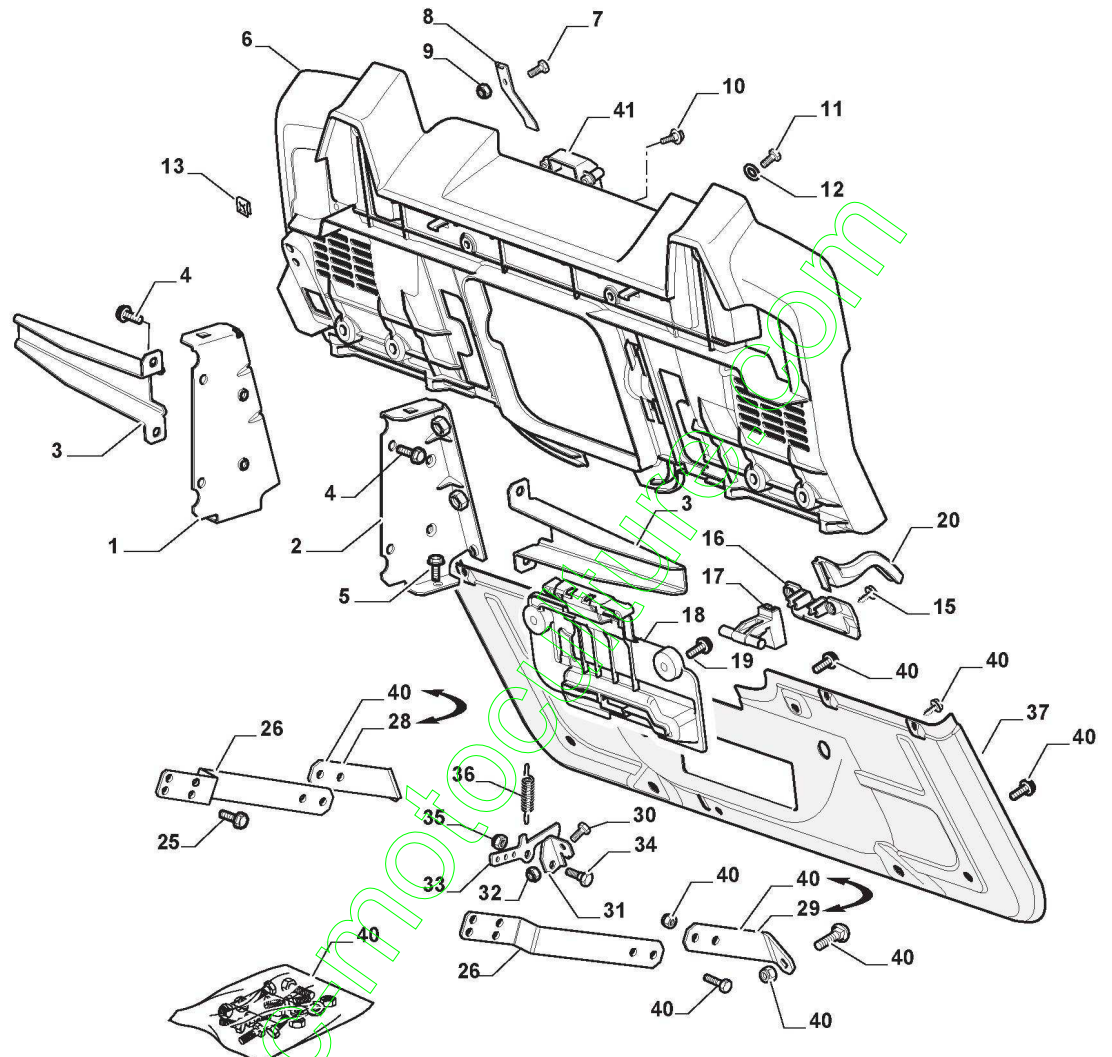

Frame - Rear Plate

Réf. N°	Q.té :	Code article	Description	Articles	De	Jusqu'à
1	1	325774501/0	Bride Droit			
2	1	325774507/0	Etrier Gauche			
3	2	325650163/0	Renforcement			
4	8	125943009/0	Vis			
5	2	125943009/0	Vis			
6	1	325547299/0	Plaque Arriere, Partie Superieur			
7	1	112789008/0	Vis			
8	1	127430554/0	Ressort			To
8	1	127430600/0	Ressort			
9	1	112154330/0	Ecrou		From 01-Septem ber-2013	
10	4	125943010/0	Vis			
11	6	112789008/0	Vis			
12	6	112521320/0	Rondelle			
13	6	112437503/0	Plaquette			
15	2	112728686/0	Vis			
16	1	325109522/0	Couvercle Protection			
17	1	325318276/0	Levier			
18	1	325785400/0	Support			To
18	1	325785428/0	Support		From 01-Septem ber-2012	
19	2	125943010/0	Vis			
20	1	325318277/0	Levier			
25	4	125943009/0	Vis			
26	2	325774521/0	Etrier			
28	1	325650151/0	Renforcement			
29	1	325650153/0	Renforcement			
30	1	112789008/0	Vis			
31	1	325755061/0	Etrier			
32	1	112154330/0	Ecrou			
33	1	325774533/0	Etrier			
34	1	125510080/1	Pivot			To
34	1	125510080/2	Pivot		From 01-Septem ber-2015	
35	1	112154510/0	Ecrou			
36	1	125430282/0	Ressort			
37	1	382547071/0	Plaque Arriere, Partie Inferieur			
40	1	382180121/0	Dotation Visserie			
41	1	325600107/0	Protection Micro