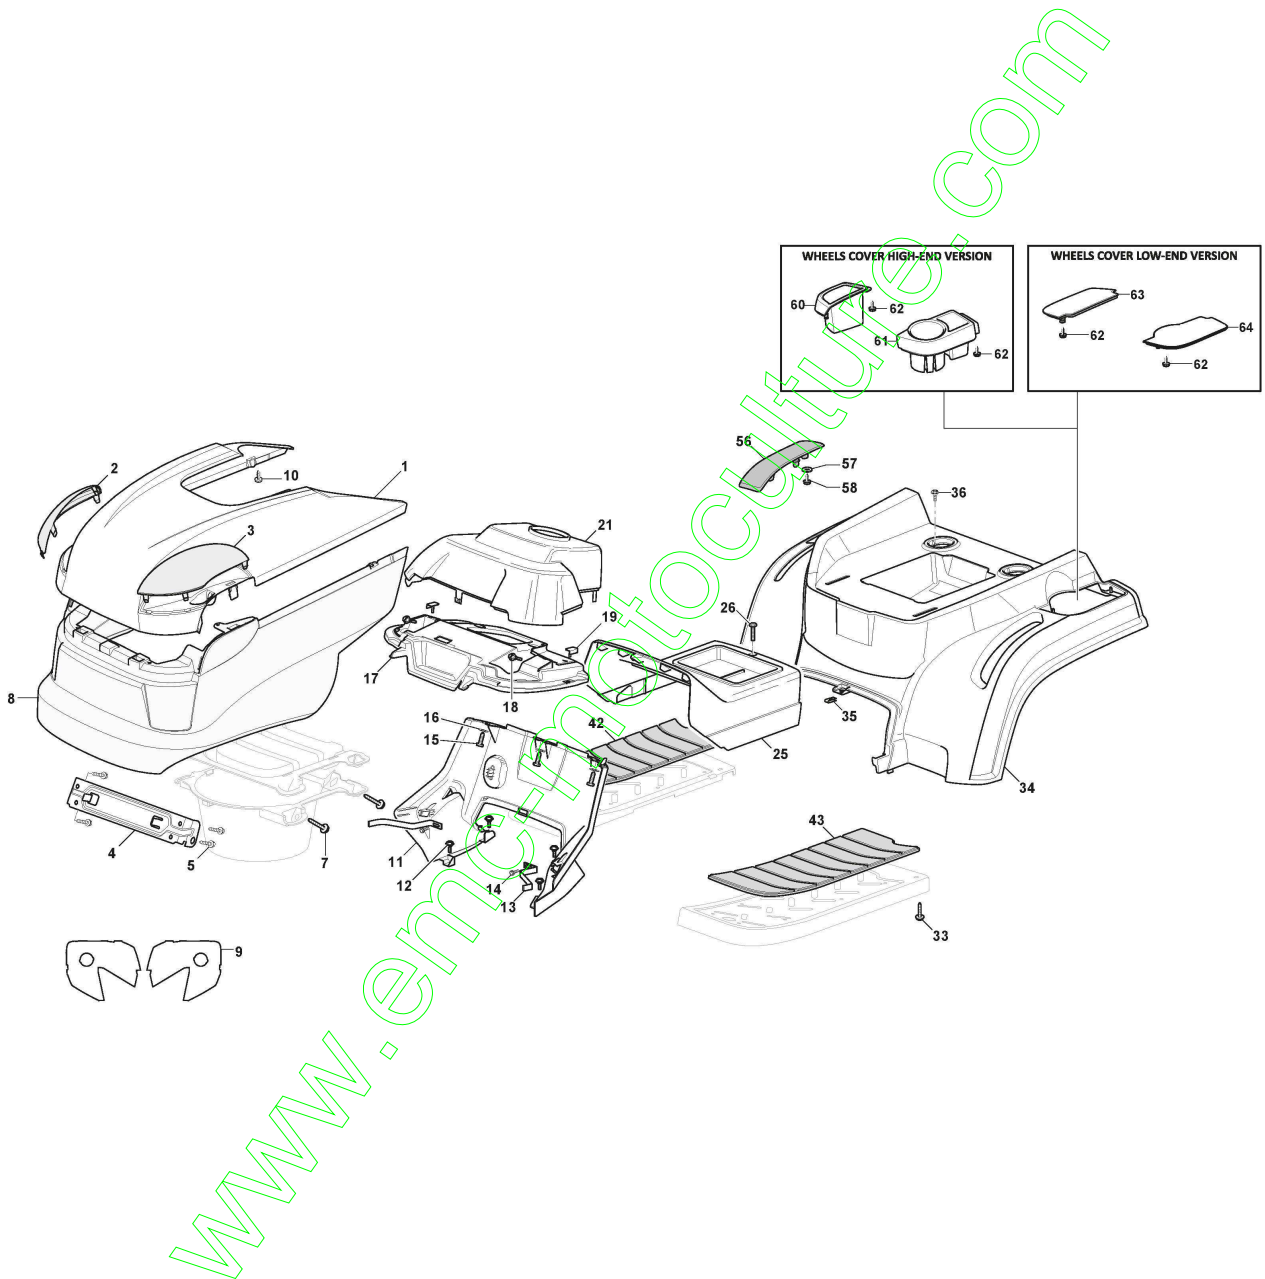

Carrosserie

Réf. N°	Q.té :	Code article	Description	Articles	De	Jusqu'à
1	1	325076910/0	Capot Superieure Rouge	Light Red		To
1	1	325076910/1	Capot Superieure Rouge	Light Red	From	31-August-2016
2	1	325410901/0	Panneau Droit			
3	1	325410902/0	Panneau Gauche			
4	1	325785365/0	Support Capot			
5	4	112735403/0	Vis			
7	4	112728692/0	Vis			
8	1	325076911/0	Capot Inferieure			To
8	1	325076911/1	Capot Inferieure		From	
9	1	114363452/0	Autocollant Parabole Phare		01-September-2013	
9	1	114365476/1	Autocollant Parabole Phare			
10	2	112728686/0	Vis			
11	1	325785298/0	Support Tableau Comm.			
12	4	125943010/0	Vis			
13	2	325270325/0	Guide			
14	2	112735599/0	Vis			
15	3	112735406/0	Vis			
16	3	112523040/0	Rondelle			
17	1	325120202/1	Console			To
17	1	325120209/0	Console		From	31-August-2012
17	1	325120259/0	Console		From	To
17	1	325120259/1	Console		01-September-2014	31-August-2015
17	1	325120259/2	Console		From	
18	2	125943010/0	Vis		01-September-2017	
19	2	325260003/0	Caoutchouc			
21	1	325120203/0	Couverture de tableau			
25	1	325110383/1	Couvre, Rouge	Light Red		To
25	1	325110383/2	Couvre, Rouge	Light Red	From	31-August-2016
26	1	125943010/0	Vis			
33	4	112735406/0	Vis			
34	1	325110432/0	Couvre Roues Rouge	Light Red		To
34	1	325110432/1	Couvre Roues Rouge	Light Red	From	31-August-2016
35	1	112437506/0	Plaquette			
36	2	125943010/0	Vis			
42	1	325110384/0	Couvre Marchepied Droit	As Optional - Not present on all assortment		
43	1	325110385/0	Couvre Marchepied Gauche	As Optional - Not present on all assortment		
56	1	325207203/0	Couvercle			
57	4	112523050/0	Rondelle			
58	2	112735403/0	Vis			
60	1	325207198/0	Couvercle			
61	1	325207199/0	Couvercle			
62	4	112735403/0	Vis			
63	1	325207196/0	Couvercle			
64	1	325207197/0	Couvercle