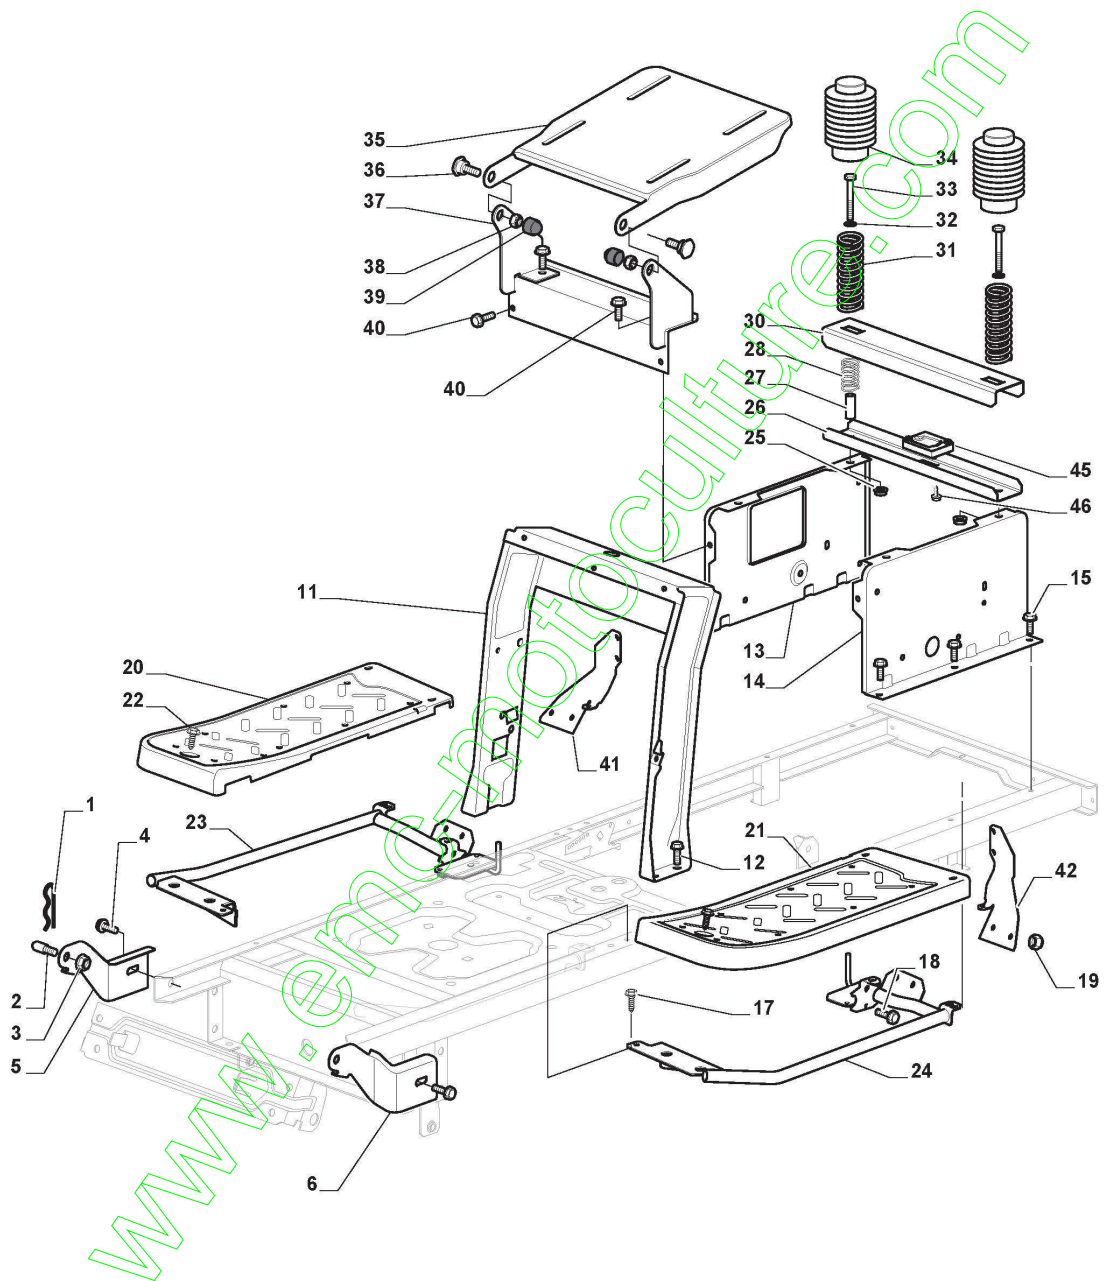

Chassis

Réf. N°	Q.té :	Code article	Description	Articles	De	Jusqu'à
1	1	124487998/0	Goupille			
2	2	125510079/0	Pivot			To S/N
2	2	125510169/0	Pivot		From S/N 19DA3RON 003315	
3	2	112155000/0	Ecrou			
4	2	112735599/0	Vis			
5	1	325547225/0	Plaquette Droit			
6	1	325547227/0	Plaquette Gauche			
11	1	382785169/1	Support Tube De Direction			
12	4	125943009/0	Vis			
13	1	325785331/1	Support Siege Droit			
14	1	325785333/1	Support Siege Gauche			
15	6	125943009/0	Vis			
17	2	125943009/0	Vis			
18	2	125943009/0	Vis			
19	10	112155000/0	Ecrou			
20	1	325500041/1	Marchepied Droit			
21	1	325500043/1	Marchepied Gauche			
22	2	112735599/0	Vis			
23	1	382785223/0	Support Marchepied			
24	1	382785221/0	Support Marchepied			
25	2	112293201/0	Ecrou			
26	1	325820109/1	Support Siege			
27	2	125160048/0	Entretoise		From 01-Septem ber-2014	To
27	2	125160077/0	Entretoise			
28	2	125430263/0	Ressort			
30	1	325820111/0	Support			
31	2	125430264/0	Ressort			
32	2	112521350/0	Rondelle			
33	2	112691400/0	Vis			
34	2	325122002/0	Protecteur			
35	1	382547061/0	Plaquette			
36	2	122524970/2	Pivot			To
36	2	122524970/3	Goupille		From 01-Septem ber-2014	To S/N
37	1	382820151/0	Support Siege			
37	1	382820151/1	Support Siege		From S/N 20EA3RON 000612	
38	2	112155010/0	Ecrou			
39	2	118203854/0	Capot			
40	12	125943009/0	Vis			
41	1	325650155/0	Support			To S/N 00271854
41	1	325650155/1	Support		S/N 269797	To S/N
41	1	325650155/2	Support			
42	1	325650157/0	Support		From S/N 20BA3RON 006585	To S/N
42	1	325650157/1	Support			
42	1	325650157/2	Support		From S/N DD325495 From S/N	To S/N 20AA3RON 007470
45	1	325785379/0	Support			
46	2	112728686/0	Vis