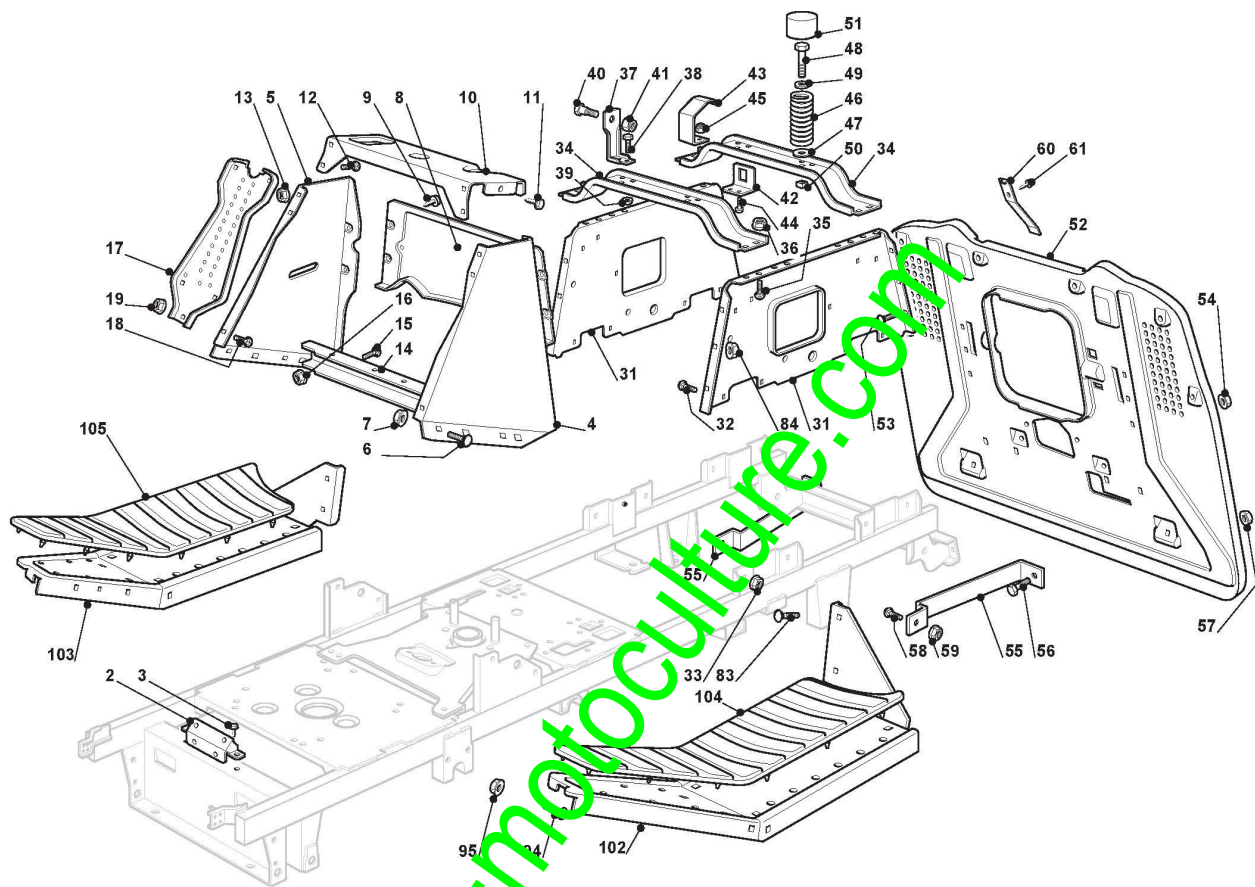

Chassis High End

Réf. N°	Q.té :	Code article	Description	Articles	De	Jusqu'à
2	1	382774253/0	Etrier			
3	4	112735121/0	Vis			
4	1	325785243/1	Support Tableau Gauche			
5	1	325785245/0	Support Tableau Droit			
6	4	112818690/0	Vis			
7	4	112293201/0	Ecrou			
8	1	382785151/1	Support Tableau Arriere			
9	4	112735110/0	Vis			
10	1	325785255/0	Support Tableau Centr.			
11	2	112735110/0	Vis			
12	4	112815200/0	Vis			
13	4	112292102/0	Ecrou			
14	1	325785241/0	Support			
15	2	112815200/0	Vis			
16	2	112292102/0	Ecrou			
17	2	382785153/1	Support Tableau Avant			
18	2	112815200/0	Vis			
19	2	112292102/0	Ecrou			
31	2	325785249/0	Support Siege			
32	8	112815200/0	Vis			
33	8	112292102/0	Ecrou			
34	2	325785257/0	Support Siege			To
34	2	325785257/1	Support Siege		From 01-Septem ber-2008	
35	8	112818690/0	Vis			
36	8	112293201/0	Ecrou			
37	2	325755039/0	Equerre-Support			
38	4	112792611/0	Vis			
39	4	112293201/0	Ecrou			
40	2	122524970/2	Pivot			
41	2	112155010/0	Ecrou			
42	1	325755043/0	Equerre-Support			
43	1	325430253/0	Ressort De Protection Micro Siège			
44	2	112789000/0	Vis			
45	2	112154330/0	Ecrou			
46	2	125430257/0	Ressort			
47	2	112523070/0	Rondelle			
48	2	112760515/0	Vis			
49	2	122671653/0	Rondelle			
50	2	112360425/0	Ecrou			
51	2	325122000/2	Capot			
52	1	382547041/0	Plaque Arrière			
53	6	112792611/0	Vis			
54	6	112293201/0	Ecrou			
55	2	325650119/0	Renforcement Plaque			
56	2	112792611/0	Vis			
57	2	112293201/0	Ecrou			
58	2	112818690/0	Vis			
59	2	112293201/0	Ecrou