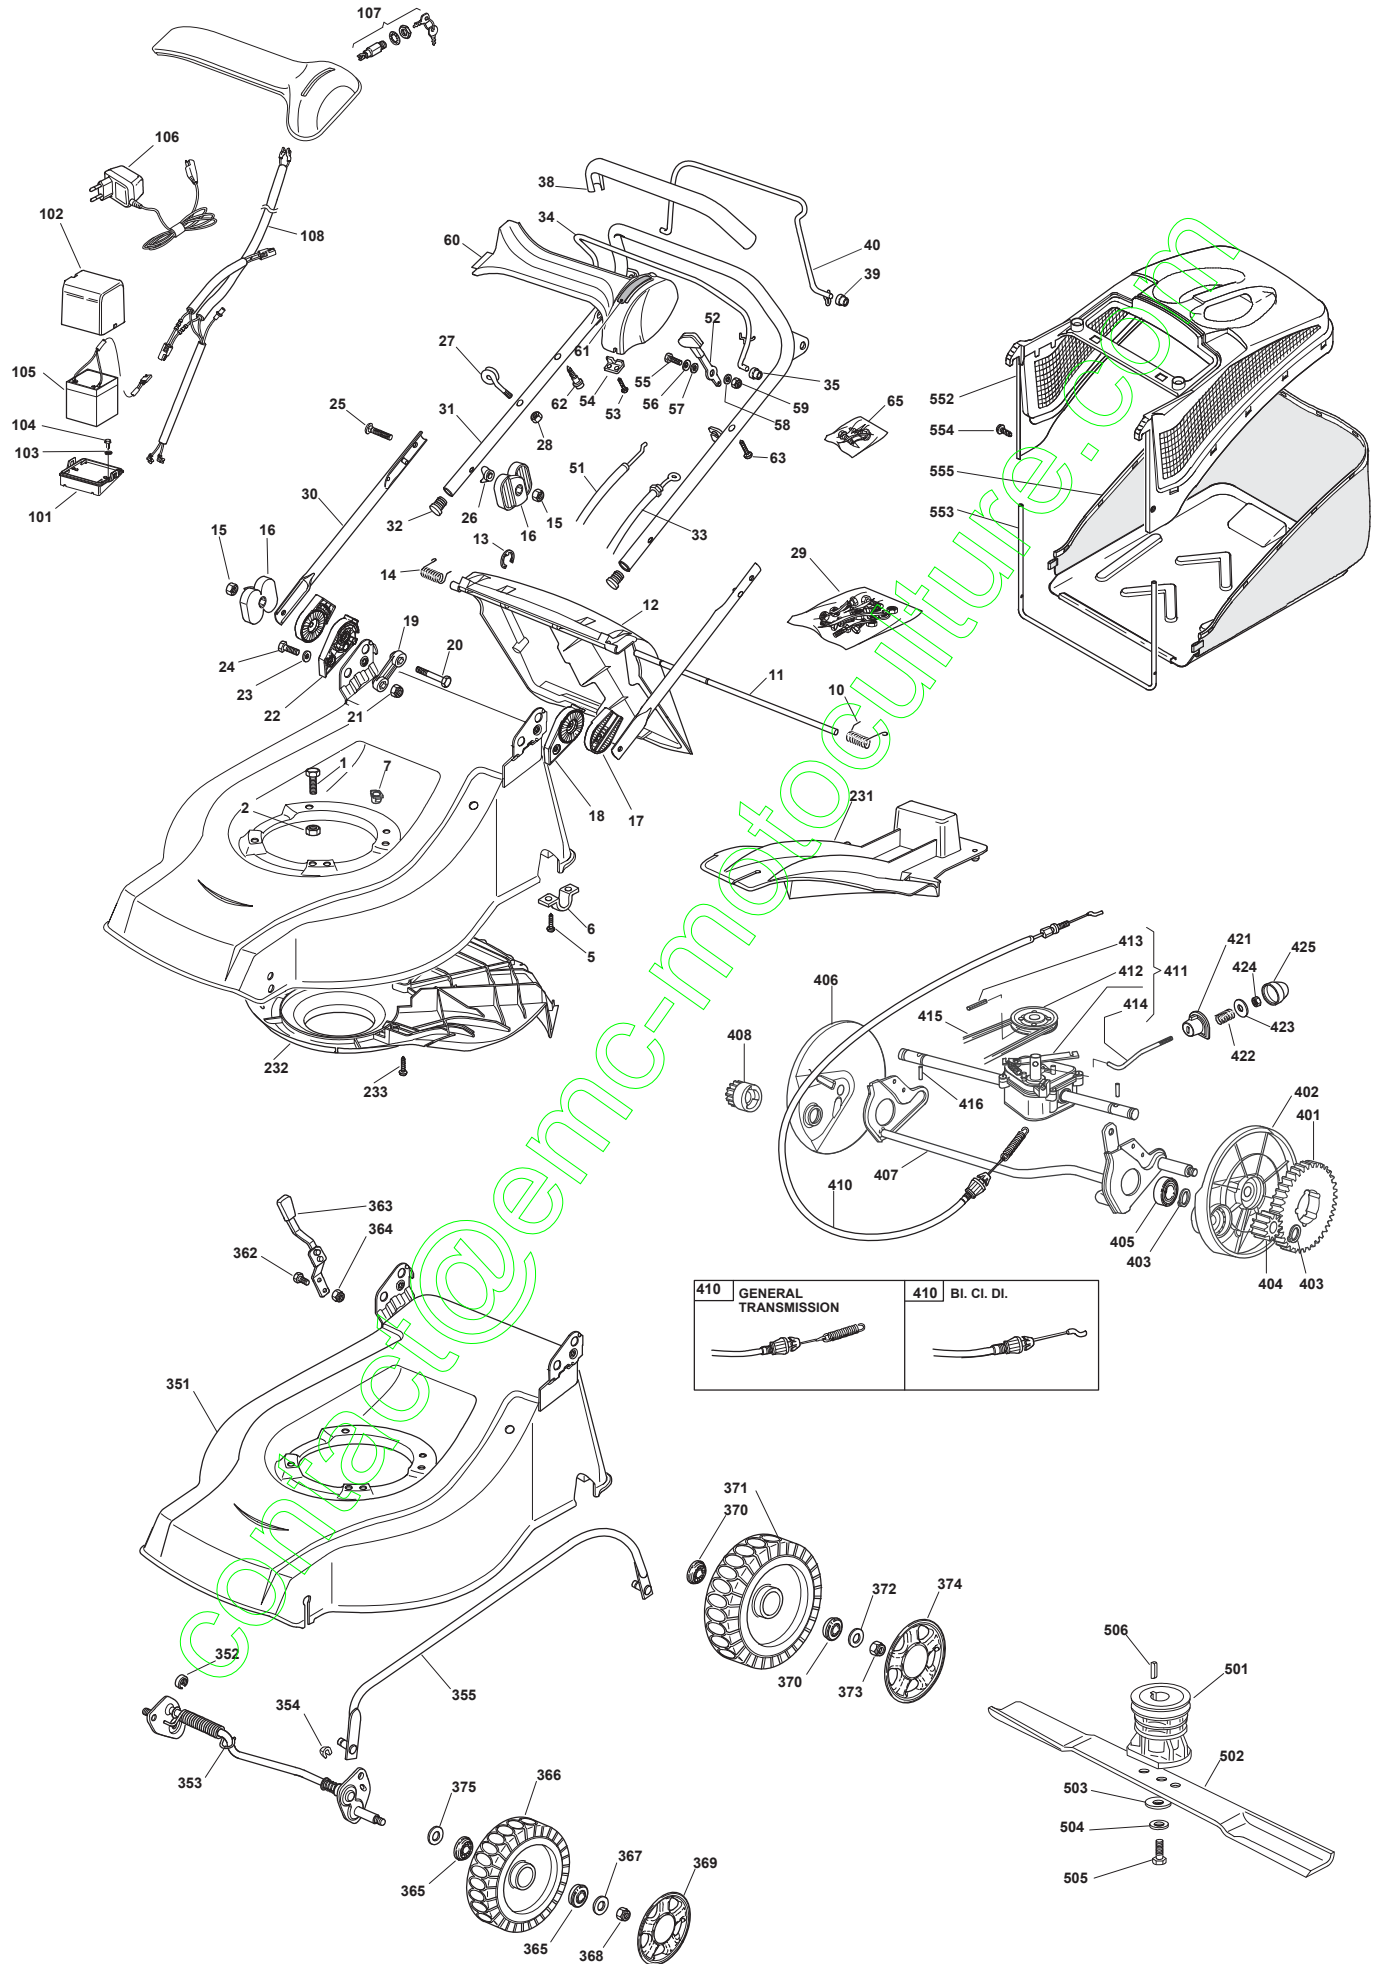

410 GENERAL TRANSMISSION	410 BI. CI. DI.