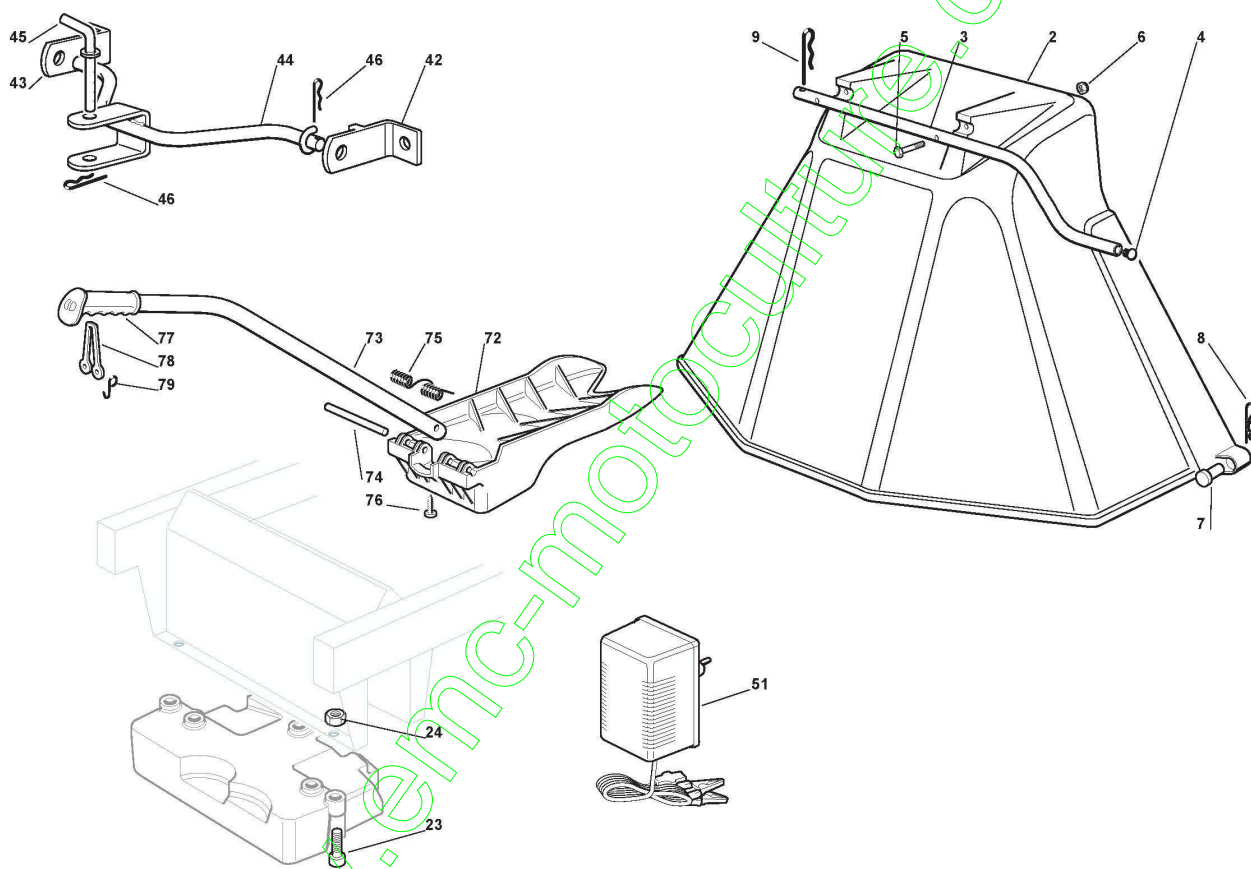

Accessoires Sur Demande

Réf. N°	Q.té :	Code article	Description	Articles	De	Jusqu'à
2	1	382400003/0	Protection Sortie			
2	1	382400003/1	Protection Sortie		From	To 31-August-2003
3	1	325869043/0	Support Arriere			
4	2	118566112/0	Bouchon Tube Guidon			
5	2	112689515/0	Vis			
6	2	112154510/0	Ecrou			
7	2	125510022/0	Pivot			
7	1	125510022/1	Pivot		From	To 31-August-2012
8	2	124487998/0	Goupille			
9	1	124487999/0	Goupille			
23	3	112760520/0	Vis			
24	3	112155000/0	Ecrou			
42	1	382735502/0	Etrier			
43	1	325774213/0	Etrier			
44	1	382033105/1	Tige			
44	1	382033115/0	Barre De Trainage		From	To 31-August-2014
45	1	125510021/1	Pivot			
46	2	124487999/0	Goupille			
51	1	182180050/0	Chargeur De Batteries	CE Plug		
51	1	182180090/0	Chargeur De Batteries 12V 1A - CE Plugg	CE Plug	From 01-Septem	To 31-August-2009
72	1	325140097/0	Deflecteur			
73	1	325394005/0	Guidon			
74	1	125510077/0	Pivot			
75	1	125430245/0	Ressort			
76	1	112735405/0	Vis			
77	1	325280000/1	Branche			
78	1	125840011/0	Tirant Elastique			
78	1	125840011/1	Tirant		From	To 31-August-2003
79	2	125253004/0	Crochet Fixage Kit Mulching			

www.emc-motoculture.com