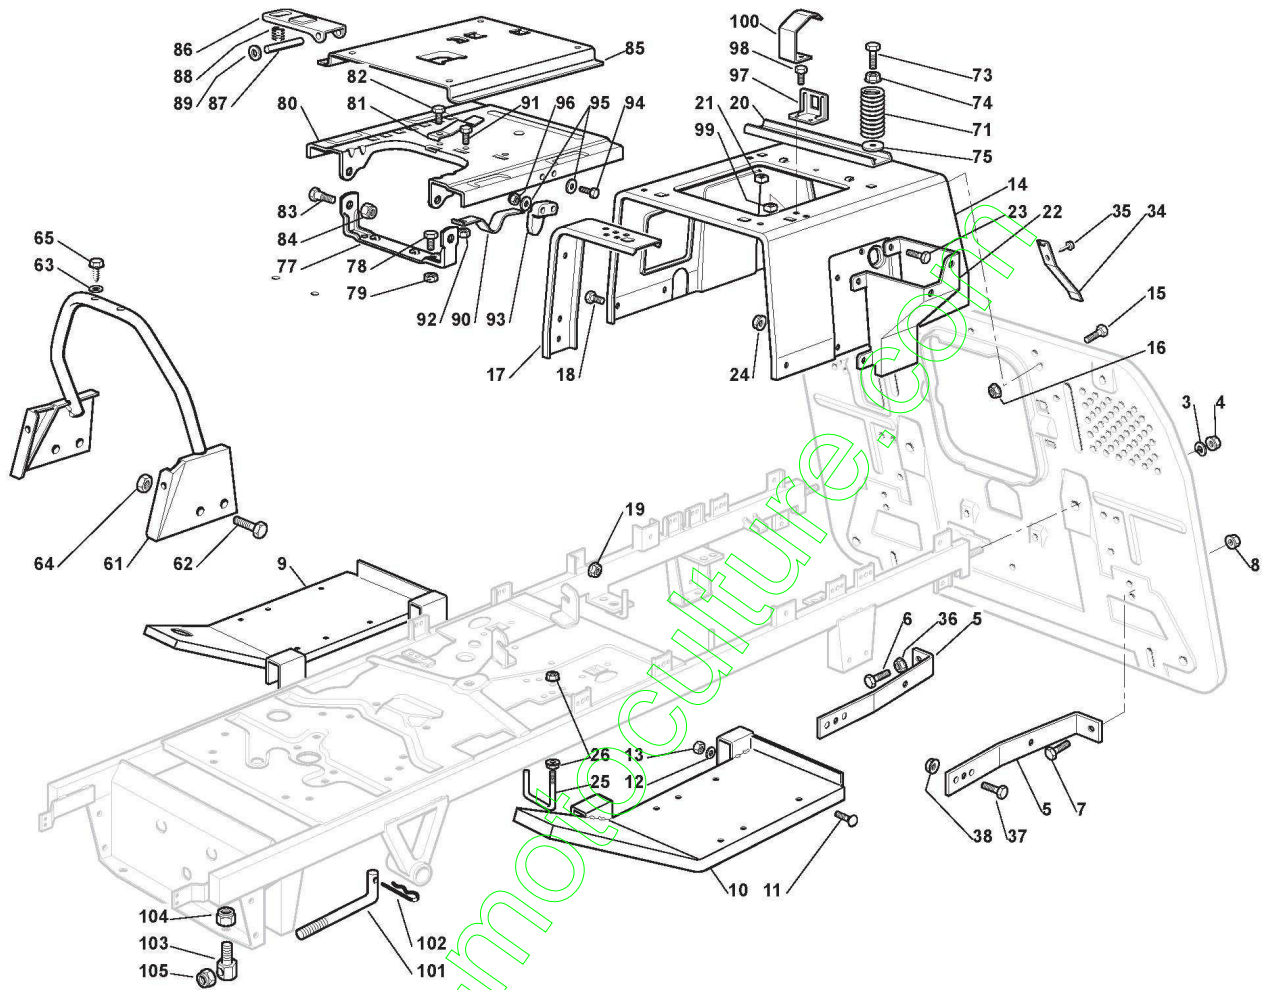

Chassis

Réf. N°	Q.té :	Code article	Description	Articles	De	Jusqu'à
3	2	112585100/0	Rondelle			
4	2	112295200/0	Ecrou			
5	2	325774273/1	Renforcement			
6	1	112691100/0	Vis			
7	3	112793102/0	Vis			
8	4	112293201/0	Ecrou			
9	1	382510041/2	Marchepied Droit Support			
10	1	382510043/2	Support Marchepied Gauche			
11	4	112815245/0	Vis			
12	4	112523040/0	Rondelle			
13	4	112154510/0	Ecrou			
14	1	325785133/4	Support Siege			
15	5	112791011/0	Vis			
16	5	112292102/0	Ecrou			
17	2	325650065/0	Renforcement			
18	6	112791011/0	Vis			
19	6	112292102/0	Ecrou			
20	1	325650067/0	Renforcement			
21	2	112360420/0	Ecrou			
22	1	325785137/1	Support			
23	4	112791011/0	Vis			
24	4	112292102/0	Ecrou			
25	1	125580019/0	Cheville Guide De Courroie			
26	2	112292102/0	Ecrou			
34	1	125430238/0	Ressort			To 31-August- 2013
34	1	125430238/1	Ressort		From	
35	1	112731580/0	Vis			
36	1	112293200/0	Ecrou			
37	2	112793102/0	Vis			
38	2	112293201/0	Ecrou			
61	1	382650045/0	Renforcement du cadre central			
62	4	112792611/0	Vis			
63	2	112521330/0	Rondelle			
64	4	112292102/0	Ecrou			
65	2	112731350/0	Vis			
71	2	125430257/1	Ressort			
73	2	125943001/0	Vis			
74	2	112293201/0	Ecrou			
75	2	112523070/0	Rondelle			
77	1	382774207/0	Etrier Support Siege			
78	2	112792611/0	Vis			
79	2	112293201/0	Ecrou			
80	1	325785149/2	Support Siege Fixe			
81	1	125430203/0	Ressort			
82	1	112731580/0	Vis			
83	2	122524970/2	Pivot			
84	2	112155010/0	Ecrou			
85	1	325785147/1	Support Siege			To 31-August-