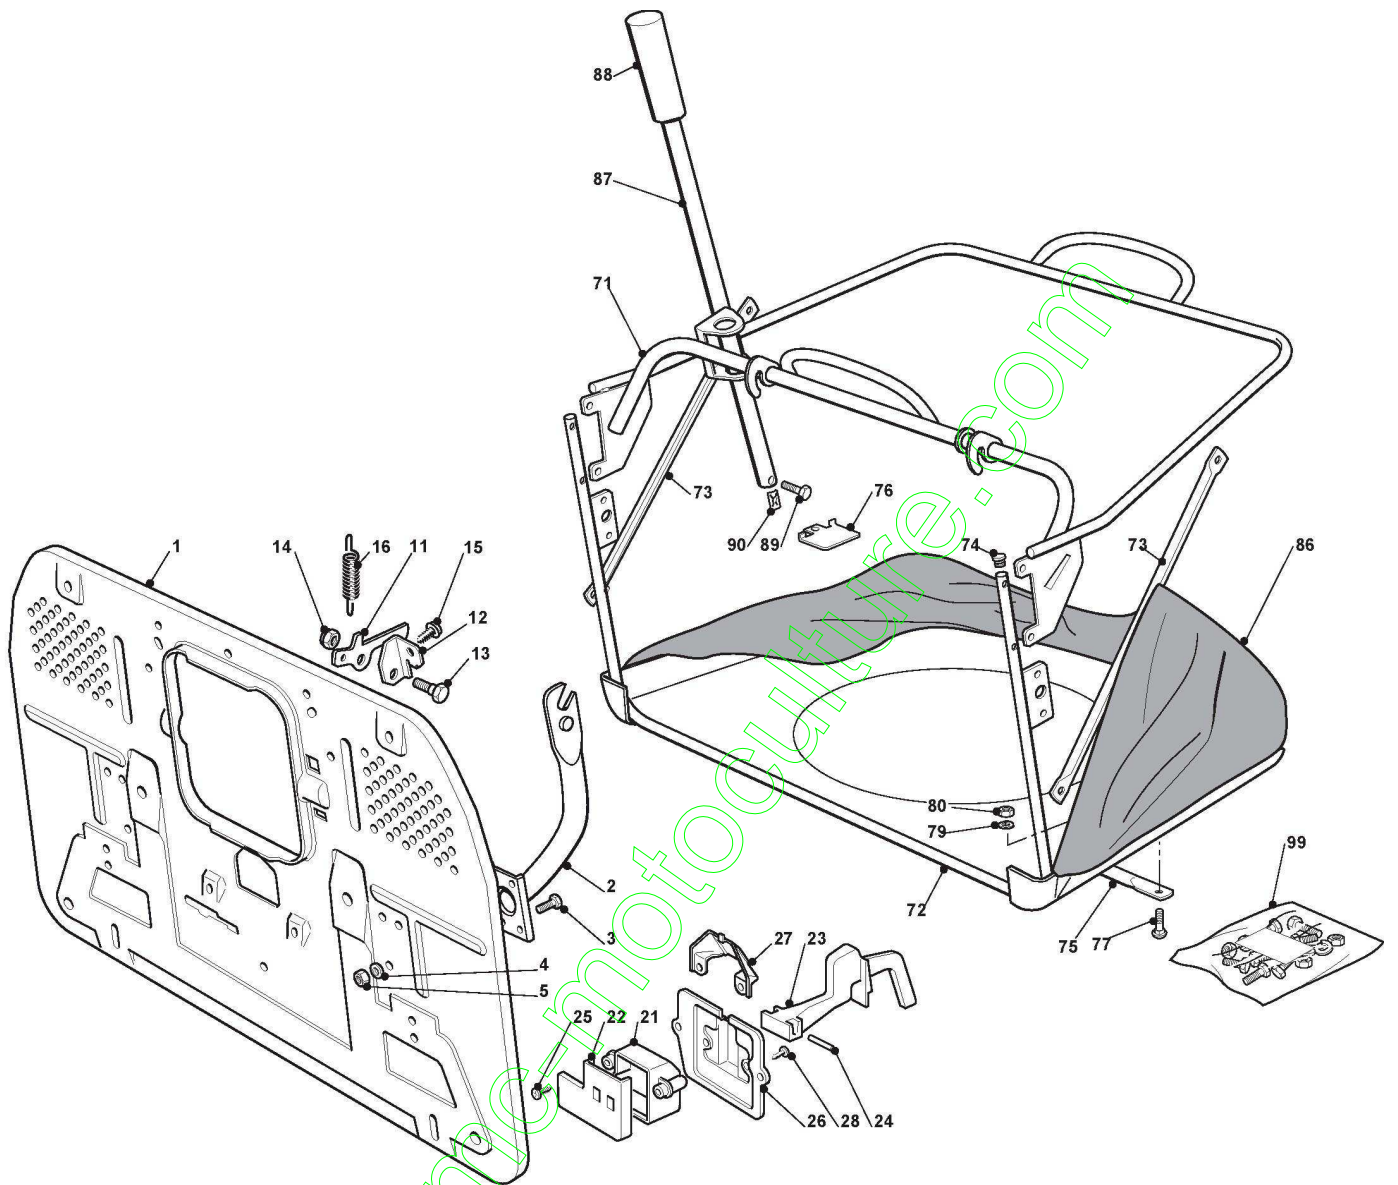

www.enmotocultiva.com

Bac

Réf. N°	Q.té :	Code article	Description	Articles	De	Jusqu'à
1	1	382547051/0	Plaque Arriere			To
1	1	382547051/1	Plaque Arriere		From	31-August-2016
2	2	182774225/1	Etrier			
3	6	112793102/0	Vis			
4	6	112523060/0	Rondelle			
5	6	112293201/0	Ecrou			
11	1	325774417/0	Etrier			
12	1	325755031/0	Etrier			To
12	1	325755031/1	Equerre-Support		From	To
12	1	325755031/2	Equerre-Support		01-September-2010	31-August-2015
13	1	125510080/0	Pivot			To
13	1	125510080/1	Pivot		From	31-August-2010
13	1	125510080/2	Pivot		From	
14	1	112292102/0	Ecrou		01-September-2016	
15	1	112735122/0	Vis			To
15	1	112735122/1	Vis		From	31-August-2014
15	1	112735661/0	Vis		From	
16	1	127430579/0	Ressort		01-September-2016	
21	1	125600041/0	Grassc.Full Micro Protection Tcj-F			
22	1	125600042/0	Grasscatcher Micro Prot Cover			
23	1	125318124/0	Levier Microint.			
24	1	112400030/0	Pivot			
25	1	112728510/0	Vis			
26	1	325785272/0	Protection Micro			To
26	1	325785272/1	Protection Micro		From	
27	1	125600048/0	Couvercle Micro		01-September-2017	
28	2	112728450/0	Vis			
71	1	382800123/1	Chassis Superieur			
72	1	382800091/1	Chassis Superieur			
73	2	325650117/0	Renforcement			
74	2	118566110/0	Embout		From	
74	2	118566111/0	Bouchon		01-September-2014	To
75	1	382650043/0	Renforcement Inferieure			
76	1	325547131/0	Plaquette			
77	6	112815210/0	Vis			
79	2	112521330/0	Rondelle			
80	2	112154510/0	Ecrou			
86	1	182105948/0	Bac	Black without Logo		
87	1	125869029/1	Tube			
88	1	125394508/0	Poignée			
89	1	112788800/0	Vis			
90	1	112157000/0	Ecrou			
99	1	382180110/0	Dotation Visserie