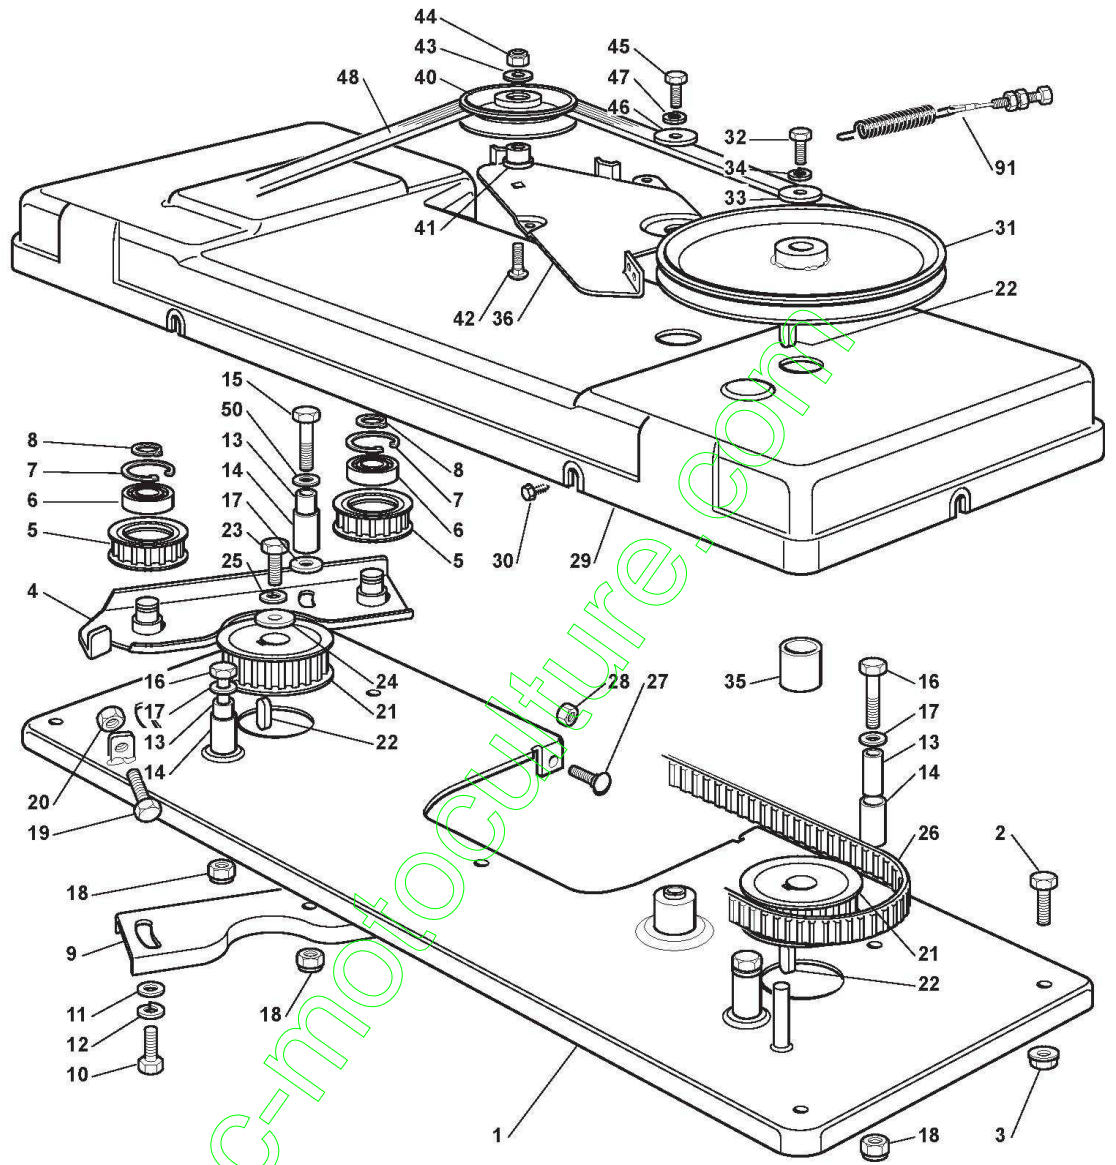

www.emc-motoculture.com

Embrayage des Lames

Réf. N°	Q.té :	Code article	Description	Articles	De	Jusqu'à
1	1	382547029/0	Plaque de transmission de lame			To 31-August- 2011
1	1	382547029/1	Plaque de transmission de lame		From 01-Septem	To 31-August-
1	1	382547029/2	Plaque de transmission de lame		From 01-Septem	To 31-August-
1	1	382547029/3	Plaque de transmission de lame		From 01-Septem	To 31-August- 2015
2	4	112792611/0	Vis			To 31-August- 2016
2	4	112793102/0	Vis		From	To
3	4	112154220/0	Ecrou		From	To
3	4	112293201/0	Ecrou		From 01-Septem ber-2016	To
4	1	382785084/1	Support			To 31-August- 2015
4	1	382785084/2	Support		From	To
5	2	125601559/1	Poulie			
6	2	119216048/0	Roulement			
7	2	112610800/0	Anneau Ressort			
8	2	112609200/0	Seeger			
9	1	325650037/0	Reinforcement Poulie			To
9	1	325650037/1	Reinforcement Poulie		From	To 31-August- 2015
10	2	112793102/0	Vis			To
10	2	9959-0820-16	Vis		From	To 31-August- 2016
11	2	112521350/0	Rondelle			
12	2	112583500/0	Grower			
13	4	125160003/1	Entretoise			To
13	4	125160003/2	Entretoise		From	To 31-August- 2014
14	4	125038000/0	Douille			
15	1	112691700/0	Vis			
16	3	112691200/0	Vis			
17	4	112521350/0	Rondelle			
18	4	112293201/0	Ecrou			
19	1	112793900/0	Vis			
20	1	112293200/0	Ecrou			
21	2	125601560/0	Poulie			
22	3	112139480/0	Clavette			
23	1	112793102/0	Vis			
24	1	125670007/0	Rondelle			
25	1	112583500/0	Grower			
26	1	135065605/0	Courroie			
27	3	112815200/0	Vis			
28	3	112292102/0	Ecrou			
29	1	125060100/3	Protection			To
29	1	325060128/0	Carter		From 01-Septem ber-2014	
30	6	112735110/0	Vis			
31	1	125601550/0	Poulie			
32	1	112793102/0	Vis			
33	1	125670007/0	Rondelle			
34	1	112583500/0	Grower			
35	1	125160002/0	Entretoise			To
35	1	125160002/1	Entretoise		From 01-Septem	To 31-August- 2015