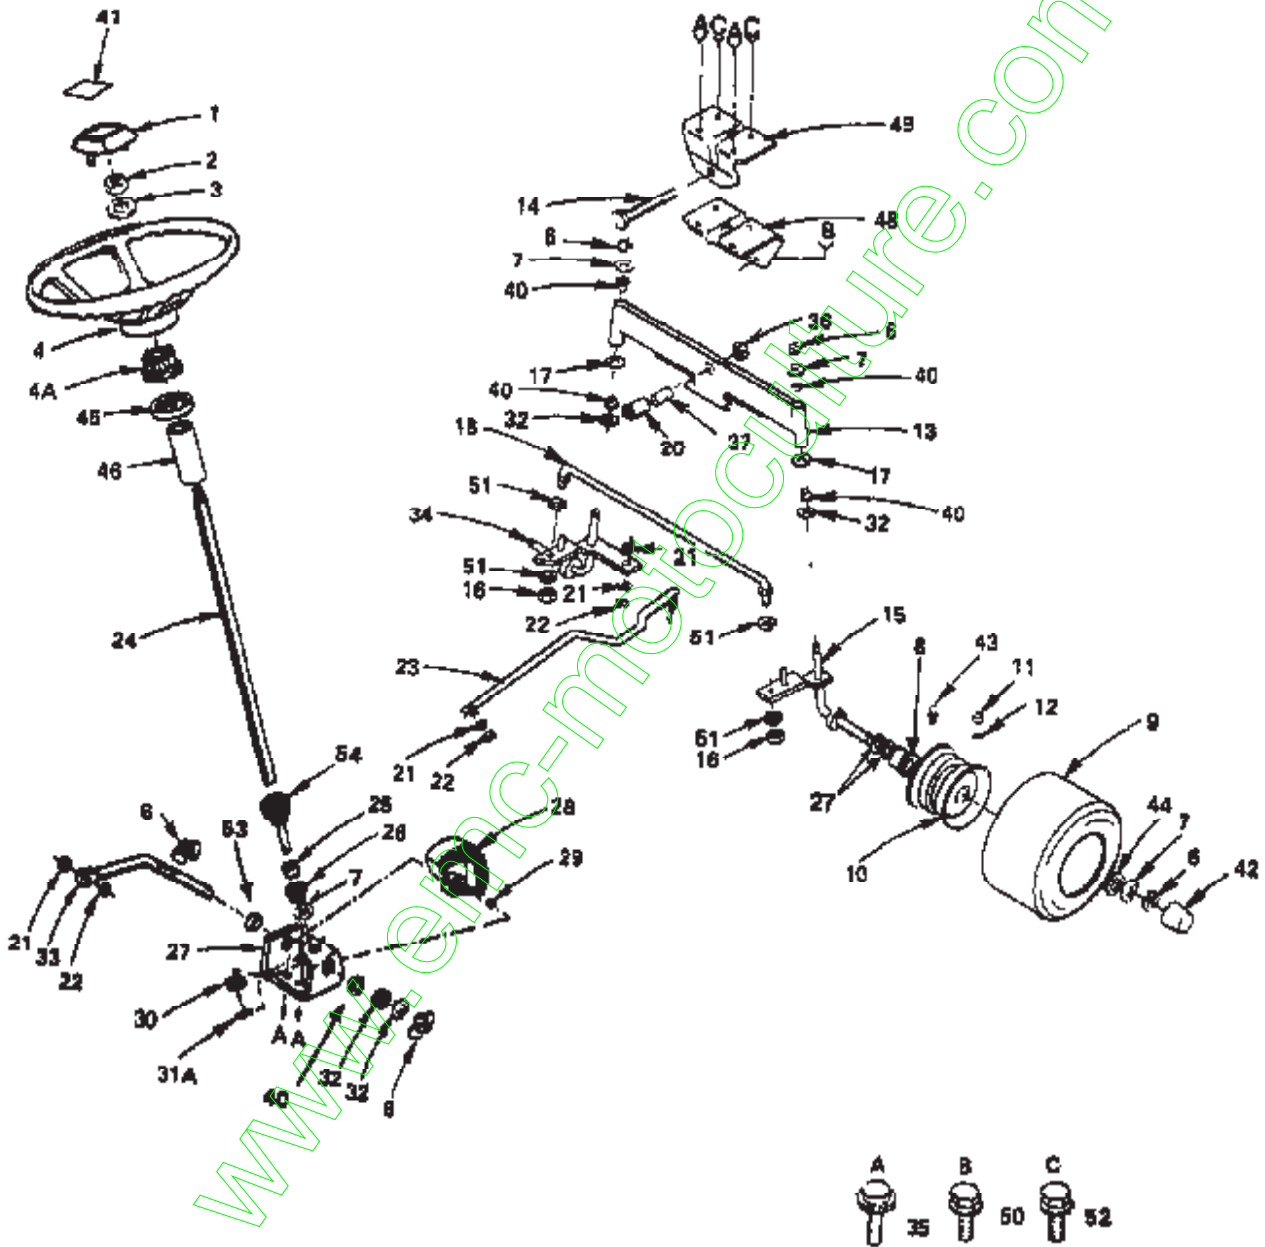

ROPER YT 14 TRACTOR--MODEL NUMBERS YT140BT AND YT140CR
STEERING, FRONT AXLE AND WHEELS

Ref #	Part Number	Qty	Description
1	100710L		INSERT-WHEEL LT
2	73940800		SUB= 73360800
3	100712K		WASHER
4	100713N		SUB= 150547
4A	100711L		ADAPTER LT
5	109816X		NYLINER T
6	12000029		RING
7	19252016		SUB= 121749X
8	9040H		"FLANGE, BEARING"
9	106222X 59904		SUB= 122073X TUBE.5.3/4.5/6
10	106732X		SUB= 106732X417
11	65139		VALVE STEM LT
12	59192		VALVE CAP
13	108075X		FRONT AXLE
14	74761060		BOLT LT
15	105654X		SUB= 130524
16	76020412		COTTER PIN
18	105715X		ROD-TIE LT
19	6855M		ZERK M
20	110438X		BEARING
21	10040600		LOCKWASHER
22	73610600		SUB= 7810H
23	105727X		LINK-DRAG LT
24	109556X		SHAFT ASM T
25	74580		SHAFT SPACER LT
26	71208		BUSHING
27	109432X		SUB= 110150X
28	108684X		GEAR.SECTOR.HYT
29	106126X		KEY-WOODRUFF LT
30	19212016		WASHER D
31A	2882J		DRIVE PIN
32	6266H		WASHER .T
33	108683X		ROD STEERING T
34	105656X		SPINDLE-LH LT
35	17490612		SCREW
36	73901000		"NUT-LOC,FLANGE LT"
37	105725X		SUB= 110438X
40	3366R		COL. SRTG. BEAR.
41	104590X		DECAL - STEERING WHEEL
42	104757X		HUB CAP
43	278H		FITTING LT
44	19252616		SUB= 121748X
45	106943X		SPACER LT
46	106944X		TUBE LT
48	105664X		SUPPORT.SADDLE.FT
49	105663X		SUPPORT-SADDL T
50	17490508		SCREW LT
51	102792X		SUB= 126847X
52	19131416		WASHER
54	108685X		GEAR PINION T