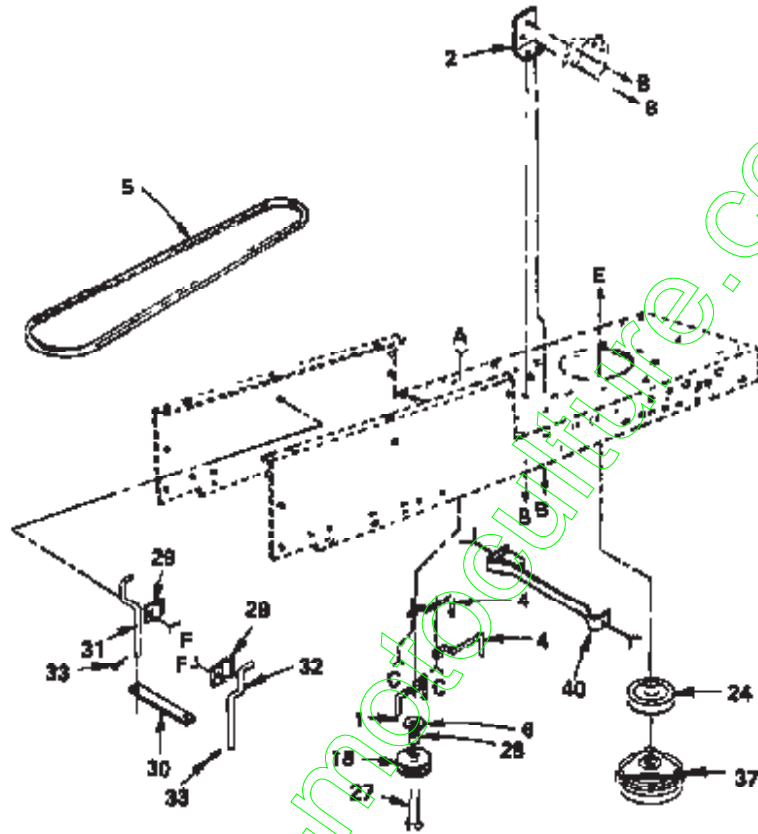

ROPER YT 14 TRACTOR--MODEL NUMBERS YT140BT AND YT140CR

DRIVE GROUP

Ref #	Part Number	Qty	Description
1	109070X		BELT KEEPER LT
2	108236X		BRACKET LT
4	105730X		"KEEPER,BLT ENG LT"
5	105876X		SUB= 125908X
6	19131312		WASHER
7	105864X		"BRACKET, SUSPE T"
15	19171516		WASHER T
16	105863X		SUB= 121599X
17	9135R		SPRING H
18	4859J		SUB= 123674X
19	73220800		NUT
20	106308X		SUB= 130171
22	105862X		SUB= 121598X
24	109841X		SUB= 136905
27	74760644		BOLT
28	4470J		SPACER T
29	106190X		CLAMP LT
30	106296X		SUB= 122066X
31	108331X		SUB= 122067X
32	108332X		KEEPER BELT RH
33	4921H		SPRING,RETAINER
37	108218X		SUB= 142600
38	73980600		NUT SPECIAL T
40	109169X		SUB= 109172X
42	110739X		WASHER T

www.emc-motocycle.com