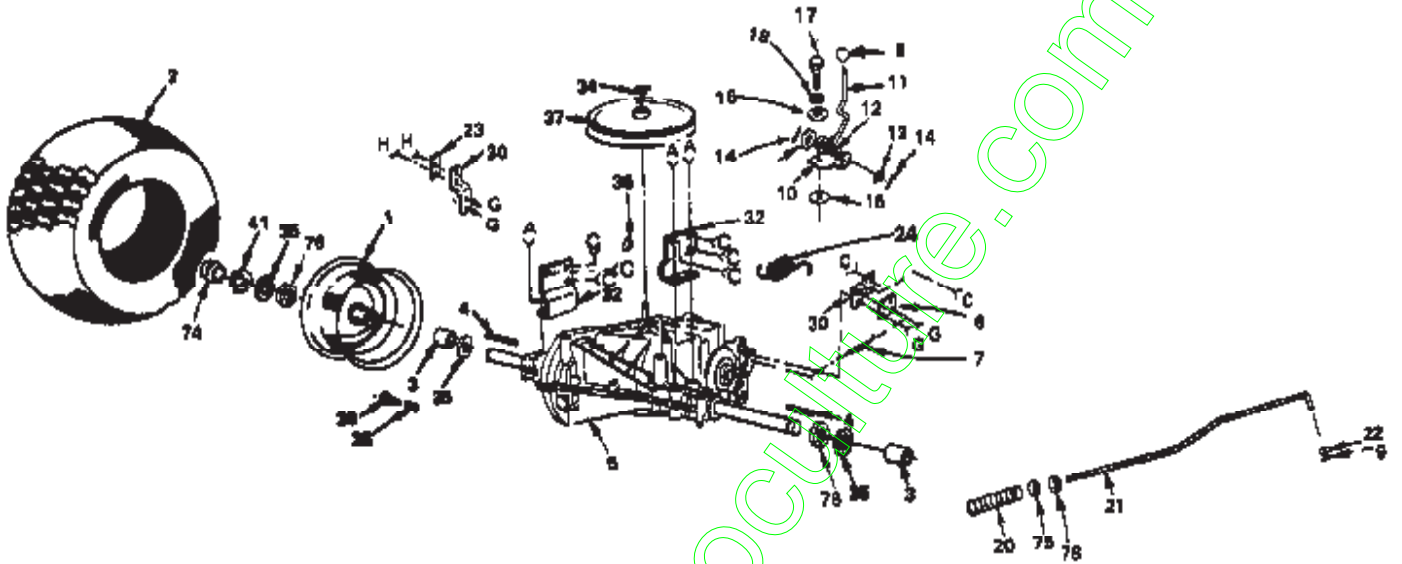

ROPER YT 14 TRACTOR—MODEL NUMBERS YT140BT AND YT140CR

TRANSAXLE AND REAR WHEEL

Ref #	Part Number	Qty	Description
1	106108X		SUB= 106108X417
2	106268X		SUB= 122074X
	7152J		TUBE.18X9.5-8
3	109502X		SPACER LT
4	2703J		SUB= 123583X
6	106320X		BRACKET-SPRING LT
7	106319X		SPRING-EXT LT
8	106933X		KNOB T (1/2-HOLE)
9	76020412		COTTER PIN
10	106919X		PLATE SHIFT LT
11	105699X		SUB= 110458X
12	105700X		SPRING LT
13	19151216		WASHER
14	76020416		PIN COTTER 1/8
15	105701X		WASH-SHFT PLT LT
16	19091210		WASHER LT
17	71040412		SUB= 74550412
18	10040400		LOCKWASHER
20	106888X		SPRING ROD LT
21	110437X		BRAKE ROD LT
22	19131316		WASHER
23	106157X		PLATE-STRAP LT
24	110422X		SUB= 146682
30	105842X		"STRAP, TORQUE LT"
32	109167X		BRACKET LT
34	12000028		SUB= 2267J
35	19252016		SUB= 121749X
36	2228M		SUB= 2228M1
37	106192X		SUB= 125479X
38	59192		VALVE CAP
39	65139		VALVE STEM LT
41	12000001		E-RING LT
74	104757X		HUB CAP
75	73680600		SUB= 73690600
76	19252616		SUB= 121748X
78	73350600		NUT

www.emc-motorsports.com