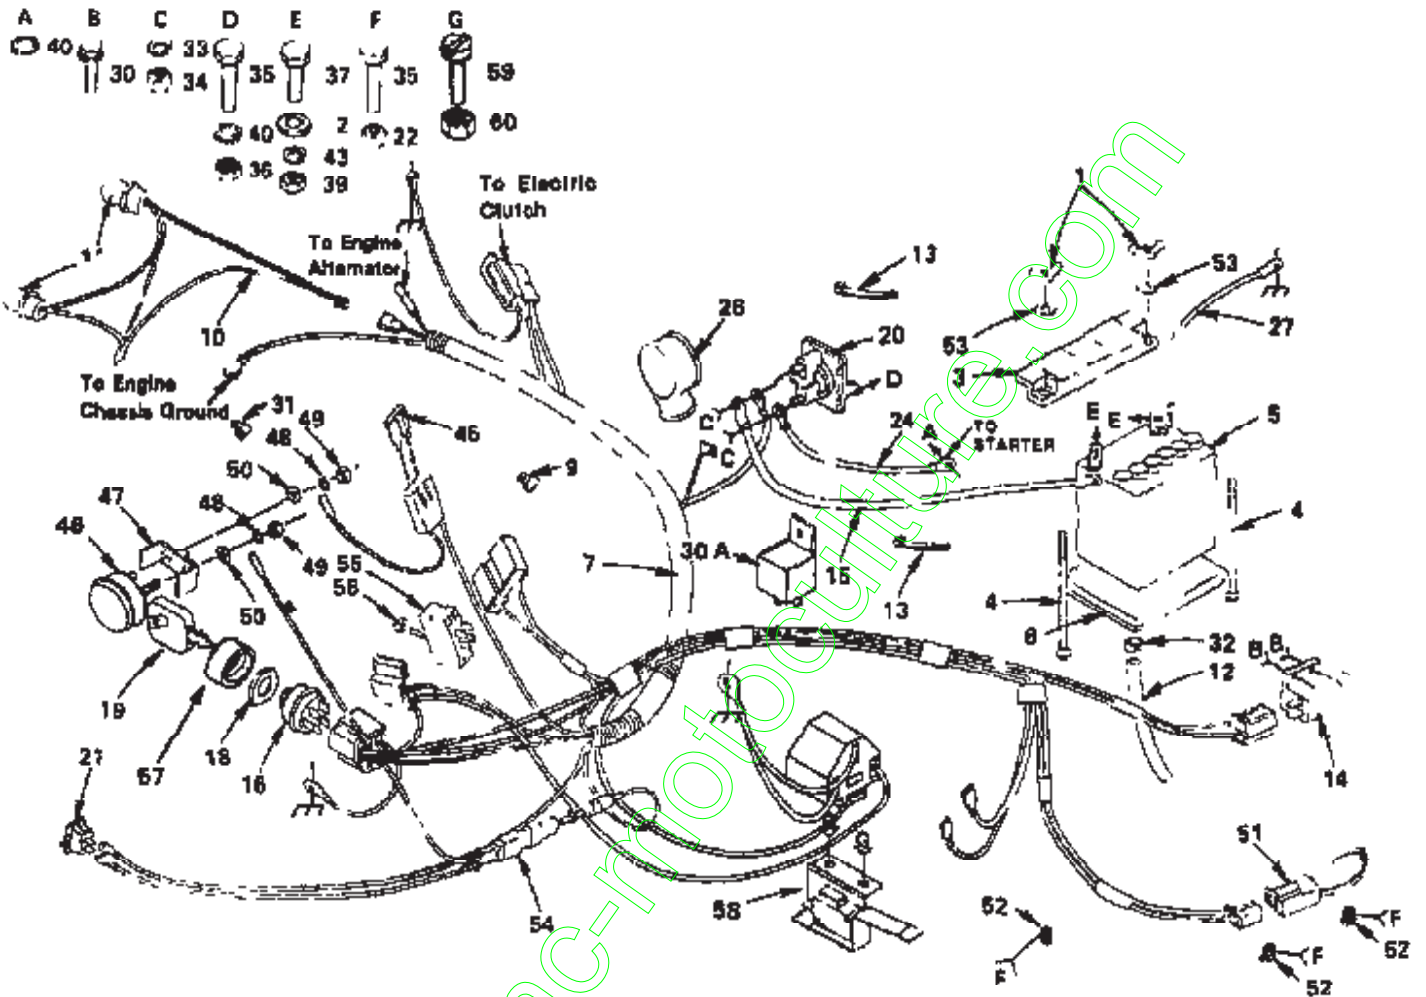

ROPER YT 14 TRACTOR--MODEL NUMBERS YT140BT AND YT140CR ELECTRICAL

Ref #	Part Number	Qty	Description
1	73490400		SUB= 146525
2	19091016		WASHER
3	102476X		SUB= 150109
4	72240460		BOLT
5	227J		SUB= 123899X
5	227J		SUB= 123899X
6	7603J		"TRAY T, BATTERY"
7	110858X		HARNESS YTH
9	4171R		CLIP T
10	110859X		HARNESS T
11	7662J		SUB= 4152J
12	100541K		SUB= 7697J
13	7192J		WIRE TIE
14	104445X		SWITCH-INTER. GT
15	4206J		CABLE-BATTERY T
16	4406R		SUB= STD365402
18	109788X		SUB= 124211X
19	109434X		KEY MOLDED
20	109081X		SUB= 146154
21	110712X		SWITCH LT
22	73680400		SUB= 73690400
24	4208J		SUB= 4799J
26	719J		SUB= 154336
27	4207J		CABLE T
30	17021008		SCREW
30A	109748X		RELAY ASSY T
31	2751R		CLIP T
32	109596X		HOSE CLAMP T
33	10090400		SUB= 10040400
34	73350400		NUT
35	74780408		BOLT
36	73510400		NUT
37	74760412		BOLT LT
39	73220400		SUB= 50675
40	11050400		LOCKWASHER
43	10040400		LOCKWASHER
45	108824X		FUSE HYT
46	9433R		AMMETER T
47	6009J		SUB= 532131708
48	10101000		SUB= 10071000
49	73911000		NUT
50	19070818		WASHER
51	102501X		SUB= 141940
52	235R		CLIPT
53	11030400		LOCKWASHER GT
54	106315X		SUB= 135665
55	4021J		SWITCH.PTO.T
56	4022J		HEX NUT T
57	109787X		SUB= 147626
58	121064X		SWITCH T
59	74641008		SUB= 71031008
60	73951000		"NUT,KEPS"
	101539X		SHEET INSTR LT
	110837X		MANUAL YT
	120225X		OWNER'S MANUAL (FRENCH)