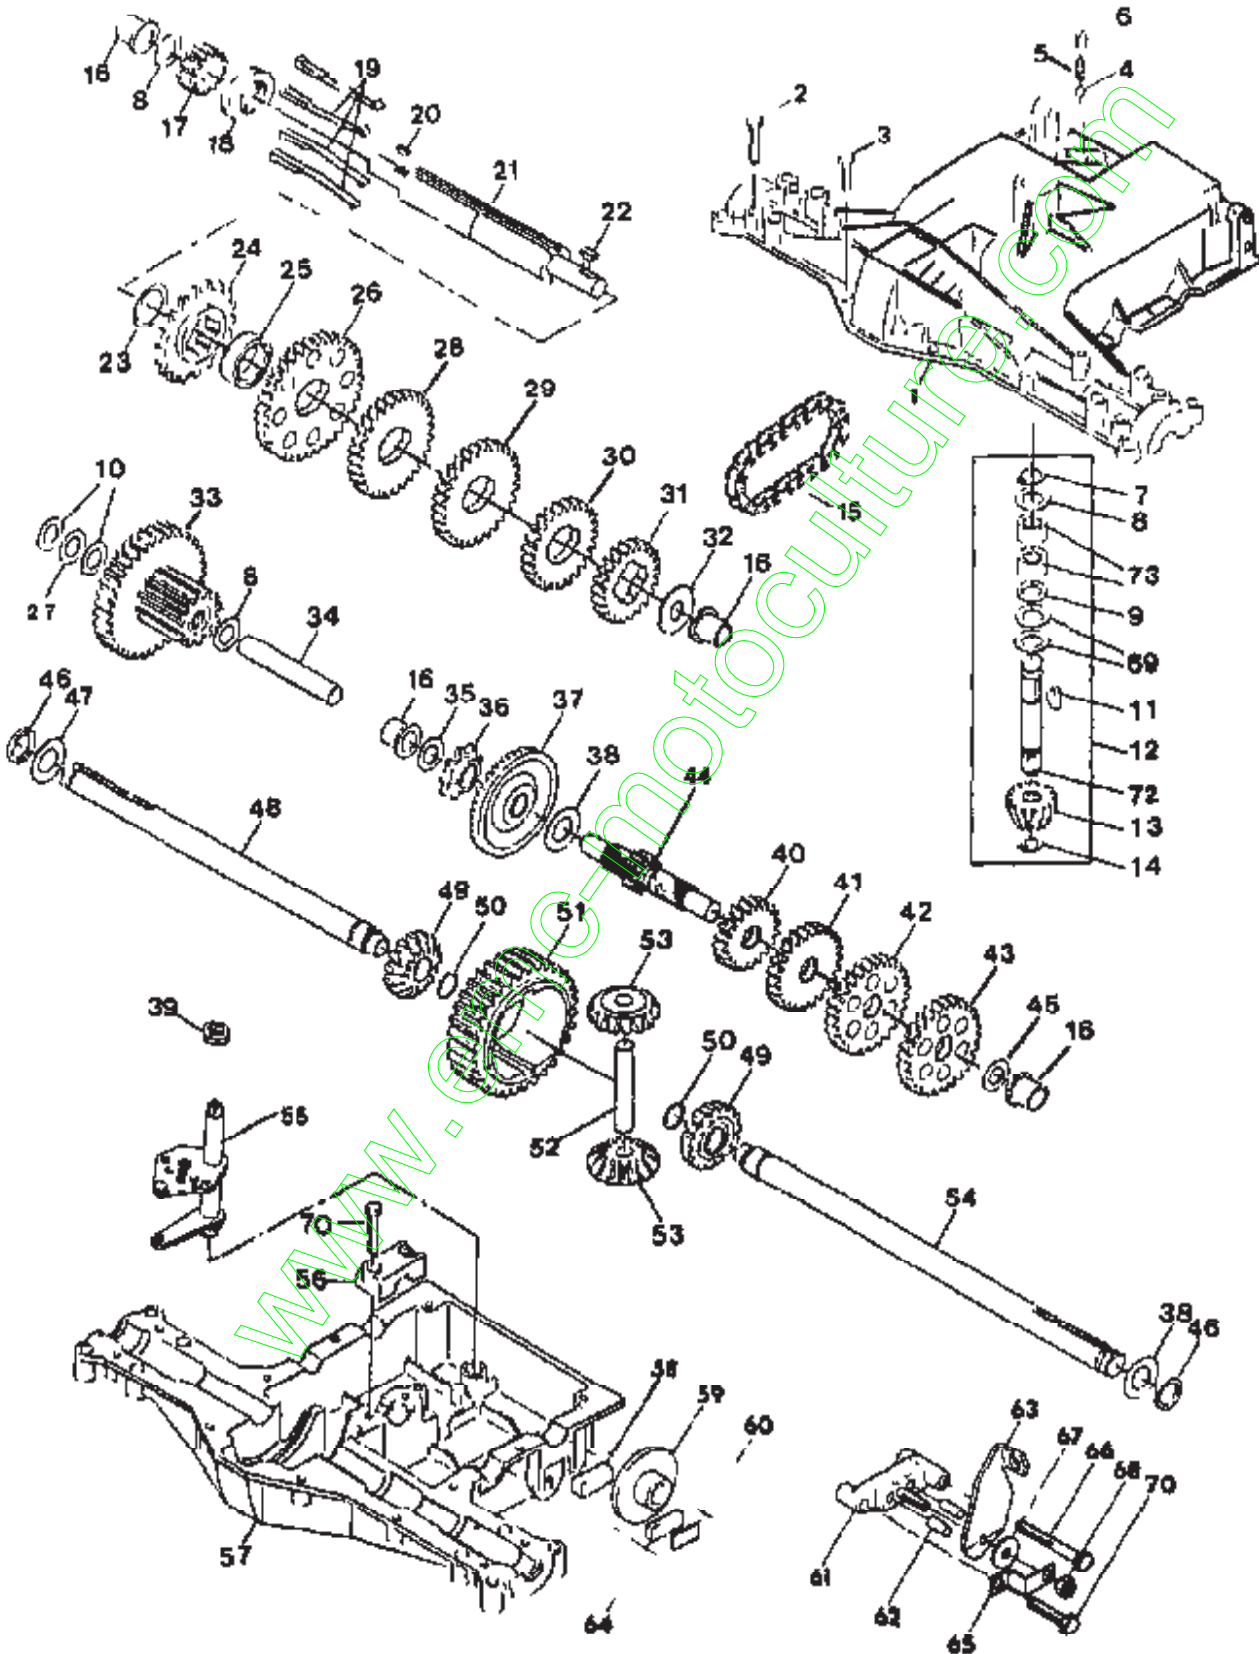

**ROPER YT 14 TRACTOR--MODEL NUMBERS YT140BT AND YT140CR
TRANSAXLE--MODEL NUMBER 4150-52**

Ref #	Part Number	Qty	Description
1	3655B		HOUSING, UPPER
2	1360		SCREW 1/4-20 X 1.31
3	3396		SCREW 1/4-20 X .875
4	1151		BALL DETENT
5	3626		SPRING, DETENT
6	3623		SCREW, SET
7	1099		RING RETAINING
8	1441		WASHER PLAIN
8	1423		WASHER, PLAIN .632 X 1.00 X .026
8	1082		WASHER PLAIN
8	1424		WASHER PLAIN
8	1068		WASHER PLAIN
8	1425		WASHER PLAIN
8	1358		WASHER PLAIN
8	1145		WASHER, PLAIN .632 X 1.00 X .060
8	1319		WASHER PLAIN
9	3312		O-RING
10	1425		WASHER PLAIN
11	1374		KEY WOODRUFF #9
12	4171		ASSY KIT INPUT SHAFT
13	3725		PINION BEVEL 14 TEETH
14	3624		RING, RETAINING
15	3625		CHAIN, 24 PITCHES
16	1542		BEARING, FLANGE
17	3709		GEAR, SPUR 14T
18	3631		COLLAR CLUTCH
19	3676		KEY, CLUTCH
20	1369		KEY WOODRUFF #3
21	3739		SHAFT, INTERMEDIATE
22	1375		KEY, WOODRUFF, #61
23	3627		RING, RETAINING
24	3640		SPROCKET, 18T
25	3841		SPACER
26	3787		GEAR, SPUR 40T
27	3422		SPACER .630 X 1.00 X .169
28	3785		GEAR, SPUR, 35 TEETH
29	3867		GEAR, SPUR, 30 TEETH
30	3783		GEAR, SPUR, 25 TEETH
31	3741		GEAR SPUR
32	3628		WASHER, PLAIN .640 X 1.37 X .061
33	4193		ASSY, GEAR, COMB., 12T & 35T
34	3658		SHAFT, IDLER
35	1959		WASHER PLAIN
36	3645		SPROCKET, 9 TEETH
37	3589		GEAR, BEVEL, 42 TEETH
38	3749		WASHER PLAIN
38	3652		WASHER PLAIN
38	3693		WASHER PLAIN
38	3653		WASHER PLAIN
38	3408		WASHER PLAIN
38	3732		WASHER PLAIN
38	3184		WASHER, PLAIN .758 X 1.25 X .031
38	3733		WASHER PLAIN
38	3198		WASHER PLAIN
38	3734		WASHER PLAIN
38	3735		WASHER PLAIN
38	3736		WASHER PLAIN
38	3180		WASHER PLAIN