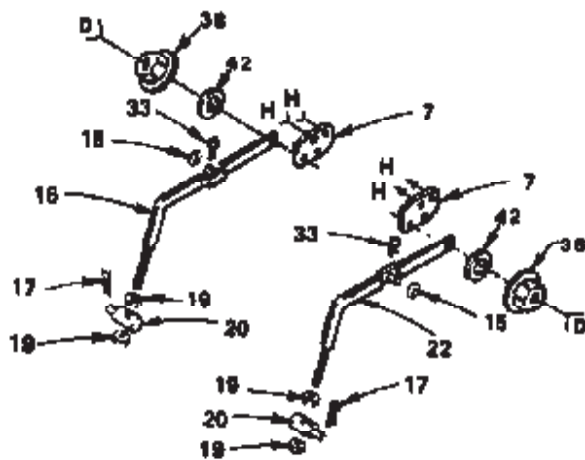

ROPER YT 14 TRACTOR--MODEL NUMBERS YT140BT AND YT140CR

DRIVE GROUP

Ref #	Part Number	Qty	Description
1	109070X		BELT KEEPER LT
2	108236X		BRACKET LT
4	105730X		"KEEPER,BLT ENG LT"
5	105876X		SUB= 125908X
6	19131312		WASHER
7	105864X		"BRACKET, SUSPE T"
15	19171516		WASHER T
16	105863X		SUB= 121599X
17	9135R		SPRING H
18	4859J		SUB= 123674X
19	73220800		NUT
20	106308X		SUB= 130171
22	105862X		SUB= 121598X
24	109841X		SUB= 136905
27	74760644		BOLT
28	4470J		SPACER T
29	106190X		CLAMP LT
30	106296X		SUB= 122066X
31	108331X		SUB= 122067X
32	108332X		KEEPER BELT RH
33	4921H		SPRING,RETAINER
37	108218X		SUB= 142600
38	73980600		NUT SPECIAL T
40	109169X		SUB= 109172X
42	110739X		WASHER T

www.emc-motocycle.com