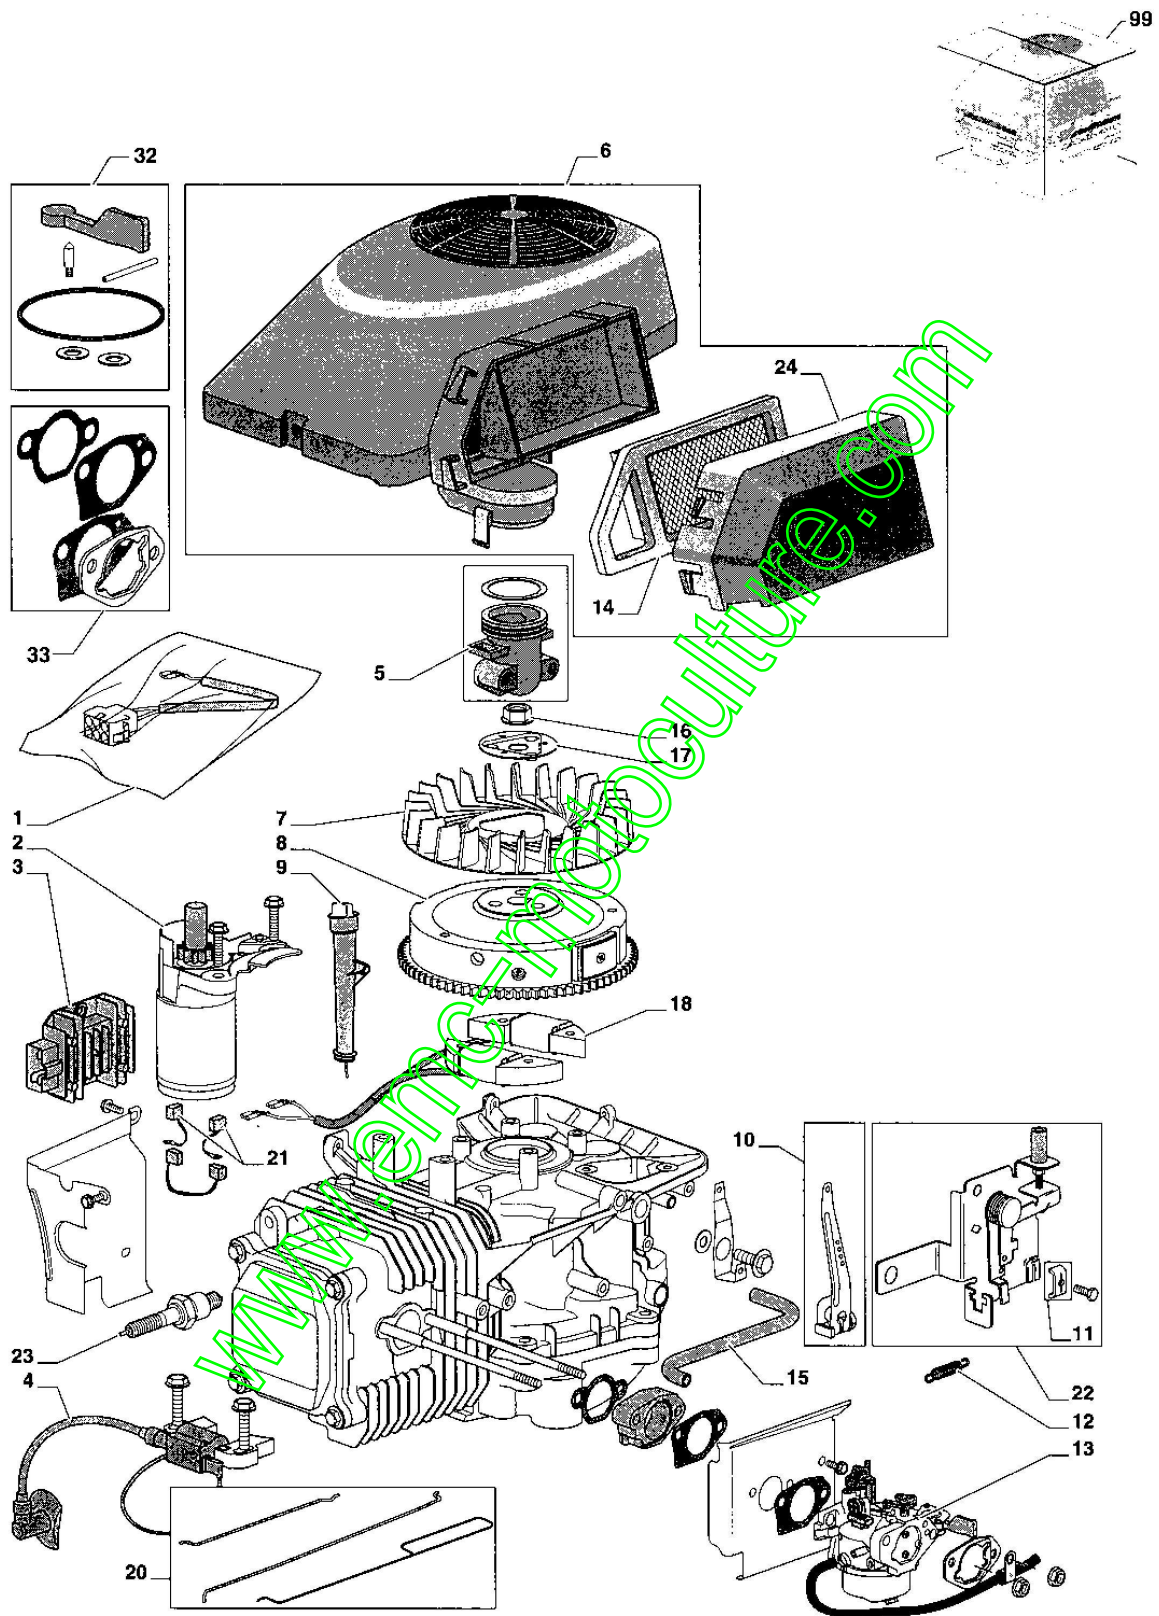

M412

Moteur ST.Wm 12

Réf. N°	Q.té :	Code article	Description	Articles	De	Jusqu'à
1	1	118550207/0	Cablagers Rectifier	WM12		
2	1	118550214/0	Ens. Moteur De Demarreur	WM12		
3	1	118550208/0	Rectfier	WM12		
4	1	118550209/0	Bobine Électronique	WM12		
5	1	118550320/0	Collecteur D'Aspiration	WM12		
6	1	118550319/0	Ens. Capot	WM12		
7	1	118550235/0	Ventilateur	WM12		
8	1	118550234/0	Ens. Volant	WM12		
9	1	118550205/0	Ensemble Tuyau Niveau Huile	WM12		
10	1	118550330/0	Ens. Gouverneur Levier	WM12		
11	1	118550212/0	Boucle Cable	WM12		
12	1	118550213/0	Ressort	WM12		
13	1	118550323/0	Carburateur	WM12		
14	1	118550321/0	Filtre À Air	WM12		
15	1	118550325/0	Tuyau Soupirlail	WM12		
16	1	118550237/0	Ecrou	WM12		
17	1	118550236/0	Coupe Démarreur	WM12		
18	1	118550210/0	Ens. Bobine, Chargeur	WM12		
20	1	118550239/0	Ens. Rod Du Gouverneur	WM12		
21	1	118550332/0	Bross	WM12		
22	1	118550331/0	Ens. Comand Du Accelérateur	WM12		
23	1	9400-0244-00	Bougie	WM12		
24	1	118550322/0	Couvercle Filtre Air	WM12		
32	1	118550216/0	Kit Garnitures Carburateur	WM12		
33	1	118550217/0	Kit joint d'étanchéité	WM12		
99	1	1134-9500-01	Moteur Complete	WM12		

www.emc-motoculture.com