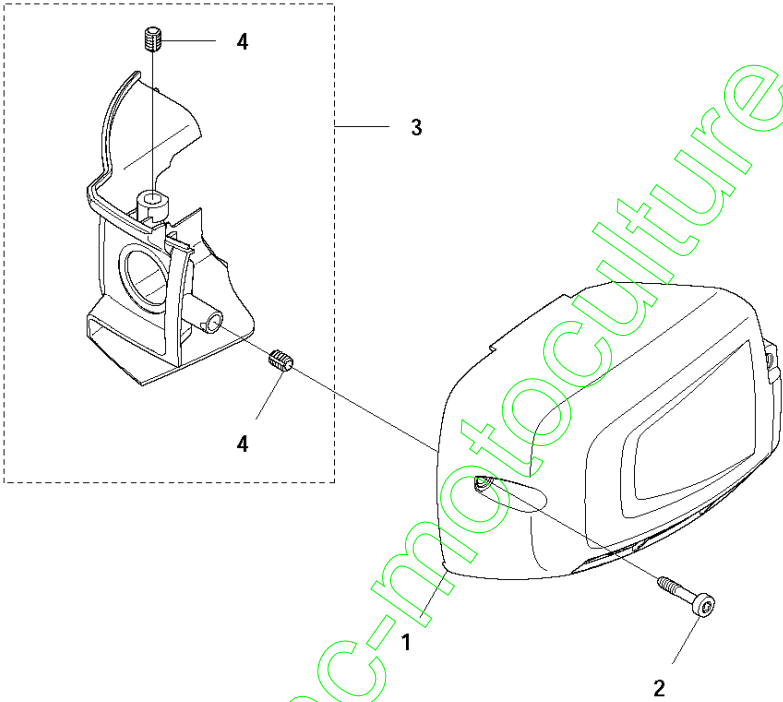

B 122HD60
CYLINDER COVER

www.emc-motoculture.com

CYLINDER COVER

122 HD60

Ref	Part No	Description	Remark	QTY KIT
1	525 74 47-01	HEAT PROTECTOR		1
2	504 08 80-01	SCREW ITXSCM		2
3	575 43 47-01	CYLINDER COVER ASSY		1
4	575 43 46-01	THREAD BUSHING		2 3

www.emc-motoculture.com