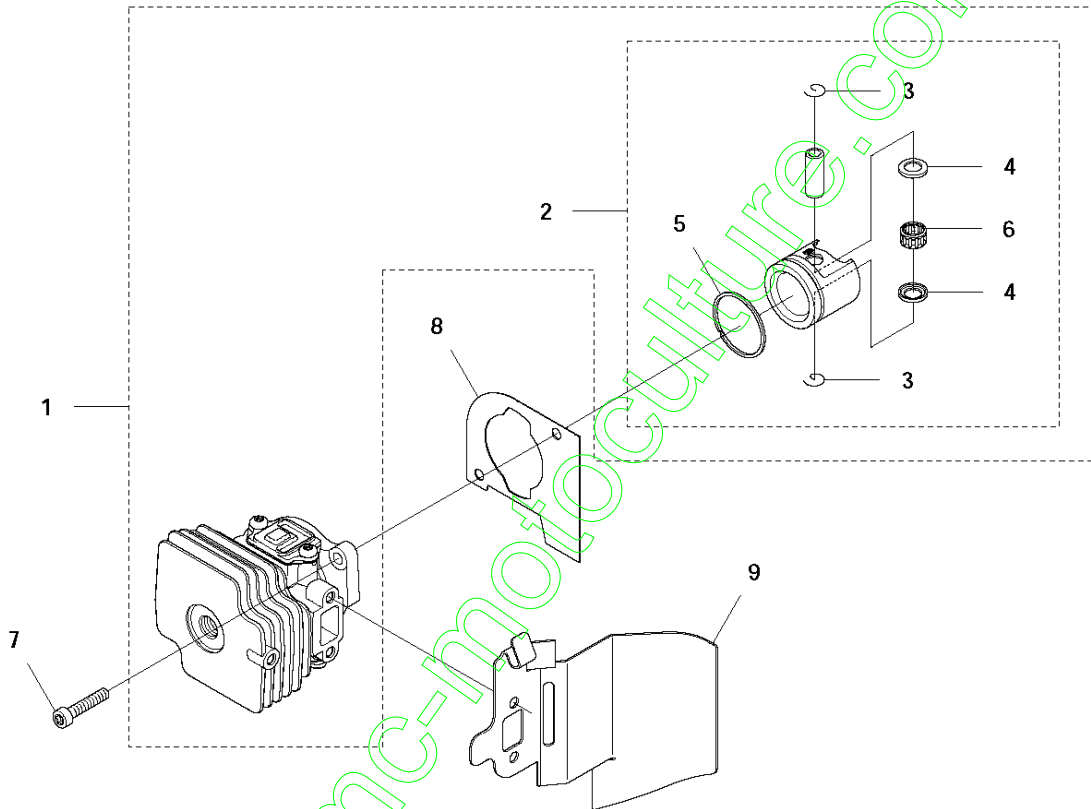

www.emc-motoculture.com

B 122HD60
CYLINDER COVER

www.emc-motoculture.com

CYLINDER COVER

122 HD60

Ref	Part No	Description	Remark	QTY KIT
1	525 74 47-01	HEAT PROTECTOR		1
2	504 08 80-01	SCREW ITXSCM		2
3	575 43 47-01	CYLINDER COVER ASSY		1
4	575 43 46-01	THREAD BUSHING		2 3

www.emc-motoculture.com

G 122HD60
CYLINDER & PISTON

CYLINDER PISTON

122 HD60

Ref	Part No	Description	Remark	QTY KIT
1	577 38 03-01	CYLINDER		1
2	510 22 36-02	PISTON ASSY		1
3	737 44 08-00	CIRCLIP		2
4	525 57 77-01	WASHER		2
5	505 15 58-01	PISTON RING		1
6	575 50 49-01	NEEDLE BEARING		1
7	525 82 50-01	SCREW ITXSCM		2
8	525 52 21-01	GASKET		1
9	523 01 35-01	HEAT DEFLECTOR		1

www.emc-motoculture.com

HANDLE

122 HD60

Ref	Part No	Description	Remark	QTY KIT
1	504 08 93-01	REAR HANDLE		1
2	504 08 97-01	THROTTLE LOCKOUT		1
3	504 08 94-01	THROTTLE CONTROL		1
4	504 08 96-01	SPRING		1
5	504 08 92-01	REAR HANDLE		1
6	537 41 90-01	SWITCH		1
7	574 48 88-02	SHORT CIRCUIT CABLE		1
8	575 57 21-01	THROTTLE CABLE ASSY		1
9	523 01 54-01	HANDLE HOLDER		1
10	573 92 58-01	SCREW ITXSCFT		6
11	525 63 35-01	ANTIVIBRATION ELEMENT		4
12	525 63 37-01	SLEEVE		2
13	734 18 14-55	WASHER		4
14	544 21 84-05	SCREW ITXSCM		2
15	587 13 00-02	LABEL		1
16	544 21 84-03	SCREW ITXSCM		2
17	525 63 36-01	ANTIVIBRATION ELEMENT		4
18	525 63 38-01	SLEEVE		2
19	504 09 12-01	HANDLE		1
20	575 23 20-02	O-RING		1
21	504 08 95-01	LOCKING BUTTON		1
22	504 08 98-01	RECOIL SPRING		1