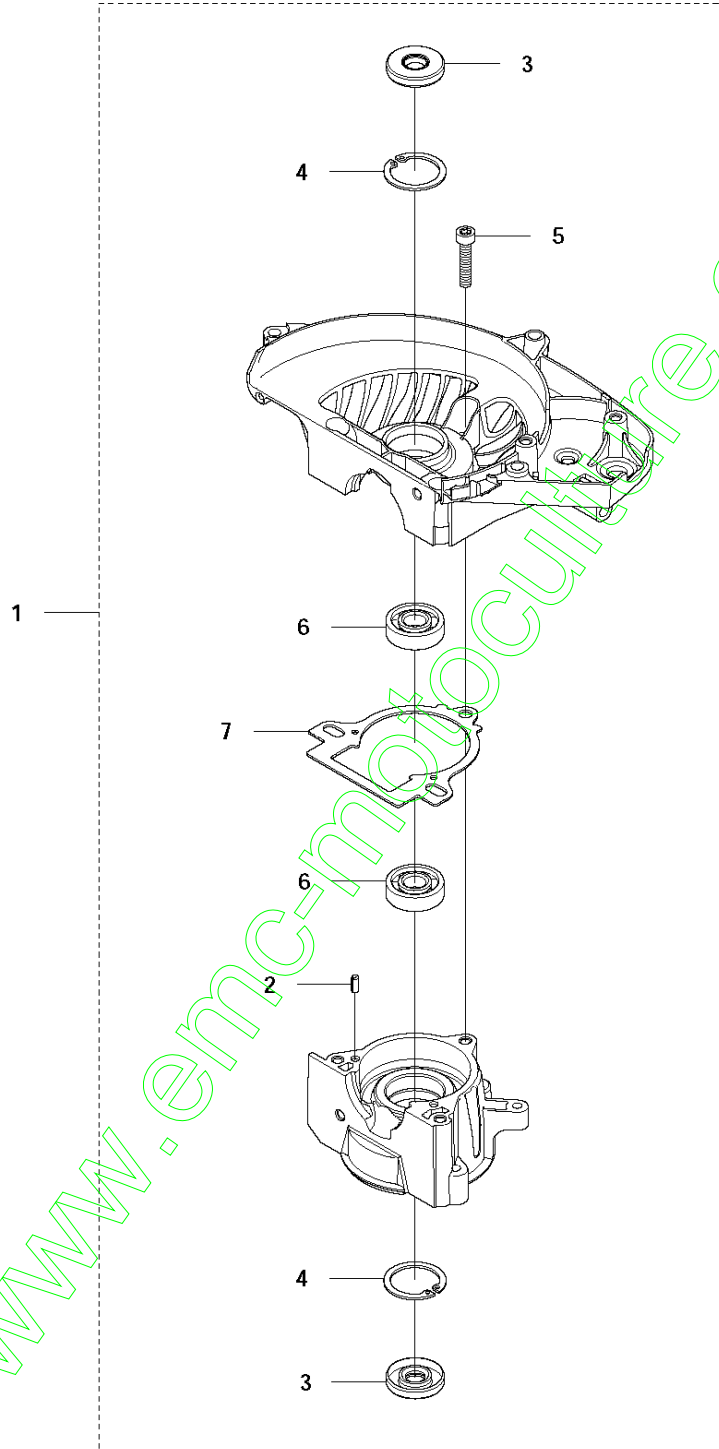

SPARE PARTS LIST

HEDGE TRIMMERS/POLE HEDGE
TRIMMERS

122 HD60

www.emc-noe-culture.com

N 122HD60
ACCESSORIES

ACCESSORIES

122 HD60

Ref	Part No	Description	Remark	QTY KIT
1	577 50 12-01	ACCESSORY BAG		1
2	577 76 56-01	GREASE		1
3	575 73 82-01	COMBINATION WRENCH		1
4	577 50 12-02	ACCESSORY BAG	US	1
5	577 76 56-01	GREASE		4
6	575 73 82-01	COMBINATION WRENCH		4
7	530 03 02-70	OIL	OIL (BLUE CAP) XP 2	4
8	544 14 22-01	GREASE	UL22	1
9	544 14 21-01	GREASE	UL21	1
10	588 81 48-01	GREASE	Shell Gardus	1

www.emc-motoculture.com

L 122HD60
CLUTCH & GEARBOX

CLUTCH & GEARBOX

122 HD60

Ref	Part No	Description	Remark	QTY KIT
1	577 64 76-01	GEAR HOUSING ASSY		1
2	738 21 01-04	BALL BEARING		2
3	525 52 81-01	PEN		1
4	506 44 93-01	CIRCLIP		1
5	578 43 90-01	CLUTCH ASSY		1
6	525 52 84-01	CLUTCH DRUM ASSY		1
7	544 21 84-03	SCREW ITXSCM		3
8	575 65 99-01	GASKET		1
9	523 01 36-01	EXHAUST PIPE ASSY		1
10	525 75 51-01	SCREW ITXSCFM		1
11	525 52 82-01	WEAR PLATE		2
12	525 52 89-01	GEAR WHEEL SHAFT		1
13	525 52 87-01	CONNECTING ROD		2
14	525 52 88-01	GEAR WHEEL		1
15	525 52 90-01	GASKET		1
16	525 52 83-01	HUB CAP		1
17	525 75 51-01	SCREW ITXSCFM		6
18	575 48 41-01	PLUG		1

www.emc-motoculture.com

H 122HD60
CRANKCASE

www.emc-motoculture.com

CRANKCASE

122 HD60

Ref	Part No	Description	Remark	QTY KIT
1	577 66 99-01	CRANKCASE		1
2	525 86 38-01	PIN		2
3	525 63 73-01	SEALING RING		2
4	735 31 27-10	CIRCLIP		2
5	525 82 50-01	SCREW ITXSCM		3
6	525 72 84-01	BALL BEARING		2
7	525 52 19-01	GASKET		1

www.emc-motoculture.com

J 122HD60
CRANK SHAFT

CRANKSHAFT

122 HD60

Ref	Part No	Description	Remark	QTY KIT
1	577 67 00-01	CRANKSHAFT		1
2	575 50 49-01	NEEDLE BEARING		1
3	525 63 73-01	SEALING RING		2
4	525 72 84-01	BALL BEARING		2