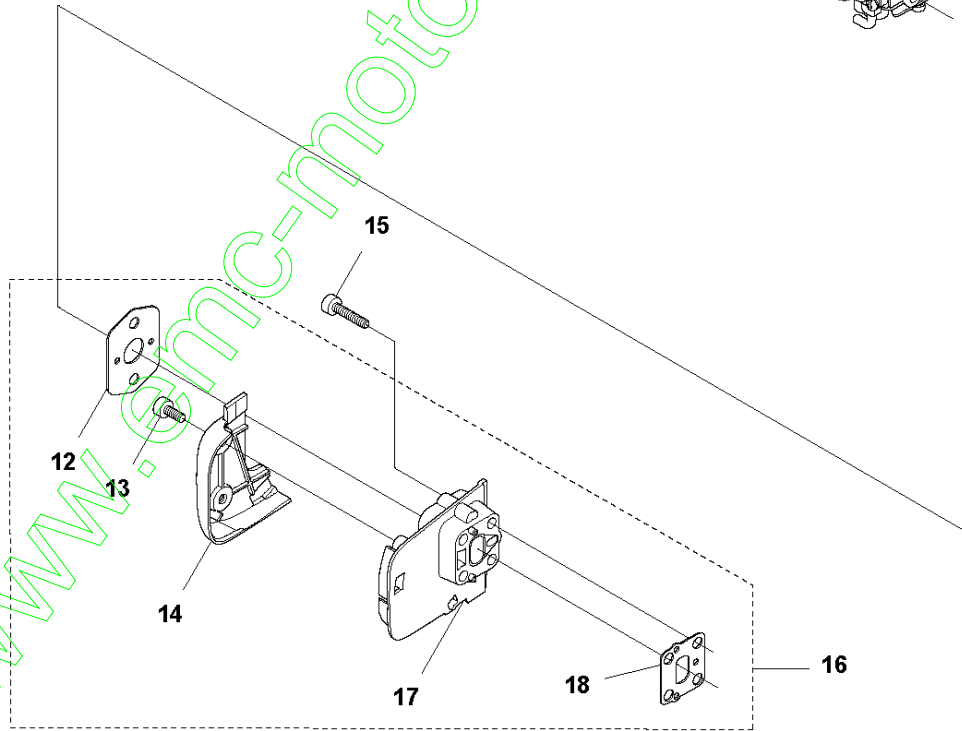

SPARE PARTS LIST

HEDGE TRIMMERS/POLE HEDGE
TRIMMERS

122 HD60

www.emc-noe-culture.com

N 122HD60
ACCESSORIES

ACCESSORIES

122 HD60

Ref	Part No	Description	Remark	QTY KIT
1	577 50 12-01	ACCESSORY BAG		1
2	577 76 56-01	GREASE		1
3	575 73 82-01	COMBINATION WRENCH		1
4	577 50 12-02	ACCESSORY BAG	US	1
5	577 76 56-01	GREASE		4
6	575 73 82-01	COMBINATION WRENCH		4
7	530 03 02-70	OIL	OIL (BLUE CAP) XP 2	4
8	544 14 22-01	GREASE	UL22	1
9	544 14 21-01	GREASE	UL21	1
10	588 81 48-01	GREASE	Shell Gardus	1

www.emc-motoculture.com

C 122HD60
CARBURETOR & AIRFILTER

www.gmc-motoculture.com

CARBURETOR & AIR FILTER

122 HD60

Ref	Part No	Description	Remark	QTY KIT
1	576 64 56-01	DECAL		1
2	537 21 32-09	KNOB		1
3	523 01 31-01	AIR FILTER COVER		1
4	523 01 34-01	AIR FILTER		1
5	573 92 58-02	SCREW ITXSCT		2
6	523 01 25-01	CHOKE		1
7	523 01 27-01	FILTER HOLDER ASSY		1
8	544 10 58-02	TUBULAR RIVET		2
9	544 10 58-03	TUBULAR RIVET		1
10	731 23 14-01	HEXAGON NUT		1
11	523 01 24-01	CARBURETTOR		1
12	525 54 85-01	GASKET		1
13	574 44 40-02	SCREW ITXSCT		2
14	576 27 75-01	BRACKET		1
15	525 76 09-04	SCREW ITXSCT		4
16	525 74 17-01	MANIFOLD		1
17	522 91 13-01	TUBULAR RIVET		4
18	522 91 85-01	GASKET		16
19	588 98 60-01	KIT		1

www.emc-motoculture.com

L 122HD60
CLUTCH & GEARBOX

CLUTCH & GEARBOX

122 HD60

Ref	Part No	Description	Remark	QTY KIT
1	577 64 76-01	GEAR HOUSING ASSY		1
2	738 21 01-04	BALL BEARING		2
3	525 52 81-01	PEN		1
4	506 44 93-01	CIRCLIP		1
5	578 43 90-01	CLUTCH ASSY		1
6	525 52 84-01	CLUTCH DRUM ASSY		1
7	544 21 84-03	SCREW ITXSCM		3
8	575 65 99-01	GASKET		1
9	523 01 36-01	EXHAUST PIPE ASSY		1
10	525 75 51-01	SCREW ITXSCFM		1
11	525 52 82-01	WEAR PLATE		2
12	525 52 89-01	GEAR WHEEL SHAFT		1
13	525 52 87-01	CONNECTING ROD		2
14	525 52 88-01	GEAR WHEEL		1
15	525 52 90-01	GASKET		1
16	525 52 83-01	HUB CAP		1
17	525 75 51-01	SCREW ITXSCFM		6
18	575 48 41-01	PLUG		1