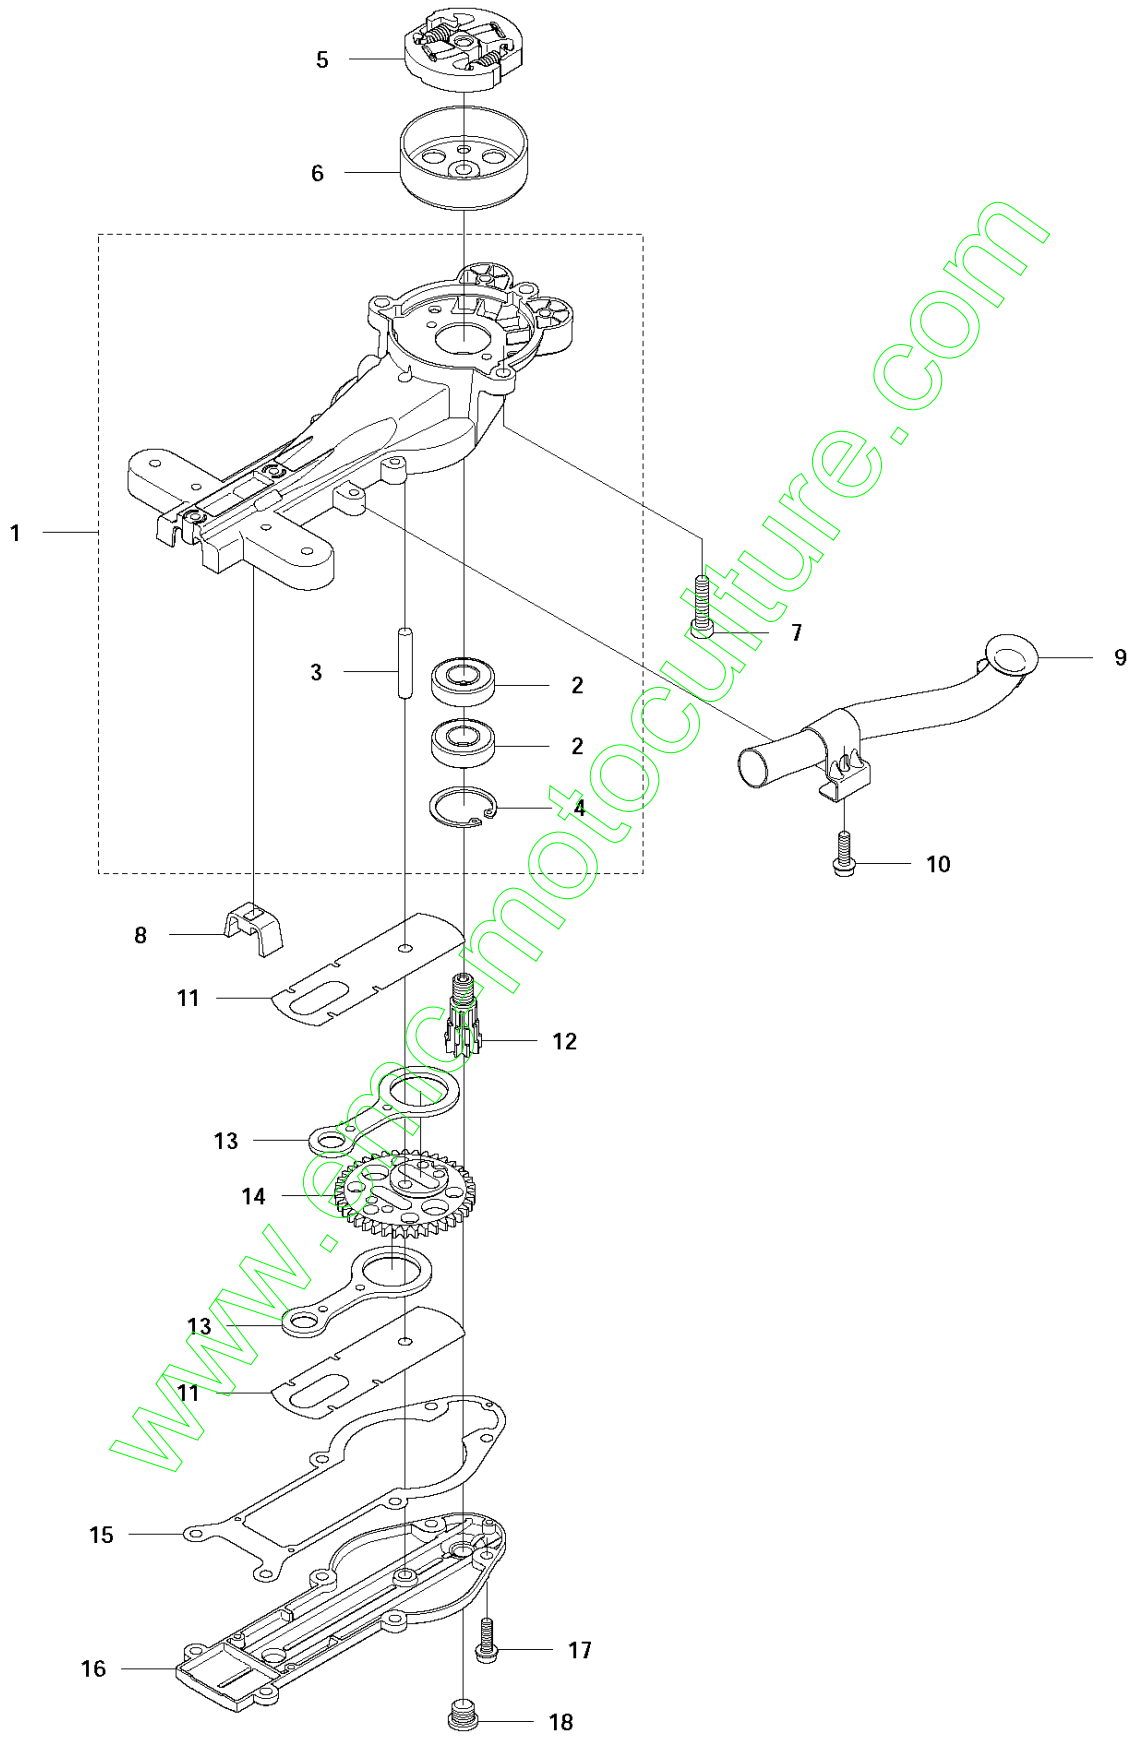

SPARE PARTS LIST

HEDGE TRIMMERS/POLE HEDGE
TRIMMERS

122 HD60

www.emc-noe-culture.com

N 122HD60
ACCESSORIES

ACCESSORIES

122 HD60

Ref	Part No	Description	Remark	QTY KIT
1	577 50 12-01	ACCESSORY BAG		1
2	577 76 56-01	GREASE		1
3	575 73 82-01	COMBINATION WRENCH		1
4	577 50 12-02	ACCESSORY BAG	US	1
5	577 76 56-01	GREASE		4
6	575 73 82-01	COMBINATION WRENCH		4
7	530 03 02-70	OIL	OIL (BLUE CAP) XP 2	4
8	544 14 22-01	GREASE	UL22	1
9	544 14 21-01	GREASE	UL21	1
10	588 81 48-01	GREASE	Shell Gardus	1

www.emc-motoculture.com

C 122HD60
CARBURETOR & AIRFILTER

www.gmc-motoculture.com

CARBURETOR & AIR FILTER

122 HD60

Ref	Part No	Description	Remark	QTY KIT
1	576 64 56-01	DECAL		1
2	537 21 32-09	KNOB		1
3	523 01 31-01	AIR FILTER COVER		1
4	523 01 34-01	AIR FILTER		1
5	573 92 58-02	SCREW ITXSCT		2
6	523 01 25-01	CHOKE		1
7	523 01 27-01	FILTER HOLDER ASSY		1
8	544 10 58-02	TUBULAR RIVET		2
9	544 10 58-03	TUBULAR RIVET		1
10	731 23 14-01	HEXAGON NUT		1
11	523 01 24-01	CARBURETTOR		1
12	525 54 85-01	GASKET		1
13	574 44 40-02	SCREW ITXSCT		2
14	576 27 75-01	BRACKET		1
15	525 76 09-04	SCREW ITXSCT		4
16	525 74 17-01	MANIFOLD		1
17	522 91 13-01	TUBULAR RIVET		4
18	522 91 85-01	GASKET		16
19	588 98 60-01	KIT		1

www.emc-motoculture.com

L 122HD60
CLUTCH & GEARBOX

CLUTCH & GEARBOX

122 HD60

Ref	Part No	Description	Remark	QTY KIT
1	577 64 76-01	GEAR HOUSING ASSY		1
2	738 21 01-04	BALL BEARING		2
3	525 52 81-01	PEN		1
4	506 44 93-01	CIRCLIP		1
5	578 43 90-01	CLUTCH ASSY		1
6	525 52 84-01	CLUTCH DRUM ASSY		1
7	544 21 84-03	SCREW ITXSCM		3
8	575 65 99-01	GASKET		1
9	523 01 36-01	EXHAUST PIPE ASSY		1
10	525 75 51-01	SCREW ITXSCFM		1
11	525 52 82-01	WEAR PLATE		2
12	525 52 89-01	GEAR WHEEL SHAFT		1
13	525 52 87-01	CONNECTING ROD		2
14	525 52 88-01	GEAR WHEEL		1
15	525 52 90-01	GASKET		1
16	525 52 83-01	HUB CAP		1
17	525 75 51-01	SCREW ITXSCFM		6
18	575 48 41-01	PLUG		1