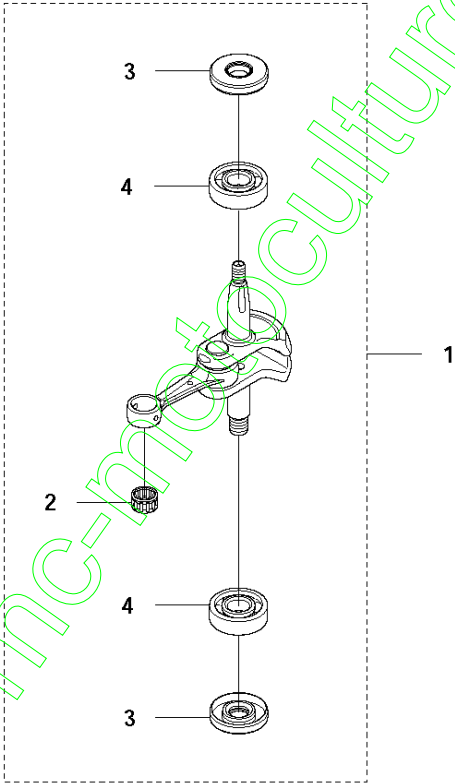

www.emc-motoculture.com

L 122HD60
CLUTCH & GEARBOX

CLUTCH & GEARBOX

122 HD60

Ref	Part No	Description	Remark	QTY KIT
1	577 64 76-01	GEAR HOUSING ASSY		1
2	738 21 01-04	BALL BEARING		2
3	525 52 81-01	PEN		1
4	506 44 93-01	CIRCLIP		1
5	578 43 90-01	CLUTCH ASSY		1
6	525 52 84-01	CLUTCH DRUM ASSY		1
7	544 21 84-03	SCREW ITXSCM		3
8	575 65 99-01	GASKET		1
9	523 01 36-01	EXHAUST PIPE ASSY		1
10	525 75 51-01	SCREW ITXSCFM		1
11	525 52 82-01	WEAR PLATE		2
12	525 52 89-01	GEAR WHEEL SHAFT		1
13	525 52 87-01	CONNECTING ROD		2
14	525 52 88-01	GEAR WHEEL		1
15	525 52 90-01	GASKET		1
16	525 52 83-01	HUB CAP		1
17	525 75 51-01	SCREW ITXSCFM		6
18	575 48 41-01	PLUG		1

www.emc-motoculture.com

H 122HD60
CRANKCASE

www.emc-motoculture.com

CRANKCASE

122 HD60

Ref	Part No	Description	Remark	QTY KIT
1	577 66 99-01	CRANKCASE		1
2	525 86 38-01	PIN		2
3	525 63 73-01	SEALING RING		2
4	735 31 27-10	CIRCLIP		2
5	525 82 50-01	SCREW ITXSCM		3
6	525 72 84-01	BALL BEARING		2
7	525 52 19-01	GASKET		1

www.emc-motoculture.com

J 122HD60
CRANK SHAFT

CRANKSHAFT

122 HD60

Ref	Part No	Description	Remark	QTY KIT
1	577 67 00-01	CRANKSHAFT		1
2	575 50 49-01	NEEDLE BEARING		1
3	525 63 73-01	SEALING RING		2
4	525 72 84-01	BALL BEARING		2

www.emc-motoculture.com

M 122HD60
CUTTING EQUIPMENT

CUTTING EQUIPMENT

122 HD60

Ref	Part No	Description	Remark	QTY KIT
1	731 71 14-51	HEXAGON NUT FLANGE		2
2	731 23 14-01	HEXAGON NUT		8
3	525 35 08-02	BAR		1
4	525 35 17-01	WEAR PLATE		1
5	525 35 15-01	BLADE		2
6	525 35 12-01	BAR		1
7	525 35 19-01	SPACER		10
8	525 75 51-05	SCREW ITXSCFM		8
9	525 35 20-01	BRACKET		1
10	525 75 51-03	SCREW ITXSCFM		2
11	504 08 85-02	TRANSPORT GUARD		1