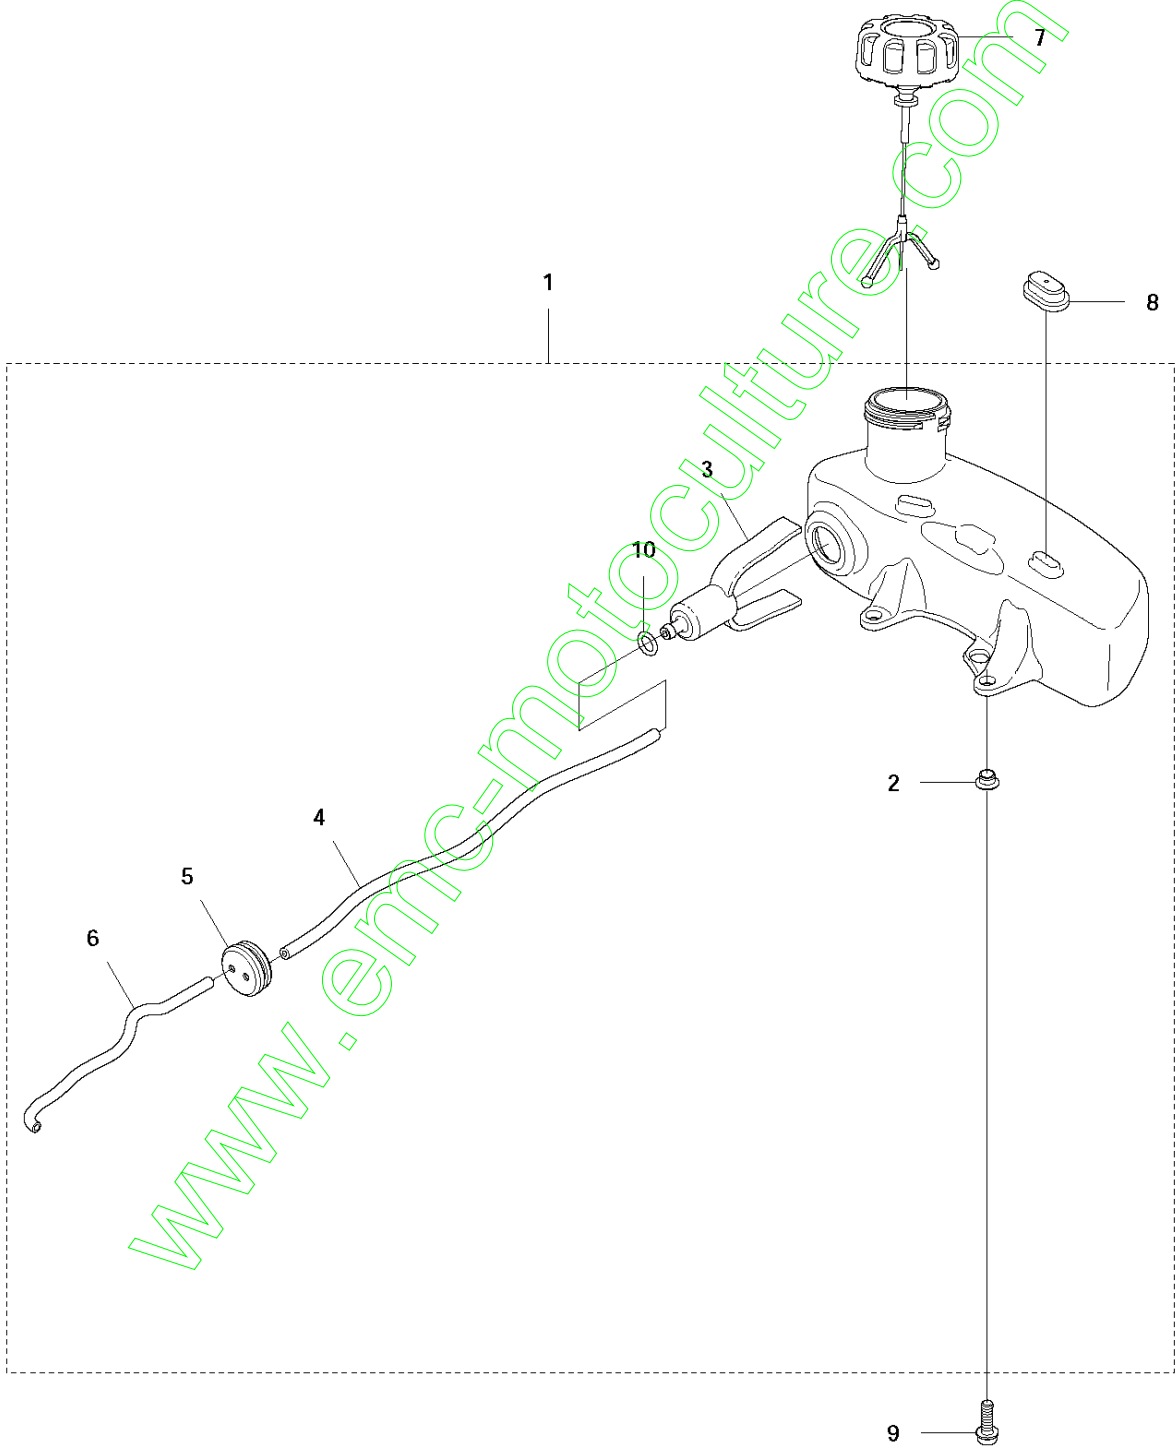

D 122HD60
FUEL TANK

FUEL TANK

122 HD60

Ref	Part No	Description	Remark	QTY KIT
1	523 01 42-03	TANK ASSY		1
2	544 10 58-02	TUBULAR RIVET		2
3	574 60 39-01	FUEL FILTER		1
4	544 32 50-02	FUEL HOSE	300mm	1
5	575 55 38-01	GROMMET		1
6	574 60 02-01	HOSE	150mm	1
7	504 11 32-01	TANK CAP		1
8	525 82 20-01	FUEL TANK ISOLATOR		2
9	525 75 51-01	SCREW ITXSCFM		2
10	537 18 49-01	O-RING		1

www.emc-motoculture.com