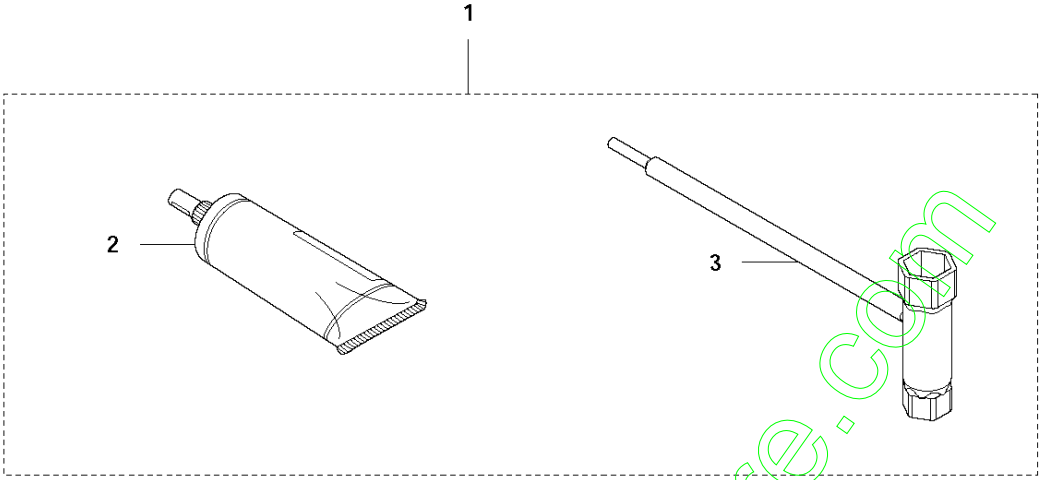

SPARE PARTS LIST

HEDGE TRIMMERS/POLE HEDGE
TRIMMERS

122 HD60

www.emc-noe-culture.com

N 122HD60
ACCESSORIES

ACCESSORIES

122 HD60

Ref	Part No	Description	Remark	QTY KIT
1	577 50 12-01	ACCESSORY BAG		1
2	577 76 56-01	GREASE		1
3	575 73 82-01	COMBINATION WRENCH		1
4	577 50 12-02	ACCESSORY BAG	US	1
5	577 76 56-01	GREASE		4
6	575 73 82-01	COMBINATION WRENCH		4
7	530 03 02-70	OIL	OIL (BLUE CAP) XP 2	4
8	544 14 22-01	GREASE	UL22	1
9	544 14 21-01	GREASE	UL21	1
10	588 81 48-01	GREASE	Shell Gardus	1