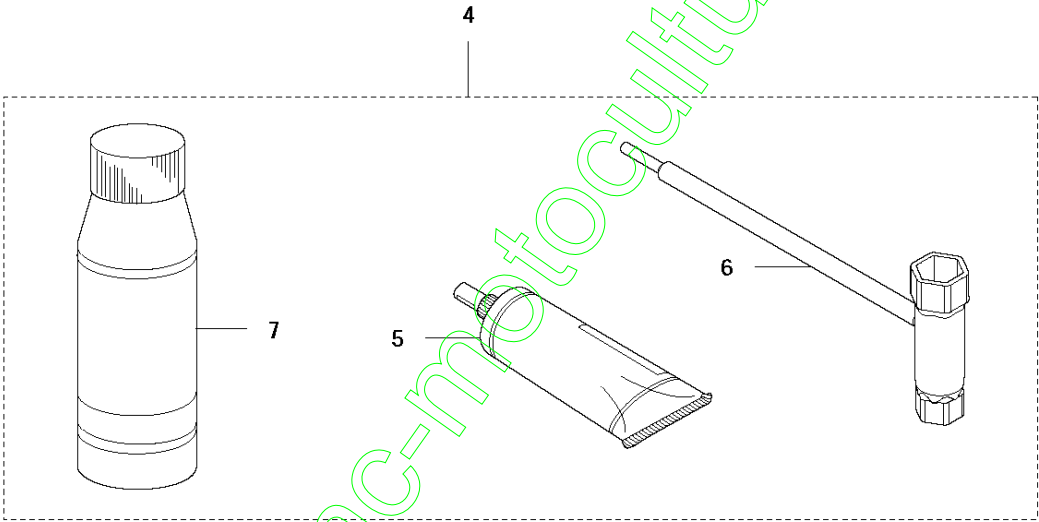

SPARE PARTS LIST

HEDGE TRIMMERS/POLE HEDGE
TRIMMERS

122 HD60

www.emc-noe-culture.com

N 122HD60
ACCESSORIES

ACCESSORIES

122 HD60

Ref	Part No	Description	Remark	QTY KIT
1	577 50 12-01	ACCESSORY BAG		1
2	577 76 56-01	GREASE		1
3	575 73 82-01	COMBINATION WRENCH		1
4	577 50 12-02	ACCESSORY BAG	US	1
5	577 76 56-01	GREASE		4
6	575 73 82-01	COMBINATION WRENCH		4
7	530 03 02-70	OIL	OIL (BLUE CAP) XP 2	4
8	544 14 22-01	GREASE	UL22	1
9	544 14 21-01	GREASE	UL21	1
10	588 81 48-01	GREASE	Shell Gardus	1