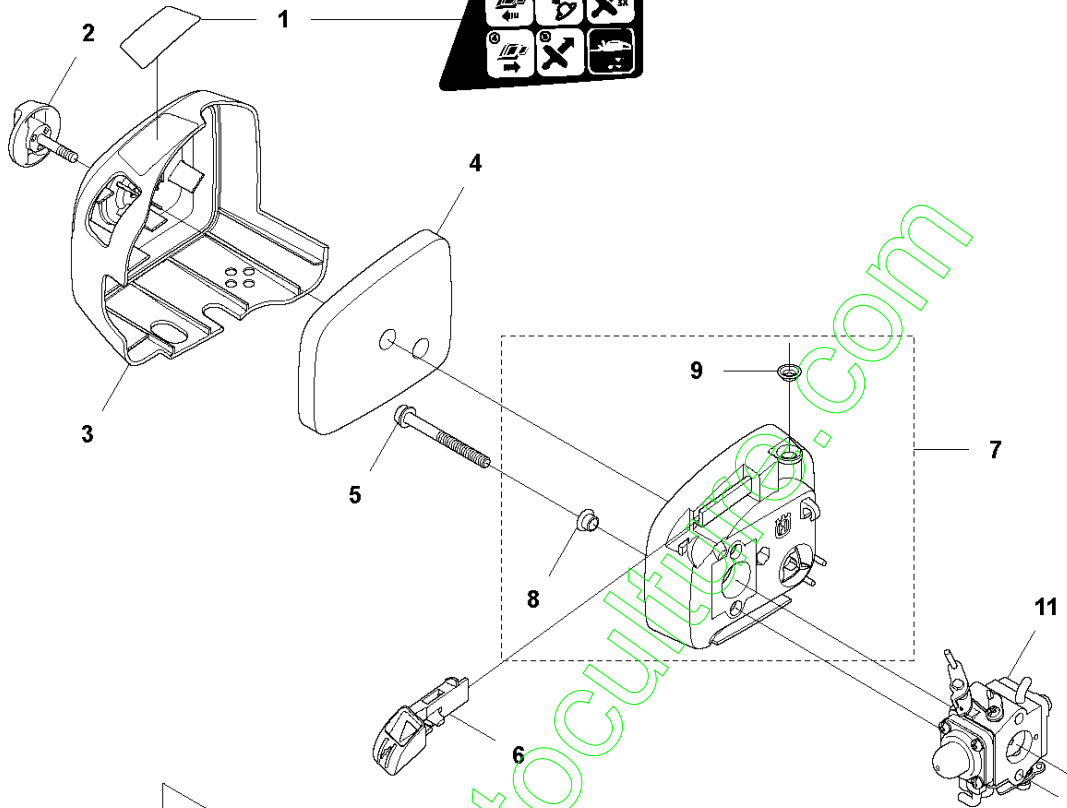

SPARE PARTS LIST

HEDGE TRIMMERS/POLE HEDGE
TRIMMERS

122 HD60

www.emc-noe-culture.com

N 122HD60
ACCESSORIES

ACCESSORIES

122 HD60

Ref	Part No	Description	Remark	QTY KIT
1	577 50 12-01	ACCESSORY BAG		1
2	577 76 56-01	GREASE		1
3	575 73 82-01	COMBINATION WRENCH		1
4	577 50 12-02	ACCESSORY BAG	US	1
5	577 76 56-01	GREASE		4
6	575 73 82-01	COMBINATION WRENCH		4
7	530 03 02-70	OIL	OIL (BLUE CAP) XP 2	4
8	544 14 22-01	GREASE	UL22	1
9	544 14 21-01	GREASE	UL21	1
10	588 81 48-01	GREASE	Shell Gardus	1

www.emc-motoculture.com

C 122HD60
CARBURETOR & AIRFILTER

www.gmc-motoculture.com

CARBURETOR & AIR FILTER

122 HD60

Ref	Part No	Description	Remark	QTY KIT
1	576 64 56-01	DECAL		1
2	537 21 32-09	KNOB		1
3	523 01 31-01	AIR FILTER COVER		1
4	523 01 34-01	AIR FILTER		1
5	573 92 58-02	SCREW ITXSCT		2
6	523 01 25-01	CHOKE		1
7	523 01 27-01	FILTER HOLDER ASSY		1
8	544 10 58-02	TUBULAR RIVET		2
9	544 10 58-03	TUBULAR RIVET		1
10	731 23 14-01	HEXAGON NUT		1
11	523 01 24-01	CARBURETTOR		1
12	525 54 85-01	GASKET		1
13	574 44 40-02	SCREW ITXSCT		2
14	576 27 75-01	BRACKET		1
15	525 76 09-04	SCREW ITXSCT		4
16	525 74 17-01	MANIFOLD		1
17	522 91 13-01	TUBULAR RIVET		4
18	522 91 85-01	GASKET		16
19	588 98 60-01	KIT		1

www.emc-motoculture.com

L 122HD60
CLUTCH & GEARBOX

CLUTCH & GEARBOX

122 HD60

Ref	Part No	Description	Remark	QTY KIT
1	577 64 76-01	GEAR HOUSING ASSY		1
2	738 21 01-04	BALL BEARING		2
3	525 52 81-01	PEN		1
4	506 44 93-01	CIRCLIP		1
5	578 43 90-01	CLUTCH ASSY		1
6	525 52 84-01	CLUTCH DRUM ASSY		1
7	544 21 84-03	SCREW ITXSCM		3
8	575 65 99-01	GASKET		1
9	523 01 36-01	EXHAUST PIPE ASSY		1
10	525 75 51-01	SCREW ITXSCFM		1
11	525 52 82-01	WEAR PLATE		2
12	525 52 89-01	GEAR WHEEL SHAFT		1
13	525 52 87-01	CONNECTING ROD		2
14	525 52 88-01	GEAR WHEEL		1
15	525 52 90-01	GASKET		1
16	525 52 83-01	HUB CAP		1
17	525 75 51-01	SCREW ITXSCFM		6
18	575 48 41-01	PLUG		1