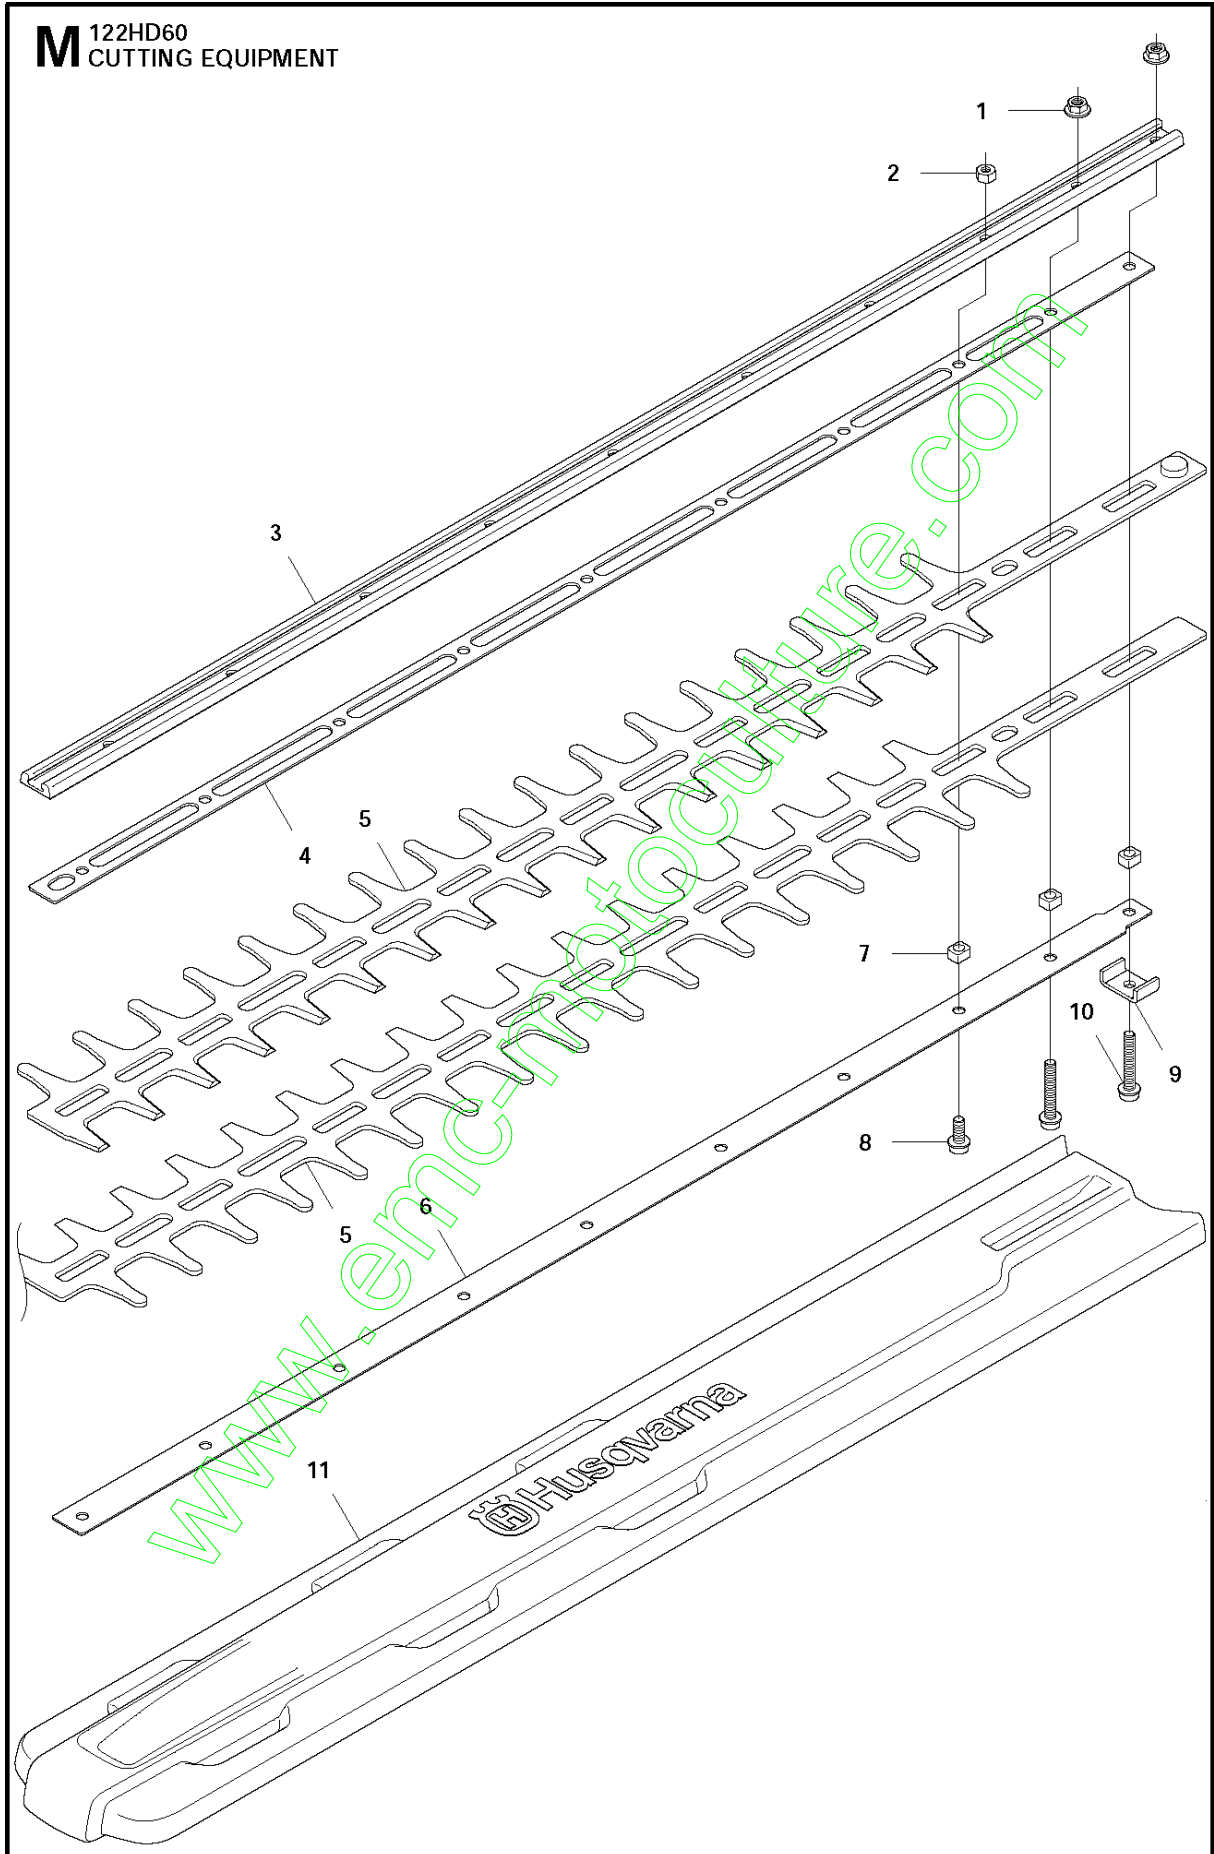

M 122HD60
CUTTING EQUIPMENT

CUTTING EQUIPMENT

122 HD60

Ref	Part No	Description	Remark	QTY KIT
1	731 71 14-51	HEXAGON NUT FLANGE		2
2	731 23 14-01	HEXAGON NUT		8
3	525 35 08-02	BAR		1
4	525 35 17-01	WEAR PLATE		1
5	525 35 15-01	BLADE		2
6	525 35 12-01	BAR		1
7	525 35 19-01	SPACER		10
8	525 75 51-05	SCREW ITXSCFM		8
9	525 35 20-01	BRACKET		1
10	525 75 51-03	SCREW ITXSCFM		2
11	504 08 85-02	TRANSPORT GUARD		1

www.emc-motoculture.com