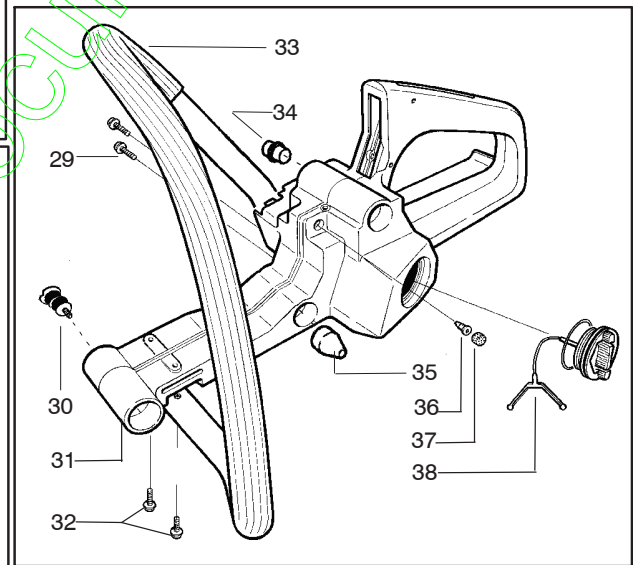

Ref.	Part No.	Description	Ref.	Part No.	Description	Ref.	Part No.	Description
1	530038491	Starter Handle	12	530015896	Screw	25	530014497	Assy. Fuel Pickup
2	530069232	Rope Kit	13	503717901	Ignition Switch	26	530069587	Kit - Throttle Trigger
3	530015920	Screw	14	530039147	Assy. Flywheel (incl.16)	27	530015805	Screw
4	530016080	Screw	15	530015127	Flywheel Washer	28	530014381	Assy. Spike
5	530069313	Starter-Pulley Kit	16	530016071	Nut	29	530015940	Screw
6	530015891	Recall Spring	17	530023817	Screw -Starter Dog	30	530029870	Isolator
7	530047599	Fan Housing Assembly	18	530015895	Screw	31	530052446	Assy. -Tank/Handle
8	530015892	Screw	19	530039143	Module - Ignition	32	530015843	Screw
9	530015893	Screw	20	530029869	Wire - Throttle	33	530049876	Handle-Front
10	---	Decal -Model	21	530029863	Cap - Wire	34	530052439	Isolator - Limiter
	530053459	136	22	530029860	Pin	35	530029984	Isolator Bumper
	530053460	141	23	530029861	Spring	36	530026119	Valve - Check
11	530403257	Leadwire Harness Ass'y.	24	530069247	Kit - Fuel line	37	530038264	Plug - Vent
						38	530071266	Kit-Fuel Cap-Assy

✓ = NEW PART NUMBER FOR THIS IPL   * = REFER TO THE SERVICE REFERENCE INDICATED FOR MORE INFORMATION. (LOCATED AT END OF IPL)
● = THESE PARTS ARE ILLUSTRATED FOR CLARITY. ORDER COMPLETE ASSEMBLY.