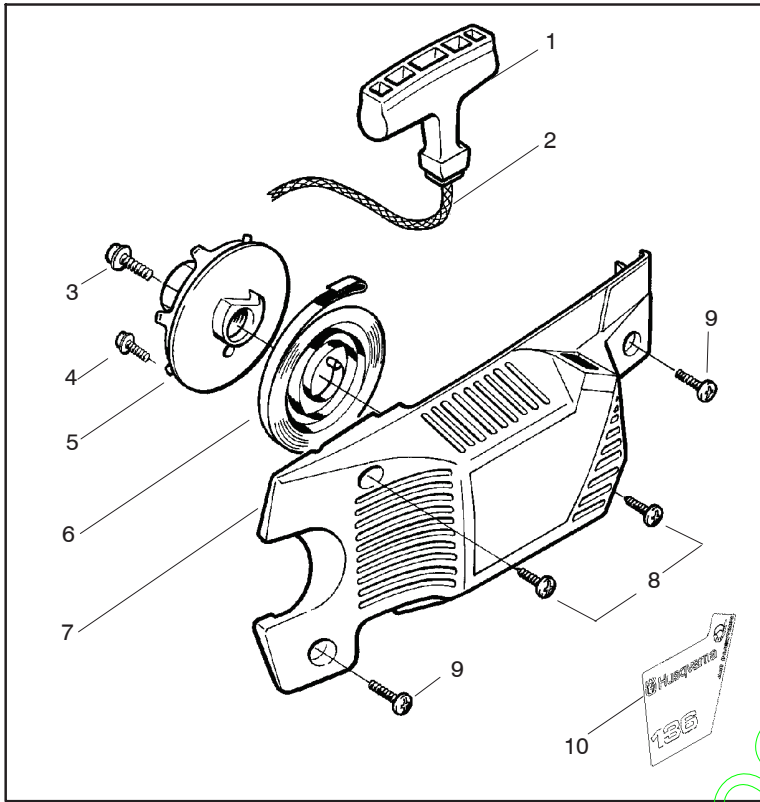

Ref.	Part No.	Description	Ref.	Part No.	Description	Ref.	Part No.	Description
1	530038491	Starter Handle	12	530015896	Screw	25	530014497	Assy. Fuel Pickup
2	530069232	Rope Kit	13	503717901	Ignition Switch	26	530069587	Kit - Throttle Trigger
3	530015920	Screw	14	530039147	Assy. Flywheel (incl.16)	27	530015805	Screw
4	530016080	Screw	15	530015127	Flywheel Washer	28	530014381	Assy. Spike
5	530069313	Starter-Pulley Kit	16	530016071	Nut	29	530015940	Screw
6	530015891	Recall Spring	17	530023817	Screw -Starter Dog	30	530029870	Isolator
7	530047599	Fan Housing Assembly	18	530015895	Screw	31	530052446	Assy. -Tank/Handle
8	530015892	Screw	19	530039143	Module - Ignition	32	530015843	Screw
9	530015893	Screw	20	530029869	Wire - Throttle	33	530049876	Handle-Front
10	---	Decal -Model	21	530029863	Cap - Wire	34	530052439	Isolator - Limiter
	530053459	136	22	530029860	Pin	35	530029984	Isolator Bumper
	530053460	141	23	530029861	Spring	36	530026119	Valve - Check
11	530403257	Leadwire Harness Ass'y.	24	530069247	Kit - Fuel line	37	530038264	Plug - Vent
						38	530071266	Kit-Fuel Cap-Assy

✓ = NEW PART NUMBER FOR THIS IPL   * = REFER TO THE SERVICE REFERENCE INDICATED FOR MORE INFORMATION. (LOCATED AT END OF IPL)
● = THESE PARTS ARE ILLUSTRATED FOR CLARITY. ORDER COMPLETE ASSEMBLY.