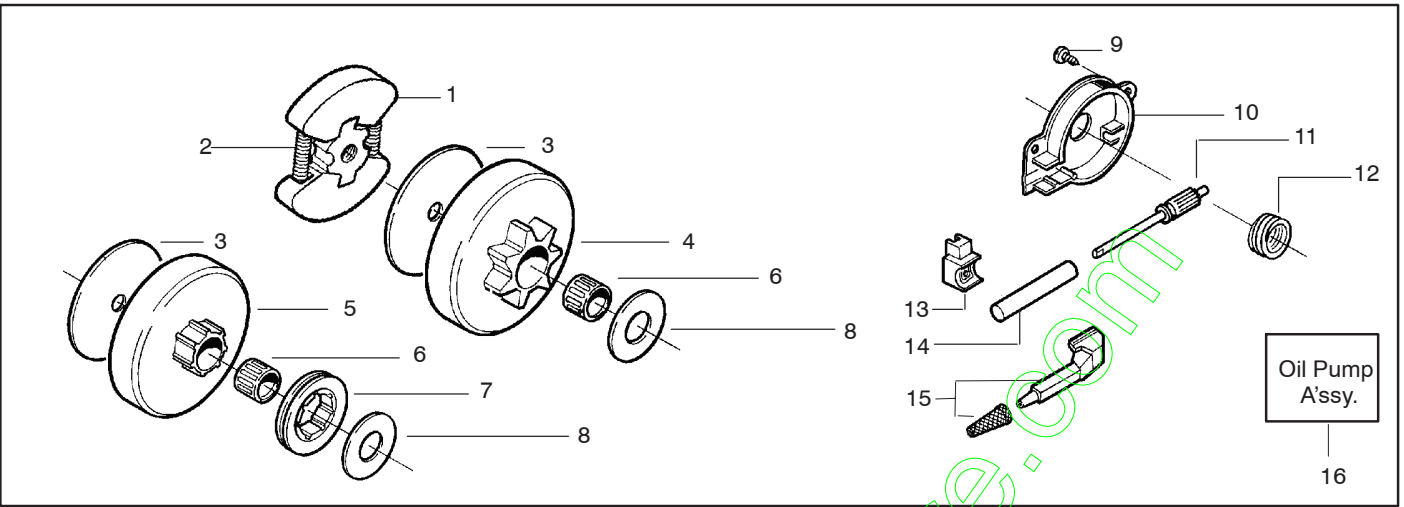

Ref.	Part No.	Description	Ref.	Part No.	Description
1	530014949	Clutch Assembly (incl. 2)	18	530052440	Tube-Oil Vent
2	530094188	Spring - Clutch	19	530015896	Screw (optional)
3	530015611	Clutch Washer	20	530047855	Bar Plate
4	530047061	Clutch Drum w/Bearing Ass'y. 3/8"	21	530015878	Screw
5	530069316	Drum, Adapt. & Bearing Kit (incl. 6 & 7)	22	530029850	Chain Catcher
6	530032119	Clutch Bearing	23	530015917	Nut
7	530028650	Rim-Floating (.325)	24	530019228	Gasket
8	530015907	Thrust Washer	25	530036043	Bar Stud Plate
9	530015896	Screw	26	530015877	Bar Bolt
10	530029835	Oil Pump Housing	27	530015893	Screw
11	530029838	Plunger & Gear Assembly	28	530052428	Cover
12	530029833	Oil Pump Worm	29	530029831	Choke Lever
13	530019174	Oil Seal	30	530029830	Grommet
14	530029834	Oil Pump Barrel	31	530015922	Type "U" Speed Nut
15	530014776	Oil Pick-Up and Screen Assembly	32	530029800	Baffle Plate
16	530014410	Oil Pump Assembly (Includes 10,11 & 14)	33	530016037	Screw
17	530069942	Kit - Chassis Ass'y.	34	501765602	Assy.- Oil Tank Cap
4	530069342	Clutch Drum w/Bearing Ass'y. .325"			