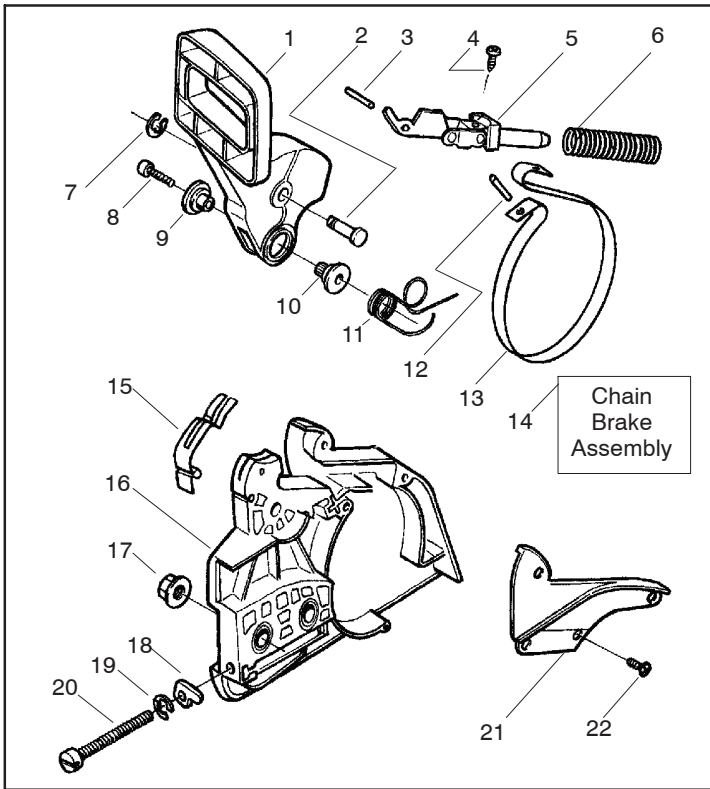

PARTS LIST NO. 106-232761		Husqvarna® PARTS LIST	MODEL(s) 136 & 141	
DATE 12/10/03	REPLACES 106-232761-6/11/03		Note: Illustration may differ from actual model due to design changes	PAGE NO. 1

Ref.	Part No.	Description	Ref.	Part No.	Description
1	530071348	Actuating Lever	27	530037652	Heat Insulator
2	530029879	Pivot Pin	28	530037640	Muffler-Plate
3	530015915	Pin-Link	29	530019205	Muffler Gasket
4	530015911	Screw	30	-	Piston Kit (Includes pin and 31,32,33)
5	530054741	Front Link Ass'y.		530069944	(136)
6	530016237	Chain Brake Spring		530069454	(141)
7	530038593	Retainer	31	-	Piston Ring
8	530016384	Screw		530029805	(136)
9	530056531	Journal-Right		530029982	(141)
10	530029881	Journal-Left	32	530032117	Piston Pin Bearing
11	530015910	Handguard Spring	33	530015697	Piston Pin Retainer
12	530015913	Pin-Spring	34	*****	Cap-Crankcase
13	530052232	Brake Band	35	530015897	Screw
14	530054802	Chain Brake Assembly		Not Shown	
15	530029878	Position Spring		-	Operator Manual
16	530049483	Clutch Cover		530163874	U.S./Canada/Mexico
17	530015917	Nut-Bar		530163872	European I
18	530015826	Bar Adjusting Pin		530163873	European II
19	530038593	Retainer		530163871	Scan.
20	530016110	Screw-Bar Adjusting		530164305	Japan
21	530053035	Chain Brake Spring Cover		530031135	Scrench
22	530015911	Screw		530031136	Worm Gear Puller
23	530016154	Screw		530031112	Clutch Ass'y. Tool
24	530047609	Cylinder Shield Ass'y.		530047941	Kickback Decal
25	952030150	Spark Plug (RCJ-7Y)		530037912	Scabbard
26	---	Kit-Cylinder (incl.#34)			
	*****	(136)			
	*****	(141)			

✓ = NEW PART NUMBER FOR THIS IPL   * = REFER TO THE SERVICE REFERENCE INDICATED FOR MORE INFORMATION. (LOCATED AT END OF IPL)
● = THESE PARTS ARE ILLUSTRATED FOR CLARITY. ORDER COMPLETE ASSEMBLY.