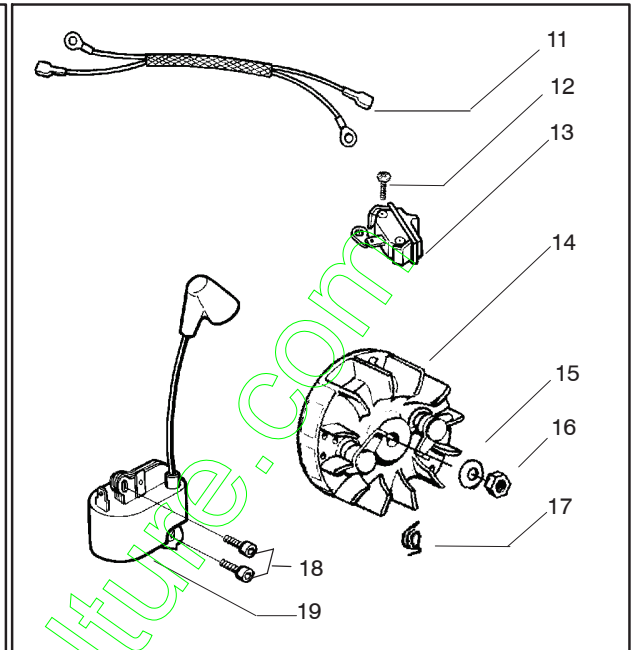

Ref.	Part No.	Description	Ref.	Part No.	Description	Ref.	Part No.	Description
1	530038491	Starter Handle	12	530015896	Screw	25	530014497	Assy. Fuel Pickup
2	530069232	Rope Kit	13	503717901	Ignition Switch	26	530069587	Kit - Throttle Trigger
3	530015920	Screw	14	530039147	Assy. Flywheel (incl.16)	27	530015805	Screw
4	530016080	Screw	15	530015127	Flywheel Washer	28	530014381	Assy. Spike
5	530069313	Starter-Pulley Kit	16	530016071	Nut	29	530015940	Screw
6	530015891	Recall Spring	17	530023817	Screw -Starter Dog	30	530029870	Isolator
7	530047599	Fan Housing Assembly	18	530015895	Screw	31	530052446	Assy. -Tank/Handle
8	530015892	Screw	19	530039143	Module - Ignition	32	530015843	Screw
9	530015893	Screw	20	530029869	Wire - Throttle	33	530049876	Handle-Front
10	---	Decal -Model	21	530029863	Cap - Wire	34	530052439	Isolator - Limiter
	530053459	136	22	530029860	Pin	35	530029984	Isolator Bumper
	530053460	141	23	530029861	Spring	36	530026119	Valve - Check
11	530403257	Leadwire Harness Ass'y.	24	530069247	Kit - Fuel line	37	530038264	Plug - Vent
						38	530071266	Kit-Fuel Cap-Assy

✓ = NEW PART NUMBER FOR THIS IPL   * = REFER TO THE SERVICE REFERENCE INDICATED FOR MORE INFORMATION. (LOCATED AT END OF IPL)
● = THESE PARTS ARE ILLUSTRATED FOR CLARITY. ORDER COMPLETE ASSEMBLY.