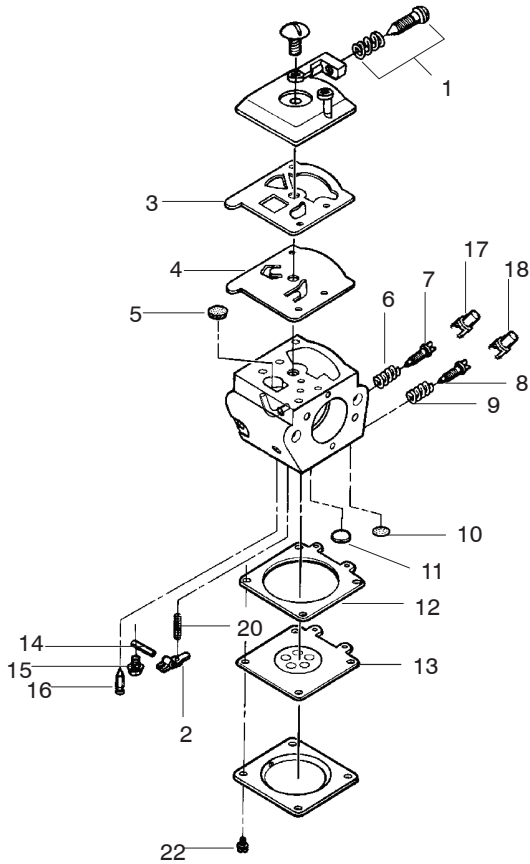

PARTS LIST NO. 106-232761		Husqvarna® PARTS LIST	MODEL(s) 136 & 141
DATE 12/10/03	REPLACES 106-232761-6/11/03		PAGE NO. 5
Note: Illustration may differ from actual model due to design changes			

Kit - Carburetor Assembly No. 530071510 (WT-540)
Kit - Carburetor Assembly No. 530069629 (WT-289)
Kit - Carburetor Assembly No. 530035482 (WT-542)

Carburetor CIQ-W6 Zama -
See Service Reference

Ref.	Part No.	Description	Ref.	Part No.	Description
1.	530035296	Idle Adv. Screw Kit	19.	-	Carburetor Repair Kit (Incl. 3-5 & 10-18)
2.	530035031	Metering Lever		530069826	Walbro
3.	530035164	Fuel Pump Gasket		530035269	Zama
4.	530035166	Fuel Pump Diaphragm	20.	530035188	Metering Lever Spring
5.	507432582	Fuel Inlet Screen	21.	-	Gasket/Diaphragm Kit (Incl. 3, 4, 12 & 13)
6.	530035293	Needle Spring (Low Speed)		530069844	Walbro
7.	530035281	Low Speed Needle		530035270	Zama
8.	530037259	High Speed Needle	22.	530035021	Metering Cover Screw Ass'y
9.	530035295	Needle Spring (High Speed)		Not Shown	
10.	530035162	Welch Plug (5/16)		530031157	Limiter Cap Removal Tool
11.	530035225	Cup Plug		530031161	Limiter Cap Insertion Tool
12.	530035165	Metering Diaphragm Gasket	Zama Carburetor Service Reference		
13.	530035014	Metering Diaphragm		★★★★★	If replacing the complete Zama Carburetor, it is not serviceable; you will need to order #530069629 Walbro Carburetor Ass'y.
14.	530035028	Metering Lever Pin			
15.	530035016	Metering Lever Pin Screw			
16.	530035106	Inlet Needle Valve			
17.	530038479	Limiter Cap High			
18.	530038478	Limiter Cap Low			

Kit - Carburetor Assembly No. 530071692 - WT-660 (US/Can/Mex.)

Kit - Carburetor Assembly No. 530071704 - WT-660 (Export Only)

Note: No Repair kits are available for these carburetors, please order the complete assembly part number.

✓ = NEW PART NUMBER FOR THIS IPL   * = REFER TO THE SERVICE REFERENCE INDICATED FOR MORE INFORMATION. (LOCATED AT END OF IPL)
● = THESE PARTS ARE ILLUSTRATED FOR CLARITY. ORDER COMPLETE ASSEMBLY.