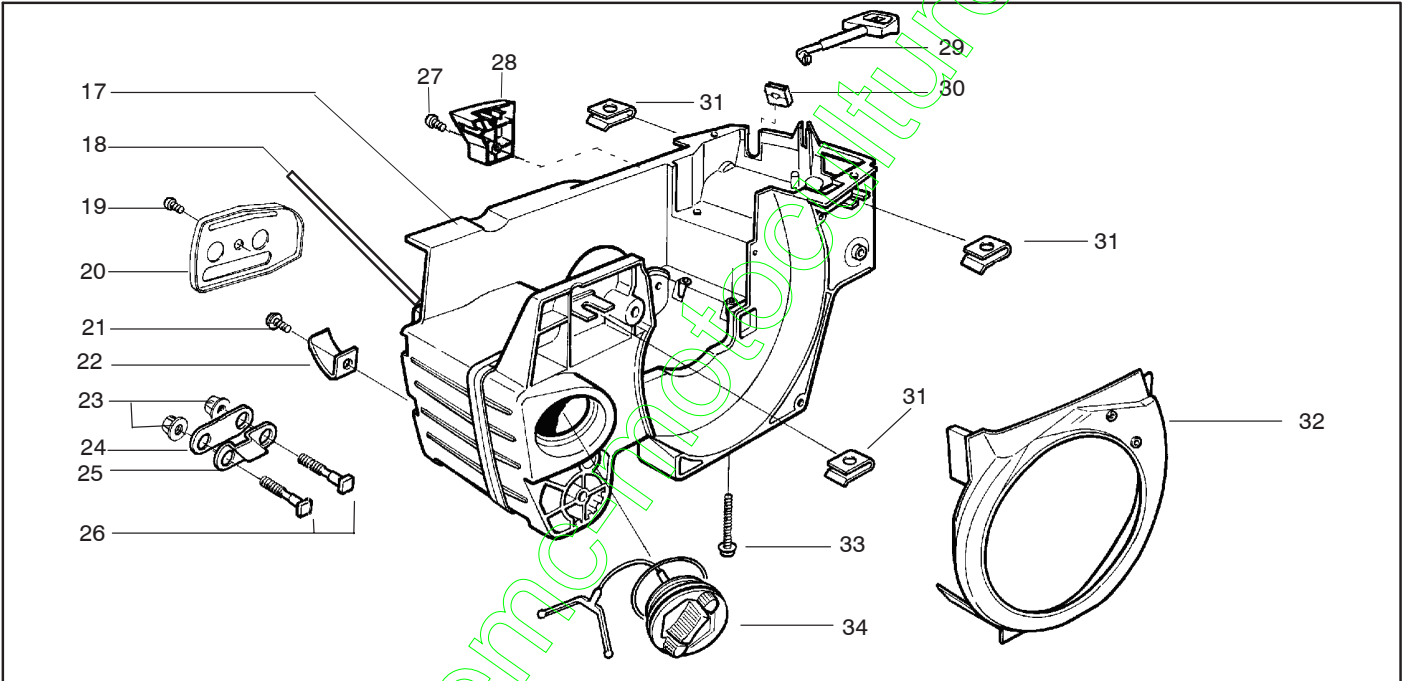

✓ = NEW PART NUMBER FOR THIS IPL * = REFER TO THE SERVICE REFERENCE INDICATED FOR MORE INFORMATION. (LOCATED AT END OF IPL)
 ● = THESE PARTS ARE ILLUSTRATED FOR CLARITY. ORDER COMPLETE ASSEMBLY.

PARTS LIST NO. 106-232761		Husqvarna® PARTS LIST	MODEL(s) 136 & 141
DATE 12/10/03	REPLACES 106-232761-6/11/03		NOTE: Illustration may differ from actual model due to design changes

Ref.	Part No.	Description	Ref.	Part No.	Description
1	530014949	Clutch Assembly (incl. 2)	18	530052440	Tube-Oil Vent
2	530094188	Spring - Clutch	19	530015896	Screw (optional)
3	530015611	Clutch Washer	20	530047855	Bar Plate
4	530047061	Clutch Drum w/Bearing Ass'y. 3/8"	21	530015878	Screw
5	530069316	Drum, Adapt. & Bearing Kit (incl. 6 & 7)	22	530029850	Chain Catcher
6	530032119	Clutch Bearing	23	530015917	Nut
7	530028650	Rim-Floating (.325)	24	530019228	Gasket
8	530015907	Thrust Washer	25	530036043	Bar Stud Plate
9	530015896	Screw	26	530015877	Bar Bolt
10	530029835	Oil Pump Housing	27	530015893	Screw
11	530029838	Plunger & Gear Assembly	28	530052428	Cover
12	530029833	Oil Pump Worm	29	530029831	Choke Lever
13	530019174	Oil Seal	30	530029830	Grommet
14	530029834	Oil Pump Barrel	31	530015922	Type "U" Speed Nut
15	530014776	Oil Pick-Up and Screen Assembly	32	530029800	Baffle Plate
16	530014410	Oil Pump Assembly (Includes 10,11 & 14)	33	530016037	Screw
17	530069942	Kit - Chassis Ass'y.	34	501765602	Assy.- Oil Tank Cap
4	530069342	Clutch Drum w/Bearing Ass'y. .325"			