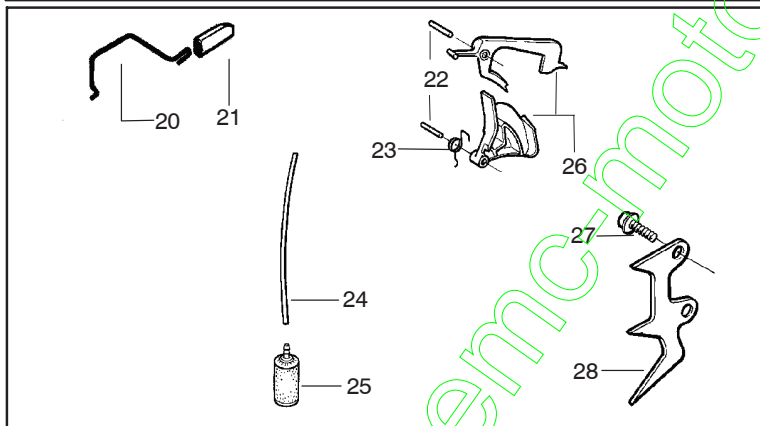

Ref.	Part No.	Description	Ref.	Part No.	Description	Ref.	Part No.	Description
1	530038491	Starter Handle	12	530015896	Screw	25	530014497	Assy. Fuel Pickup
2	530069232	Rope Kit	13	503717901	Ignition Switch	26	530069587	Kit - Throttle Trigger
3	530015920	Screw	14	530039147	Assy. Flywheel (incl.16)	27	530015805	Screw
4	530016080	Screw	15	530015127	Flywheel Washer	28	530014381	Assy. Spike
5	530069313	Starter-Pulley Kit	16	530016071	Nut	29	530015940	Screw
6	530015891	Recall Spring	17	530023817	Screw -Starter Dog	30	530029870	Isolator
7	530047599	Fan Housing Assembly	18	530015895	Screw	31	530052446	Assy. -Tank/Handle
8	530015892	Screw	19	530039143	Module - Ignition	32	530015843	Screw
9	530015893	Screw	20	530029869	Wire - Throttle	33	530049876	Handle-Front
10	---	Decal -Model	21	530029863	Cap - Wire	34	530052439	Isolator - Limiter
	530053459	136	22	530029860	Pin	35	530029984	Isolator Bumper
	530053460	141	23	530029861	Spring	36	530026119	Valve - Check
11	530403257	Leadwire Harness Ass'y.	24	530069247	Kit - Fuel line	37	530038264	Plug - Vent
						38	530071266	Kit-Fuel Cap-Assy

✓ = NEW PART NUMBER FOR THIS IPL   * = REFER TO THE SERVICE REFERENCE INDICATED FOR MORE INFORMATION. (LOCATED AT END OF IPL)
● = THESE PARTS ARE ILLUSTRATED FOR CLARITY. ORDER COMPLETE ASSEMBLY.