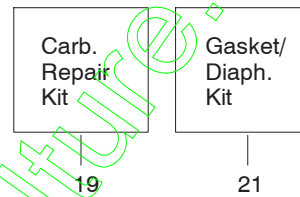

PARTS LIST NO. 106-232761		Husqvarna® PARTS LIST	MODEL(s) 136 & 141
DATE 12/10/03	REPLACES 106-232761-6/11/03		PAGE NO. 5
Note: Illustration may differ from actual model due to design changes			

Kit - Carburetor Assembly No. 530071510 (WT-540)
Kit - Carburetor Assembly No. 530069629 (WT-289)
Kit - Carburetor Assembly No. 530035482 (WT-542)

Carburetor CIQ-W6 Zama -
See Service Reference

Ref.	Part No.	Description	Ref.	Part No.	Description
1.	530035296	Idle Adv. Screw Kit	19.	-	Carburetor Repair Kit (Incl. 3-5 & 10-18)
2.	530035031	Metering Lever		530069826	Walbro
3.	530035164	Fuel Pump Gasket		530035269	Zama
4.	530035166	Fuel Pump Diaphragm	20.	530035188	Metering Lever Spring
5.	507432582	Fuel Inlet Screen	21.	-	Gasket/Diaphragm Kit (Incl. 3, 4, 12 & 13)
6.	530035293	Needle Spring (Low Speed)		530069844	Walbro
7.	530035281	Low Speed Needle		530035270	Zama
8.	530037259	High Speed Needle	22.	530035021	Metering Cover Screw Ass'y
9.	530035295	Needle Spring (High Speed)		Not Shown	
10.	530035162	Welch Plug (5/16)		530031157	Limiter Cap Removal Tool
11.	530035225	Cup Plug		530031161	Limiter Cap Insertion Tool
12.	530035165	Metering Diaphragm Gasket	Zama Carburetor Service Reference		
13.	530035014	Metering Diaphragm		★★★★★	If replacing the complete Zama Carburetor, it is not serviceable; you will need to order #530069629 Walbro Carburetor Ass'y.
14.	530035028	Metering Lever Pin			
15.	530035016	Metering Lever Pin Screw			
16.	530035106	Inlet Needle Valve			
17.	530038479	Limiter Cap High			
18.	530038478	Limiter Cap Low			

Kit - Carburetor Assembly No. 530071692 - WT-660 (US/Can/Mex.)

Kit - Carburetor Assembly No. 530071704 - WT-660 (Export Only)

Note: No Repair kits are available for these carburetors, please order the complete assembly part number.

✓ = NEW PART NUMBER FOR THIS IPL   * = REFER TO THE SERVICE REFERENCE INDICATED FOR MORE INFORMATION. (LOCATED AT END OF IPL)
● = THESE PARTS ARE ILLUSTRATED FOR CLARITY. ORDER COMPLETE ASSEMBLY.