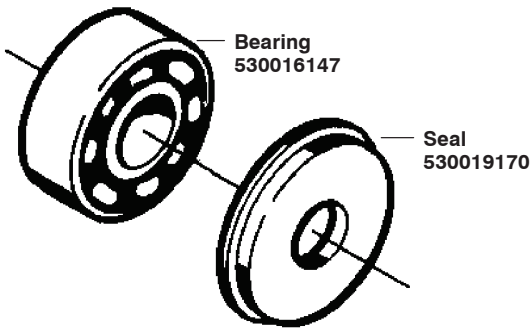

✓ = NEW PART NUMBER FOR THIS IPL * = REFER TO THE SERVICE REFERENCE INDICATED FOR MORE INFORMATION. (LOCATED AT END OF IPL)
 ● = THESE PARTS ARE ILLUSTRATED FOR CLARITY. ORDER COMPLETE ASSEMBLY.

PARTS LIST NO. 106-232761		Husqvarna ® PARTS LIST	MODEL(s) 136 & 141
DATE 12/10/03	REPLACES 106-232761-6/11/03		Note: Illustration may differ from actual model due to design changes

TWO PIECE STYLE

Part No.	Description
---	Assy - Cylinder (incls. cap)
530069417	136
530069414	141
530019170	Seal
530016147	Bearing

ONE PIECE STYLE

Part No.	Description
---	Assy - Cylinder (incls. cap)
530069940	136
530069941	141
530049794	Cap - Crankcase
530056363	Assy - Bearing & Seal