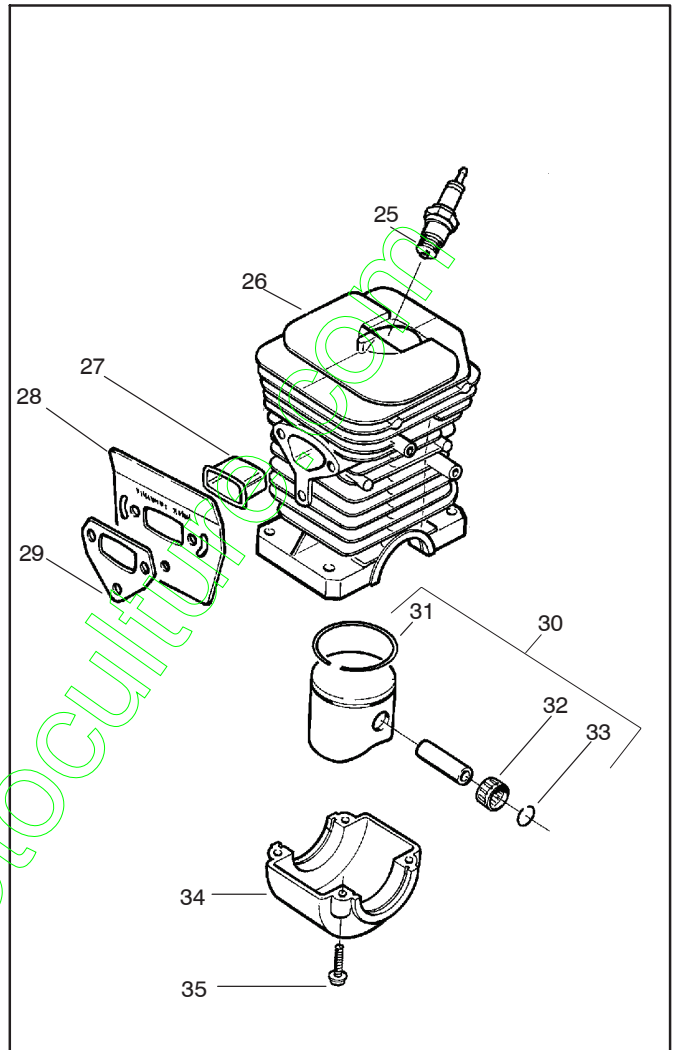

PARTS LIST NO. 106-232761		Husqvarna® PARTS LIST	MODEL(s) 136 & 141	
DATE 12/10/03	REPLACES 106-232761-6/11/03		Note: Illustration may differ from actual model due to design changes	PAGE NO. 1

Ref.	Part No.	Description	Ref.	Part No.	Description
1	530071348	Actuating Lever	27	530037652	Heat Insulator
2	530029879	Pivot Pin	28	530037640	Muffler-Plate
3	530015915	Pin-Link	29	530019205	Muffler Gasket
4	530015911	Screw	30	-	Piston Kit (Includes pin and 31,32,33)
5	530054741	Front Link Ass'y.		530069944	(136)
6	530016237	Chain Brake Spring		530069454	(141)
7	530038593	Retainer	31	-	Piston Ring
8	530016384	Screw		530029805	(136)
9	530056531	Journal-Right		530029982	(141)
10	530029881	Journal-Left	32	530032117	Piston Pin Bearing
11	530015910	Handguard Spring	33	530015697	Piston Pin Retainer
12	530015913	Pin-Spring	34	*****	Cap-Crankcase
13	530052232	Brake Band	35	530015897	Screw
14	530054802	Chain Brake Assembly		Not Shown	
15	530029878	Position Spring		-	Operator Manual
16	530049483	Clutch Cover		530163874	U.S./Canada/Mexico
17	530015917	Nut-Bar		530163872	European I
18	530015826	Bar Adjusting Pin		530163873	European II
19	530038593	Retainer		530163871	Scan.
20	530016110	Screw-Bar Adjusting		530164305	Japan
21	530053035	Chain Brake Spring Cover		530031135	Scrench
22	530015911	Screw		530031136	Worm Gear Puller
23	530016154	Screw		530031112	Clutch Ass'y. Tool
24	530047609	Cylinder Shield Ass'y.		530047941	Kickback Decal
25	952030150	Spark Plug (RCJ-7Y)		530037912	Scabbard
26	---	Kit-Cylinder (incl.#34)			
	*****	(136)			
	*****	(141)			

✓ = NEW PART NUMBER FOR THIS IPL   * = REFER TO THE SERVICE REFERENCE INDICATED FOR MORE INFORMATION. (LOCATED AT END OF IPL)
● = THESE PARTS ARE ILLUSTRATED FOR CLARITY. ORDER COMPLETE ASSEMBLY.