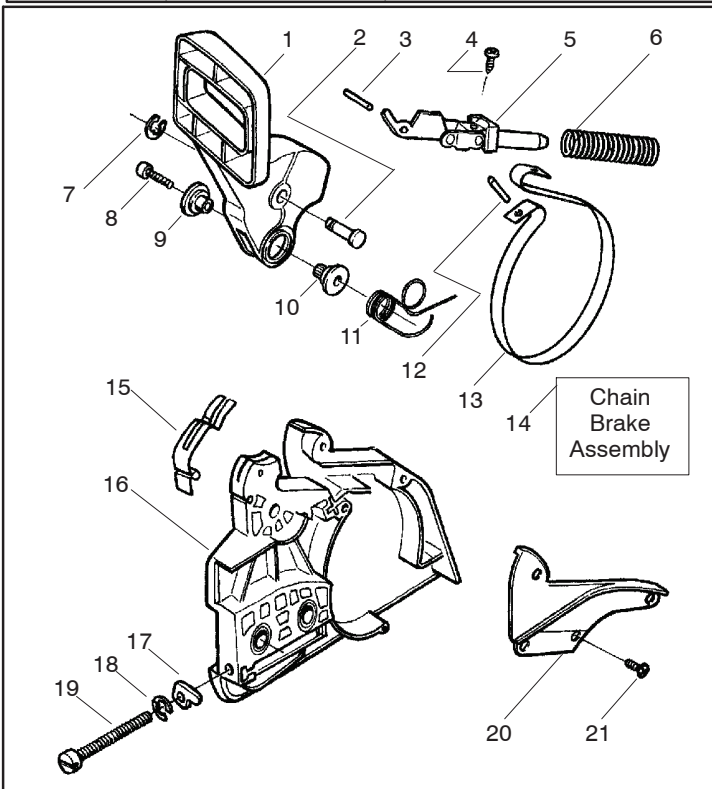

142/ 142e

Spare parts
Ersatzteile
Pièces détachées
Reserve onderdelen
Repuestos
Reservdelar

www.emc-motoculture.com

Ref.	Part No.	Description	Ref.	Part No.	Description
1	530071348	Kit- Lever & Link Assy.	26	530069454	Kit-Piston (40cc) (Includes pin and 27, 28)
2	530029879	Pin-Pivot	27	530029982	Ring-Piston (40cc)
3	530015915	Pin-Link	28	530015697	Piston Pin Retainer
4	530015911	Screw	29	530049794	Cap-Crankcase
5	530054741	Assy-Front Link	30	530015897	Screw
6	530016237	Spring-Chain Brake			Not Shown
7	530024419	Retainer			
8	530016384	Screw			
9	530056531	Journal-Right			
10	530029881	Journal-Left			
11	530015910	Spring-Handguard			
12	530015913	Pin-Spring			
13	530052232	Band-Brake			
14	530054802	Assy-Chain Brake			
15	530029878	Spring-Position			
16	530049483	Cover-Clutch			
17	530015826	Pin-Bar Adjusting			
18	530038593	Retainer			
19	530016110	Screw-Bar Adjusting			
20	530053035	Cover-Chain Brake Spring			
21	530015911	Screw			
22	530016154	Screw			
23	530059960	Shield-Cylinder			
24	952030150	Spark Plug (RCJ-7Y)			
25	530069941	Kit-Cylinder (40cc) (incl.#29 pg. 1 & #23 pg. 2)			
					Manual-Operator's
					Scrench
					Decal-Warning