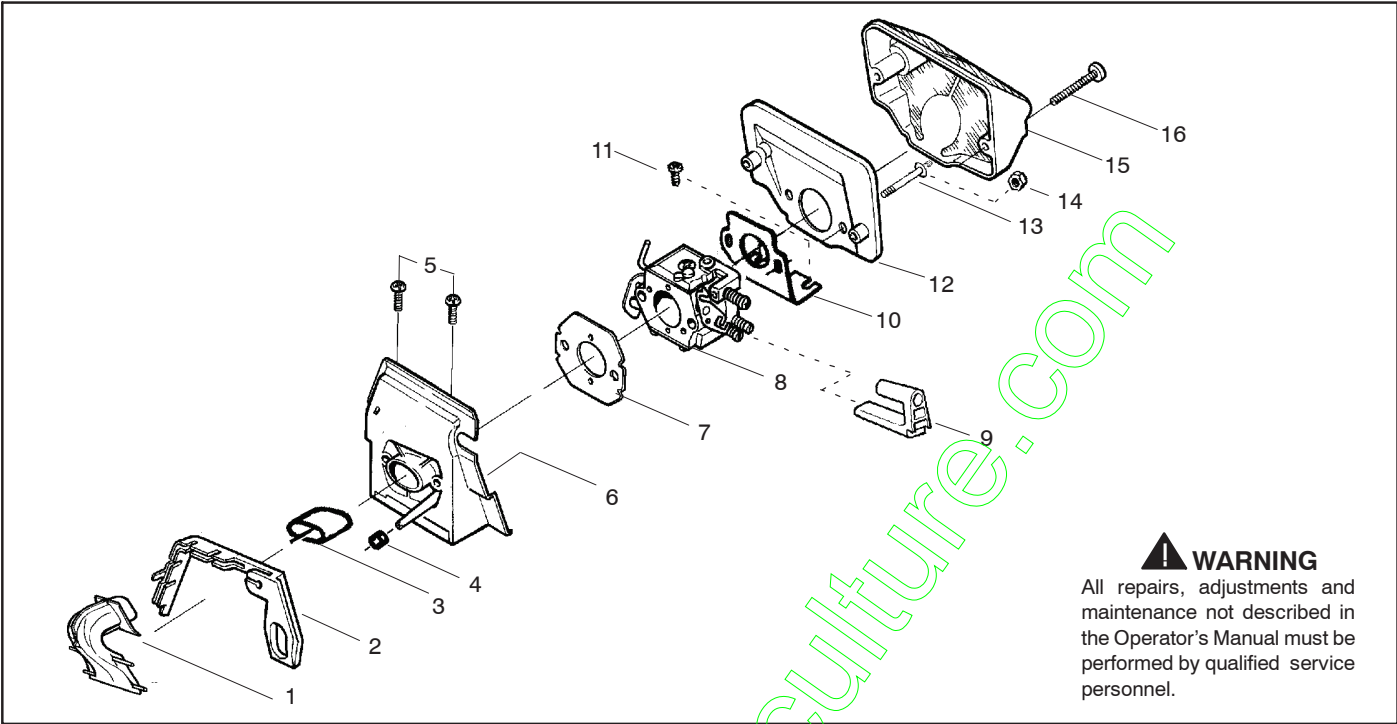

PARTS LIST NO. 530165248		Husqvarna® PARTS LIST	CHAIN SAW MODEL(S) 142 North America	
DATE 01/11/06	Replaces 9/19/05 - 530165248		Note: Illustration may differ from actual model due to design changes	PAGE NO. 2

⚠ WARNING

All repairs, adjustments and maintenance not described in the Operator's Manual must be performed by qualified service personnel.