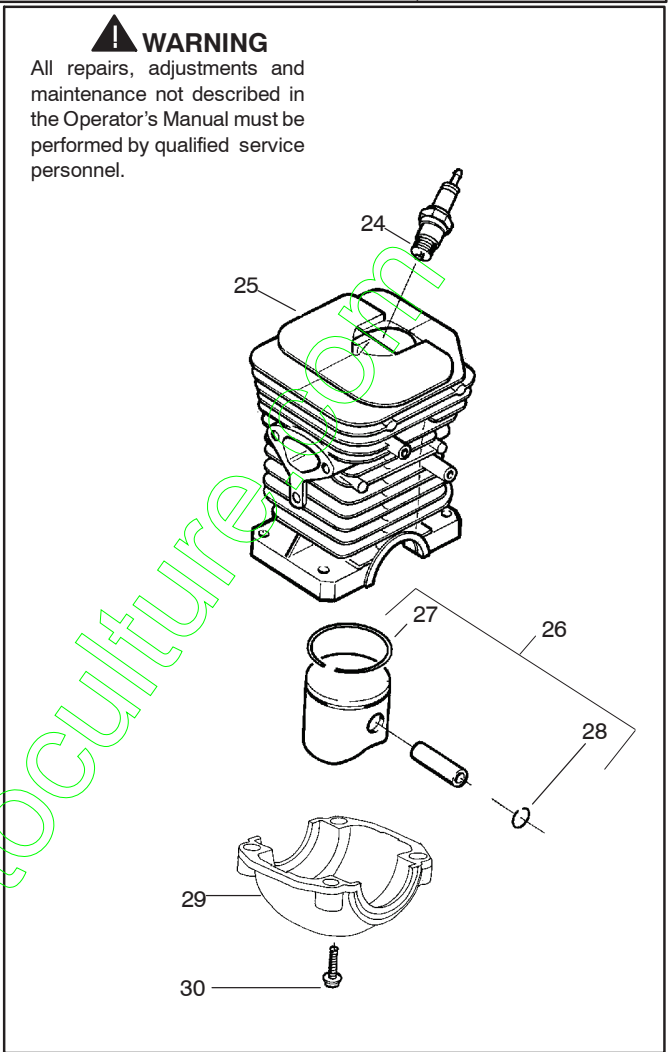

142/ 142e

Spare parts
Ersatzteile
Pièces détachées
Reserve onderdelen
Repuestos
Reservdelar

www.emc-motoculture.com

Ref.	Part No.	Description	Ref.	Part No.	Description
1	530071348	Kit- Lever & Link Assy.	26	530069454	Kit-Piston (40cc) (Includes pin and 27, 28)
2	530029879	Pin-Pivot	27	530029982	Ring-Piston (40cc)
3	530015915	Pin-Link	28	530015697	Piston Pin Retainer
4	530015911	Screw	29	530049794	Cap-Crankcase
5	530054741	Assy-Front Link	30	530015897	Screw
6	530016237	Spring-Chain Brake			Not Shown
7	530024419	Retainer			
8	530016384	Screw			
9	530056531	Journal-Right			
10	530029881	Journal-Left			
11	530015910	Spring-Handguard			
12	530015913	Pin-Spring			
13	530052232	Band-Brake			
14	530054802	Assy-Chain Brake			
15	530029878	Spring-Position			
16	530049483	Cover-Clutch			
17	530015826	Pin-Bar Adjusting			
18	530038593	Retainer			
19	530016110	Screw-Bar Adjusting			
20	530053035	Cover-Chain Brake Spring			
21	530015911	Screw			
22	530016154	Screw			
23	530059960	Shield-Cylinder			
24	952030150	Spark Plug (RCJ-7Y)			
25	530069941	Kit-Cylinder (40cc) (incl.#29 pg. 1 & #23 pg. 2)			
					Manual-Operator's
					Scrench
					Decal-Warning