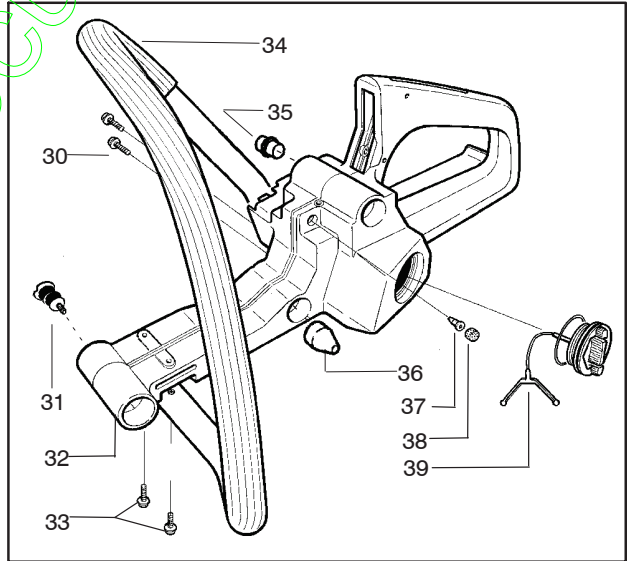

Ref.	Part No.	Description	Ref.	Part No.	Description	Ref.	Part No.	Description
1	530071968	Kit-Fan Hsg/ Starter (Incl. 2, 3, 4, 5, 6, 7, 8, 9, 10, 11)	13	530015892	Screw	26	530029861	Spring
2	530071966	Kit-Starter EPS (Incl. 5, 6, 7, 8)	14	530071967	Kit-EPS ignition (Incl. 17, 18, 22)	27	530069587	Kit - Throttle Trigger
3	530150318	Handle-Starter	15	530403257	Assy-Leadwire	28	530069247	Kit - Fuel line
4	530069232	Kit-Rope	16	530015896	Screw	29	530014497	Assy. - Fuel Pickup
5	530021179	Screw-shoulder	17	503717901	Switch-Ignition	30	530015940	Screw
6	530059677	Hub	18	530059637	Assy. -Flywheel	31	530029870	Element - AV Isolator
7	530021180	Spring-EPS	19	530015127	Washer-Flywheel	32	530055613	Assy. -Tank/Handle
8	530016080	Screw	20	530016134	Nut	33	530015843	Screw
9	530042095	Spring-Starter	21	545003902	Screw	34	530059961	Handle-Front
10	530059959	Baffle-Air	22	530039239	Module - Ignition	35	530052439	Isolator-Front Handle
11	530059958	Assy-Fan Hsg. w/eyelet	23	530029869	Wire - Throttle	36	530029984	Isolator
12	530015893	Screw	24	530029863	Cap - Wire	37	530026119	Valve - Check
			25	530029860	Pin	38	530038264	Plug - Vent
						39	530071266	Kit-Assy. Fuel Cap

✓ = NEW PART NUMBER FOR THIS IPL   * = REFER TO THE SERVICE REFERENCE INDICATED FOR MORE INFORMATION. (LOCATED AT END OF IPL)
● = THESE PARTS ARE ILLUSTRATED FOR CLARITY. ORDER COMPLETE ASSEMBLY.