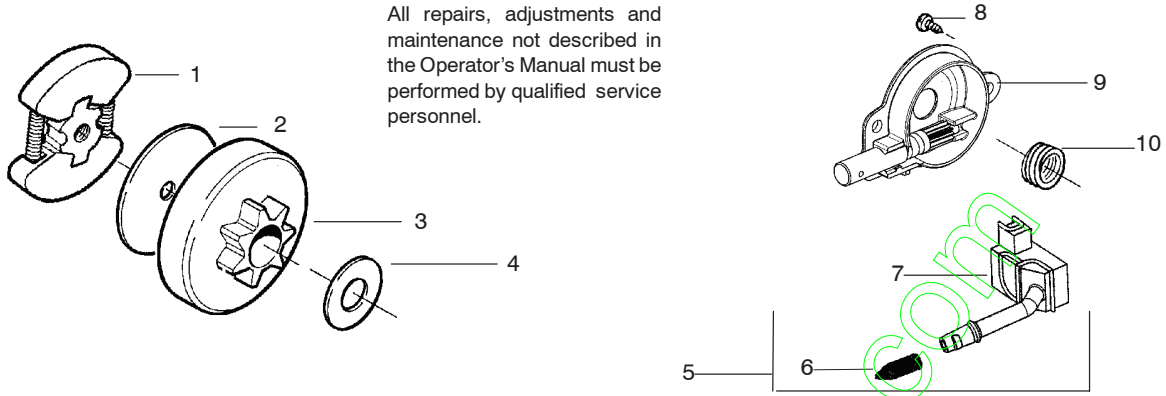

All repairs, adjustments and maintenance not described in the Operator's Manual must be performed by qualified service personnel.

Ref.	Part No.	Description	Ref.	Part No.	Description
1	530029813	Assy-Turbo Air Cleaner	13	530015968	Stud - Carb.
2	530019203	Seal - Turbo Clean	14	530016008	Nut
3	530029814	Sleeve-Intake	15	530029811	Air-Filter - Top
4	530053435	Seal-Impulse	16	530015899	Screw
5	530015814	Screw	17	530071511	Kit-Muffler (Includes 20,21 & 22)
6	530037465	Adapter - Carb.	18	530016359	Nut-Brass
7	530019172	Gasket-Carburetor	19	530055600	Cover-Bolt
8	530071987	Carburetor-W-29	20	530016338	Bolt-Muffler
9	530035587	Grommet-Final	21	530055128	Gasket-Muffler
10	530047767	Plate - Support	22	530055171	Backplate-Muffler
11	530015896	Screw	23	530056363	Assy. -Bearing and Seal
12	530036582	Air Filter - Bottom	24	530029794	Assy-Crankshaft & Rod

✓ = NEW PART NUMBER FOR THIS IPL
● = THESE PARTS ARE ILLUSTRATED FOR CLARITY. ORDER COMPLETE ASSEMBLY.

⚠ WARNING

All repairs, adjustments and maintenance not described in the Operator's Manual must be performed by qualified service personnel.

Ref.	Part No.	Description	Ref.	Part No.	Description
1	530014949	Assy-Clutch	16	530047855	Plate-Bar
2	530015611	Washer-Clutch	17	530019228	Gasket
3	530047061	Assy-Clutch Drum w/Bearing	18	530036043	Plate-Bar Stud
4	530015907	Washer-Thrust	19	530015877	Bar Bolt
5	530014776	Assy-Oil Pick-Up and Screen (Incl 6,7)	20	530015878	Screw
6	530056533	Filter-Oil	21	530029850	Chain Catcher
7 ✓	545037101	Assy-Pickup	22	530015893	Screw
8	530015896	Screw	23	530052428	Cover
9	530014410	Assy-Oil Pump	24	530015922	Nut-Type "U" Speed
10	530029833	Worm Gear-Oil Pump	25	530029830	Grommet
11 ✓	545033501	Tube-Oil Vent	26	530029831	Lever-Choke
12	530055322	Clip-Retainer	27	530071991	Kit - Chassis Ass'y.
13	530055174	Shield-Heat	28	530015922	Nut-Type "U" Speed
14	530015896	Screw (optional)	29	530016037	Screw
15	530015917	Nut	30	501765602	Assy.- Oil Tank Cap