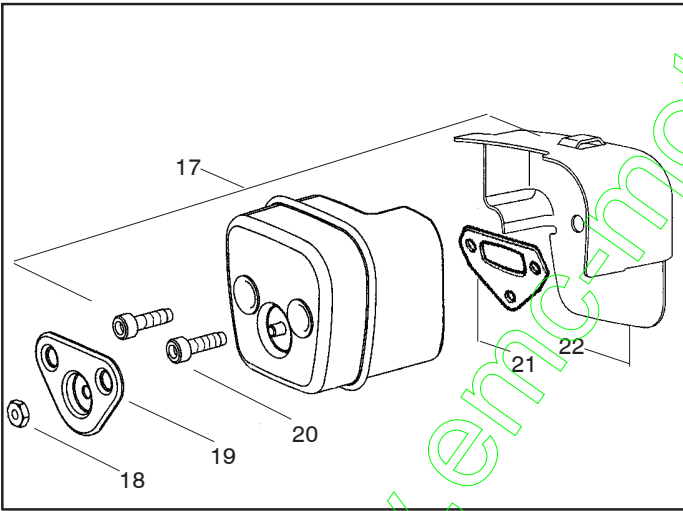

Ref.	Part No.	Description	Ref.	Part No.	Description
1	530029813	Assy-Turbo Air Cleaner	13	530015968	Stud - Carb.
2	530019203	Seal - Turbo Clean	14	530016008	Nut
3	530029814	Sleeve-Intake	15	530029811	Air-Filter - Top
4	530053435	Seal-Impulse	16	530015899	Screw
5	530015814	Screw	17	530071511	Kit-Muffler (Includes 20,21 & 22)
6	530037465	Adapter - Carb.	18	530016359	Nut-Brass
7	530019172	Gasket-Carburetor	19	530055600	Cover-Bolt
8	530071987	Carburetor-W-29	20	530016338	Bolt-Muffler
9	530035587	Grommet-Final	21	530055128	Gasket-Muffler
10	530047767	Plate - Support	22	530055171	Backplate-Muffler
11	530015896	Screw	23	530056363	Assy. -Bearing and Seal
12	530036582	Air Filter - Bottom	24	530029794	Assy-Crankshaft & Rod

✓ = NEW PART NUMBER FOR THIS IPL
● = THESE PARTS ARE ILLUSTRATED FOR CLARITY. ORDER COMPLETE ASSEMBLY.