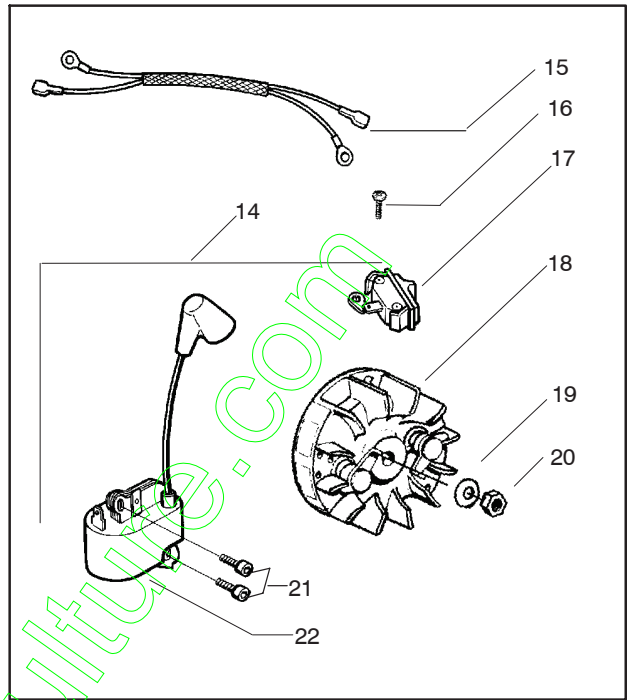

Ref.	Part No.	Description	Ref.	Part No.	Description	Ref.	Part No.	Description
1	530071968	Kit-Fan Hsg/ Starter (Incl. 2, 3, 4, 5, 6, 7, 8, 9, 10, 11)	13	530015892	Screw	26	530029861	Spring
2	530071966	Kit-Starter EPS (Incl. 5, 6, 7, 8)	14	530071967	Kit-EPS ignition (Incl. 17, 18, 22)	27	530069587	Kit - Throttle Trigger
3	530150318	Handle-Starter	15	530403257	Assy-Leadwire	28	530069247	Kit - Fuel line
4	530069232	Kit-Rope	16	530015896	Screw	29	530014497	Assy. - Fuel Pickup
5	530021179	Screw-shoulder	17	503717901	Switch-Ignition	30	530015940	Screw
6	530059677	Hub	18	530059637	Assy. -Flywheel	31	530029870	Element - AV Isolator
7	530021180	Spring-EPS	19	530015127	Washer-Flywheel	32	530055613	Assy. -Tank/Handle
8	530016080	Screw	20	530016134	Nut	33	530015843	Screw
9	530042095	Spring-Starter	21	545003902	Screw	34	530059961	Handle-Front
10	530059959	Baffle-Air	22	530039239	Module - Ignition	35	530052439	Isolator-Front Handle
11	530059958	Assy-Fan Hsg. w/eyelet	23	530029869	Wire - Throttle	36	530029984	Isolator
12	530015893	Screw	24	530029863	Cap - Wire	37	530026119	Valve - Check
			25	530029860	Pin	38	530038264	Plug - Vent
						39	530071266	Kit-Assy. Fuel Cap

✓ = NEW PART NUMBER FOR THIS IPL   * = REFER TO THE SERVICE REFERENCE INDICATED FOR MORE INFORMATION. (LOCATED AT END OF IPL)
● = THESE PARTS ARE ILLUSTRATED FOR CLARITY. ORDER COMPLETE ASSEMBLY.