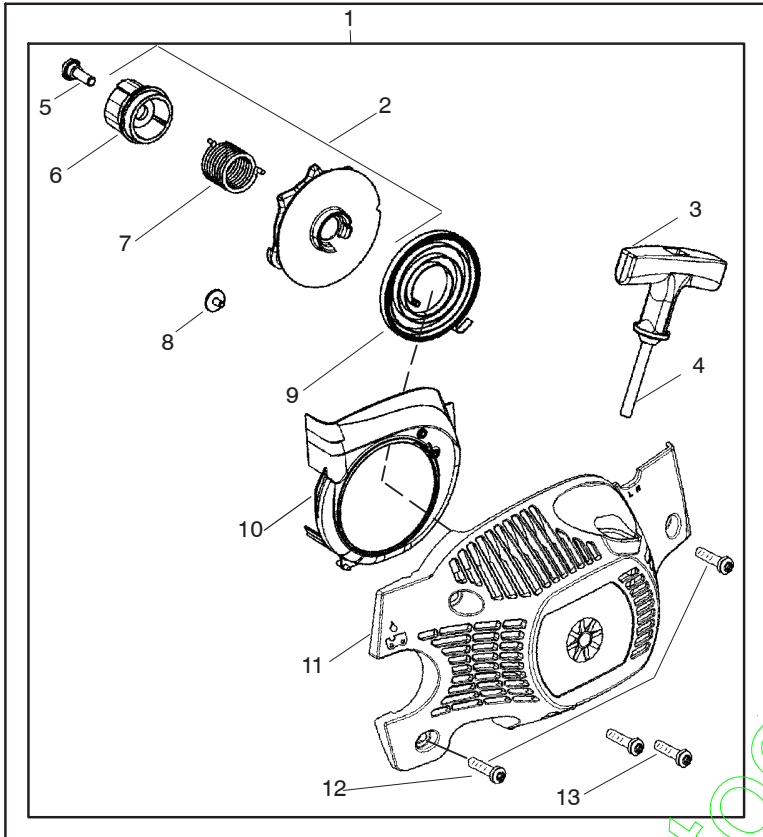

Ref.	Part No.	Description	Ref.	Part No.	Description	Ref.	Part No.	Description
1	530071968	Kit-Fan Hsg/ Starter (Incl. 2, 3, 4, 5, 6, 7, 8, 9, 10, 11)	13	530015892	Screw	26	530029861	Spring
2	530071966	Kit-Starter EPS (Incl. 5, 6, 7, 8)	14	530071967	Kit-EPS ignition (Incl. 17, 18, 22)	27	530069587	Kit - Throttle Trigger
3	530150318	Handle-Starter	15	530403257	Assy-Leadwire	28	530069247	Kit - Fuel line
4	530069232	Kit-Rope	16	530015896	Screw	29	530014497	Assy. - Fuel Pickup
5	530021179	Screw-shoulder	17	503717901	Switch-Ignition	30	530015940	Screw
6	530059677	Hub	18	530059637	Assy. -Flywheel	31	530029870	Element - AV Isolator
7	530021180	Spring-EPS	19	530015127	Washer-Flywheel	32	530055613	Assy. -Tank/Handle
8	530016080	Screw	20	530016134	Nut	33	530015843	Screw
9	530042095	Spring-Starter	21	545003902	Screw	34	530059961	Handle-Front
10	530059959	Baffle-Air	22	530039239	Module - Ignition	35	530052439	Isolator-Front Handle
11	530059958	Assy-Fan Hsg. w/eyelet	23	530029869	Wire - Throttle	36	530029984	Isolator
12	530015893	Screw	24	530029863	Cap - Wire	37	530026119	Valve - Check
			25	530029860	Pin	38	530038264	Plug - Vent
						39	530071266	Kit-Assy. Fuel Cap

✓ = NEW PART NUMBER FOR THIS IPL   * = REFER TO THE SERVICE REFERENCE INDICATED FOR MORE INFORMATION. (LOCATED AT END OF IPL)
● = THESE PARTS ARE ILLUSTRATED FOR CLARITY. ORDER COMPLETE ASSEMBLY.