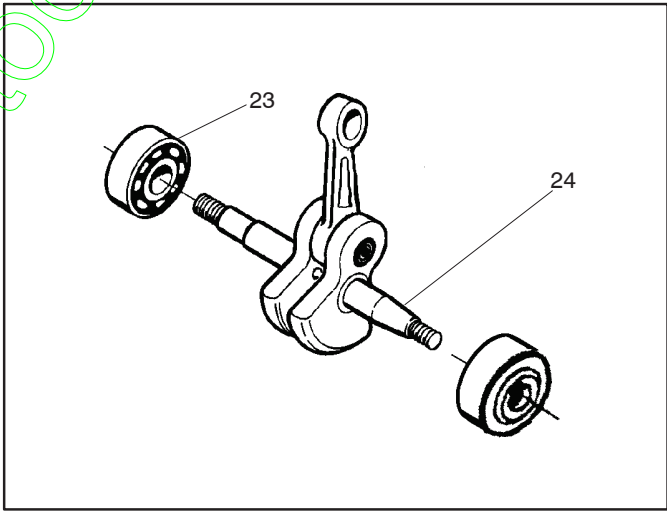

Ref.	Part No.	Description	Ref.	Part No.	Description
1	530029813	Assy-Turbo Air Cleaner	13	530015968	Stud - Carb.
2	530019203	Seal - Turbo Clean	14	530016008	Nut
3	530029814	Sleeve-Intake	15	530029811	Air-Filter - Top
4	530053435	Seal-Impulse	16	530015899	Screw
5	530015814	Screw	17	530071511	Kit-Muffler (Includes 20,21 & 22)
6	530037465	Adapter - Carb.	18	530016359	Nut-Brass
7	530019172	Gasket-Carburetor	19	530055600	Cover-Bolt
8	530071987	Carburetor-W-29	20	530016338	Bolt-Muffler
9	530035587	Grommet-Final	21	530055128	Gasket-Muffler
10	530047767	Plate - Support	22	530055171	Backplate-Muffler
11	530015896	Screw	23	530056363	Assy. -Bearing and Seal
12	530036582	Air Filter - Bottom	24	530029794	Assy-Crankshaft & Rod

✓ = NEW PART NUMBER FOR THIS IPL
● = THESE PARTS ARE ILLUSTRATED FOR CLARITY. ORDER COMPLETE ASSEMBLY.