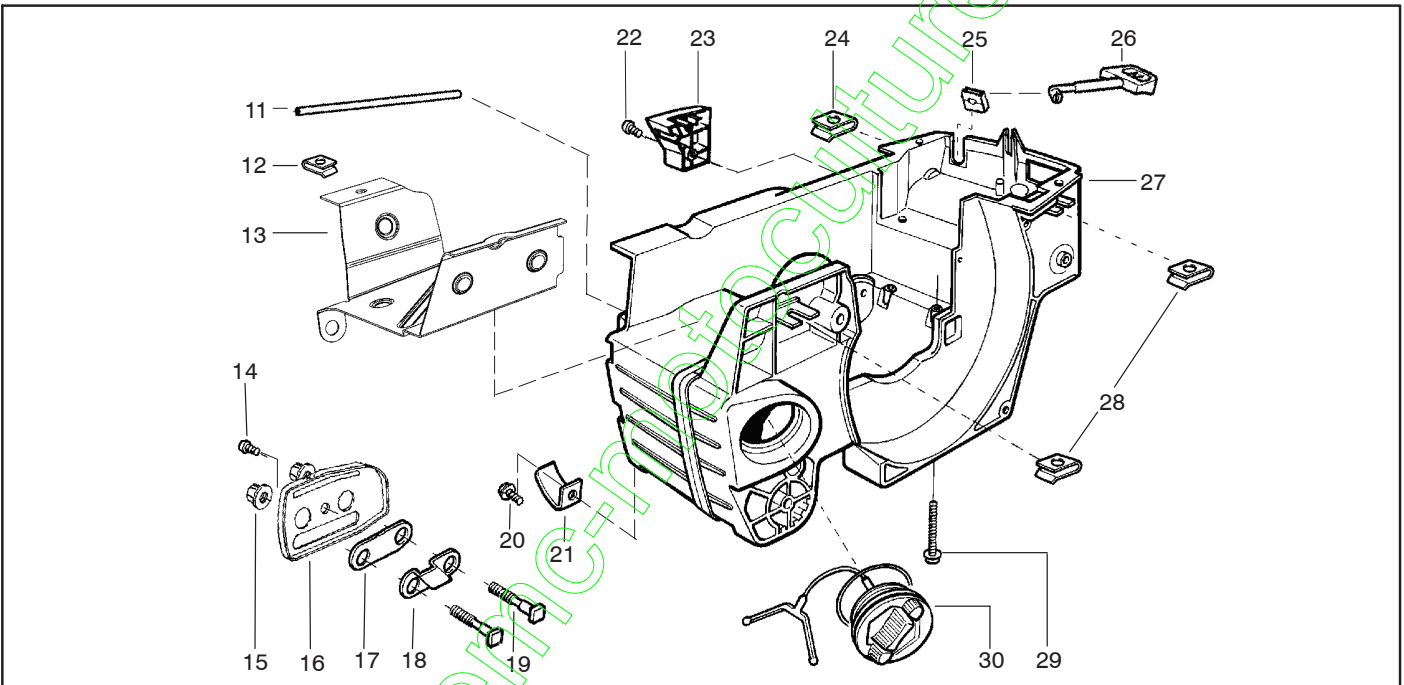

All repairs, adjustments and maintenance not described in the Operator's Manual must be performed by qualified service personnel.

Ref.	Part No.	Description	Ref.	Part No.	Description
1	530029813	Assy-Turbo Air Cleaner	13	530015968	Stud - Carb.
2	530019203	Seal - Turbo Clean	14	530016008	Nut
3	530029814	Sleeve-Intake	15	530029811	Air-Filter - Top
4	530053435	Seal-Impulse	16	530015899	Screw
5	530015814	Screw	17	530071511	Kit-Muffler (Includes 20,21 & 22)
6	530037465	Adapter - Carb.	18	530016359	Nut-Brass
7	530019172	Gasket-Carburetor	19	530055600	Cover-Bolt
8	530071987	Carburetor-W-29	20	530016338	Bolt-Muffler
9	530035587	Grommet-Final	21	530055128	Gasket-Muffler
10	530047767	Plate - Support	22	530055171	Backplate-Muffler
11	530015896	Screw	23	530056363	Assy. -Bearing and Seal
12	530036582	Air Filter - Bottom	24	530029794	Assy-Crankshaft & Rod

✓ = NEW PART NUMBER FOR THIS IPL
● = THESE PARTS ARE ILLUSTRATED FOR CLARITY. ORDER COMPLETE ASSEMBLY.

⚠ WARNING

All repairs, adjustments and maintenance not described in the Operator's Manual must be performed by qualified service personnel.

Ref.	Part No.	Description	Ref.	Part No.	Description
1	530014949	Assy-Clutch	16	530047855	Plate-Bar
2	530015611	Washer-Clutch	17	530019228	Gasket
3	530047061	Assy-Clutch Drum w/Bearing	18	530036043	Plate-Bar Stud
4	530015907	Washer-Thrust	19	530015877	Bar Bolt
5	530014776	Assy-Oil Pick-Up and Screen (Incl 6,7)	20	530015878	Screw
6	530056533	Filter-Oil	21	530029850	Chain Catcher
7 ✓	545037101	Assy-Pickup	22	530015893	Screw
8	530015896	Screw	23	530052428	Cover
9	530014410	Assy-Oil Pump	24	530015922	Nut-Type "U" Speed
10	530029833	Worm Gear-Oil Pump	25	530029830	Grommet
11 ✓	545033501	Tube-Oil Vent	26	530029831	Lever-Choke
12	530055322	Clip-Retainer	27	530071991	Kit - Chassis Ass'y.
13	530055174	Shield-Heat	28	530015922	Nut-Type "U" Speed
14	530015896	Screw (optional)	29	530016037	Screw
15	530015917	Nut	30	501765602	Assy.- Oil Tank Cap