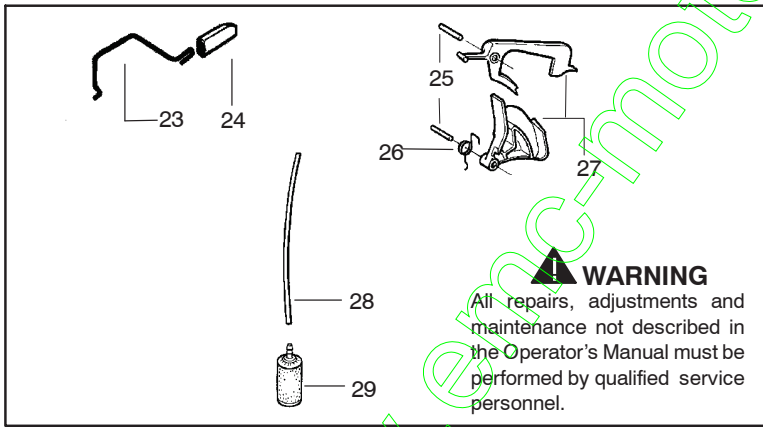

Ref.	Part No.	Description	Ref.	Part No.	Description	Ref.	Part No.	Description
1	530071968	Kit-Fan Hsg/ Starter (Incl. 2, 3, 4, 5, 6, 7, 8, 9, 10, 11)	13	530015892	Screw	26	530029861	Spring
2	530071966	Kit-Starter EPS (Incl. 5, 6, 7, 8)	14	530071967	Kit-EPS ignition (Incl. 17, 18, 22)	27	530069587	Kit - Throttle Trigger
3	530150318	Handle-Starter	15	530403257	Assy-Leadwire	28	530069247	Kit - Fuel line
4	530069232	Kit-Rope	16	530015896	Screw	29	530014497	Assy. - Fuel Pickup
5	530021179	Screw-shoulder	17	503717901	Switch-Ignition	30	530015940	Screw
6	530059677	Hub	18	530059637	Assy. -Flywheel	31	530029870	Element - AV Isolator
7	530021180	Spring-EPS	19	530015127	Washer-Flywheel	32	530055613	Assy. -Tank/Handle
8	530016080	Screw	20	530016134	Nut	33	530015843	Screw
9	530042095	Spring-Starter	21	545003902	Screw	34	530059961	Handle-Front
10	530059959	Baffle-Air	22	530039239	Module - Ignition	35	530052439	Isolator-Front Handle
11	530059958	Assy-Fan Hsg. w/eyelet	23	530029869	Wire - Throttle	36	530029984	Isolator
12	530015893	Screw	24	530029863	Cap - Wire	37	530026119	Valve - Check
			25	530029860	Pin	38	530038264	Plug - Vent
						39	530071266	Kit-Assy. Fuel Cap

✓ = NEW PART NUMBER FOR THIS IPL   * = REFER TO THE SERVICE REFERENCE INDICATED FOR MORE INFORMATION. (LOCATED AT END OF IPL)
● = THESE PARTS ARE ILLUSTRATED FOR CLARITY. ORDER COMPLETE ASSEMBLY.