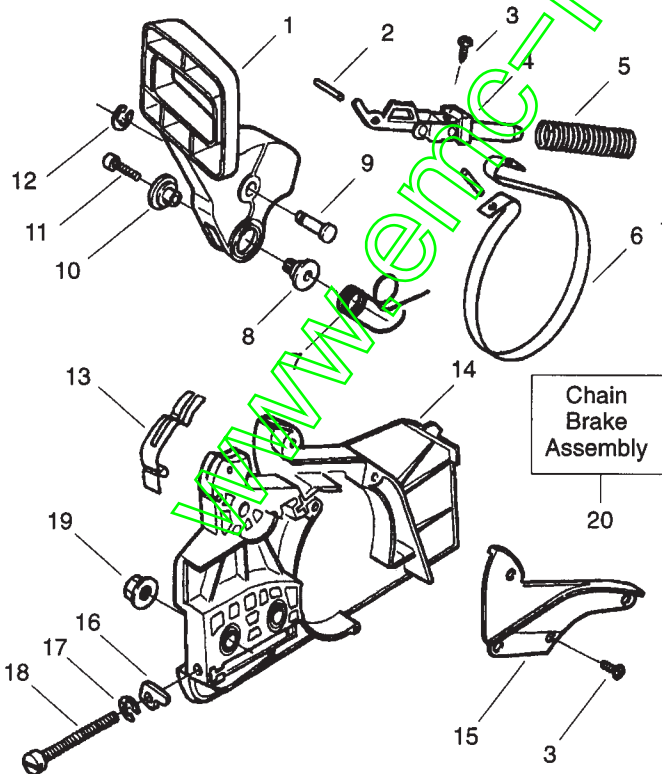

Carburetor Assembly – WT-391 – #530069722

Ref.	Part No.	Description
1.	530038318	Limiter Cap – High
2.	530038317	Limiter Cap – Low
3.	530069826	Carburetor Repair Kit (KIT = Indicates Contents)
4.	530069844	Gasket/Diaphragm Kit (● = Indicates Contents)
5.	530035383	Low Speed Needle
6.	530035293	Needle Spring Low Speed
7.	530035384	High Speed Needle
8.	530035295	Needle Spring High Speed