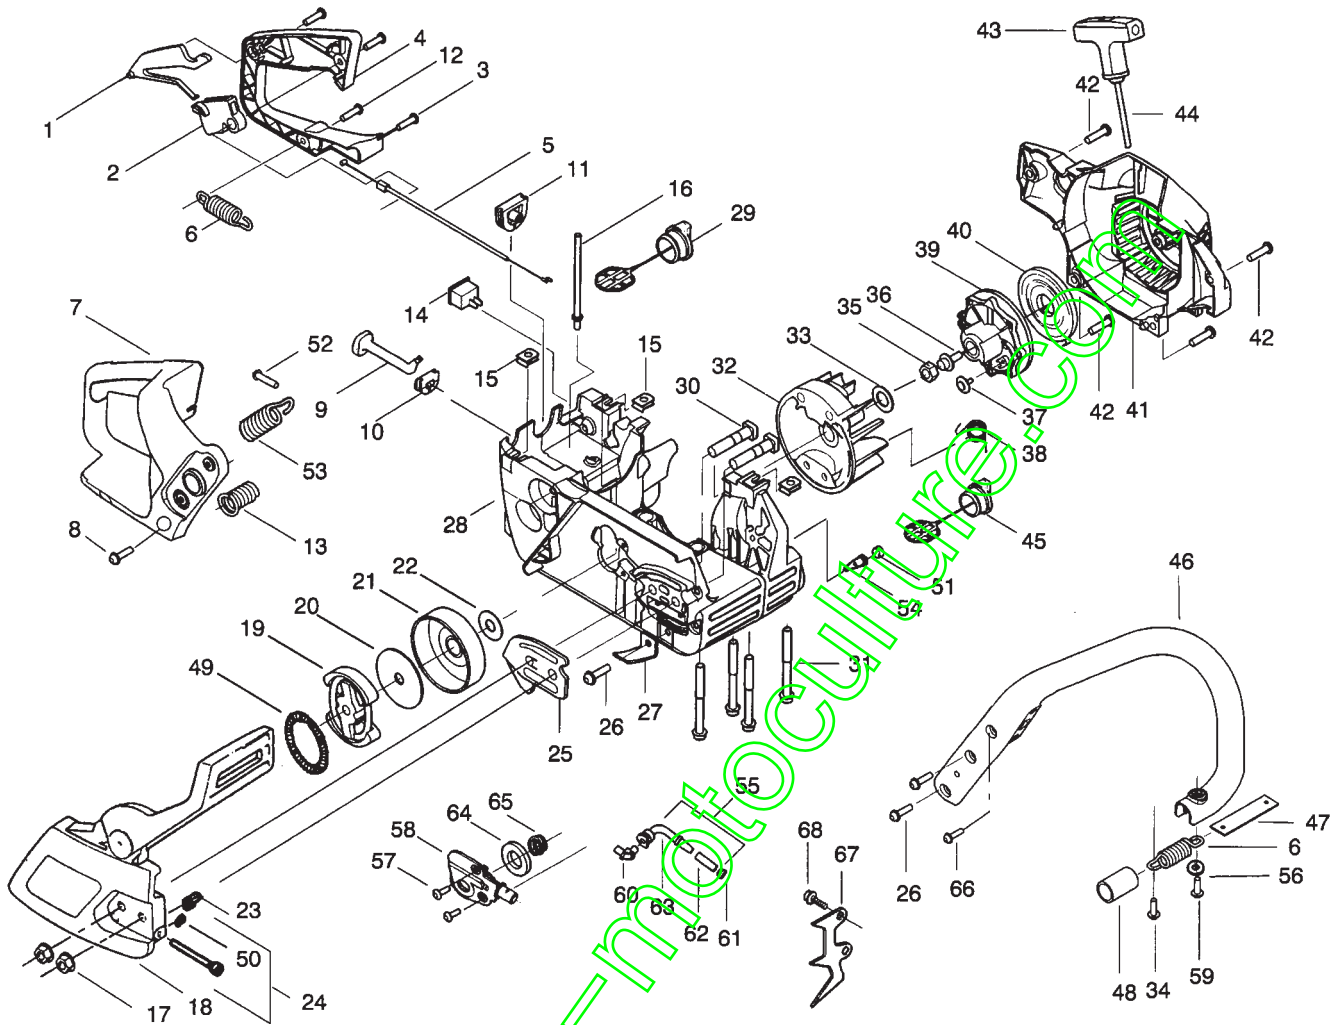

Ref.	Part No.	Description	Ref.	Part No.	Description	Ref.	Part No.	Description
1.	530036098	Throttle Lockout	22.	530015907	Washer-Thrust	46.	530047583	Front Handle
2.	530036097	Throttle Trigger	23.	530015826	Pin-Bar Adjusting	47.	530047608	Limiter Strap
3.	530015906	Screw	24.	530069611	Bar Adjusting Kit (Incl. 50)	48.	530036142	Sleeve-AV Spring
4.	530047581	Cover-Rear Handle	25.	530038238	Plate-Bar Mounting	49.	530094188	Spring-Clutch
5.	530047602	Throttle Cable	26.	530015814	Screw	50.	530038593	Retainer-Bar Adjust.
6.	530042082	Spring-Isolator	27.	530029850	Chain Catcher	51.	530038264	Plug-Oil Vent
7.	530047582	Rear Handle	28.	530053741	Chassis Ass'y.	52.	530015875	Screw
8.	530015871	Screw	29.	530047192	Fuel Cap Ass'y.	53.	530053275	Isolator Ass'y. (Upper)
9.	530047605	Choke Knob	30.	530016133	Bolt-Bar	54.	530026119	Check Valve
10.	530049005	Grommet-Choke Knob	31.	530016132	Screw	55.	530047663	Oil Pick-up Ass'y (Incl. 61-63)
11.	530047631	Grommet-Throttle Cable	32.	530039209	Flywheel Ass'y.	56.	530015123	Washer
12.	530015886	Screw	33.	530015127	Washer-Flywheel	57.	530016064	Screw
13.	530053274	Isolator Ass'y. (Lower)	34.	530015843	Screw	58.	530071259	Oil Pump Kit (Incl. 60, 65 & Seal)
14.	530069572	Ignition Switch	35.	530016134	Nut-Flywheel	59.	530016018	Screw
15.	530015922	Nut-"L" Type	36.	530015920	Screw	60.	530049477	Elbow-Oil Pickup
16.	530069247	Fuel Line Kit (Large Dia.)	37.	530016080	Screw	61.	530030189	Plug-Oil Filter
17.	530015917	Nut-Bar Mounting	38.	530023817	Spring-Starter Dog	62.	530037821	Oil Filter
18.	530053746	Chain Brake Ass'y.	39.	530037817	Starter Pulley	63.	530038373	Pick-up Oiler
19.	530014949	Clutch Ass'y. (Incl. 49)	40.	530027531	Recoil Spring	64.	530019231	Dust Seal
20.	530015611	Clutch Washer	41.	530053744	Fan Housing	65.	530037820	Gear-Worm Spring
21.	530047061	Clutch Drum Ass'y. w/Bearing	42.	530015892	Screw	66.	530016009	Screw
			43.	530037485	Starter Handle	67.	530014469	Spike Ass'y
			44.	530069232	Rope Kit	68.	530015906	Screw
			45.	530010846	Oil Cap Ass'y.