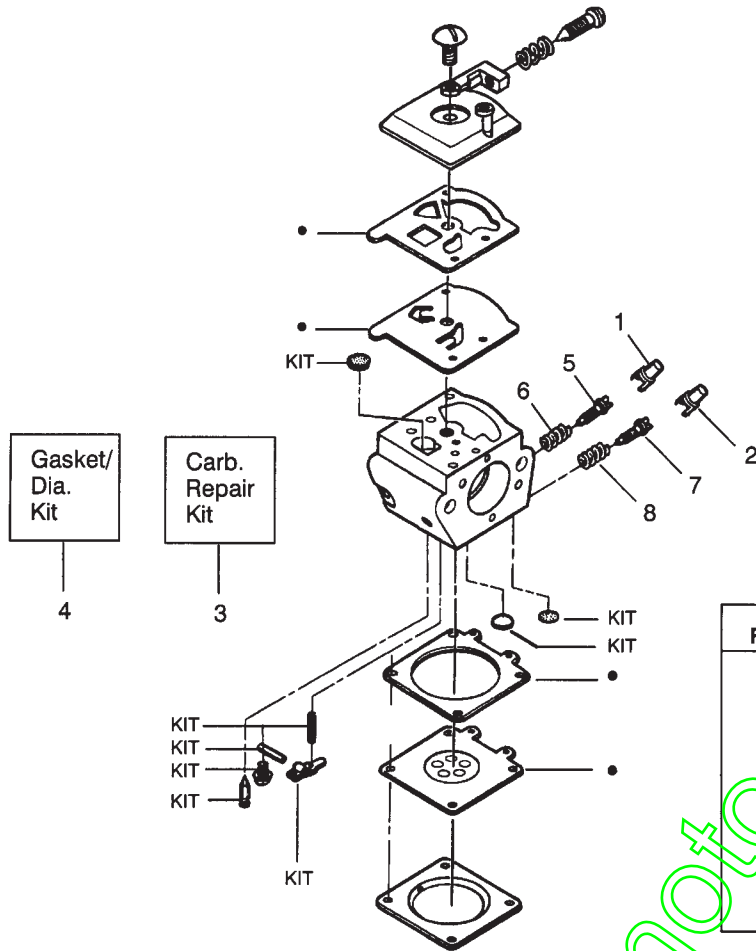

Carburetor Assembly – WT-391 – #530069722

Ref.	Part No.	Description
1.	530038318	Limiter Cap – High
2.	530038317	Limiter Cap – Low
3.	530069826	Carburetor Repair Kit (KIT = Indicates Contents)
4.	530069844	Gasket/Diaphragm Kit (● = Indicates Contents)
5.	530035383	Low Speed Needle
6.	530035293	Needle Spring Low Speed
7.	530035384	High Speed Needle
8.	530035295	Needle Spring High Speed

Ref.	Part No.	Description
1.	530053033	Actuating Lever
2.	530015913	Spring Pin
3.	530015911	Screw
4.	530014356	Front & Rear Link Ass'y.
5.	530016237	Spring Compression
6.	530052232	Brake Band
7.	530015910	Handguard Spring
8.	530049075	Journal – Left
9.	530029879	Pivot Pin
10.	530029881	Journal – Right
11.	530015914	Screw
12.	530038593	Retainer
13.	530029878	Position Spring
14.	530053745	Clutch Cover
15.	530038679	Chain Brake Cover
16.	530015826	Bar Adjusting Pin
17.	530038593	Retainer
18.	530016110	Screw – Bar Adjusting
19.	530015917	Nut
20.	530053746	Chain Brake Assembly