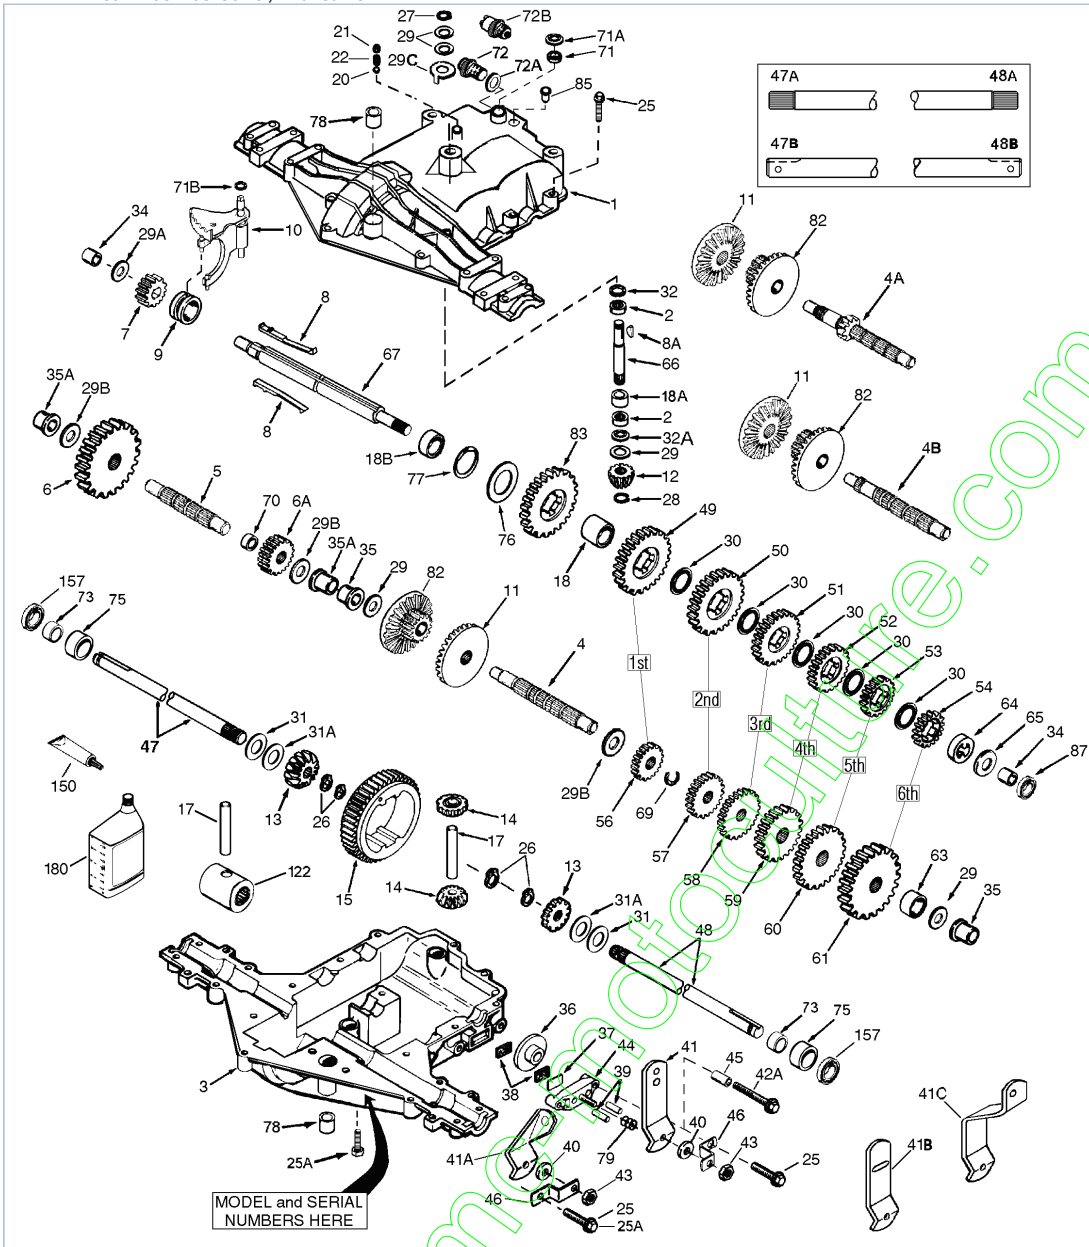

mst.2 205-205-531C / Transaxle

Part List

mst.2 205-205-531C / Transaxle

REF #	ITEM #	DESCRIPTION	QTY	REMARK
1	772147	Transaxle Cover	1	
2	780086A	Needle Bearing 5/8"	2	
3	770128	Transaxle Case	1	
4B	776406	Countershaft	1	
5	776409	Output Shaft	1	
6	778364	Spur Gear (38 teeth)	1	
6A	778369	Spur Gear (15 teeth)	1	
7	778330	Spur Gear (11 teeth)	1	
8	792180	Shift Key	2	
9	784352	Shift Collar	1	
10	784378	Shift Rod & Fork	1	
11	778334	Bevel Gear (30 teeth)	1	
12	778309	Input Bevel Pinion (13 teeth)	1	
13	778368	Bevel Gear (13 teeth) (Incl. 14)	2	
14	778368	Bevel Pinion (13 teeth) (Incl. 13)	2	
15	778370	Ring Gear (43 teeth)	1	
17	786188	Drive Pin	1	
18	786102	Spacer 1.130	1	
20	792077A	Ball 5/16" dia	1	
21	792211	Cap Screw 3/8-16 x 3/8"	1	
22	792079	Spring	1	
25	792073A	Screw 1/4-20 x 1-1/4"	17	
25A	792177	Screw 1/4-20 x 1-3/8"	2	
26	792125	Retaining Ring (pkg of 2)	4	
27	792035	Retaining Ring	1	
28	788040	Retaining Ring	1	
29	780072	Washer .627 ID	5	
29A	780160	Thrust Washer .563 ID	1	
29B	780051	Thrust Washer .762 ID	2	
30	780108	Cup Washer 1.127 ID	4	
31	780001	Washer (.056 wide) (USE AS NEEDED)	2	
31A	780195	Flat Washer (.062 wide)	2	
32	788083	Oil Seal 5/8"	1	
34	780194	Bushing 9/16"	2	
35	780193	Flanged Bushing 5/8"	2	
35A	780197	Flanged Bushing 3/4"	2	
36	790075	Brake Disk	1	
37	790007	Brake Pad Plate	1	
38	799021	Brake Pad (pkg of 2)	2	
39	786026	Dowel Pin	2	
40	792076A	Flat Washer .312 ID	1	
41	790013	Brake Lever	1	
42	792073A	Screw 1/4-20 x 1-1/4"	2	
43	792075	Locknut 5/16-24	1	
44	790025	Brake Pad Holder	1	
46	786086	Brake Lever Bracket	1	
47	774688	Axle (11-5/86" long) (Incl. 26)	1	
48	774747	Axle (16-1/4" long)	1	
49	778356	Spur Gear (29 teeth)	1	
50	778338	Spur Gear (27 teeth)	1	
51	778354	Spur Gear (23 teeth)	1	
52	778313	Spur Gear (19 teeth)	1	
53	778346	Spur Gear (15 teeth)	1	
56	778355	Spur Gear (11 teeth)	1	
57	778337	Spur Gear (13 teeth)	1	
58	778353	Spur Gear (17 teeth)	1	