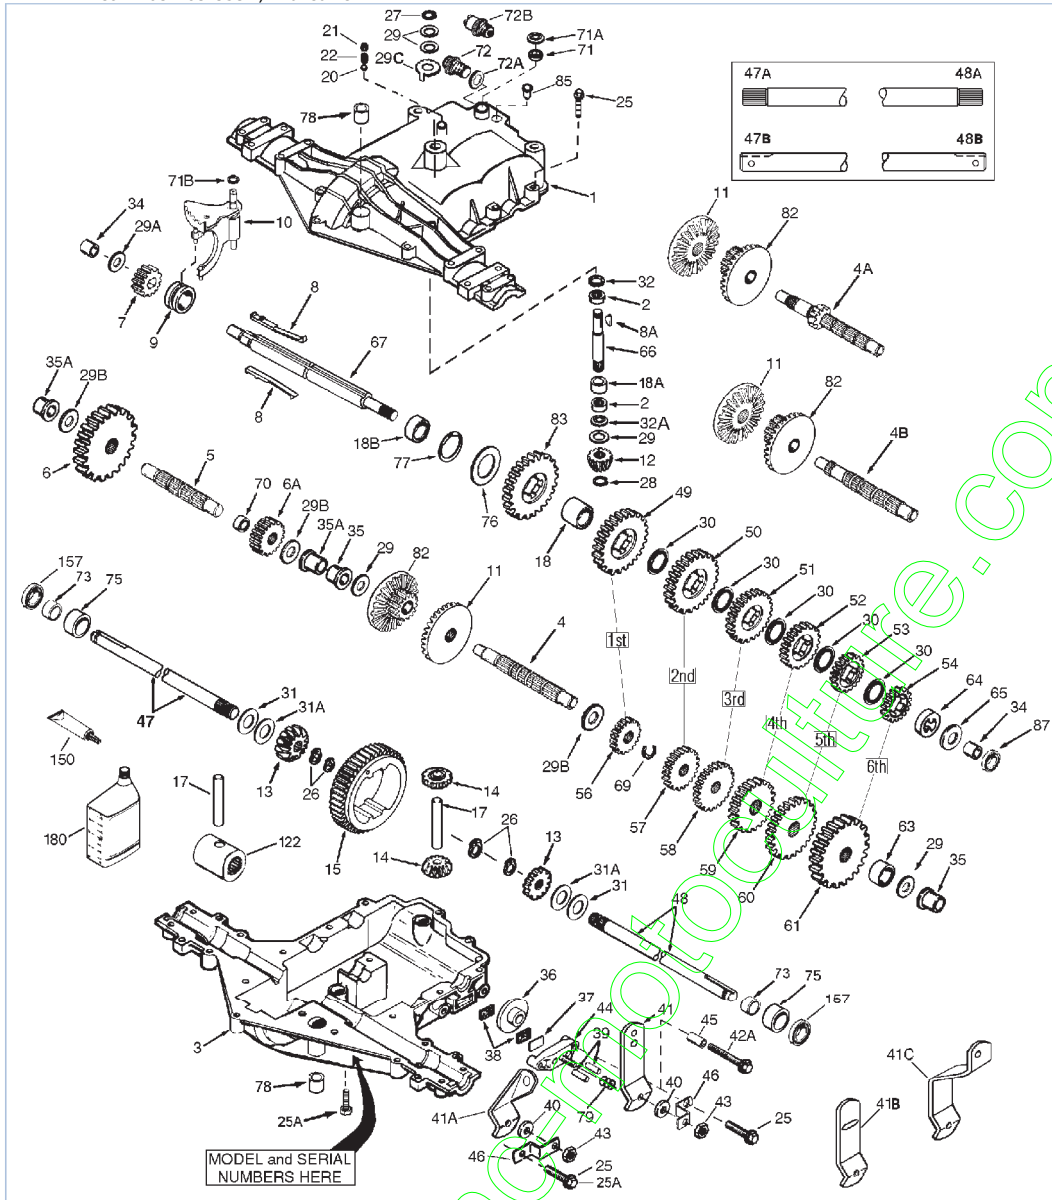

mst.2 205-205-535F / Transaxle

www.emcparts.com

Part List

mst.2 205-205-535F / Transaxle

REF #	ITEM #	DESCRIPTION	QTY	REMARK
1	772148A	Transaxle Cover (Incl. 29B)	1	
2	780086A	Needle Bearing 5/8" ID	2	
3	770128	Transaxle Case	1	
4B	776406	Countershaft	1	
5	776409	Output Shaft	1	
6	778364	Spur Gear (38T)	1	
6A	778369	Spur Gear (15T)	1	
7	778330	Spur Gear (11T)	1	
8	792180	Shift Key	2	
8A	792047	Woodruff Key #9	1	
9	784352	Shift Collar	1	
10	784378	Shift Rod & Fork	1	
11	778334	Bevel Gear (30T)	1	
12	778309	Input Bevel Pinion (13T)	1	
13	778368	Bevel Gear (13T) (Incl. 14)	2	
14	778368	Bevel Pinion (13T) (Incl. 13)	2	
15	778370	Ring Gear (43T)	1	
17	786188	Drive Pin	1	
18	786102	Spacer	1	
20	792077A	Ball 5/16" dia	1	
21	792078	Set Screw 3/8-16 x 3/8"	1	
22	792079	Spring	1	
25	792073A	Screw 1/4-20 x 1-1/4"	17	
25A	792177	Screw 1/4-20 x 1-3/8"	2	
26	792125	Retaining Ring (pkg of 2)	4	package of 2
27	792035	Retaining Ring	1	
28	788040	Retaining Ring	1	
29	780072	Thrust Washer .627ID	5	
29A	780160	Thrust Washer .563ID	1	
29B	780051	Thrust Washer .762ID	2	
30	780108	Cup Washer 1.127ID	4	
31	780001	Washer .056W	2	
31A	780195	Flat Washer .062W	2	
32	788083	Oil Seal 5/8"	1	
32A	792001	O-ring .607ID	1	
34	780194	Bushing	2	
35	780193	Flanged Bushing	2	
35A	780197	Flanged Bushing 3/4"	2	
36	790075	Brake Disk	1	
37	790007	Brake Pad Plate	1	
38	799021	Brake Pad (pkg of 2)	2	
39	786026	Dowel Pin	2	
40	792076A	Flat Washer .312ID	1	
41	790045	Brake Lever	1	
42	792177	Screw, 1/4-20 x 1-3/8"	2	
43	792075	Locknut 5/16-24	1	
44	790025	Brake Pad Holder	1	
46	786086	Brake Lever Bracket	1	
47	775028	Axle 11.984	1	
48	775027	Axle 16.562	1	
49	778356	Spur Gear (29T)	1	
50	778340	Spur Gear (24T)	1	
51	778344	Spur Gear (20T)	1	
52	778313	Spur Gear (19T)	1	
53	778346	Spur Gear (15T)	1	
56	778355	Spur Gear (11T)	1	
57	778339	Spur Gear (16T)	1	
58	778343	Spur Gear (20T)	1	
59	778351	Spur Gear (21T)	1	
60	778345	Spur Gear (25T)	1	
63	786071	Countershaft Spacer 1-1/8" x 3/8"	1	