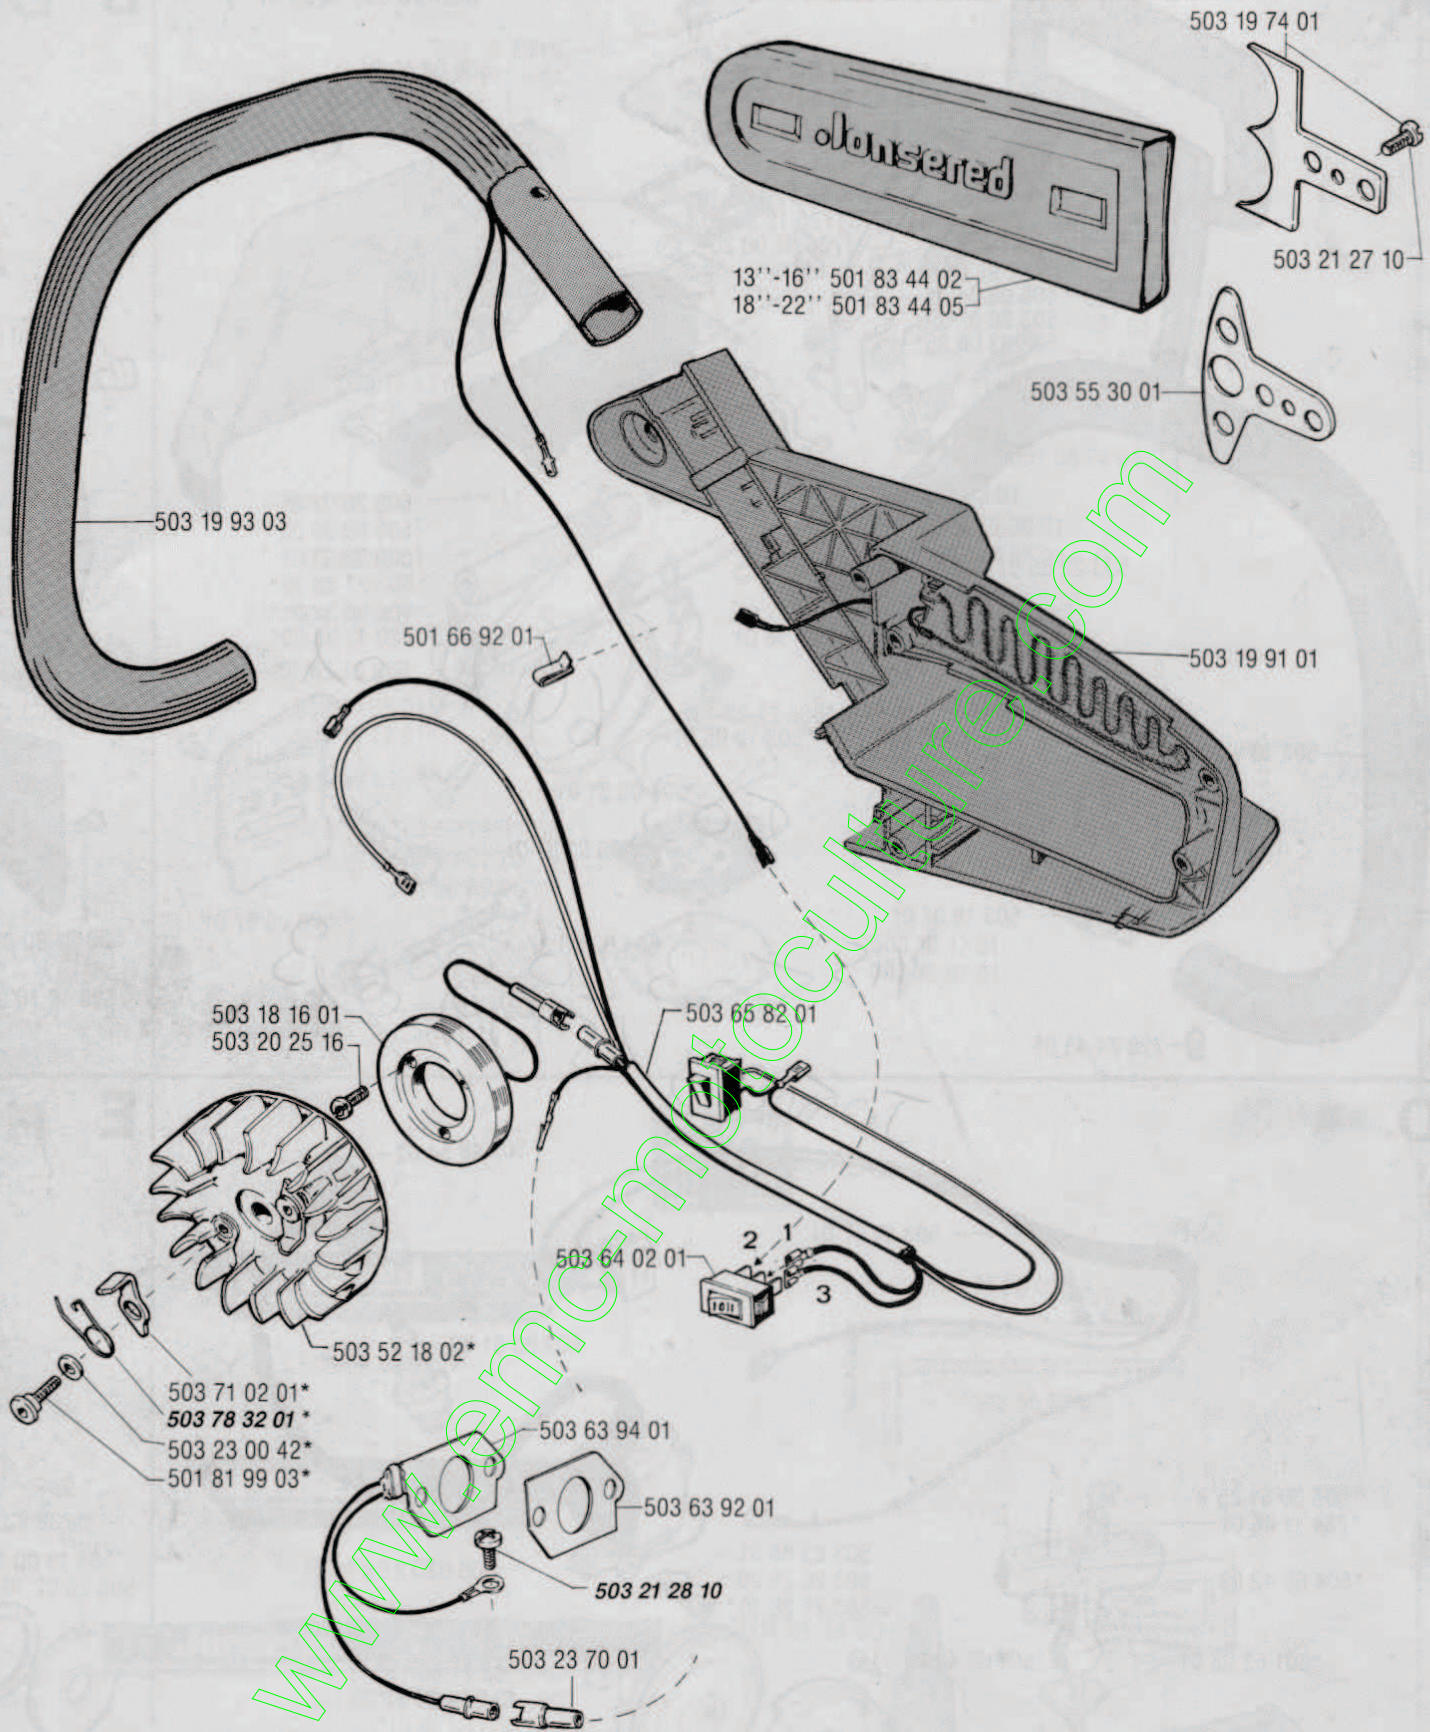

*compl. 503 52 18 02

Jonsered

Jonsered Power Products AB
433 81 Partille Sweden

108 07 08 15

Inforit Munkedal/AB Reprona Offset Lysekil