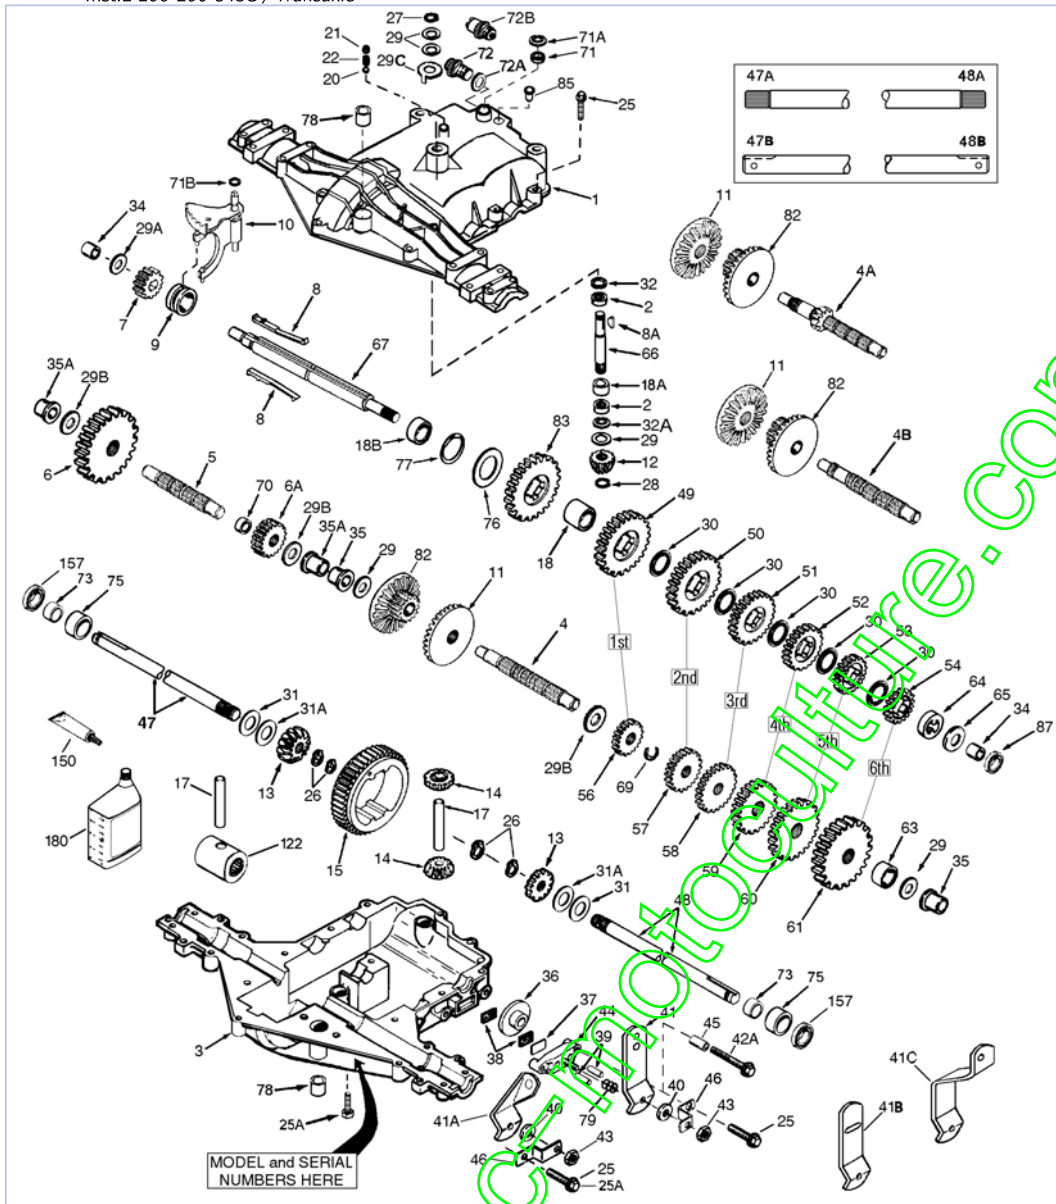

mst.2 206-206-545C / Transaxle

Part List

mst.2 206-206-545C / Transaxle

REF #	ITEM #	DESCRIPTION	QTY	REMARK
1	772147	Transaxle Cover	1	
2	780086A	Needle Bearing 5/8"	2	
3	770128	Transaxle Case	1	
4	776395	Countershaft	1	
5	776409	Output Shaft	1	
6	778364	Spur Gear (38 teeth)	1	
6A	778369	Spur Gear (15 teeth)	1	
7	778330	Spur Gear (11 teeth)	1	
8	792180	Shift Key	2	
8A	792047	Woodruff Key #9	1	
9	784352	Shift Collar	1	
10	784378	Shift Rod & Fork	1	
11	778334	Bevel Gear (30 teeth)	1	
12	778309	Input Bevel Pinion (13 teeth)	1	
13	778368	Bevel Gear (13 teeth) (Incl. 14)	2	
14	778368	Bevel Pinion (13 teeth) (Incl. 13)	2	
15	778370	Ring Gear (43 teeth)	1	
17	786188	Drive Pin	1	
18	786102	Spacer 1.130 x .695	1	
20	792077A	Ball 5/16" dia	1	
21	792211	Cap Screw 3/8-16 x 3/8"	1	
22	792079	Spring .310 OD x .625 L	1	
25	792073A	Screw 1/4-20 x 1-1/4"	17	
25A	792177	Screw 1/4-20 x 1-3/8"	2	
26	792125	Retaining Ring (pkg of 2)	4	
27	792035	Retaining Ring	2	
28	788040	Retaining Ring	1	
29	780072	Thrust Washer .627 ID x .031W	4	
29A	780160	Thrust Washer .563 ID x .031W	1	
29B	780051	Thrust Washer .762 ID x .031W	3	
29C	780199	Anti-Rotation Washer .632	1	
30	780108	Cup Washer 1.127 ID x .032W	5	
31	780001	Flat Washer .750 ID x .056W	2	Use AsNeeded
31A	780195	Flat Washer .750 ID x .062W	2	
32	788083	Oil Seal 5/8"	1	
34	780194	Bushing .563	2	
35	780193	Flanged Bushing 5/8" ID	2	
35A	780197	Flanged Bushing .751	2	
36	790075	Brake Disk	1	
37	790007	Brake Pad Plate	1	
38	799021	Brake Pad (pkg of 2)	2	
39	786026	Dowel Pin	2	
40	792076A	Flat Washer .312 ID x .059W	1	
41A	790079	Brake Lever	1	
42	792073A	Screw 1/4-20 x 1-1/4"	1	
42A	792085A	Screw 1/4-20 x 2-1/4"	1	
43	792075	Locknut 5/16-24	1	
44	790025	Brake Pad Holder	1	
45	786066	Spacer .2625 x 1.0	1	
46	786086	Brake Lever Bracket	1	
47	774690	Axle (11-15/16" long)	1	
48	774691	Axle (16-1/2" long)	1	
49	778356	Spur Gear (29 teeth)	1	
50	778338	Spur Gear (27 teeth)	1	
51	778354	Spur Gear (23 teeth)	1	