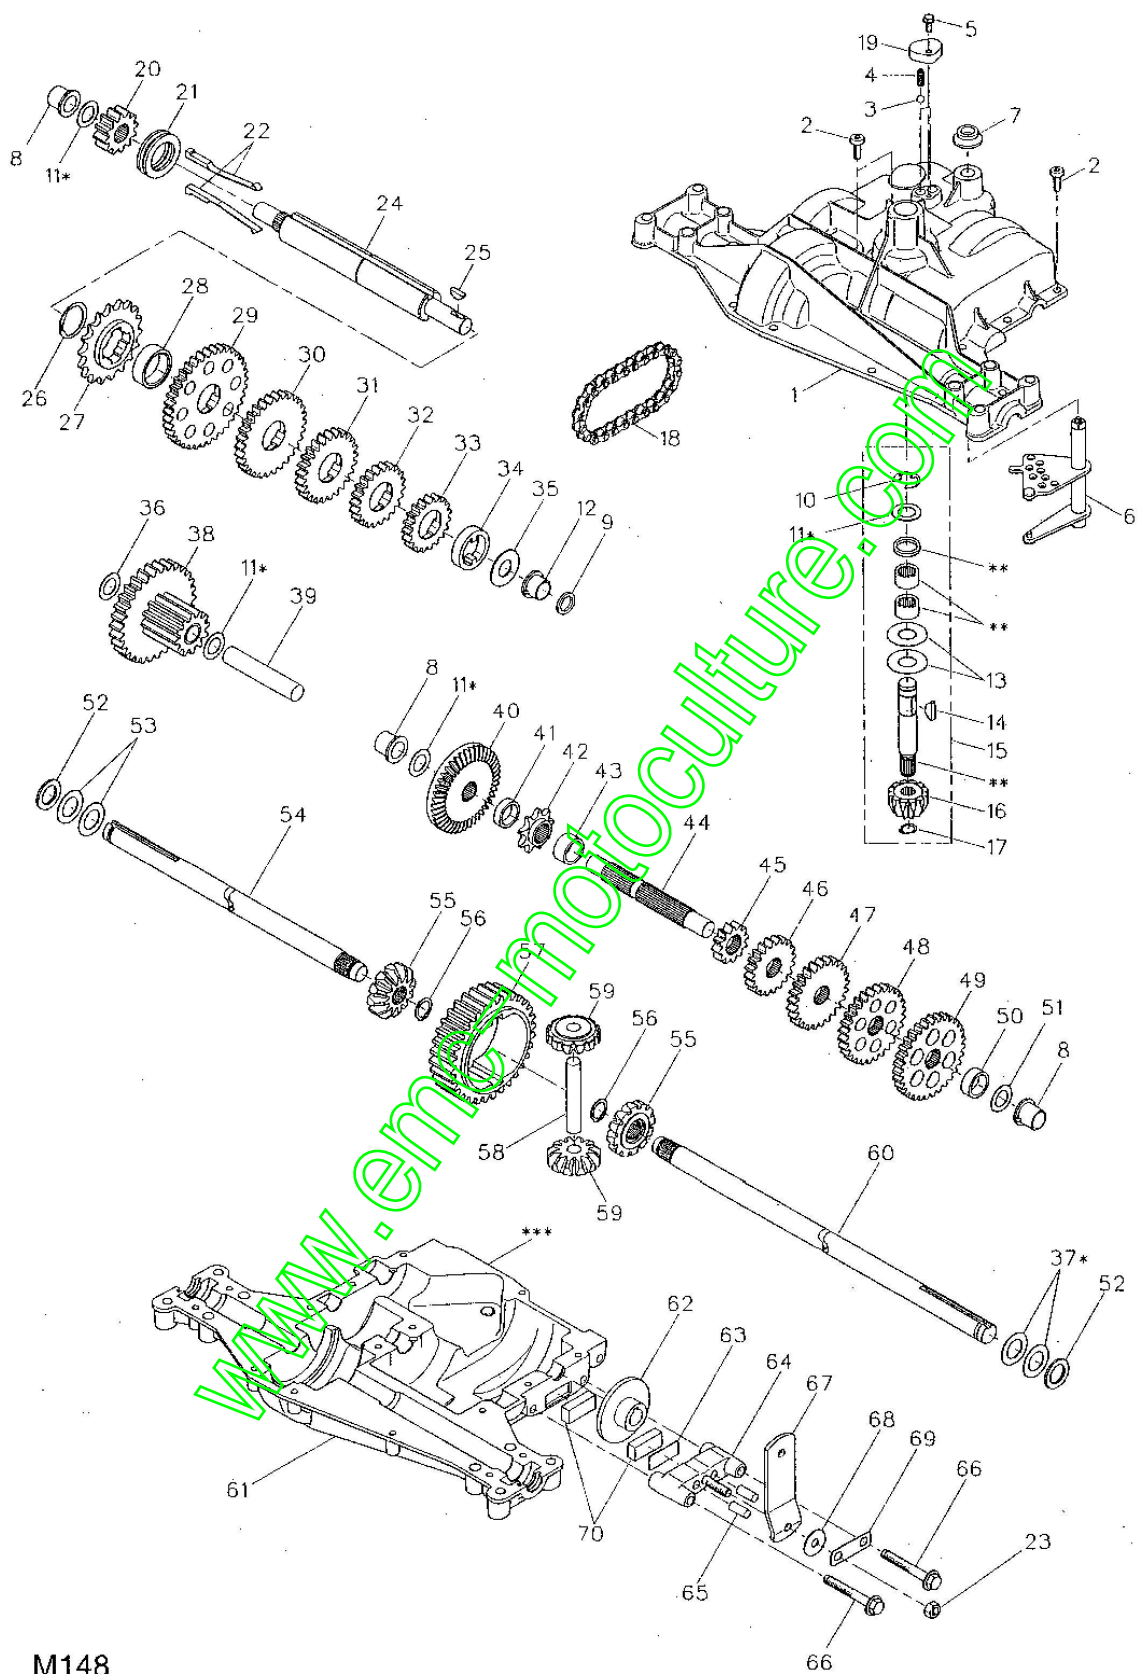

M148

Transmission

Réf. N°	Q.té :	Code article	Description	Articles	De	Jusqu'à
0	1	1134-5281-01	Trasmission (Dana 4360-197)	4360-197		
1	1	F000-7033-00	Housing-Upper	4360-197		
2	16	F000-1919-00	Vis	4360-197		
3	2	F000-5947-00	Sphère	4360-197		
4	2	F000-5948-00	Ressort	4360-197		
5	1	F084-0052-00	Vis	4360-197		
6	1	F000-6517-00	Assy, Kit, Shifter	4360-197		
7	1	F000-7010-00	V-Ring	4360-197		
8	3	F000-5510-00	Bearing, Flange	4360-197		
9	1	F000-5508-00	Seal, Oil	4360-197		
10	1	F000-1106-00	Ring, Retaining	4360-197		
11	4	F000-4689-00	Assy, Kit, Shim, .625 Shaft	4360-197		
12	1	F000-5511-00	Bearing, Flange	4360-197		
13	2	F000-3876-00	Rondelle	4360-197		
14	1	F000-1746-00	Clé de volant	4360-197		
15	1	F000-6205-00	Input Shaft Assy	4360-197		
16	1	F000-5620-00	Pinion, Bevel, 12T	12T _ 4360-197		
17	1	F000-3624-00	Ring, Retaining	4360-197		
18	1	F000-3625-00	Chain, 24 Pitches	24 link _ 4360-197		
19	1	F000-5950-00	Cover, Detent	4360-197		
20	1	F000-5627-00	Gear, Spur, 12T	12T _ 4360-197		
21	1	F000-5303-00	Collar, Clutch	4360-197		
22	1	F000-4758-00	Assy, Kit, Clutch Clefs	4360-197		
23	1	F000-3847-00	Ecrou	4360-197		
24	1	F000-5737-00	Shaft, Intermediate	4360-197		
25	1	F000-1375-00	Clé de volant	4360-197		
26	1	F000-3627-00	Ring, Retaining	4360-197		
27	1	F000-3830-00	Couronne, 18T	18T _ 4360-197		
28	1	F000-3841-00	Entretoise	4360-197		
29	1	F000-5365-00	Gear, Spur, 37T	37T _ 4360-197		
30	1	F000-3867-00	Gear, Spur, 30T	30T _ 4360-197		
31	1	F000-3783-00	Gear, Spur, 25T	25T _ 4360-197		
32	1	F000-3869-00	Gear, Spur, 22T	22T _ 4360-197		
33	1	F000-5202-00	Gear, Spur, 19T	19T _ 4360-197		
34	1	F000-5027-00	Entretoise	4360-197		
35	1	F000-3628-00	Rondelle	4360-197		
36	1	F000-1425-00	Rondelle	4360-197		
37	1	F000-4691-00	Assy, Kit, Shim, .750 Shaft	4360-197		
38	1	F000-6358-00	Assy, Gear, Comb., 12T & 30T	12T+30T _ 4360-197		
39	1	F000-3967-00	Shaft, Idler	4360-197		
40	1	F000-7003-00	Gear, Bevel, 36T	36T _ 4360-197		
41	1	F000-3630-00	Entretoise	4360-197		
42	1	F000-3645-00	Couronne, 9T	9T _ 4360-197		
43	1	F000-5016-00	Entretoise	4360-197		
44	1	F000-5015-00	Arbre Transmission	4360-197		
45	1	F000-5364-00	Gear, Spur, 12T	12T _ 4360-197		
46	1	F000-3866-00	Gear, Spur, 20T	20T _ 4360-197		
47	1	F000-3719-00	Gear, Spur, 25T	25T _ 4360-197