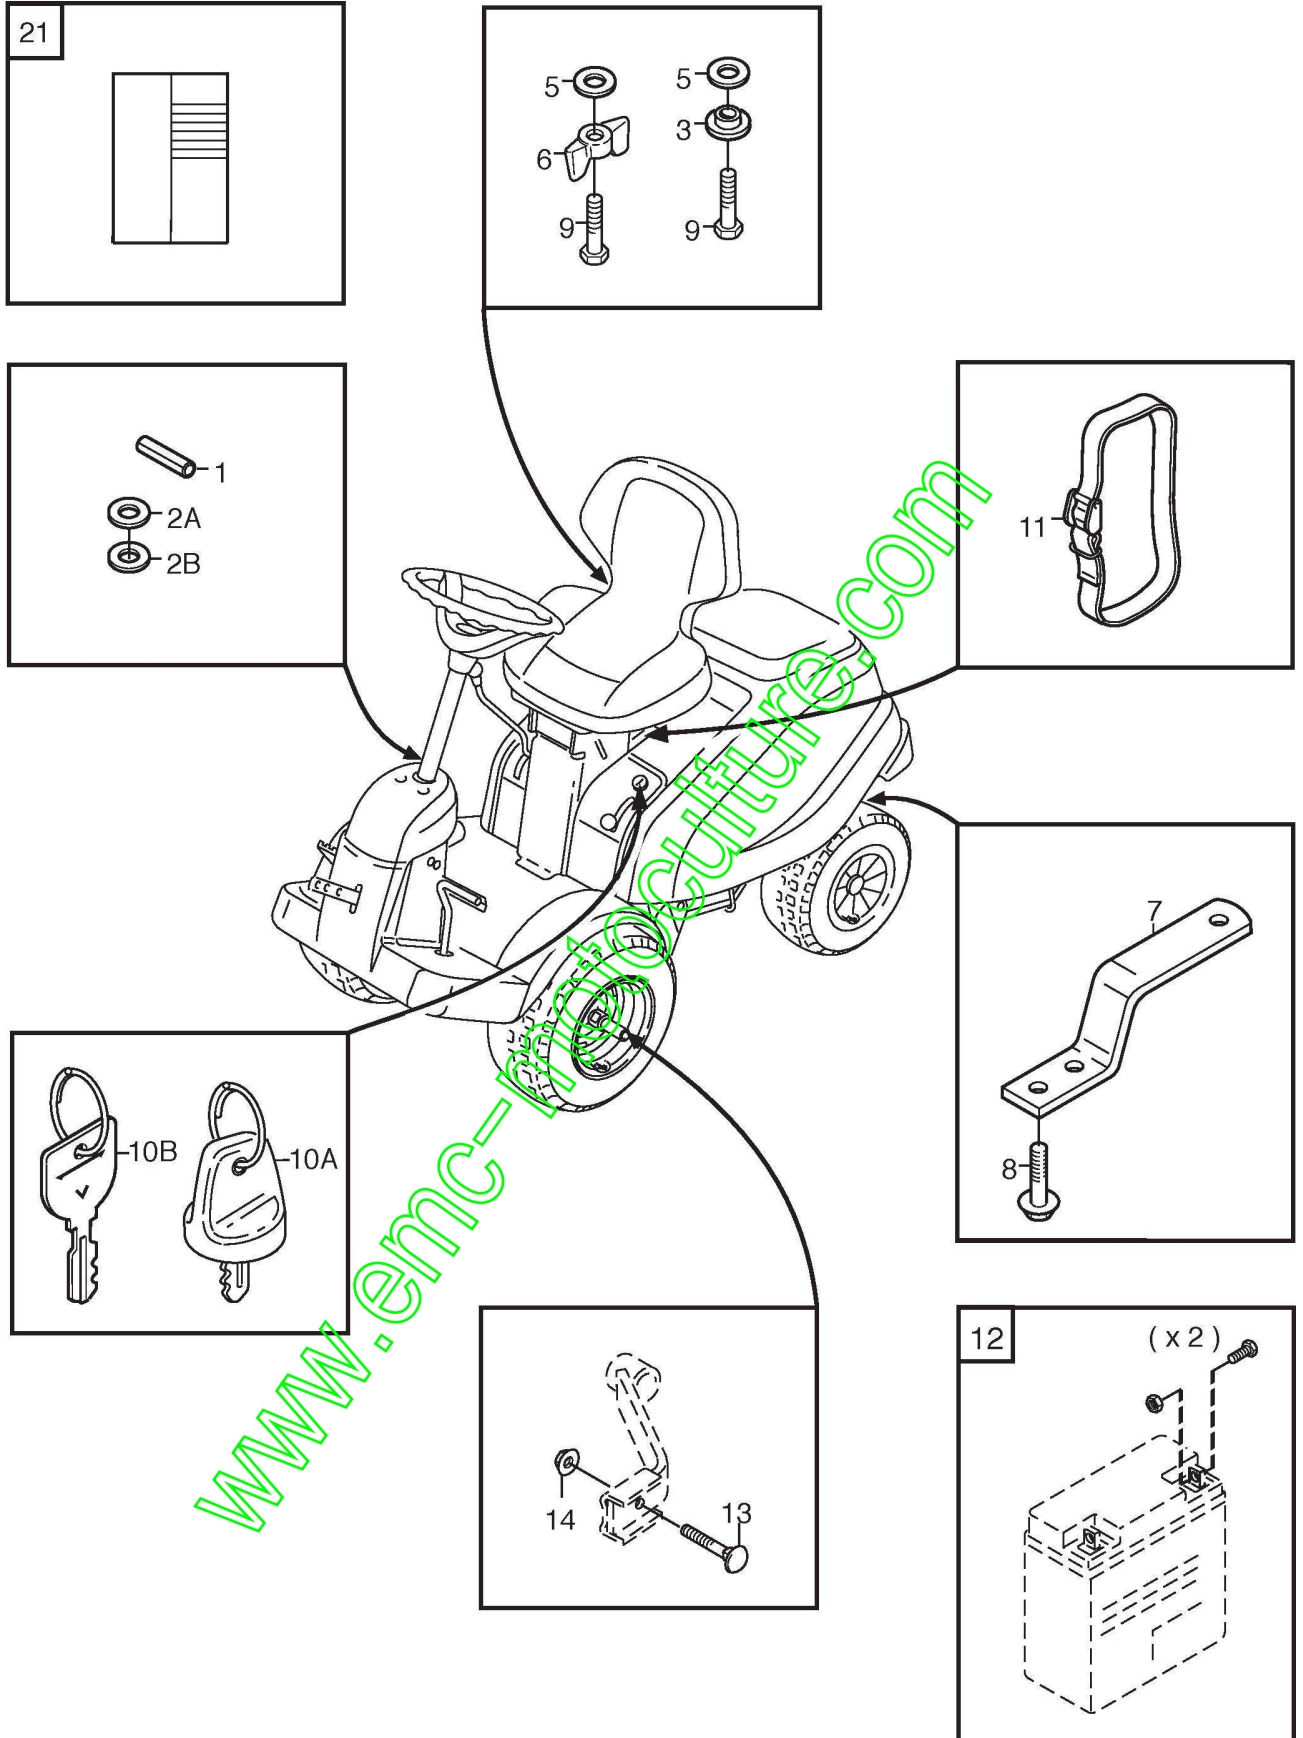

MOUNTFIELD

2135H (2012)

13-2716-00

Spare parts list
Reservdelar
Repuestos
Ersatzteile
Pièces détachées
Reserve onderdelen
Catalogo ricambi

www.emc-motoculture.com

- Use ST. S.p.A. Genuine Spare Parts specified in the parts list for repair and/or replacement.
- The contents described in the parts list may change due to improvement.
- The drawings of the spare parts are only indicative And might Not represent the part in question exactly.
- The indications "right" - "left" - "front" - "rear" refer to the position of the operator when using the machine.
- When placing orders of parts for repair And/Or replacement, make sure that the illustrated parts list is the one applying to the machine's year of manufacture, as shown on the identification plate attached to the machine.

Accessoires

Réf. N°	Q.té :	Code article	Description	Articles	De	Jusqu'à
1	1	9595-0262-00	Locating Pin			
2a	1	9699-0103-02	Rondelle	0.5 mm / 2A		
2b	1	9699-0114-02	Rondelle	1.0 mm / 2B		
3	2	1134-4185-01	Rondelle			
5	4	9699-0056-02	Rondelle			
6	2	1134-4481-01	Ecrou À Oreilles			
7	1	1134-4627-01	Tow Bar			
8	2	9959-0820-16	Vis			
9	4	9997-0820-16	Vis			
10a	1	1134-4734-01	Clef A Demarrage	10A		
10b	1	1134-6125-01	Clef A Demarrage	10B		
11	1	1134-5245-01	Battery Strap			
12	1	1134-6113-01	Vis			
13	2	9898-1035-16	Vis			
14	2	9739-1031-22	Ecrou			
21	1	8211-0061-80	Livret d'instruction			