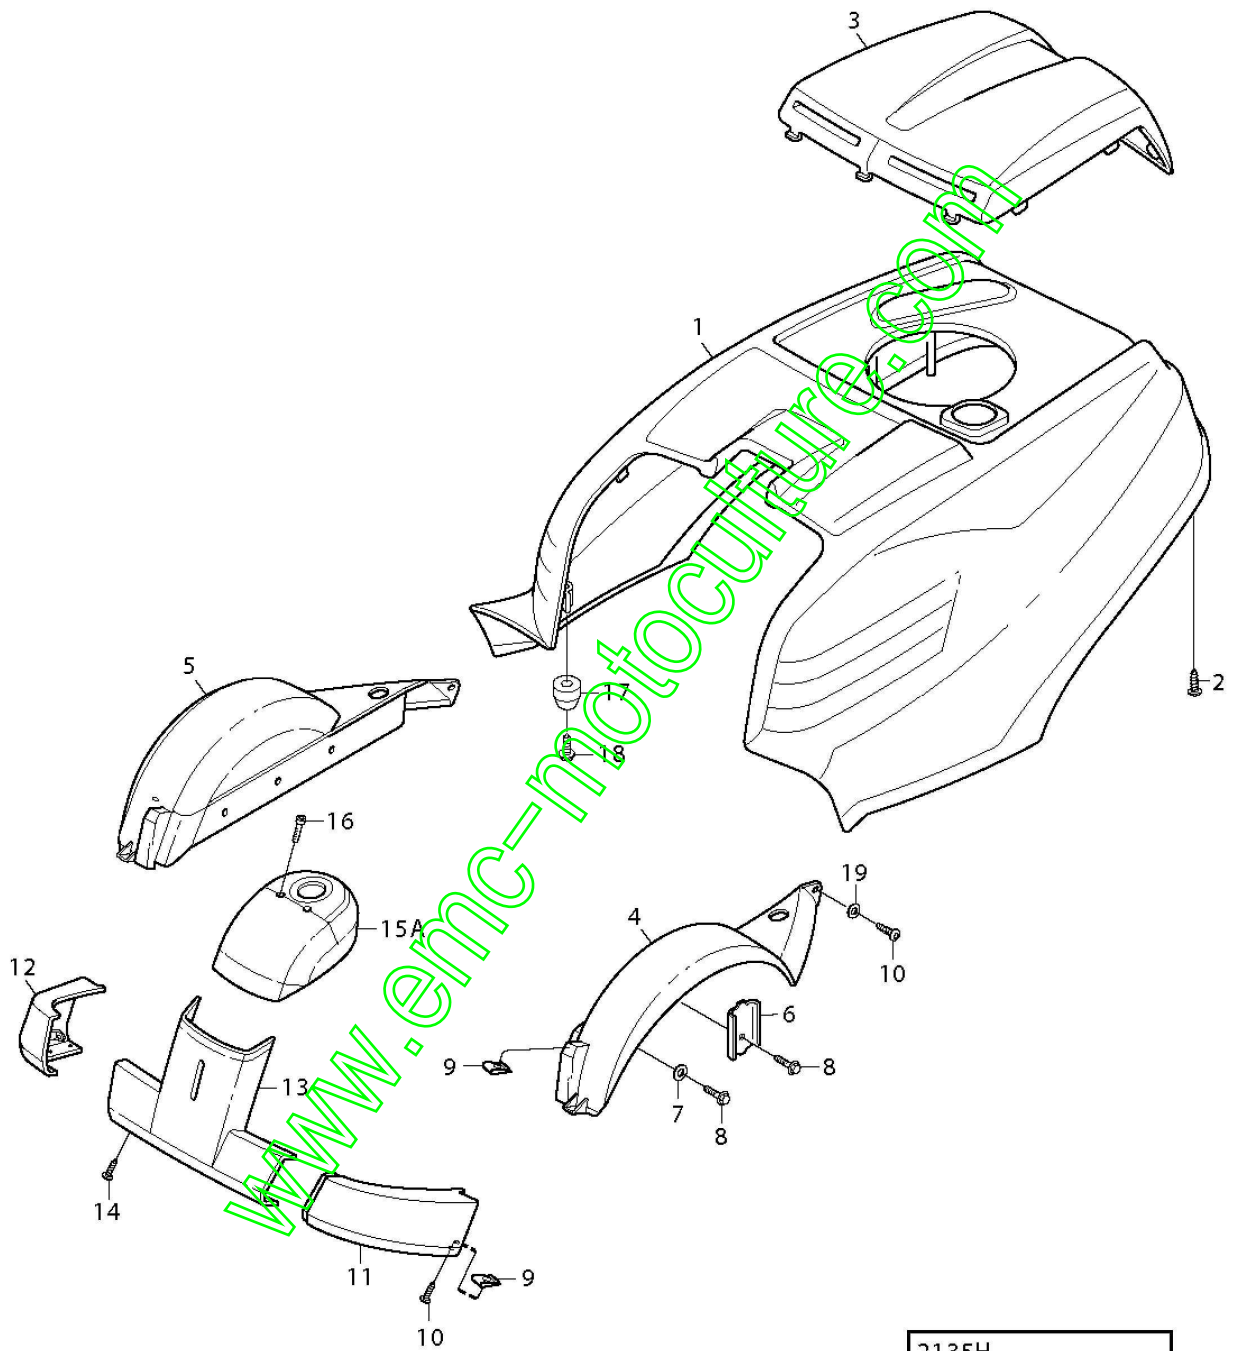

M177C

Carrosserie

Réf. N°	Q.té :	Code article	Description	Articles	De	Jusqu'à
1	1	1134-5392-01	Capot Rouge			
2	7	9838-9530-12	Vis			
3	1	1134-5393-02	Transmission Cover-Manual			
4	1	1134-5307-03	Mud Guard-Lh (Black)			
5	1	1134-5307-04	Mud Guard-Rh (Black)			
6	2	1134-0225-00	Plaque de Support			
7	4	9699-0056-02	Rondelle			
8	6	9945-0816-16	Vis			
9	4	1134-4176-01	Clips			
10	4	9893-0616-16	Vis			
11	1	1134-5306-03	Bumper Avant Gauche, Noir			
12	1	1134-5306-04	Bumper Avant Droite, Noir			
13	1	1134-5305-02	Front Lower (Red)			
14	6	9893-0616-16	Vis			
15	1	1134-5304-02	Front Upper (Red)			
15	1	1134-5320-04	Front-Upper Part Hst (Red) 2-18			
16	2	9946-0525-16	Vis			
17	2	1134-4790-02	Hood Guide (Black)			
18	2	9838-9530-12	Vis			
19	2	9699-0060-02	Rondelle			

www.emc-motoculture.com