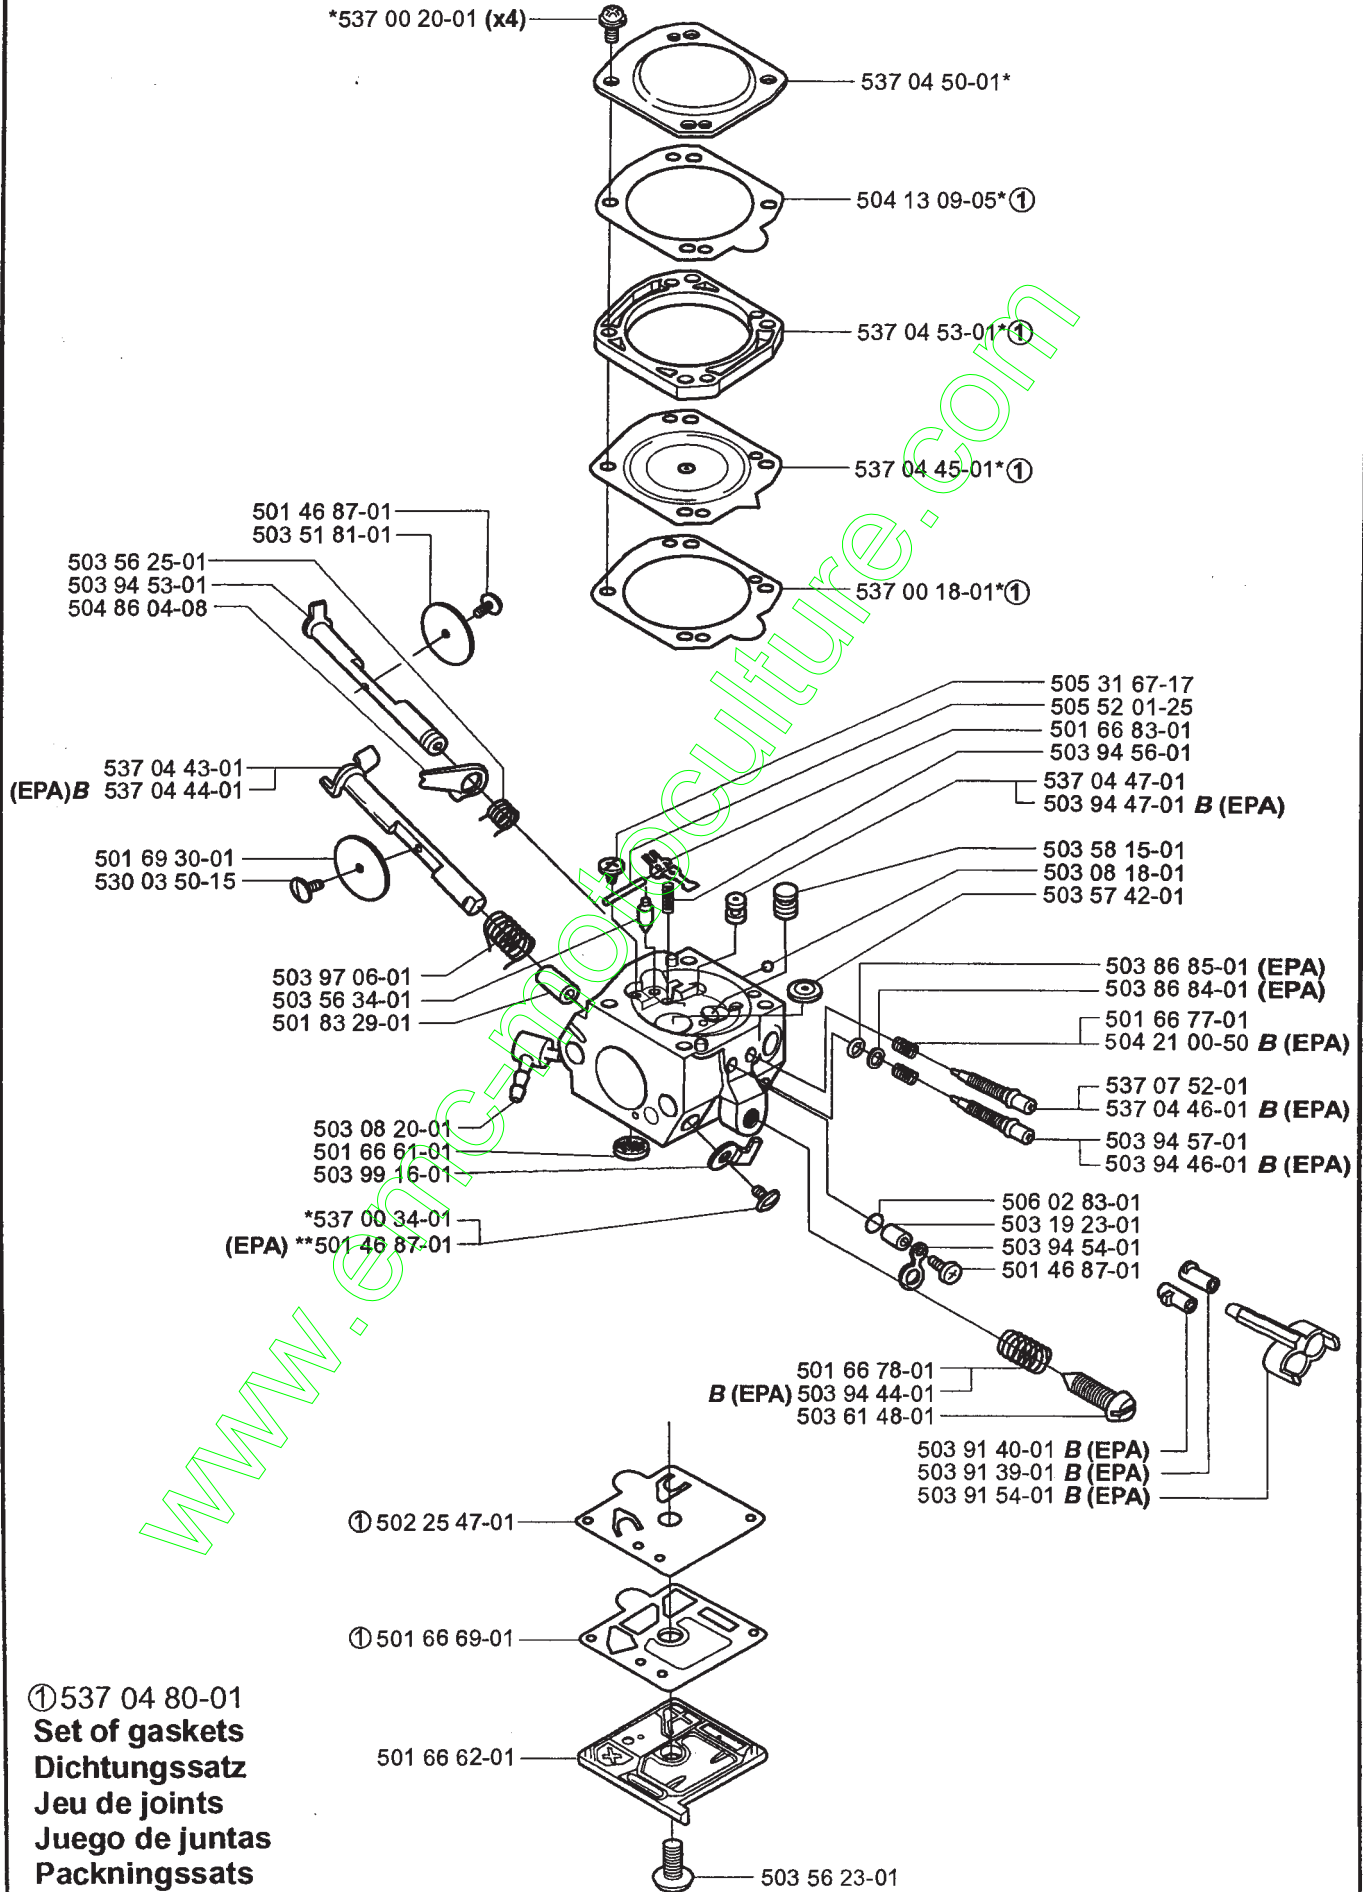

N

*compl 503 28 16-15 Walbro HDA 174
**compl 503 28 16-16 Walbro HDA 175 (EPA)