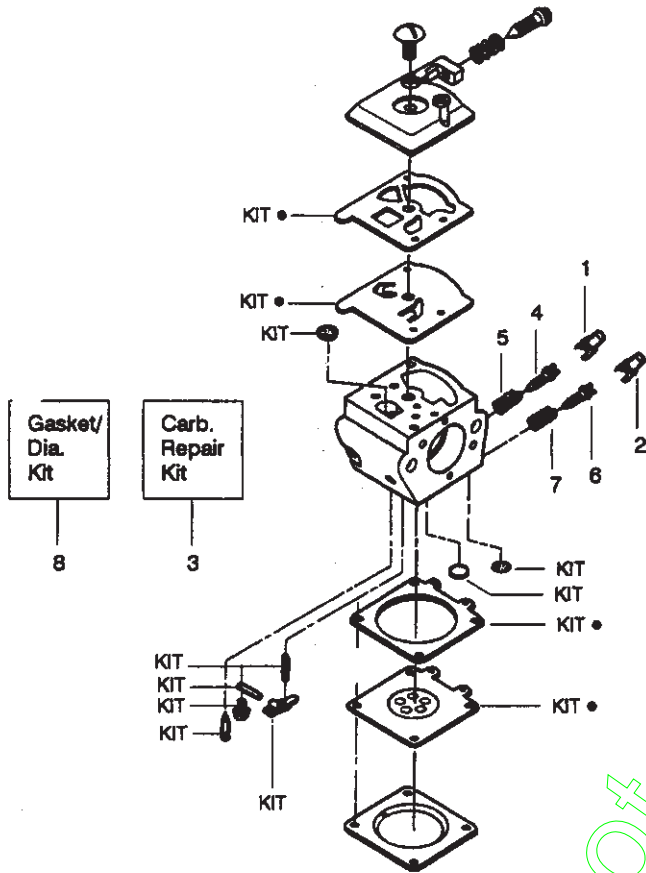

PARTS LIST NO. 530083735		POULAN ® PARTS LIST	CHAIN SAW MODEL(s) 2250, 2450 & 2550
DATE 2/17/97	REPLACES 530083735-5/6/96		EXPORT
Note: Illustration may differ from actual model due to design changes			PAGE NO. 3

Carburetor Assembly -- WT--391 -- #530069722

Ref.	Part No.	Description
1.	530038318	Limiter Cap- High
2.	530038317	Limiter Cap- Low
3.	530069626	Carburetor Repair Kit (KIT = Indicates Contents) & includes Limiter Caps
4.	530035383	Needle- Low Speed
5.	530035293	Needle Spring- Low Speed
6.	530035384	Needle- High Speed
7.	530035295	Needle Spring- High Speed
8.	530069844	Gasket/Diaphragm Kit (• = Indicates Contents)

www.emc-motoculture.com