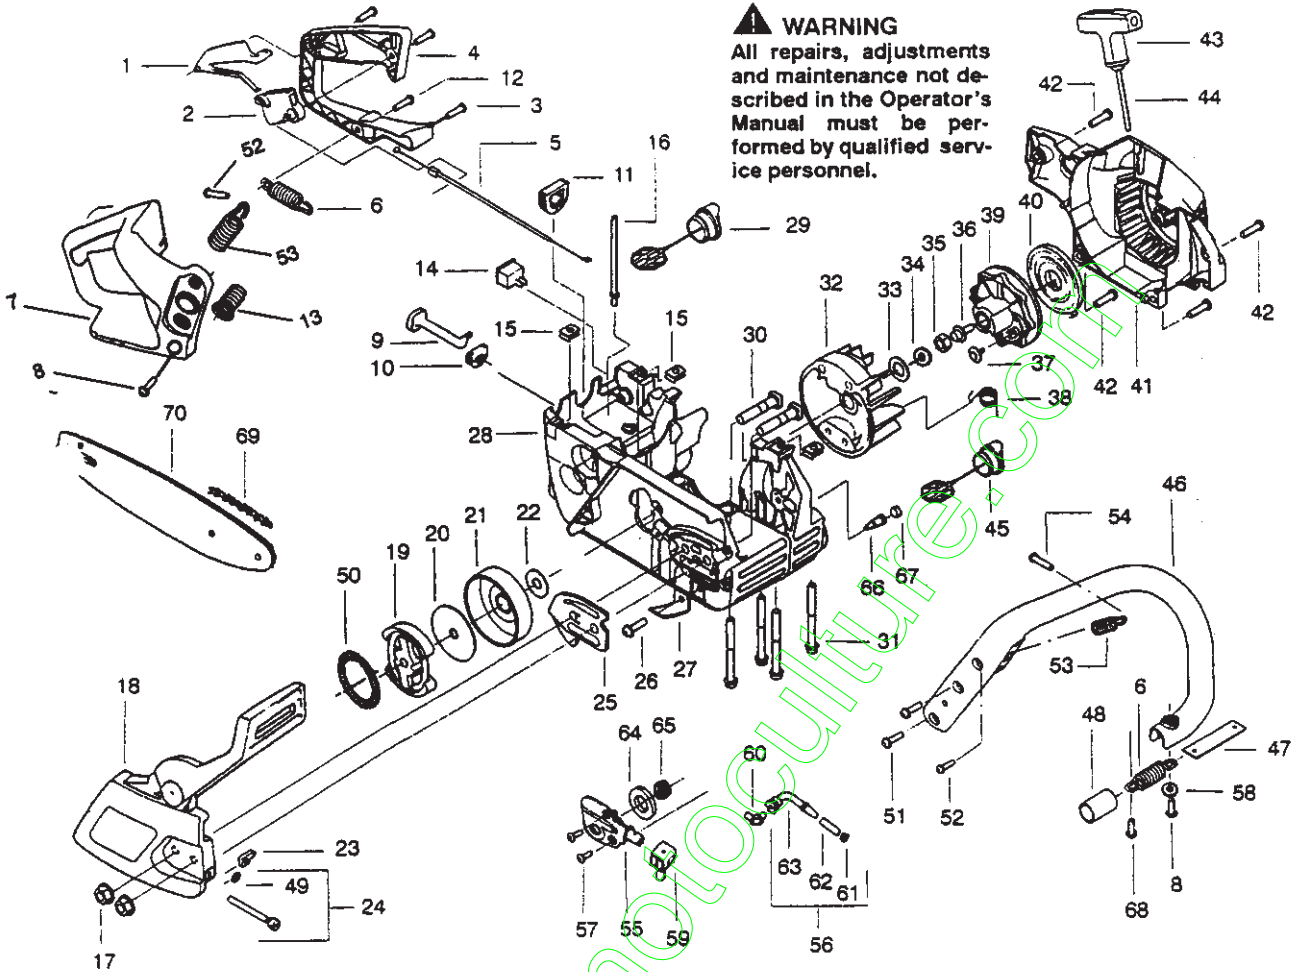

## 2250/2550

1997

PARTS LIST NO. 530083735		POULAN® PARTS LIST	CHAIN SAW MODEL(S) 2250, 2450 & 2550 EXPORT
DATE 2/17/97	REPLACES 530083735-5/6/96		Note: Illustration may differ from actual model due to design changes