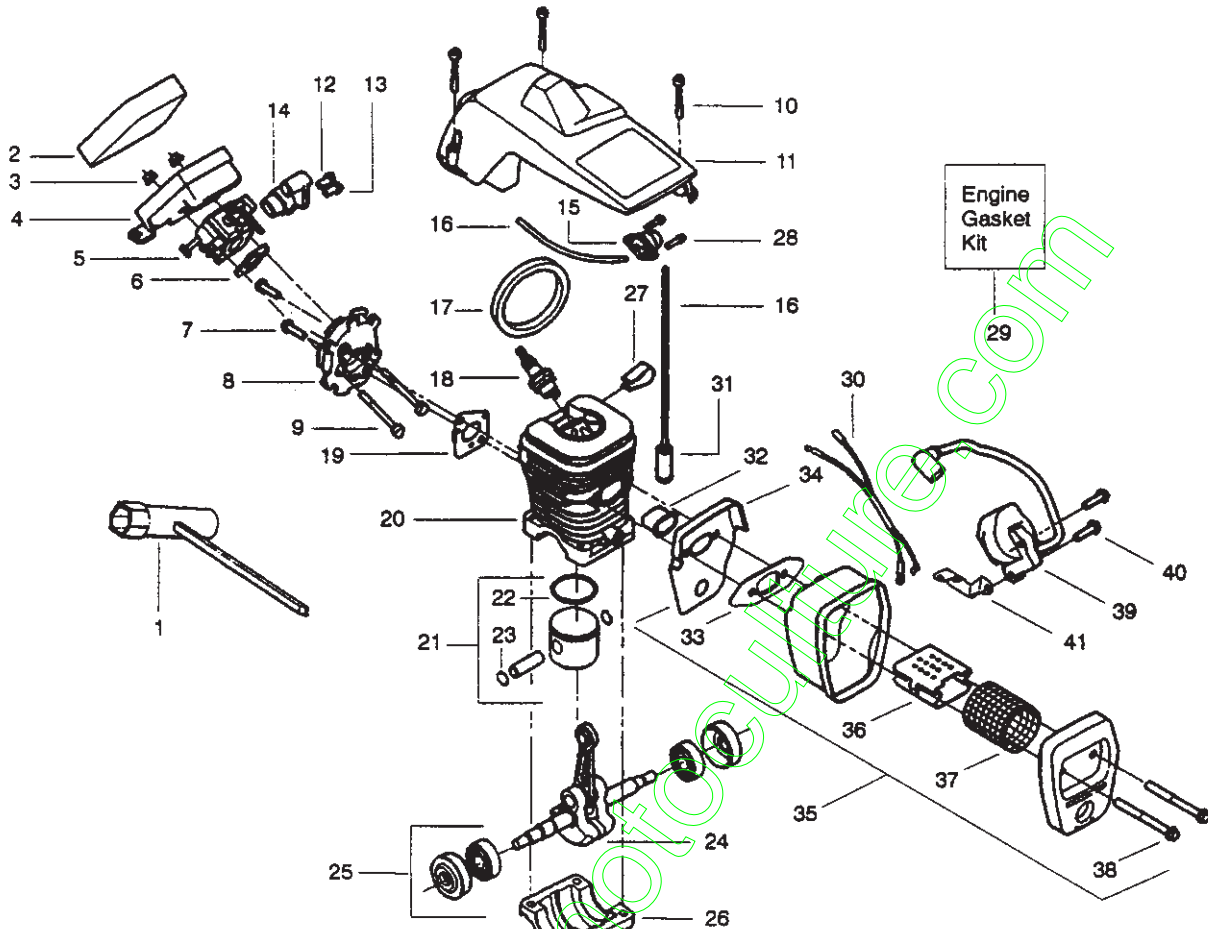

PARTS LIST NO. 530083735		POULAN® PARTS LIST	CHAIN SAW MODEL(S) 2250, 2450 & 2550 EXPORT	
DATE 2/17/97	REPLACES 530083735-5/6/96		Note: Illustration may differ from actual model due to design changes	PAGE NO. 2

Ref.	Part No.	Description	Ref.	Part No.	Description	Ref.	Part No.	Description
1.	530031163	Bar Wrench	21.		Piston Kit	36.	530037813	Muffler Diffuser
2.	530037793	Foam-Air Filter		530069604	(Incl. 22 & 23)	37.	530036103	Spark Screen
3.	530018101	Nut		530069605	2250	38.	530018132	Screw
4.	530047804	Air Filter Housing			2450/2550	39.	530039198	Ignition Module
5.	530069722	Carburetor Kit	22.	-	Piston Ring	40.	530015905	Screw
		(Incl. 12 & 13)		530029805	2250	41.	530047442	Ground Strap
6.	530019239	Carb. Gasket		530038729	2450/2550			
7.	530015810	Screw	23.	530015697	Retainer-Piston Pin			
	530069920	Carb. Adapter Kit	24.	-	Crankshaft Ass'y.			
		(Incl. 9 & 17)		530038507	2250			
9.	530018094	Screw		530047082	2450/2550			
10.	530018102	Screw	25.	530047827	Seal & Bearing Ass'y.			
11.	530047578	Cylinder Shield	26.	530037935	Cap-Crankcase			
12.	530038318	Limiter Cap-High	27.	530018138	Clip-High Tension Lead		530083330	Operator Manual
13.	530038317	Limiter Cap-Low	28.	530018090	Screw		530038257	Instruction Decal
14.	530049244	Grommet-Carb Adjust.	29.	530069608	Engine Gasket Kit		530031112	Clutch Ass'y. Tool
15.	530047213	Air Purge Ass'y.			(Incl. 6, 17, 19 & 33)		530031097	Air Gap Gauge
16.	530069216	Primer Line Kit	30.	530049117	Wire Harness Ass'y.		530031160	Insert Tool-
		(Small Dia)		530014362	Fuel Pick-up Ass'y.			Limiter Cap
17.	530019210	Air Box Seal	31.	530037652	Heat Insulator		952031152	Carrying Case
18.	952030150	Spark Plug (RCJ-7Y)	32.	530019221	Muffler Gasket			
19.	530019208	Gasket	33.	530038237	Muffler Back Plate			
20.	-	Cylinder Kit	34.	530047207	Muffler Ass'y.			
	530069606	2250			(Incl. 33-34 & 36-38)			
	530069607	2450/2550