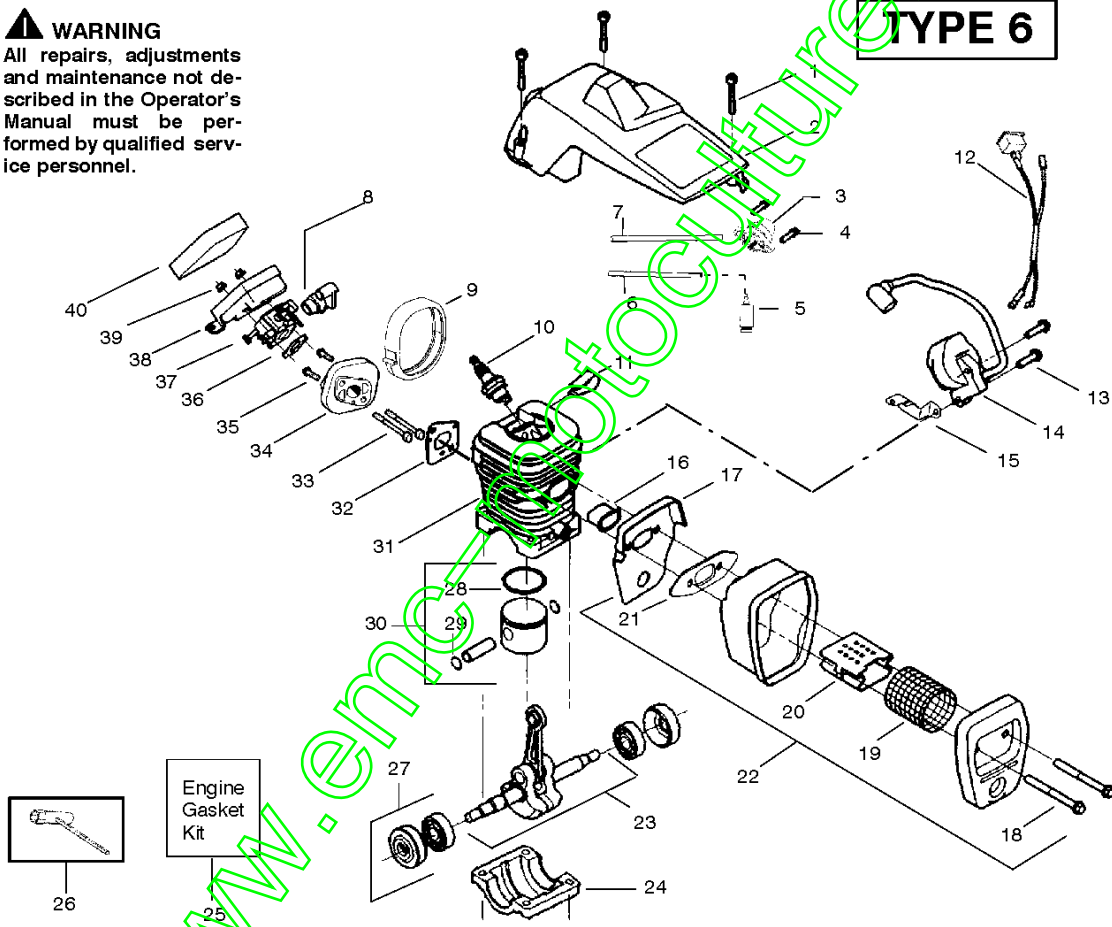

PARTS LIST NO. 530083734		Poulan® PARTS LIST	CHAIN SAW MODEL(S) 2250, 2450 & 2550	
DATE 3/05/08	REPLACES 530083734 - 11/29/06		Note: Illustration may differ from actual model due to design changes	PAGE NO. 5

▲ WARNING
All repairs, adjustments and maintenance not described in the Operator's Manual must be performed by qualified service personnel.

TYPE 6