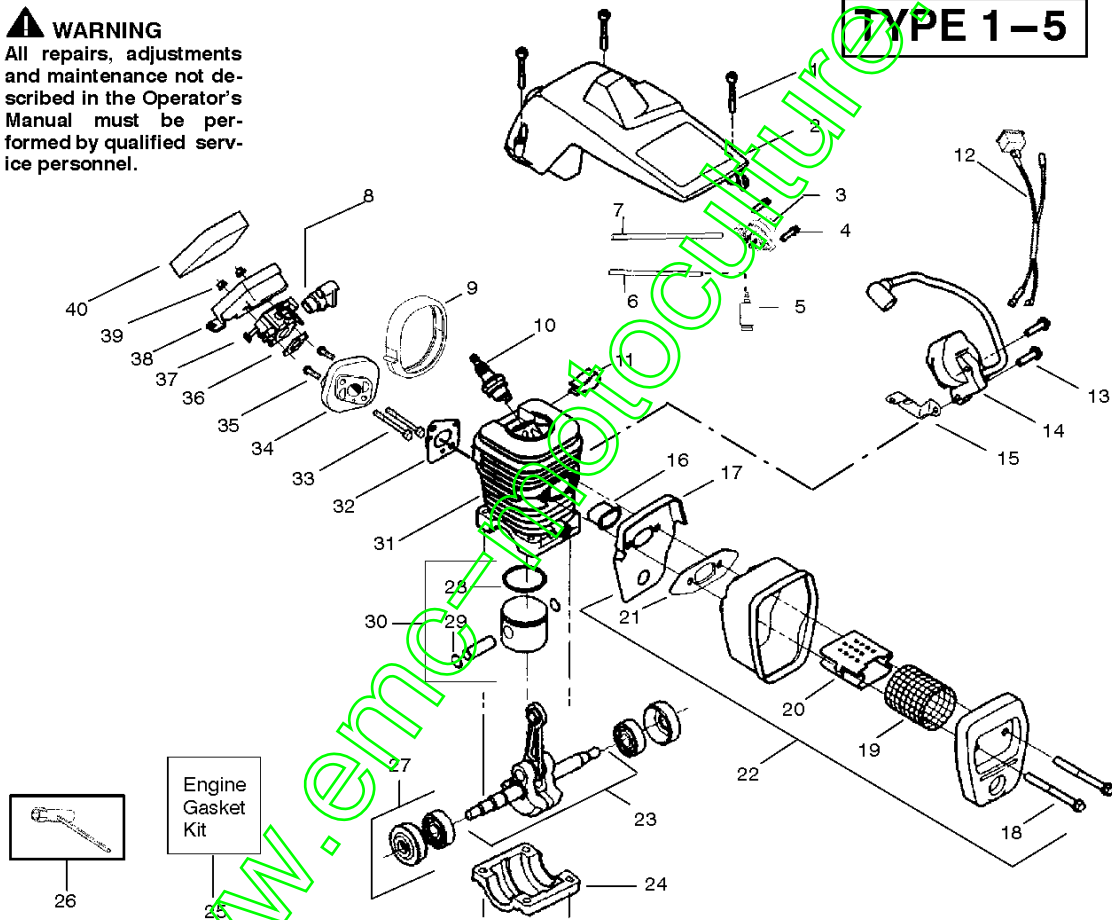

PARTS LIST NO. 530083734		Poulan® PARTS LIST	CHAIN SAW MODEL(S) 2250, 2450 & 2550	
DATE 3/05/08	REPLACES 530083734 - 11/29/06		Note: Illustration may differ from actual model due to design changes	PAGE NO. 4

⚠ WARNING
All repairs, adjustments and maintenance not described in the Operator's Manual must be performed by qualified service personnel.

TYPE 1-5