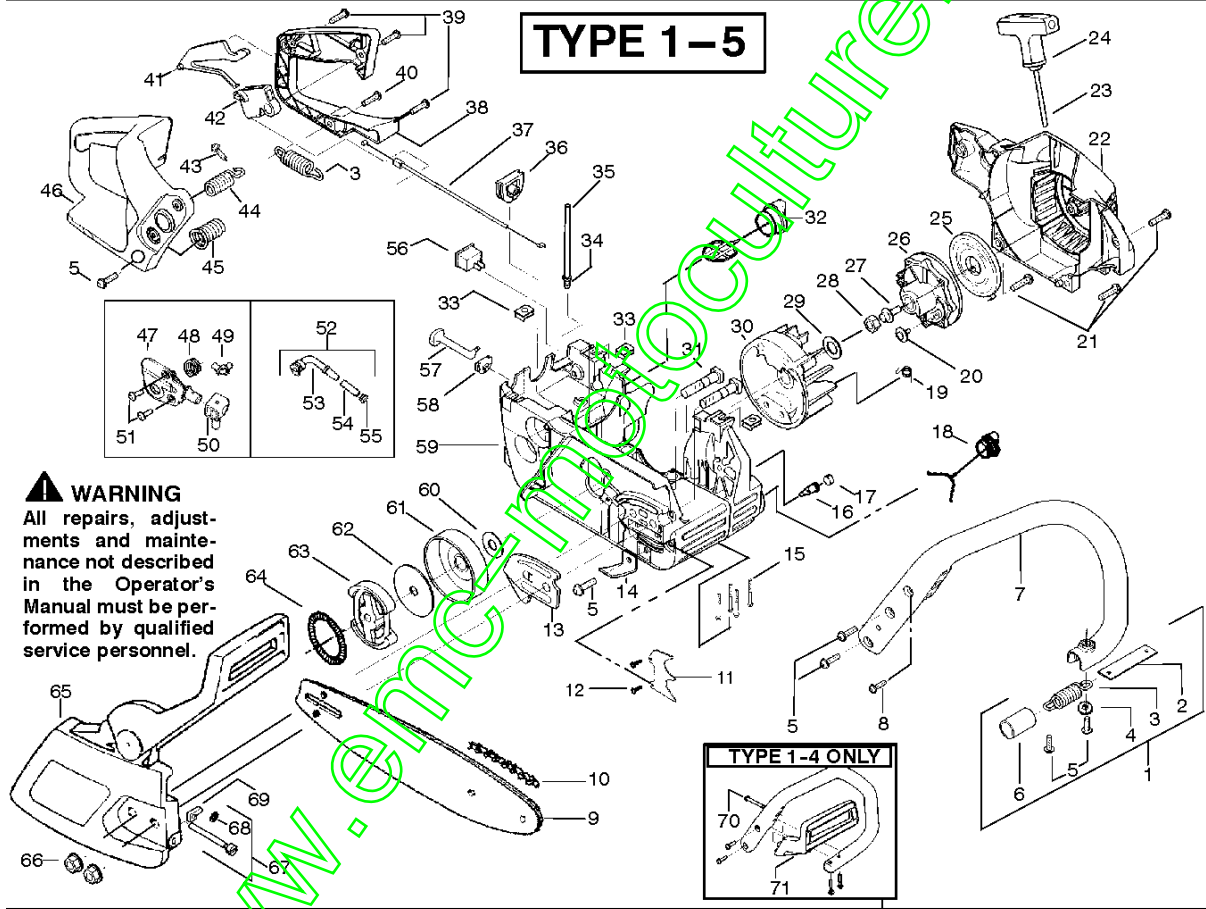

PARTS LIST NO. 530083734		Poulan® PARTS LIST	CHAIN SAW MODEL(S) 2250, 2450 & 2550	
DATE 3/05/08	REPLACES 530083734-11/29/06		<i>Note: Illustration may differ from actual model due to design changes</i>	PAGE NO. 1

TYPE 1-5

⚠ WARNING
All repairs, adjustments and maintenance not described in the Operator's Manual must be performed by qualified service personnel.

TYPE 1-4 ONLY

www.englishculture.com