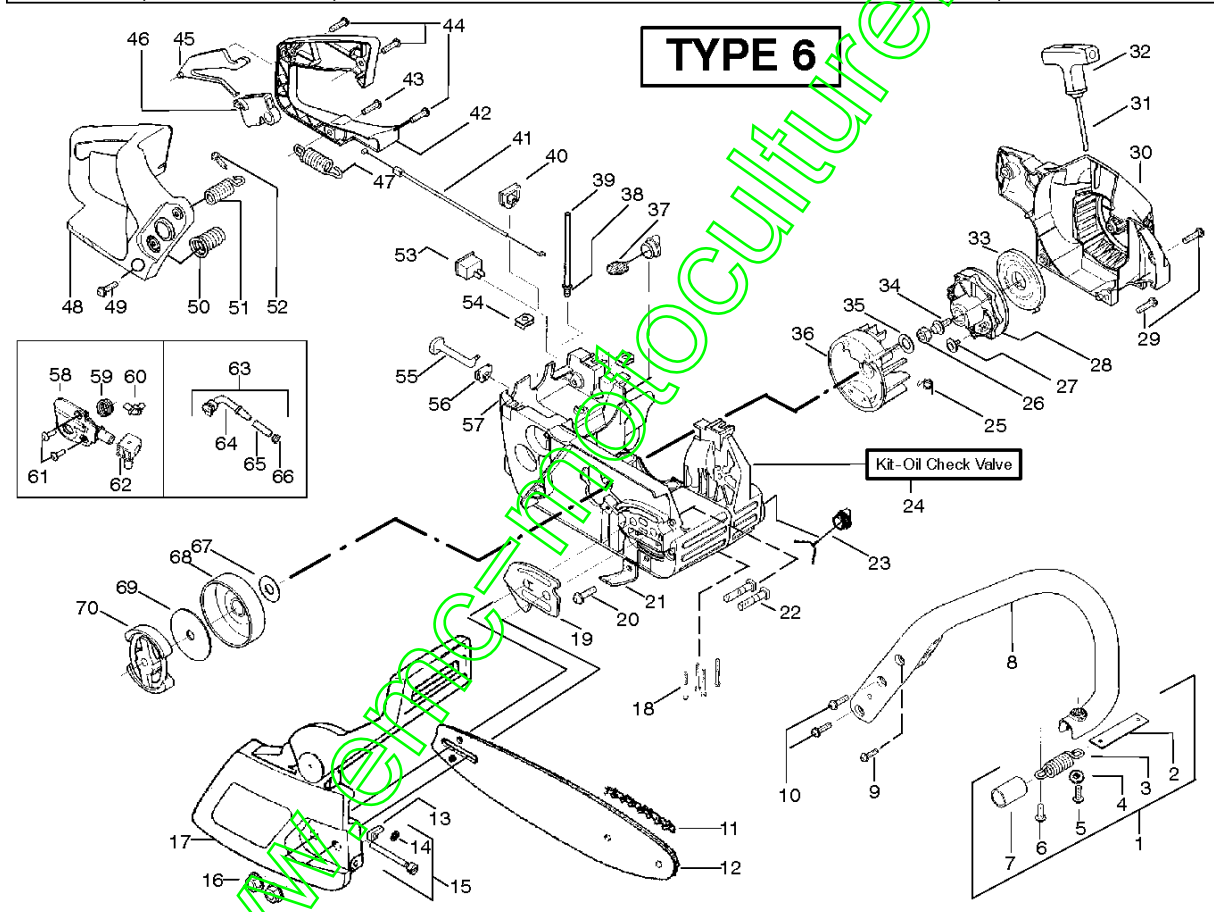

SPARE PARTS LIST

CHAIN SAWS

2250, 2008-03

www.emc-motoculture.com

PARTS LIST NO. 530083734		Poulan ® PARTS LIST	CHAIN SAW MODEL(s) 2250, 2450 & 2550
DATE 3/05/08	REPLACES 530083734-11/29/06		Note: Illustration may differ from actual model due to design changes