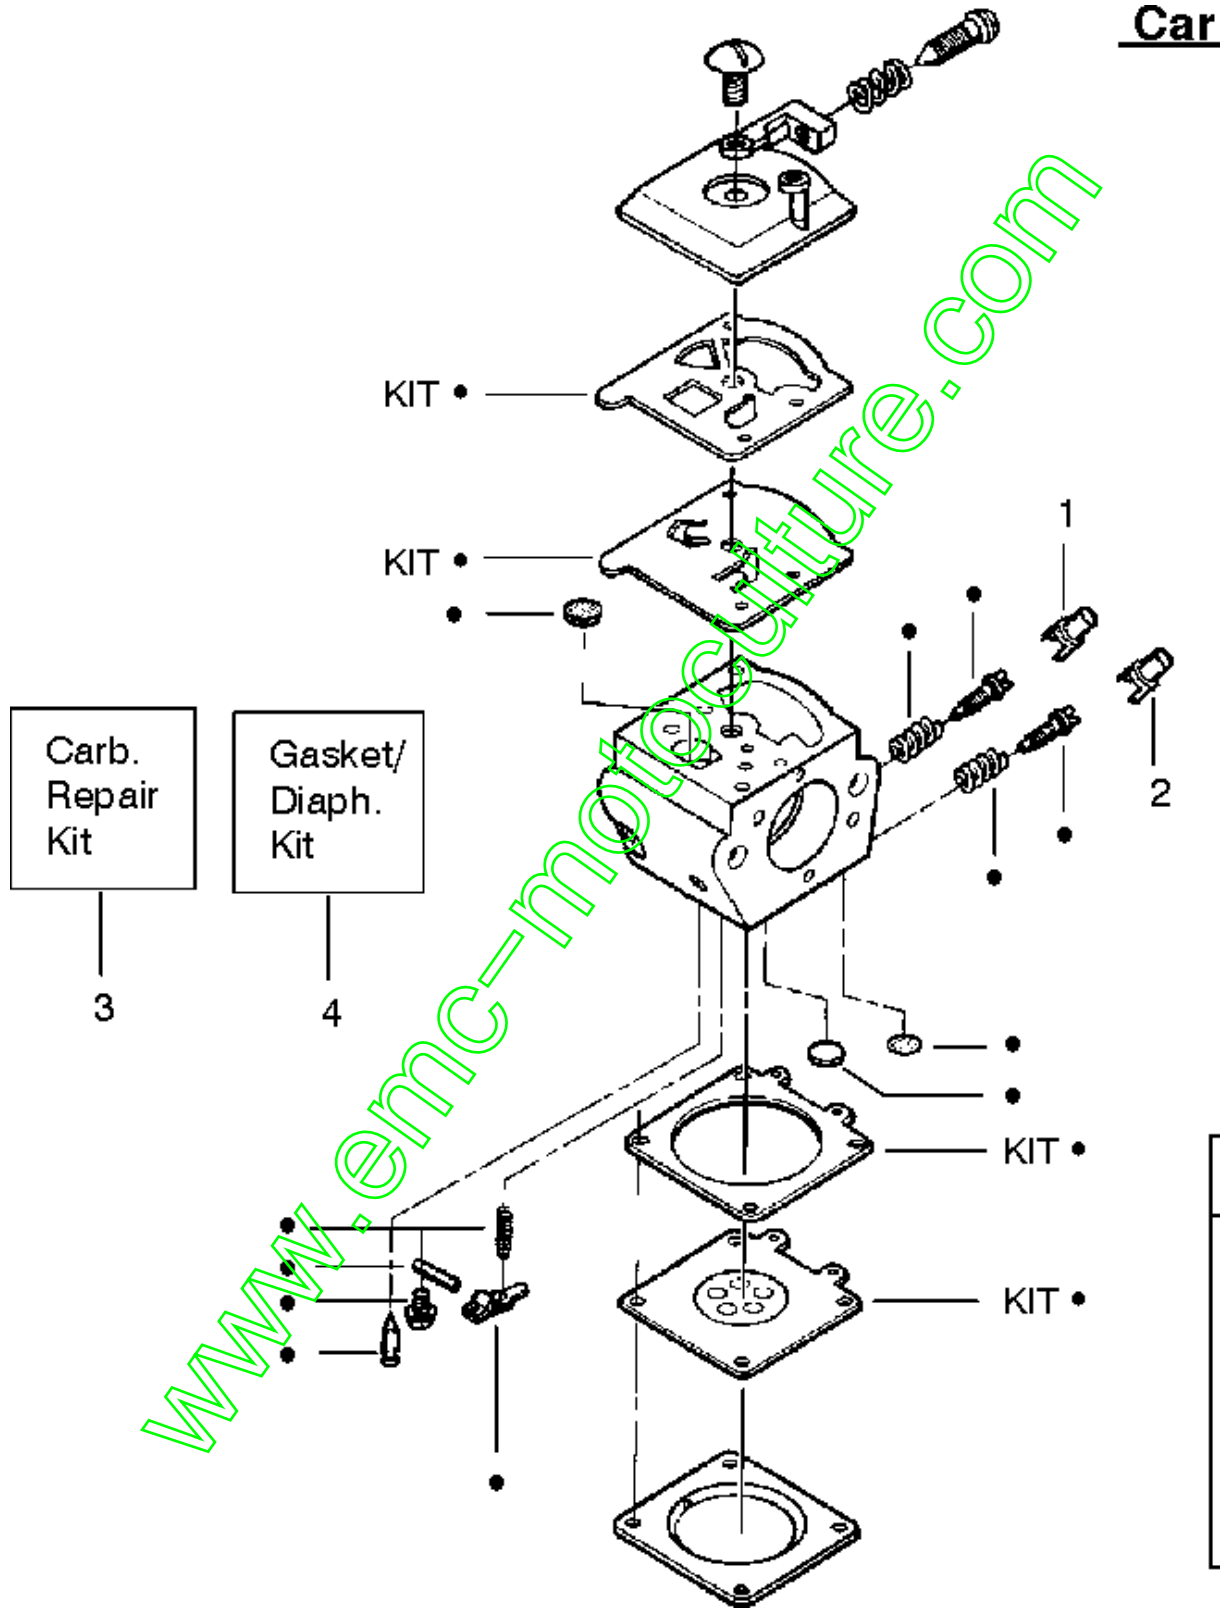

Car

Référence	Numéro de Pièce	Description	Remarque	Qté Kit équipement
1	530 03 84-79	ENJOLIVEUR	HIGH	1
2	530 03 84-78	ENJOLIVEUR	LOW	1
3	530 06 98-26	KIT DE RÉPARATION		1
4	530 06 98-44	JOINT		1

www.emc-motoculture.com