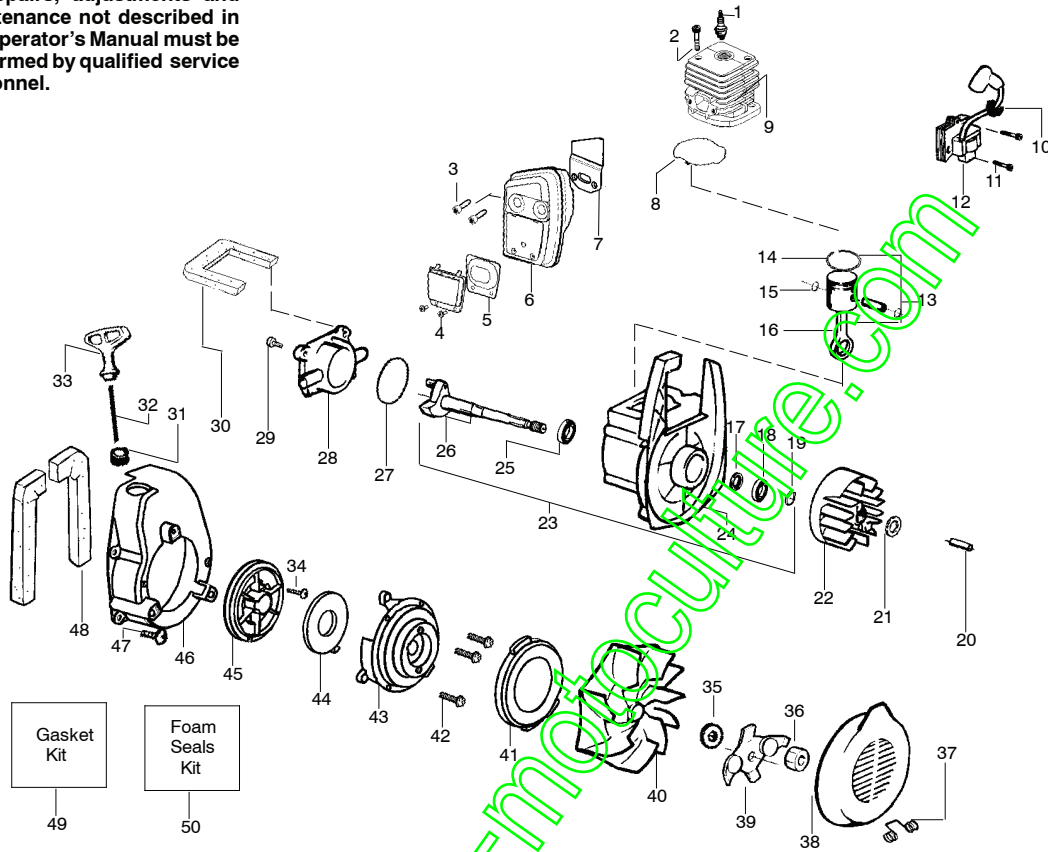

PARTS LIST NO. 530165083		Husqvarna® PARTS LIST	MODEL(s) 24B	
DATE 12/15/06	Replaces 530165083 – 07/27/06		Note: Illustration may differ from actual model due to design changes	PAGE NO. 4

TYPE 1

⚠ WARNING
All repairs, adjustments and maintenance not described in the Operator's Manual must be performed by qualified service personnel.

Ref.	Part No.	Description	Ref.	Part No.	Description	Ref.	Part No.	Description
1.	952030249	Spark Plug (RCJ-6Y)	20.	530016190	Spacer-Flywheel	39.	530095461	Assy-Mulch Blade
2.	530015953	Screw	21.	530015149	Washer	40.	530069817	Kit-Impeller Assy.
3.	530016387	Screw-Muffler-Internal	22.	530039209	Assy-Flywheel	41.	530056625	Seal-Ring
4.	530015241	Screw	23.	530071456	Assy-Crankcase/Crank shaft (incl. 19,24,26)	42.	530016349	Screw
5.	530071593	Kit-Spark Screen (incl. #4)	24.	530012492	Assy-Crankcase (Incl. 17,18,25)	43.	530055101	Housing-Pulley
6.	530071834	Kit-Muffler (incl. 3,4,5, & 7)	25.	530032125	Bearing-Inner	44.	530042086	Spring-Starter
7.	530071458	Gasket-Baffle (Kit)	26.	530012452	Assy-Crankshaft	45.	530071466	Kit-Starter Pulley
8.	530071458	Gasket-Cylinder (kit)	27.	530071458	O-ring-C/case (kit)	46.	530055102	Fan Housing
9.	530012432	Cylinder	28.	530012443	Cover-Crankcase	47.	530015810	Screw
10.	530019182	Grommet-Ign. Module	29.	530015810	Screw	48.	530071459	Foam-182mm (kit)
11.	530016357	Screw-Ignition Module	30.	530071459	Foam-219mm (kit)	49.	530071458	Kit-Gasket (page 1 incl. 2, & 5) (page 4 incl. 7,8, & 27)
12.	530035505	Ignition Module	31.	530029182	Eyelet-Flange	50.	530071459	Kit-Foam Seals (page 1 incl. 1,14,31) (page 4 incl. 30 & 48)
13.	530071833	Kit-Piston (Incl. 14 & 15)	32.	530071467	Kit-Rope (Incl. 34)			
14.	530055120	Piston Ring	33.	530049488	Handle-Starter			
15.	530015162	Retainer-Piston Pin	34.	530016391	Screw-Rope			
16.	530069945	Assy-Connecting Rod	35.	530016402	Washer-Belleville			
17.	530019264	Seal-Crankcase	36.	530626605	Nut			
18.	530055728	Bearing-Outer	37.	530402043	Spring-Return Cover			
19.	530015941	Retainer Ring-C'chaft	38.	530049313	Inlet Door			

✓ = NEW PART NUMBER FOR THIS IPL

★ = REFER TO THE SERVICE REFERENCE INDICATED FOR MORE INFORMATION. (LOCATED AT END OF IPL)