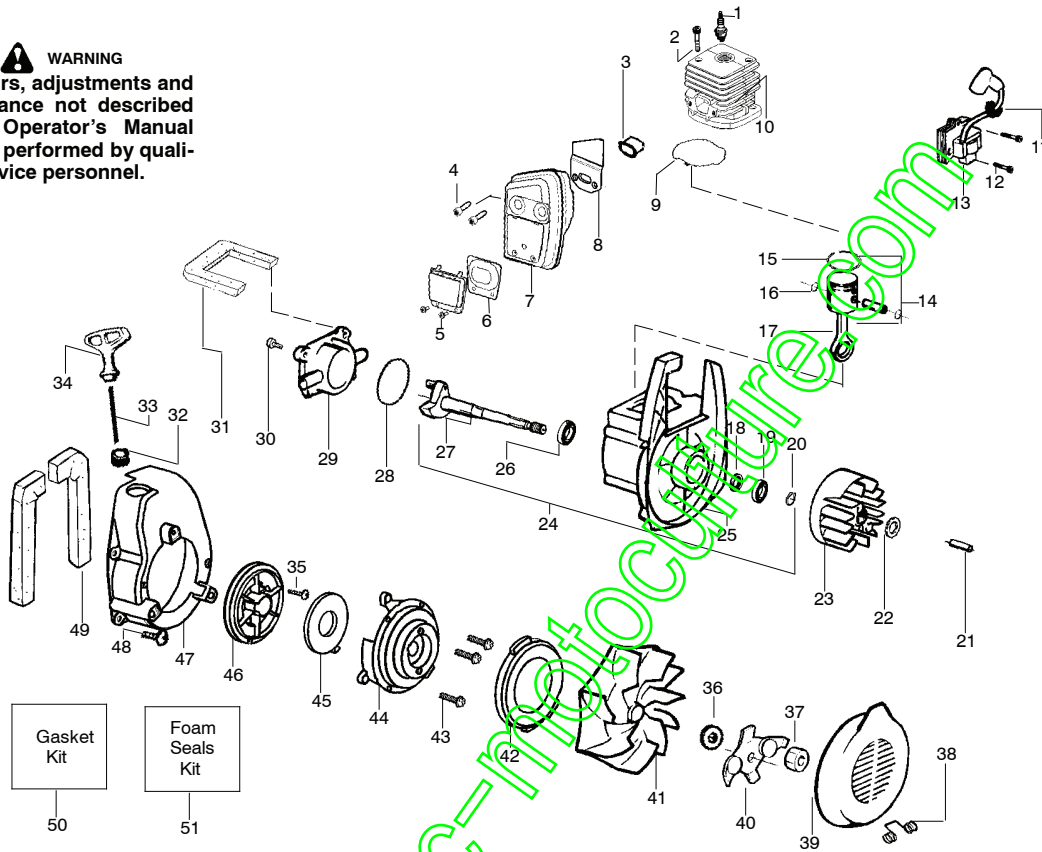

TYPE 3

WARNING
All repairs, adjustments and maintenance not described in the Operator's Manual must be performed by qualified service personnel.

Ref.	Part No.	Description	Ref.	Part No.	Description	Ref.	Part No.	Description
1.	952030249	Spark Plug (RCJ-6Y)	21.	530016190	Spacer-Flywheel	40.	530095461	Assy-Mulch Blade
2.	530015953	Screw	22.	530015149	Washer	41.	530069817	Assy-Impeller
3.	530055191	Insulator-Heat	23.	530039209	Assy-Flywheel	42.	530056625	Seal-Ring
4.	530016387	Screw-Muffler-Internal	24.	530071456	Assy-Crankcase/Crank shaft (incl. 20,25,27)	43.	530016349	Screw
5.	530015241	Screw	25.	530012492	Assy-Crankcase (Incl. 18,19,26)	44.	530055101	Housing-Pulley
6.	530071593	Kit-Spark Screen (incl. #5)	26.	530032125	Bearing-Inner	45.	530042086	Spring-Starter
7.	530071834	Kit-Muffler (incl. 4,5,6, & 8)	27.	530012452	Assy-Crankshaft	46.	530071466	Kit-Starter Pulley
8.	530071458	Gasket-Baffle (kit)	28.	530071458	O-ring-C/case (kit)	47.	530055102	Fan Housing
9.	530071458	Gasket-Cylinder (kit)	29.	545064601	Cover-Crankcase	48.	530015810	Screw
10.	530012432	Cylinder	30.	530015810	Screw	49.	530071459	Foam-182mm (kit)
11.	530019182	Grommet-Ign. Module	31.	530071459	Foam-219mm (kit)	50.	530071458	Kit-Gasket (page 3 incl. 2, & 5) (page 6 incl. 8,9, & 28)
12.	530016357	Screw-Ignition Module	32.	530029182	Eyelet-Flange	51.	530071459	Kit-Foam Seals (page 3 incl. 1,14,31) (page 6 incl. 31 & 49)
13.	530035505	Ignition Module	33.	530071467	Kit-Rope (Incl. 35)			
14.	530071833	Kit-Piston (Incl. 15 & 16)	34.	530049488	Handle-Starter			
15.	530055120	Piston Ring	35.	530016391	Screw-Rope			
16.	530015162	Retainer-Piston Pin	36.	530016402	Washer-Belleville			
17.	530069945	Assy-Connecting Rod	37.	530626605	Nut			
18.	530019264	Seal-Crankcase	38.	530402043	Spring-Return Cover			
19.	530055728	Bearing-Outer	39.	530049313	Inlet Door			
20.	530015941	Retainer Ring-C'chaft						

✓ = NEW PART NUMBER FOR THIS IPL   ★ = REFER TO THE SERVICE REFERENCE INDICATED FOR MORE INFORMATION. (LOCATED AT END OF IPL)