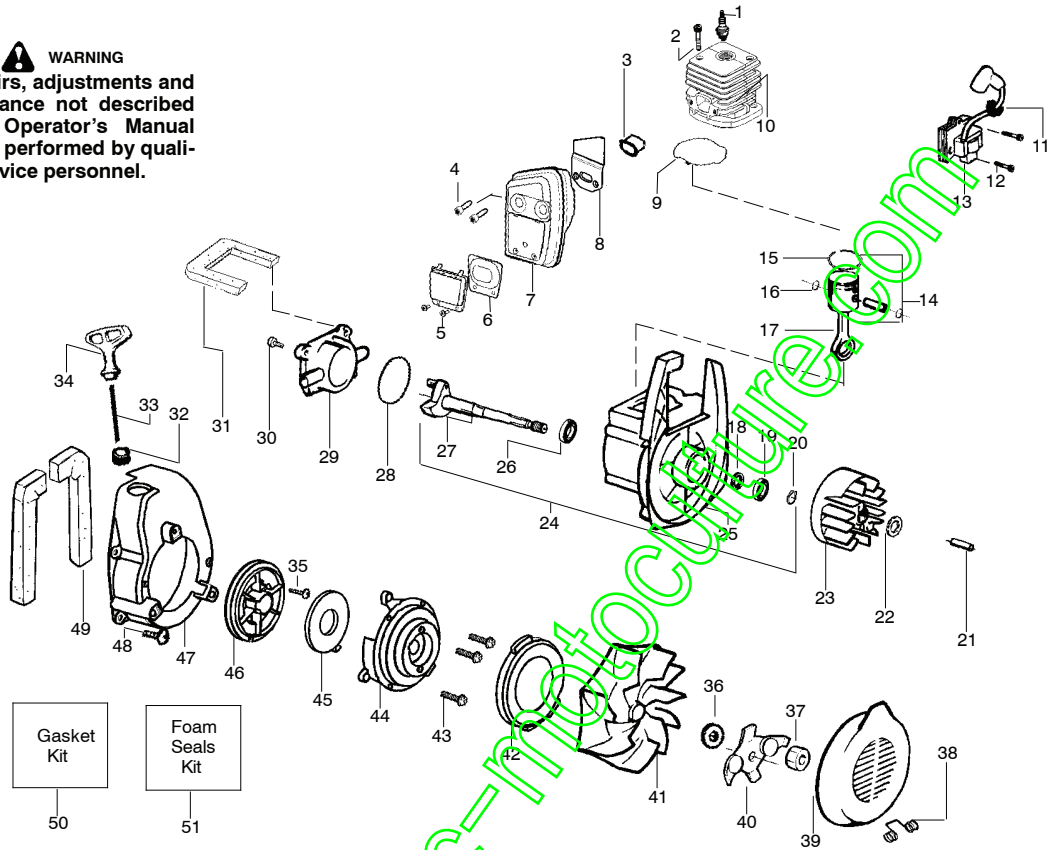

PARTS LIST NO. 530165083		Husqvarna® PARTS LIST	MODEL(s) 24B	
DATE 12/15/06	Replaces 530165083 - 07/27/06		Note: Illustration may differ from actual model due to design changes	PAGE NO. 5

TYPE 2

WARNING
All repairs, adjustments and maintenance not described in the Operator's Manual must be performed by qualified service personnel.

Ref.	Part No.	Description	Ref.	Part No.	Description	Ref.	Part No.	Description
1.	952030249	Spark Plug (RCJ-6Y)	21.	530016190	Spacer-Flywheel	40.	530095461	Assy-Mulch Blade
2.	530015953	Screw	22.	530015149	Washer	41.	530069817	Assy-Impeller
3.	530055191	Insulator-Heat	23.	530039209	Assy-Flywheel	42.	545078801	Seal-Ring
4.	530016387	Screw-Muffler-Internal	24.	530071456	Assy-Crankcase/Crank shaft (incl. 20,25,27)	43.	530016349	Screw
5.	530015241	Screw	25.	530012492	Assy-Crankcase (Incl. 18,19,26)	44.	545079101	Housing-Pulley
6.	530071593	Kit-Spark Screen (incl. #5)	26.	530032125	Bearing-Inner	45.	530042086	Spring-Starter
7.	530071834	Kit-Muffler (incl. 4,5,6, & 8)	27.	530012452	Assy-Crankshaft	46.	530071466	Kit-Starter Pulley
8.	530071458	Gasket-Baffle (kit)	28.	530071458	O-ring-C/case (kit)	47.	545079001	Fan Housing
9.	530071458	Gasket-Cylinder (kit)	29.	545064601	Cover-Crankcase	48.	530015810	Screw
10.	530012432	Cylinder	30.	530015810	Screw	49.	530071459	Foam-182mm (kit)
11.	530019182	Grommet-Ign. Module	31.	530071459	Foam-219mm (kit)	50.	530071458	Kit-Gasket (page 2 incl. 2, & 5) (page 5 incl. 8,9, & 28)
12.	530016357	Screw-Ignition Module	32.	530029182	Eyelet-Flange	51.	530071459	Kit-Foam Seals (page 2 incl. 1,14,31) (page 5 incl. 31 & 49)
13.	530035505	Ignition Module	33.	530071467	Kit-Rope (Incl. 35)			
14.	530071833	Kit-Piston (Incl. 15 & 16)	34.	530049488	Handle-Starter			
15.	530055120	Piston Ring	35.	530016391	Screw-Rope			
16.	530015162	Retainer-Piston Pin	36.	530016402	Washer-Belleville			
17.	530069945	Assy-Connecting Rod	37.	530626605	Nut			
18.	530019264	Seal-Crankcase	38.	530402043	Spring-Return Cover			
19.	530055728	Bearing-Outer	39.	530049313	Inlet Door			
20.	530015941	Retainer Ring-C'chaft						

✓ = NEW PART NUMBER FOR THIS IPL   ★ = REFER TO THE SERVICE REFERENCE INDICATED FOR MORE INFORMATION. (LOCATED AT END OF IPL)