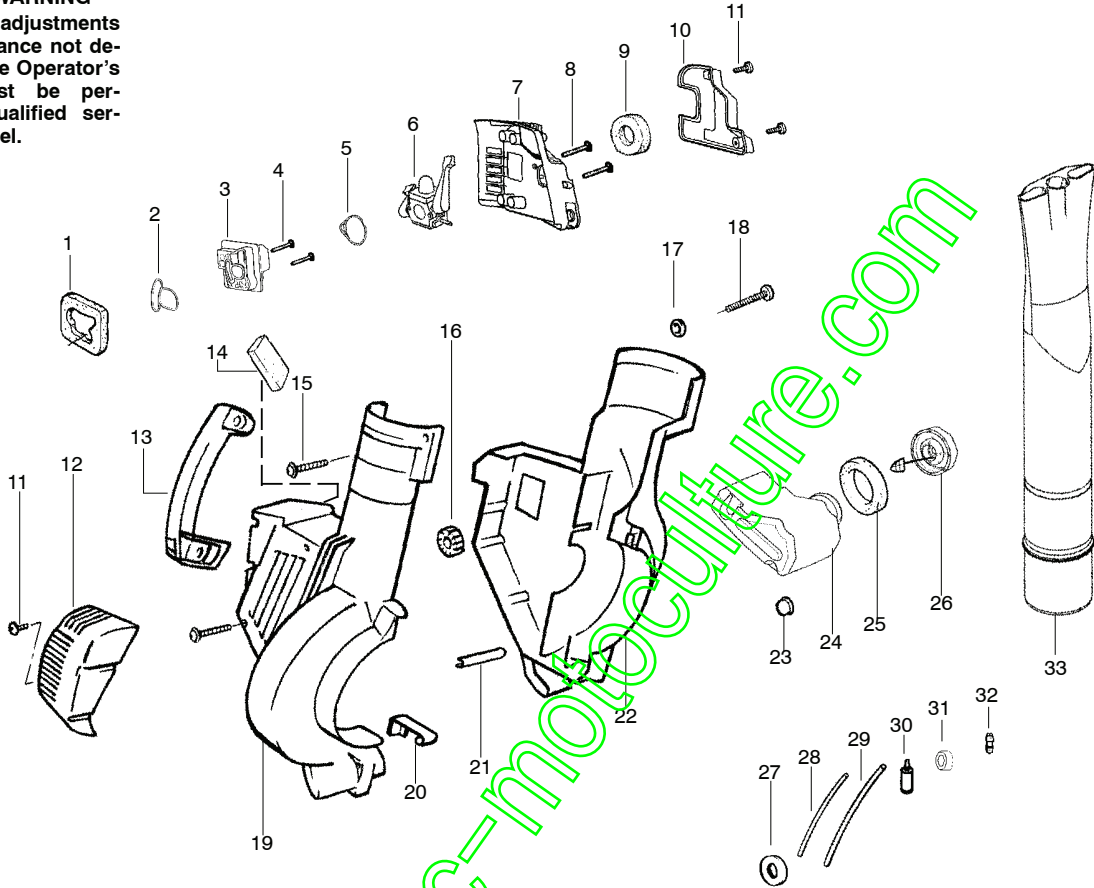

TYPE 3

⚠ WARNING
All repairs, adjustments and maintenance not described in the Operator's Manual must be performed by qualified service personnel.

Ref.	Part No.	Description	Ref.	Part No.	Description
1.	530071459	Air Dam (kit)	20.	530402044	Spring-Cover Latch
2.	530071458	Gasket-Adapter (kit)	21.	530049617	Guide-Starter Rope
3.	530035561	Carburetor Adaptor	22.	545018113	Shroud-Left
4.	530016441	Screw	23.	530036792	Isolator-Crankcase
5.	530071458	Gasket-Carburetor (kit)	24.	530049491	Assy-Fuel Tank (Incl. fuel lines & #26,30,32)
6.	---	Kit-Carb Ass'y.	25.	530049527	Gasket-Fuel Tank
	530071632	(S1Q-W11C)	26.	530049386	Fuel Cap w/Retainer
	530071775	(W1-606)	27.	530049656	Grommet-Shroud
7.	530056629	Air Box	28.	530069247	Kit-Line Carb/Purge
8.	530015849	Screw-Carb.	29.	530069216	Kit-Line Tank/Purge
9.	530049383	Filter-Air	30.	530095646	Assy-Fuel Pick-up
10.	530056581	Cover-Air Filter	31.	530071459	Grommet-Fuel line (kit)
11.	530016349	Screw	32.	530023877	Fitting-Fuel Line
12.	545085001	Guard-Muffler	33.	530095593	Tube-Blower
13.	530095469	Handle			Not Shown
14.	530071459	Foam 71.1mm (kit)	✓	545137513	Operator Manual
15.	530015886	Screw		530057414	Warning Decal
16.	530049323	Isolator		530402633	Decal-Screw Warning
17.	530015197	Nut		545003020	Decal-CE Warning
18.	545003502	Screw			
19.	545018212	Assy-Right Shroud (incl. #20)			

✓ = NEW PART NUMBER FOR THIS IPL

* = REFER TO THE SERVICE REFERENCE INDICATED FOR MORE INFORMATION. (LOCATED AT END OF IPL)