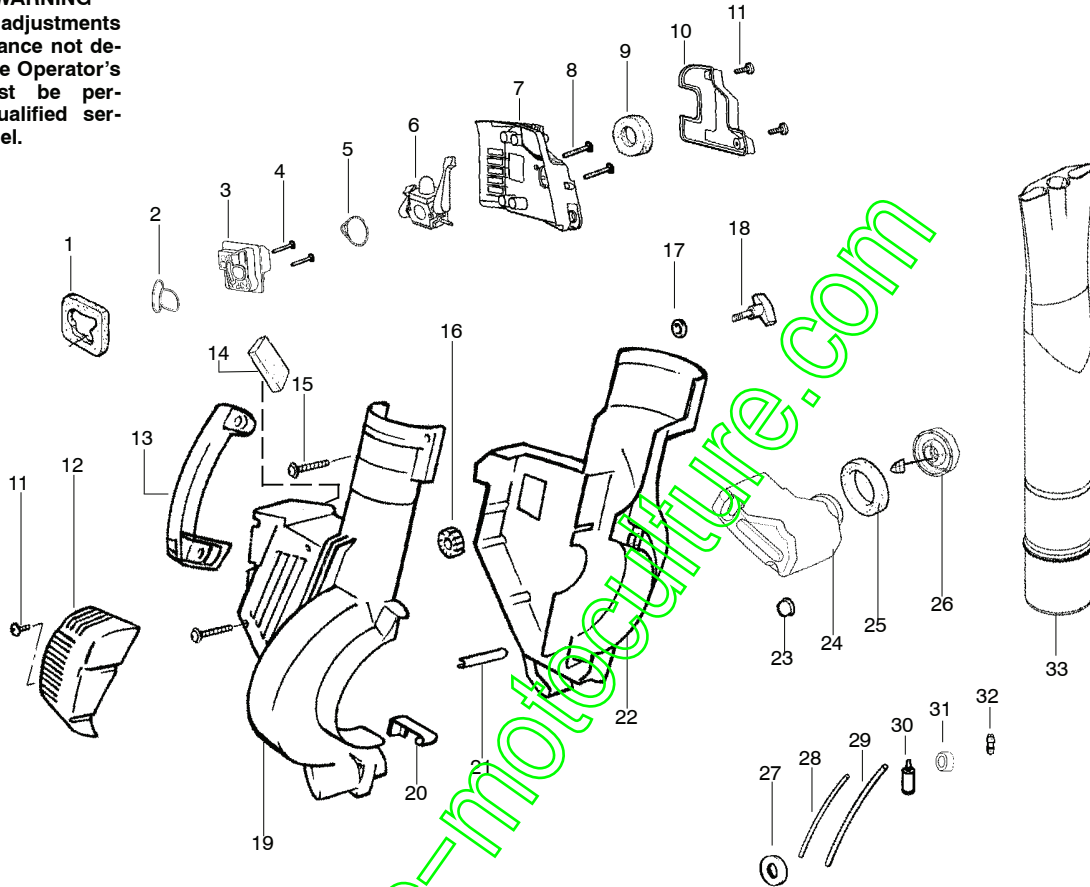

## TYPE 1

**⚠ WARNING**

All repairs, adjustments and maintenance not described in the Operator's Manual must be performed by qualified service personnel.

Ref.	Part No.	Description	Ref.	Part No.	Description
1.	530071459	Air Dam (kit)	20.	530402044	Spring-Cover Latch
2.	530071458	Gasket-Adapter (kit)	21.	530049617	Guide-Starter Rope
3.	530035561	Carburetor Adaptor	22.	530056679	Shroud-Left
4.	530016309	Screw	23.	530036792	Isolator-Crankcase
5.	530071458	Gasket-Carburetor (kit)	24.	530049491	Assy-Fuel Tank (Incl. fuel lines & #26,30,32)
6.	---	Kit-Carb Ass'y. (C1Q-W11C)	25.	530049527	Gasket-Fuel Tank
	530071775	(WT-606)	26.	530049386	Fuel Cap w/Retainer
7.	530056629	Air Box	27.	530049656	Grommet-Shroud
8.	530015849	Screw-Carb.	28.	530069247	Kit-Line Carb/Purge
9.	530049383	Filter-Air	29.	530069216	Kit-Line Tank/Purge
10.	530056581	Cover-Air Filter	30.	530095646	Assy-Fuel Pick-up
11.	530016349	Screw	31.	530071459	Grommet-Fuel line (kit)
12.	530056641	Guard-Muffler	32.	530023877	Fitting-Fuel Line
13.	530095469	Handle	33.	530095593	Tube-Blower
14.	530071459	Foam 71.1mm (kit)			
15.	530015886	Screw			
16.	530049323	Isolator			
17.	530015197	Nut			
18.	530016322	Knob-Blower			
19.	530059851	Assy-Right Shroud (incl. #20)			
					Not Shown
				545076629	Operator Manual
				530057414	Warning Decal
				530402633	Decal-Screw Warning

✓ = NEW PART NUMBER FOR THIS IPL

\* = REFER TO THE SERVICE REFERENCE INDICATED FOR MORE INFORMATION. (LOCATED AT END OF IPL)

PARTS LIST NO. 530165083		<b>Husqvarna</b> ® PARTS LIST	MODEL(s) 24B
DATE 12/15/06	Replaces 530165083 – 07/27/06		<b>Note:</b> Illustration may differ from actual model due to design changes

✓ = NEW PART NUMBER FOR THIS IPL

★ = REFER TO THE SERVICE REFERENCE INDICATED FOR MORE INFORMATION. (LOCATED AT END OF IPL)

PARTS LIST NO. 530165083		<b>Husqvarna® PARTS LIST</b>	MODEL(s) 24B
DATE 12/15/06	Replaces 530165083 - 07/27/06		<b>Note:</b> Illustration may differ from actual model due to design changes