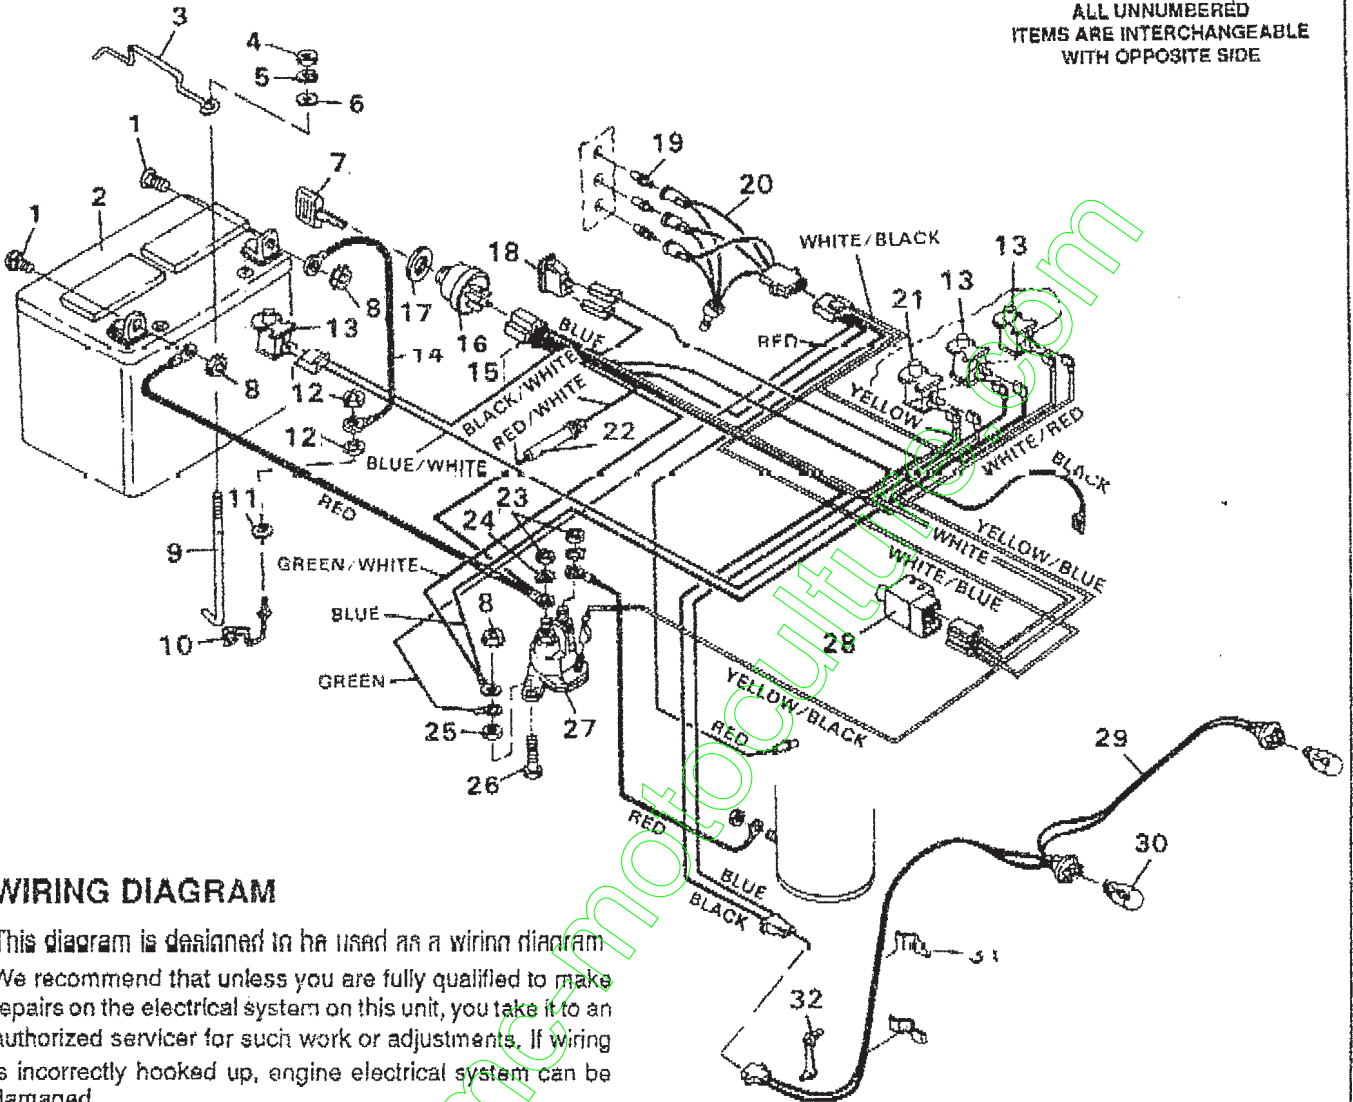

REPAIR PARTS

39" RIDING MOWER MODEL 3560-0390

NOTE: ALWAYS USE ORIGINAL EQUIPMENT PARTS. Use of service/replacement parts other than original equipment parts may void your warranty.

ALL UNNUMBERED ITEMS ARE INTERCHANGEABLE WITH OPPOSITE SIDE

WIRING DIAGRAM

This diagram is designed to be used as a wiring diagram. We recommend that unless you are fully qualified to make repairs on the electrical system on this unit, you take it to an authorized servicer for such work or adjustments. If wiring is incorrectly hooked up, engine electrical system can be damaged.

Key No.	Part No.	Description	Key No.	Part No.	Description
1	120854	Screw, Hex Hd, 1/4-20 x 5/8 In.	18	300334	Switch, Headlight
2	302257	Battery	19	57769	Bulb, Indicator
3	57552	Bracket, Battery Hold-Down	20	300965	Wire Harness Assy, Indicator Light
4	120375	* Nut, Hex, 1/4-20 Thd.	21	300220	Switch, No Start
5	120380	Lockwasher, Split	22	302031	Fuse
6	120392	* Flatwasher, 9/32 In.	23	120368	* Nut, Hex, 5/16-24 Thd.
7	300626	Key, Ignition Switch	24	138485	Lockwasher, External Lock
8	271172	* Keps Nut, 1/4-20 Thd.	25	1502	Locknut, Hex, 1/4-20 Thd.
9	57551	Rod, Battery Hold-Down	26	197745	* Screw, Hex Hd, 1/4-20 x 3/4 In.
10	57259	Belt Guide	27	53716	Solenoid
11	138538	Lockwasher, Internal Tooth	28	57476	Switch, Clutch Interlock
12	1498	* Locknut, Hex, 5/16-18 Thd.	29	303064	Harness, Headlight
13	58277	Switch, Interlock System	30	52572	Bulb, Headlight
14	55511	Ground Wire	31	41482	Retainer, Harness, Press-On
15	300331	Wire Harness Assembly	32	54888	Retainer, Harness
16	300295	Switch, Ignition			
17	300193	Nut, Plastic, Ignition Switch			

(* Standard Hardware Items - May Be Purchased Locally.)