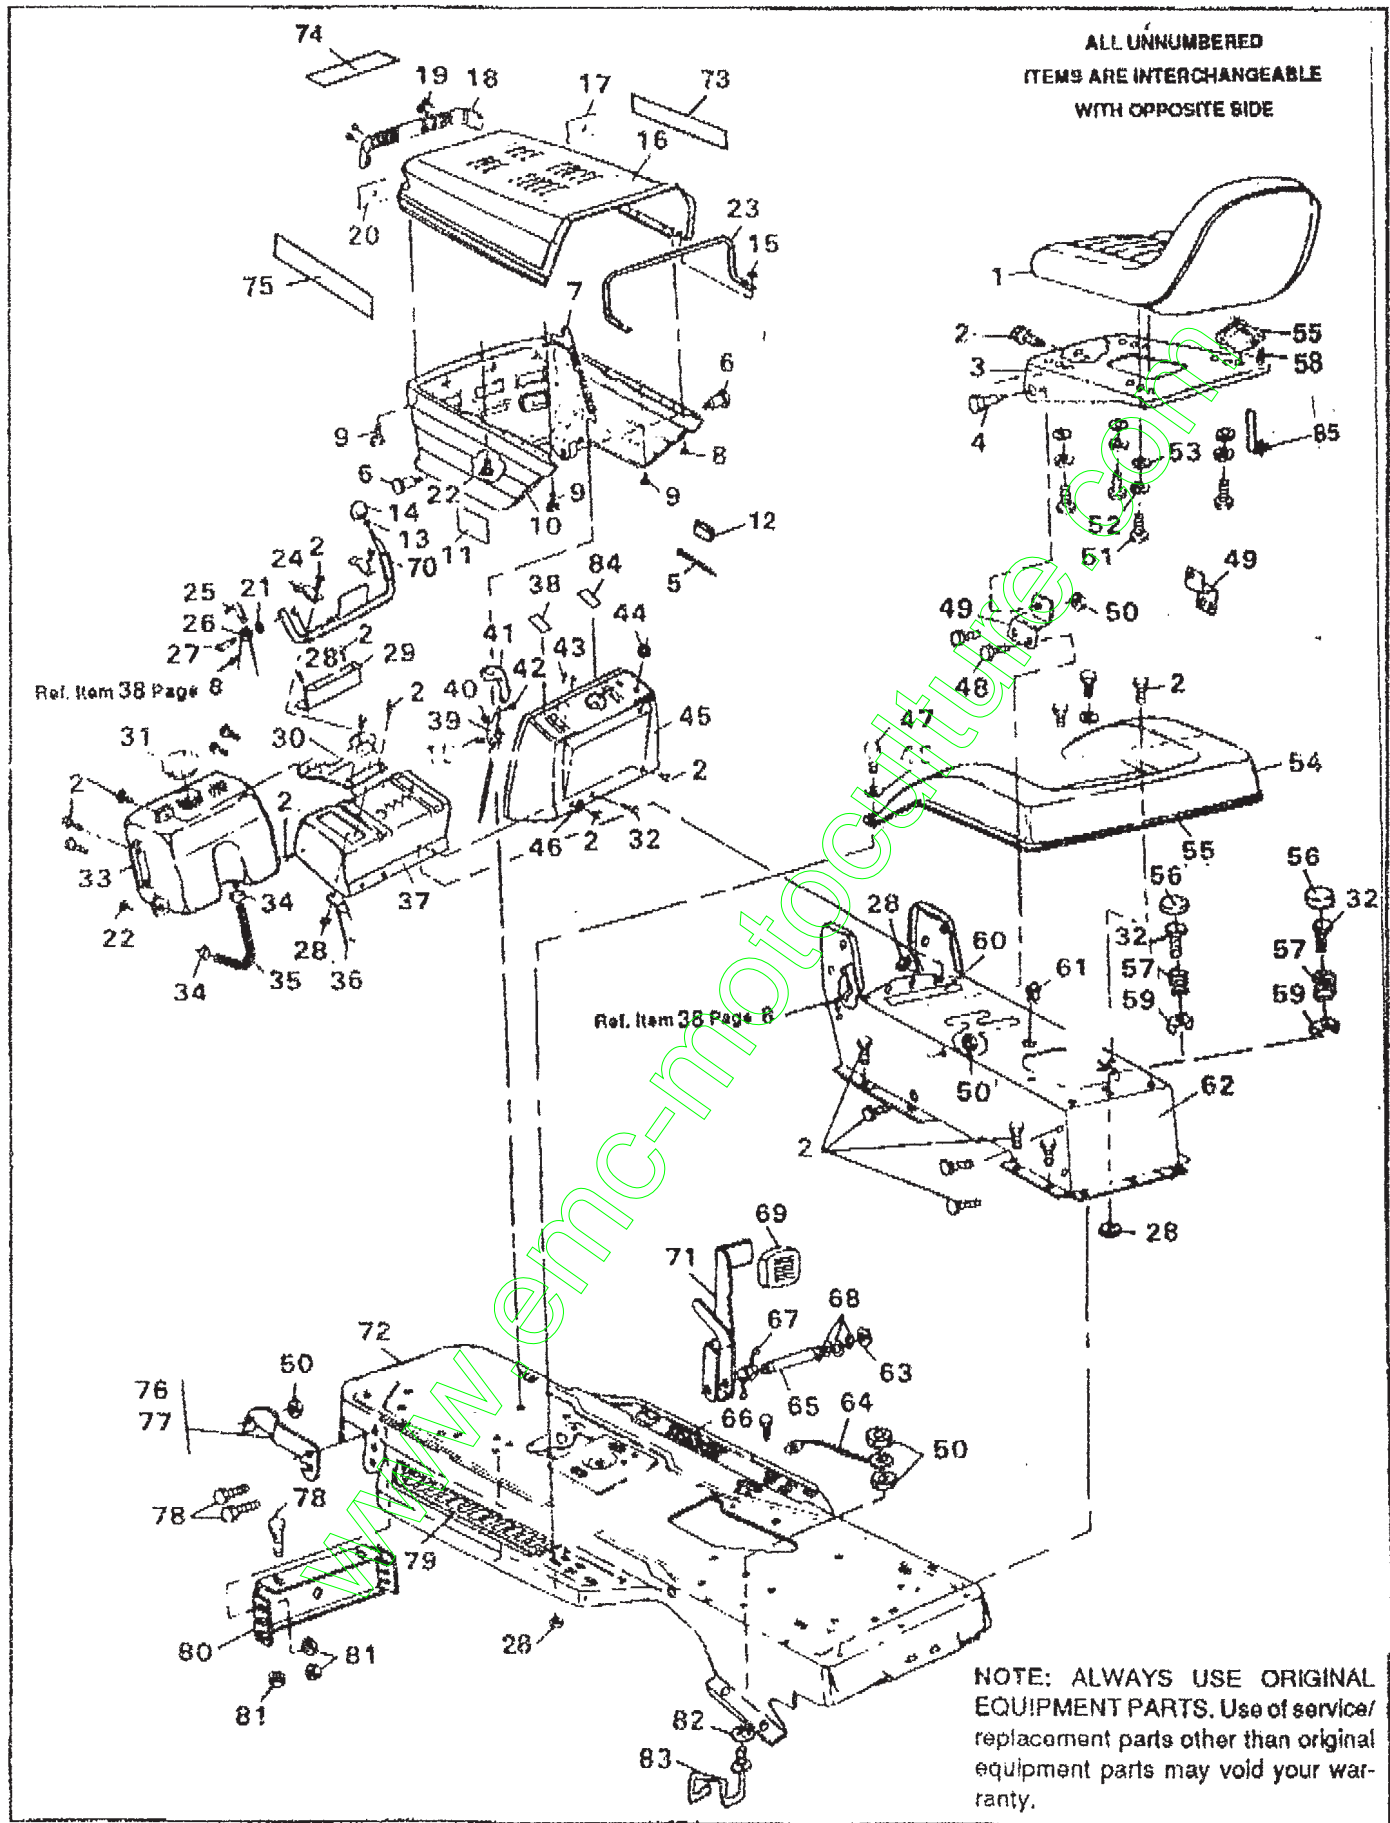

REPAIR PARTS

39" RIDING MOWER MODEL 3560-0390

39" RIDING MOWER MODEL 3560-0390

Key No.	Part No.	Description
1	307661	Seal
2	995346	* Screw, Taplite, 1/4-20 x 1/2 In.
3	9104	Plate, Seat
4	20507	Shoulder Bolt
5	57444	Wire, Tie
6	56676	Shoulder Bolt
7	57478	Spring, Hood
8	301542	Screw, Hex Hd, No. 10-24 x 1 In.
9	300302	Screw, Taplite No. 10-24 x 1/2 In.
10	303037	Hood, Lower
11	301452	Decal, Heat Reflector
12	41482	Press Clip
13	120238	Jam Nut, 1/2-13 Thd.
14	304438	Knob
15	271166	Locknut, No. 10-24 Thd.
16	306360	Hood
17	301540	Reflector, Headlight, R. H.
18	302333	Lens, Headlight
19	57796	Screw, Plastite, No. 6 x 1/2 In.
20	301541	Reflector, Headlight, L.H.
21	120392	Flatwasher, 1/4 In.
22	300303	Screw, Plastite, 1/4-20 x 3/4 In.
23	301425	Support, Hood
24	9129	Bracket, Retaining
25	1288	Retainer, Cable
26	39298	Pulley
27	57322	Shoulder Bolt
28	1502	Locknut, 1/4-20 Thd.
29	9197	Brace, Dash & Fuel Tank
30	9744	Bracket, Fuel Tank
31	300304	Cap, Fuel Tank
32	44811	Screw, Taplite, 1/4-20 x 3/4 In.
33	303043	Fuel Tank
34	41008	Clamp, Fuel Line
35	47452	Tubing, Fuel Line
36	9208	Brace, Dash
37	9132	Dash, Metal
38	302049	Decal, Dash, L. H.
39	303159	Throttle Control
40	120622	Nut, Hex, No. 8-32 Thd.
41	300508	Knob, Throttle Control
42	159585	Screw, Pan Hd, No. 8-32 x 3/8 In.

Key No.	Part No.	Description
43	159943	Screw, Pan Hd, No. 10-24 x 5/8 In.
44	300194	Boot, Ignition Switch
45	300174	Dash, Plastic Cover
46	120386	Flatwasher, 3/8 In.
47	180022	* Screw, Hex Hd, 5/16-18 x 1 In.
48	120228	* Screw, Hex Hd, 5/16-18 x 5/8 In.
49	7693	Bracket, Support
50	1498	Locknut, 5/16-18 Thd.
51	122007	* Screw, Hex Hd, 5/16-18 x 3/4 In.
52	120638	* Lockwasher, Split, 5/16 In.
53	120393	* Flatwasher, 11/32 In.
54	9202	Fender Assembly
55	57547	Seat Switch
56	53205	Cover, Spring
57	49335	Spring, Seat
58	160505	Screw, Pan Hd 1/4-20 x 3/8 In.
59	53744	Clamp, Seat Spring
60	305770	Decal, Caution
61	58277	Switch
62	306398	Console
63	20864	Retaining Ring
64	55511	Ground Wire
65	57196	Rod, Brake-Clutch
66	12382	Foot Pad, R.H.
67	57847	Spring, Return
68	2968	Spacer
69	48160	Pad Brake Pedal
70	9792	Clutch Handle Assembly
71	300308	Brake Pedal Assembly
72	305300	Main Frame
73	305604	Foam, Hood Top (2)
74	305602	Foam, Hood R.H.
75	305603	Foam, Hood L. H.
76	9784	Bracket, Grille, R. H.
77	9785	Bracket, Grille, L. H.
78	56030	Screw, Hex Hd, 5/16-18 x 3/4 In.
79	12381	Foot Pad, L. H.
80	56361	Bracket, Axle Support
81	55273	Nut, Hex, 5/16-18 Thd.
82	138538	Lockwasher, Internal Tooth
83	57259	Belt Guide
84	300445	Decal, Dash, R. H., 4 X 15 In.
85	300292	Stop, Seat

(* Standard hardware items - May Be Purchased Locally.