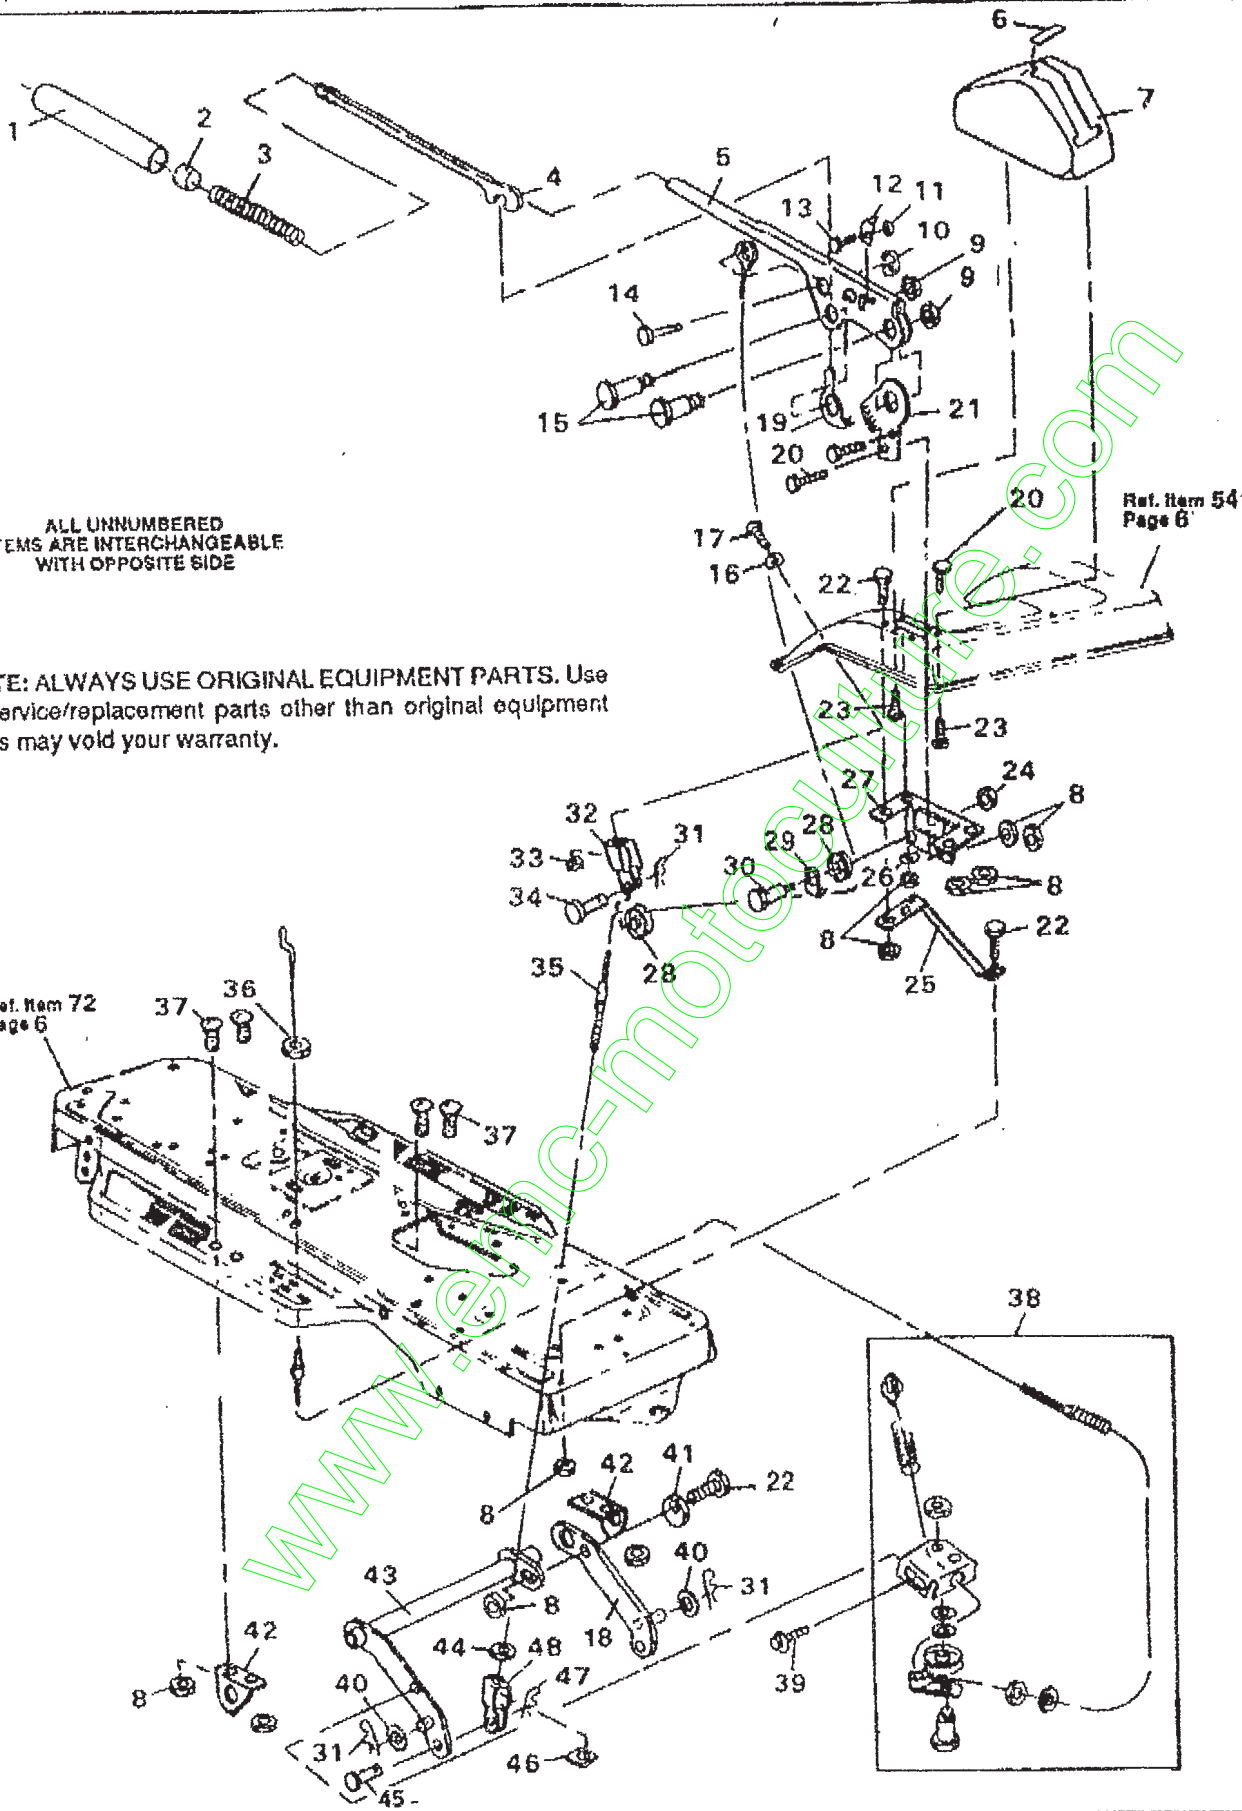

REPAIR PARTS

39" RIDING MOWER MODEL 3560-0390

39" RIDING MOWER MODEL 3560-0390

Key No.	Part No.	Description	Key No.	Part No.	Description
1	58329	Hand Grip, Height Adjust Lever	25	9200	Brace, Fender
2	58325	Knob, Height Adjust Lever	26	45602	Spacer Washer
3	58326	Spring, Height Adjust Lever	27	58333	Bracket, Support, Height Adjust Lever
4	303027	Actuator Rod, Height Adjust Lever	28	39298	Pulley
5	9788	Lever, Height Adjust	29	9149	Bracket, Retainer
6	301931	Decal, Height Adjust	30	58336	Shoulder Bolt
7	300339	Cover, Height Adjust Lever	31	8260	Hair Pin Cotter
8	1498	Locknut, Hex, 5/16-18 Thd.	32	9239	Clevis
9	44108	Wide Flange Locknut, 5/16-18 Thd.	33	120373	Nut, Square, 5/16-18 Thd.
10	300311	"E" Ring	34	300317	Pin, Clevis
11	138479	Lockwasher, Ext. Lock	35	306980	Cable, Deck Lift
12	9435	Pointer, Height Adjust Lever	36	120613	* Nut, Hex, 1/4-28 Thd.
13	35287	Screw, Hex Wa Hd, No. 8-32 x 3/4 In.	37	126211	* Carriage Bolt, 5/16-18 x 5/8 In.
14	300310	Pin, Clevis	38	301491	Cable Assy, Blade Engage/Disengage
15	300171	Shoulder Bolt	39	35498	Screw, Tapite, 5/16-18 x 3/4 In.
16	301551	Washer, Curved, 11/32 In.	40	120396	* Flatwasher, 17/32 In.
17	439455	Screw, Pan Hd, 5/16-18 x 9/16 In.	41	58247	Nut, Adjusting
18	9186	Link Assembly, Right Side	42	9117	Bracket, Rear Hanger
19	301239	Pawl Assembly	43	9185	Rear Lift Assembly
20	180077	* Screw, Hex Hd, 5/16-18 x 3/4 In.	44	120375	* Nut, Hex, 1/4-20 Thd.
21	301238	Quadrant Assembly	45	39522	Clevis, Pin
22	180079	* Screw, Hex Hd, 5/16-18 x 1 In.	46	120372	* Nut, Square, 1/4-20 Thd.
23	300302	Screw, #10 x 1/2 In.	47	121222	* Cotter Pin, 3/32 x 3/4 In.
24	1502	Locknut, Hex, 1/4-20 Thd.	48	9405	Rear Clevis, Lift Cable

www.emc-motocult.com

(* Standard hardware items - May Be Purchased Locally.