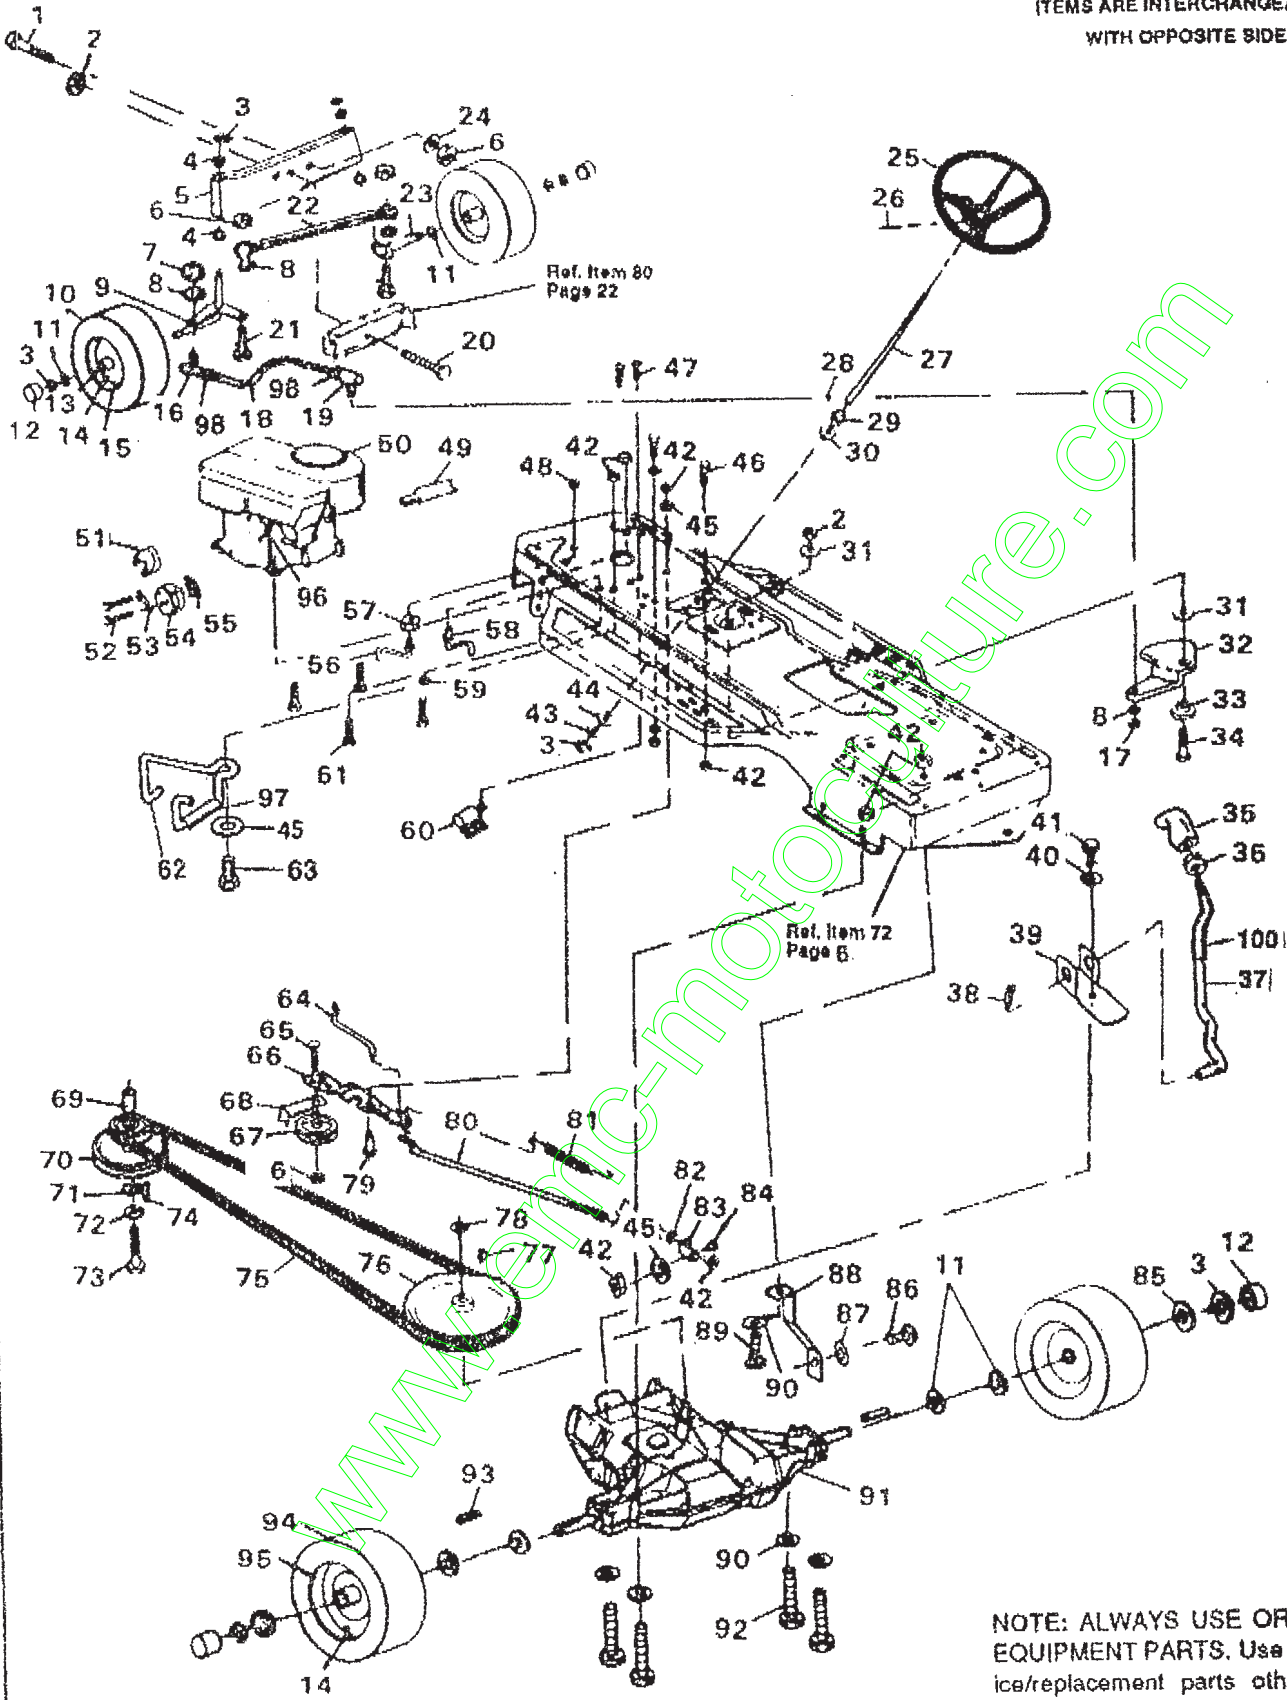

REPAIR PARTS

9" RIDING MOWER MODEL 3560-0390

ALL UNNUMBERED
ITEMS ARE INTERCHANGEABLE
WITH OPPOSITE SIDE

NOTE: ALWAYS USE ORIGINAL EQUIPMENT PARTS. Use of service/replacement parts other than original equipment parts may void your warranty.

39" RIDING MOWER MODEL 3560-0390

Key No.	Part No.	Description
1	122207	* Screw, Hex Hd, 3/8-16 x 3 In.
2	1500	Locknut, 1/2-13 Thd.
3	36625	"E" Ring
4	52407	Bearing, Front Spindle
5	305113	Front Axle Assembly
6	1499	Locknut, 3/8-16 Thd.
7	120369	* Nut, Hex, 3/8-24 Thd.
8	120382	* Lockwasher, Split, 3/8 In.
9	302925	Front Spindle Assembly, L. H.
10	39472	Tire Assembly, Front
11	642	Flatwasher, 3/4 In.
12	40394	Hub Cap
13	39979	Bearing, Front Wheels
14	24167	Valve Stem
15	39829	Wheel w/Bearing, Front
16	21275	Ball Joint
17	46692	* Nut, Hex, 3/8-24 Thd.
18	58291	Steering Link
19	57158	Ball Joint
20	58246	Shoulder Bolt, Front Axle Pivot
21	180128	* Screw, Hex Hd, 3/8-16 x 1-3/4 In.
22	304590	Tie Rod Assembly
23	302926	Front Spindle Assembly, R. H.
24	2483	Spring Washer
25	301261	Steering Wheel
26	456378	* Roll Pin, 1/4 x 2 In.
27	58243	Shaft, Steering
28	58274	Pin, Dowel
29	58244	Pinion, Steering
30	301410	Bushing, Flanged
31	22265	Washer, 1/2 In.
32	58289	Sector Gear
33	52406	Eccentric
34	180177	* Screw, Hex Hd, 1/2-13 x 1-1/2 In.
35	304438	Knob, Gear Shift
36	120236	Jam Nut, 1/2-13 Thd.
37	57169	Shift Lever
38	137185	* Pin, Cotter, 1/8 x 1 In.
39	57480	Shift Bracket
40	57157	Washer
41	56255	Screw, Hex Hd, 1/4-20 x 3/4 In.
42	1498	Locknut, 5/16-18 Thd.
43	21682	Washer, 3/4 In.
44	301398	Washer
45	45602	Washer, 5/16 In.
46	120229	* Screw, Hex Hd, 5/16-18 x 7/8 In.
47	57220	Screw, Taptite
48	124824	Jam Nut, 5/16 In.
49	54873	Trough, Oil Drain
50	Engine	~ See Engine Manual

Key No.	Part No.	Description
51	54767	Heat Shield, Muffler
52	173063	Screw, Hex Hd, 5/16-18 x 3-1/2 In.
53		Engine Part
54	305367	Muffler
55	46708	Gasket, Muffler
56	300635	Bolt Guide
57	271190	* Nut, Keps, 3/8-16 Thd.
58	300440	Belt Guide
59	138489	Star Washer
60	57476	Switch
61	50947	Screw, Taptite, 3/8-17 x 1-1/4 In.
62	58356	Belt Guide
63	180079	* Screw, Hex Hd, 5/16-18 x 1 In.
64	57204	Rod, Clutch
65	45892	Carriage Bolt, Rd Hd, 3/8-16x1-1/2 In.
66	300154	Idler Arm
67	303031	Pulley, Idler
68	39659	Belt Retainer
69	304246	Spacer
70	58361	Pulley
71	56431	Washer, Pilot
72	120383	* Lockwasher, Split, 7/16 In.
73	428644	* Screw, Hex Hd, 7/16-20 x 5 In.
74	57791	Key
75	57214	V-Belt
76	302745	Pulley
77	3021	Key, Woodruff
78	22053	Retaining Ring
79	300793	Shoulder Bolt
80	57203	Brake Rod
81	56359	Spring, Clutch
82	271184	* Nut, Keps, 5/16-18 Thd.
83	57217	Bracket, Brake Rod
84	20507	Shoulder Bolt
85	42815	Flatwasher, 3/4 In.
86	35498	Screw, Taptite, 5/16-18 x 3/4 In.
87	120638	* Lockwasher, Split, 5/16 In.
88	12632	Stabilizing Bracket
89	122017	* Screw, Hex Hd, 5/16-18 x 1 In.
90	120393	* Flatwasher, 11/32 In.
91	Transaxle	^ Peerless 5 speed, Model 920-5
92	180089	* Screw, Hex Hd, 5/16-18 x 2-3/4 In.
93	39528	Key, 3/16 x 3/16 x 2-3/4 In.
94	57164	Tire, Rear
95	57165	Wheel, Rear
96	302967	Speed Reducer
97	303278	Plastic Extrusion
98	124925	Nut, Jam 3/8-24
99	307129	Owner's Manual (Not illus.) (Eng.)
100	307931	Parts Manual
101	302445	Shift Tube

(*) Standard Hardware Items - May Be Purchased Locally.
(-) Contact Engine Manufacturer's authorized service dealer (See Engine Manual) for parts and warranty.
(^) Contact Tecumseh/Peerless authorized service dealer for parts and warranty.