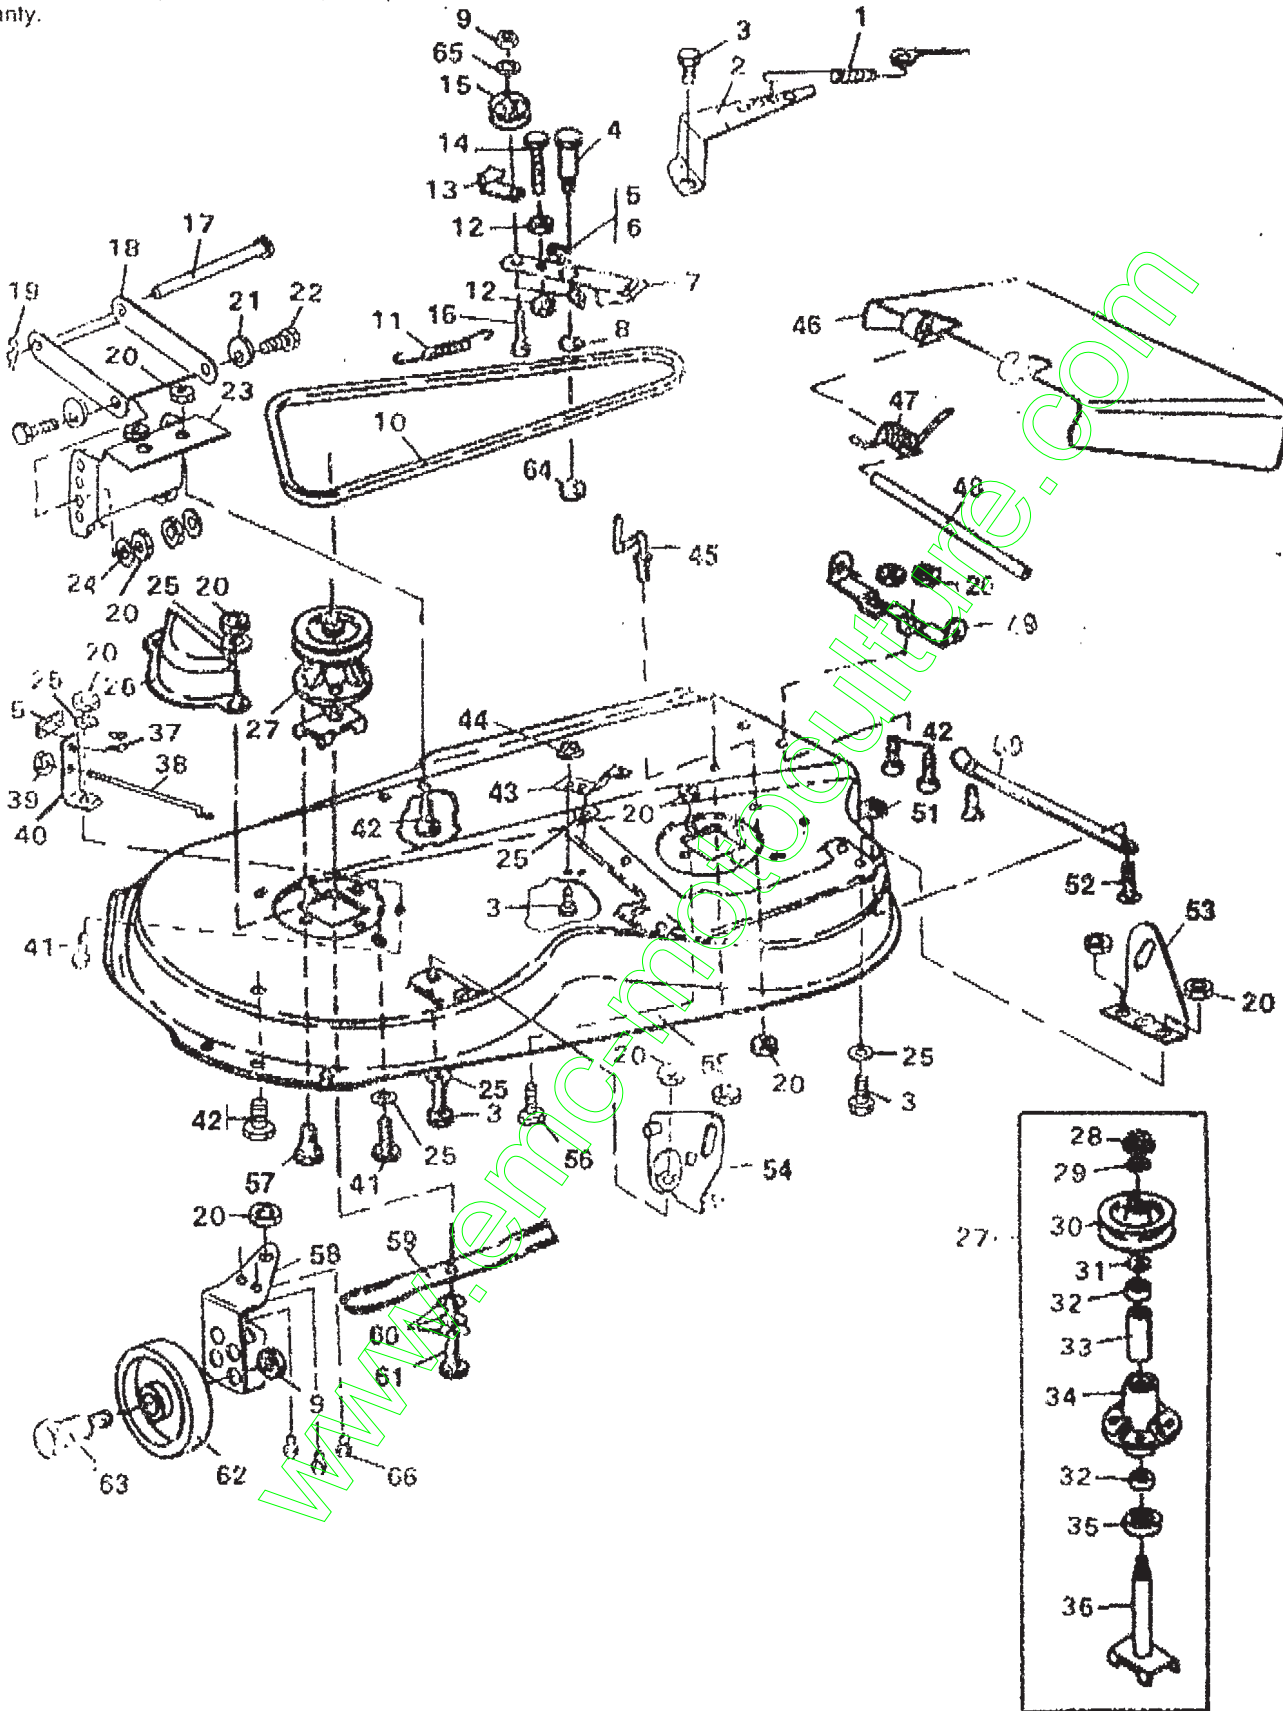

REPAIR PARTS

39" RIDING MOWER MODEL 3560-0390

NOTE: ALWAYS USE ORIGINAL EQUIPMENT PARTS. Use of service/replacement parts other than original equipment parts may void your warranty.

ALL UNNUMBERED ITEMS ARE INTERCHANGEABLE WITH OPPOSITE SIDE

39" RIDING MOWER MODEL 3560-0390

Key No.	Part No.	Description
1	300473	Spring
2	9401	Extension, Idler Arm
3	180077	* Screw, Hex Hd, 5/16-18 x 3/4 In.
4	300180	Shoulder Bolt
5	306973	Brake Pad
6	41601	Rivet, Brake Pad
7	300491	Idler Arm Assy (Incl. Nos. 5 & 6)
8	996416	* Flatwasher, 3/8 In.
9	1499	Locknut, 3/8-16 Thd.
10	300680	V-Belt
11	35410	Spring
12	271172	* Nut, Keps, 1/4-20 Thd.
13	1346	Retainer, Belt
14	121954	* Screw, Hex Hd, 1/4-20 x 2 In.
15	303030	Pulley, Idler
16	57325	Carriage Bolt, 3/8-16 x 2 In.
17	58306	Rod, Deck Hitch
18	58305	Bracket, Deck Front
19	8260	Hair Pin Cotter
20	1498	Locknut, 5/16-18 Thd.
21	58247	Nut, Adjusting
22	122017	* Screw, Hex Hd, 5/16-18 x 1 In.
23	58315	Lift Support Plate
24	35214	Flatwasher, 21/64 In.
25	120393	* Flatwasher, 11/32 In.
26	302833	Belt Guard, L.H. Pulley
27	56424	Quill Assembly (Incl. Nos. 28-36)
28	1282	Locknut, Flange
29	56365	Flatwasher
30	56390	Pulley
31	51449	Spacer
32	49562	Bearing
33	50818	Spacer Tube

Key No.	Part No.	Description
34	55547	Quill
35	50616	Dust Shield
36	56425	Saddle & Shaft Assembly
37	135624	Rivet, Brake Pad
38	300316	Rod, Brake Release
39	1502	Locknut, 1/4-20 Thd.
40	303247	Blade Bracket Assy (Incl. 5 & 37)
41	120228	* Screw, Hex Hd, 5/16-18 x 5/8 In.
42	120834	* Screw, Hex Hd, 5/16-18 x 1/2 In.
43	300179	Bracket, Idler
44	44108	Nut, Hex, Wide Flange, 5/16-18 Thd.
45	57318	Retainer, Belt
46	57818	Discharge Chute
47	55767	Spring, Discharge Chute
48	57317	Rod Pivot
49	57360	Bracket, Pivot
50	57314	Skid Bar
51	271184	* Nut, Keps, 5/16-18 Thd.
52	126216	* Carriage Bolt, 5/16-18 x 3/4 In.
53	58250	Bracket, Lift, R.H.
54	58251	Bracket, Lift, L.H.
55	306384	Mower Deck
56	300345	Screw, Taptite, 5/16-18 x 1 3/8 In.
57	50634	Screw, Taptite, 5/16-18 x 7/8 In.
58	300103	Bracket, Wheel Mount
59	57299	Blade
60	2483	Formed Washer
61	39573	Screw, Hex Hd, 3/8-24 x 1 In.
62	52584	Wheel, Deck
63	23763	Wheel Axle
64	45171	Locknut, Flange
65	120382	Split Lockwasher, 25/64 In.
66	180075	Screw, 5/16-18 x 1/2 In.

(* Standard Hardware Items - May Be Purchased Locally.)