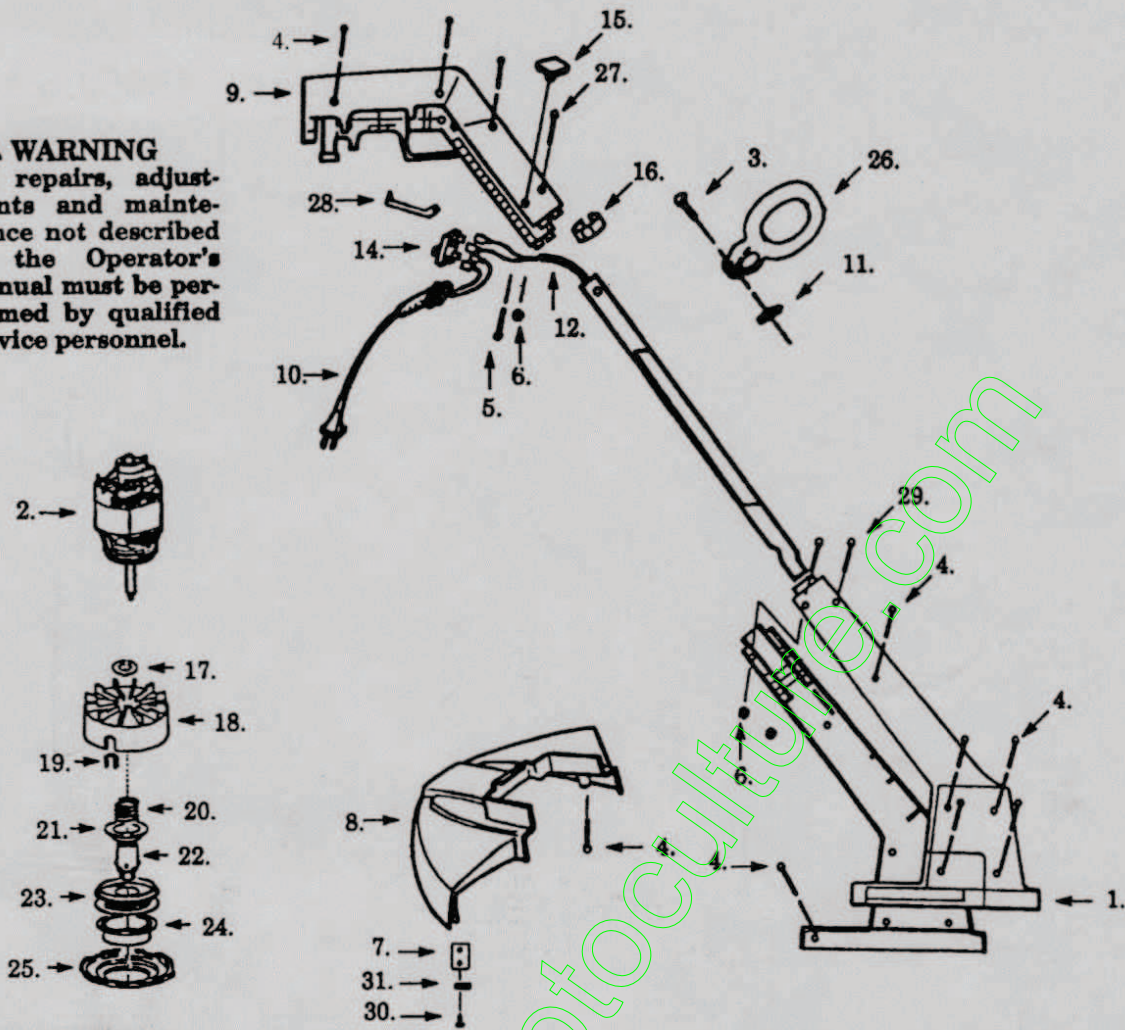

# 400 EL

RESERVDLAR  
SPARE PARTS  
ERSATZTEILE  
PIECES DE RECHANGE  
PIEZAS DE REPUESTO  
RICAMBI  
PEÇAS SOBRESSELENTE

**⚠ WARNING**  
 All repairs, adjustments and maintenance not described in the Operator's Manual must be performed by qualified service personnel.

KEY NO.	PART NO.	DESCRIPTION
1	530-400611	Motor Hsg. Set
2	<b>530-401339</b>	Motor Ass'y
3	530-340228	Bolt
4	530-352036	Screw
5	530-348050	Screw
6	<b>534-790500</b>	Nut
7	530-351802	Line Limiter
8	530-400629	Shield
9	<b>530-401003</b>	Upper Handle Set
10	508-033801	Cord/Plug Ass'y.
11	530-091373	Wing Nut
12	<b>530-402055</b>	Wiring Harness
14	<b>530-401526</b>	Switch
15	<b>530-347898</b>	Knob

KEY NO.	PART NO.	DESCRIPTION
16	530-401555	Snap Button
17	530-347986	Washer
18	530-400008	Hub
19	530-340594	Line Saver
20	530-340006	Spring
21	530-340732	Spring Cap
22	530-350366	Drive Gear Ass'y.
23	952-715559	Spool w/Line
24	530-400009	Release Button
25	530-400007	Cover
26	530-322296	Assist Handle
27	<b>530-400023</b>	Screw
28	<b>530-351826</b>	Trigger
29	<b>530-400024</b>	Screw
30	<b>530-351800</b>	Screw
31	<b>530-351801</b>	Blade Cover