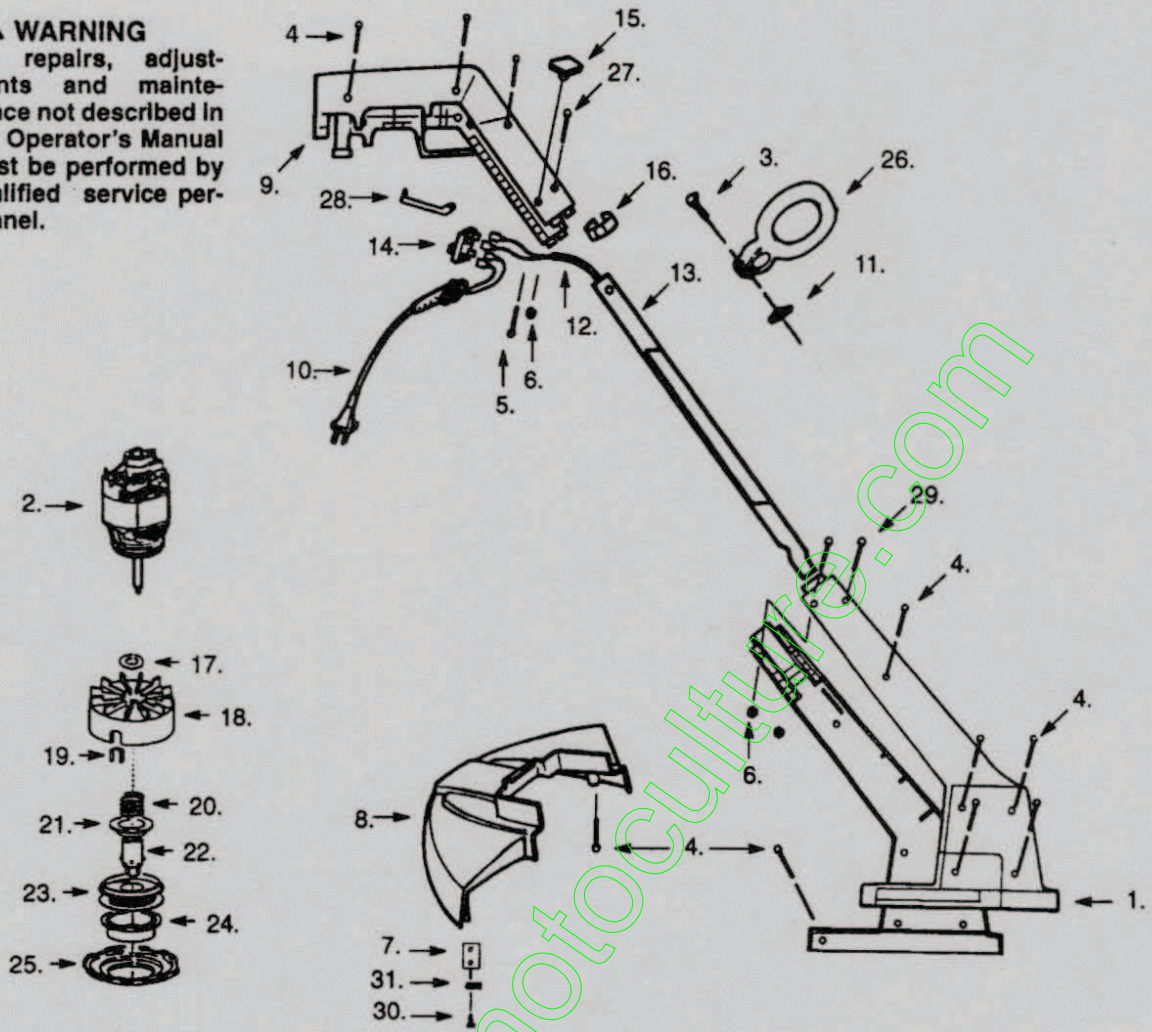

J O N S E R E D S E R V I C E

	400 EL	1996.03.11	01
---	---------------	-------------------	-----------

www.emc-motoculture.com

400 EL

**RESERVDLAR
SPARE PARTS
ERSATZTEILE
PIECES DE RECHANGE
PIEZAS DE REPUESTO
RICAMBI
PEÇAS SOBRESSELENTE**

⚠ WARNING
 All repairs, adjustments and maintenance not described in the Operator's Manual must be performed by qualified service personnel.

KEY NO.	PART NO.	DESCRIPTION
1	530-400611	Motor Hsg. Set
2	530-401339	Motor Ass'y.
3	530-340228	Bolt
4	530-352036	Screw
5	530-348050	Screw
6	534-790500	Nut
7	530-351802	Line Limiter
8	530-400629	Shield
9	530-401003	Upper Handle Set
10	530-401401	Cord/Plug Ass'y.
11	530-091373	Wing Nut
12	530-402055	Wiring Harness (Incl. 10 & 14)
13	530-401280	Tube
14	530-402705	Switch
15	530-347898	Knob

KEY NO.	PART NO.	DESCRIPTION
16	530-401555	Snap Button
17	530-347986	Washer
18	530-400008	Hub
19	530-340594	Line Saver
20	530-340006	Spring
21	530-340732	Spring Cap
22	530-350366	Drive Gear Ass'y.
23	952-715559	Spool w/Line
24	530-400009	Release Button
25	530-400007	Cover
26	530-322296	Assist Handle
27	530-400023	Screw
28	530-351826	Trigger
29	530-400024	Screw
30	530-351800	Screw
31	530-351801	Blade Cover