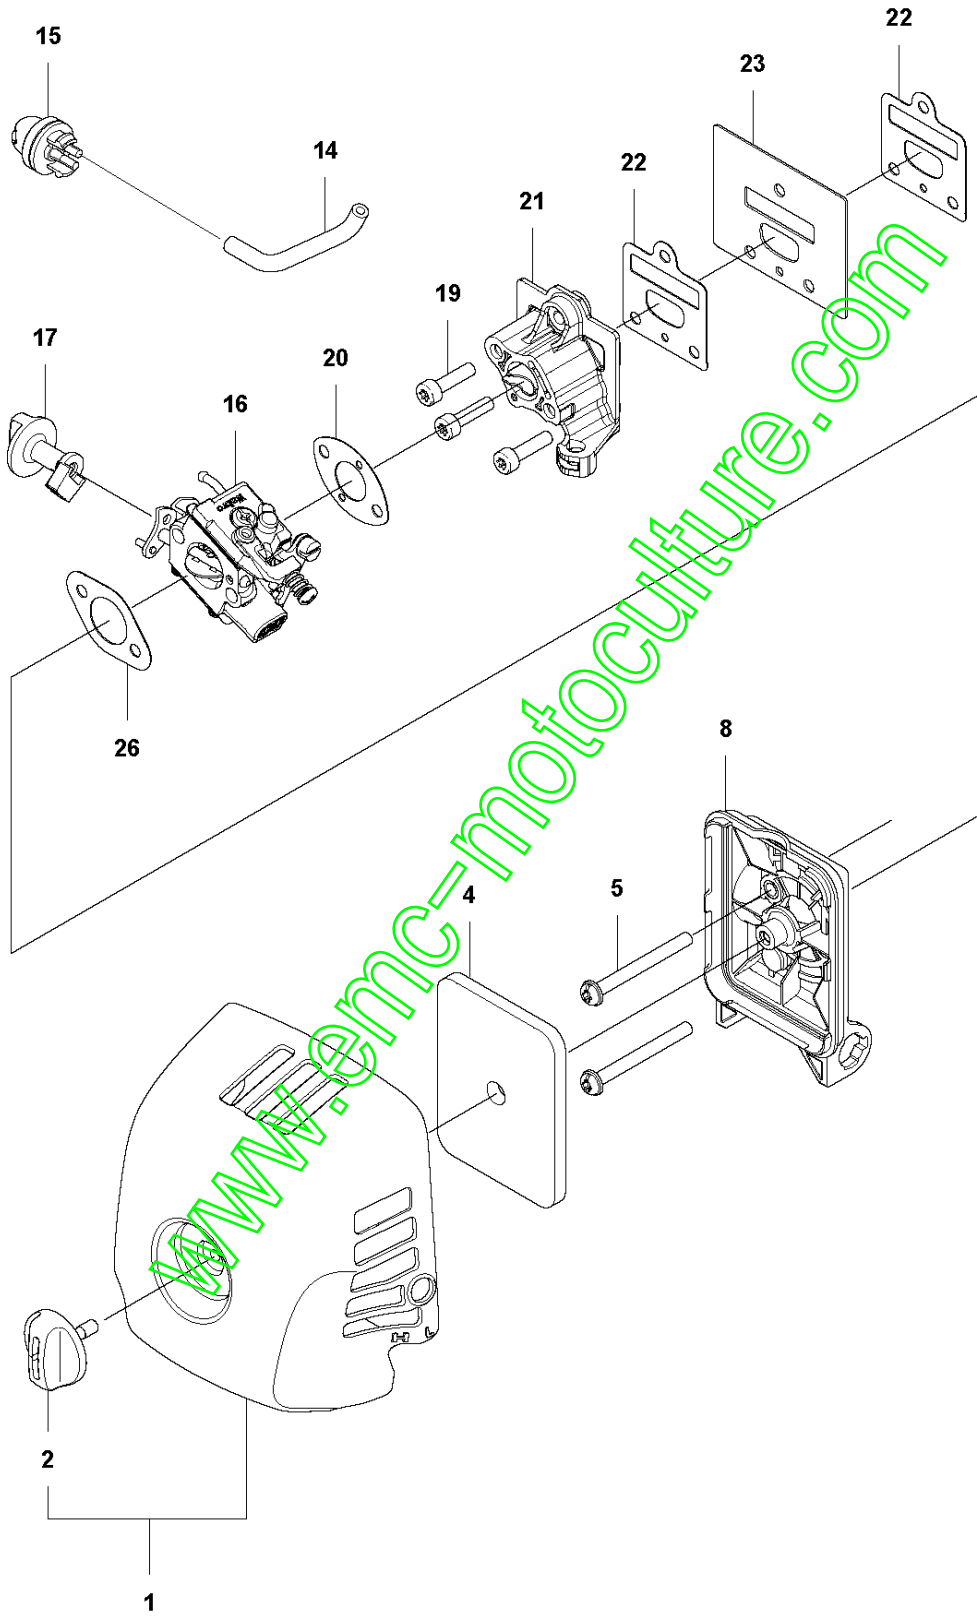

J 543RS
CARBURETOR & AIRFILTER

CARBURETOR & AIR FILTER

543 RS, 2014-05

Ref	Part No	Description	Remark	QTY	KIT
1	577 98 00-01	AIR FILTER COVER		1	
2	577 97 98-01	TURNING KNOB		1	1
4	577 92 67-01	AIR FILTER		1	
5	521 51 55-01	SCREW		2	
8	576 68 55-01	FILTER HOUSING		1	
14	577 50 95-01	TUBE		1	
15	513 78 93-01	PUMP		1	
16	577 99 28-02	CARBURETOR		1	
17	577 13 31-01	CHOKE CONTROL		1	
19	506 68 90-01	BOLT		3	
20	577 67 38-01	GASKET		1	
21	576 68 58-01	INSULATOR		1	
22	576 78 54-01	GASKET		2	
23	578 11 53-01	PLATE		1	
26	577 88 24-02	GASKET		1	

www.emc-motoculture.com