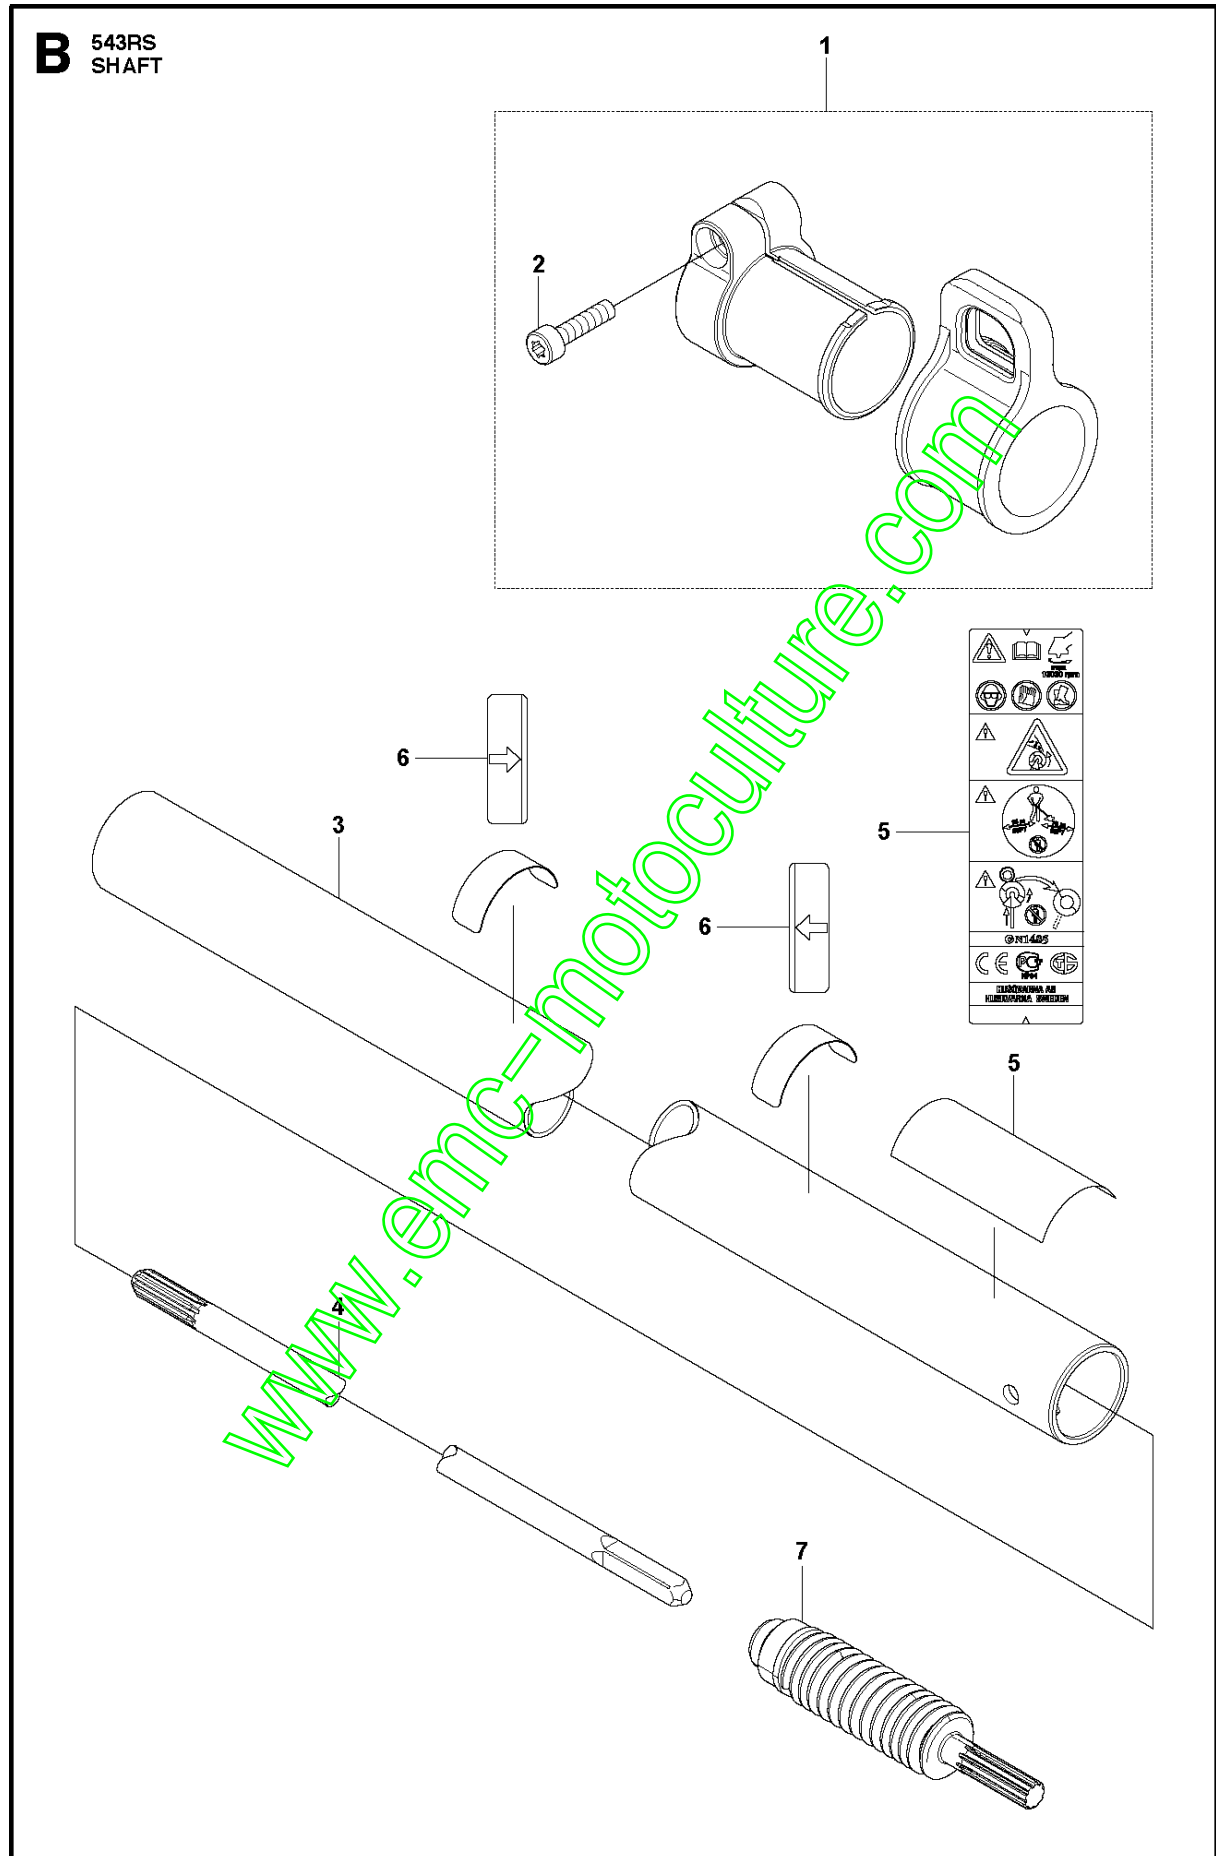

B 543RS
SHAFT

SHAFT

543 RS, 2014-05

Ref	Part No	Description	Remark	QTY	KIT
1	521 66 80-01	HANGER-ASSY		1	
2	504 11 43-01	SCREW		1	1
3	586 30 42-01	PIPE		1	
4	586 30 43-01	DRIVE SHAFT		1	
5	544 33 08-01	LABEL WARNING		1	
6	505 29 58-01	LABEL		2	
7	586 30 44-01	JOINT		1	

www.emc-motoculture.com