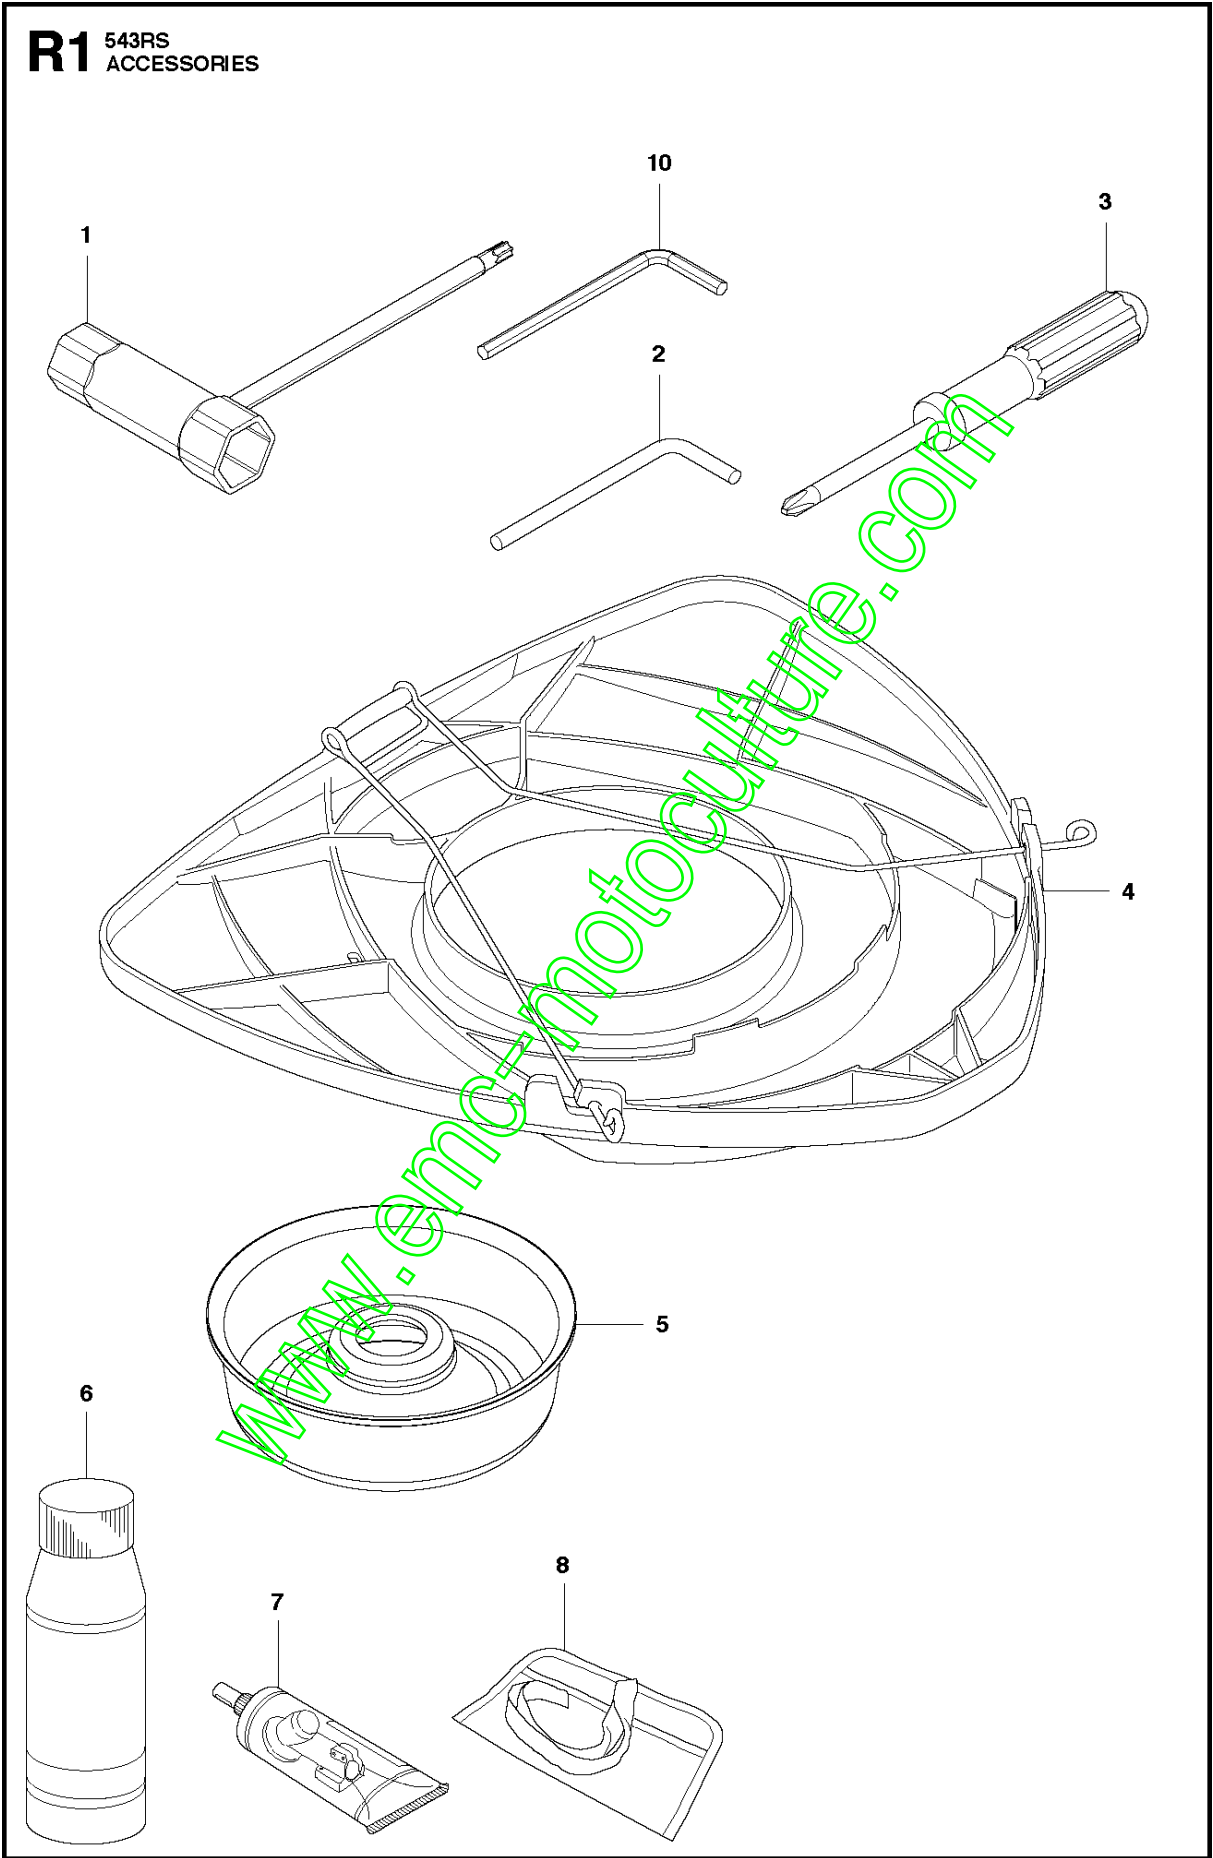

# SPARE PARTS LIST

BRUSHCUTTERS/CLEARING SAWS

543 RS, 2014-05

[www.emc-motoculture.com](http://www.emc-motoculture.com)