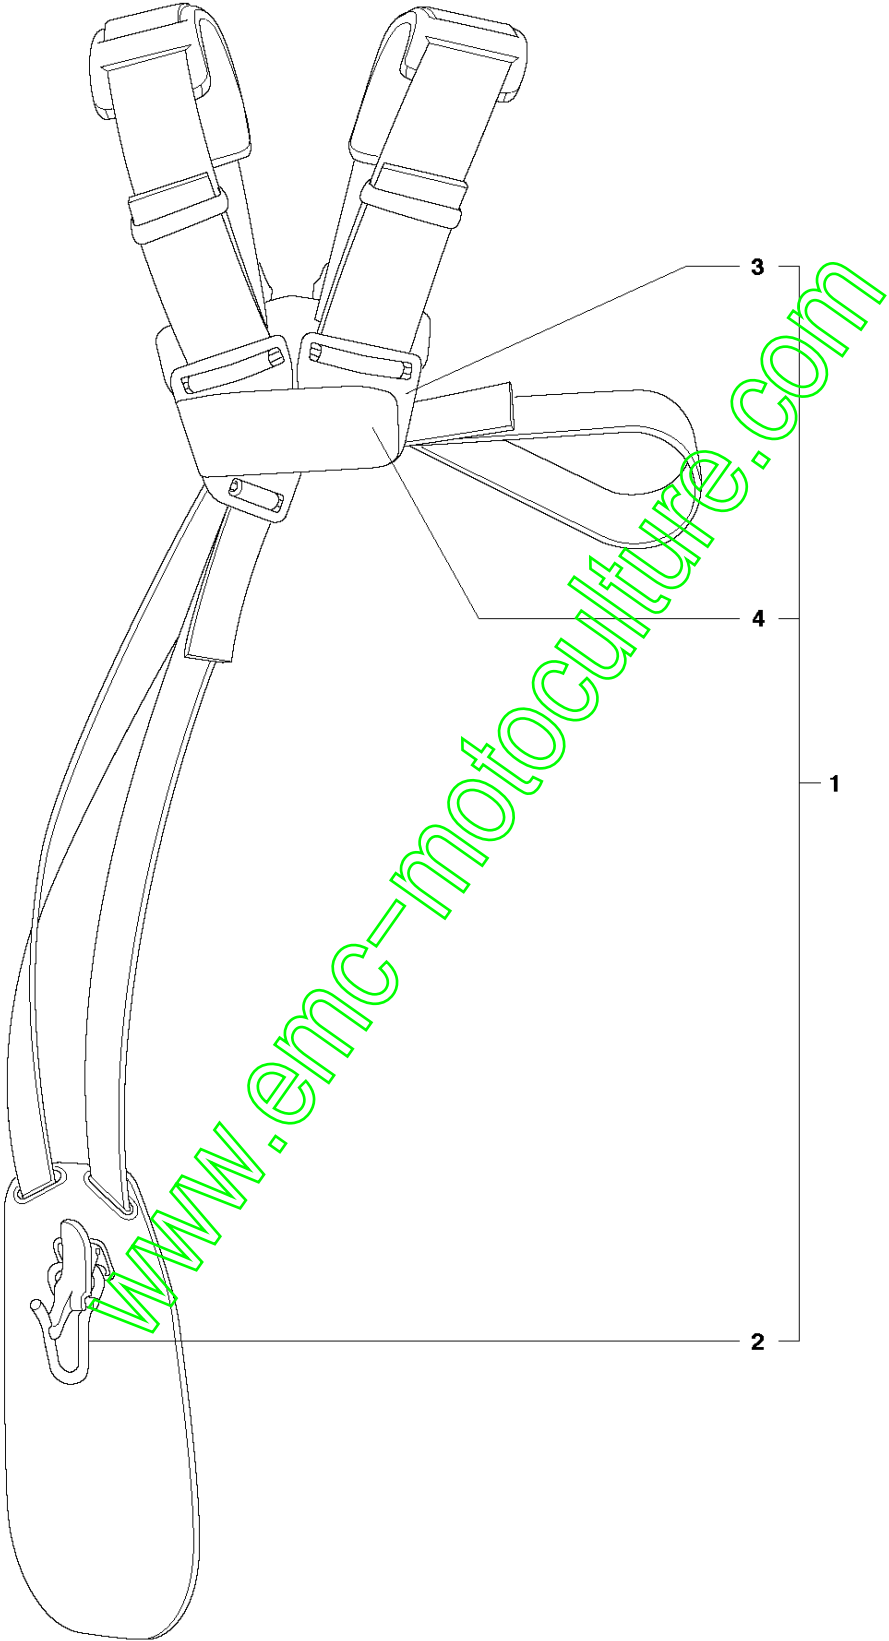

S 543RS
HARNESS

Ref	Part No	Description	Remark	QTY	KIT
1	537 21 63-01	HARNES		1	
2	502 02 28-02	WELT HOOK		1	1
3	503 73 40-01	FRONT PIECE		1	1
4	503 73 41-02	FRONT PIECE		1	1

www.emc-motoculture.com