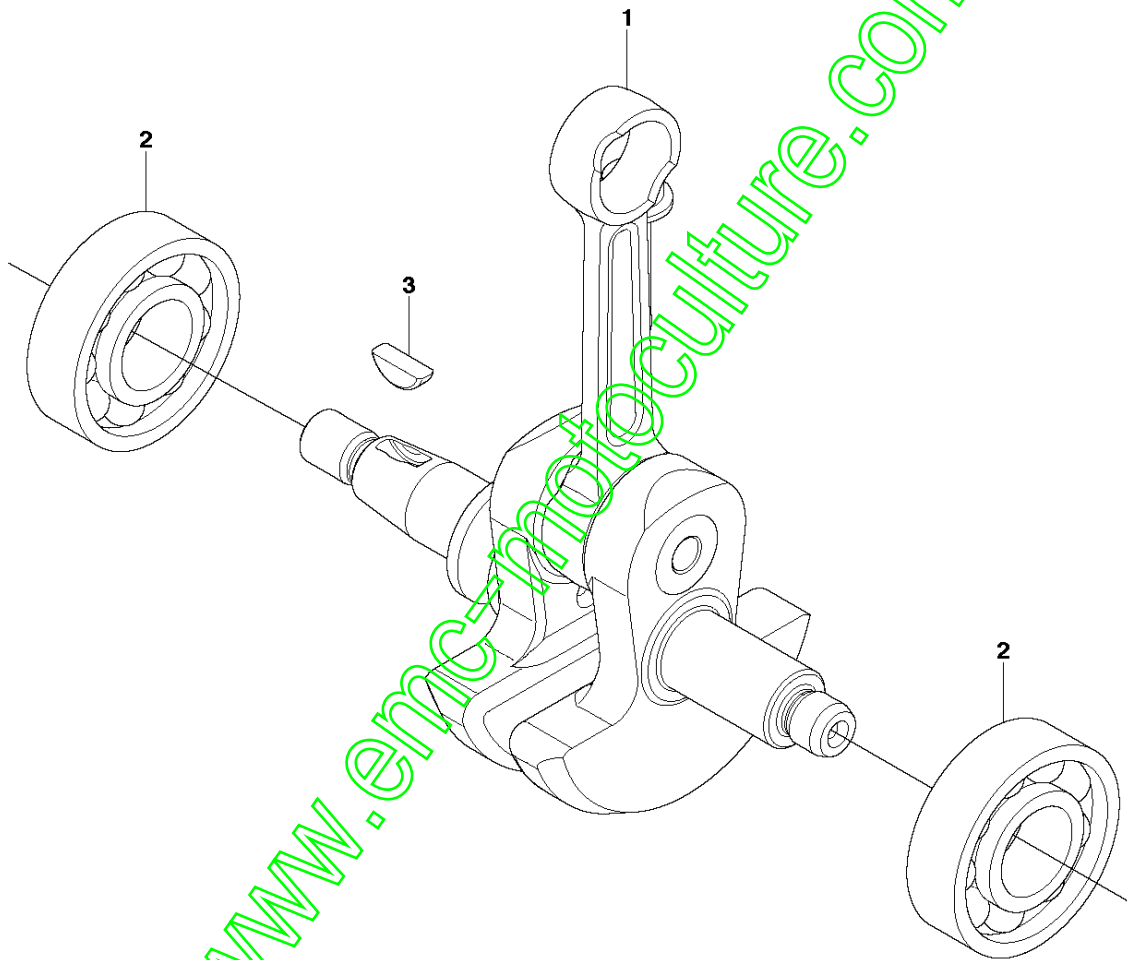

N 543RS
CRANK SHAFT

Ref	Part No	Description	Remark	QTY KIT
1	521 62 39-01	SHAFT-COMP		1
2	504 12 14-01	BEARING		2
3	506 68 94-01	KEY		1

www.emc-motoculture.com