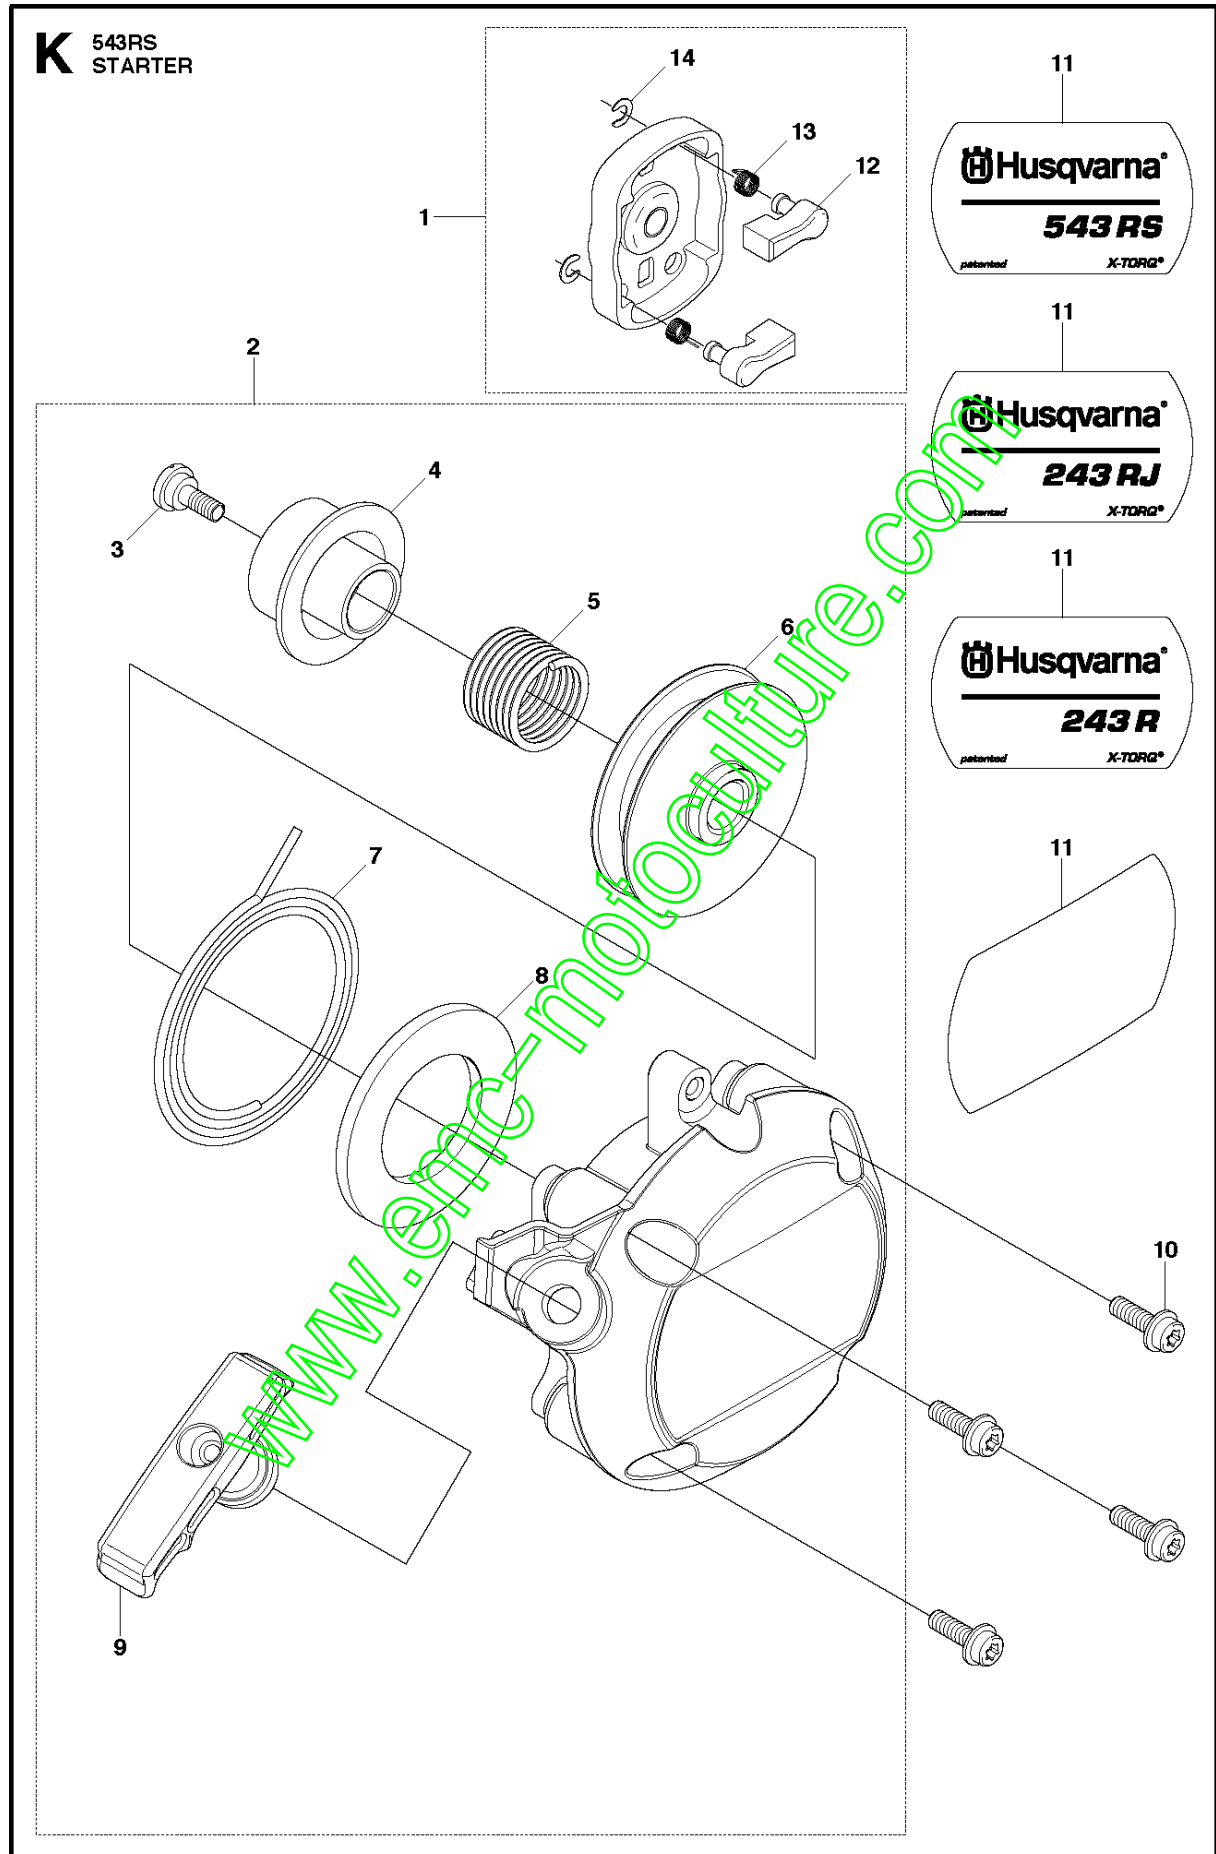

STARTER

543 RS, 2014-05

Ref	Part No	Description	Remark	QTY	KIT
1	521 62 46-01	PULEY-ASSY		1	
2	528 70 62-01	RECOIL-A		1	
3	515 36 71-01	SCREW		1	2
4	521 61 85-01	PLATE		1	2
5	521 61 84-01	SPRING		1	2
6	521 61 83-01	REEL		1	2
7	521 53 17-01	ROPE		1	2
8	521 61 82-01	SPRING		1	2
9	521 61 79-01	KNOB		1	2
10	506 74 56-01	BOLT		4	
11	528 70 67-01	LABEL,RECOIL	243RJ	1	
11	577 97 94-01	DECAL	243R	1	
11	578 42 06-01	DECAL	543RS	1	
12	521 61 86-01	RATCHET		2	1
13	521 61 87-01	SPRING		2	1
14	513 16 77-01	E-RING		2	1

www.emc-motoculture.com