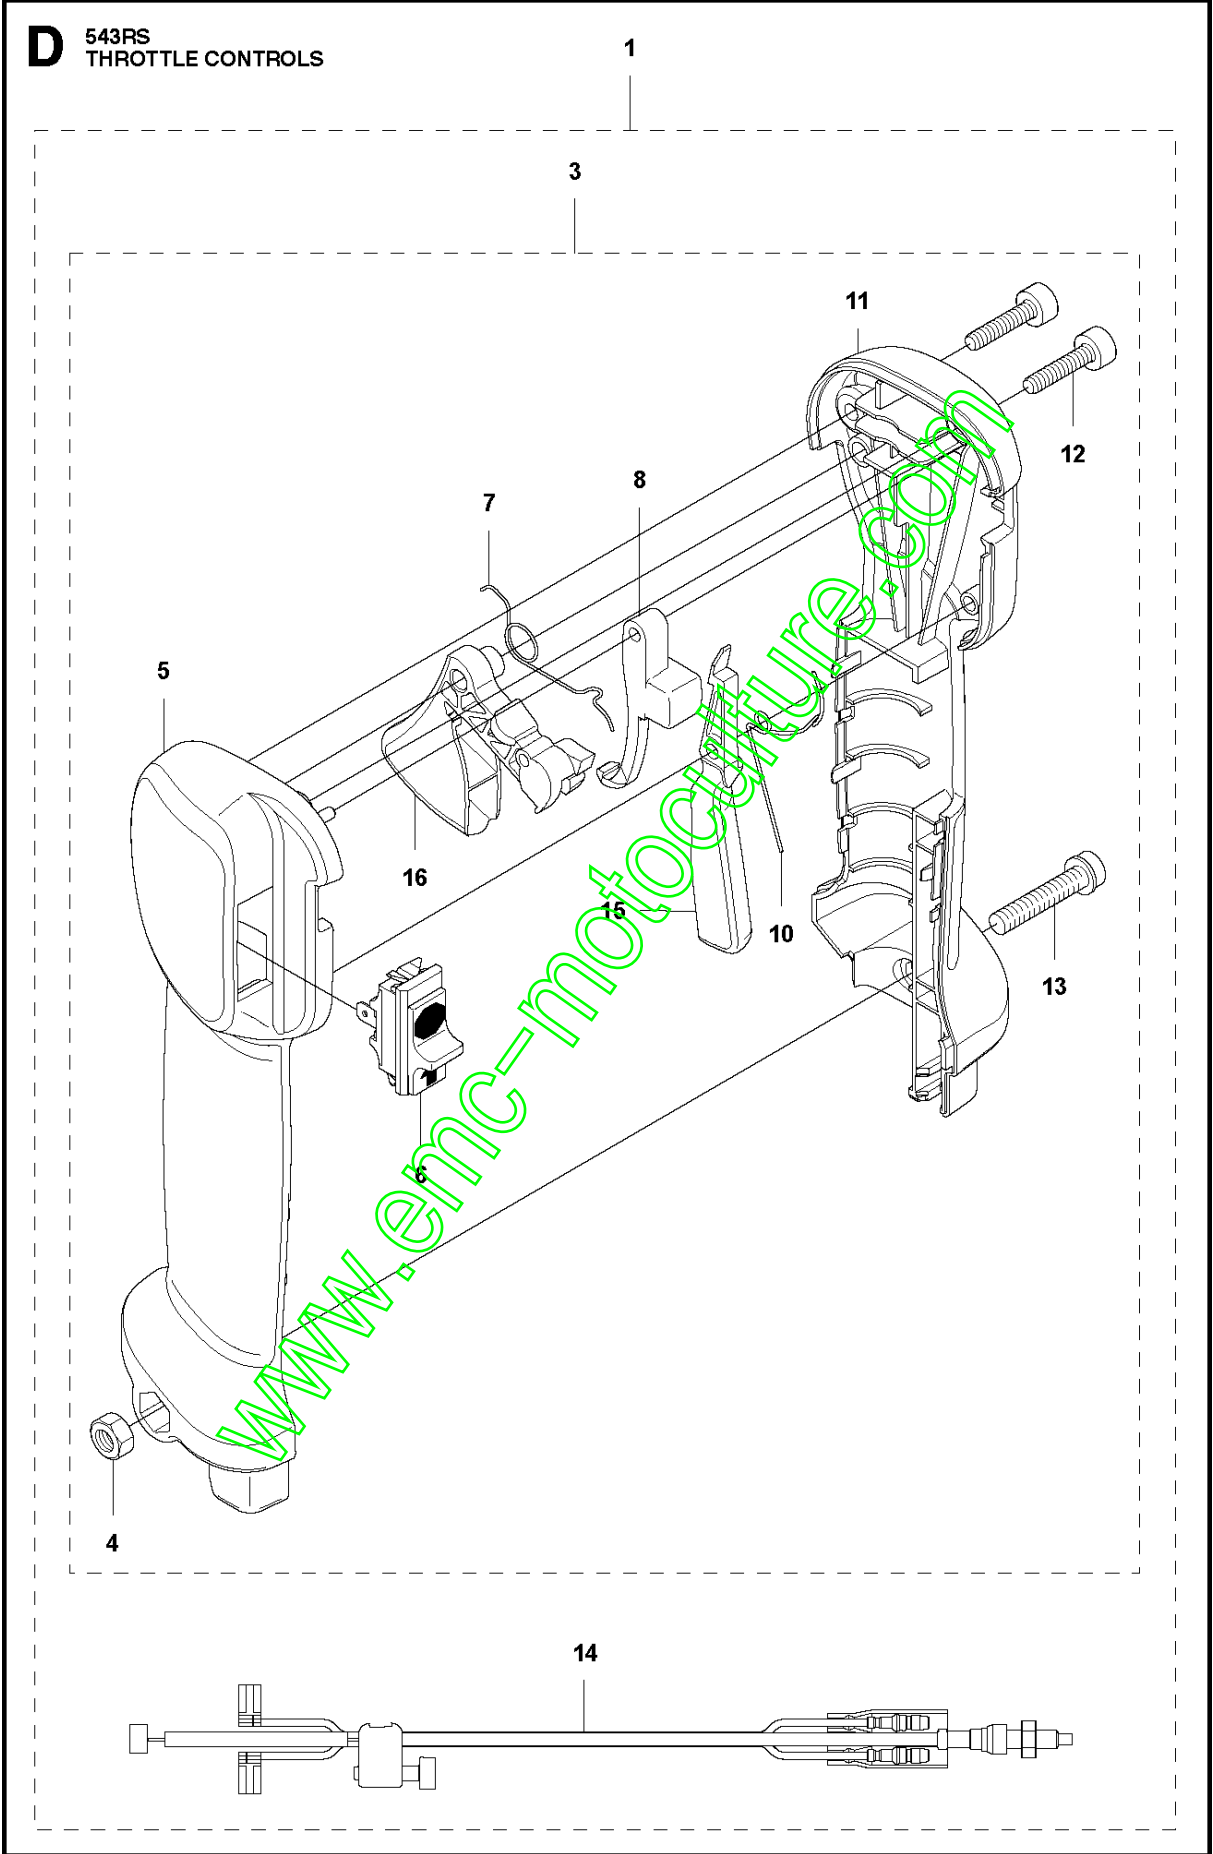

THROTTLE CONTROLS

543 RS, 2014-05

Ref	Part No	Description	Remark	QTY	KIT
1	522 52 07-02	THROTTLE CONTROL		1	
3	537 42 45-13	HANDLE SYSTEM ASSY		1	1
4	503 22 10-13	HEXAGON NUT		1	1,3
5	537 16 02-03	HANDLE HALF LEFT		1	1,3
6	503 71 82-01	SWITCH		1	1,3
7	537 17 42-01	SPRING THROTTLE TRIG		1	1,3
8	537 16 07-03	STARTER THROTTLE LOC		1	1,3
10	537 17 43-01	SPRING		1	1,3
11	537 16 03-01	HANDLE HALF RIGHT		1	1,3
12	503 21 66-74	SCREW IHSC T		2	1,3
13	503 20 07-82	SCREW IHSCFM		1	1,3
14	522 03 67-01	THROTTLE CABLE ASSY		1	1
15	506 49 51-01	THROTTLE LOCKOUT		1	1,3
16	506 49 50-01	THROTTLE CONTROL		1	1,3

www.emc-motoculture.com