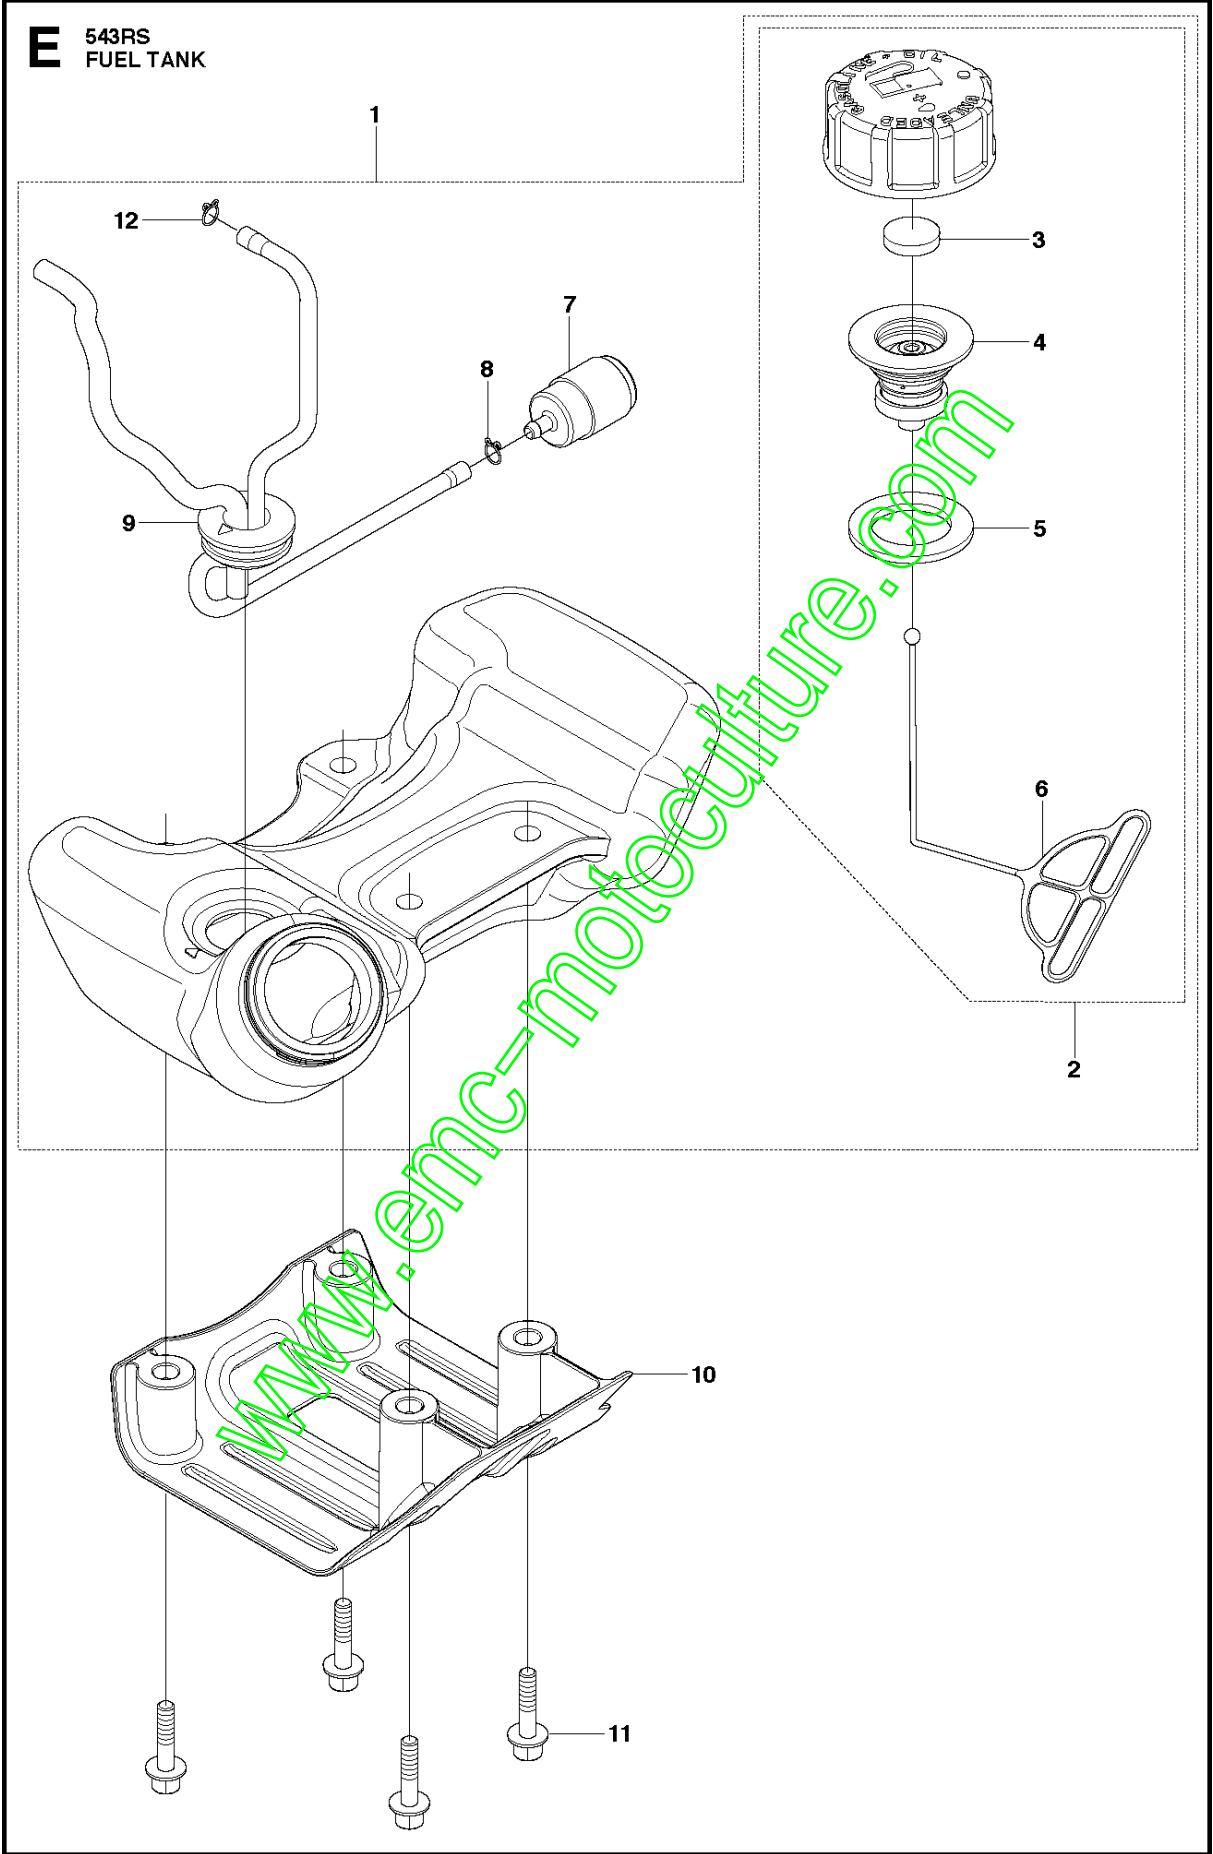

FUEL TANK

543 RS, 2014-05

Ref	Part No	Description	Remark	QTY	KIT
1	577 50 98-03	TANK	243R, 543RS	1	
2	504 11 77-01	TANK CAP ASSY		1	1
3	506 74 68-01	FILTER		1	1,2
4	515 36 94-01	HOLDER-A		1	1,2
5	506 74 43-01	PACKING		1	1,2
6	504 11 79-01	HOLDER		1	1,2
7	506 74 26-01	FILTER		1	1
8	506 70 70-01	CLIP		1	1
9	577 50 99-02	PIPE	243R, 543RS	1	1
10	528 70 66-01	GUARD,TANK		1	
11	521 51 69-01	BOLT		4	
12	580 39 63-01	CLIP	243R, 543RS	1	1

www.emc-motoculture.com