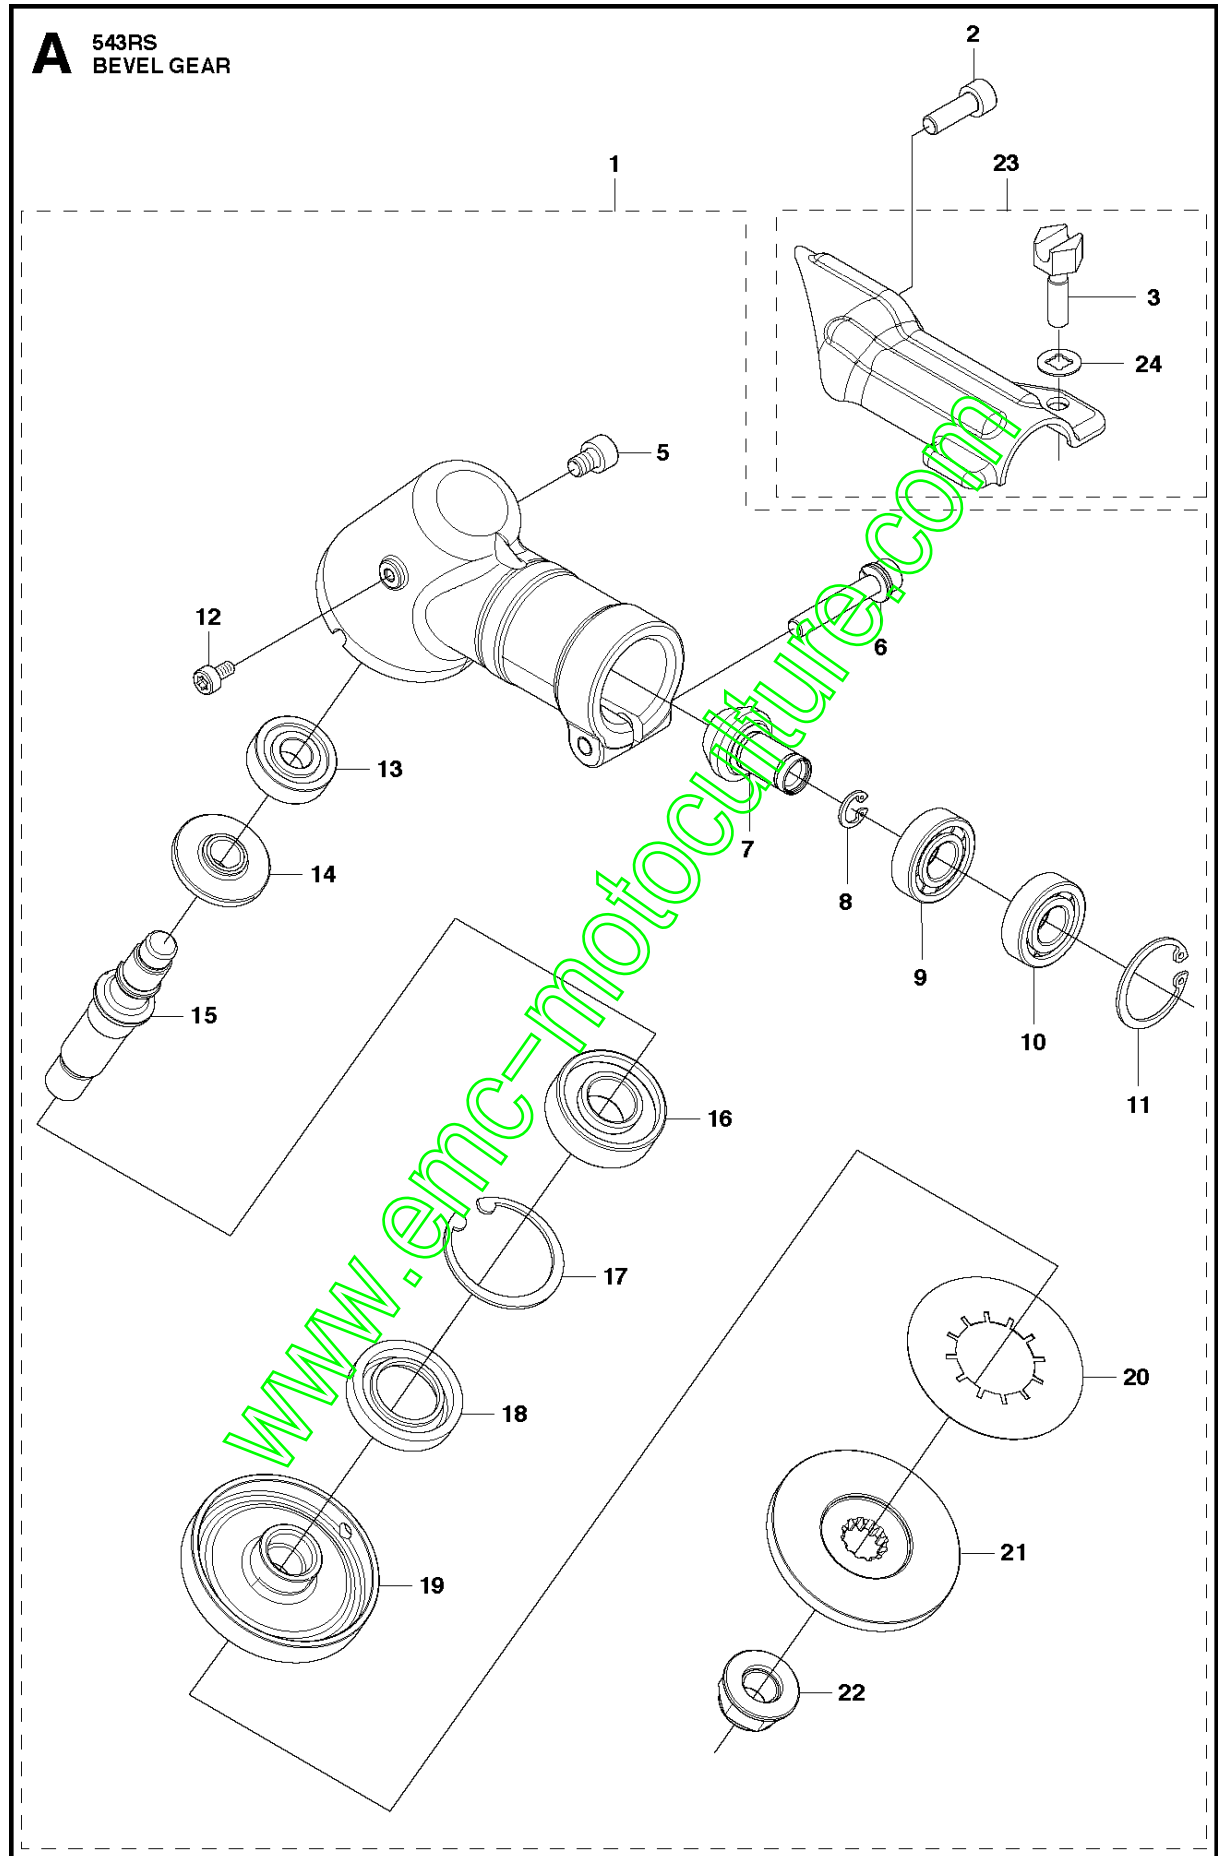

BEVEL GEAR

543 RS, 2014-05

Ref	Part No	Description	Remark	QTY	KIT
1	528 81 83-01	GEAR HOUSING		1	
2	506 74 56-01	BOLT		1	
3	537 18 95-01	SCREW		1	23
5	521 86 20-01	BOLT		1	1
6	521 86 24-01	BOLT		1	1
7	528 81 80-01	PINION		1	1
8	516 12 41-01	RING		1	1
9	516 12 79-01	BALL BEARING		1	1
10	516 13 00-01	BALL BEARING		1	1
11	506 60 99-01	RING		1	1
12	544 36 27-01	BOLT		1	1
13	505 17 02-01	BEARING		1	1
14	528 82 62-01	GEAR		1	1
15	528 81 59-01	SHAFT,GEAR		1	1
16	516 13 17-01	BALL BEARING		1	1
17	502 84 93-01	SNAP RING		1	1
18	521 52 22-01	SEAL		1	1
19	528 82 64-01	HOLDER		1	1
20	521 65 60-01	PLATE		1	1
21	511 58 38-01	HOLDER(B)		1	1
22	502 29 11-01	NUT BLADE		1	1
23	575 77 88-01	BRACKET		1	
24	575 67 73-01	LOCK WASHER		1	23

www.emc-motoculture.com