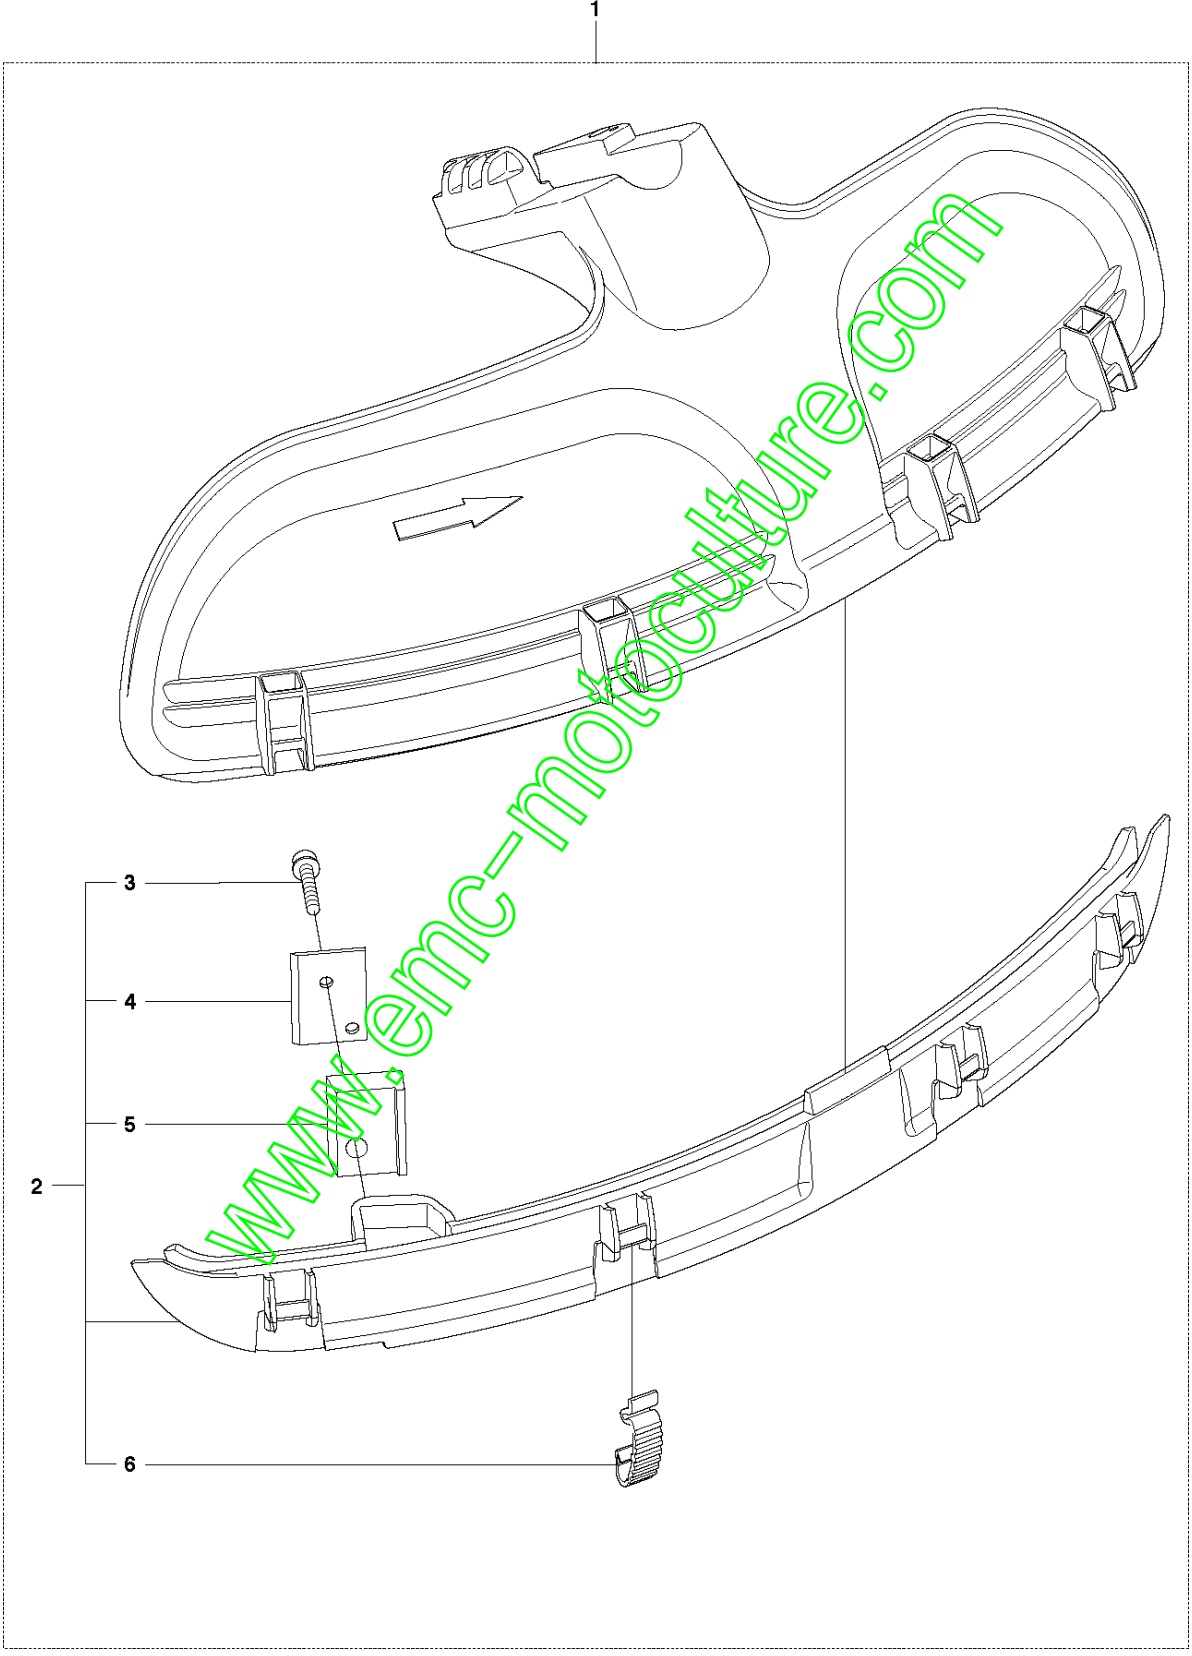

R2 543RS
ACCESSORIES

ACCESSORIES

543 RS, 2014-05

Ref	Part No	Description	Remark	QTY	KIT
1	537 33 16-03	SPLASH GUARD		1	
2	537 39 63-03	SPLASH GUARD		1	1
3	503 21 68-25	SCREW IHSCFT		1	1,2
4	503 79 88-01	BLADE		1	1,2
5	544 12 45-01	RETAINER		1	1,2
6	537 38 72-01	SNAP		4	1,2

www.emc-motoculture.com