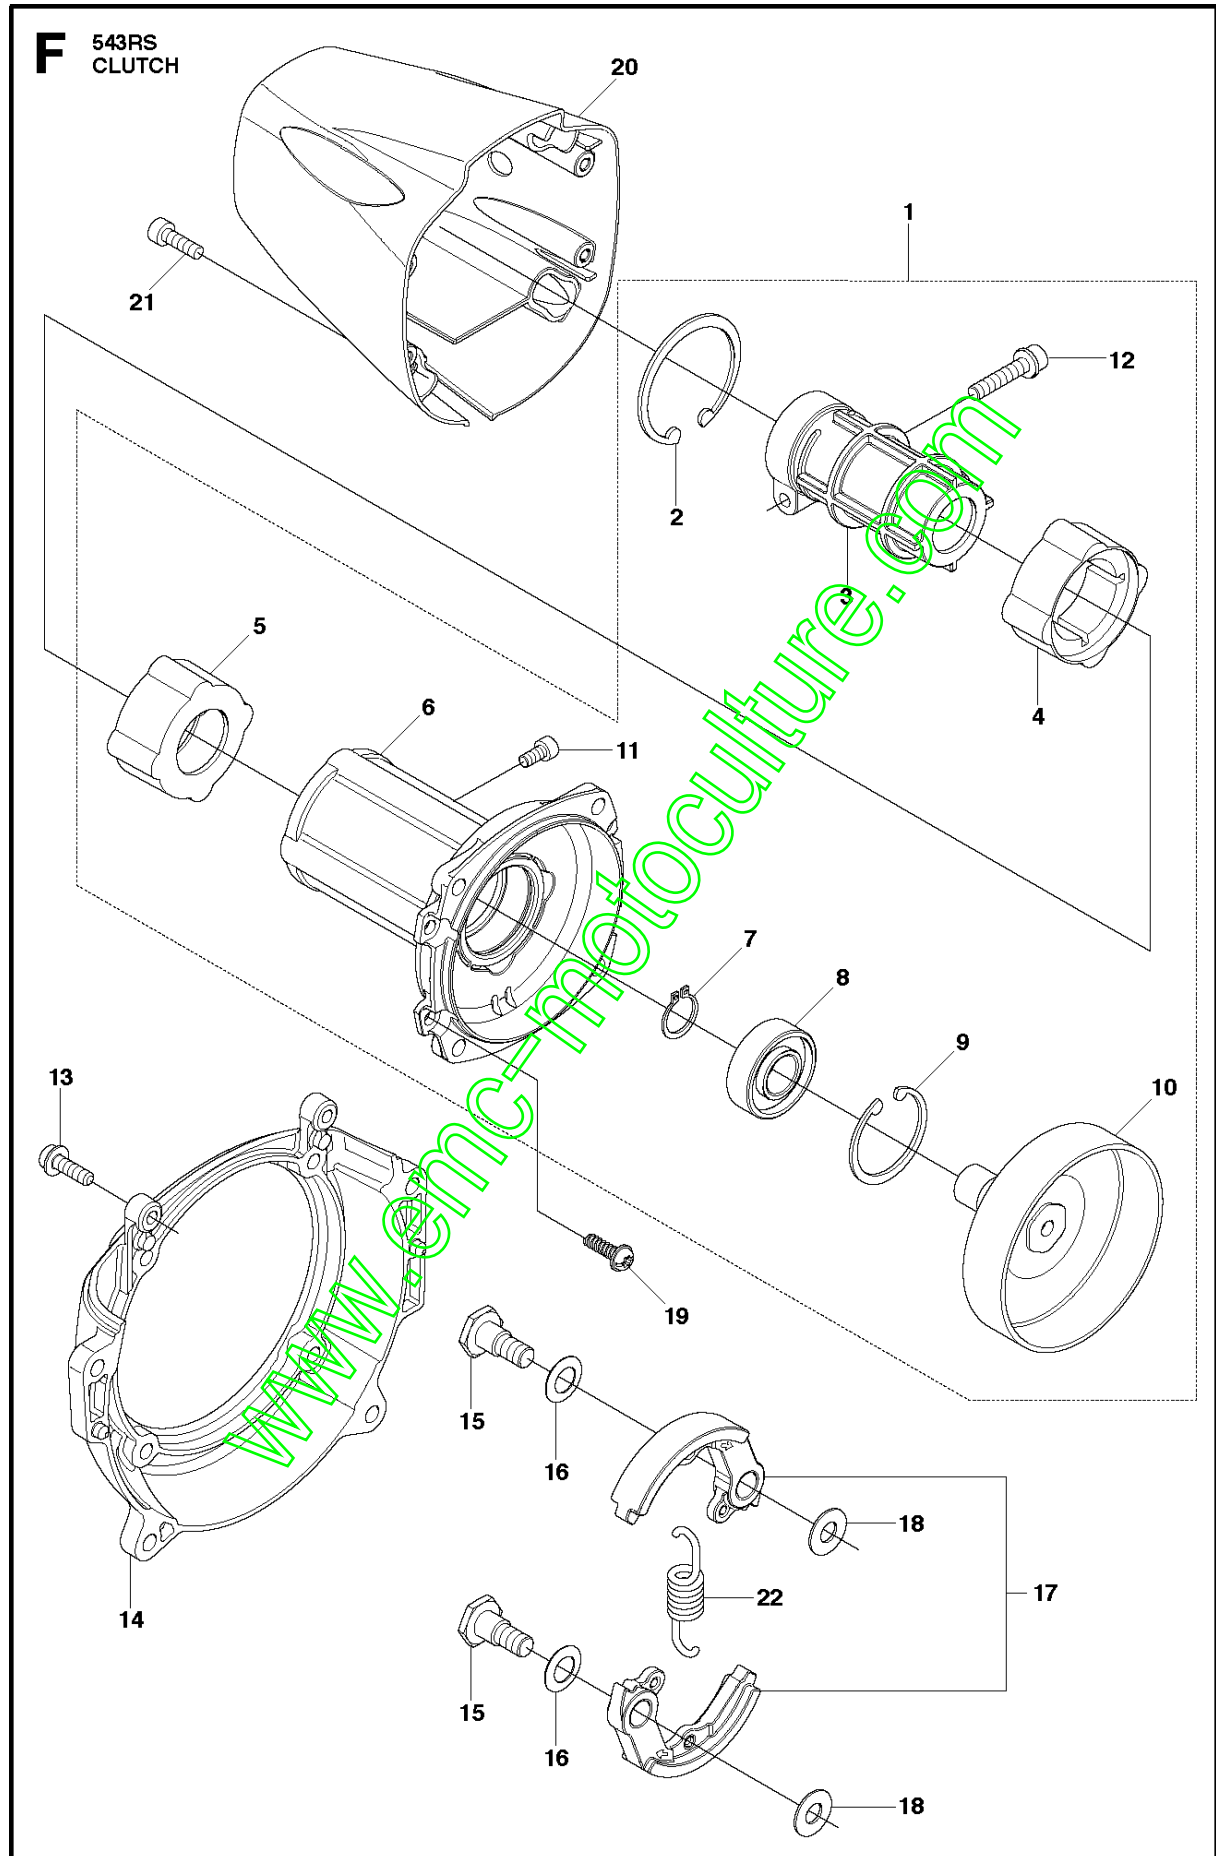

CLUTCH

543 RS, 2014-05

Ref	Part No	Description	Remark	QTY	KIT
1	528 81 57-01	HOUSING ASSY		1	
2	516 12 64-01	RING		1	1
3	521 66 50-01	CLAMP		1	1
4	521 66 52-01	ABSORBER		1	1
5	521 66 51-01	ABSORBER		1	1
6	521 66 49-01	HOUSING		1	1
7	516 12 42-01	RING		1	1
8	516 13 17-01	BALL BEARING		1	1
9	502 84 93-01	SNAP RING		1	1
10	505 29 38-01	DRUM		1	1
11	504 11 96-01	SCREW		1	1
12	521 86 23-01	BOLT		1	1
13	515 39 13-01	BOLT		4	
14	578 85 42-03	FAN COVER		1	
15	505 29 78-01	SCREW		2	
16	505 29 81-01	WASHER		2	
17	521 63 64-01	SHOE-COMP		1	
18	505 29 80-01	WASHER		2	
19	521 51 79-01	SCREW		4	
20	528 81 56-01	COVER,CLUTCH		1	
21	523 01 90-01	BOLT		4	
22	521 52 34-01	SPRING		1	

www.emc-motoculture.com