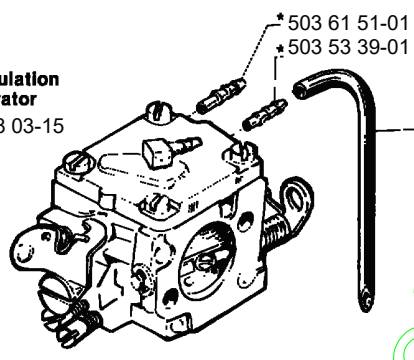

*503 61 51-01
*503 53 39-01

501 76 83-11

www.emc-motoculture.com