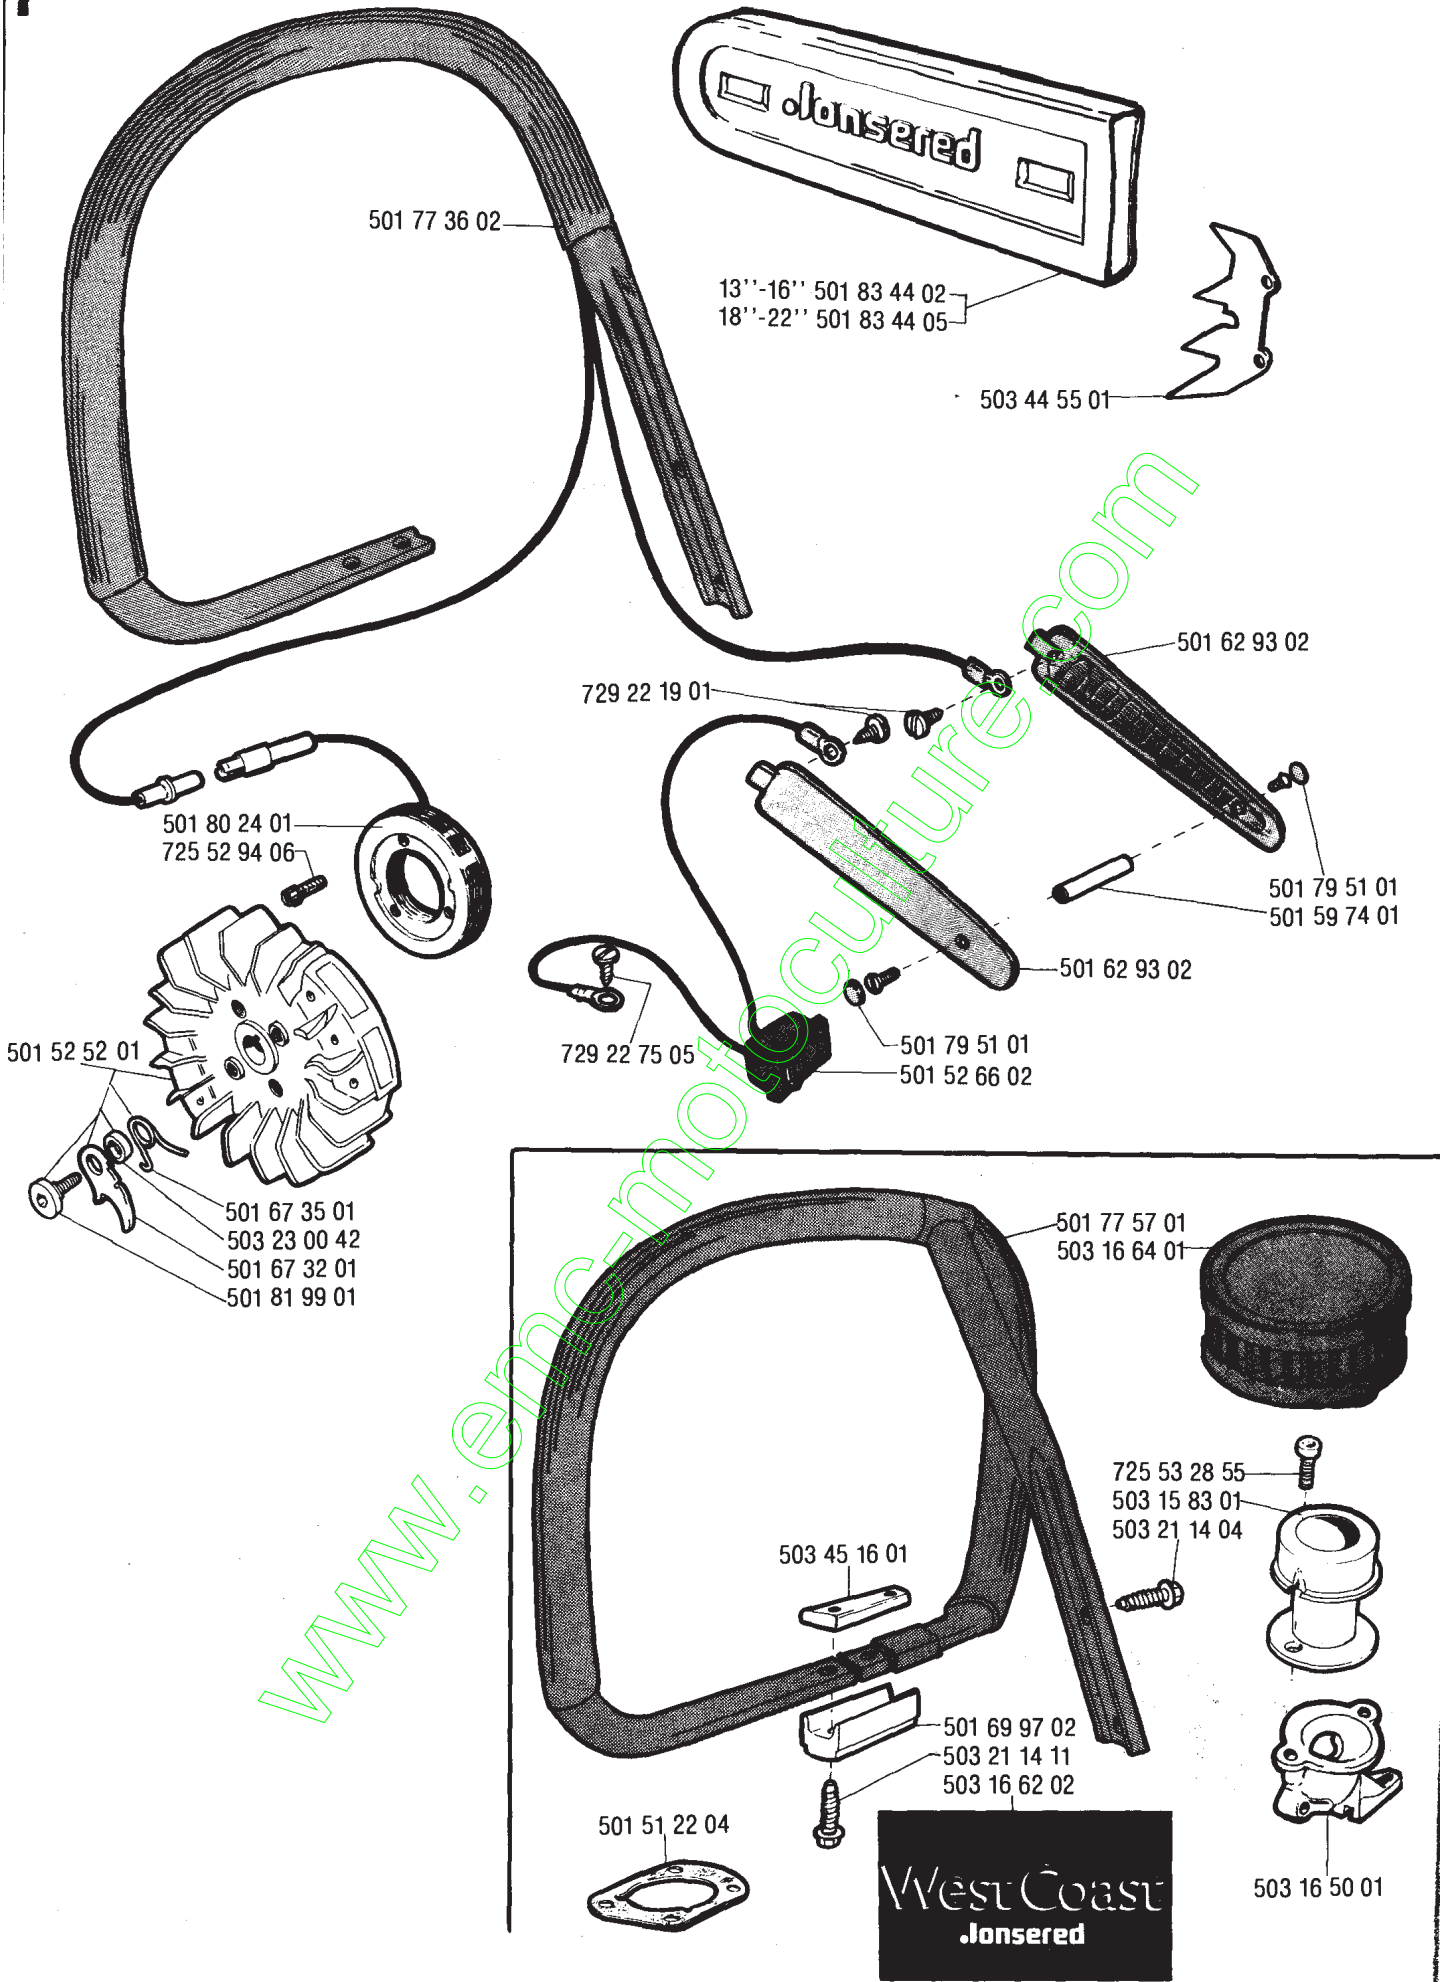

Jonsered

Jonsered Motor AB, S-433 81 Partille, Sweden

504 99 92 03

Inforit Munkedal/AB Reprons Offset L