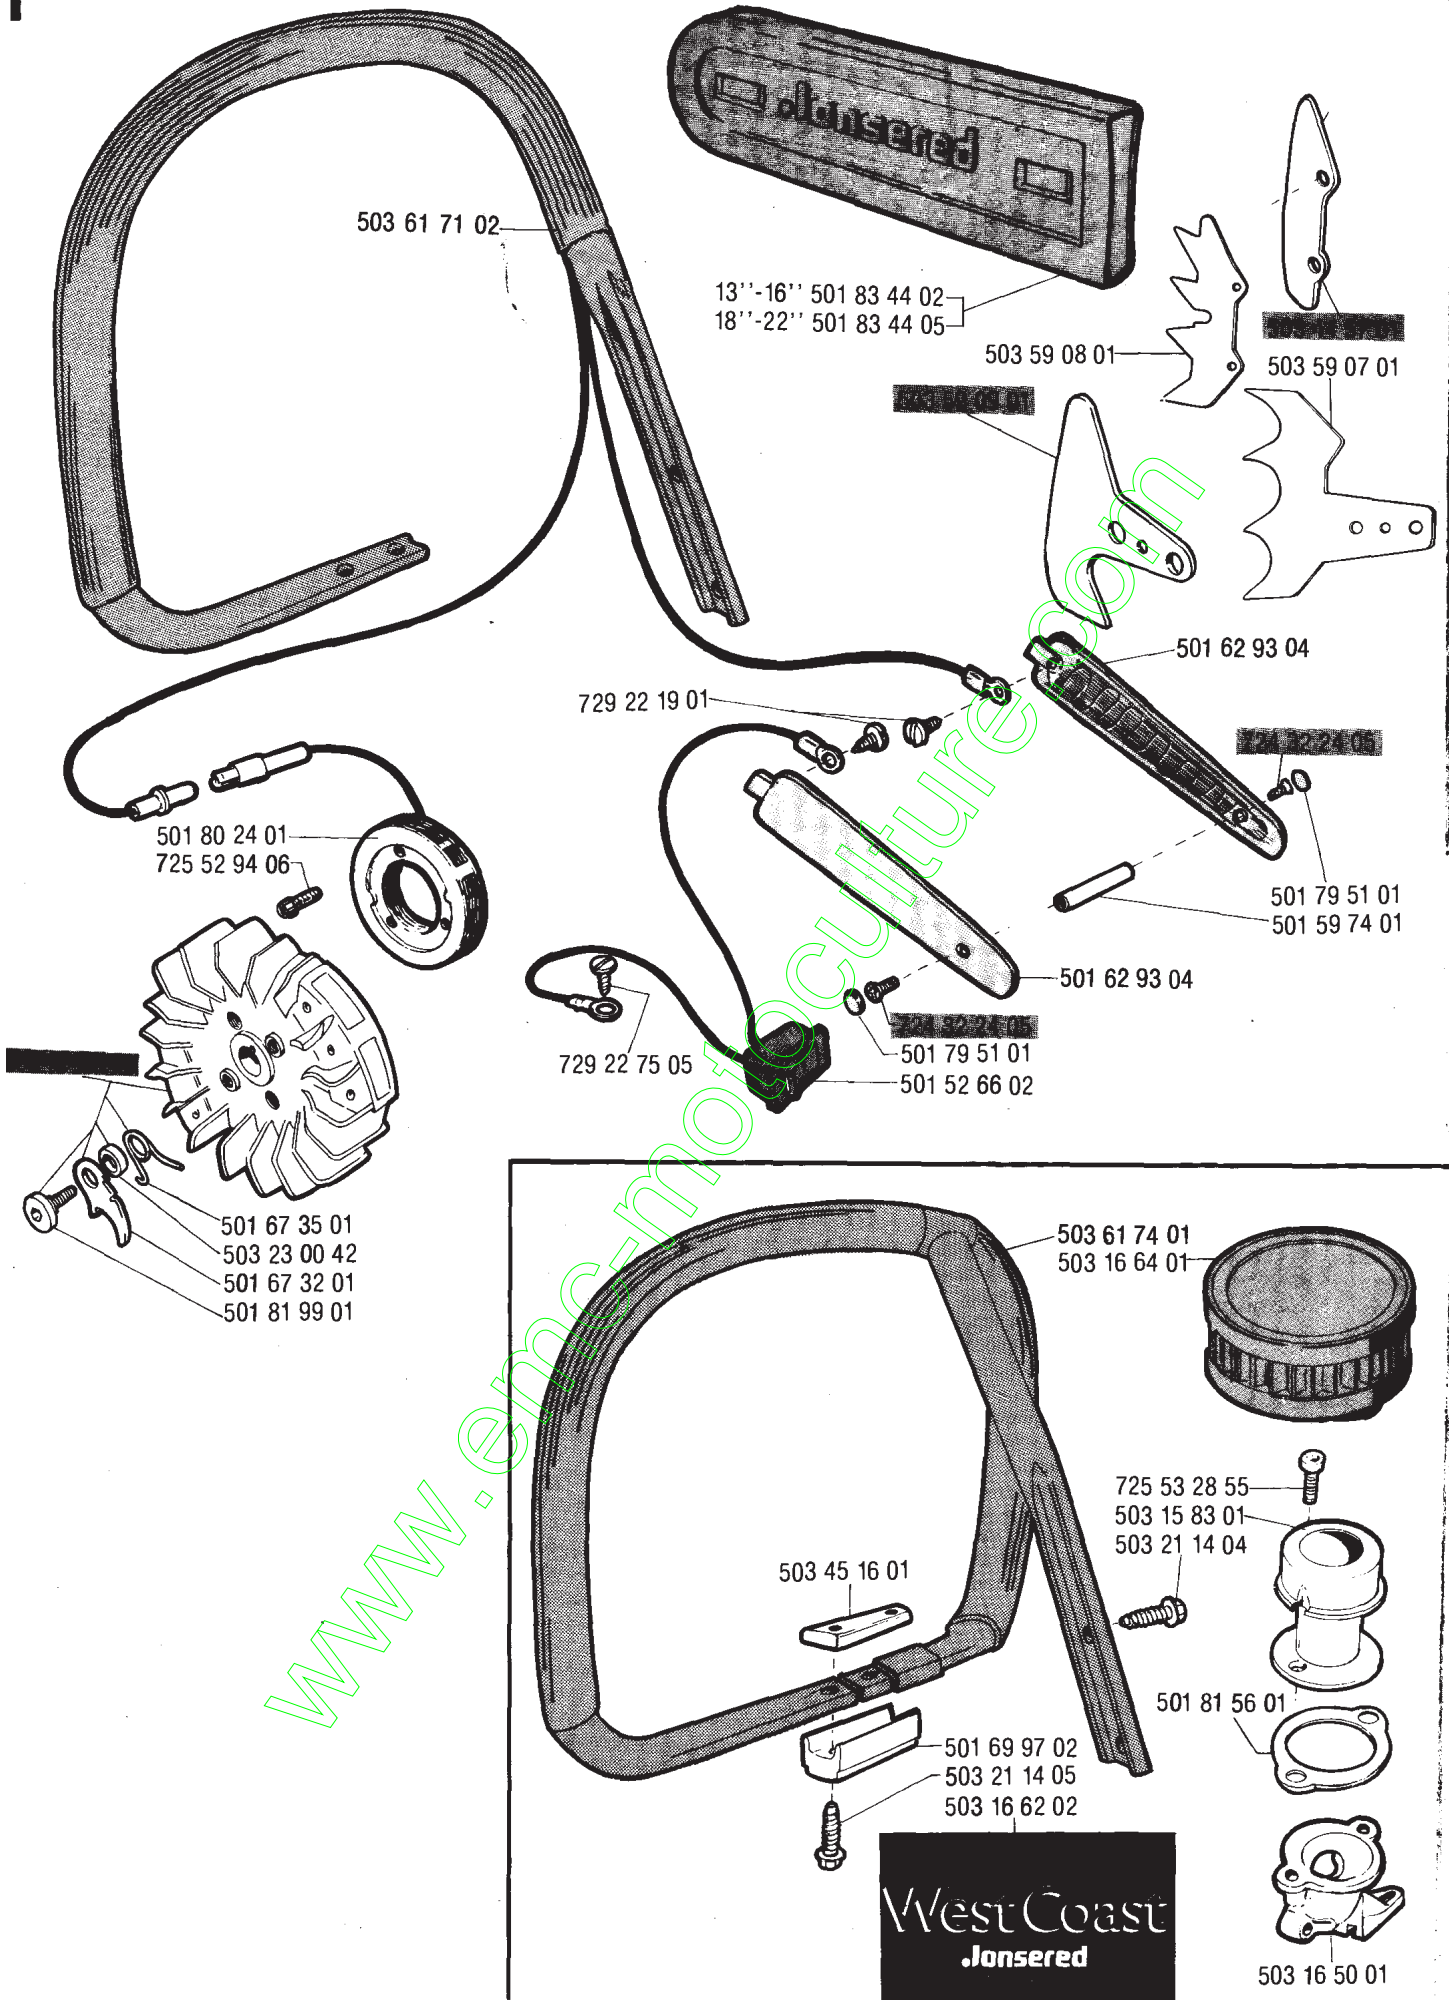

Jonsered

Jonsered Power Products AB
433 81 Partille Sweden

108 07 05 60

Införsk Munkedal/AB Reprona Offset L