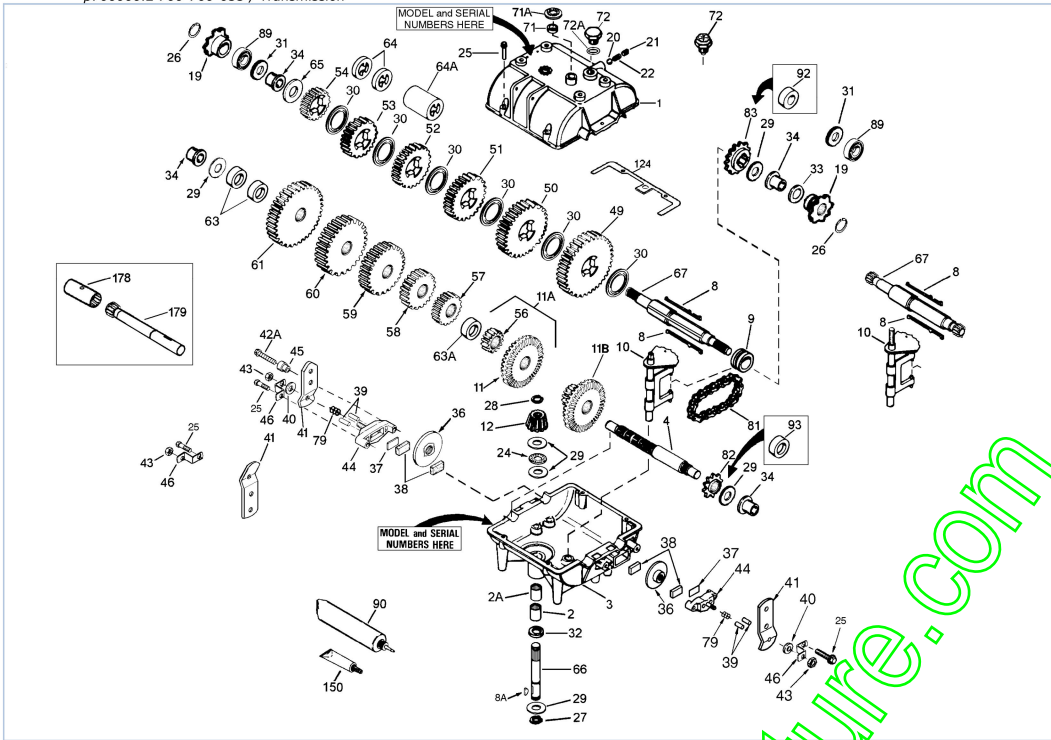

p700000.2 700-700-055 / Transmission

Part List

p700000.2 700-700-055 / Transmission

REF #	ITEM #	DESCRIPTION	QTY	REMARK
1	772083A	Transmission Cover		
2	780086A	Needle Bearing		
2A	780142	Needle Bearing		
3	770061A	Transmission Case		
4	776134	Countershaft		
8	792089A	Shifter Key		
9	784266	Shift Collar		
10	784267	Shift Rod & Fork		
11	778154	Bevel Gear (42 teeth-steel)		
12	778153	Input Bevel Pinion (steel)		
19	786095	Sprocket (12 teeth)		
20	792077A	Steel Ball, 5/16" dia.		
21	792078	Set Screw, 3/8-16 x 3/8"		
22	792079	Spring		
25	792073A	Screw, 1/4-20 x 1-1/4"		
26	792072	Retaining Ring		
27	792035	Retaining Ring		
28	788040	Retaining Ring		
29	780072	Thrust Washer		
30	780108	Thrust Washer		
30A	780108	Thrust Washer		
32	792001	"O" Ring		
34	780105A	Flanged Bushing		
49	778125	Spur Gear (35 teeth)		
50	778124A	Spur Gear (30 teeth)		
51	778123A	Spur Gear (25 teeth)		
52	778122A	Spur Gear (22 teeth)		
53	778121A	Spur Gear (20 teeth)		
56	778136	Spur Gear (15 teeth-steel)		
57	778126A	Spur Gear (20 teeth)		
58	778127A	Spur Gear (25 teeth)		
59	778128A	Spur Gear (28 teeth)		
60	778129A	Spur Gear (30 teeth)		
65	780109	Thrust Washer (flat)		
66	776135	Input Shaft (3-11/16" long)		
67	776217	Brake Shaft (8-13/16" long)		
71	788069	Square Cut Seal		
72	792074	Threaded Plug		
81	786081	Roller Chain (No. 41 chain, 24 links)		
82	786082	Sprocket (9 teeth)		
83	786083	Sprocket (18 teeth)		
90	788067B	Grease		32 oz. bottle Bentonite grease
150	510334	Gasket Eliminator (Loctite #515)		