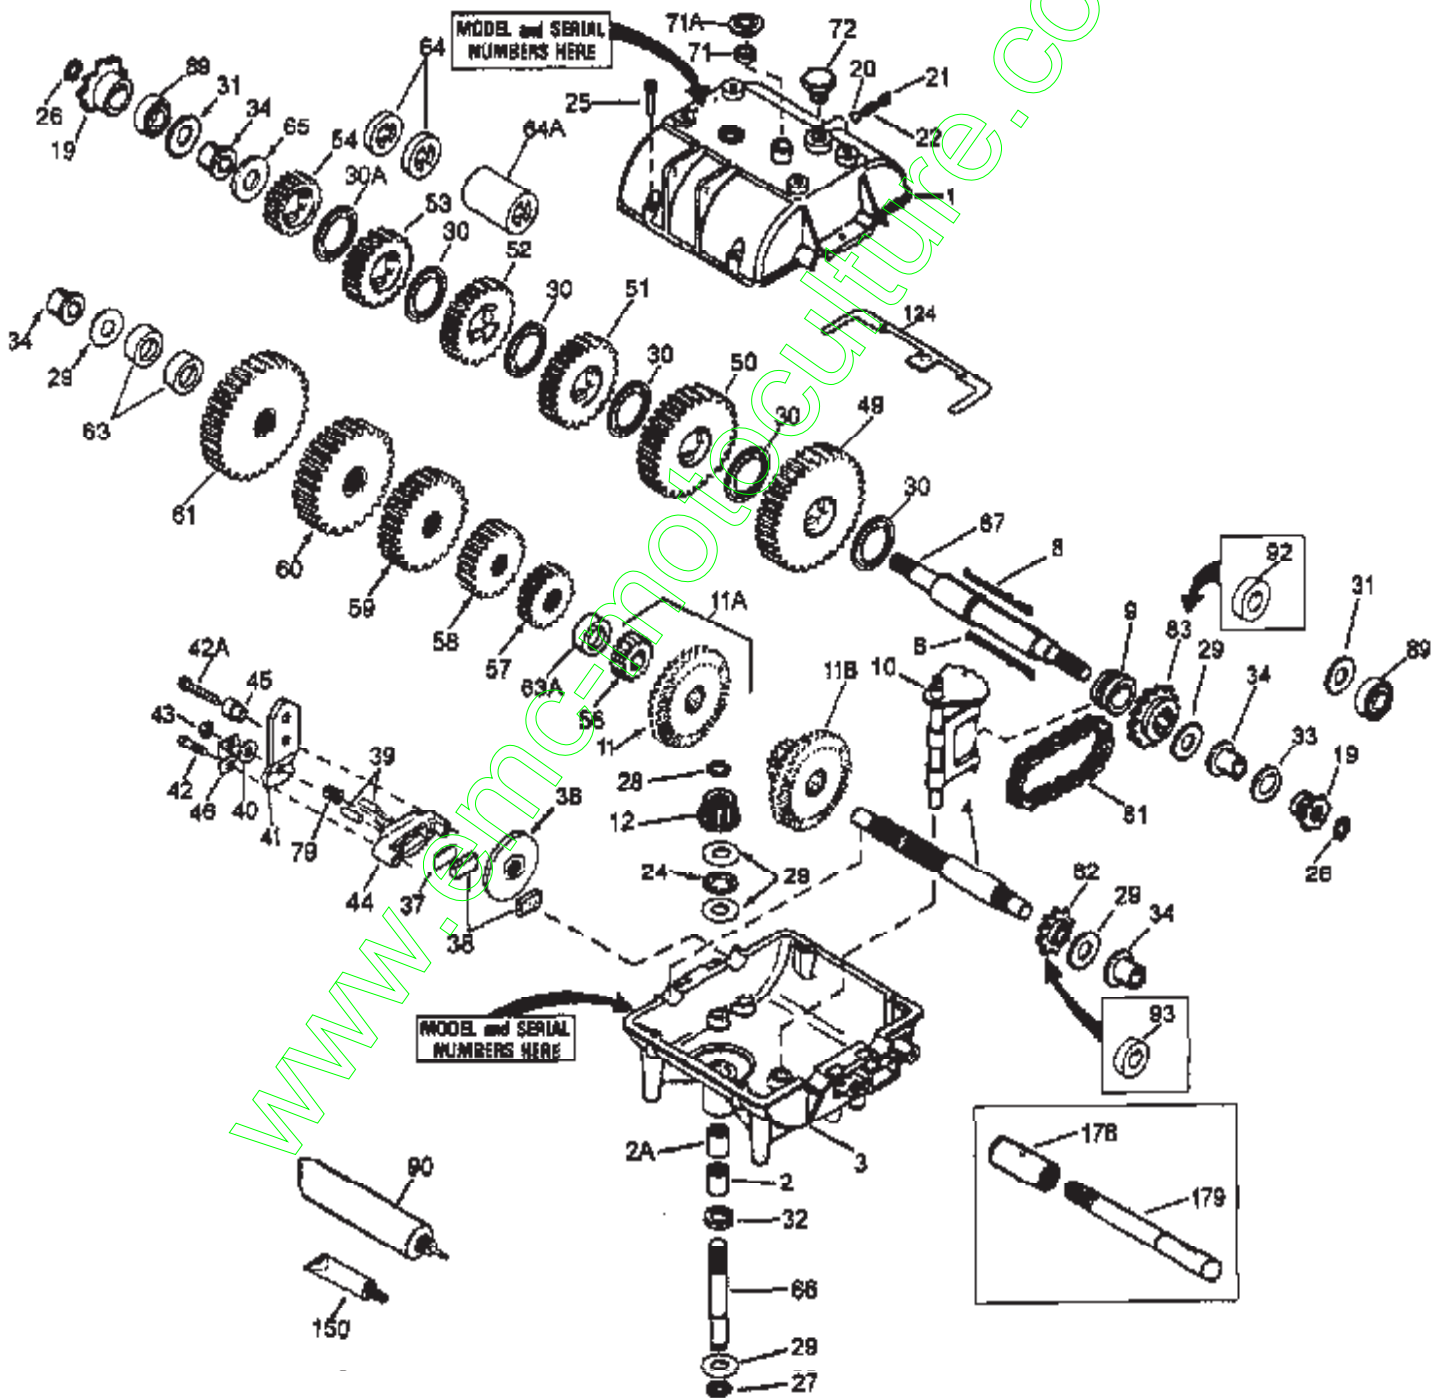

ILLUSTRATION SHOWS TYPICAL PARTS ONLY. ORDER BY PART NUMBER. PARTS NOT LISTED ARE SUPPLIED BY OEM.

Ref #	Part Number	Qty	Description
1	772083A		Transmission Cover
2A	780086A		Needle Bearing
2	780086A		Needle Bearing
3	770061A		Transmission Case
4	776134		Countershaft
8	792089A		Shifter Key
9	784266		Shift Collar
10	784267		Shift Rod & Fork
11	778137A		Bevel Gear (42 teeth)
12	778153		Input Bevel Pinion (steel)
19	786047		Sprocket (8 teeth)
20	792077A		Steel Ball, 5/16" dia.
21	792078	700-700-057	Set Screw, 3/8-16 x 3/8"
22	792079	Peerless	Spring
25	792073A		Screw, 1/4-20 x 1-1/4"
26	792072		Retaining Ring
27	792035		Retaining Ring
28	788040		Retaining Ring
29	780072		Thrust Washer
30A	780108		Thrust Washer
30	780108		Thrust Washer
32	792001		"O" Ring
34	780105A		Flanged Bushing
36	790003		Brake Disk
37	790007		Brake Pad Plate
38	799021		Brake Pad (pkg of 2)
39	786026		Dowel Pin
40	792076A		Flat Washer, 5/16"
41	790036		Brake Lever
42	792073A		Screw, 1/4-20 x 1-1/4"
42A	792085A		Screw, 1/4-20 x 2-1/4"
43	792075		Lock Nut, 5/16-24
44	790025		Brake Pad Holder
45	786067		Spacer
46	786086		Brake Lever Bracket
49	778125		Spur Gear (35 teeth)
50	778124A		Spur Gear (30 teeth)
51	778123A		Spur Gear (25 teeth)
52	778122A		Spur Gear (22 teeth)
53	778121A		Spur Gear (20 teeth)
56	778136		Spur Gear (15 teeth-steel)
57	778126A		Spur Gear (20 teeth)
58	778127A		Spur Gear (25 teeth)
59	778128A		Spur Gear (28 teeth)
60	778129A		Spur Gear (30 teeth)
65	780109		Thrust Washer (flat)
66	776140		Input Shaft (3.825" long)
67	776217		Brake Shaft (8-13/16" long)
71	788069		Square Cut Seal
72	792074		Threaded Plug
81	786081		Roller Chain (No. 41 chain, 24 links)
82	786082		Sprocket (9 teeth)
83	786083		Sprocket (18 teeth)
90	788067B		Grease (32 oz. bottle Bentonite greas e)
150	510334		Gasket Eliminator (Loctite #515)