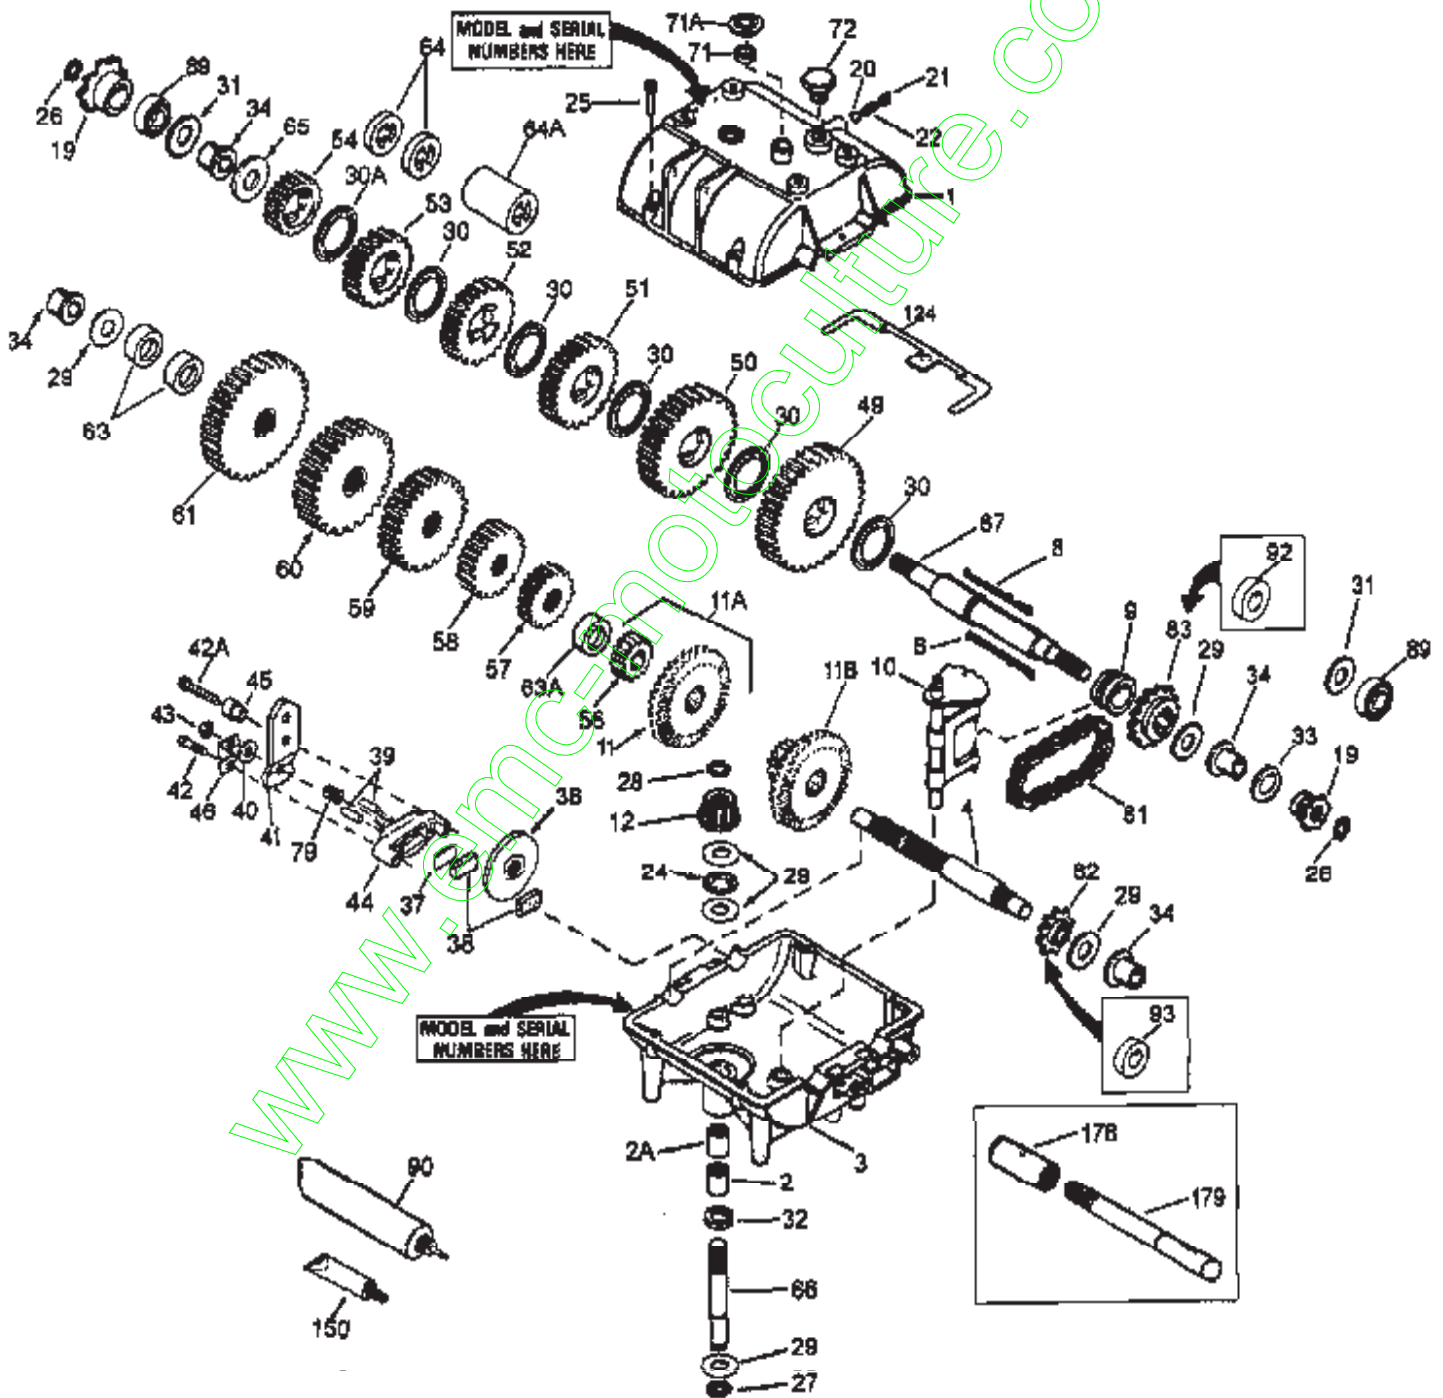

ILLUSTRATION SHOWS TYPICAL PARTS ONLY. ORDER BY PART NUMBER. PARTS NOT LISTED ARE SUPPLIED BY OEM.

Ref #	Part Number	Qty	Description
1	772083A		Transmission Cover
2A	780086A		Needle Bearing
2	780086A		Needle Bearing
3	770061A		Transmission Case
4	776134		Countershaft
8A	792192		Woodruff Key #4
8	792089A		Shifter Key
9	784266		Shift Collar
10	784267		Shift Rod & Fork
11	778137A		Bevel Gear (42 teeth)
12	778153		Input Bevel Pinion (steel)
19	786047		Sprocket (8 teeth)
20	792077A	700-700-0574	Steel Ball, 3/16" dia.
21	792078	Peerless	Set Screw, 3/8-16 x 3/8"
22	792079		Spring
25	792073A		Screw, 1/4-20 x 1-1/4"
26	792072		Retaining Ring
27	792035		Retaining Ring
28	788040		Retaining Ring
29	780072		Thrust Washer
30	780108		Thrust Washer
30A	780108		Thrust Washer
32	792001		"O" Ring
34	780105A		Flanged Bushing
36	790003		Brake Disk
37	790007		Brake Pad Plate
38	799021		Brake Pad (pkg of 2)
39	786026		Dowel Pin
40	792076A		Flat Washer, 5/16"
41	790036		Brake Lever
42A	792085A		Screw, 1/4-20 x 2-1/4"
42	792073A		Screw, 1/4-20 x 1-1/4"
43	792075		Lock Nut, 5/16-24
44	790025		Brake Pad Holder
45	786067		Spacer
46	786086		Brake Lever Bracket
49	778125		Spur Gear (35 teeth)
50	778124A		Spur Gear (30 teeth)
51	778123A		Spur Gear (25 teeth)
52	778122A		Spur Gear (22 teeth)
53	778121A		Spur Gear (20 teeth)
56	778136		Spur Gear (15 teeth-steel)
57	778126A		Spur Gear (20 teeth)
58	778127A		Spur Gear (25 teeth)
59	778128A		Spur Gear (28 teeth)
60	778129A		Spur Gear (30 teeth)
65	780109		Thrust Washer (flat)
66	776140		Input Shaft (3.825" long)
67	776217		Brake Shaft (8-13/16" long)
71	788069		Square Cut Seal
72B	786193		Safety Switch
81	786081		Roller Chain (No. 41 chain, 24 links)
82	786082		Sprocket (9 teeth)
83	786083		Sprocket (18 teeth)
90	788067B		Grease (32 oz. bottle Bentonite greas e)
150	788093A		Liquid Gasket RTV Silicone