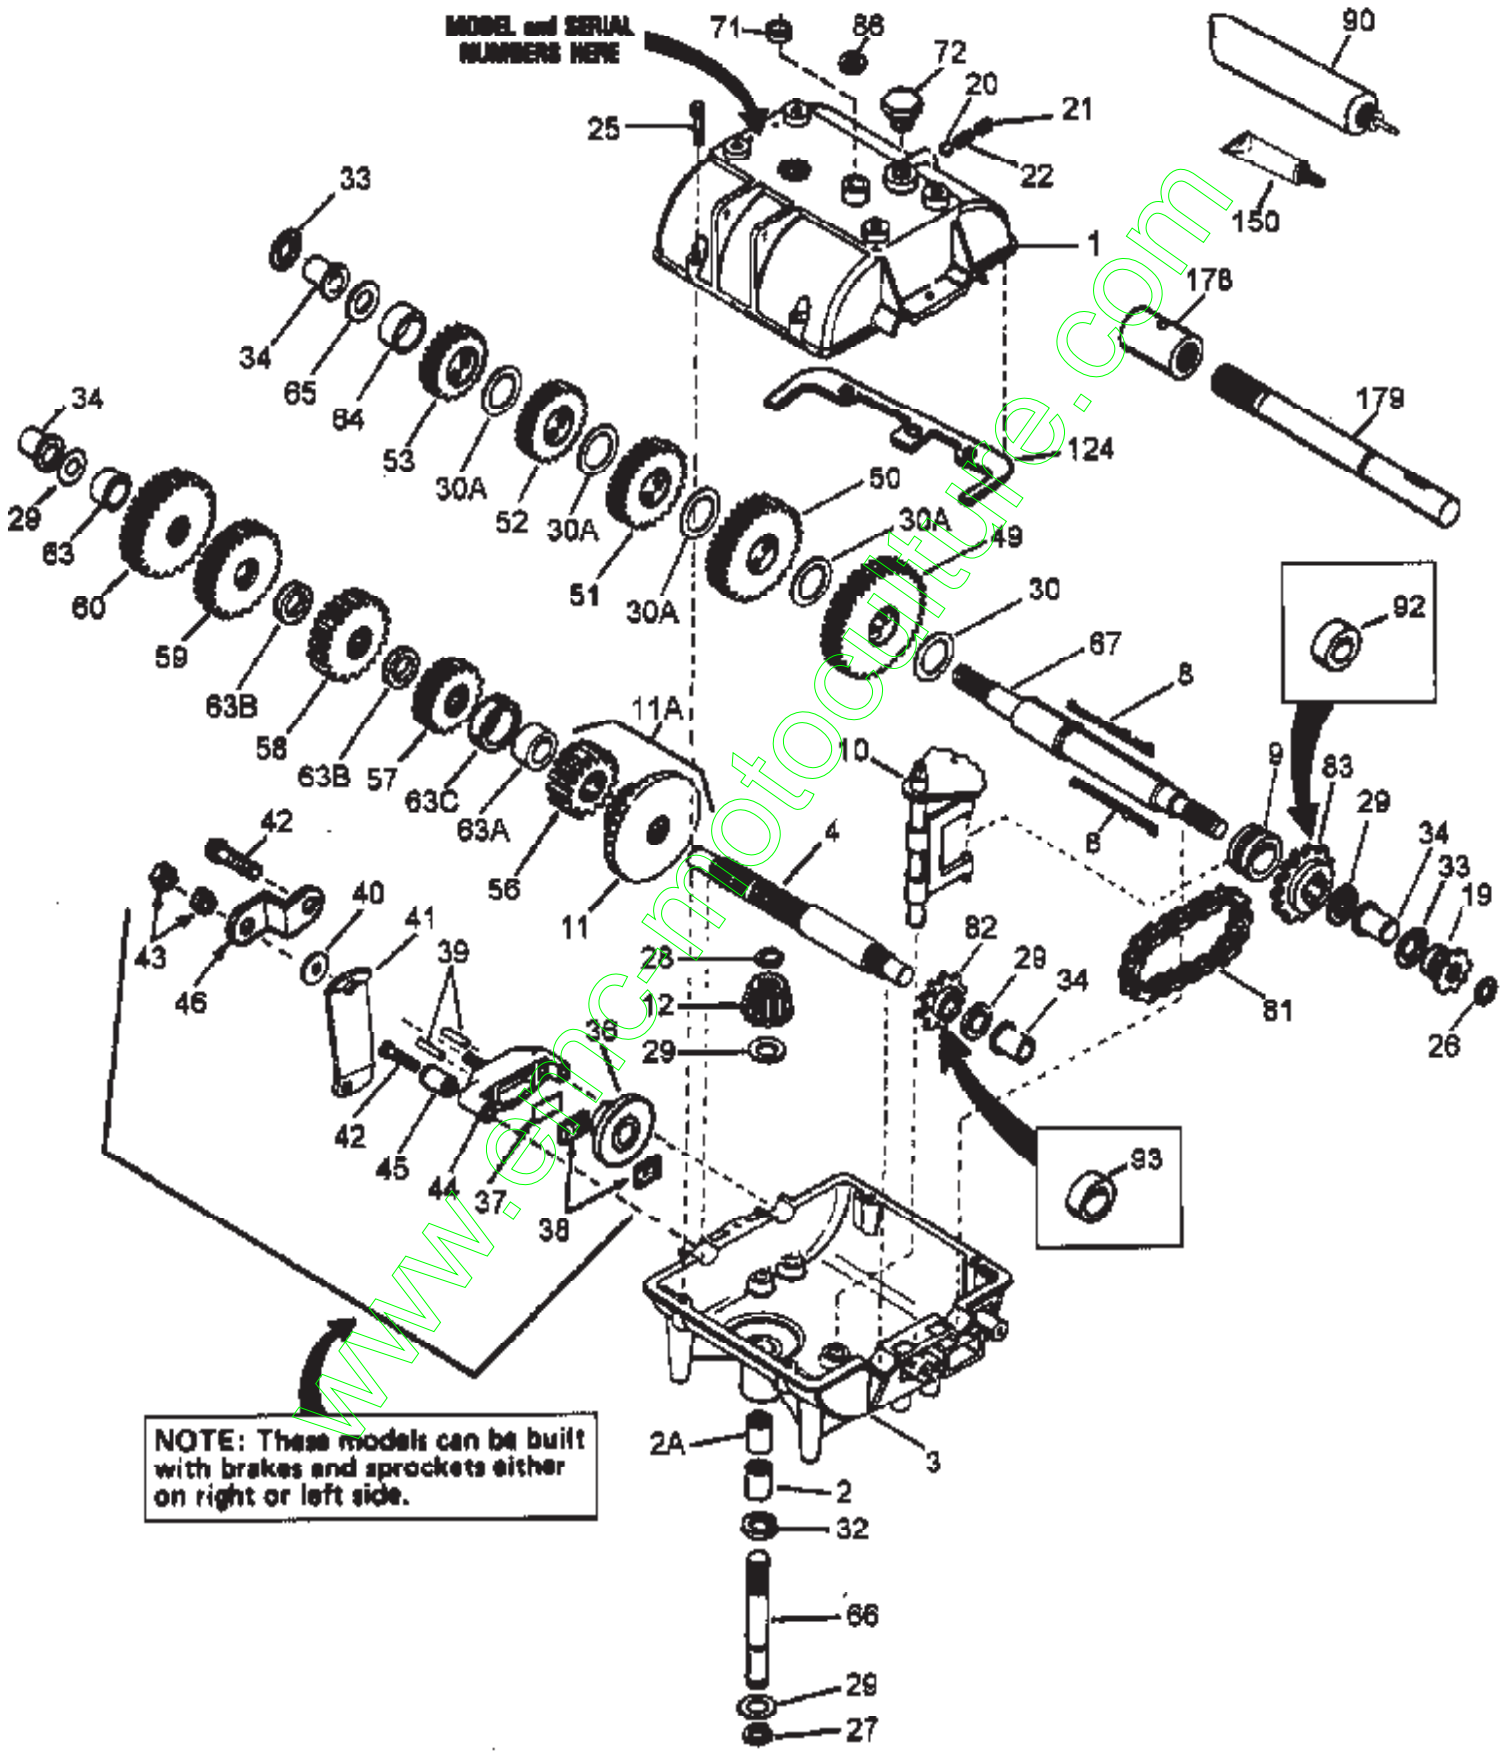

ILLUSTRATION SHOWS TYPICAL PARTS ONLY. ORDER BY PART NUMBER. PARTS NOT LISTED ARE SUPPLIED BY OEM.

MODEL and SERIAL
NUMBERS HERE

NOTE: These models can be built with brakes and sprockets either on right or left side.

Ref #	Part Number	Qty	Description
1	772070		Transmission Cover
2A	780086A		Needle Bearing
2	780086A		Needle Bearing
3	770098		Transmission Case
4	776134		Countershaft
8	792089A		Key
9	784266		Collar
10	784267		Shift Rod & Fork
11A	778109A		Gear Kit (Incl. 778137A & 778136) NOTE: The above bevel gear is now a two-piece assembly. When this two-piece assembly is used, the countershaft may also need replacing. Order a new 776134 countershaft (Ref. No. 4) which has five (5) splined areas to accommodate the gear assembly.
		700-715A Peerless	
12	778113A		Input Bevel Pinion
19	786047		Sprocket (8 teeth)
20	792077A		Steel Ball, 5/16"
21	792078		Set Screw, 3/8-16 x 3/8"
22	792079		Spring
25	792073A		Screw, 1/4-20 x 1-1/4"
26	792072		Retaining Ring
27	792035		Retaining Ring
28	788040		Retaining Ring
29	780072		Thrust Race
30A	780108		Thrust Washer (1/16" thick)
30	780108		Thrust Washer (1/16" thick)
32	792001		"O" Ring
34	780105A		Flange Bushing
49	778125		Spur Gear (35 teeth)
50	778124A		Spur Gear (30 teeth)
51	778123A		Spur Gear (25 teeth)
52	778122A		Spur Gear (22 teeth)
53	778121A		Spur Gear (20 teeth)
56	778136		Spur Gear (15 teeth) NOTE: Gear 778136 was used as a spacer on the following: Models 704,A,B, 716, 719,A,B, 743, 766,A, 785,A, 799
57	778126A		Spur Gear (20 teeth)
58	778127A		Spur Gear (25 teeth)
59	778128A		Spur Gear (28 teeth)
60	778129A		Spur Gear (30 teeth)
65	780109		Washer
66	776135		Input Shaft (3-11/16" long)
67	776238		Output & Brake Shaft (7-27/32" long) (Shaft has four keyways and replaces shafts with two keyways. Use four keys.)
71	788069		Square Cut Seal
72	792074		Threaded Plug
81	786081		Roller Chain (No. 41 chain, 24 links)
82	786082		Sprocket (9 teeth)
83	786083		Sprocket (18 teeth)
86	792083		Washer (Use as required)
90	788067B		Grease (32 oz. bottle Bentonite grease)
150	510334		Gasket Eliminator (Loctite No. 515)