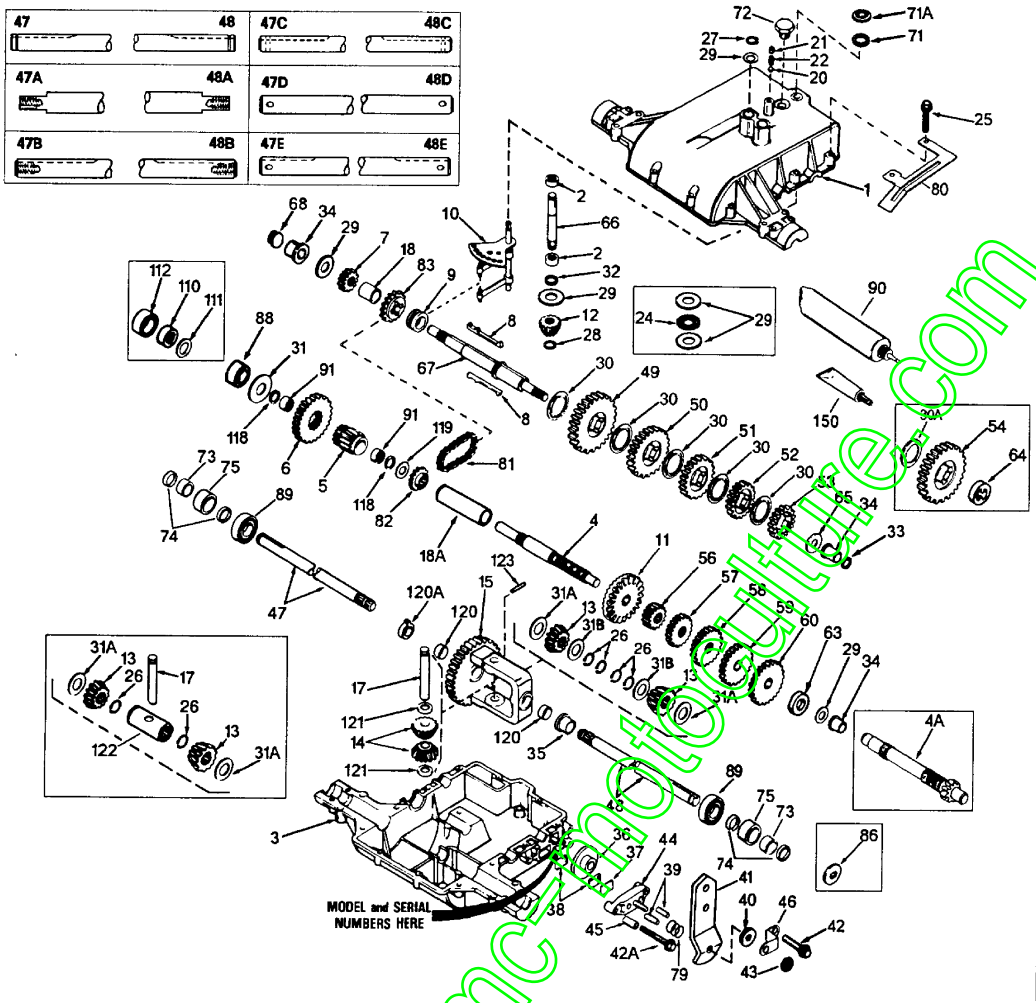

p801.2 801-801-060 / Transaxle

ILLUSTRATION SHOWS TYPICAL PARTS ONLY. ORDER BY PART NUMBER. PARTS NOT LISTED ARE SUPPLIED BY OEM.

Part List

p801.2 801-801-060 / Transaxle

REF #	ITEM #	DESCRIPTION	QTY	REMARK
1	772077B	Transaxle Cover	1	
2	780086A	Needle Bearing	2	
3	770071B	Transaxle Case	1	
4	776204	Countershaft	1	
5	778138	Output Pinion	1	
6	778139	Output Gear	1	
7	778136	Spur Gear (15 teeth-steel)	1	
8	792089A	Key	4	
8A	792047	Woodruff Key	1	
9	784266	Shift Collar	1	
10	784290	Shift Rod & Fork	1	
11	778137A	Bevel Gear (42 teeth)	1	
12	778113A	Input Bevel Pinion	1	
13	778221	Bevel Gear (splined)	2	
14	778068	Bevel Pinion	2	
15	778175	Differential Gear (Incl. 2 of 120)	1	
17	786034	Drive Pin	1	
18	786074	Spacer	1	
20	792077A	Steel Ball	1	
21	792078	Set Screw, 3/8-16 x 3/8"	1	
22	792079	Spring	1	
25	792073A	Screw, 1/4-20 x 1-1/4"	17	
26	792125	Retaining Ring (pkg of 2)	4	
27	792035	Retaining Ring	1	
28	788040	Retaining Ring	1	
29	780072	Thrust Washer	4	
30	780108	Thrust Washer	5	
31	780113	Flat washer	1	
31A	780001	Washer	2	
32	792001	"O" Ring	1	
33	788051A	Square Cut Ring	1	
34	780105A	Flanged Bushing	3	
35	780118A	Flanged Bushing	1	
36	790003	Brake Disk	1	
37	790007	Brake Pad Plate	1	
38	799021	Brake Pad (pkg of 2)	2	
39	786026	Dowel Pin	2	
40	792076A	Flat washer	1	
41	790017	Brake Lever	1	
42	792073A	Screw, 1/4-20 x 1-1/4"	2	
43	792075	Locknut, 5/16-24	1	
44	790025	Brake Pad Holder	1	
46	786086	Brake Lever Bracket	1	
47	774647	Axle (12-7/8" long) (Incl. 26)	1	
48	774714	Axle (14-3/4" long) (Incl. 26)	1	
49	778125	Spur Gear (35 teeth)	1	
50	778124A	Spur Gear (30 teeth)	1	
51	778123A	Spur Gear (25 teeth)	1	
52	778122A	Spur Gear (22 teeth)	1	
53	778121A	Spur Gear (20 teeth)	1	
56	778136	Spur Gear (15 teeth-steel)	1	
57	778126A	Spur Gear (20 teeth)	1	
58	778127A	Spur Gear (25 teeth)	1	
59	778128A	Spur Gear (28 teeth)	1	
60	778129A	Spur Gear (30 teeth)	1	
65	780109	Thrust Washer (flat)	1	
66	776135	Input Shaft (3-11/16" long)	1	
67	776252	Brake Shaft (4-keyed)	1	
68	786116A	Plug	1	
71	788069	Square Cut Seal	1	
80	790059	Brake Bracket (w/slot)	1	
81	786062A	Roller Chain (No. 41 chain, 22 links)	1	
82	786061	Sprocket (10 teeth)	1	
83	786060	Sprocket (14 teeth)	1	
88	780121	Ball Bearing	1	
89	780119	Ball Bearing	2	
90	788067B	Grease	1	32 oz. bottle Bentonite grease
91	780112	Needle Bearing	2	
118	788053	Square Cut Seal	2	
119	780114	Flat washer	1	
120	780064	Bushing	2	
120A	780120	Bronze Bearing	1	