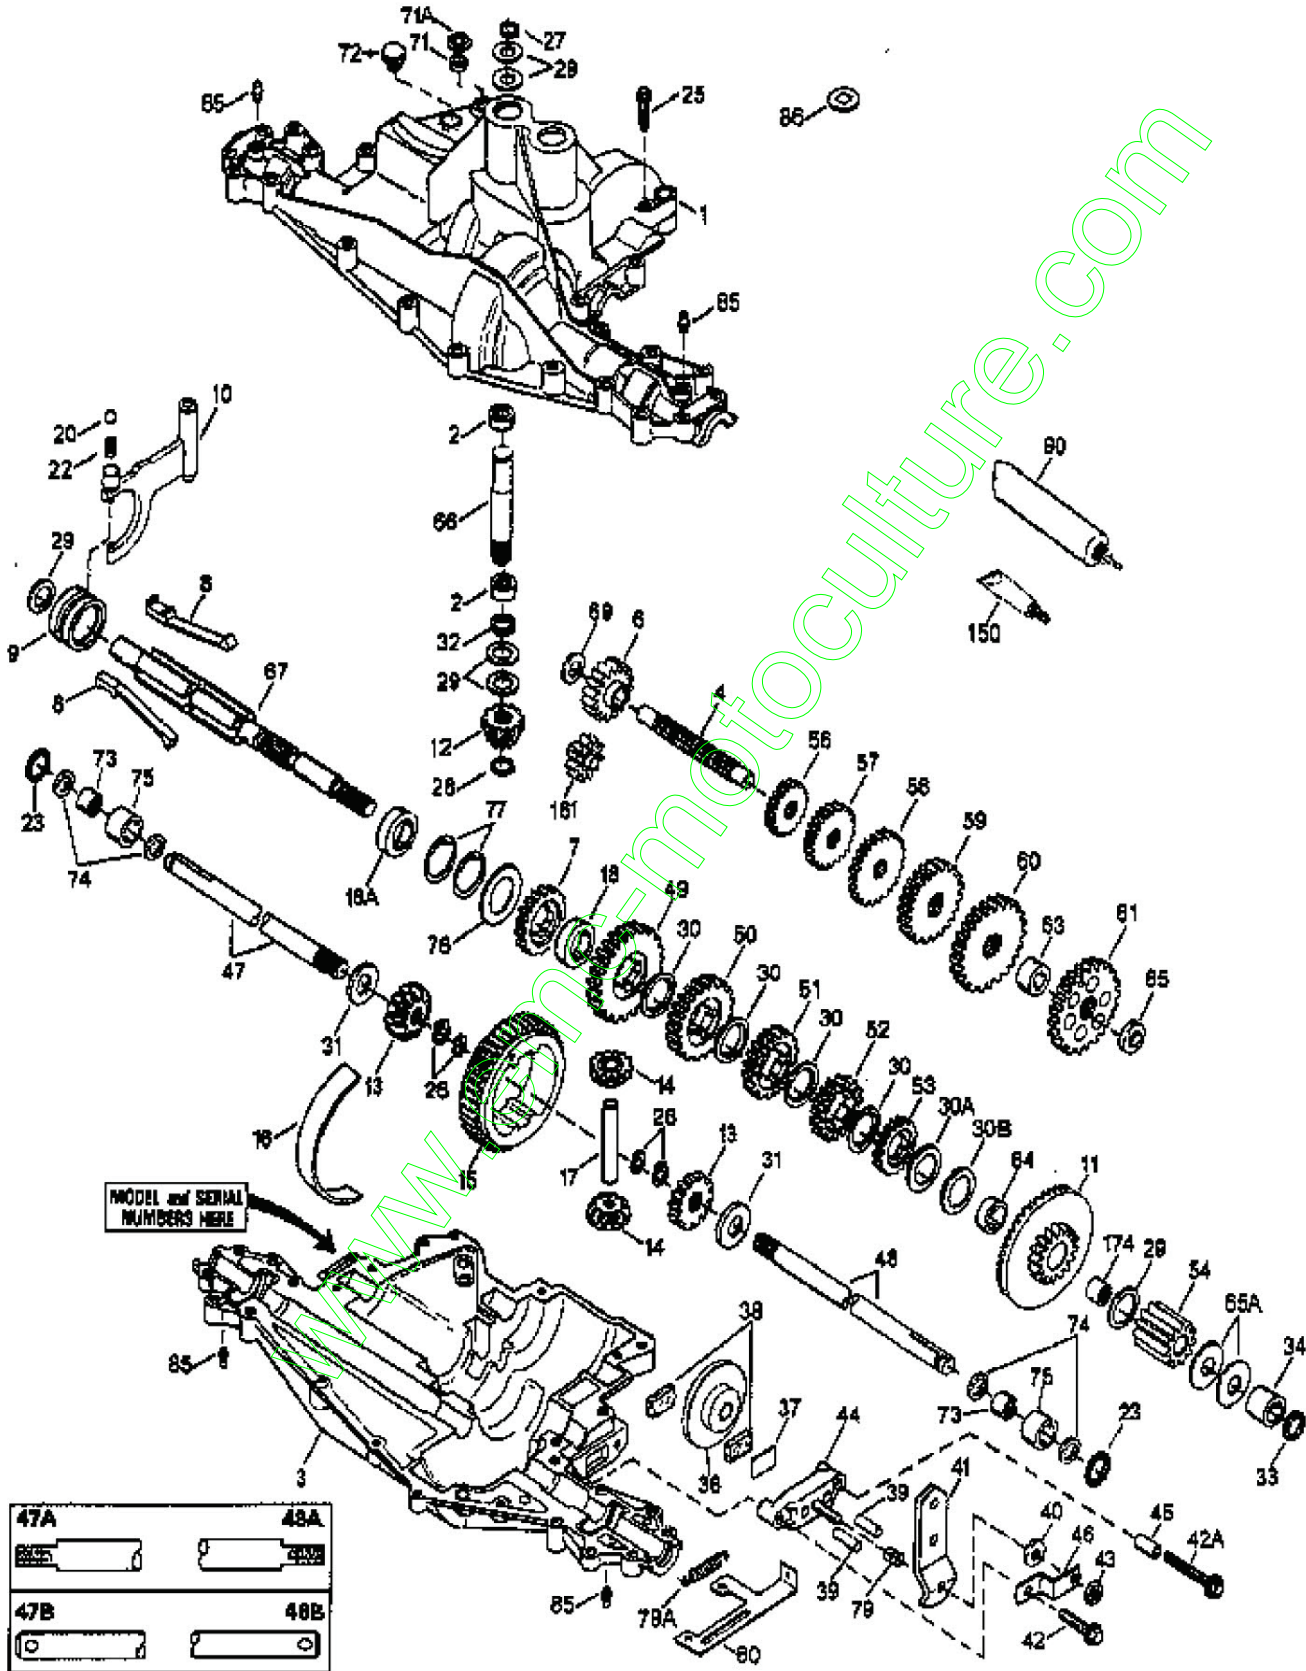

ILLUSTRATION SHOWS TYPICAL PARTS ONLY. ORDER BY PART NUMBER. PARTS NOT LISTED ARE SUPPLIED BY OEM.

Ref #	Part Number	Qty	Description
1	772135		Transaxle Cover (Incl. 1 of 29)
2	780086A		Needle Bearing
3	770110		Transaxle Case
4	776300		Countershaft (4.877" long)
6	778281		Spur Gear (16 teeth)
7	778122A		Spur Gear (22 teeth)
8	792160	4	Shifter Key
9	784352		Shifter Collar
10	784366		Shift Rod & Fork
11	778261		Bevel Gear (44 & 16 teeth)
12	778262		Input Bevel Pinion
13	778221		Bevel Gear
14	778068	915-915-009A	Bevel Pinion Gear
15	778260	Peerless	Ring Gear
16	786150		Bearing Strip
17	786139		Drive Pin
18	786147		Neutral Spacer
20	792139		Steel Ball, 3/8" dia.
22	792142		Spring
23	788061		Seal Ring
25	792073A		Screw, 1/4-20 x 1-1/4"
26	792125		Retaining Ring (pkg of 2)
27	792035		Retaining Ring
28	788040		Retaining Ring
29	780072		Thrust Washer
30A	780145		Thrust Washer
30	780108		Thrust Washer
31	780001		Washer
32	792001		"O" Ring
33	788076		Square Cut Seal
34	780159		Bushing
36	790071		Brake Disk
37	790007		Brake Pad Plate
38	799021		Brake Pad (pkg of 2)
39	786026		Dowel Pin
40	792076A		Flat Washer
41	790060		Brake Lever
42	792073A		Screw, 1/4-20 x 1-1/4"
43	792075		Lock Nut, 5/16-24
44	790025		Brake Pad Holder
46	786086		Brake Lever Bracket
47	774910		Axle (17-5/16" long)
48	774681		Axle (12-1/8" long)
49	778125		Spur Gear (35 teeth)
50	778250		Spur Gear (27 teeth)
51	778122A		Spur Gear (22 teeth)
52	778273		Spur Gear (19 teeth)
54	778263		Spur Gear (11 teeth)
56	778151		Spur Gear (15 teeth)
57	778249		Spur Gear (23 teeth)
58	778128A		Spur Gear (28 teeth)
59	778129A		Spur Gear (30 teeth)
61	778265		Spur Gear (34 teeth)
65A	780160		Thrust Washer
65	780162		Thrust Washer
66	776299		Shaft (3.522" long)