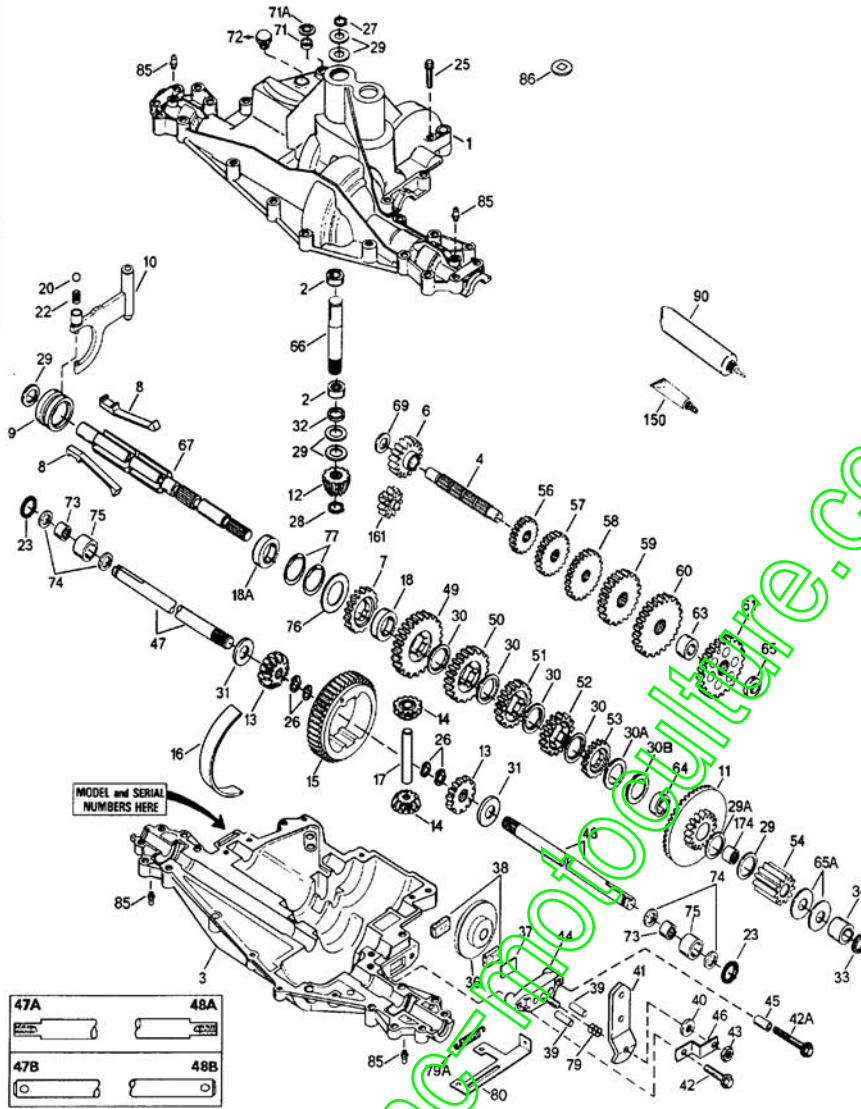

p915.2 915-915-032A / Transaxle

ILLUSTRATION SHOWS TYPICAL PARTS ONLY. ORDER BY PART NUMBER. PARTS NOT LISTED ARE SUPPLIED BY OEM.

www.engineering-portal.com

Part List

p915.2 915-915-032A / Transaxle

| REF # | ITEM # | DESCRIPTION | QTY | REMARK |
|-------|---------|----------------------------------|-----|--------|
| 1 | 772153 | Transaxle Cover | 1 | |
| 2 | 780086 | Needle Bering .625ID | 2 | |
| 3 | 770110 | Transaxle Case (Cast) | 1 | |
| 4 | 776300 | Countershaft | 1 | |
| 6 | 778281 | Spur Gear 16T | 1 | |
| 7 | 778122A | Spur Gear 22T | 1 | |
| 8 | 792160 | Shift Key | 4 | |
| 8A | 792047 | Woodruff Key #9 | 1 | |
| 9 | 784352 | Shift Collar | 1 | |
| 10 | 784365 | Shift Rod & Fork | 1 | |
| 11A | 778290A | Bevel Gear & Bearing (Incl. 174) | 1 | |
| 12 | 778262 | Bevel Pinion 14T | 1 | |
| 13 | 778368 | Bevel Gear 13T Incl. 14 | 2 | |
| 14 | 778368 | Bevel Pinion 13T (Incl. 13) | 2 | |
| 15 | 778260 | Ring Gear 43T | 1 | |
| 16 | 786150 | Bearing Strip | 1 | |
| 17 | 786139 | Drive Pin | 1 | |
| 18 | 786147 | Neutral Sleeve .453L | 1 | |
| 18A | 786159 | Neutral Sleeve .390L | 1 | |
| 20 | 792139 | Steel Ball 3/8 Diameter | 1 | |
| 22 | 792142 | Spring .385OD .6094L | 1 | |
| 23 | 788061 | Seal Ring | 2 | |
| 25 | 792073A | Screw 1/4-20 x 1.25 | 17 | |
| 26 | 792125 | Retaining Ring (pkg of 2) | 4 | |
| 27 | 792035 | Retaining Ring | 1 | |
| 28 | 788040 | Retaining Ring | 1 | |
| 29 | 780072 | Thrust Washer .627ID .031W | 6 | |
| 30 | 780108 | Cup Washer 1.127ID .032W | 4 | |
| 30A | 780145 | Washer 1.127ID .032W | 1 | |
| 30B | 780178 | Flat Washer .835ID .031W | 1 | |
| 31 | 780001 | Flat Washer .750ID .56W | 2 | |
| 32 | 792001 | O-ring .607ID | 1 | |
| 33 | 788076 | O-Ring .530ID | 1 | |
| 34 | 780159 | Bushing .5635 | 1 | |
| 36 | 790071 | Brake Disk | 1 | |
| 37 | 790007 | Brake Pad Plate | 1 | |
| 38 | 799021 | Brake Pad | 2 | |
| 39 | 786026 | Dowel Pin 5/16 x 3/4 | 2 | |
| 40 | 792076A | Flat Washer .312ID .059W | 1 | |
| 41 | 790096 | Brake Lever | 1 | |
| 42 | 792073A | Screw, 1/4-20 x 1.25 | 2 | |
| 43 | 792075 | Lock Nut 5/16-24 | 1 | |
| 44 | 790025 | Brake Pad Holder | 1 | |
| 46 | 786086 | Brake Lever Bracket | 1 | |
| 47 | 775105 | Axle 1.188 | 1 | |
| 48 | 774665 | Axle 1.000 (Incl. 2 of 26) | 1 | |
| 49 | 778381 | Spur Gear 35T | 1 | |
| 50 | 778374 | Spur Gear 30T | 1 | |
| 51 | 778375 | Spur Gear 25T | 1 | |
| 52 | 778278 | Spur Gear 22T | 1 | |
| 53 | 778287 | Spur Gear 19T | 1 | |
| 54 | 778263 | Spur Gear 11T | 1 | |
| 56 | 778193 | Spur Gear 15T | 1 | |
| 57 | 778184 | Spur Gear 20T | 1 | |
| 58 | 778297 | Spur Gear 25T | 1 | |
| 59 | 778380 | Spur Gear 28T | 1 | |
| 60 | 778285 | Spur Gear 31T | 1 | |
| 61 | 778265 | Spur Gear 34T | 1 | |
| 63 | 786155A | Spacer .765 x .559 | 1 | |
| 65 | 780162 | Thrust Washer .703ID .091W | 1 | |