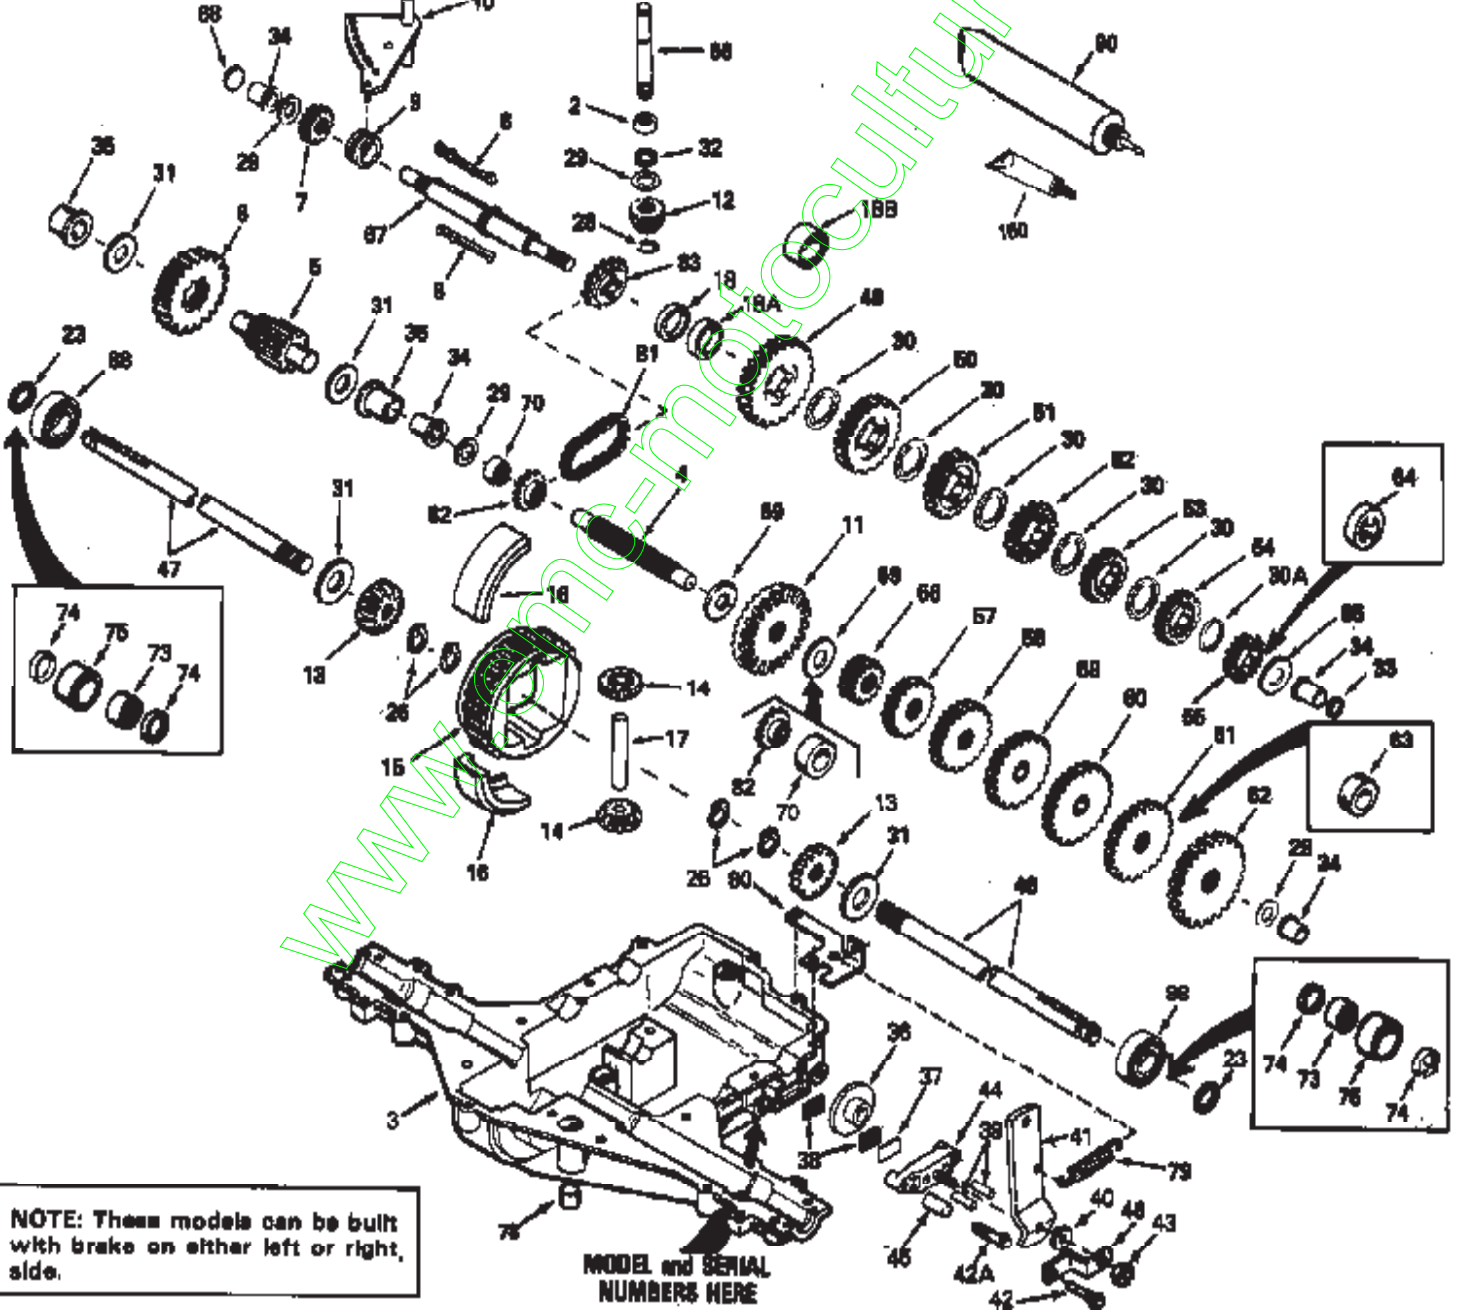

ILLUSTRATION SHOWS TYPICAL PARTS ONLY. ORDER BY PART NUMBER. PARTS NOT LISTED ARE SUPPLIED BY OEM.

NOTE: These models can be built with brake on either left or right side.

MODEL and SERIAL NUMBERS HERE

Ref #	Part Number	Qty	Description
1	772094		Transaxle Cover
2	780086A		Needle Bearing
3	770082		Transaxle Case
4	776260A		Countershaft
5	776219A		Output Shaft & Pinion
6	778139		Output Gear
7	778136		Spur Gear (15 teeth-steel)
8	792123A		Key
9	784216		Shifter Collar
10	784337A		Shift Rod & Fork
11	778229		Bevel Gear (42 teeth-steel)
12	778113A		Input Bevel Pinion
13	778221	920-920-005A	Bevel Gear
14	778068	Peerless	Bevel Pinion Gear
15	778165		Ring Gear
16	786101		Bearing Block
17	786040		Drive Pin
18B	786102		Neutral Spacer (.700/.690 thick) NOTE: Instead of one (1) No.786102 spacer, some early production models may have been built with two (2) No.786121 spacers.
20	792077A		Steel Ball, 5/16" dia.
21	792078		Set Screw, 3/8-16 x 3/8"
22	792079		Spring
23	788061		Seal Ring
25	792073A		Screw, 1/4-20 x 1-1/4"
26	792125		Retainer Ring
27	792035		Retainer Ring
28	788040		Retainer Ring
29	780072		Thrust Washer
30	780108		Thrust Washer
31	780001		Washer
32	792001		"O" Ring
33	788051A		Square Cut Seal
34	780105A		Flanged Bushing
35	780118A		Flanged Bushing
36	790003		Brake Disk
37	790007		Brake Pad Plate
38	799021		Brake Pad (Pkg. of 2)
39	786026		Dowel Pin
40	792076A		Flat Washer
41	790019		Brake Lever
42	792073A		Screw, 1/4-20 x 1-1/4"
42A	792085A		Screw, 1/4-20 x 2-1/4"
43	792075		Lock Nut, 5/16-24
44	790025		Brake Pad Holder
45	786066		Spacer (1/2" OD x 17/64" ID x 1" long )
46	786086		Brake Lever Bracket
47	774690		Axle (11-15/16" long)
48	774691		Axle (16-1/2" long)
49	778215		Spur Gear (37 teeth)
50	778125		Spur Gear (35 teeth)
51	778124A		Spur Gear (30 teeth)
52	778123A		Spur Gear (25 teeth)
53	778122A		Spur Gear (22 teeth)
54	778273		Spur Gear (19 teeth-steel)