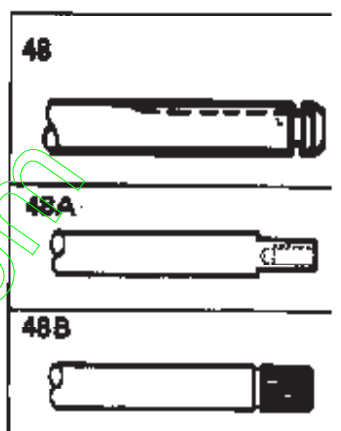

ILLUSTRATION SHOWS TYPICAL PARTS ONLY. ORDER BY PART NUMBER. PARTS NOT LISTED ARE SUPPLIED BY OEM.

NOTE: These models can be built with brake on either left or right side.

MODEL and SERIAL NUMBERS HERE

Ref #	Part Number	Qty	Description
1	772094		Transaxle Cover
2	780086A		Needle Bearing
3	770082		Transaxle Case
4	776260A		Countershaft
5	776219A		Output Shaft & Pinion
6	778139		Output Gear
7	778136		Spur Gear (15 teeth-steel)
8	792123A		Key
9	784216		Shifter Collar
10	784337A		Shift Rod & Fork
11	778229		Bevel Gear (42 teeth-steel)
12	778113A		Input Bevel Pinion
13	778221	920-920-005A	Bevel Gear
14	778068	Peerless	Bevel Pinion Gear
15	778165		Ring Gear
16	786101		Bearing Block
17	786040		Drive Pin
18B	786102		Neutral Spacer (.700/.690 thick) NOTE: Instead of one (1) No.786102 spacer, some early production models may have been built with two (2) No.786121 spacers.
20	792077A		Steel Ball, 5/16" dia.
21	792078		Set Screw, 3/8-16 x 3/8"
22	792079		Spring
23	788061		Seal Ring
25	792073A		Screw, 1/4-20 x 1-1/4"
26	792125		Retainer Ring
27	792035		Retainer Ring
28	788040		Retainer Ring
29	780072		Thrust Washer
30	780108		Thrust Washer
31	780001		Washer
32	792001		"O" Ring
33	788051A		Square Cut Seal
34	780105A		Flanged Bushing
35	780118A		Flanged Bushing
36	790003		Brake Disk
37	790007		Brake Pad Plate
38	799021		Brake Pad (Pkg. of 2)
39	786026		Dowel Pin
40	792076A		Flat Washer
41	790019		Brake Lever
42	792073A		Screw, 1/4-20 x 1-1/4"
42A	792085A		Screw, 1/4-20 x 2-1/4"
43	792075		Lock Nut, 5/16-24
44	790025		Brake Pad Holder
45	786066		Spacer (1/2" OD x 17/64" ID x 1" long )
46	786086		Brake Lever Bracket
47	774690		Axle (11-15/16" long)
48	774691		Axle (16-1/2" long)
49	778215		Spur Gear (37 teeth)
50	778125		Spur Gear (35 teeth)
51	778124A		Spur Gear (30 teeth)
52	778123A		Spur Gear (25 teeth)
53	778122A		Spur Gear (22 teeth)
54	778273		Spur Gear (19 teeth-steel)