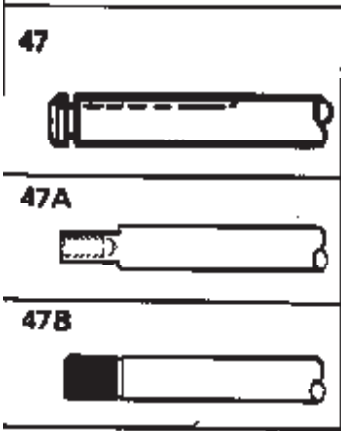

ILLUSTRATION SHOWS TYPICAL PARTS ONLY. ORDER BY PART NUMBER. PARTS NOT LISTED ARE SUPPLIED BY OEM.

NOTE: These models can be built with brake on either left or right side.

MODEL and SERIAL NUMBERS HERE

Ref #	Part Number	Qty	Description
1	772094		Transaxle Cover
2	780086A		Needle Bearing
3	770082		Transaxle Case
4	776260A		Countershaft
5	776219A		Output Shaft & Pinion
6	778139		Output Gear
7	778136		Spur Gear (15 teeth-steel)
8	792123A		Key
9	784216		Shifter Collar
10	784337A		Shift Rod & Fork
11	778229		Bevel Gear (42 teeth-steel)
12	778113A		Input Bevel Pinion
13	778221	920-920-005A	Bevel Gear
14	778068	Peerless	Bevel Pinion Gear
15	778165		Ring Gear
16	786101		Bearing Block
17	786040		Drive Pin
18B	786102		Neutral Spacer (.700/.690 thick) NOTE: Instead of one (1) No.786102 spacer, some early production models may have been built with two (2) No.786121 spacers.
20	792077A		Steel Ball, 5/16" dia.
21	792078		Set Screw, 3/8-16 x 3/8"
22	792079		Spring
23	788061		Seal Ring
25	792073A		Screw, 1/4-20 x 1-1/4"
26	792125		Retainer Ring
27	792035		Retainer Ring
28	788040		Retainer Ring
29	780072		Thrust Washer
30	780108		Thrust Washer
31	780001		Washer
32	792001		"O" Ring
33	788051A		Square Cut Seal
34	780105A		Flanged Bushing
35	780118A		Flanged Bushing
36	790003		Brake Disk
37	790007		Brake Pad Plate
38	799021		Brake Pad (Pkg. of 2)
39	786026		Dowel Pin
40	792076A		Flat Washer
41	790019		Brake Lever
42	792073A		Screw, 1/4-20 x 1-1/4"
42A	792085A		Screw, 1/4-20 x 2-1/4"
43	792075		Lock Nut, 5/16-24
44	790025		Brake Pad Holder
45	786066		Spacer (1/2" OD x 17/64" ID x 1" long )
46	786086		Brake Lever Bracket
47	774690		Axle (11-15/16" long)
48	774691		Axle (16-1/2" long)
49	778215		Spur Gear (37 teeth)
50	778125		Spur Gear (35 teeth)
51	778124A		Spur Gear (30 teeth)
52	778123A		Spur Gear (25 teeth)
53	778122A		Spur Gear (22 teeth)
54	778273		Spur Gear (19 teeth-steel)