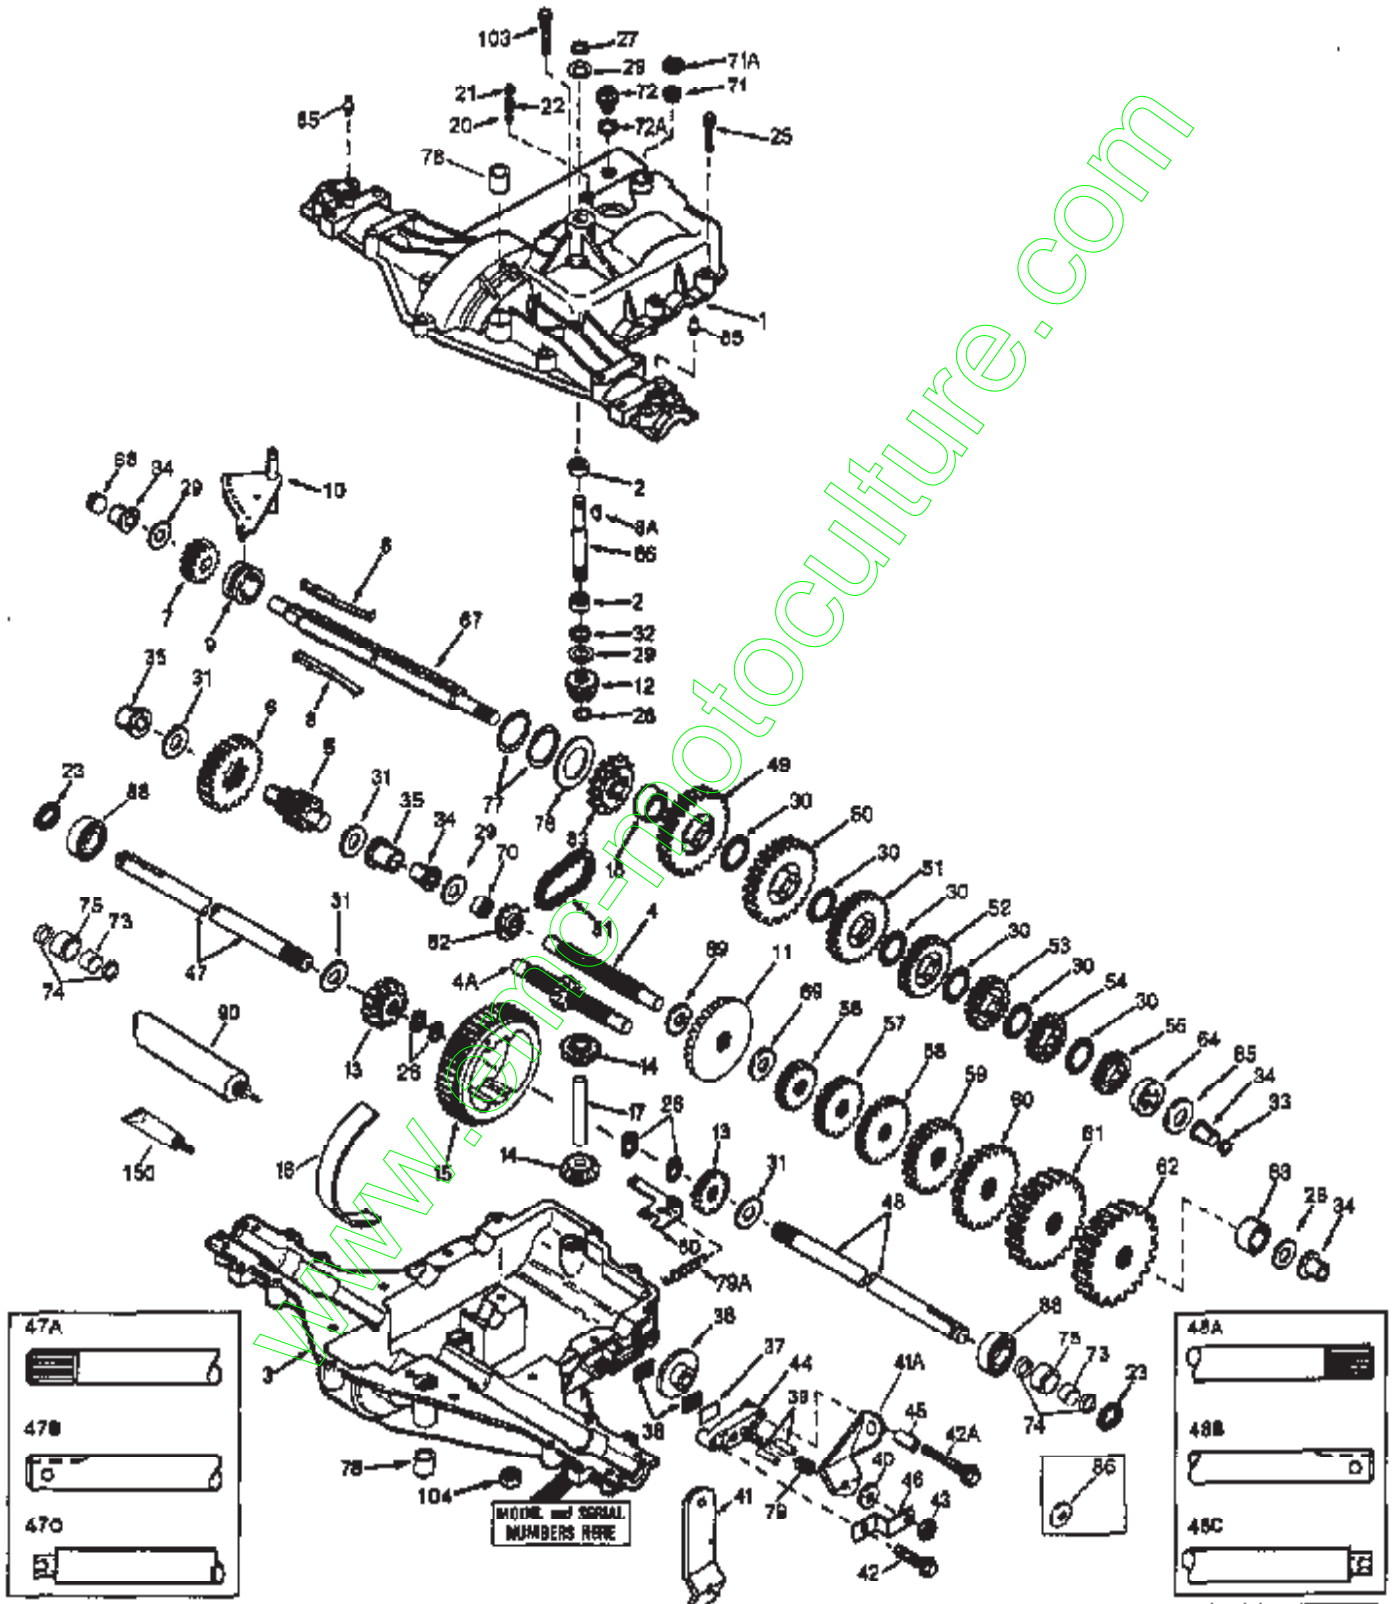

ILLUSTRATION SHOWS TYPICAL PARTS ONLY. ORDER BY PART NUMBER. PARTS NOT LISTED ARE SUPPLIED BY OEM.

Ref #	Part Number	Qty	Description
1	772109A		Transaxle Cover
2	780086A		Needle Bearing
3	770103A		Transaxle Case
4	776260A		Countershaft
5	776219A		Output Shaft & Pinion
6	778139		Output Gear
7	778136		Spur Gear (15 teeth-steel)
8	792136A		Shifter Key
9	784352		Shifter Collar
10	784355		Shift Rod & Fork
11	778229		Bevel Gear (42 teeth-steel)
12	778113A		Input Bevel Pinion
13	778221	930-930-036	Bevel Gear
14	778068	Peerless	Bevel Pinion Gear
15	778260		Ring Gear
17	786139		Drive Pin
18	786102		Spacer
20	792077A		Steel Ball (5/16" dia.)
21	792078		Set Screw, 3/8-16 x 3/8"
22	792079		Spring
23	788061		Seal Ring
25	792073A		Screw, 1/4-20 x 1-1/4"
26	792125		Retaining Ring (pkg. of 2)
27	792035		Retaining Ring
28	788040		Retaining Ring
29	780072		Thrust Washer
30	780108		Thrust Washer
31	780001		Washer
32	792001		"O" Ring
33	788051A		Square Cut Seal
34	780105A		Flanged Bushing
35	780118A		Flanged Bushing
36	790003		Brake Disk
37	790007		Brake Pad Plate
38	799021		Brake Pad (pkg. of 2)
39	786026		Dowel Pin
40	792076A		Flat Washer
41	790051		Brake Lever
42A	792073A		Screw, 1/4-20 x 1-1/4"
42	792073A		Screw, 1/4-20 x 1-1/4"
43	792075		Locknut, 5/16-24
44	790025		Brake Pad Holder
46	786086		Brake Lever Bracket
47D	774925		Axle (9-27/32" long)
48D	774924		Axle (14-7/16" long)
49	778215		Spur Gear (37 teeth)
50	778124A		Spur Gear (30 teeth)
51	778250		Spur Gear (27 teeth)
52	778123A		Spur Gear (25 teeth)
53	778122A		Spur Gear (22 teeth)
54	778121A		Spur Gear (20 teeth)
56	778230		Spur Gear (12 teeth-steel)
57	778126A		Spur Gear (20 teeth)
58	778249		Spur Gear (23 teeth)
59	778127A		Spur Gear (25 teeth)
60	778128A		Spur Gear (28 teeth)