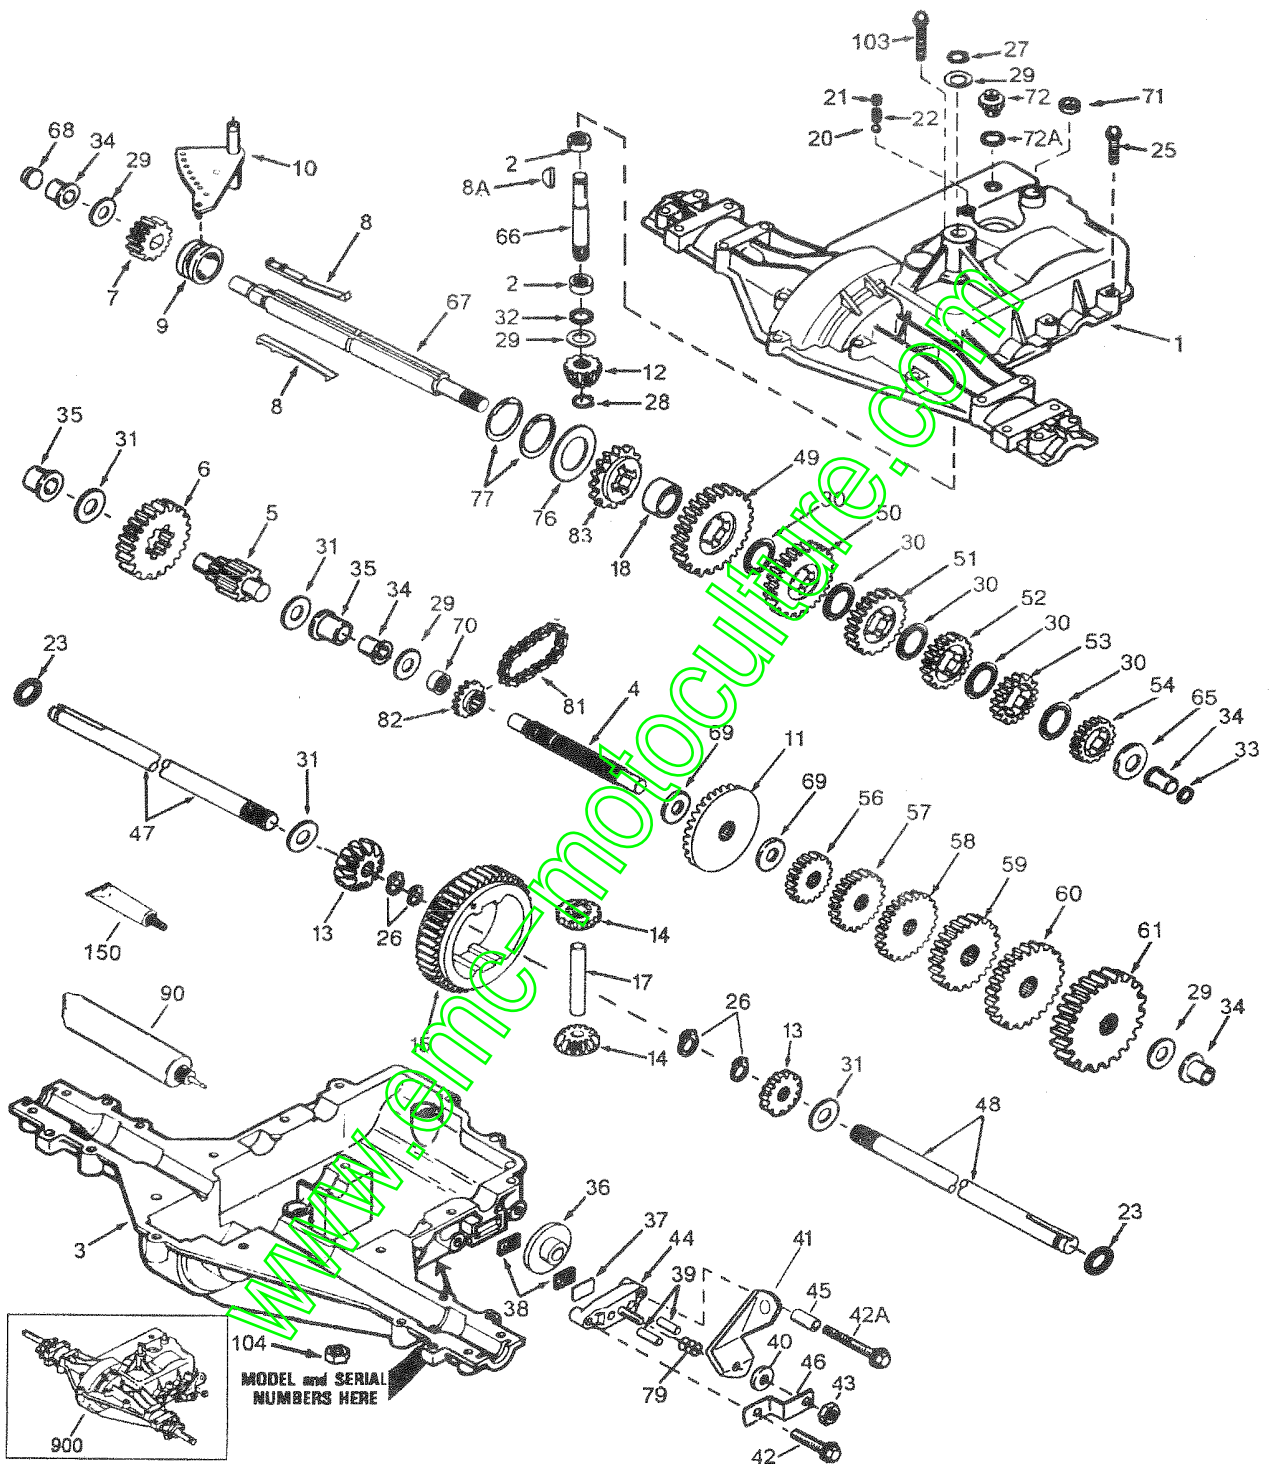

PEERLESS TRANSAXLE - MODEL NUMBER 930-055A

PEERLESS TRANSAXLE - MODEL NUMBER 930-055A

REF PART NO. NO.	DESCRIPTION	REF PART NO. NO.	DESCRIPTION		
1	772108A	43	792075	Cover, Transaxle	Locknut 5/16-24
2	780086	44	790025	Bearing, Needle	Holder, Brake Pad
3	770102A	45	786066	Case, Transaxle	Spacer
4	776260	46	786086	Shaft, Counter	Bracket, Brake Lever
5	776219B	47	774690	Shaft and Pinion Assembly, Output	Axle 11-5/16" long
6	778139	48	774691	Gear, Output	Axle 16-1/2" long
7	778136	49	778215	Gear, Spur, 15 Teeth	Gear, Spur, 37 Teeth, Steel (1st)
8	792136A	50	778125	Key, Shift	Gear, Spur, 35 Teeth (2nd)
8A	792047	51	778124A	Key, Woodruff	Gear, Spur, 30 Teeth (3rd)
9	784352	52	778123A	Collar, Shifter	Gear, Spur, 25 Teeth (4th)
10	784355	53	778122A	Rod and Fork Assembly, Shift	Gear, Spur, 22 Teeth (5th)
11	778229	54	778273	Gear, Bevel, 42 Teeth	Gear, Spur, 19 Teeth, Steel (6th)
12	778113A	56	778230	Bevel Pinion, Input	Gear, Spur, 12 Teeth (1st)
13	778221	57	778151	Gear, Bevel	Gear, Spur, 15 Teeth (2nd)
14	778068	58	778126A	Gear, Bevel Pinion	Gear, Spur, 20 Teeth (3rd)
15	778260	59	778127A	Gear, Ring	Gear, Spur, 25 Teeth (4th)
17	786139	60	778128A	Pin, Drive	Gear, Spur, 28 Teeth (5th)
18	786102	61	778163	Spacer, Neutral	Gear, Spur, 31 Teeth (6th)
20	792077	65	780109	Ball, Steel 5/16" diameter	Washer, Thrust
21	792078	66	776135	Set Screw 3/8-16 x 3/8	Shaft, Input
22	792079	67	776315A	Spring	Shaft, Brake, 4 Keyed
23	788061	68	786116A	Ring, Seal	Plug
25	792073	69	780051	Screw, Flanged Hex Head, Thread Forming 1/4-20 x 1-1/4	Washer, Thrust
26	792125	70	786118	Ring, Retainer	Spacer
		71	788069	(4 Required, Package of 2)	Seal, Square Cut
27	792035	72	792165	Ring, Retainer	Plug, Threaded 9/16-18
28	788040	72A	788091	Ring, Retainer	"O" Ring
29	780072	76	780090	Washer, Thrust	Washer, Thrust
30	780108	77	788078A	Washer, Thrust	Ring, Retaining, Inverted (Package of 2)
31	780001	79	792144	Washer	Spring, Brake
32	792001	81	786081	"O" Ring	Chain, Roller
33	788095			Seal, Square Cut	(Number 41 Chain, 24 Links)
34	780105A	82	786082	Bushing, Flanged	Sprocket, 9 Teeth (Reverse)
35	780118A	83	786123	Bushing, Flanged	Sprocket, 18 Teeth (Reverse)
36	790003	90	788067B	Disk, Brake	Grease, Bentonite, 32 Ounce Bottle
37	790007	103	792166	Plate, Brake Pad	Screw 1/4-20 x 2
38	799021	104	792167	Pad, Brake	Locknut 1/4-20
39	786026	150	510334	Pin, Dowel	Gasket Eliminator (Loctite #515)
40	792076A	900	794603	Washer, Flat	Replacement Transaxle
41	790079			Lever, Brake	
42	792073			Screw, Flanged Hex Head, Thread Forming 1/4-20 x 3-1/4	
42A	792085A			Screw 1/4-20 x 3-1/4	

NOTE: All component dimensions given in U.S. inches
1 inch = 25.4 mm