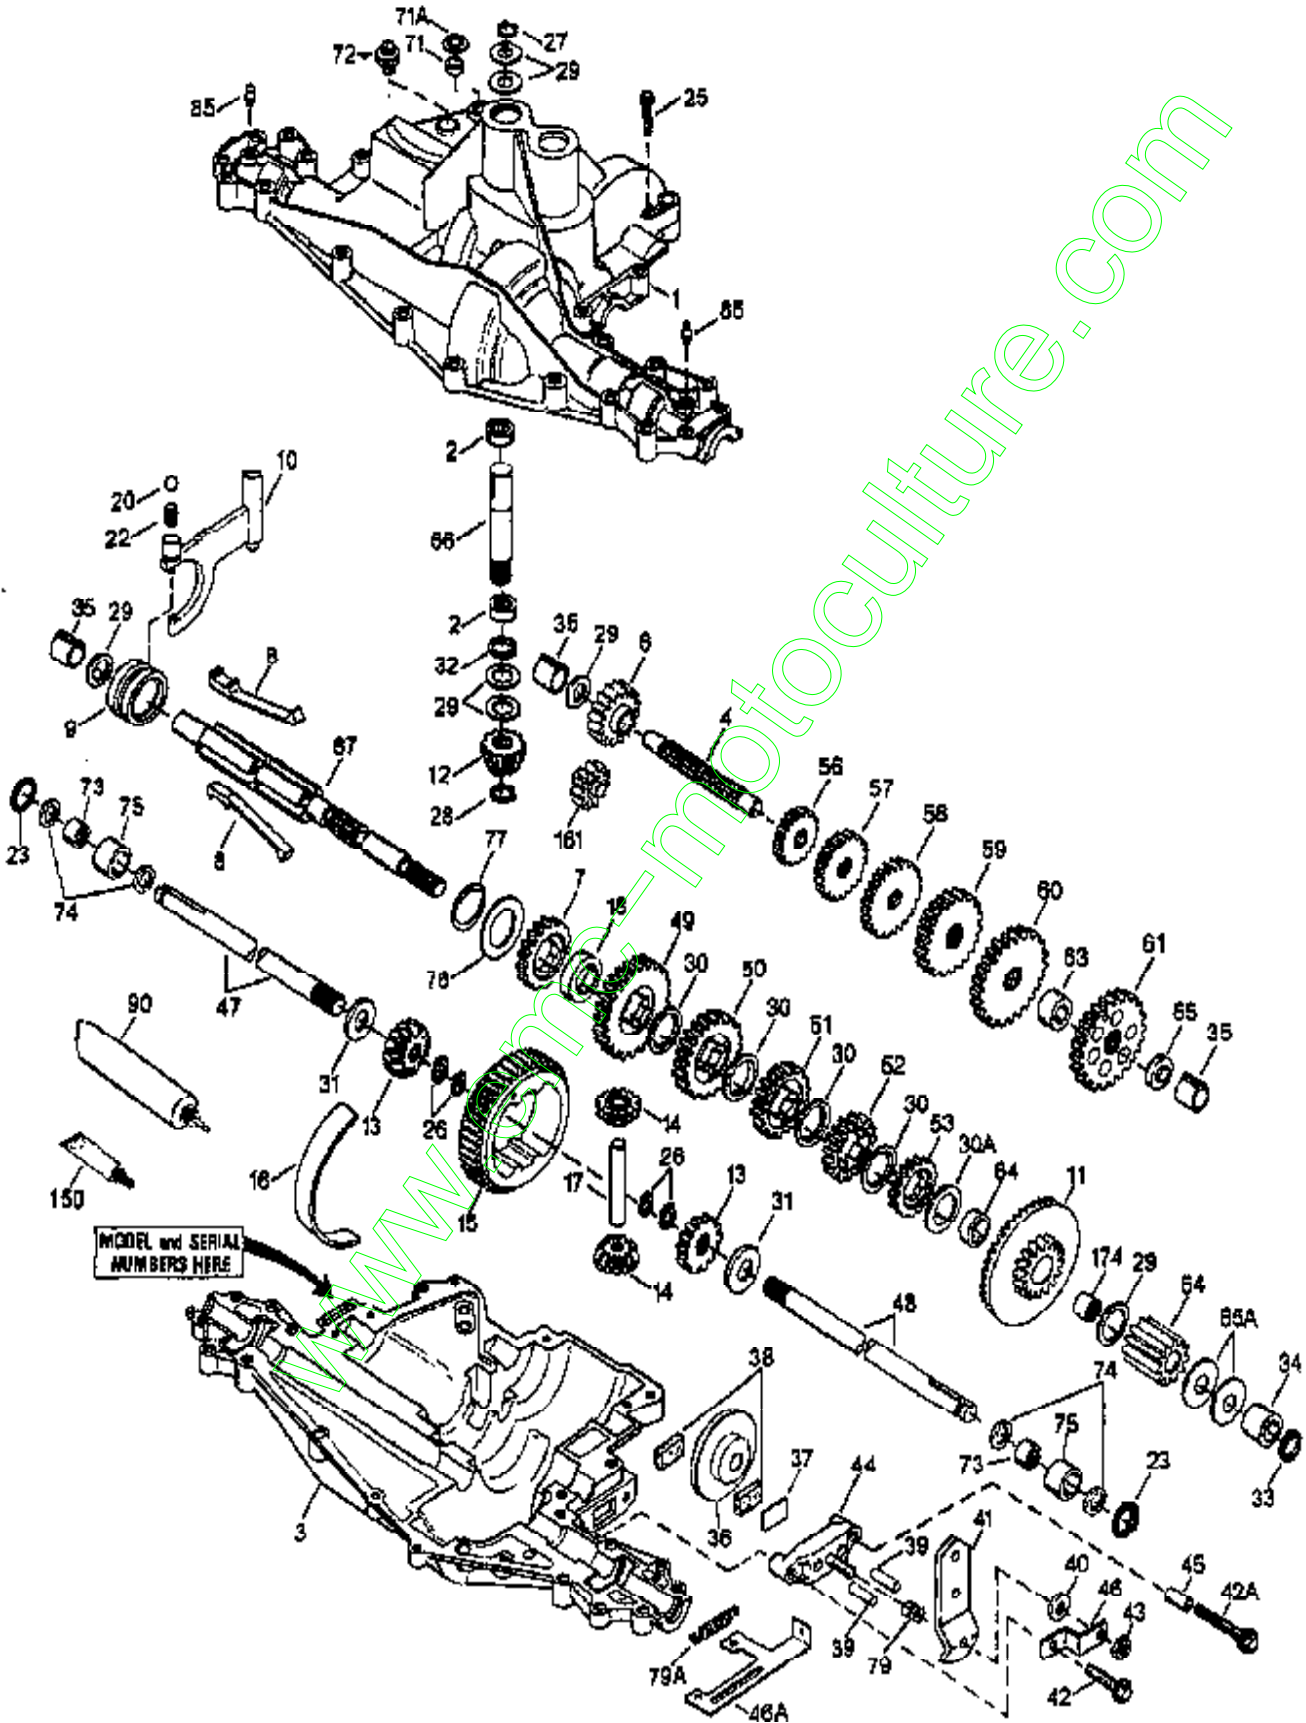

ILLUSTRATION SHOWS TYPICAL PARTS ONLY. ORDER BY PART NUMBER. PARTS NOT LISTED ARE SUPPLIED BY OEM.

Ref #	Part Number	Qty	Description
1	772121	1	Transaxle Cover
2	780086A	2	Needle Bearing
3	770115	1	Transaxle Case
4	776276A	1	Countershaft
6	778281	1	Spur Gear (16 teeth)
7	778122A	1	Spur Gear (22 teeth)
8	792160	4	Shift Key
9	784352	1	Shift Collar
10	784365A	1	Shift Rod & Fork
11	778261	1	Bevel Gear & Bearing(44/16 teeth)(Inc I.174)
12	778262	1	Bevel Pinion (14 teeth)
13	778221	2	Bevel Gear (16 teeth)
14	778068	2	Differential Pinion
15	778260	Peerless	Ring Gear
16	786150	1	Bearing Strip
17	786139	1	Drive Pin
18	786147	1	Neutral Spacer
20	792139	1	Ball (3/8" dia.)
22	792142	1	Spring
23	788061	2	Seal Ring
25	792073A	17	Screw, 1/4-20 x 1-1/4"
26	792125	4	Retaining Ring (pkg. of 2)
27	792035	1	Retaining Ring
28	788040	1	Retaining Ring
29	780072	7	Washer
30	780108	4	Washer
31	780001	2	Washer
32	792001	1	"O" Ring
33	788076	1	"O" Ring
34	780159	1	Bushing
35	780185	3	Bushing
36	790071	1	Brake Disk
37	790007	1	Brake Pad Plate
38	790006	2	Brake Pad
39	786026	2	Dowel Pin
40	792076A	1	Washer
41	790023A	1	Brake Lever
42	792073A	2	Screw, 1/4-20 x 1-1/4"
43	792075	1	Locknut, 5/16-24
44	790025	1	Brake Pad Holder
46	786086	1	Brake Lever Bracket
47	774747	1	Axle (16-1/4" long)
48	774888	1	Axle (11" long)
49	778284	1	Spur Gear (26 teeth)
50	778250	1	Spur Gear (27 teeth)
51	778123A	1	Spur Gear (25 teeth)
52	778122A	1	Spur Gear (22 teeth)
54	778263	1	Spur Gear (11 teeth)
56	778283	1	Spur Gear (14 teeth)
57	778249	1	Spur Gear (23 teeth)
58	778127A	1	Spur Gear (25 teeth)
59	778128A	1	Spur Gear (28 teeth)
61	778265	1	Spur Gear (34 teeth)
65A	780160	2	Washer
65	780162	1	Washer
66	776299	1	Input Shaft (3.522" long)