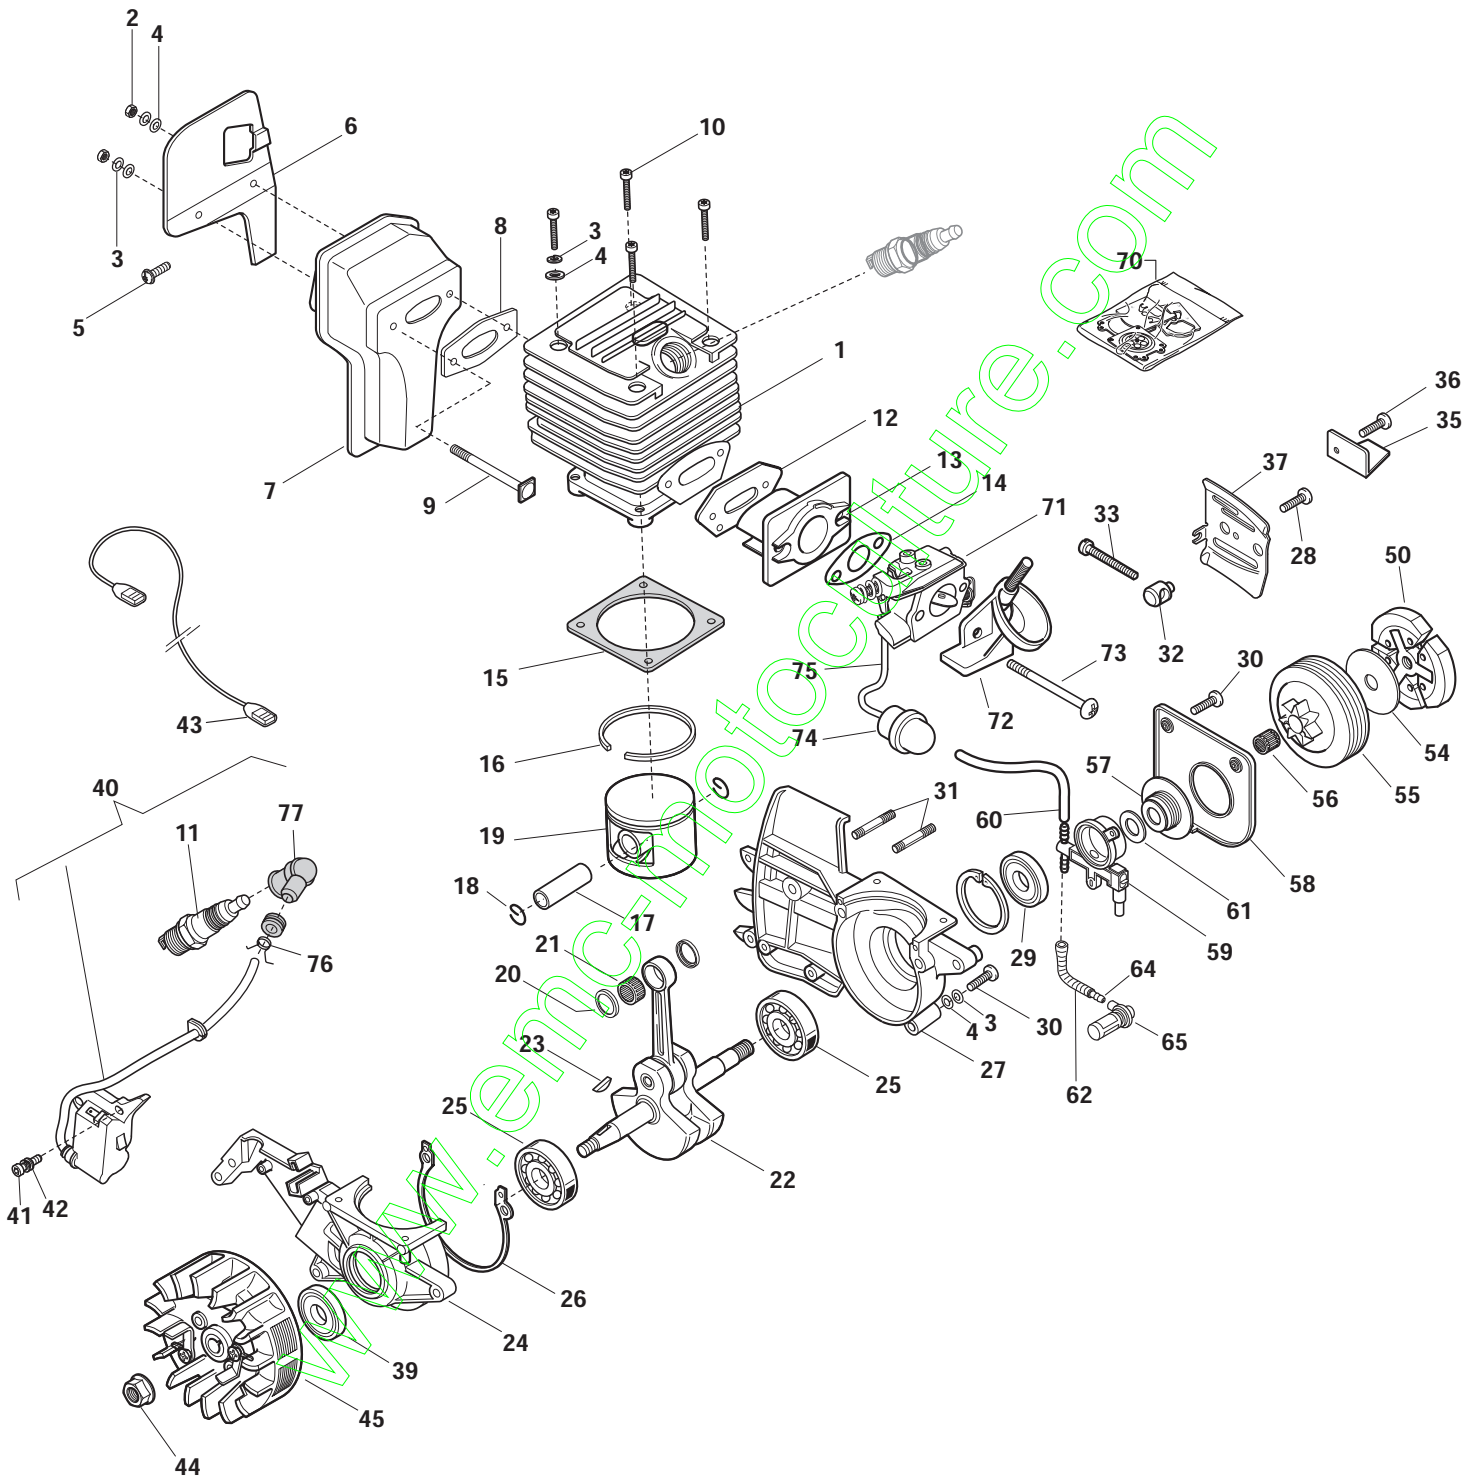

...THINKING GREEN

POSITION	PART NO.	Q.Ty	DESCRIPTION
1	118800267/0	1	Cylinder Assy
2	2432040	2	Nut
3	112581500/0	11	Washer
4	2312090	10	Washer
5	123878022/0	1	Screw
6	118800243/0	1	Deflector
7	118550582/0	1	Muffler
8	118550583/0	1	Muffler Gasket
9	118550584/0	2	Screw
10	2135030	4	Screw
11	3210024	1	Spark Plug
12	118550585/0	1	Gasket
13	118550586/0	1	Intake Manifold
14	118550587/0	1	Carburettor Gasket
15	118550588/0	1	Gasket
16	118800182/0	1	Piston Ring
17	118800268/0	1	Piston Pin
18	118550590/0	2	Washer, Piston Pin
19	118800269/0	1	Piston
20	118800246/0	2	Washer
21	118550591/0	1	Needle Bearing
22	118800247/0	1	Crankshaft
23	123072005/0	1	Woodruff Key
24	118800248/0	1	Crank Case
25	3112170	2	Ball Bearing
26	118800249/0	1	Crankcase Gasket
27	118800250/0	1	Crank Case
28	123878020/0	1	Screw
29	118550592/0	1	Seal Ring
30	123878021/0	6	Screw
31	118550593/0	2	Stud
32	118550594/0	1	Chain Tightener Block
33	118550595/0	1	Screw
35	118550597/0	1	Chain Guard
36	118800251/0	1	Screw
37	118550598/0	1	Plate
39	118550599/0	1	Seal Ring
40	118550600/0	1	Electronic Coil
41	123878021/0	6	Screw
42	2321050	2	Washer
43	118550601/0	1	Earth Cable
44	123120004/0	1	Nut
45	118550602/0	1	Flywheel Assy
50	118550603/0	1	Clutch Ass.Y
54	118800252/0	1	Sprocket Washer
55	118550604/0	1	Clutch Drum 3/8"
56	118550605/0	1	Needle Bearing
57	118550606/0	1	Worm
58	118800253/0	1	Oil Pump Cap
59	118550607/0	1	Oil Pump
60	118800254/0	1	Tube
61	118550608/0	1	Washer
62	118800255/0	1	Pickup Oil
64	118800256/0	1	Connection
65	118550609/0	1	Oil Filter Ass.Y
70	8724091	1	Diaphragm-Gasket Set
71	118800210/0	1	Carburettor