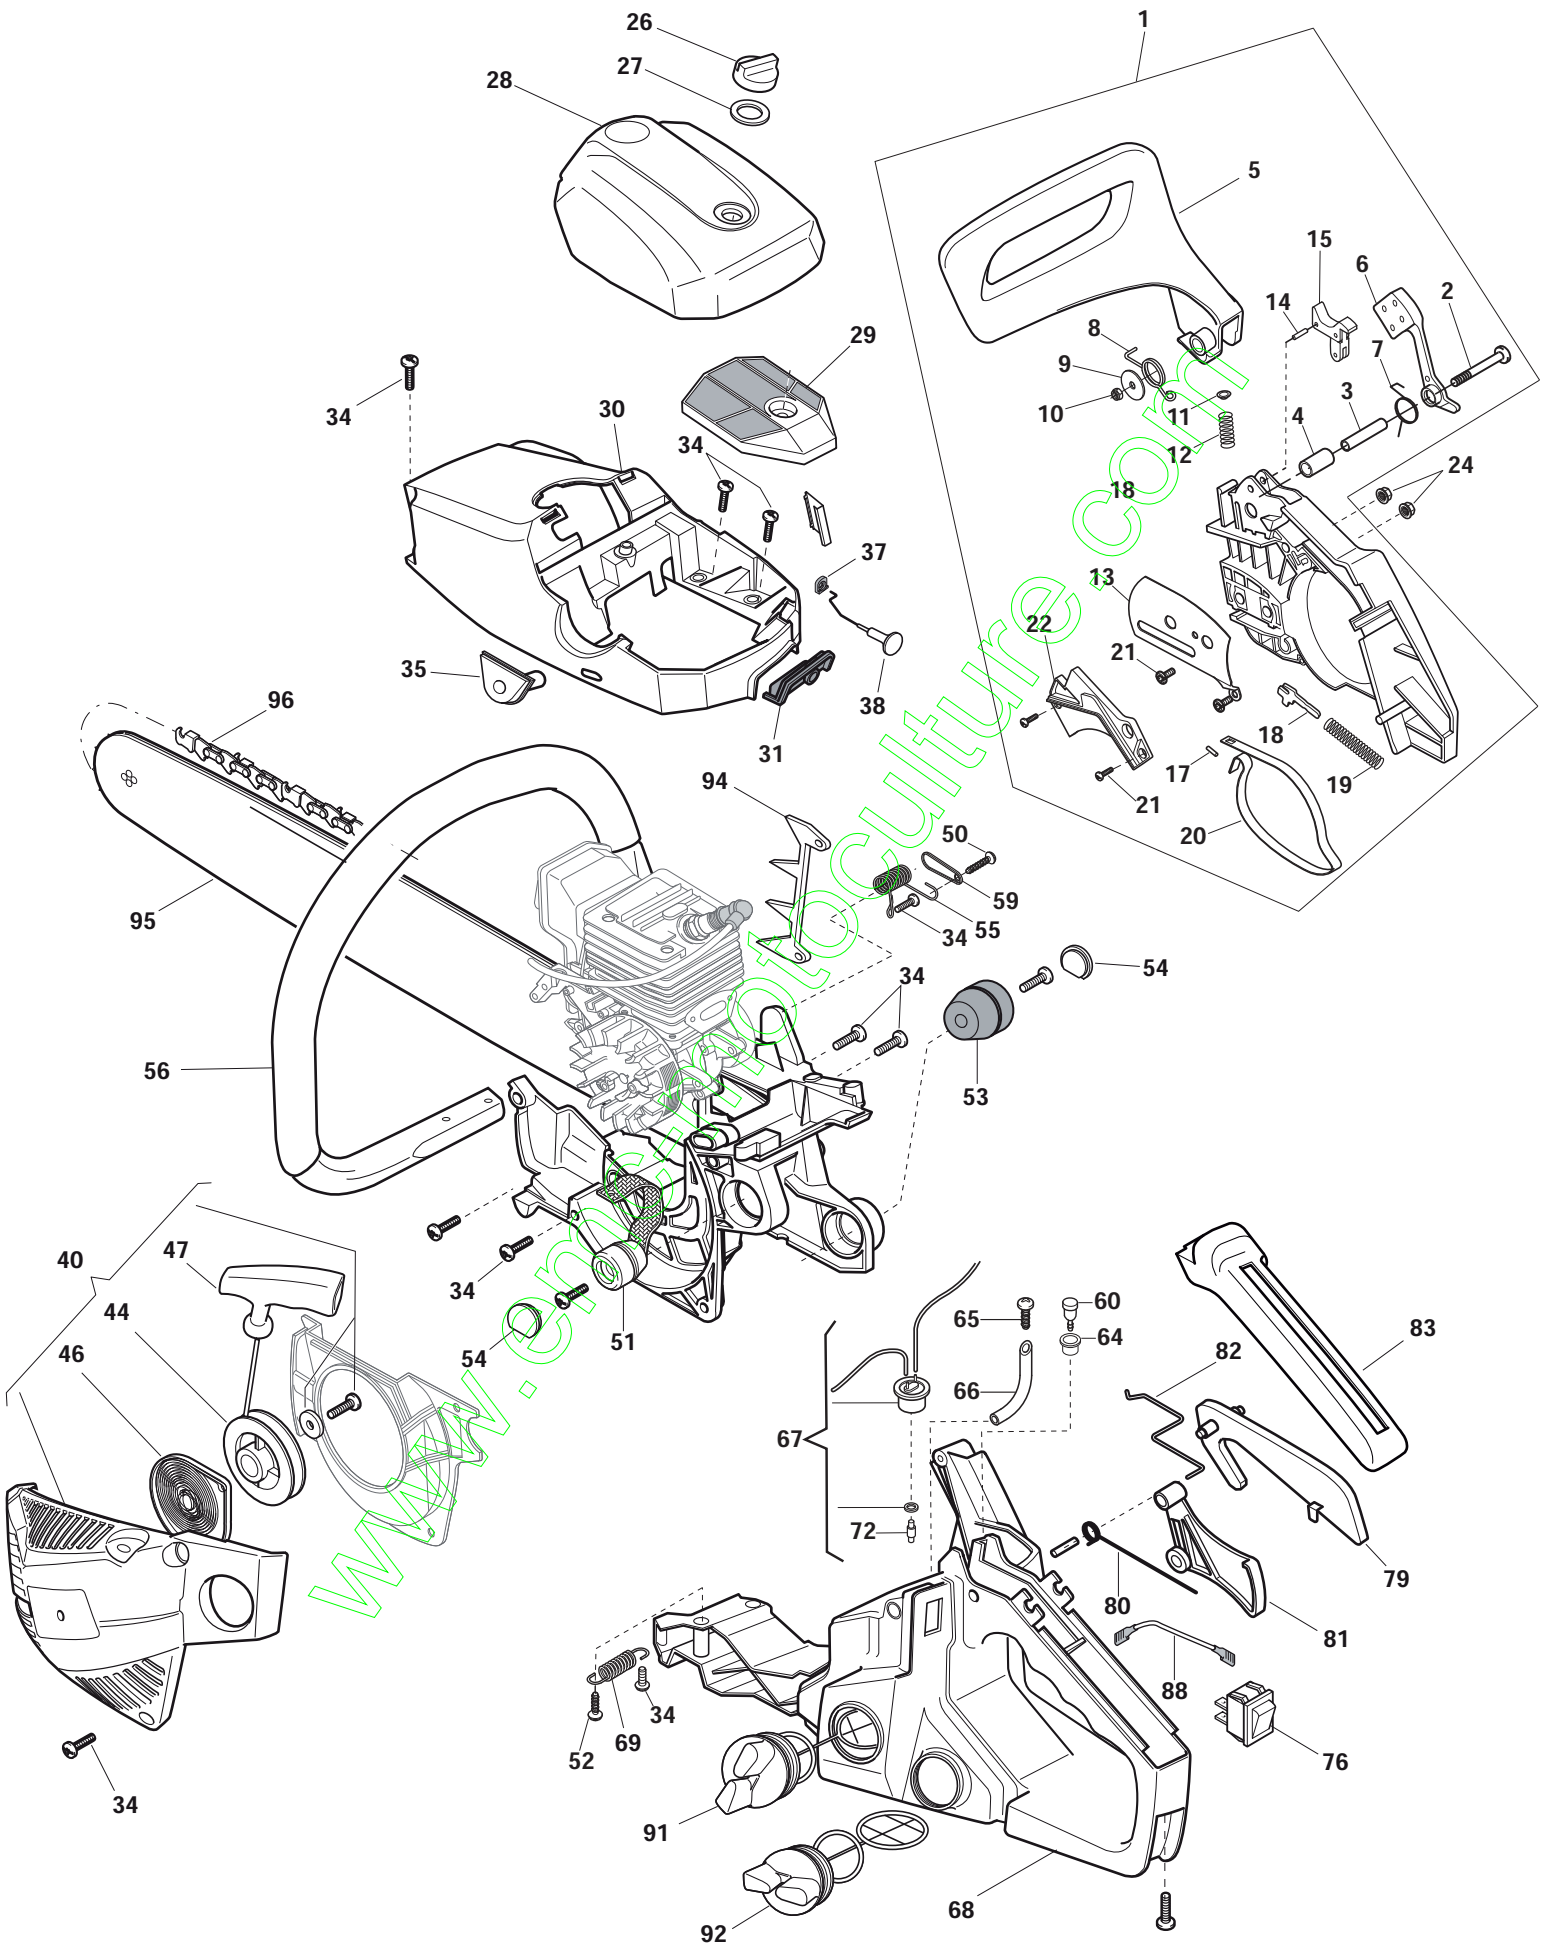

...THINKING GREEN

POSITION	PART NO.	Q.Ty	DESCRIPTION
1	118800267/0	1	Cylinder Assy
2	2432040	2	Nut
3	112581500/0	11	Washer
4	2312090	10	Washer
5	123878022/0	1	Screw
6	118800243/0	1	Deflector
7	118550582/0	1	Muffler
8	118550583/0	1	Muffler Gasket
9	118550584/0	2	Screw
10	2135030	4	Screw
11	3210024	1	Spark Plug
12	118550585/0	1	Gasket
13	118550586/0	1	Intake Manifold
14	118550587/0	1	Carburettor Gasket
15	118550588/0	1	Gasket
16	118800182/0	1	Piston Ring
17	118800268/0	1	Piston Pin
18	118550590/0	2	Washer, Piston Pin
19	118800269/0	1	Piston
20	118800246/0	2	Washer
21	118550591/0	1	Needle Bearing
22	118800247/0	1	Crankshaft
23	123072005/0	1	Woodruff Key
24	118800248/0	1	Crank Case
25	3112170	2	Ball Bearing
26	118800249/0	1	Crankcase Gasket
27	118800250/0	1	Crank Case
28	123878020/0	1	Screw
29	118550592/0	1	Seal Ring
30	123878021/0	6	Screw
31	118550593/0	2	Stud
32	118550594/0	1	Chain Tightener Block
33	118550595/0	1	Screw
35	118550597/0	1	Chain Guard
36	118800251/0	1	Screw
37	118550598/0	1	Plate
39	118550599/0	1	Seal Ring
40	118550600/0	1	Electronic Coil
41	123878021/0	6	Screw
42	2321050	2	Washer
43	118550601/0	1	Earth Cable
44	123120004/0	1	Nut
45	118550602/0	1	Flywheel Assy
50	118550603/0	1	Clutch Ass.Y
54	118800252/0	1	Sprocket Washer
55	118550604/0	1	Clutch Drum 3/8"
56	118550605/0	1	Needle Bearing
57	118550606/0	1	Worm
58	118800253/0	1	Oil Pump Cap
59	118550607/0	1	Oil Pump
60	118800254/0	1	Tube
61	118550608/0	1	Washer
62	118800255/0	1	Pickup Oil
64	118800256/0	1	Connection
65	118550609/0	1	Oil Filter Ass.Y
70	8724091	1	Diaphragm-Gasket Set
71	118800210/0	1	Carburettor

POSITION	PART NO.	Q.Ty	DESCRIPTION
72	118800211/0	1	Intake Manifold
73	118800212/0	2	Screw
74	118800203/0	1	Primer
75	118800204/0	1	Pipe
76	3657050	1	Spark Plug Spring
77	3748880	1	Spark Plug Cover

www.emc-motoculture.com