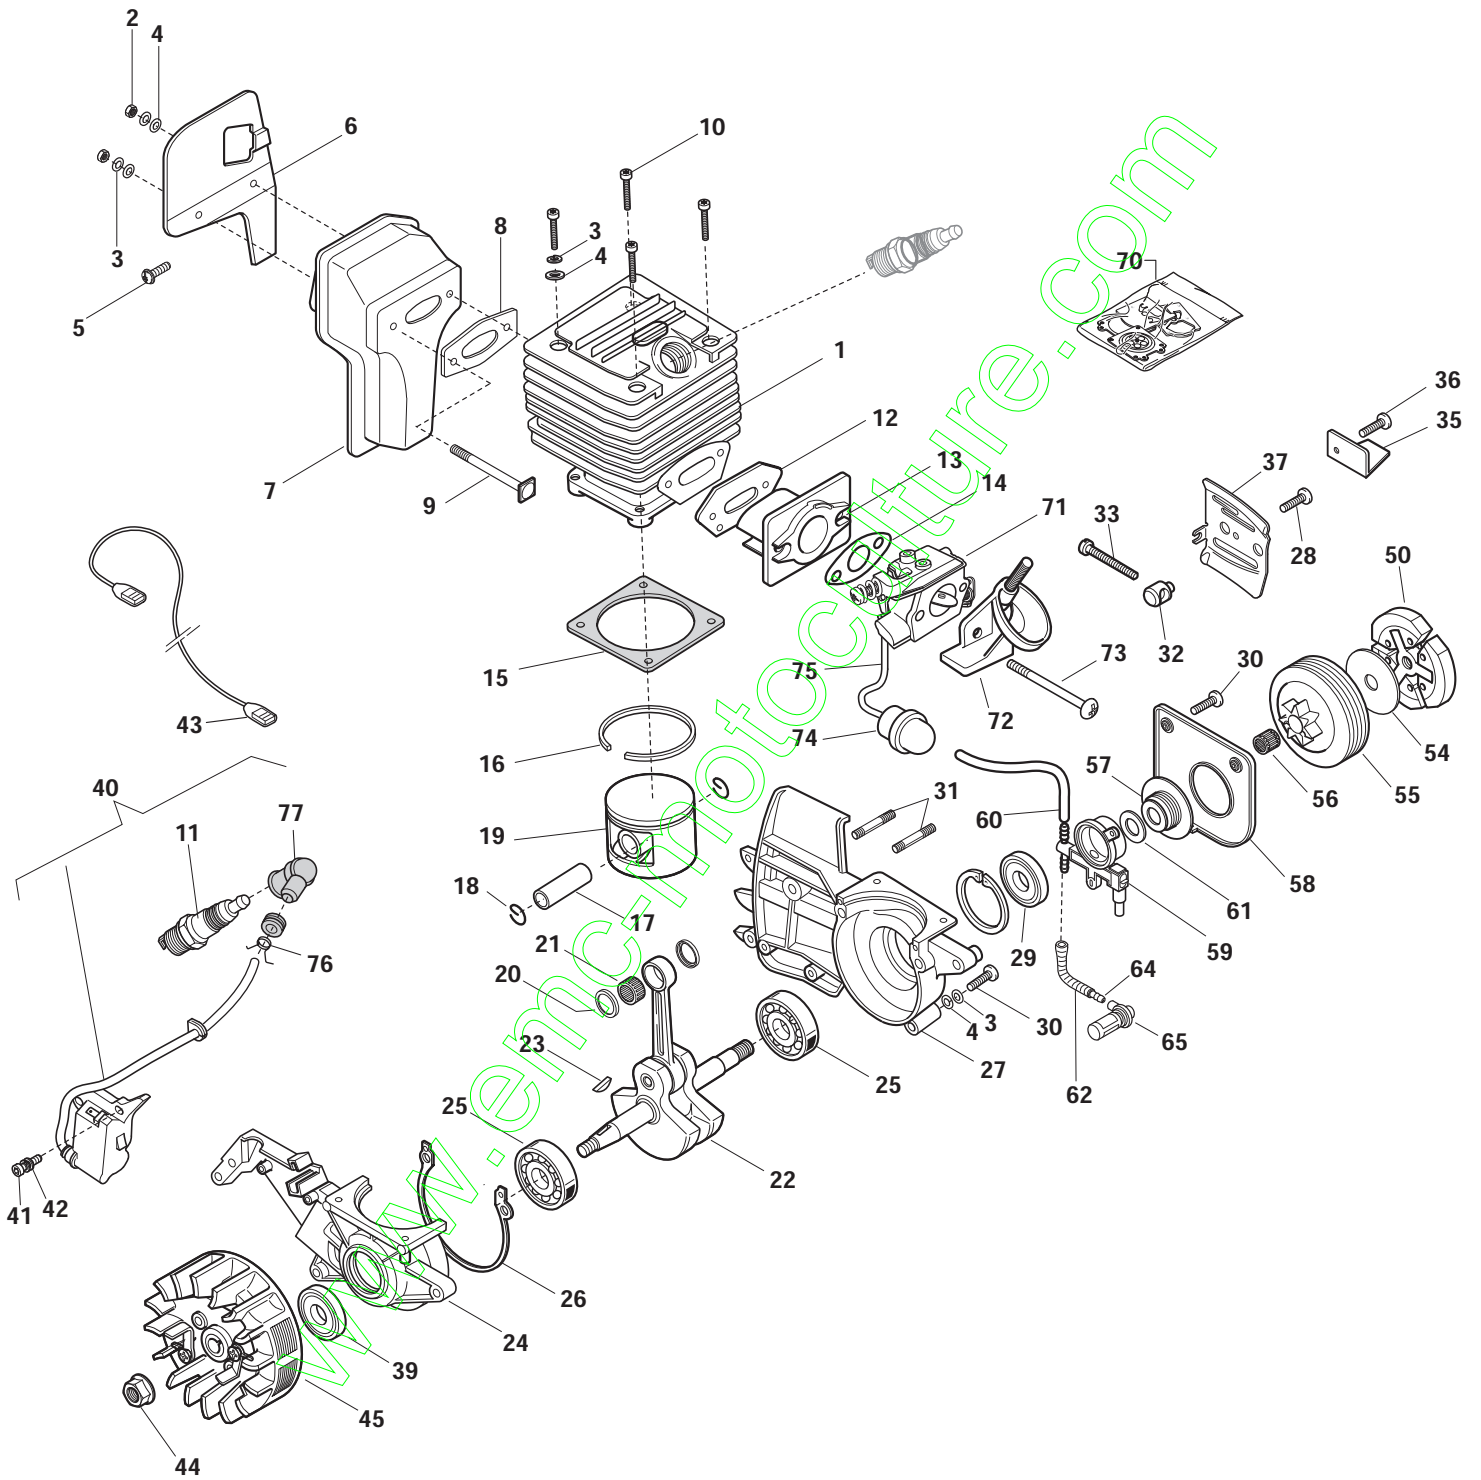

...THINKING GREEN

POSITION	PART NO.	Q.Ty	DESCRIPTION
1	118800267/0	1	Cylinder Assy
2	2432040	2	Nut
3	112581500/0	11	Washer
4	2312090	10	Washer
5	123878022/0	1	Screw
6	118800243/0	1	Deflector
7	118550582/0	1	Muffler
8	118550583/0	1	Muffler Gasket
9	118550584/0	2	Screw
10	2135030	4	Screw
11	3210024	1	Spark Plug
12	118550585/0	1	Gasket
13	118550586/0	1	Intake Manifold
14	118550587/0	1	Carburettor Gasket
15	118550588/0	1	Gasket
16	118800182/0	1	Piston Ring
17	118800268/0	1	Piston Pin
18	118550590/0	2	Washer, Piston Pin
19	118800269/0	1	Piston
20	118800246/0	2	Washer
21	118550591/0	1	Needle Bearing
22	118800247/0	1	Crankshaft
23	123072005/0	1	Woodruff Key
24	118800248/0	1	Crank Case
25	3112170	2	Ball Bearing
26	118800249/0	1	Crankcase Gasket
27	118800250/0	1	Crank Case
28	123878020/0	1	Screw
29	118550592/0	1	Seal Ring
30	123878021/0	6	Screw
31	118550593/0	2	Stud
32	118550594/0	1	Chain Tightener Block
33	118550595/0	1	Screw
35	118550597/0	1	Chain Guard
36	118800251/0	1	Screw
37	118550598/0	1	Plate
39	118550599/0	1	Seal Ring
40	118550600/0	1	Electronic Coil
41	123878021/0	6	Screw
42	2321050	2	Washer
43	118550601/0	1	Earth Cable
44	123120004/0	1	Nut
45	118550602/0	1	Flywheel Assy
50	118550603/0	1	Clutch Ass.Y
54	118800252/0	1	Sprocket Washer
55	118550604/0	1	Clutch Drum 3/8"
56	118550605/0	1	Needle Bearing
57	118550606/0	1	Worm
58	118800253/0	1	Oil Pump Cap
59	118550607/0	1	Oil Pump
60	118800254/0	1	Tube
61	118550608/0	1	Washer
62	118800255/0	1	Pickup Oil
64	118800256/0	1	Connection
65	118550609/0	1	Oil Filter Ass.Y
70	8724091	1	Diaphragm-Gasket Set
71	118800210/0	1	Carburettor

POSITION	PART NO.	Q.Ty	DESCRIPTION
72	118800211/0	1	Intake Manifold
73	118800212/0	2	Screw
74	118800203/0	1	Primer
75	118800204/0	1	Pipe
76	3657050	1	Spark Plug Spring
77	3748880	1	Spark Plug Cover

www.emc-motoculture.com