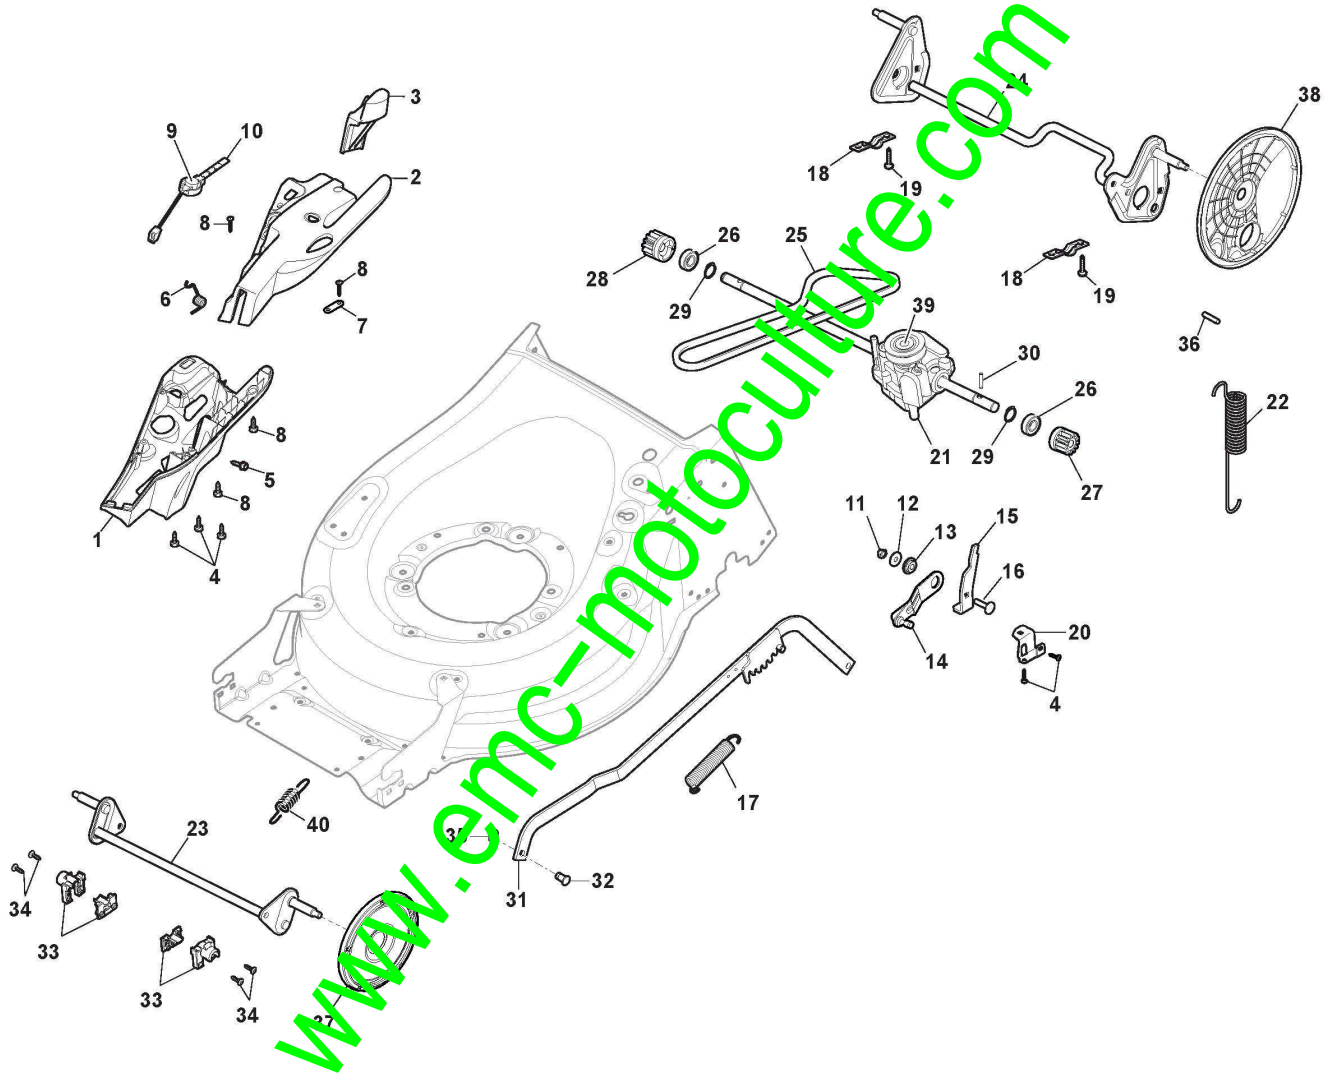

Châssis Et Reglage Hauter Decoupe

Réf. N°	Q.té :	Code article	Description	Articles	De	Jusqu'à
1	1	322055262/0	Couvercle Inferieur			
2	1	322055263/0	Couvercle supérieur			
3	1	322602026/0	Bouton			
4	4	112728699/0	Vis		5	
5	5	125943004/0	Vis		1	
6	6	122450477/0	Ressort		1	
7	7	322981471/1	Plaquette		1	
8	8	112728697/0	Vis		5	
9	9	322602027/0	Lentille		1	
10	1	322602028/0	Télespectateur			
11	1	112154510/0	Ecrou			
12	1	112523040/0	Rondelle			
13	1	122517873/0	Pivot			
14	1	381003475/0	Levier, Reglage Hauteur			To
14	1	381003475/1	Levier, Reglage Hauteur		From	To
14	1	381003475/2	Levier, Reglage Hauteur		01-Septem	31-August-
15	1	322778475/0	Etrier		ber-2015	2017
16	1	112815270/0	Vis			
17	1	122450480/0	Ressort			
18	2	322545152/0	Plaquette			
19	4	112728697/0	Vis			
20	1	322778473/0	Etrier			To
20	1	322778473/1	Etrier		From	
21	1	181003114/0	Groupe Traction		01-Septem	
22	1	122450478/0	Ressort		ber-2018	
23	1	381302885/0	Axe Roues Avant			To S/N
23	1	381302885/1	Axe Roues Avant		From S/N	20EA2WBH
24	1	381302889/0	Axe Roues Arriere		012058	To S/N
24	1	381302889/1	Axe Roues Arriere		From S/N	20EA2WBH
25	1	1111-9199-01	Courroie	Stiga Packed into 135063900/0	20BA2WBH	
25	1	135063900/0	Courroie		082522	
26	2	119216035/0	Roulement			
27	1	122570134/0	Pignon Gauche			
28	1	122570133/0	Pignon Droit			
29	4	112608600/0	Seeger			
30	2	122753000/0	Goupille			
31	1	381002045/0	Tige Commande de Roues			To S/N
31	1	381002045/1	Tige Commande de Roues		From S/N	20EA2WBH
32	2	122519823/0	Pivot		20EA2WBH	029350
33	2	322785305/0	Support			To
33	2	322785305/1	Support		From	
34	4	112728697/0	Vis		01-Septem	
35	2	112436050/0	Plaquette		ber-2015	
36	1	112645708/0	Pivot			
37	2	322600145/0	Protection Roue	NOT for Delta Hole wheels		
38	2	322600208/0	Protection Roue			
39	1	122601909/0	Poulie