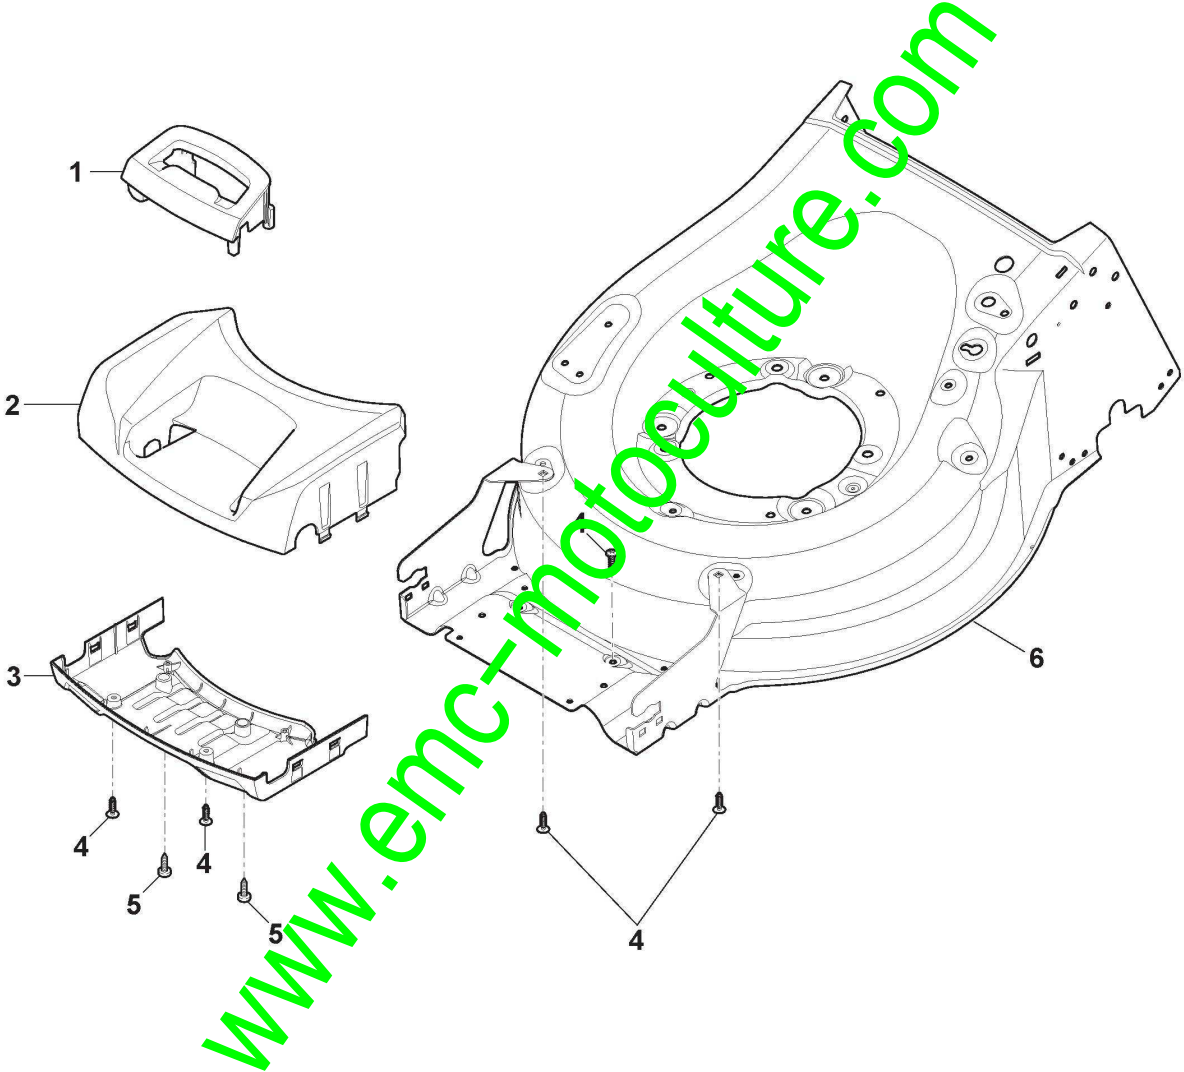

Mesque

Réf. N°	Q.té :	Code article	Description	Articles	De	Jusqu'à
1	1	322393741/0	Poignée			
2	1	322226214/0	Mesque, Blanc			
3	1	322500110/0	Admission d'air			
4	6	112728697/0	Vis			
5	2	112728699/0	Vis			
6	1	381004776/0	Châssis Rouge			To
6	1	381004786/0	Châssis Blanc	Stiga Grey		To
6	1	381004792/0	Châssis Rouge		From	31-August-
6	1	381004853/0	Châssis Gris	Stiga Grey	From	2018
					01-Septem	ber-2018

www.emc-motoculture.com