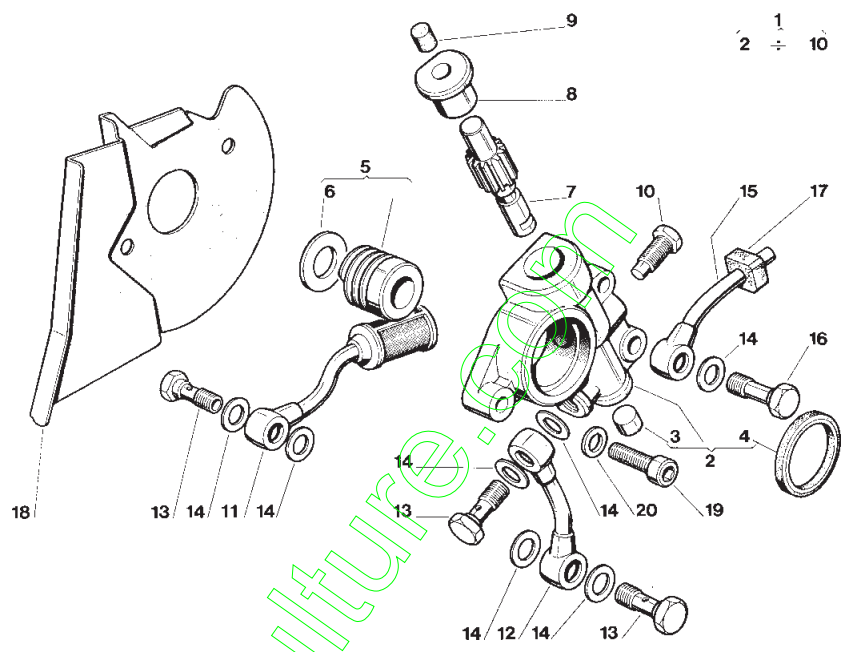

PARTS OF PREVIOUS MDELS

1	4150100	1	Breakers points ass
7	3210010	1	Break. points coil
21	2122080	2	TCCI M4x12 Screw
22	2122070	1	TCCI M4x8 Screw
23	2312190	1	Ø4 Washer
24	2317010	1	Felt washer
25	3210030	1	Condenser
26	3210040	1	Breakers points
27	3210140	1	Cable
28	3660130	1	Break. points box
29	3783010	1	Break. points felt
30	4150130	1	Cover
31	8748010	1	Connection cable ass

Alpina 41/45

- 1 8154020 1 Oil pump ass.y
- 2 8520320 1 Pump body ass.y
- 3 3640120 1 Pump cap
- 4 3121090 1 Seal ring
- 5 8180030 1 Fem. screw ass.y
- 6 3640530 1 Thrust washer
- 7 3170011 1 Pump plunger
- 8 3640710 1 Bushing
- 9 3783090 1 Crease fel
- 10 2652030 1 Screw
- 11 4150160 1 Pick-up oil
- 12 4120290 1 Oil intake tube
- 13 2652570 3 Screw
- 14 2360010 7 Ø6 Washer
- 15 4120250 1 Oil line
- 16 2652040 1 Screw
- 17 3745030 1 Gasket
- 18 4610360 1 Plale
- 19 2135030 2 TX M5x20 Screw
- 20 2312090 2 Ø5 Washer

- PARTS OF PREVIOUS MODELS
- 13 2652060 1 Screw M6x16

Alpina 41/45

- 1 4153060 1 Tillotson Carburetor ass.y
- 2 3748600 1 Fitting
- 3 3630470 1 Inlet needle
- 4 3611330 1 Control lever
- 5 3640820 1 Fulcrum pin
- 6 2652400 1 Pin retaining screw
- 7 3653330 1 Control spring
- 8 3611320 1 Welch plug
- 9 3640840 1 Valve
- 10 3640830 1 Throttle shutter shaft
- 11 3654010 1 HU 19 F Shaft spring
- 12 3351060 1 Retainer
- 13 2652390 1 Screw and washer
- 14 3611340 1 Throttle shutter
- 15 2652470 1 High mixture screw
- 16 2652460 1 idle mixture screw
- 17 3653350 2 Spring
- 18 for.ass 1 Gasket
- 19 for.ass 1 Diaphragm
- 20 3611310 1 Cover
- 21 2652430 4 Screw and washer
- 22 3781210 1 Screen
- 23 for.ass 1 Pump diaphragm
- 24 for.ass 1 Pump gasket
- 25 3748900 1 Cover
- 26 2652410 4 Cover screw
- 27 2652800 1 Idle speed screw
- 28 3748620 2 Plastic bushing
- 29 8723300 1 Diaphragm-gasket-set (incl. 18,19,23,24)