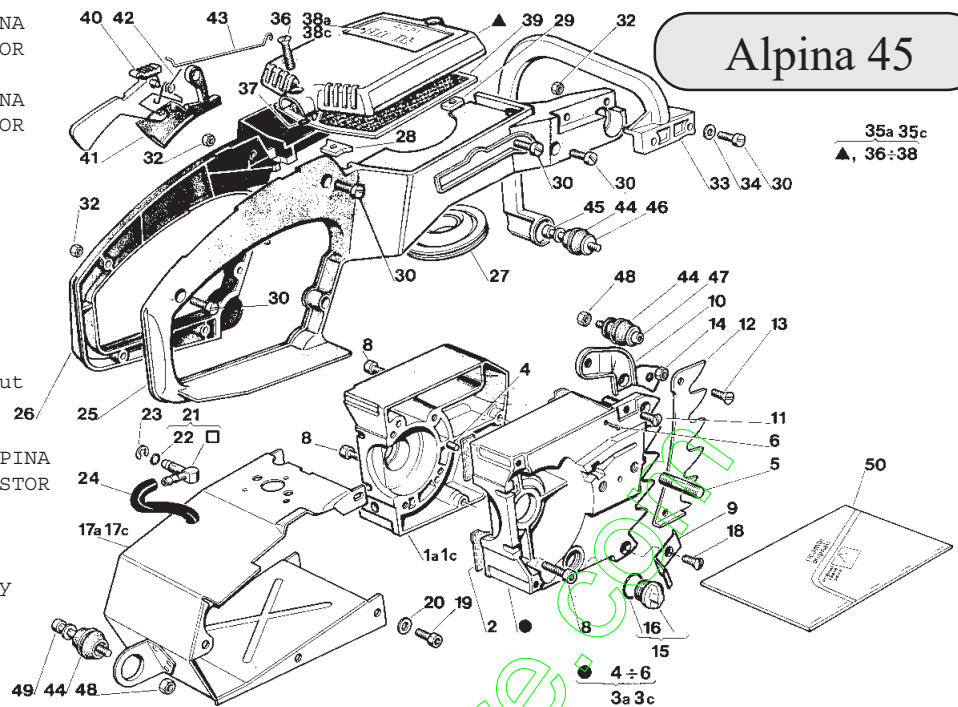

Alpina 45

1a	4520640	1	Crankcase L. ALPINA
1c	4520645	1	Crankcase L. CASTOR
2	3723071	1	Gasket
3a	8520650	1	Crankcase R. ALPINA
3c	8520655	1	Crankcase R. CASTOR
4	3180060	2	Pin
5	2610110	2	M8x49 Stud
6	3311020	1	2x16 Cotter oin
8	2135030	6	TX M5x20 Screw
9	3749010	1	Chain guard
10	3610940	1	Flange
11	2162140	1	TSPI M5x18 Screw
12	3611080	1	Spike
13	2162140	1	TSPI M5x18 Screw
14	2432040	2	M5 Self-locking nut
15	4150760	1	Oil tank cap ass. 26
16	3721020	1	Oil tank cap seal
17a	4151340	1	Cylinder cover ALPINA
17c	4151345	1	Cylinder cover CASTOR
18	2135040	1	TX M5x13 Screw
19	2135010	3	TX M5x14 Screw
20	2312090	3	Ø5 Washer
21	8748390	1	Fuel fitting ass.y
22	3721010	1	Seal
23	3351010	1	Snap ring
24	3782100	1	Fuel line
25	4560380	1	Semi handle R
26	4560390	1	Semi hadle L
27	3744520	1	Protection
28	3611060	1	Cover support
29	3611020	1	Cover suppor
30	2135030	9	TX M5x20 Screw
32	2412030	10	M5 Nut
33	4560400	1	Handle
34	2321150	2	Ø5,5 Washer
35a	4151350	1	Air filter cover ALPINA
35c	4151355	1	Air filter cover CASTOR
36	2142200	2	TSGS M6x35 Screw
37	3721030	1	Retainer
38a	3762550	1	Transler ALPINA
38c	3763460	1	Transfer CASTOR
39	3781140	1	Air filter
40	3743140	1	Safety lever
41	4151700	1	Throttle lever and spring
42	3653280	1	Spring
43	3655090	1	Throttle rod