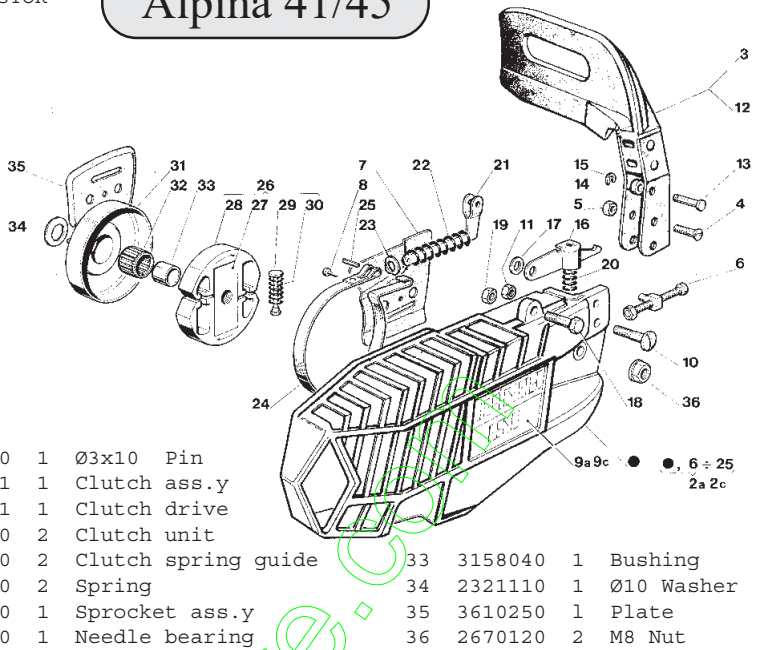

2a	4151850	1	Clutch housing with brake ass.y ALPINA
2c	4151855	1	Clutch housing with brake ass.y CASTOR
3	4151360	1	H. guard (without br.)
4	2142050	1	TSGS M5x14 Screw
5	2412030	1	M5 Nut
6	8652290	1	Chain tensioner
7	3610990	1	Plate
8	2123020	1	TC3,9x13 Self tapping screw
9a	3762620	1	Sticker mod. 41 ALPINA
9c	3763510	1	Sticker mod. 45 CASTOR
9a	3762550	1	Sticker mod. 41 ALPINA
9c	3763460	1	Sticker mod. 45 CASTOR
10	2652280	1	Screw
11	2412090	1	M6 Nut
12	4151361	1	Hand guard (with br.)
13	3640670	1	Hand guard fix pin
14	2382130	1	Bushing
15	3351050	1	Ø4 Snap ring
16	3611030	1	Hook
17	2321210	1	Ø6 Washer
18	2652320	1	TE M6 Screw
19	2432030	1	M6 Nut
20	3653310	1	Spring
21	3611040	1	Chain brake lever
22	3653300	1	Spring
23	2321170	1	Ø7 Washer
24	3611350	1	Chain brake band
25	3314070	1	Ø3x10 Pin
26	4150711	1	Clutch ass.y
27	3660021	1	Clutch drive
28	3660200	2	Clutch unit
29	3640610	2	Clutch spring guide
30	3653210	2	Spring
31	4120800	1	Sprocket ass.y
32	3114020	1	Needle bearing

Alpina 41/45