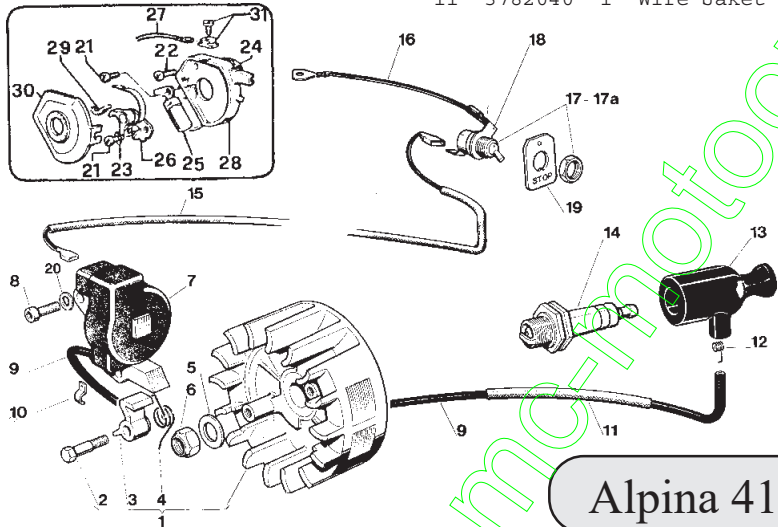

1	4152450	1	Flywheel ass.y	6	2432050	1	M8 Self locking nut	12	3657050	1	Cable end
2	2652260	2	Screw	7	3210270	1	Electronic coil	13	3748210	1	Spark plug cover
3	3748440	2	Starter hook	8	2132510	2	TCCE M4x22 Screw	14	3210020	1	Spark plug
4	3653030	2	Spring	9	3210130	1	Spark plug cable	15	3210350	1	Cable
5	2312080	1	Ø8 Washer	10	3611490	1	Clamp	16	3210250	1	High tension wire 45
				11	3782040	1	Wire Jacket	17	8210151	1	Switch Imod. 41
								17a	8210152	1	Switch Imod. 45
								18	3611070	1	H.T. protection 45
								19	3610440	1	Stop plate 45
								20	2321050	2	Ø4x10x0,5 Washer