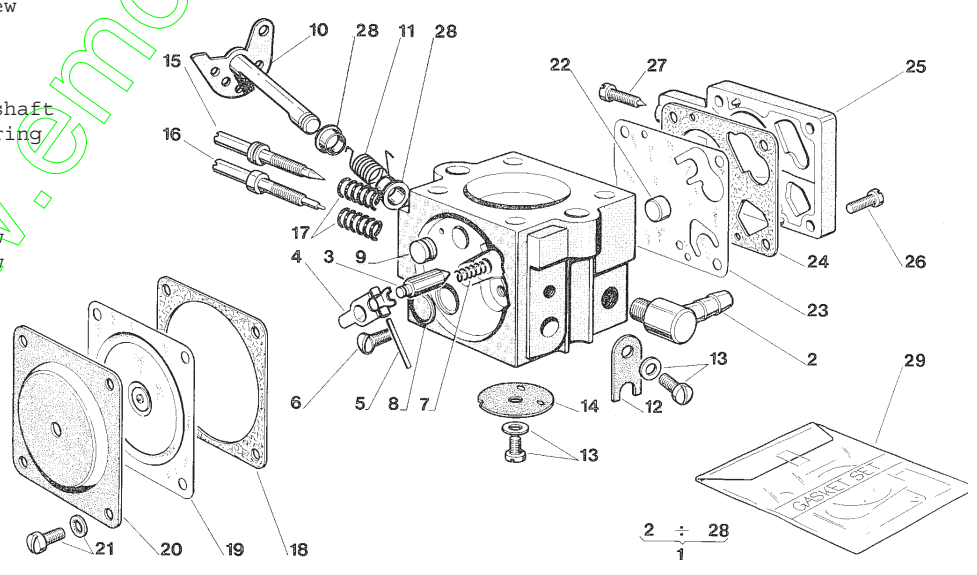

Alpina 41/45