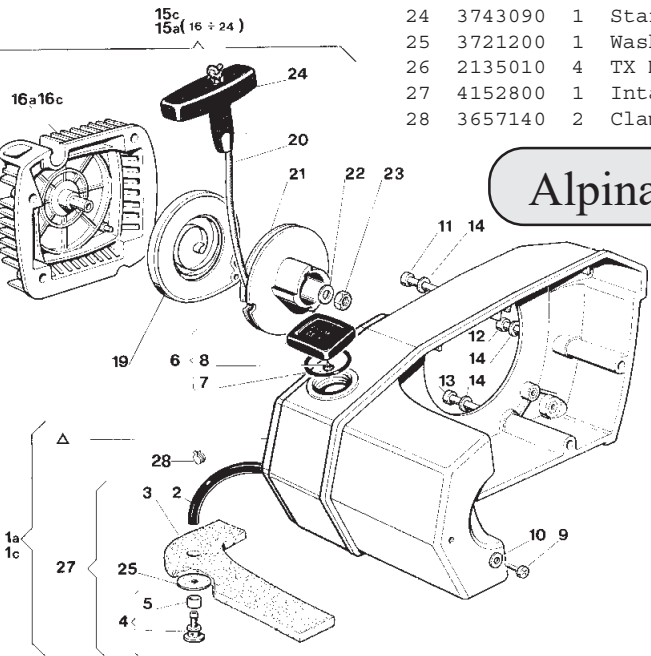

Alpina 41/45

1a	4121160	1	Shroud ass.y ALPINA mod.41
1c	4121165	1	Shroud ass.y CASTOR mod.41
1a	4121190	1	Shroud ass.y ALPINA mod.45
1c	4121195	1	Shroud ass.y CASTOR mod.45
2	3782180	1	Fuel line
3	3783020	1	Intake felt
4	8748020	1	Intake
5	3781100	1	Fuel intake screen
6	4150770	1	Fuel tank cap
7	3721050	3	Fuel tank-cap seal
8	3745280	1	Mix tank-cap valve
9	2123030	1	TC 5x23 Screw
10	2312090	1	Ø5 Washer
11	2122330	1	TCCI M5x70 Sctew
12	2135110	1	TX M5x45 Screw
13	2122210	1	TCCI M5x62 Screw
14	2312090	3	Ø5 Washer
15a	4152360	1	Starter ass.y ALPINA
15c	4152365	1	Starter ass.y CASTOR
16a	4152110	1	Starter cover ALPINA
16c	4152115	1	Starter cover CASTOR
17a	3762560	1	Sticker ALPINA
17c	3763470	1	Sticker CASTOR
18	2172090	1	TSPCE M5x40 Screw
19	4150120	1	Spring ass.y
20	4250630	1	Starter rope
21	4560440	1	Starter pulley