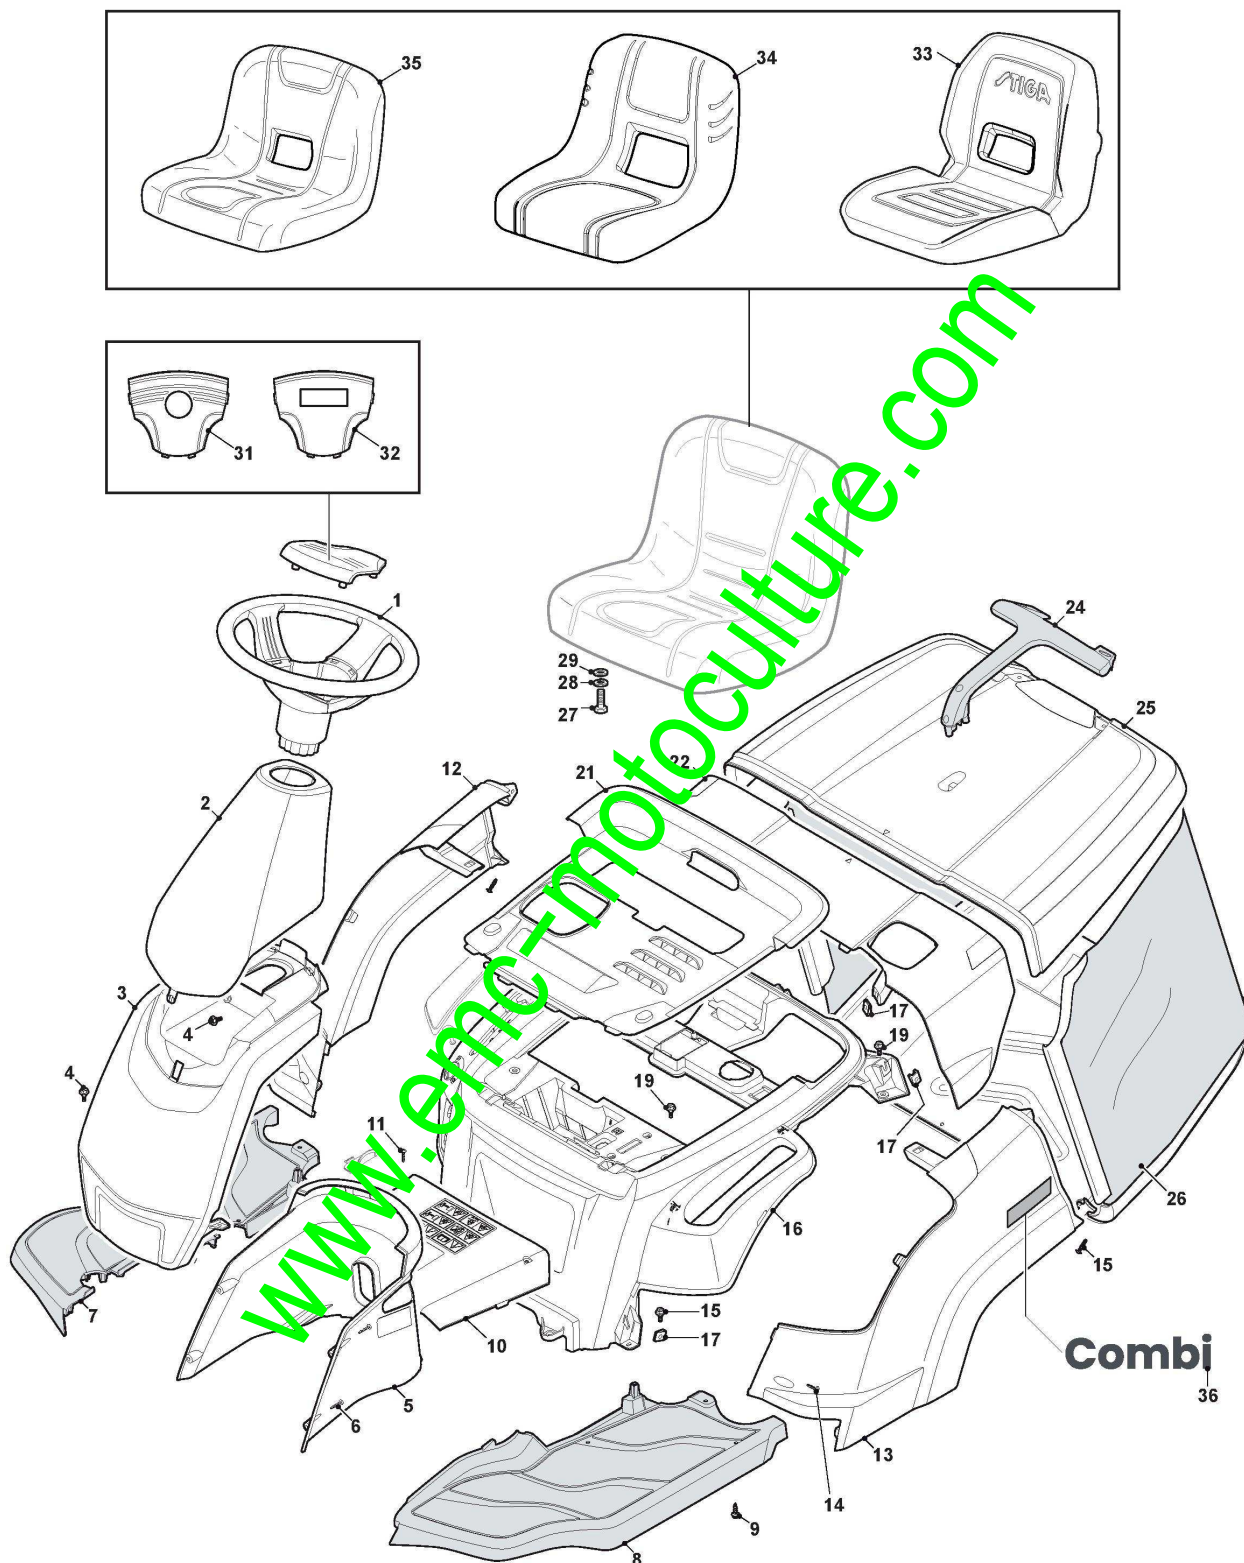

ALPINA

AT2 66 QA (2022)

2T0053404/A22

Spare parts list
Reservdelar
Repuestos
Ersatzteile
Pièces détachées
Reserve onderdelen
Catalogo ricambi

- Use ST. S.p.A. Genuine Spare Parts specified in the parts list for repair and/or replacement.
- The contents described in the parts list may change due to improvement.
- The drawings of the spare parts are only indicative And might Not represent the part in question exactly.
- The indications "right" - "left" - "front" - "rear" refer to the position of the operator when using the machine.
- When placing orders of parts for repair And/Or replacement, make sure that the illustrated parts list is the one applying to the machine's year of manufacture, as shown on the identification plate attached to the machine.

Carrosserie

Réf. N°	Q.té :	Code article	Description	Articles	De	Jusqu'à
1	1	325961220/0	Volant			
2	1	327110487/0	Couvre Tube De Direction, Noire			
3	1	327110537/0	Couvercle Avant, Noir			
4	4	125943016/0	Vis			
5	1	327110522/0	Couvercle Arrier, Noire			
6	4	112728300/0	Vis			
7	1	327500501/0	Marchepied Droit			
8	1	327500500/0	Marchepied Gauche			
9	14	112735402/0	Vis			
10	1	327110568/0	Couvre Central Noir			
11	2	112728300/0	Vis			
12	1	327110533/0	Couvre Roue Droit, Noire			
13	1	327110534/0	Couvre Roue Gauche, Noire			
14	6	112727801/0	Vis			
15	6	112728300/0	Vis			
16	1	327110521/1	Couvercle Noir			
17	10	112437507/0	Plaquette			
19	6	125943016/0	Vis			
21	1	327110481/1	Couvre Moteur Noir			
22	1	327110536/0	Couvre, Noire			
24	1	327394004/0	Poignée Noir			
25	1	327110535/0	Couvre-Bac Mobile, Noire			
26	1	184106074/0	Sac, Toile			
27	4	112793101/0	Vis			
28	4	112583500/0	Grower			
29	4	112523060/0	Rondelle			
31	1	325580503/0	Plaque Volant			
34	1	125722487/0	Siege			
36	2	114372971/0	Etiquette de désignation "COMBI"	Only for STIGA Brand		