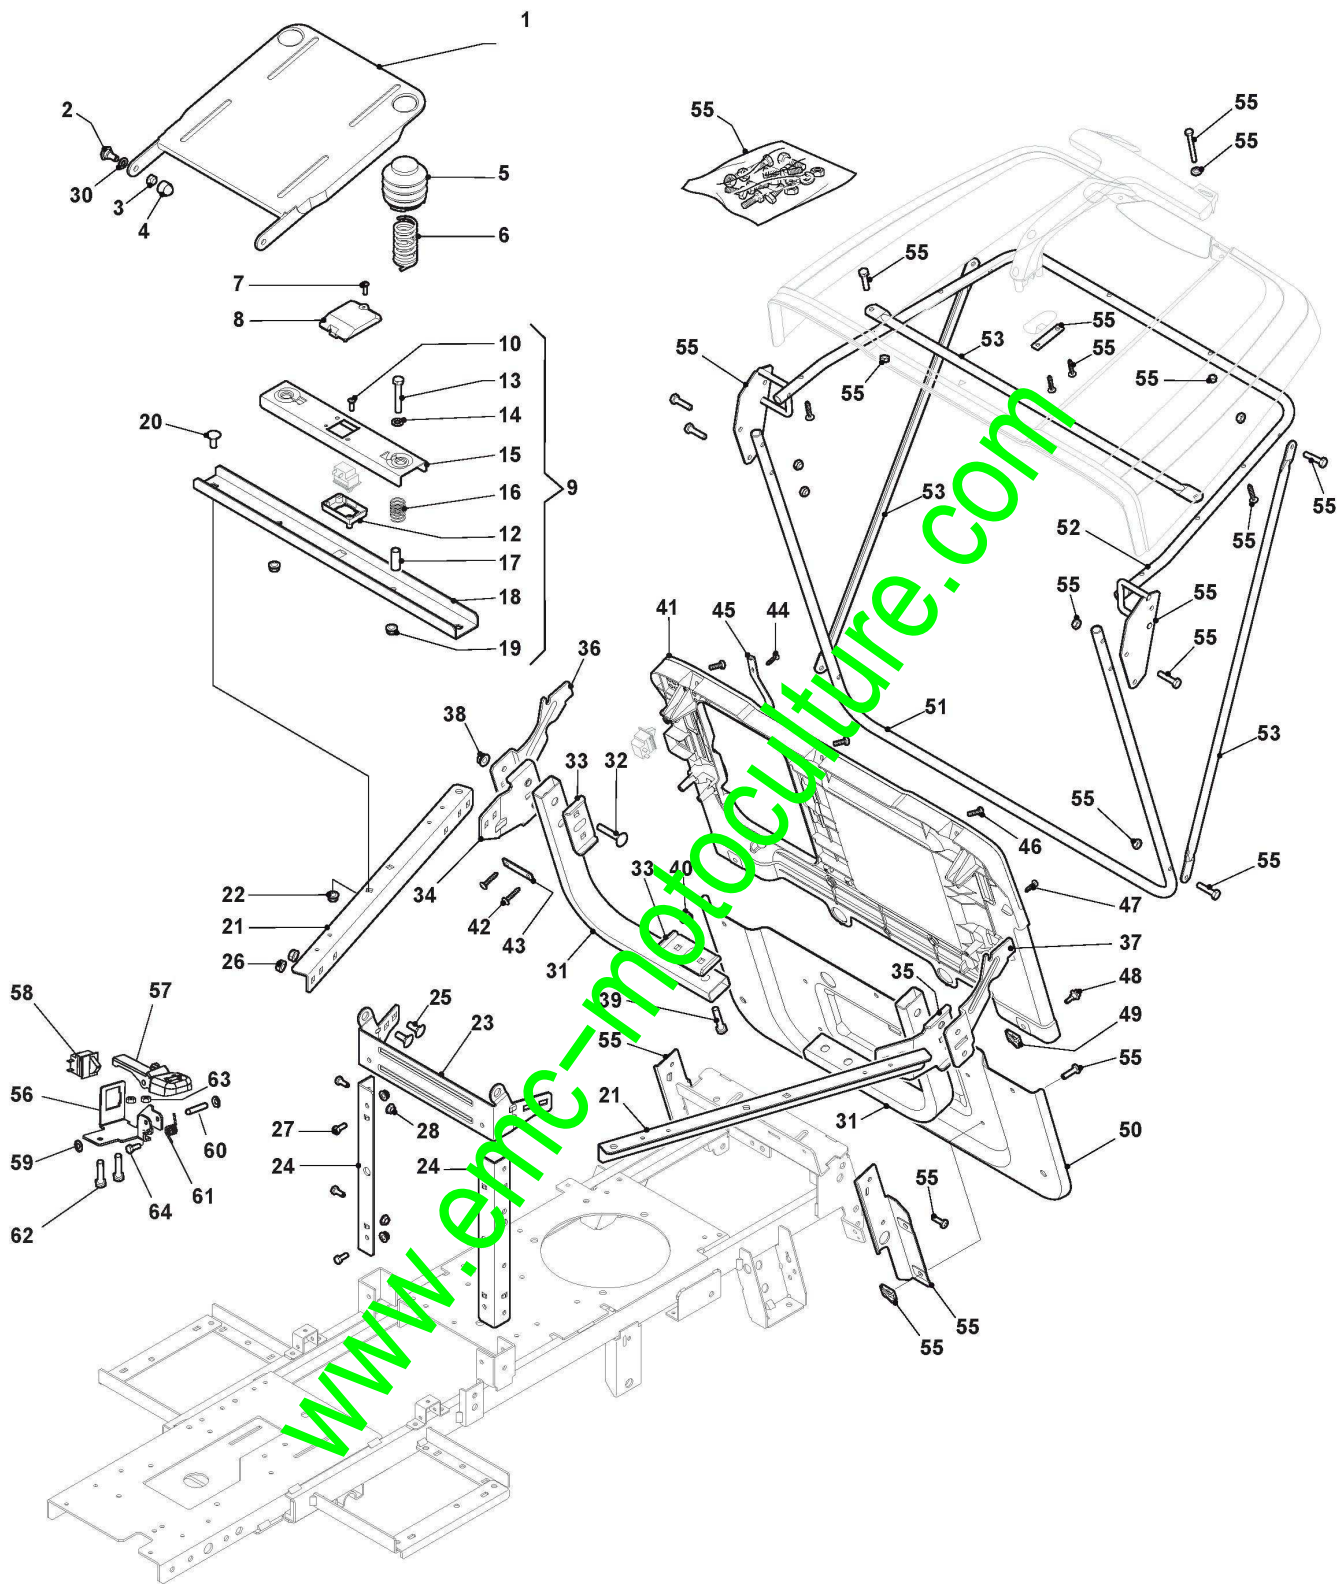

ALPINA

AT2 66 QA (2022)

2T0053404/A22

Spare parts list
Reservdelar
Repuestos
Ersatzteile
Pièces détachées
Reserve onderdelen
Catalogo ricambi

- Use ST. S.p.A. Genuine Spare Parts specified in the parts list for repair and/or replacement.
- The contents described in the parts list may change due to improvement.
- The drawings of the spare parts are only indicative And might Not represent the part in question exactly.
- The indications "right" - "left" - "front" - "rear" refer to the position of the operator when using the machine.
- When placing orders of parts for repair And/Or replacement, make sure that the illustrated parts list is the one applying to the machine's year of manufacture, as shown on the identification plate attached to the machine.

Carrosserie

Réf. N°	Q.té :	Code article	Description	Articles	De	Jusqu'à
1	1	325961220/0	Volant			
2	1	327110487/0	Couvre Tube De Direction, Noire			
3	1	327110537/0	Couvercle Avant, Noir			
4	4	125943016/0	Vis			
5	1	327110522/0	Couvercle Arrier, Noire			
6	4	112728300/0	Vis			
7	1	327500501/0	Marchepied Droit			
8	1	327500500/0	Marchepied Gauche			
9	14	112735402/0	Vis			
10	1	327110568/0	Couvre Central Noir			
11	2	112728300/0	Vis			
12	1	327110533/0	Couvre Roue Droit, Noire			
13	1	327110534/0	Couvre Roue Gauche, Noire			
14	6	112727801/0	Vis			
15	6	112728300/0	Vis			
16	1	327110521/1	Couvercle Noir			
17	10	112437507/0	Plaquette			
19	6	125943016/0	Vis			
21	1	327110481/1	Couvre Moteur Noir			
22	1	327110536/0	Couvre, Noire			
24	1	327394004/0	Poignée Noir			
25	1	327110535/0	Couvre-Bac Mobile, Noire			
26	1	184106074/0	Sac, Toile			
27	4	112793101/0	Vis			
28	4	112583500/0	Grower			
29	4	112523060/0	Rondelle			
31	1	325580503/0	Plaque Volant			
34	1	125722487/0	Siege			
36	2	114372971/0	Etiquette de désignation "COMBI"	Only for STIGA Brand		