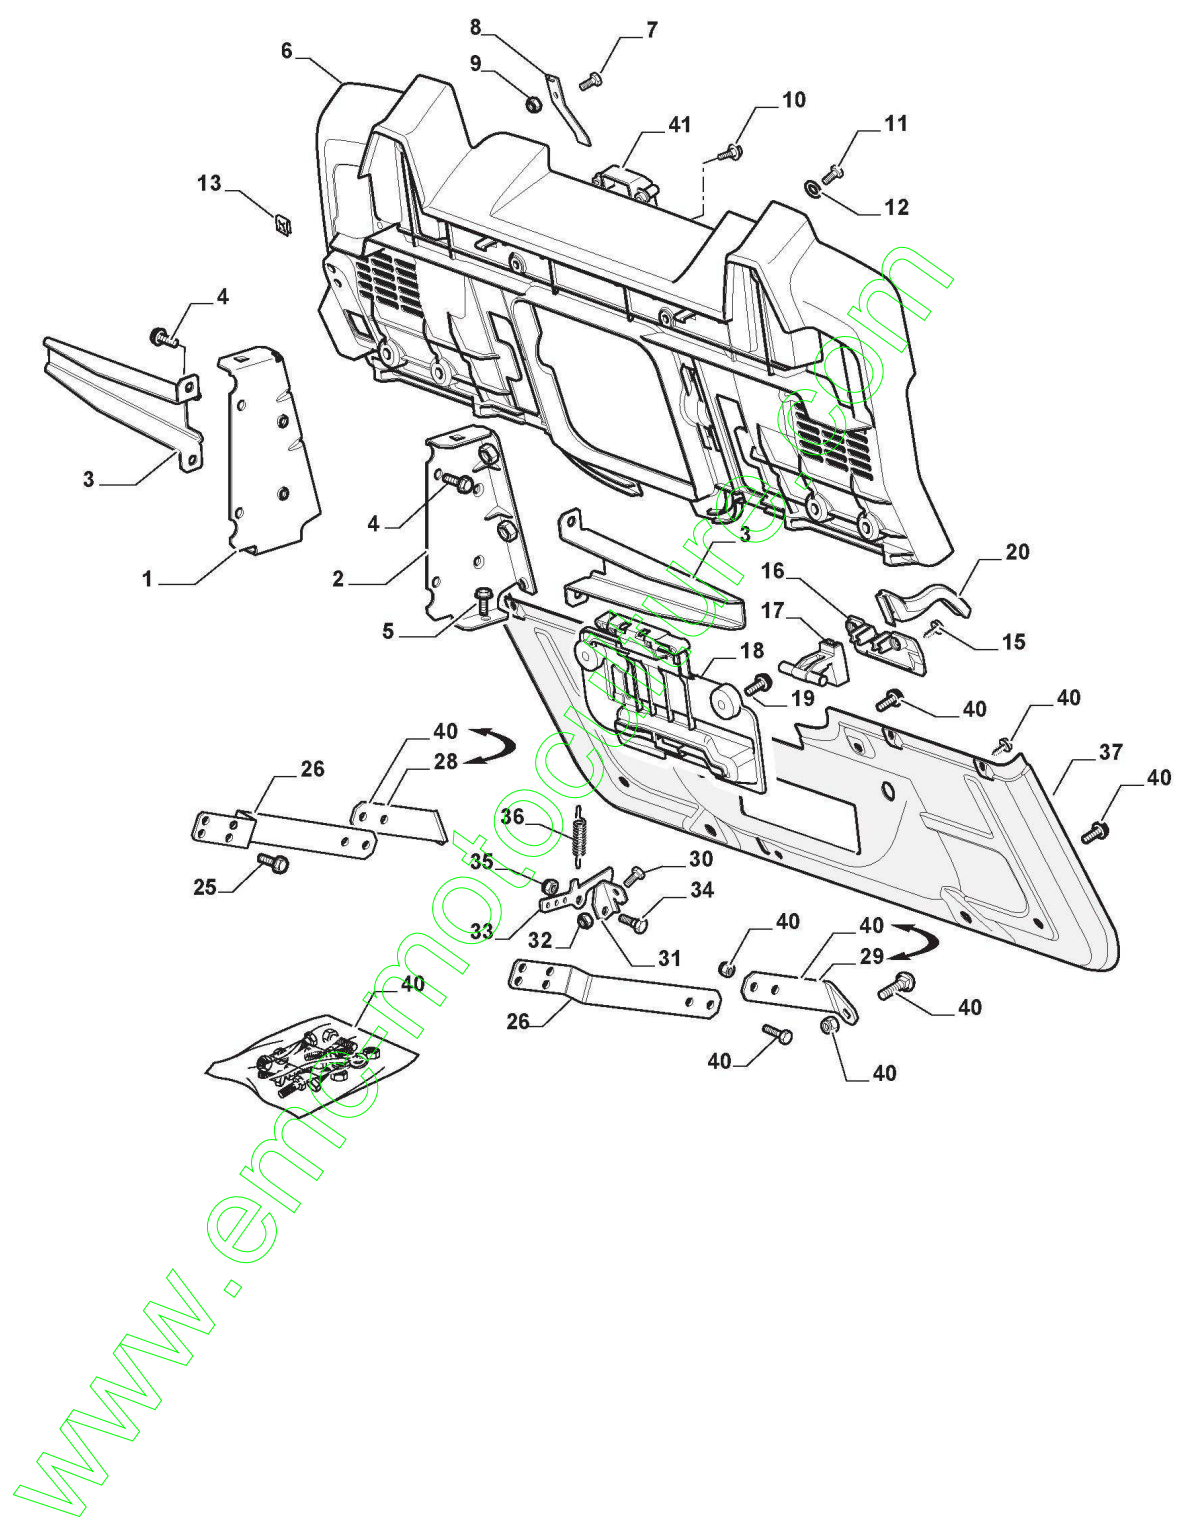

Frame - Rear Plate

Réf. N°	Q.té :	Code article	Description	Articles	De	Jusqu'à
1	1	325774501/0	Bride Droit			
2	1	325774507/0	Etrier Gauche			
3	2	325650163/0	Renforcement			
4	8	125943009/0	Vis			
5	2	125943009/0	Vis			
6	1	325547299/0	Plaque Arriere, Partie Superieur			
7	1	112789008/0	Vis			
8	1	127430554/0	Ressort			To
8	1	127430600/0	Ressort		From 01-Septem ber-2013	
9	1	112154330/0	Ecrou			
10	4	125943010/0	Vis			
11	6	112789008/0	Vis			
12	6	112521320/0	Rondelle			
13	6	112437503/0	Plaquette			
15	2	112728686/0	Vis			
16	1	325109522/0	Couvercle Protection			
17	1	325318276/0	Levier			
18	1	325785400/0	Support			To
18	1	325785428/0	Support		From 01-Septem ber-2012	
19	2	125943010/0	Vis			
20	1	325318277/0	Levier			
25	4	125943009/0	Vis			
26	2	325774521/0	Etrier			
28	1	325650151/0	Renforcement			
29	1	325650153/0	Renforcement			
30	1	112789008/0	Vis			
31	1	325755061/0	Etrier			
32	1	112154330/0	Ecrou			
33	1	325774533/0	Etrier			
34	1	125510080/1	Pivot			To
34	1	125510080/2	Pivot		From 01-Septem ber-2015	
35	1	112154510/0	Ecrou			
36	1	125430282/0	Ressort			
37	1	382547071/0	Plaque Arriere, Partie Inferieur			
40	1	382180121/0	Dotation Visserie			
41	1	325600107/0	Protection Micro			

www.emc-motoculture.com