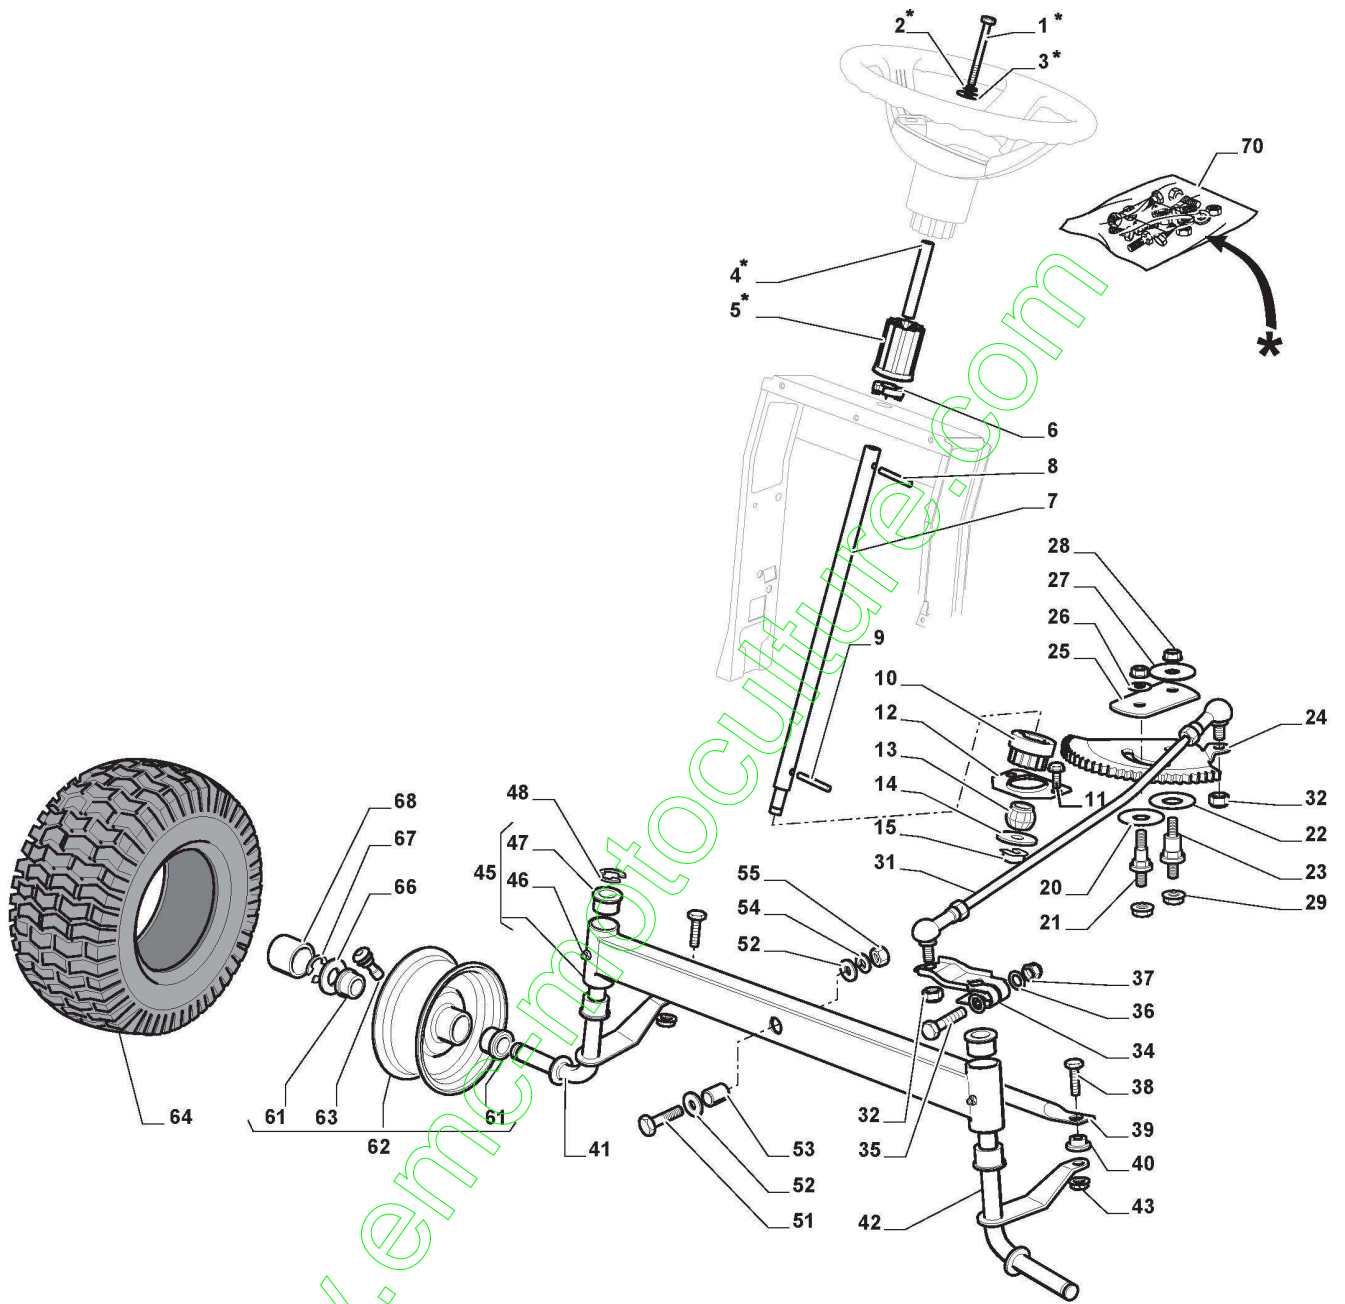

Barre De Direction

Réf. N°	Q.té :	Code article	Description	Articles	De	Jusqu'à
1	1	112692050/0	Vis			
2	1	112540260/0	Rondelle			
3	1	112523070/0	Rondelle			
4	1	125160047/0	Entretoise			
5	1	325785318/0	Support			
6	1	325038008/0	Douille			
7	1	125520007/0	Tube De Direction			
8	1	112620300/0	Goupille 6x50			
9	1	112622650/0	Goupille			
10	1	125570003/0	Pignon			
11	2	127943051/0	Vis			
12	1	325785213/1	Support			
13	1	325743000/0	Joint			
14	1	112521370/0	Rondelle			
15	1	112436030/0	Plaquette			
20	1	322672151/0	Rondelle Antifriction			
21	1	125510104/0	Pivot			
22	1	125670023/0	Rondelle			
23	1	125510109/0	Pivot			
24	1	325735519/0	Secteur Direction			
25	1	325547233/0	Plaquette			
26	1	112369500/0	Disque Elastique			
27	1	122160400/0	Disque Elastique			
28	2	112155010/0	Ecrou			
29	2	112154210/0	Ecrou			
31	1	382000566/1	Barre De Direction			
32	2	112156602/0	Ecrou			
34	1	325318243/0	Levier			
35	1	112692390/0	Vis			
36	2	112521360/0	Rondelle			
37	1	112156602/0	Ecrou			
38	2	125510103/0	Pivot			
39	1	325840029/0	Tirant			
40	2	325038007/0	Douille			
41	1	382230373/0	Fuseau Droit			
42	1	382230375/0	Fuseau Gauche			
43	2	112155000/0	Ecrou			
45	1	382034030/0	Balancier Avec Douille Et Graisseur			
46	2	112379511/0	Graisseur			
47	4	125034002/1	Douille			
48	1	112001010/0	Anneau Benzing			
51	1	112692695/0	Vis			
52	2	112523100/0	Rondelle			
53	1	125160016/0	Entretoise			
53	1	125160016/1	Entretoise		From 01-Septem ber-2013	To
54	1	112587100/0	Grower			
55	1	112295300/0	Ecrou			
61	4	125122200/2	Roulement