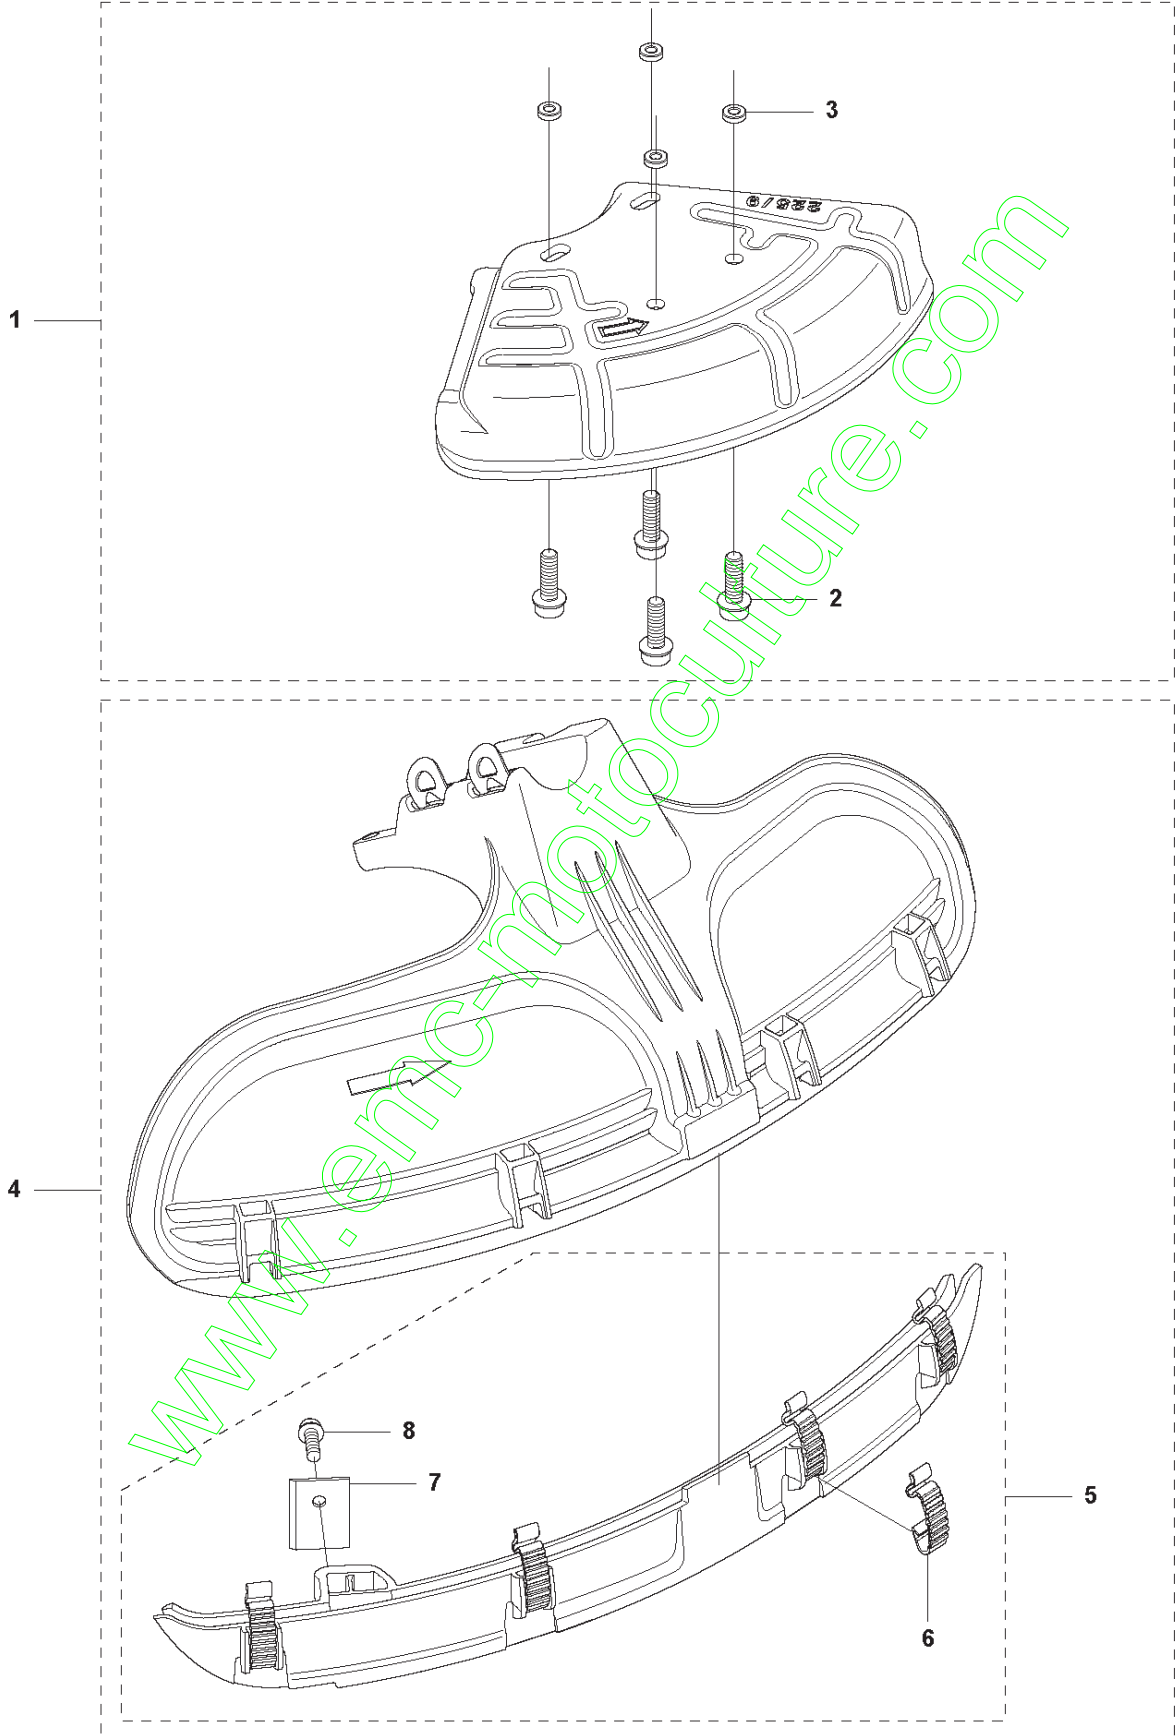

www.emc-motoculture.com

R4 2255
ACCESSORIES

Ref	Part No	Description	Remark	QTY	KIT
1	502 43 58-02	WINTER KIT	Winter kit Incl. Pos. 2-6	1	
2	544 96 16-01	WINTER COVER		1	1
3	537 35 10-01	AIR DUCT		1	1
4	503 21 07-16	SCREW IHSCT		1	1
5	544 87 03-01	COVER		1	1
6	537 41 08-01	FILTER		1	1
7	537 31 29-01	TRANSPORT GUARD		1	
8	544 35 91-01	TRANSPORT GUARD		1	

www.emc-motoculture.com

R2 BC2255
ACCESSORIES

ACCESSORIES

BC2255, 2011-01

Ref	Part No	Description	Remark	QTY	KIT
1	544 10 74-04	TRIMMER GUARD	BC Incl. Pos. 2-4	1	
2	537 28 53-01	BLADE		1	1
3	503 21 07-16	SCREW IHSCT		1	1
4	503 74 29-01	DECAL		1	1
5	544 16 03-02	GRASS BLADE GUARD	BC	1	

www.emc-motoculture.com

R3 2255
ACCESSORIES

Ref	Part No	Description	Remark	QTY	KIT
1	574 50 67-02	SAW BLADE GUARD	FC, FCW Incl. Pos. 2-3	1	
2	503 20 03-16	SCREW IHSCFM		4	1
3	574 03 95-01	LOCKING NUT		4	1
4	544 46 43-03	COMBI GUARD	BC Incl. Pos. 5-8	1	
5	544 46 44-03	COMBINATION GUARD	Incl. Pos. 6-8	1	4
6	537 38 72-01	SNAP		4	4, 5
7	503 79 88-01	BLADE		1	4, 5
8	503 21 07-16	SCREW IHST		1	4, 5

www.emc-motoculture.com

BEVEL GEAR

BC2255, 2011-01

Ref	Part No	Description	Remark	QTY	KIT
1	537 42 84-05	BEVEL GEAR	Incl. Pos. 2-13	1	
2	537 42 85-01	GEAR HOUSING		1	1
3	738 21 01-10	BALL BEARING		1	1
4	503 25 25-01	BALL BEARING		1	1
5	735 31 33-10	CIRCLIP		1	1
6	503 25 18-01	BEARING		1	1
7	735 31 17-00	CIRCLIP		1	1
8	735 31 31-10	CIRCLIP		1	1
9	502 43 46-01	GEAR WHEEL KIT	Kit	1	1
10	503 20 15-01	SCREW IHHM		1	1
11	725 53 72-65	SCREW IHSCM		2	1
12	501 36 59-01	ATTACHMENT PLATE		1	1
13	503 20 07-76	SCREW IHSCFM		1	1
14	537 18 95-01	SCREW		1	
15	537 35 14-01	DRIVER	Incl. Pos. 16	1	
16	537 24 03-01	GRASS SEALING		1	15
17	544 21 78-01	SUPPORT FLANGE		1	
18	503 22 73-01	NUT		1	