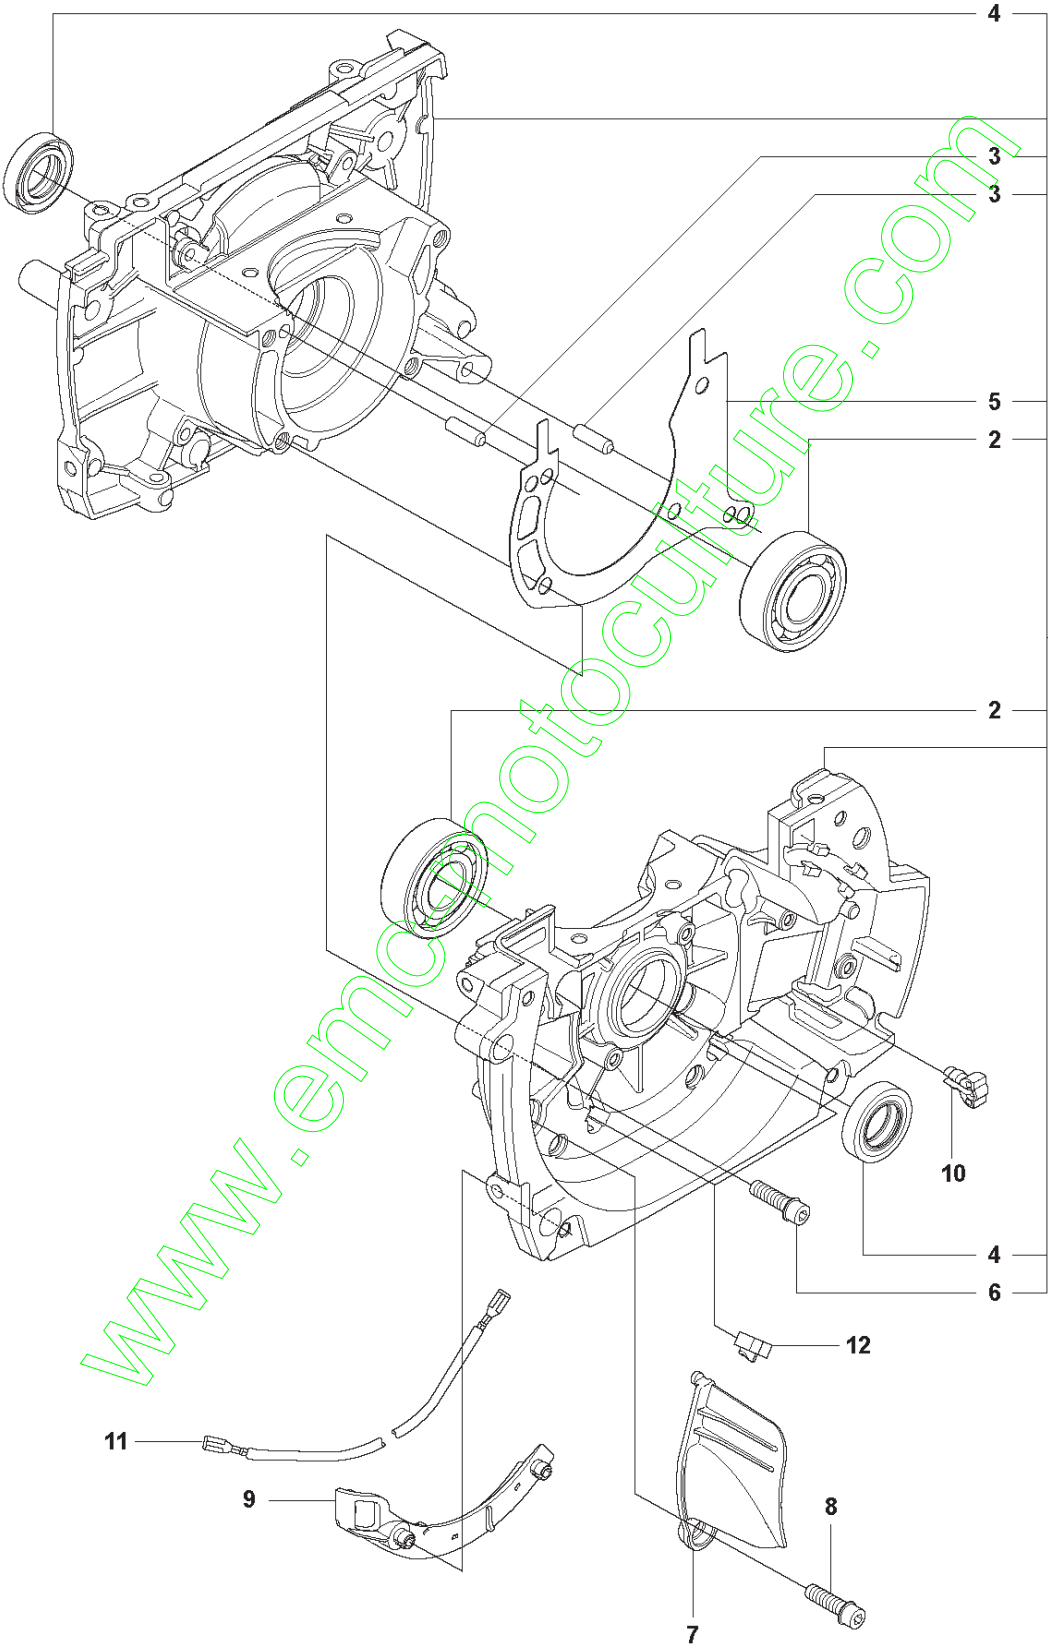

P 2255
CRANKCASE

CRANKCASE

BC2255, 2011-01

Ref	Part No	Description	Remark	QTY	KIT
1	544 95 25-01	CRANKCASE	Incl. Pos. 2-6	1	
2	503 25 08-01	BEARING		2	1
3	720 13 07-10	PARALLEL PIN		2	1
4	503 26 02-04	SEALING RING		2	1
5	537 34 67-01	CRANKCASE		1	1
6	725 53 33-55	SCREW IHSCM		5	1
7	544 09 45-01	NOZZLE		1	
8	503 20 25-16	SCREW IHSCM		1	
9	544 09 44-01	CABLE HOLDER		1	
10	540 07 01-01	RETAINER		1	
11	544 33 18-01	SHORT CIRCUIT CABLE		1	
12	501 04 44-01	RETAINER		2	

www.emc-motoculture.com