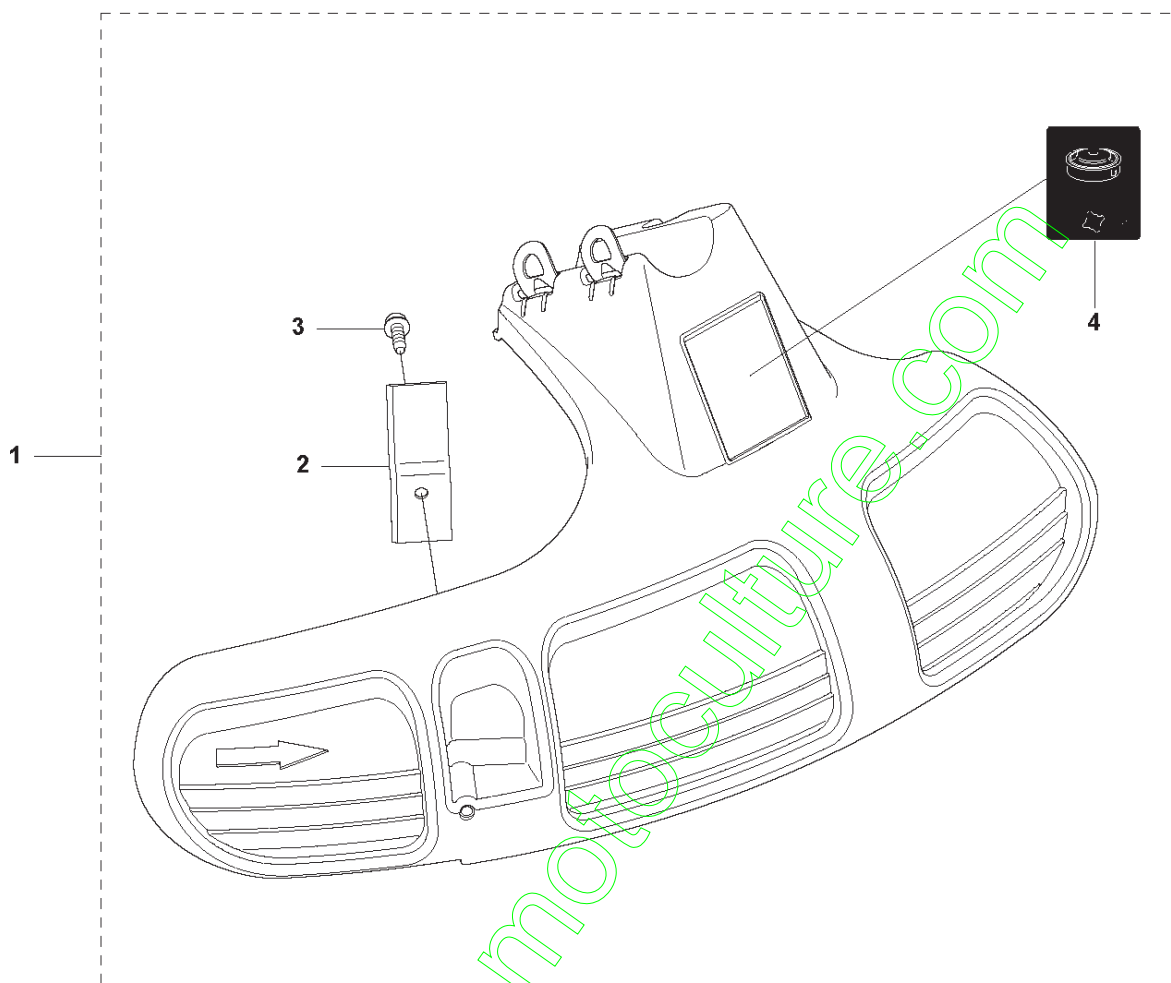

R2 BC2255
ACCESSORIES

ACCESSORIES

BC2255, 2011-01

Ref	Part No	Description	Remark	QTY	KIT
1	544 10 74-04	TRIMMER GUARD	BC Incl. Pos. 2-4	1	
2	537 28 53-01	BLADE		1	1
3	503 21 07-16	SCREW IHSCT		1	1
4	503 74 29-01	DECAL		1	1
5	544 16 03-02	GRASS BLADE GUARD	BC	1	

www.emc-motoculture.com