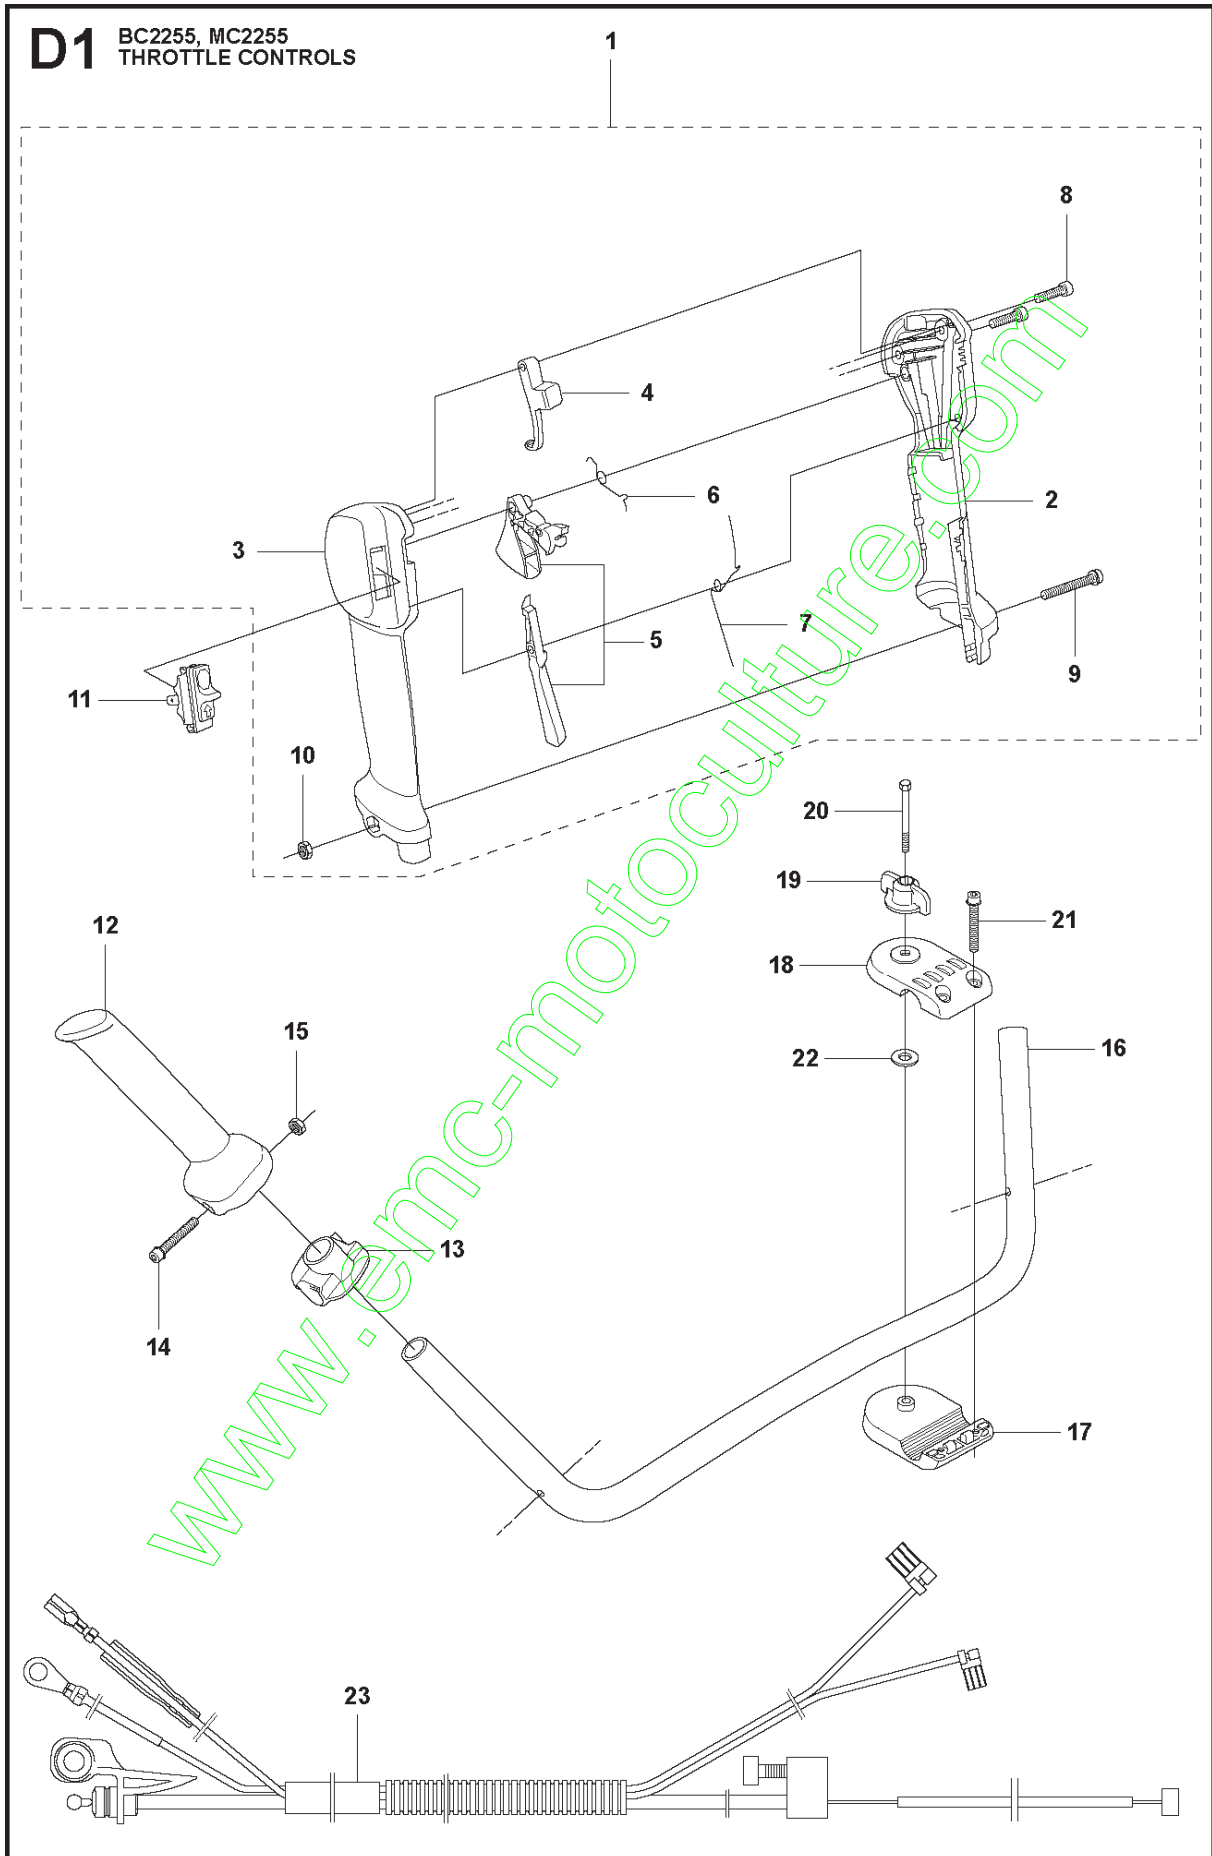

D1 BC2255, MC2255
THROTTLE CONTROLS

THROTTLE CONTROLS

BC2255, 2011-01

Ref	Part No	Description	Remark	QTY	KIT
1	504 20 98-05	THROTTLE HANDLE ASSY	Incl. Pos. 2-10	1	
2	537 18 08-12	HANDLE HALF		1	1
3	537 18 07-12	HANDLE HALF		1	1
4	537 16 07-02	STARTER THROTTLE LOC		1	1
5	506 49 77-02	THROTTLE CONTROL	Kit	1	1
6	537 17 42-01	SPRING THROTTLE TRIG		1	1
7	537 17 43-01	SPRING		1	1
8	503 21 66-18	SCREW IHSC T		2	1
9	503 20 07-35	SCREW IHSCFM		1	1
10	503 22 10-13	HEXAGON NUT		1	1
11	537 41 90-01	SWITCH		1	
12	537 17 28-09	HANDLE		1	
13	537 17 29-02	BRACKET		1	
14	503 20 02-45	SCREW IHSCFM		1	
15	731 23 14-05	HEXAGON NUT		1	
16	503 95 86-03	HANDLEBAR		1	
17	537 12 91-02	HANDLEBAR BRACKET		1	
18	537 12 90-02	HANDLEBAR BRACKET		1	
19	502 21 93-01	TURNING KNOB		1	
20	725 23 84-85	SCREW EHHM		1	
21	503 20 07-78	SCREW IHSCFM		2	
22	502 28 21-01	WASHER		1	
23	544 20 31-01	WIRING	BC, MC	1	
23	544 20 31-02	WIRING	FC	1	

www.emc-motoculture.com