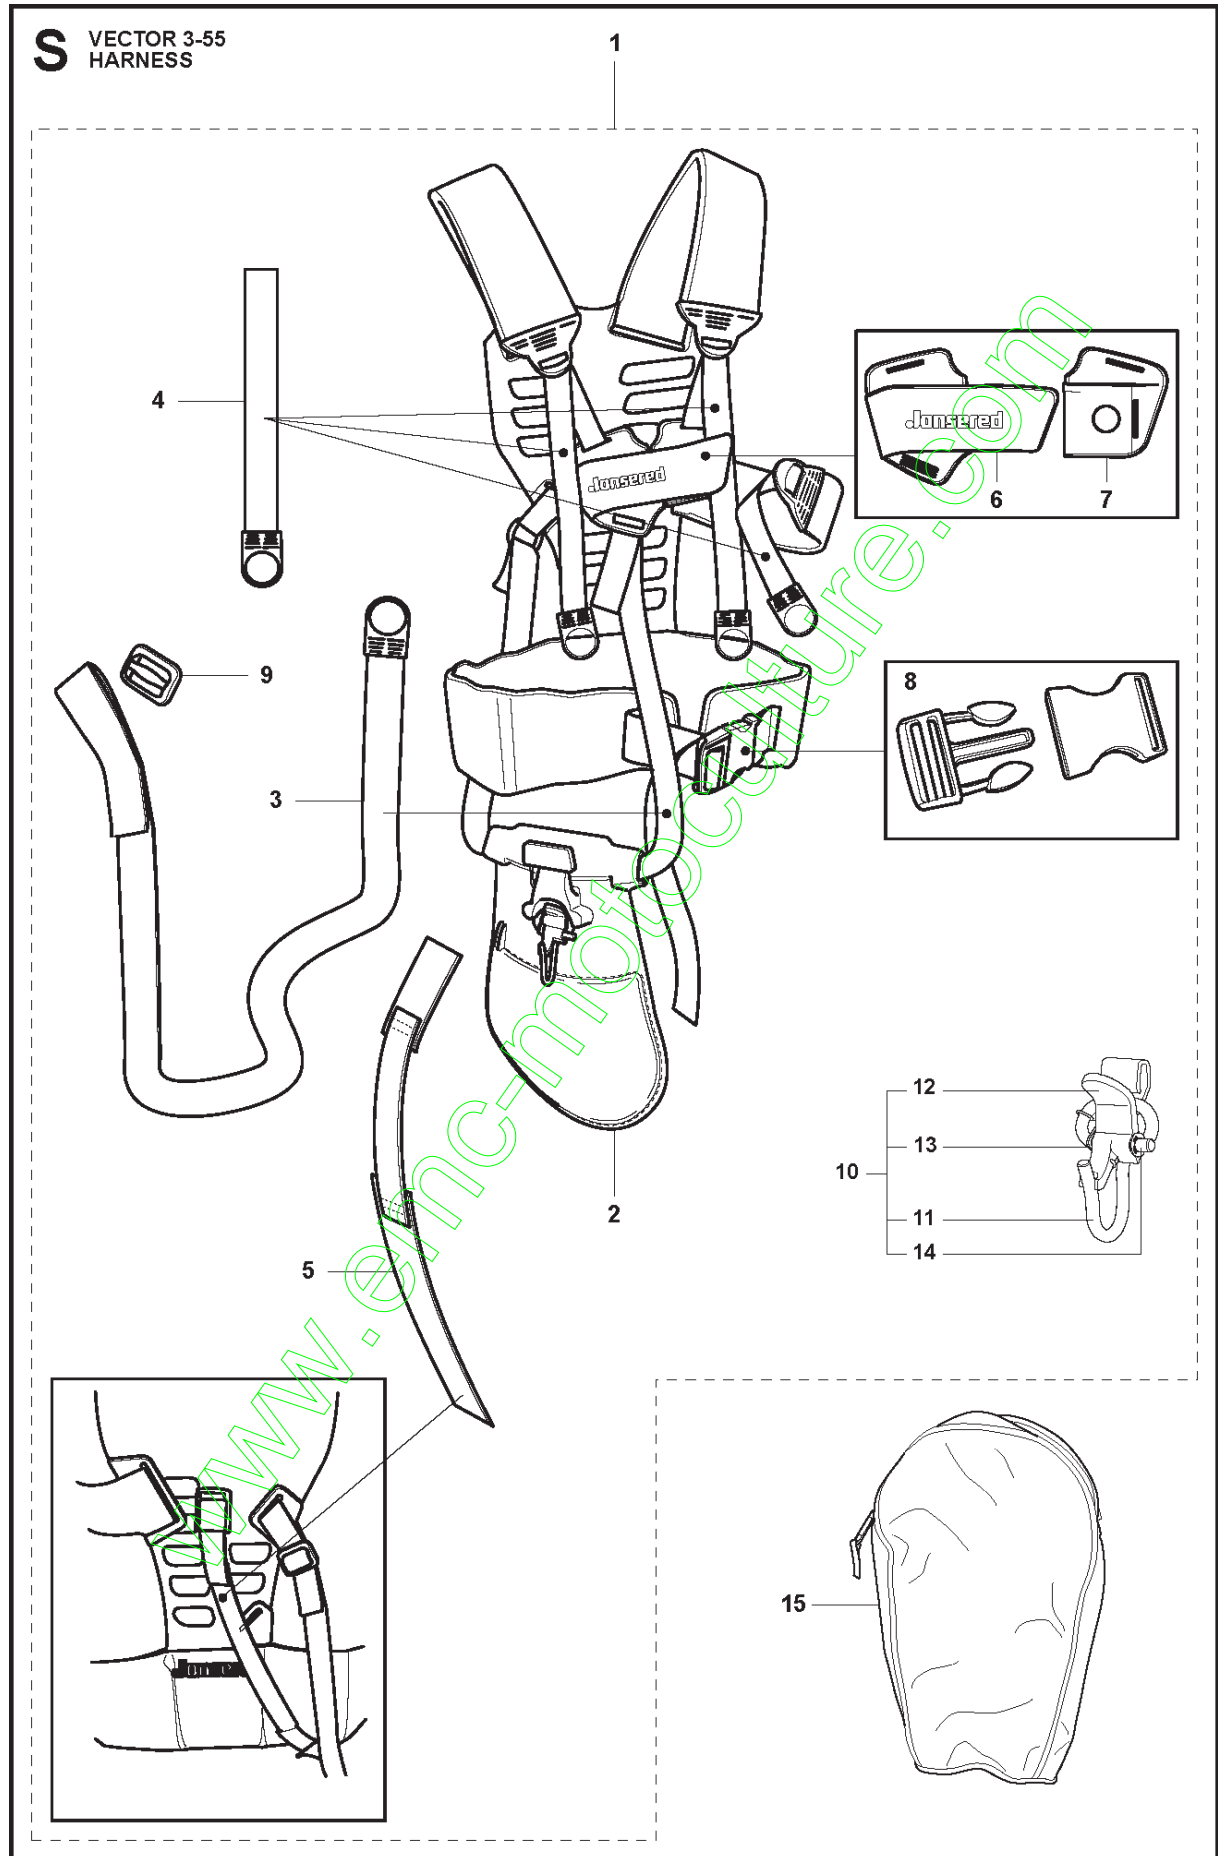

www.emc-motoculture.com

HARNESS

BC2255, 2011-01

Ref	Part No	Description	Remark	QTY	KIT
1	504 04 53-01	HARNESS	Incl. Pos. 2-14	1	
2	544 90 17-02	HIP PAD		1	1
3	503 99 61-05	BAND		1	1
4	503 99 61-01	HARNESS		3	1
5	537 15 35-02	STRAP		1	1
6	537 27 70-01	FRONT PIECE		1	1
7	537 27 69-01	FRONT PIECE		1	1
8	537 33 15-01	HARNESS		1	1
9	537 11 35-01	RETAINER		1	1
10	544 96 07-02	HARNESS	Incl. Pos. 11-14	1	1
11	502 02 29-02	HARNESS		1	1, 10
12	502 02 30-02	HARNESS		1	1, 10
13	502 02 38-01	HARNESS		1	1, 10
14	735 31 09-20	HARNESS		1	1, 10
15	537 30 66-01	BAG	VECTOR 3-55 Tool bag	1	1