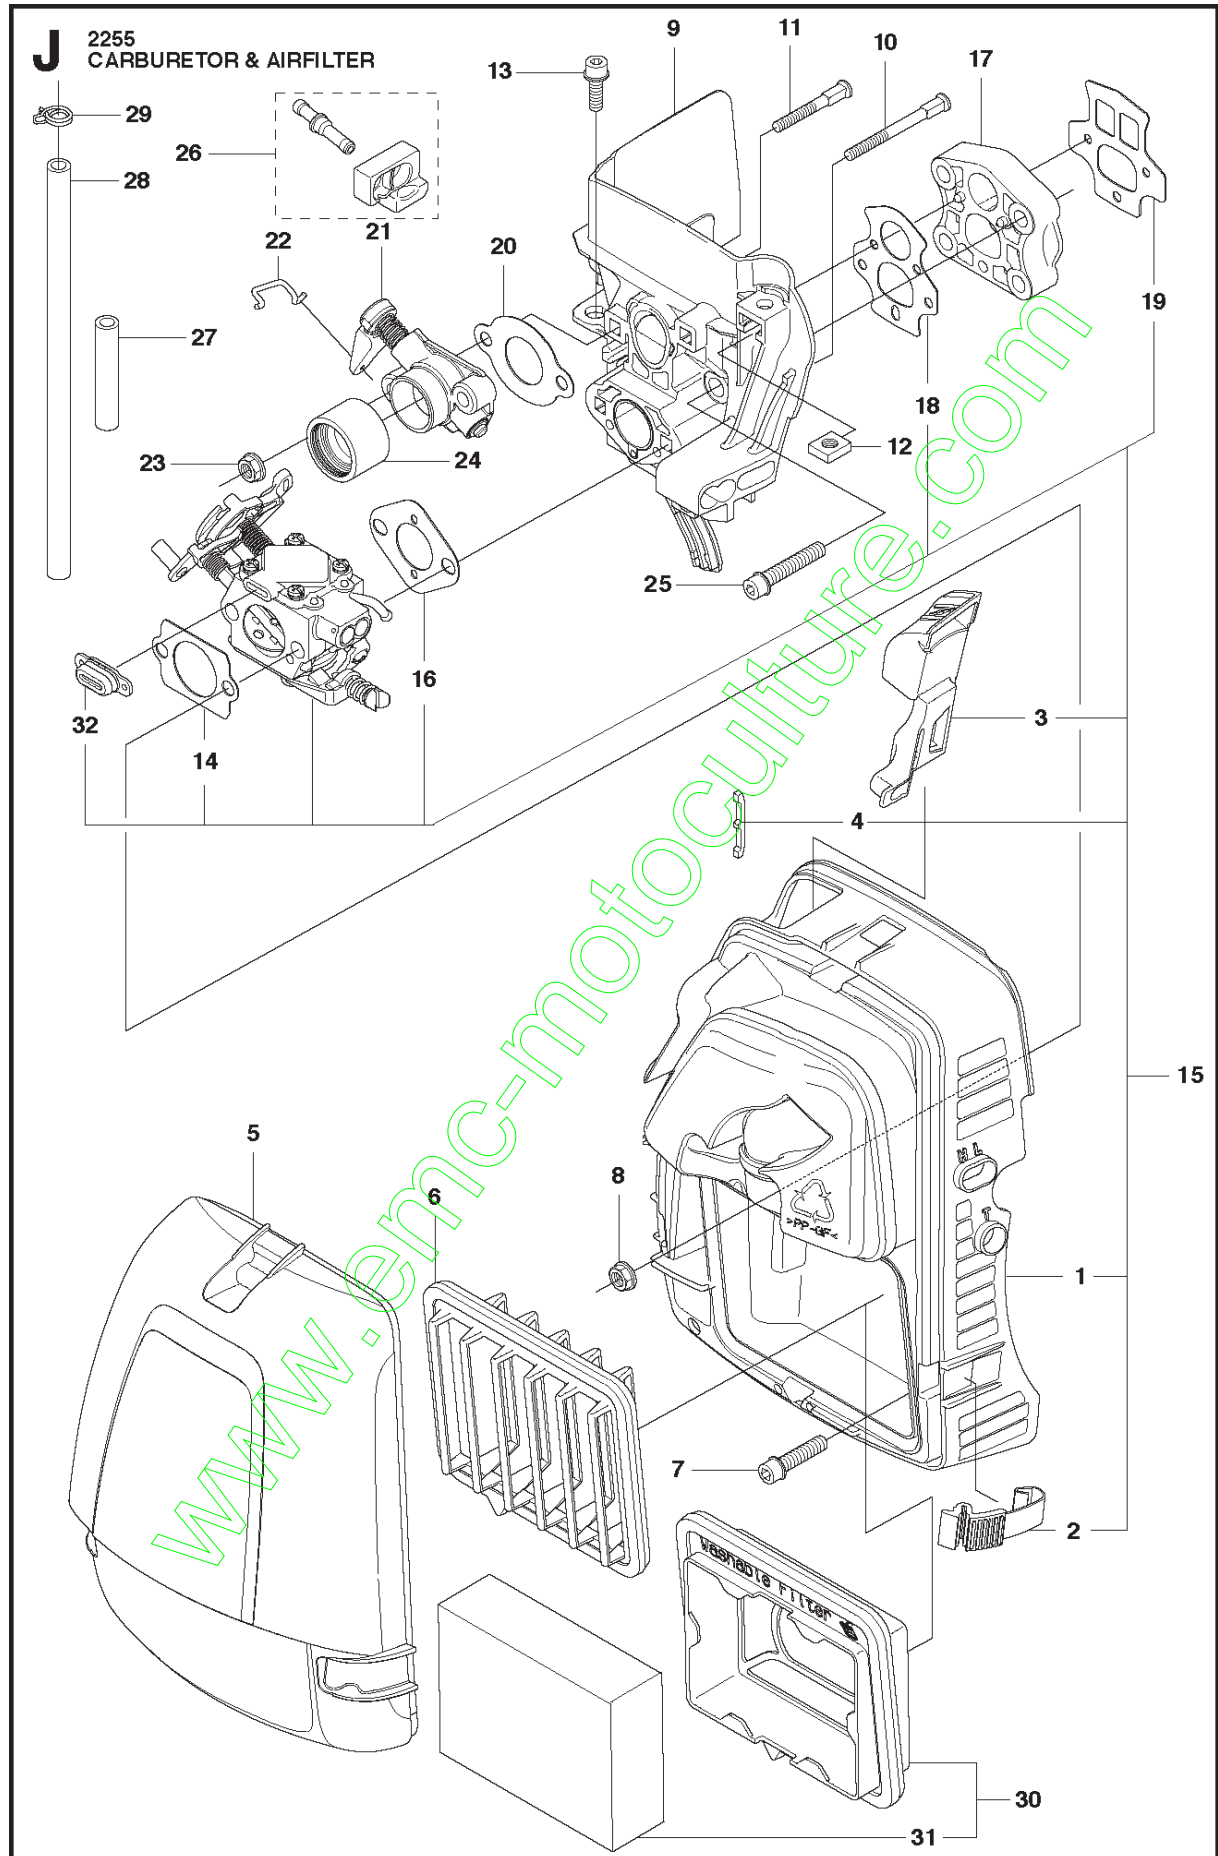

CARBURETOR & AIR FILTER

BC2255, 2011-01

Ref	Part No	Description	Remark	QTY	KIT
1	544 32 62-03	FILTER HOLDER ASSY		1	15
2	503 74 01-03	SNAP		3	1, 15
3	537 35 26-01	CHOKE CONTROL		1	1, 15
4	537 38 78-01	GROMMET		1	1, 15
5	544 27 86-01	FILTER COVER		1	
6	537 41 08-01	FILTER	Nylon 80/32 Winter	1	
6	537 41 08-02	FILTER	Nylon 44/27	1	
6	537 41 08-03	FILTER	Flock	1	
7	503 20 07-76	SCREW IHSCFM		2	
8	731 71 14-51	HEXAGON NUT FLANGE		2	
9	537 35 04-01	INSULATION WALL		1	
10	503 98 81-01	SCREW		2	
11	503 98 81-04	SCREW		2	
12	503 22 65-04	SQUARE NUT		1	
13	503 20 07-76	SCREW IHSCFM		1	
14	544 42 99-01	GASKET		1	15
15	586 15 41-01	CARBURETTOR KIT		1	
16	510 04 37-01	GASKET		1	15
17	544 04 33-01	MANIFOLD		1	
18	544 04 30-01	GASKET		1	15
19	544 04 31-01	GASKET		1	15
20	544 16 08-01	GASKET		1	
21	544 21 40-01	VALVE HOUSING		1	
22	544 84 78-01	LINK		1	
23	731 71 14-51	HEXAGON NUT FLANGE		2	
24	537 41 05-01	INLET PIPE		1	
25	503 20 07-80	SCREW IHSCFM		4	
26	544 16 15-01	GROMMET	Kit	1	
27	537 42 58-02	SUCTION HOSE		1	
28	544 32 49-14	FUEL HOSE		1	
29	544 34 86-01	HOSE CLAMP		1	
30	505 03 47-01	FILTER	BC, Incl. Pos. 31	1	
31	505 03 10-02	FILTER		1	30
32	577 96 93-01	SEALING PLUG		1	15

www.emc-motoculture.com