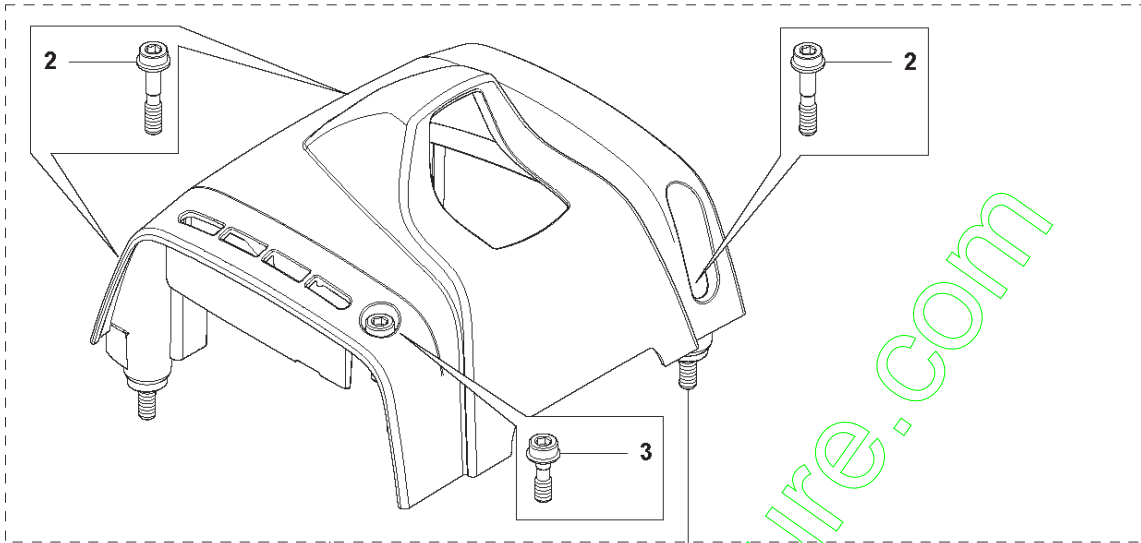

G2 2255
CYLINDER COVER

- 8 — BC 2200
- 8 — C 2200
- 8 — C 2200 W
- 8 — MC 2200

CYLINDER COVER

BC2255, 2011-01

Ref	Part No	Description	Remark	QTY	KIT
1	575 52 77-01	CYLINDER COVER ASSY	Spare part incl. Screws Pos. 2-3	1	
2	573 99 43-04	SCREW IHSCFMO	Captive Screw M5	3	1
3	573 99 43-01	SCREW IHSCFMO	Captive Screw M5	1	1
4	544 32 63-01	HEAT PROTECTOR		1	
5	503 20 07-76	SCREW IHSCFM		2	
6	505 49 26-02	PROTECTIVE COVER		1	
7	503 20 07-76	SCREW IHSCFM		2	
8	504 06 15-01	DECAL	FC	1	
8	504 06 15-02	DECAL	FCW	1	
8	504 06 15-03	DECAL	BC	1	
8	504 06 15-04	DECAL	MC	1	

www.emc-motoculture.com