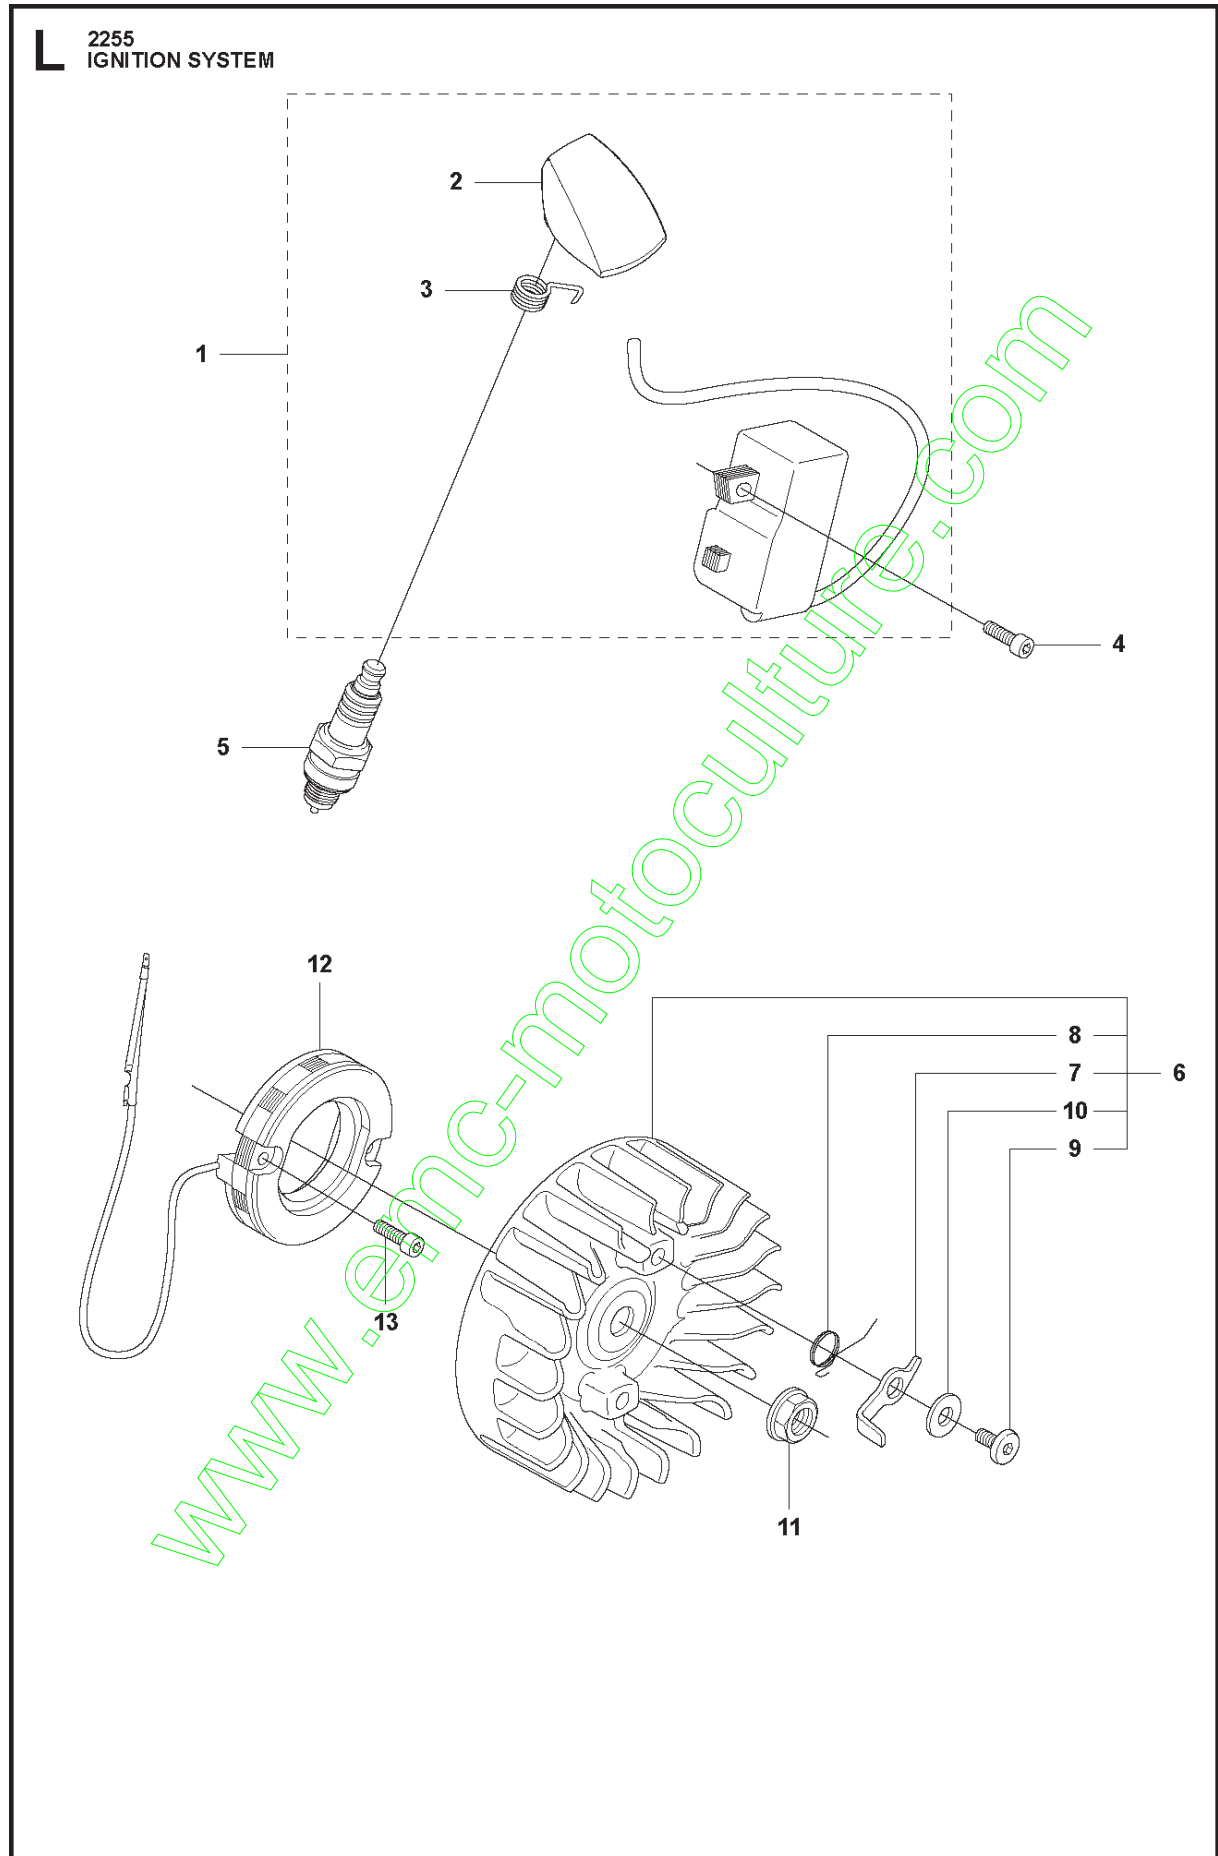

IGNITION SYSTEM

BC2255, 2011-01

Ref	Part No	Description	Remark	QTY	KIT
1	504 70 87-01	IGNITION MODULE	Pos. 2-3	1	
2	544 30 70-01	SPARK PLUG CAP		1	1
3	501 48 56-01	CONTACT SPRING		1	1
4	503 20 25-16	SCREW IHSCM		2	
5	503 23 51-11	SPARK PLUG	NGK BPMR7A	1	
6	537 24 05-01	FLYWHEEL ASSY	BC, FC, MC Incl. Pos. 7-10	1	
6	537 24 05-02	FLYWHEEL ASSY	FCW Incl. Pos. 7-10	1	
7	503 81 24-01	STARTER PAWL		2	6
8	503 81 29-01	SPRING		2	6
9	501 81 99-03	SCREW		2	6
10	503 23 00-42	WASHER		2	6
11	503 22 04-01	NUT		2	6
12	537 25 63-02	GENERATOR STATOR	FCW	1	
13	544 44 43-01	SCREW IH SCT	FCW	2	

www.emc-motoculture.com