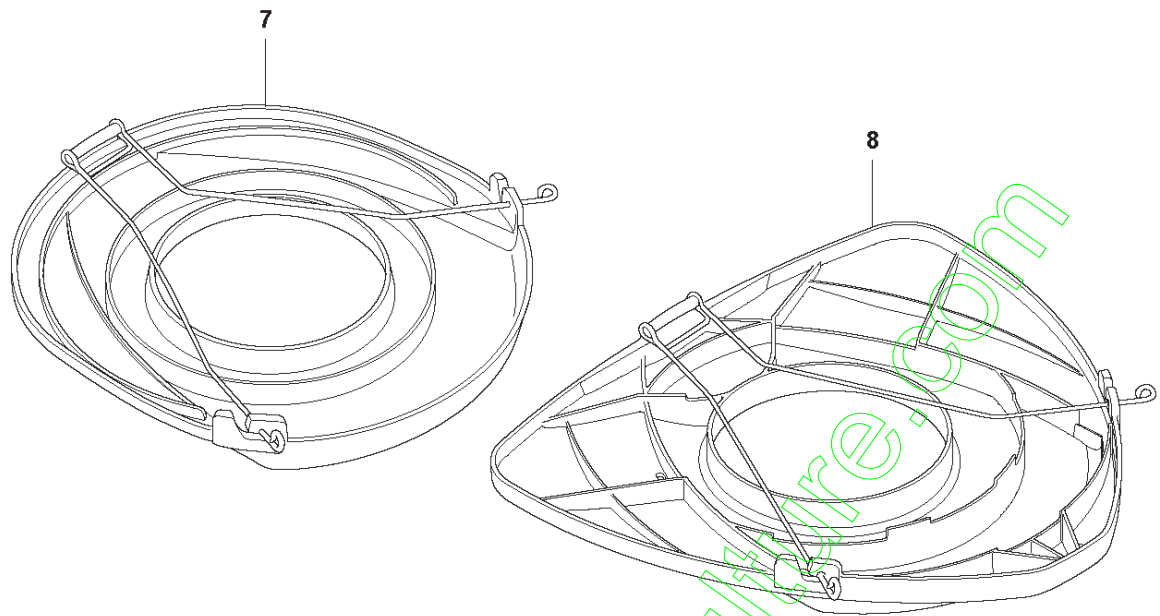

www.emc-motoculture.com

R6 BC2255
ACCESSORIES

ACCESSORIES

BC2255, 2011-01

Ref	Part No	Description	Remark	QTY KIT	
1	502 43 55-01	SAW BLADE GUARD	Incl. Pos. 2-7	1	
2	544 83 69-01	ADAPTER		1	1
3	574 52 03-01	CLAMP	Spare part incl. Screws Pos. 3	1	1
4	573 99 43-04	SCREW IHSCFMO	Captive Screw M5	2	1, 3
5	574 50 67-02	SAW BLADE GUARD	Incl. Pos. 6-7	1	1
6	503 20 03-16	SCREW IHSCFM		4	1, 5
7	574 03 95-01	LOCKING NUT		4	1, 5

www.emc-motoculture.com

R4 2255
ACCESSORIES

Ref	Part No	Description	Remark	QTY	KIT
1	502 43 58-02	WINTER KIT	Winter kit Incl. Pos. 2-6	1	
2	544 96 16-01	WINTER COVER		1	1
3	537 35 10-01	AIR DUCT		1	1
4	503 21 07-16	SCREW IHSCT		1	1
5	544 87 03-01	COVER		1	1
6	537 41 08-01	FILTER		1	1
7	537 31 29-01	TRANSPORT GUARD		1	
8	544 35 91-01	TRANSPORT GUARD		1	