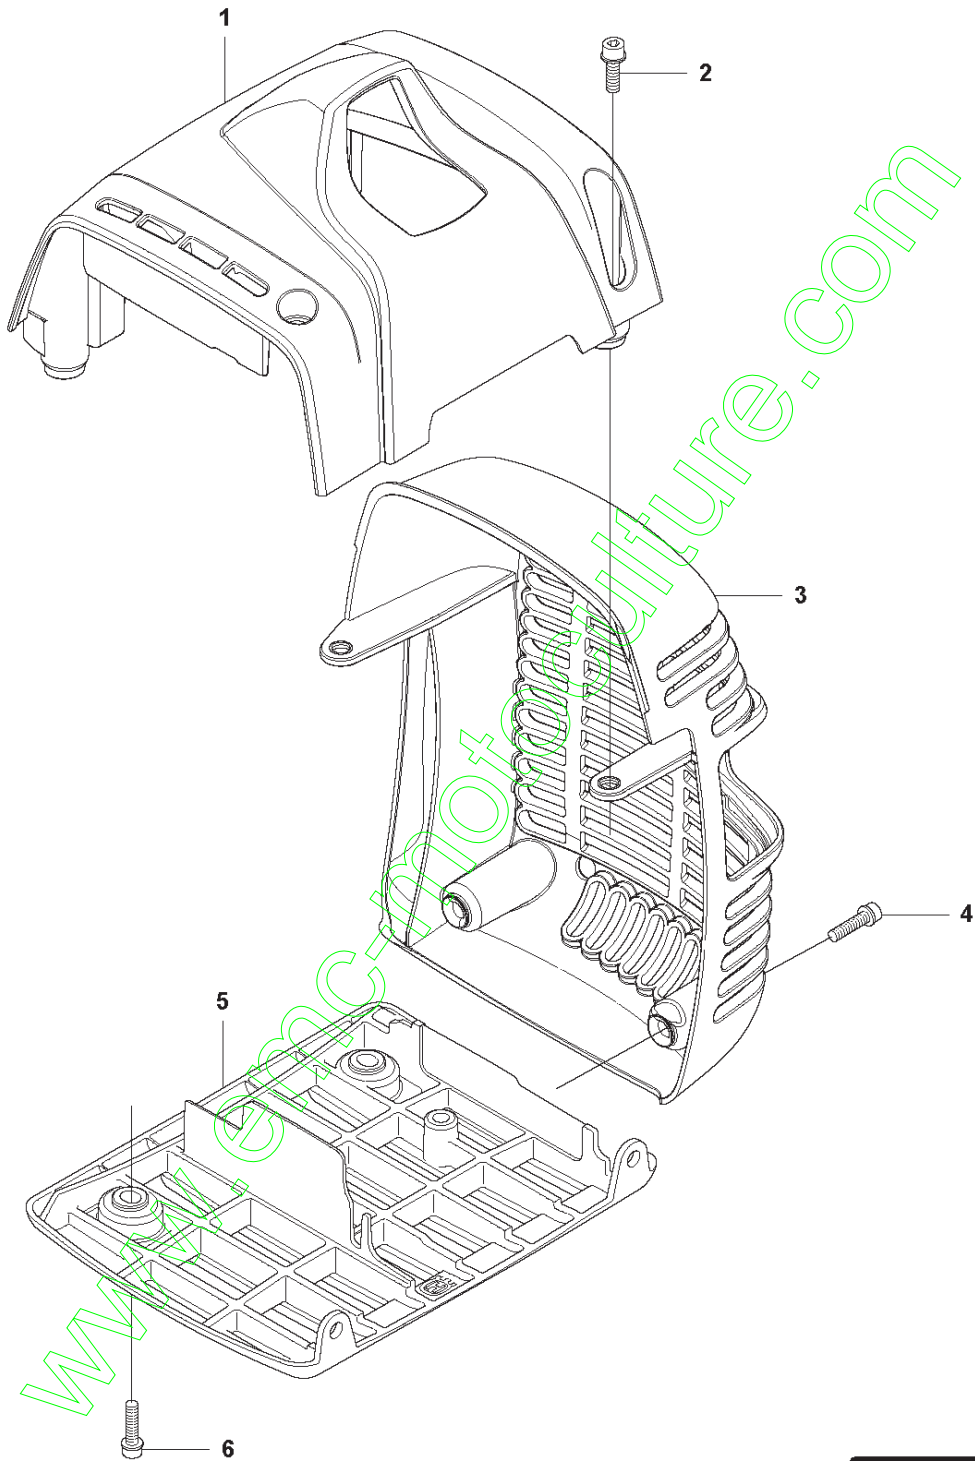

G1 2255
CYLINDER COVER

- 7 — BC 2255
- 7 — C 2255
- 7 — C 2255 W
- 7 — MC 2255

CYLINDER COVER

BC2255, 2011-01

Ref	Part No	Description	Remark	QTY KIT
1	544 32 61-01	CYLINDER COVER		1
2	503 20 07-76	SCREW IHSCFM		4
3	544 32 63-01	HEAT PROTECTOR		1
4	503 20 07-76	SCREW IHSCFM		2
5	505 49 26-02	PROTECTIVE COVER		1
6	503 20 07-76	SCREW IHSCFM		2
7	504 06 15-01	DECAL	FC	1
7	504 06 15-02	DECAL	FCW	1
7	504 06 15-03	DECAL	BC	1
7	504 06 15-04	DECAL	MC	1

www.emc-motoculture.com