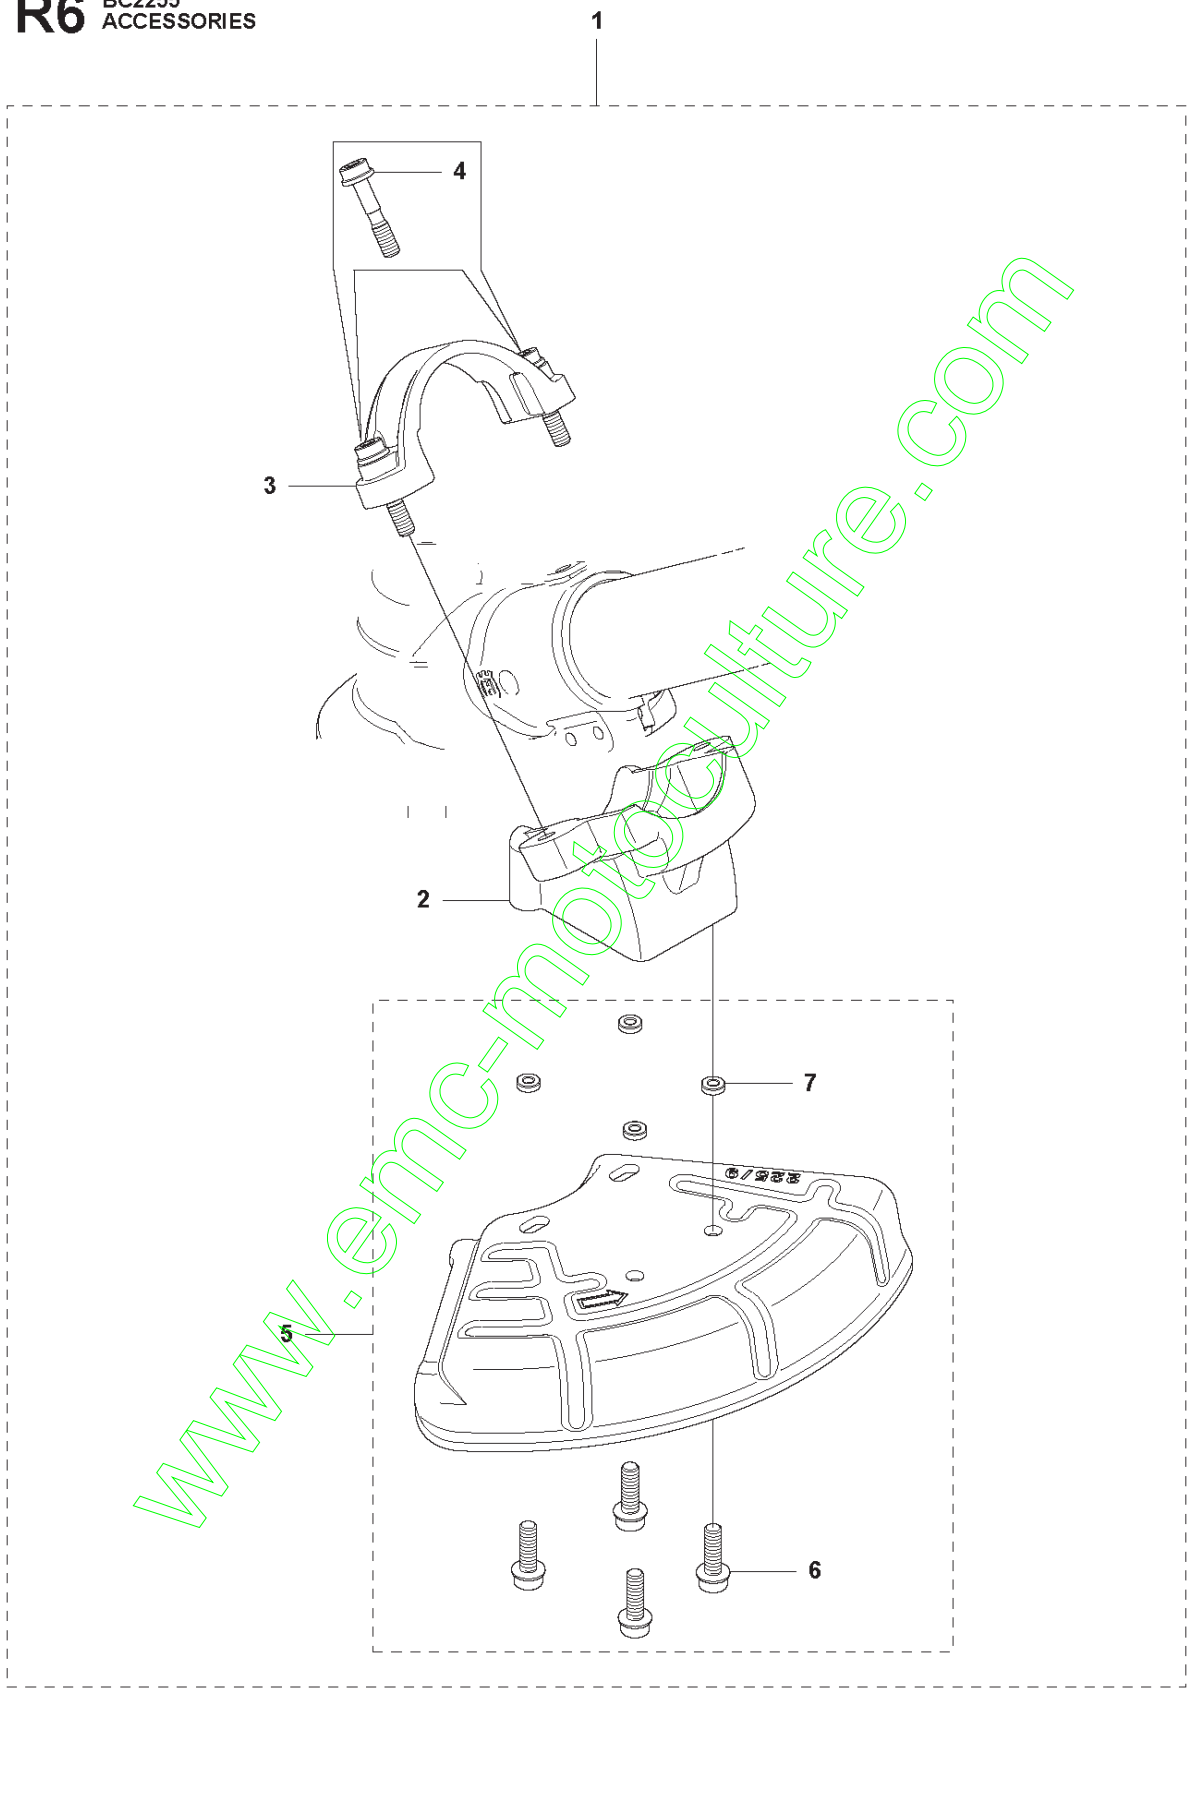

SPARE PARTS LIST

BRUSHCUTTERS/CLEARING SAWS

BC2255, 2011-01

www.emc-motoculture.com

ACCESSORIES

BC2255, 2011-01

Ref	Part No	Description	Remark	QTY	KIT
1	502 21 60-15	ACCESSORY BAG	Incl. Pos. 2-6	1	
2	501 60 02-03	SCREWDRIVER		1	1
3	502 11 46-03	KEY		1	1
4	502 21 58-01	L-NYCKEL	4mm	1	1
5	501 69 17-01	COMBINATION WRENCH		1	1
6	502 28 59-01	STOP		1	1
7	503 55 86-05	SPANNER	5mm	1	
8	501 19 22-01	TOOL CASING		1	
9	503 97 64-01	GREASE		1	
10	503 80 17-01	GREASE		1	

www.emc-motoculture.com

R6 BC2255
ACCESSORIES

ACCESSORIES

BC2255, 2011-01

Ref	Part No	Description	Remark	QTY KIT	
1	502 43 55-01	SAW BLADE GUARD	Incl. Pos. 2-7	1	
2	544 83 69-01	ADAPTER		1	1
3	574 52 03-01	CLAMP	Spare part incl. Screws Pos. 3	1	1
4	573 99 43-04	SCREW IHSCFMO	Captive Screw M5	2	1, 3
5	574 50 67-02	SAW BLADE GUARD	Incl. Pos. 6-7	1	1
6	503 20 03-16	SCREW IHSCFM		4	1, 5
7	574 03 95-01	LOCKING NUT		4	1, 5

www.emc-motoculture.com

R4 2255
ACCESSORIES

Ref	Part No	Description	Remark	QTY	KIT
1	502 43 58-02	WINTER KIT	Winter kit Incl. Pos. 2-6	1	
2	544 96 16-01	WINTER COVER		1	1
3	537 35 10-01	AIR DUCT		1	1
4	503 21 07-16	SCREW IHSCT		1	1
5	544 87 03-01	COVER		1	1
6	537 41 08-01	FILTER		1	1
7	537 31 29-01	TRANSPORT GUARD		1	
8	544 35 91-01	TRANSPORT GUARD		1	