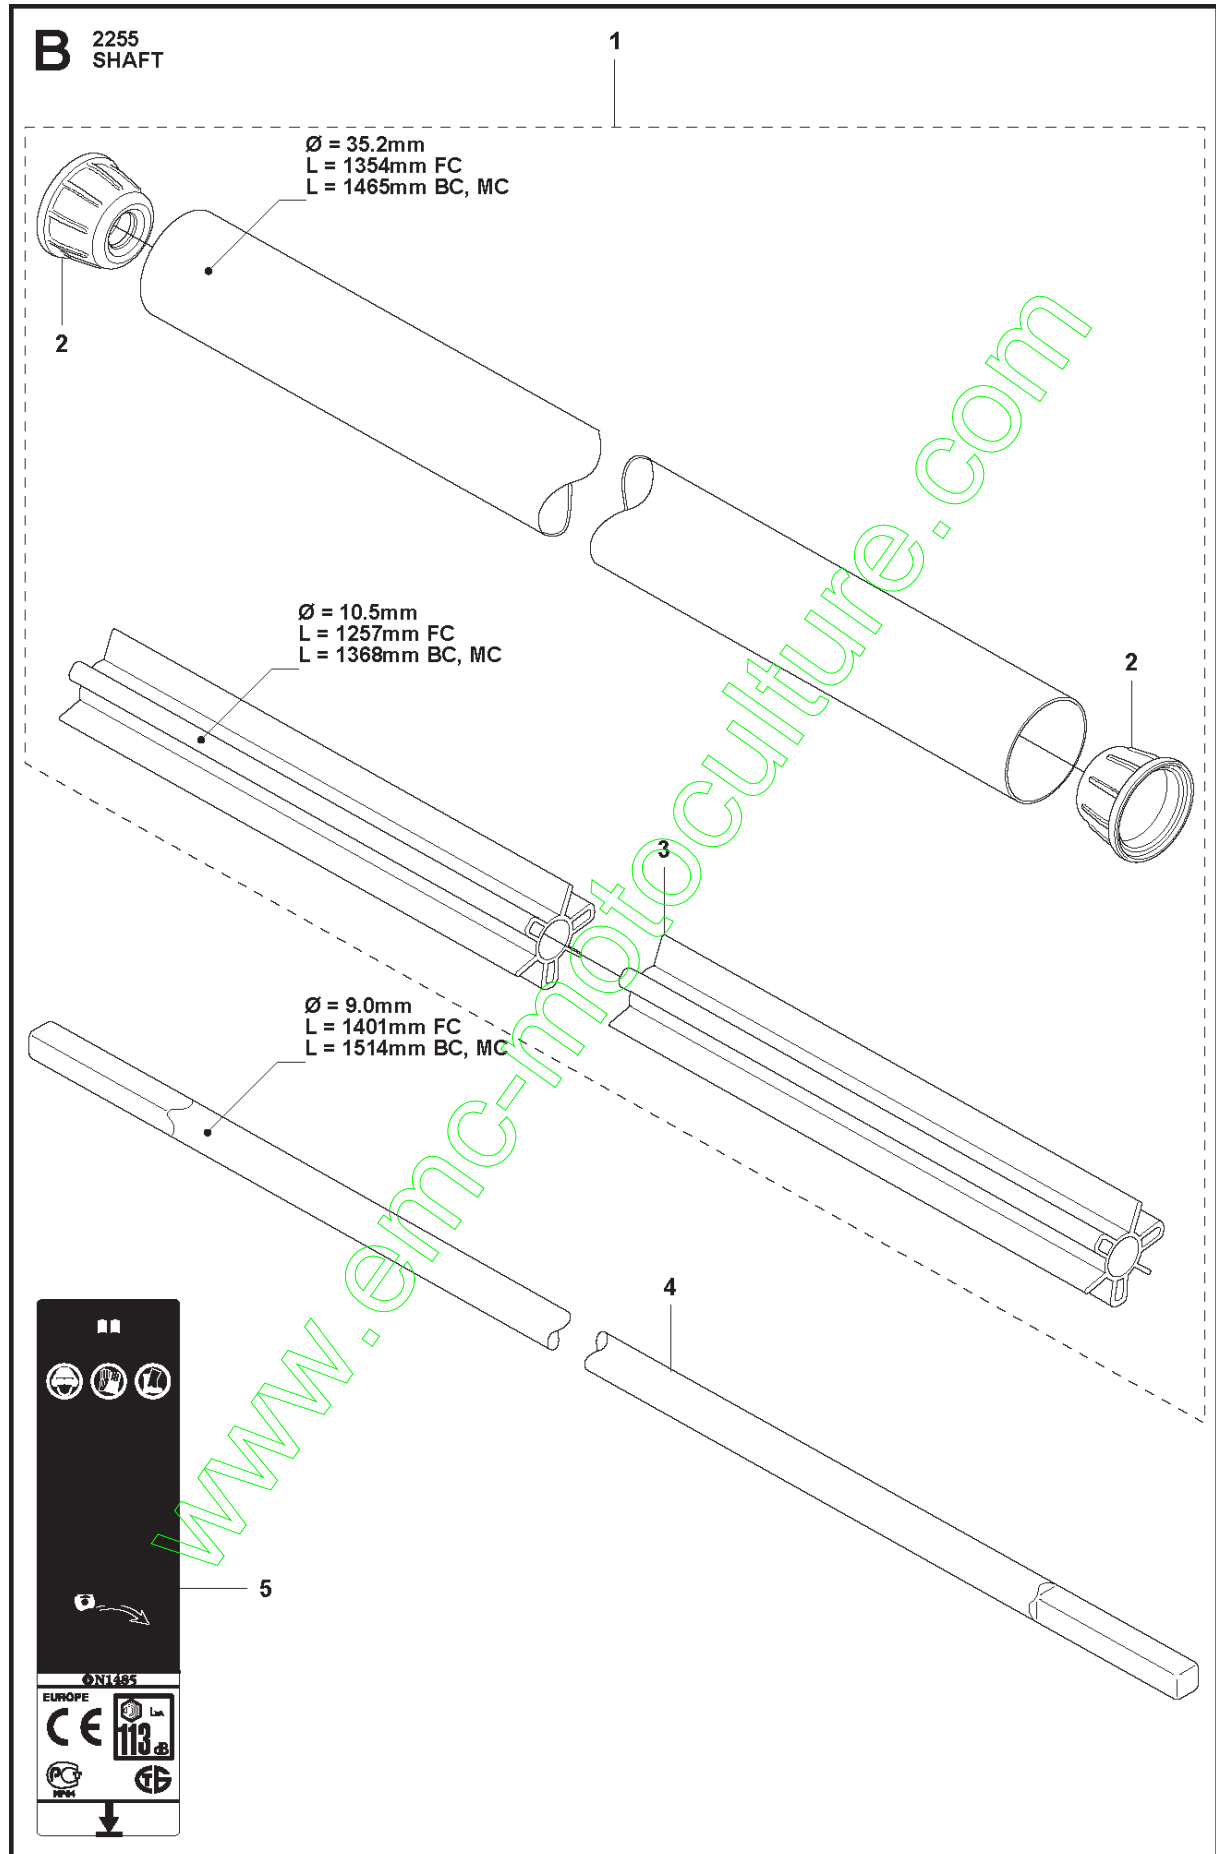

www.emc-motoculture.com

Ref	Part No	Description	Remark	QTY	KIT
1	502 25 94-03	TUBE	Incl. Pos. 2-3	1	
2	544 32 05-01	SPACER		2	1
3	544 86 85-02	BEARING SHAFT	L=1368mm, Ø=10.5mm	1	1
4	544 15 67-02	DRIVE SHAFT	L=1514mm, Ø=9.0mm	1	
5	537 29 47-10	LABEL		1	