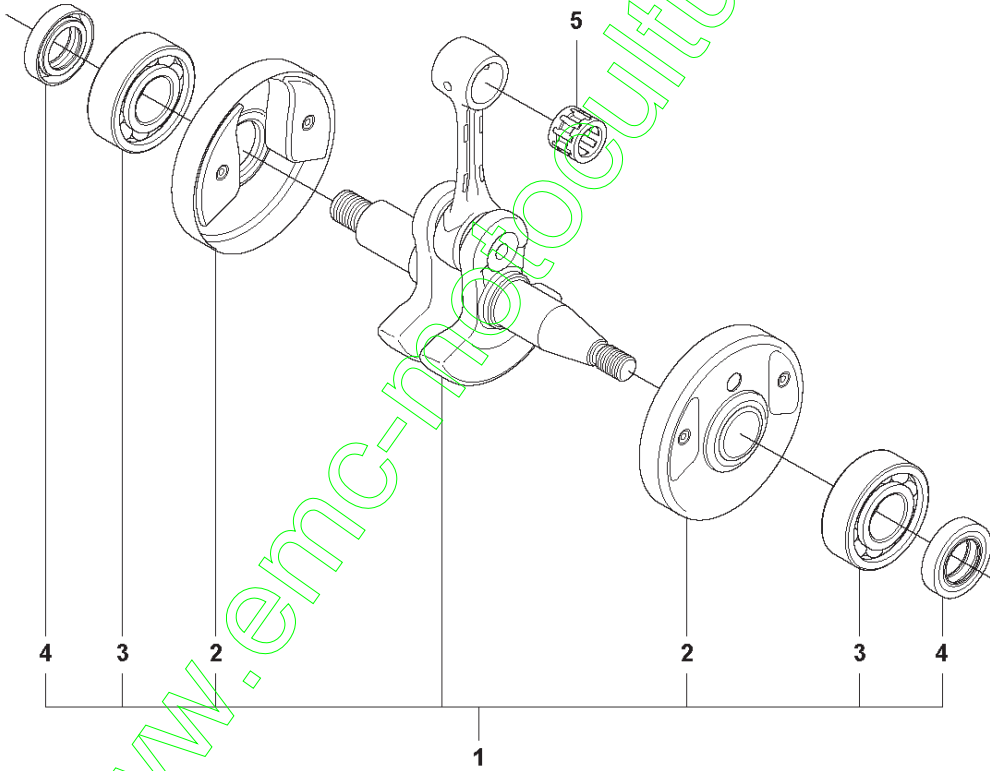

www.emc-motoculture.com

CLUTCH

BC2255, 2011-01

Ref	Part No	Description	Remark	QTY KIT	
1	502 49 35-05	CLUTCH COVER ASSY	Incl. Pos. 2-6	1	
2	738 22 02-19	BALL BEARING		1	1
3	735 31 33-10	CIRCLIP		1	1
4	544 90 81-01	WASHER		1	1
5	544 09 36-01	SPRING PLATE		4	1
6	544 09 35-01	SPACING SLEEVE		4	1
7	503 20 07-78	SCREW IHSCFM		4	
8	544 29 48-01	LOCKING PLATE		1	
9	725 53 72-65	SCREW IHSCM		2	
10	537 40 40-02	CLUTCH ASSY	Incl. Pos. 11-16	1	
11	537 40 37-01	CLUTCH SHOE		1	10
12	505 43 53-01	CLUTCH SPRING	Ø 1.7 mm	3	10
13	537 40 36-01	CLUTCH HUB		1	10
14	544 89 28-01	WASHER		2	10
15	537 13 54-01	BEARING BUSH		3	10
16	503 20 18-02	SCREW EHHM		3	10
17	575 86 16-01	CLUTCH DRUM ASSY		1	
18	735 31 17-00	CIRCLIP		1	

www.emc-motoculture.com

P 2255
CRANKCASE

CRANKCASE

BC2255, 2011-01

Ref	Part No	Description	Remark	QTY	KIT
1	544 95 25-01	CRANKCASE	Incl. Pos. 2-6	1	
2	503 25 08-01	BEARING		2	1
3	720 13 07-10	PARALLEL PIN		2	1
4	503 26 02-04	SEALING RING		2	1
5	537 34 67-01	CRANKCASE		1	1
6	725 53 33-55	SCREW IHSCM		5	1
7	544 09 45-01	NOZZLE		1	
8	503 20 25-16	SCREW IHSCM		1	
9	544 09 44-01	CABLE HOLDER		1	
10	540 07 01-01	RETAINER		1	
11	544 33 18-01	SHORT CIRCUIT CABLE		1	
12	501 04 44-01	RETAINER		2	

www.emc-motoculture.com

N 2255
CRANK SHAFT

Ref	Part No	Description	Remark	QTY	KIT
1	544 95 26-02	CRANKSHAFT	Incl. Pos. 2-4	1	
2	544 01 01-01	CUP		2	1
3	503 25 08-01	BEARING		2	1
4	503 26 02-04	SEALING RING		2	1
5	501 45 16-01	NEEDLE BEARING		1	