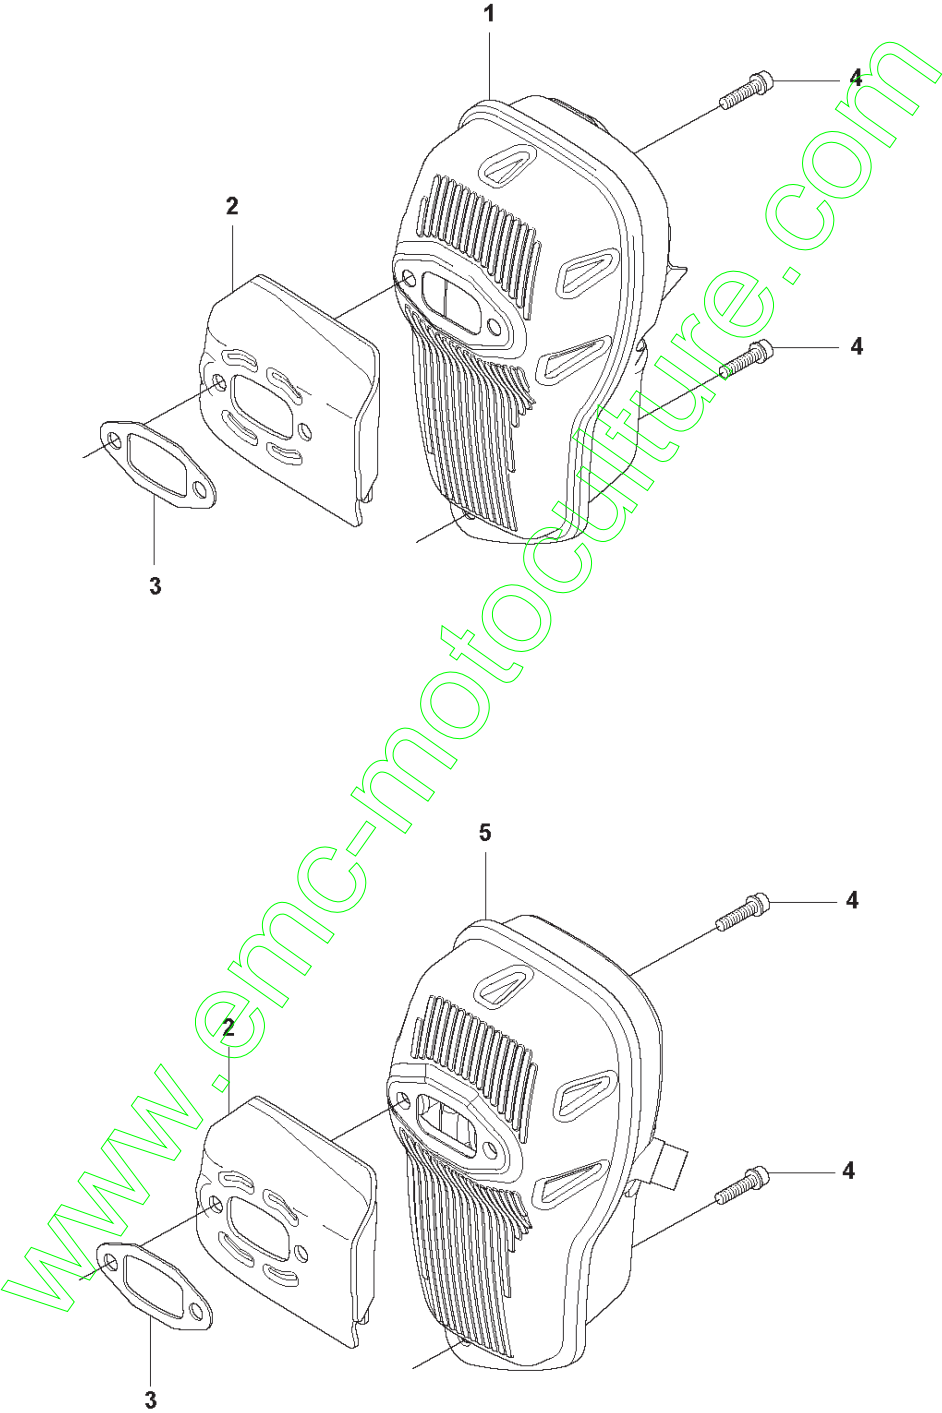

H 2255
MUFFLER

MUFFLER

BC2255, 2011-01

Ref	Part No	Description	Remark	QTY KIT
1	537 36 03-01	MUFFLER ASSY	Mesh	1
2	537 34 57-01	PLATE		1
3	503 82 11-01	GASKET		1
4	503 20 02-20	SCREW IHSCFM		3
5	504 03 79-01	MUFFLER	Pipe	1

www.emc-motoculture.com