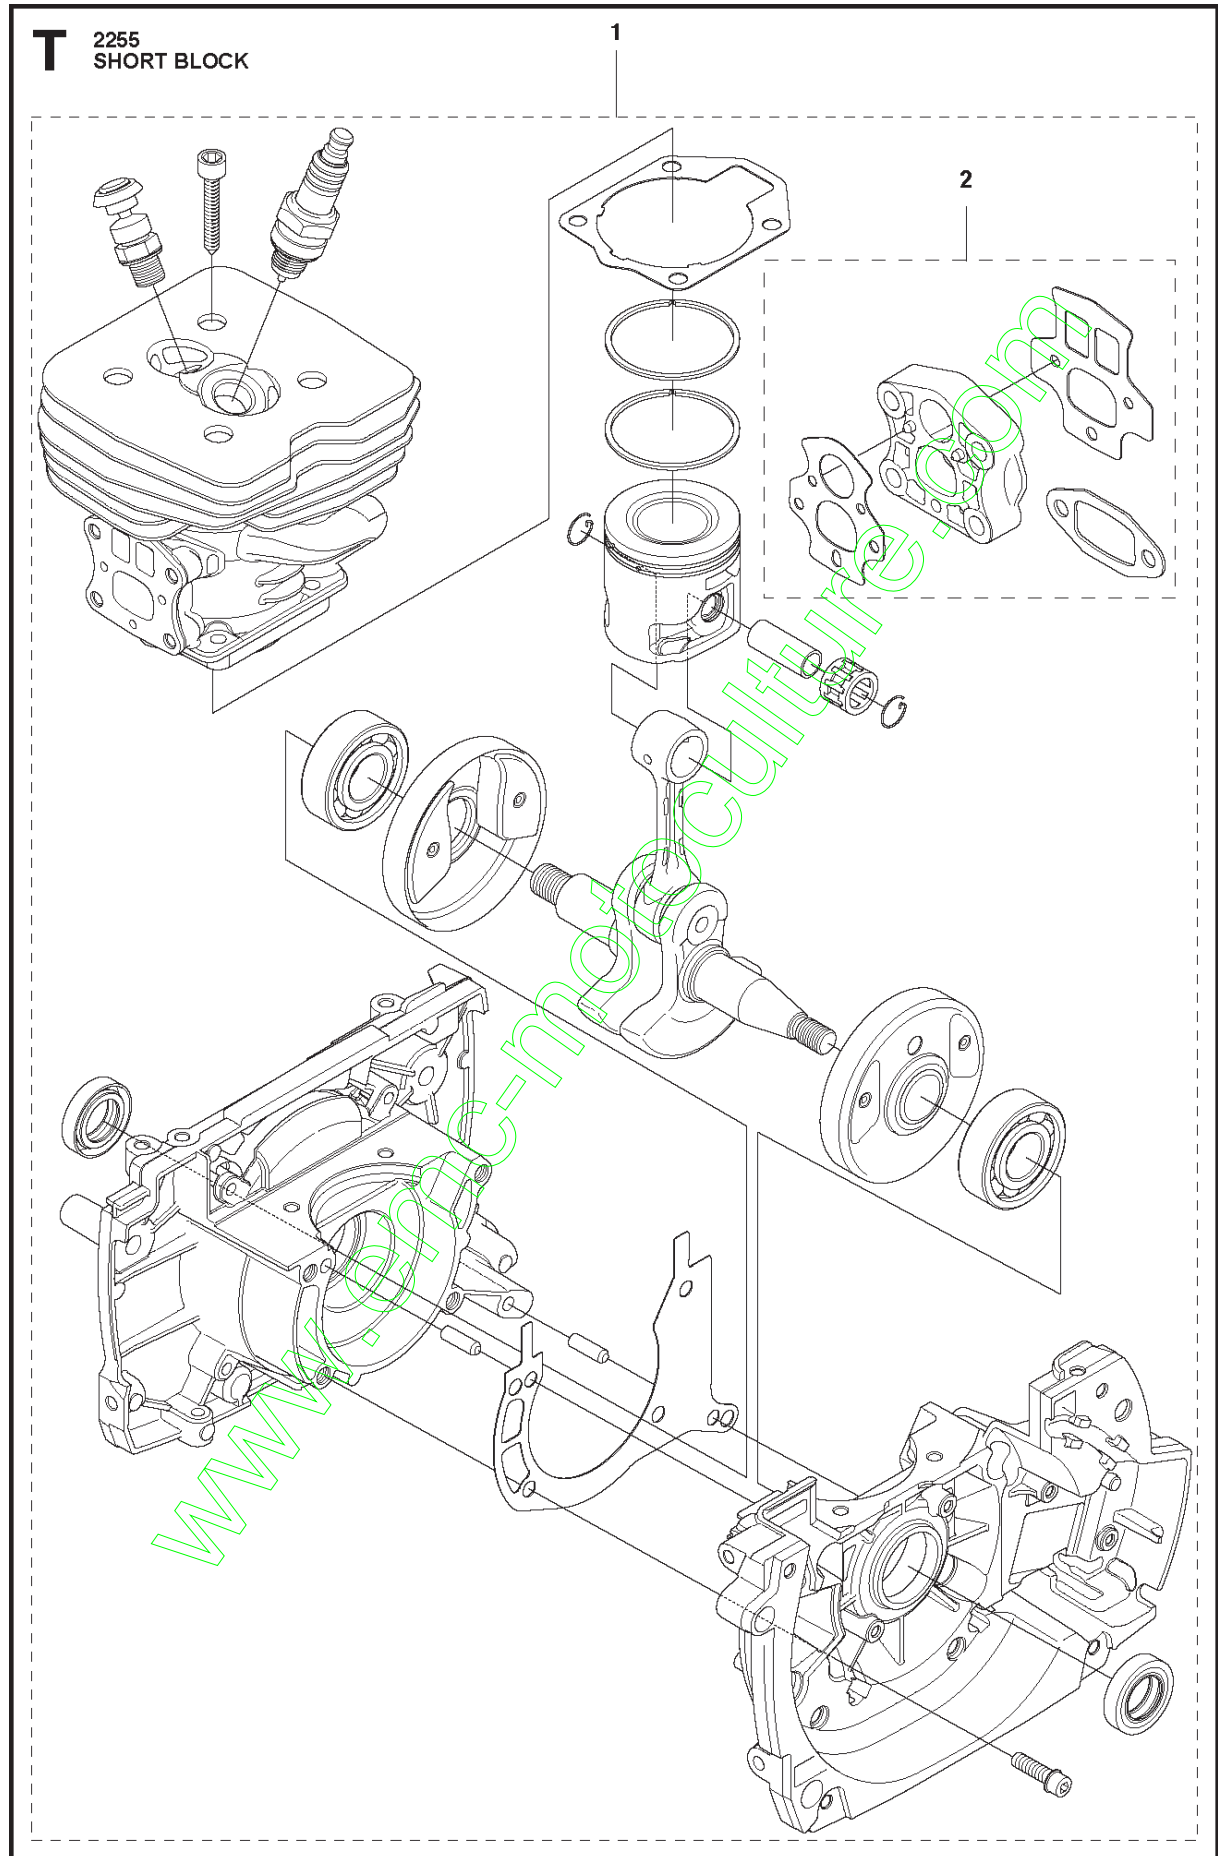

Ref	Part No	Description	Remark	QTY	KIT
1	576 79 88-01	SHORT BLOCK	Assembled	1	
2	576 79 87-01	GASKET KIT		1	1

www.emc-motoculture.com