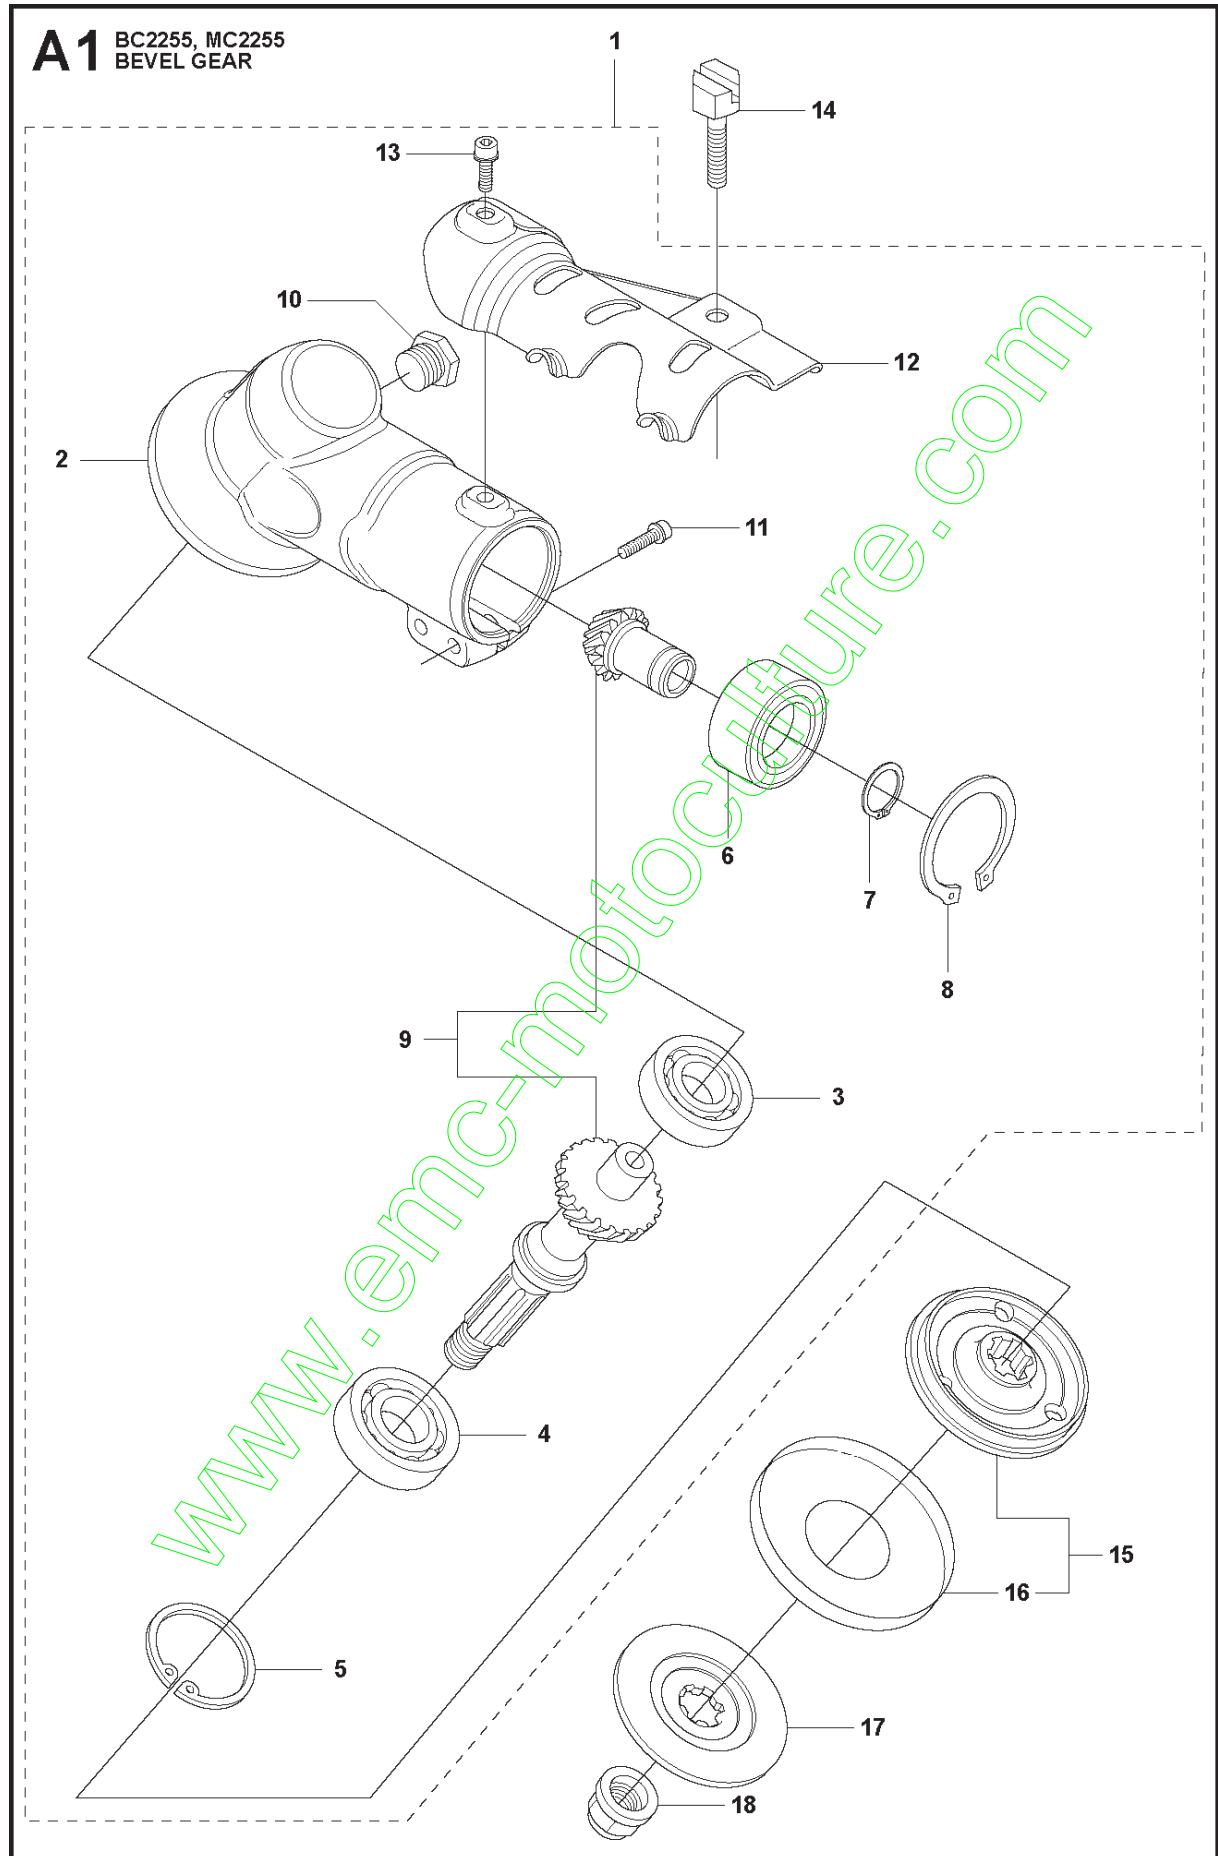

www.emc-motoculture.com

R6 BC2255
ACCESSORIES

ACCESSORIES

BC2255, 2011-01

Ref	Part No	Description	Remark	QTY KIT	
1	502 43 55-01	SAW BLADE GUARD	Incl. Pos. 2-7	1	
2	544 83 69-01	ADAPTER		1	1
3	574 52 03-01	CLAMP	Spare part incl. Screws Pos. 3	1	1
4	573 99 43-04	SCREW IHSCFMO	Captive Screw M5	2	1, 3
5	574 50 67-02	SAW BLADE GUARD	Incl. Pos. 6-7	1	1
6	503 20 03-16	SCREW IHSCFM		4	1, 5
7	574 03 95-01	LOCKING NUT		4	1, 5

www.emc-motoculture.com

R2 BC2255
ACCESSORIES

ACCESSORIES

BC2255, 2011-01

Ref	Part No	Description	Remark	QTY	KIT
1	544 10 74-04	TRIMMER GUARD	BC Incl. Pos. 2-4	1	
2	537 28 53-01	BLADE		1	1
3	503 21 07-16	SCREW IHSCT		1	1
4	503 74 29-01	DECAL		1	1
5	544 16 03-02	GRASS BLADE GUARD	BC	1	

www.emc-motoculture.com

R3 2255
ACCESSORIES

Ref	Part No	Description	Remark	QTY	KIT
1	574 50 67-02	SAW BLADE GUARD	FC, FCW Incl. Pos. 2-3	1	
2	503 20 03-16	SCREW IHSCFM		4	1
3	574 03 95-01	LOCKING NUT		4	1
4	544 46 43-03	COMBI GUARD	BC Incl. Pos. 5-8	1	
5	544 46 44-03	COMBINATION GUARD	Incl. Pos. 6-8	1	4
6	537 38 72-01	SNAP		4	4, 5
7	503 79 88-01	BLADE		1	4, 5
8	503 21 07-16	SCREW IHST		1	4, 5

www.emc-motoculture.com

BEVEL GEAR

BC2255, 2011-01

Ref	Part No	Description	Remark	QTY	KIT
1	537 42 84-05	BEVEL GEAR	Incl. Pos. 2-13	1	
2	537 42 85-01	GEAR HOUSING		1	1
3	738 21 01-10	BALL BEARING		1	1
4	503 25 25-01	BALL BEARING		1	1
5	735 31 33-10	CIRCLIP		1	1
6	503 25 18-01	BEARING		1	1
7	735 31 17-00	CIRCLIP		1	1
8	735 31 31-10	CIRCLIP		1	1
9	502 43 46-01	GEAR WHEEL KIT	Kit	1	1
10	503 20 15-01	SCREW IHHM		1	1
11	725 53 72-65	SCREW IHSCM		2	1
12	501 36 59-01	ATTACHMENT PLATE		1	1
13	503 20 07-76	SCREW IHSCFM		1	1
14	537 18 95-01	SCREW		1	
15	537 35 14-01	DRIVER	Incl. Pos. 16	1	
16	537 24 03-01	GRASS SEALING		1	15
17	544 21 78-01	SUPPORT FLANGE		1	
18	503 22 73-01	NUT		1	