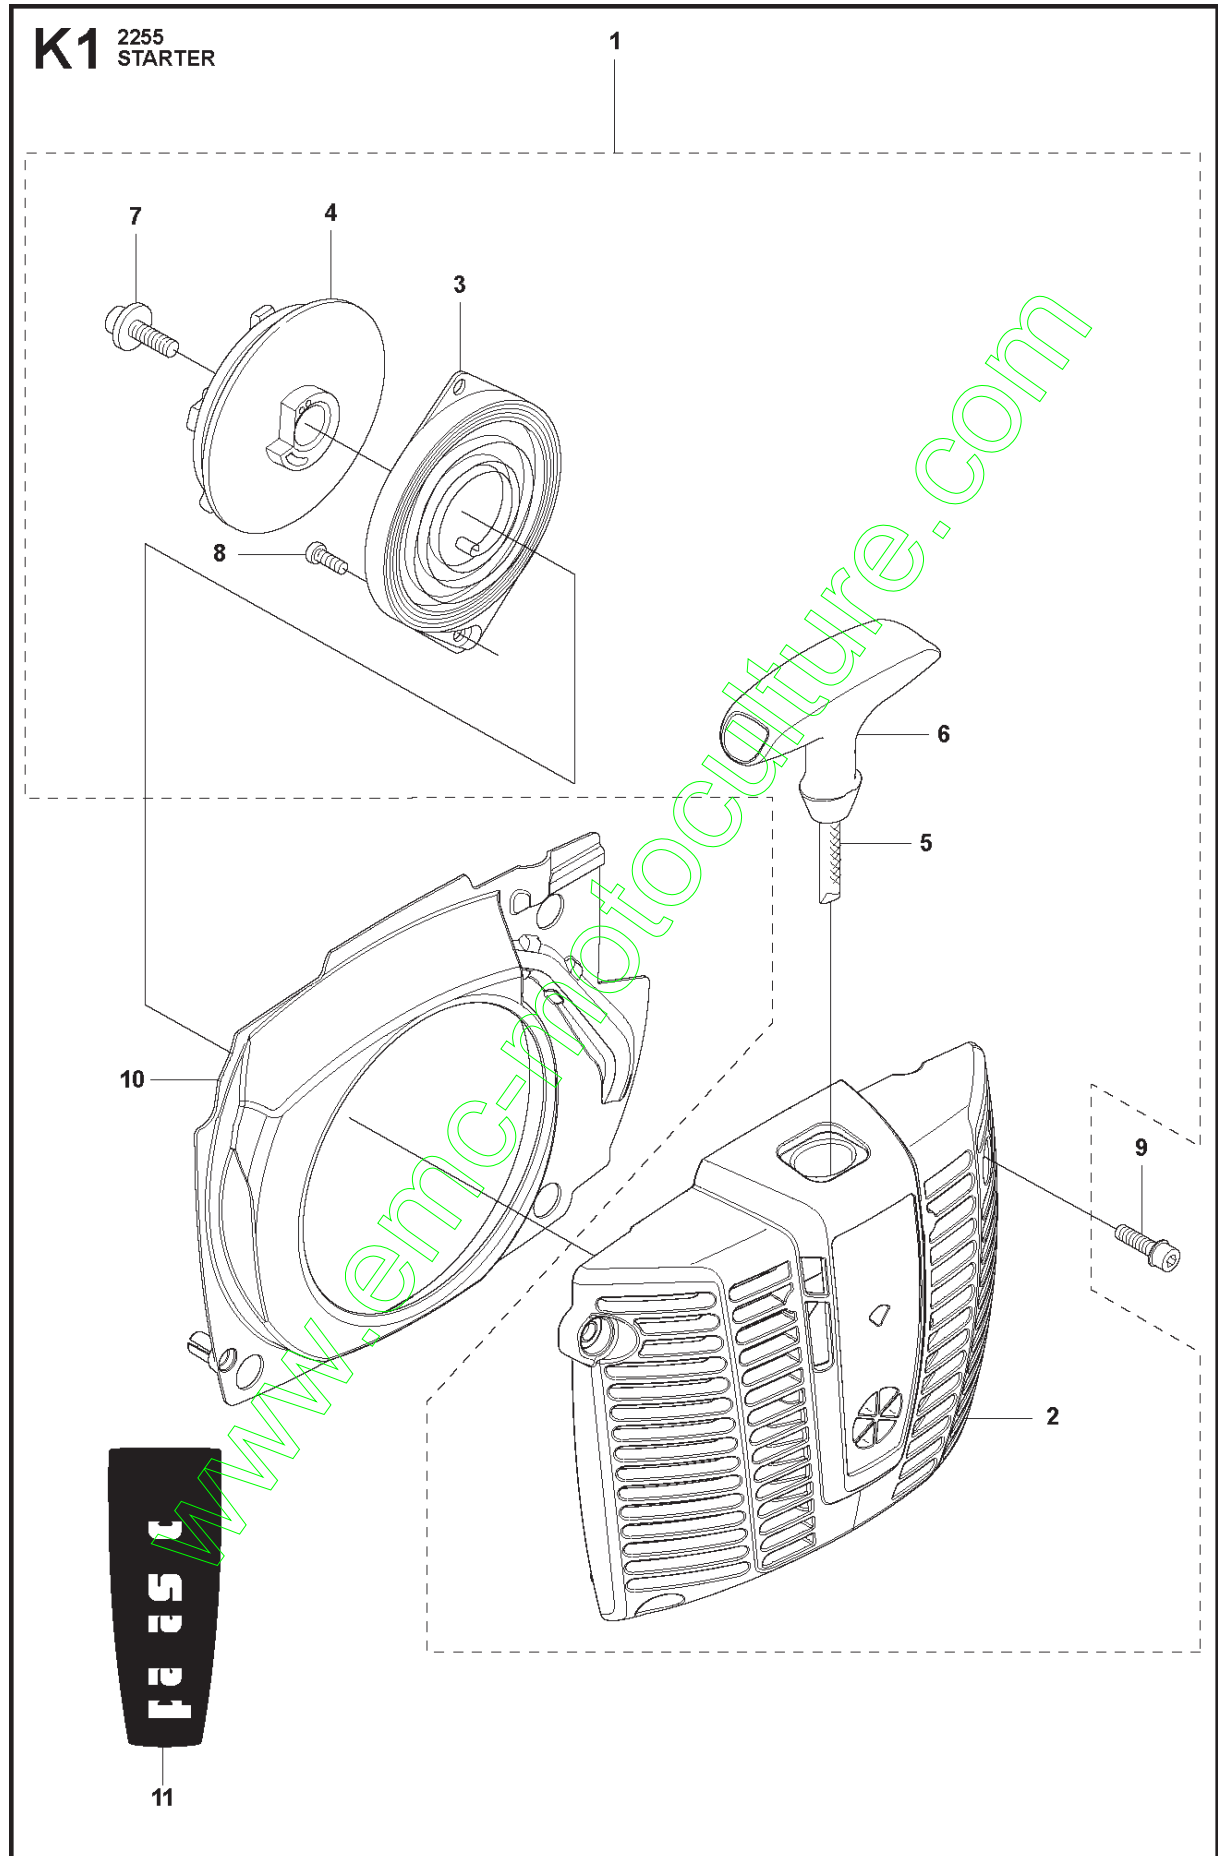

STARTER

BC2255, 2011-01

Ref	Part No	Description	Remark	QTY	KIT
1	544 32 59-01	STARTER	Incl. Pos. 2-8	1	
2	544 32 58-01	STARTER HOUSING		1	1
3	502 20 06-01	SPRING CASSETTE ASSY		1	1
4	503 95 73-01	STARTER PULLEY		1	1
5	505 30 51-25	STARTER CORD		1	1
6	544 37 65-01	STARTER HANDLE		1	1
7	503 21 69-16	SCREW IHST		1	1
8	503 21 29-06	SCREW CCRPANT		2	1
9	503 20 07-76	SCREW IHSCFM		4	
10	544 27 89-01	AIR CONDUCTOR		1	
11	504 06 14-01	DECAL		1	

www.emc-motoculture.com