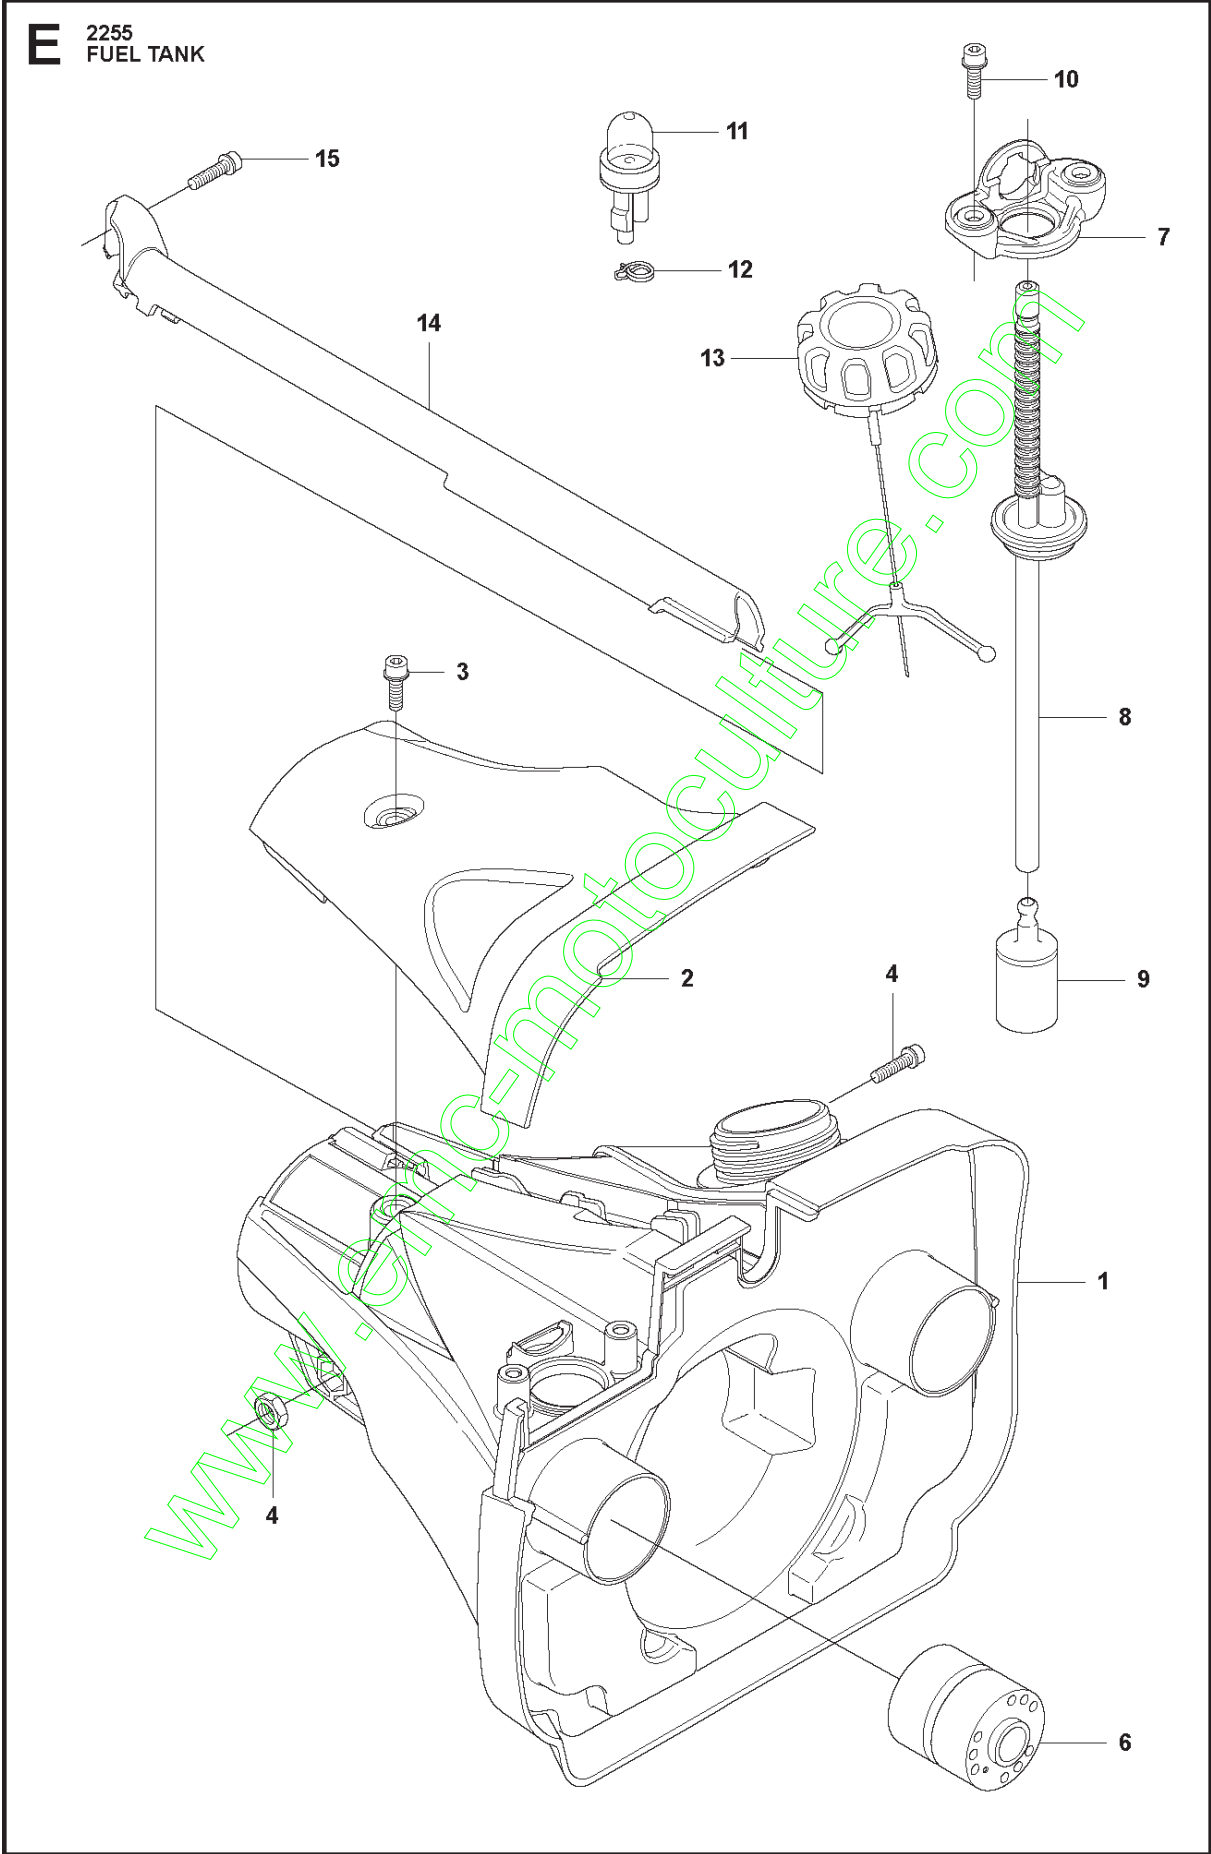

FUEL TANK

BC2255, 2011-01

Ref	Part No	Description	Remark	QTY KIT
1	537 35 88-02	FUEL TANK		1
2	537 35 86-02	COVER		1
3	503 20 07-72	SCREW IHSCFM		1
4	503 20 07-76	SCREW IHSCFM		1
5	503 22 10-12	HEXAGON NUT		1
6	544 23 09-01	ANTIVIBRATION ELEMENT		2
7	544 21 53-01	BRACKET		1
8	544 21 54-01	FUEL HOSE		1
9	503 44 32-01	FILTER		1
10	503 20 07-76	SCREW IHSCFM		2
11	503 93 66-01	PRIMER HOUSING		1
12	544 34 86-01	HOSE CLAMP		1
13	504 11 32-01	TANK CAP		1
14	544 10 95-03	WIRING PROTECTION	BC	1
14	544 10 95-04	WIRING PROTECTION	FC, FCW, MC	1
15	503 20 07-74	SCREW IHSCFM		1

www.emc-motoculture.com