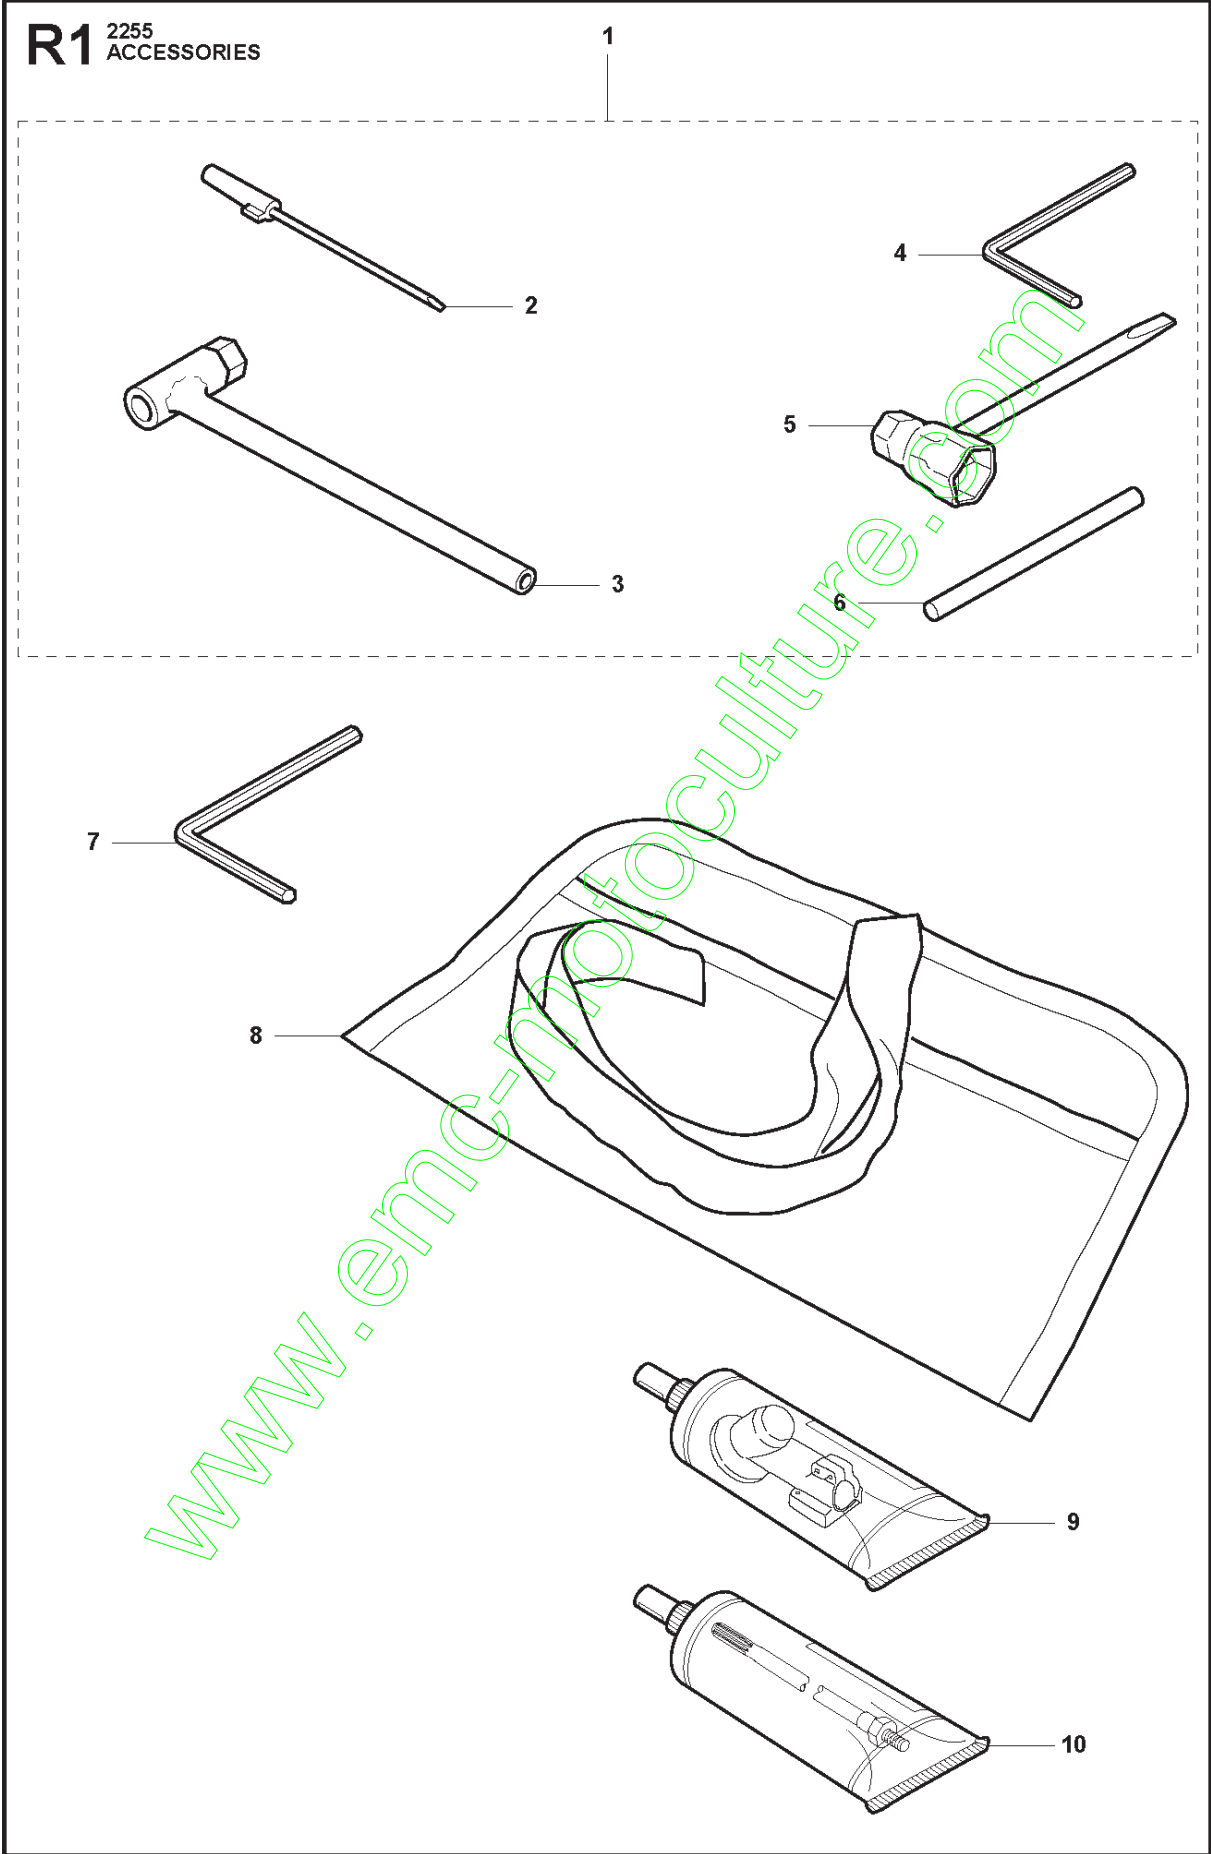

SPARE PARTS LIST

BRUSHCUTTERS/CLEARING SAWS

BC2255, 2011-01

www.emc-motoculture.com

ACCESSORIES

BC2255, 2011-01

Ref	Part No	Description	Remark	QTY	KIT
1	502 21 60-15	ACCESSORY BAG	Incl. Pos. 2-6	1	
2	501 60 02-03	SCREWDRIVER		1	1
3	502 11 46-03	KEY		1	1
4	502 21 58-01	L-NYCKEL	4mm	1	1
5	501 69 17-01	COMBINATION WRENCH		1	1
6	502 28 59-01	STOP		1	1
7	503 55 86-05	SPANNER	5mm	1	
8	501 19 22-01	TOOL CASING		1	
9	503 97 64-01	GREASE		1	
10	503 80 17-01	GREASE		1	

www.emc-motoculture.com

R6 BC2255
ACCESSORIES

ACCESSORIES

BC2255, 2011-01

Ref	Part No	Description	Remark	QTY KIT	
1	502 43 55-01	SAW BLADE GUARD	Incl. Pos. 2-7	1	
2	544 83 69-01	ADAPTER		1	1
3	574 52 03-01	CLAMP	Spare part incl. Screws Pos. 3	1	1
4	573 99 43-04	SCREW IHSCFMO	Captive Screw M5	2	1, 3
5	574 50 67-02	SAW BLADE GUARD	Incl. Pos. 6-7	1	1
6	503 20 03-16	SCREW IHSCFM		4	1, 5
7	574 03 95-01	LOCKING NUT		4	1, 5