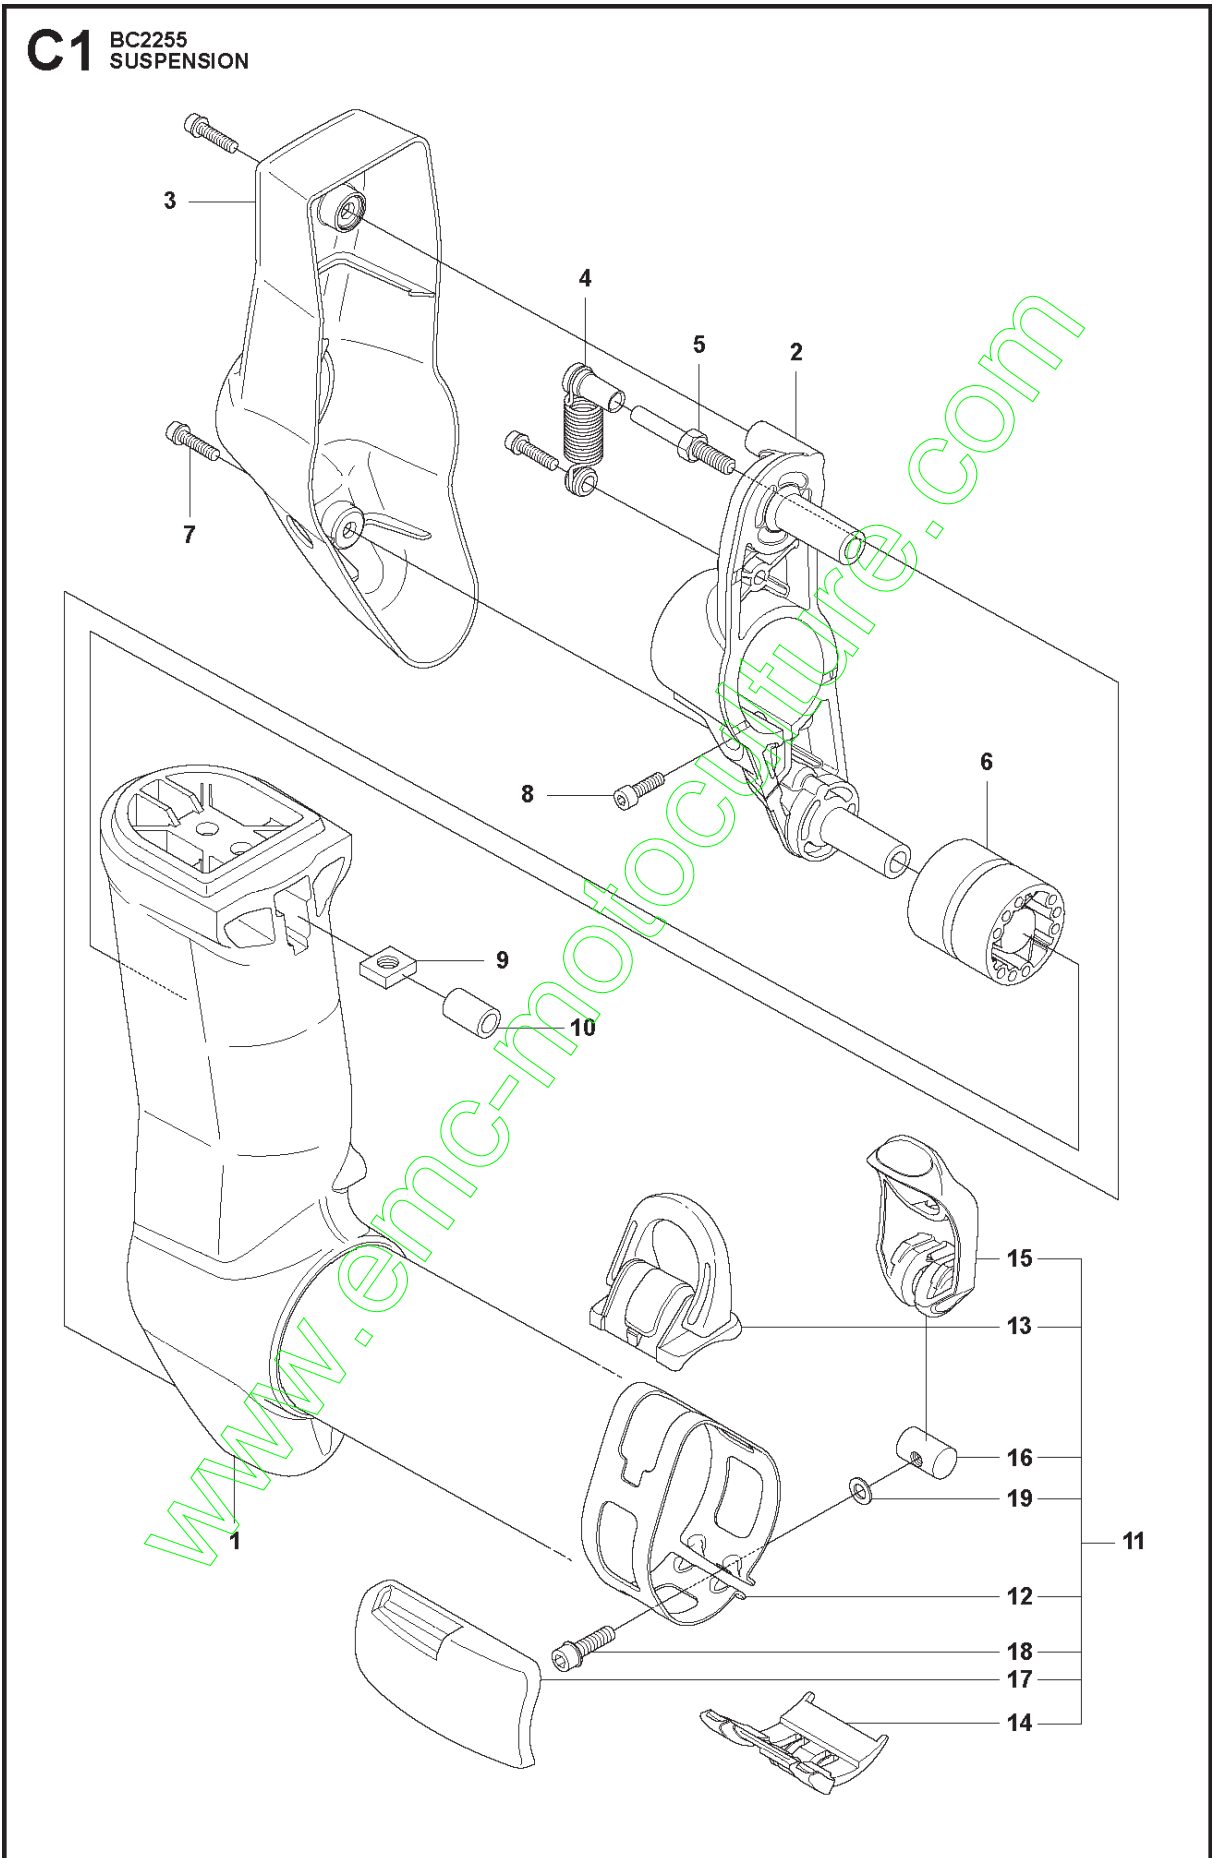

SUSPENSION

BC2255, 2011-01

Ref	Part No	Description	Remark	QTY	KIT
1	544 40 16-02	SUSPENSION		1	
2	544 37 83-01	RETAINER		1	
3	544 37 85-02	COVER		1	
4	506 06 88-01	SPRING		1	
5	544 36 77-01	PARALLEL PIN		1	
6	544 23 09-01	ANTIVIBRATION ELEMENT		2	
7	503 20 07-74	SCREW IHSCFM		3	
8	725 53 72-65	SCREW IHSCM		1	
9	502 19 71-01	SQUARE NUT		1	
10	503 85 73-02	COVER		1	
11	504 02 38-02	LOOP	Incl. Pos. 12-19	1	
12	537 39 57-01	BAND		1	11
13	537 20 18-03	LOOP		1	11
14	537 42 74-02	GUIDE RAIL		1	11
15	537 42 70-02	LEVER		1	11
16	537 42 73-01	NUT		1	11
17	544 25 07-02	WEAR PROTECTION		1	11
18	503 20 07-25	SCREW IHSCFM		1	11
19	503 23 00-11	WASHER		1	11

www.emc-motoculture.com