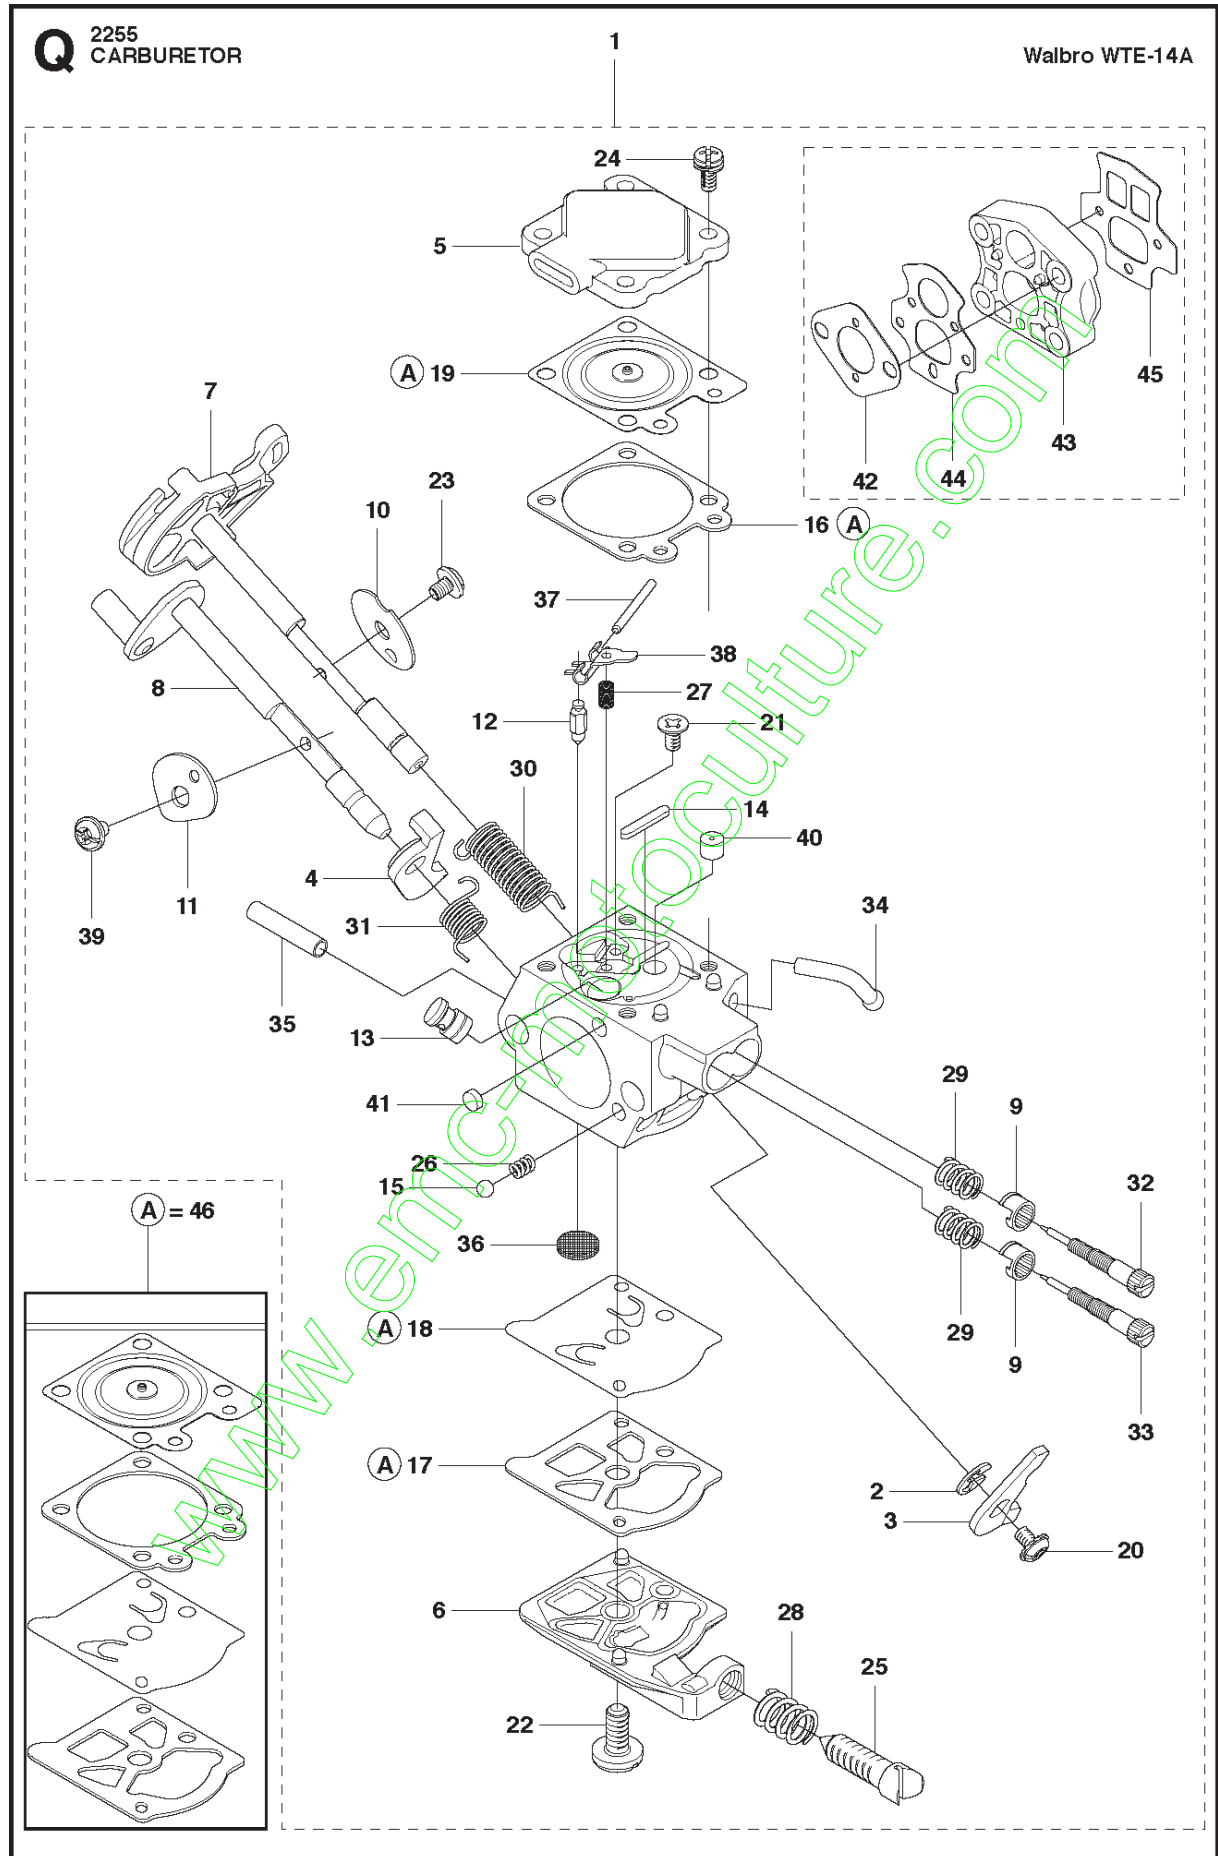

CARBURETOR

BC2255, 2011-01

Ref	Part No	Description	Remark	QTY KIT
1	510 24 20-01	CARBURETTOR	Walbro WTE7 Incl. Pos. 2-45	1
2	505 31 67-36	RING		1 1
3	544 97 07-01	LEVER		1 1
4	544 17 77-01	LEVER		1 1
5	505 31 67-54	LOCK STYRMEMBRAN		1 1
6	503 58 43-01	COVER		1 1
7	544 04 36-01	SHAFT		1 1
8	544 04 40-01	SHAFT		1 1
9	544 97 08-01	LIMITER CAP		2 1
10	505 42 71-01	VALVE		1 1
11	537 10 96-01	VALVE		1 1
12	503 56 34-01	INLET		1 1
13	502 84 68-01	NOZZLE ASSY		1 1
14	502 84 69-01	PLUG		1 1
15	501 46 85-01	BALL		1 1
16	504 35 09-06	GASKET		1 1,42
17	504 13 09-06	GASKET		1 1,42
18	502 21 36-01	DIAPHRAGM PUMP		1 1,42
19	502 84 70-01	DIAPHRAGM		1 1,42
20	501 46 87-01	SCREW		1 1
21	502 84 71-01	SCREW		1 1
22	501 46 69-01	SCREW		1 1
23	537 00 34-01	SCREW		1 1
24	503 10 87-01	SCREW		4 1
25	537 40 82-01	SCREW		1 1
26	501 46 84-01	SPRING		1 1
27	501 79 59-01	SPRING		1 1
28	501 66 78-01	SPRING		1 1
29	544 97 10-01	SPRING		2 1
30	544 17 76-01	SPRING		1 1
31	544 97 11-01	SPRING		1 1
32	502 84 72-01	NEEDLE		1 1
33	502 84 73-01	NEEDLE		1 1
34	544 97 15-01	FITTING		1 1
35	544 97 16-01	FITTING		1 1
36	501 66 61-01	SCREEN		1 1
37	505 52 01-25	PIN-METERING LEVER		1 1
38	502 84 74-01	LEVER		1 1
39	544 11 15-01	SCREW		1 1
40	505 42 69-01	JET		1 1
41	503 57 43-01	PLUG-WELCH		1 1
42	TBD	TBD	Delivered with 510 24 20-01. Separate spare part, see page J.	1
43	TBD	TBD	Delivered with 510 24 20-01. Separate spare part, see page J.	1
44	TBD	TBD	Delivered with 510 24 20-01. Separate spare part, see page J.	1
45	TBD	TBD	Delivered with 510 24 20-01. Separate spare part, see page J.	1
46	515 99 96-01	KIT		1