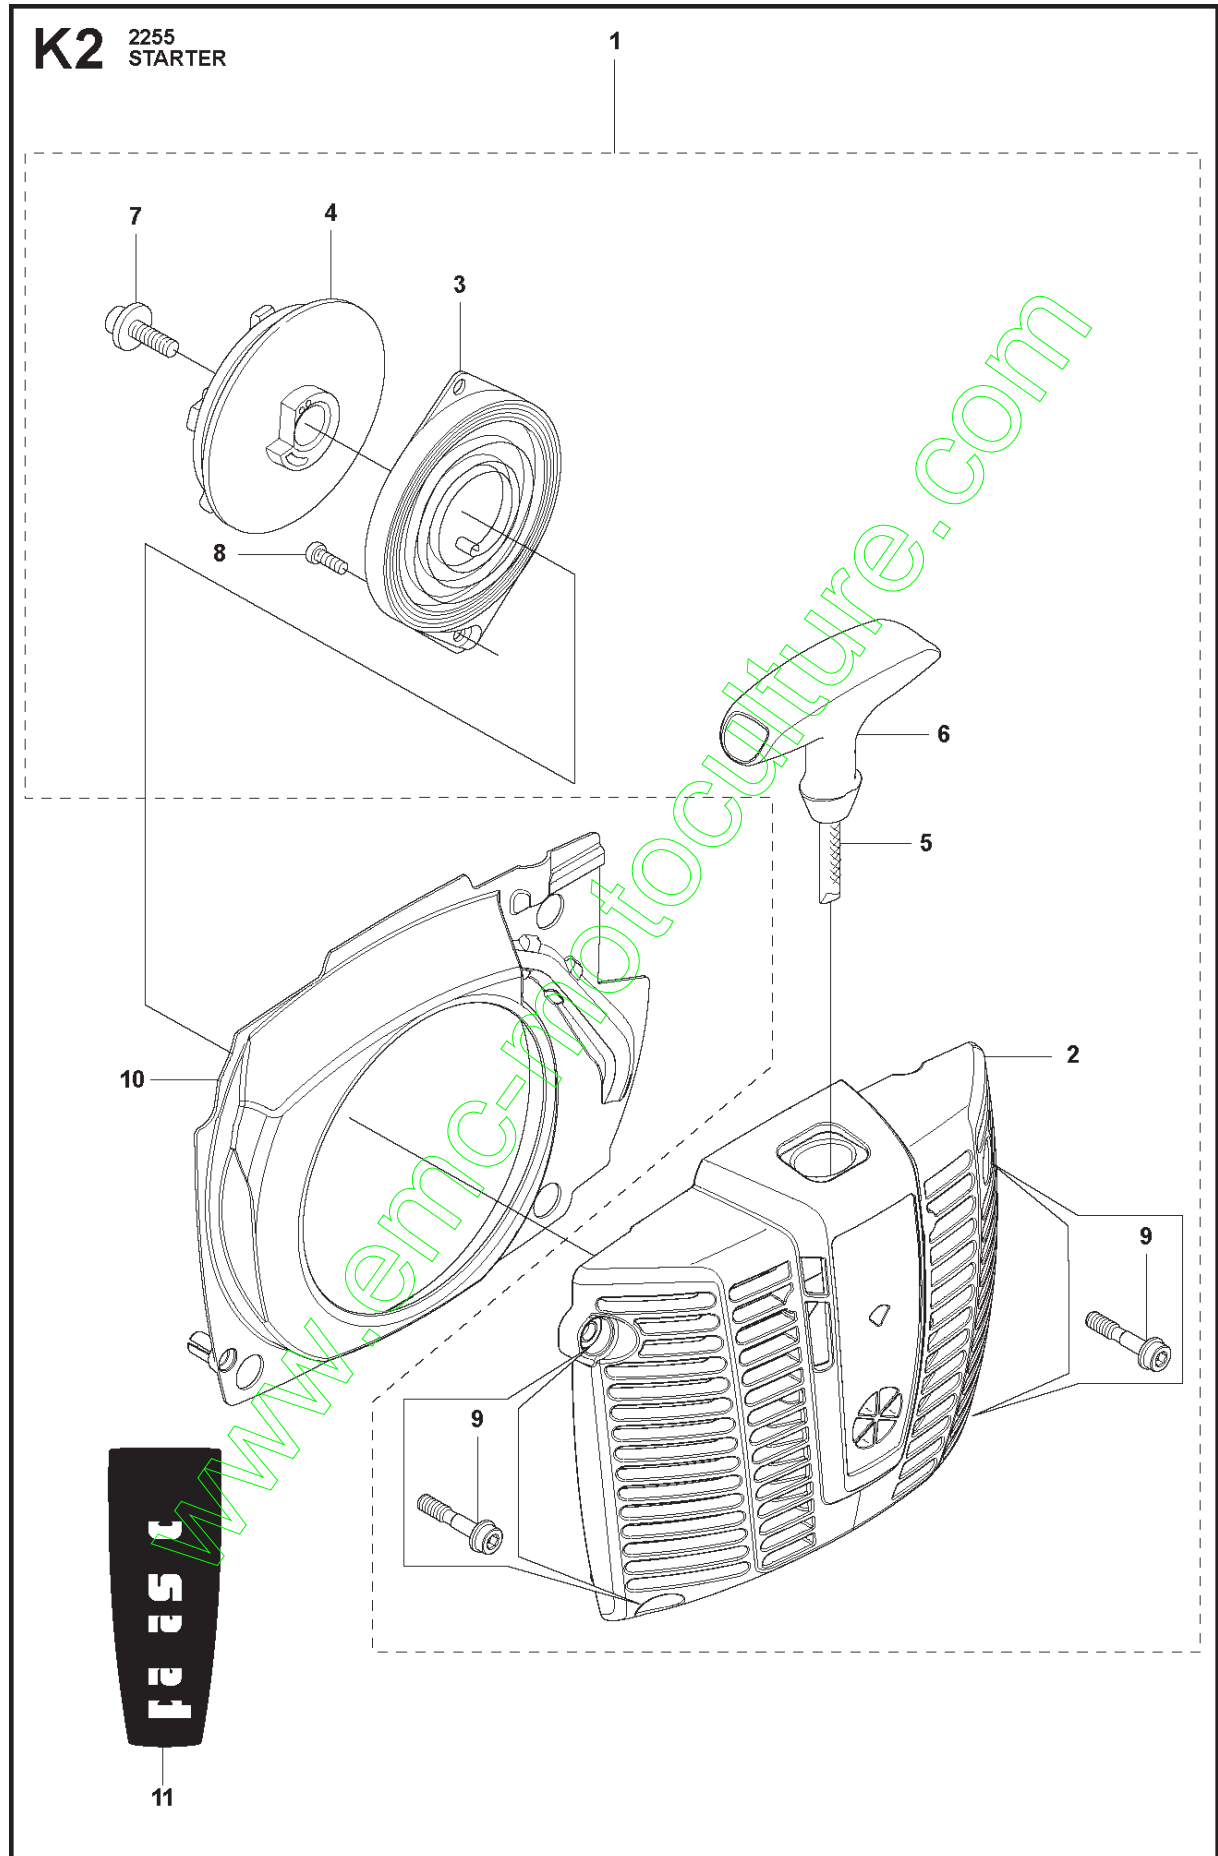

www.emc-motoculture.com

STARTER

BC2255, 2011-01

Ref	Part No	Description	Remark	QTY KIT	
1	575 52 79-01	STARTER ASSY	Incl. Pos. 2-9	1	
2	575 54 16-01	STARTER HOUSING	Spare part incl. Screws Pos. 9	1	1
3	502 20 06-01	SPRING CASSETTE ASSY		1	1
4	503 95 73-01	STARTER PULLEY		1	1
5	505 30 51-25	STARTER CORD		1	1
6	544 37 65-01	STARTER HANDLE		1	1
7	503 21 69-16	SCREW IHST		1	1
8	503 21 29-06	SCREW CCRPANT		2	1
9	573 99 43-04	SCREW IHSCFMO	Captive Screw M5	4	1, 2
10	544 27 89-01	AIR CONDUCTOR		1	
11	504 06 14-01	DECAL		1	

www.emc-motoculture.com