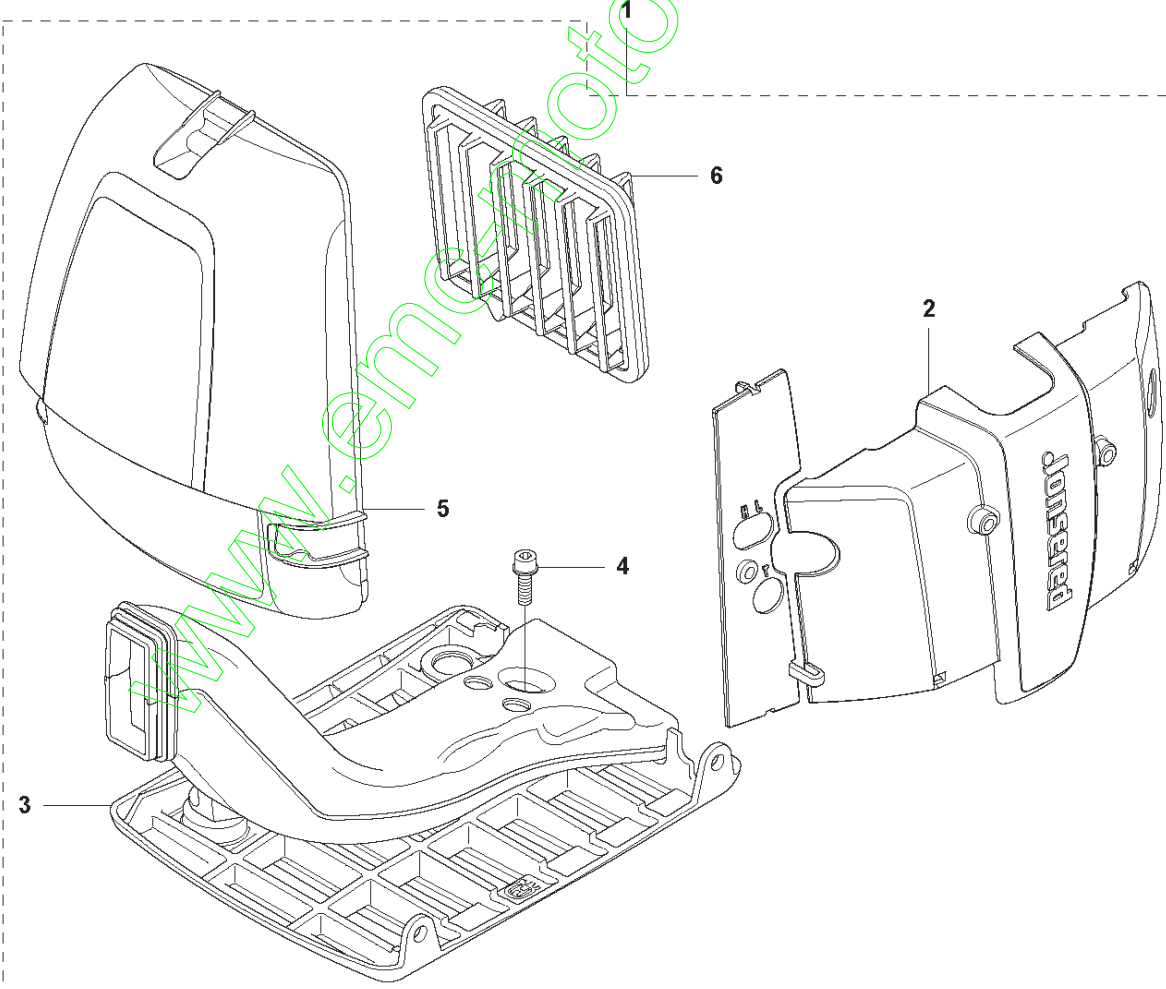

R4 2255
ACCESSORIES

Ref	Part No	Description	Remark	QTY	KIT
1	502 43 58-02	WINTER KIT	Winter kit Incl. Pos. 2-6	1	
2	544 96 16-01	WINTER COVER		1	1
3	537 35 10-01	AIR DUCT		1	1
4	503 21 07-16	SCREW IHSCT		1	1
5	544 87 03-01	COVER		1	1
6	537 41 08-01	FILTER		1	1
7	537 31 29-01	TRANSPORT GUARD		1	
8	544 35 91-01	TRANSPORT GUARD		1	

www.emc-motoculture.com