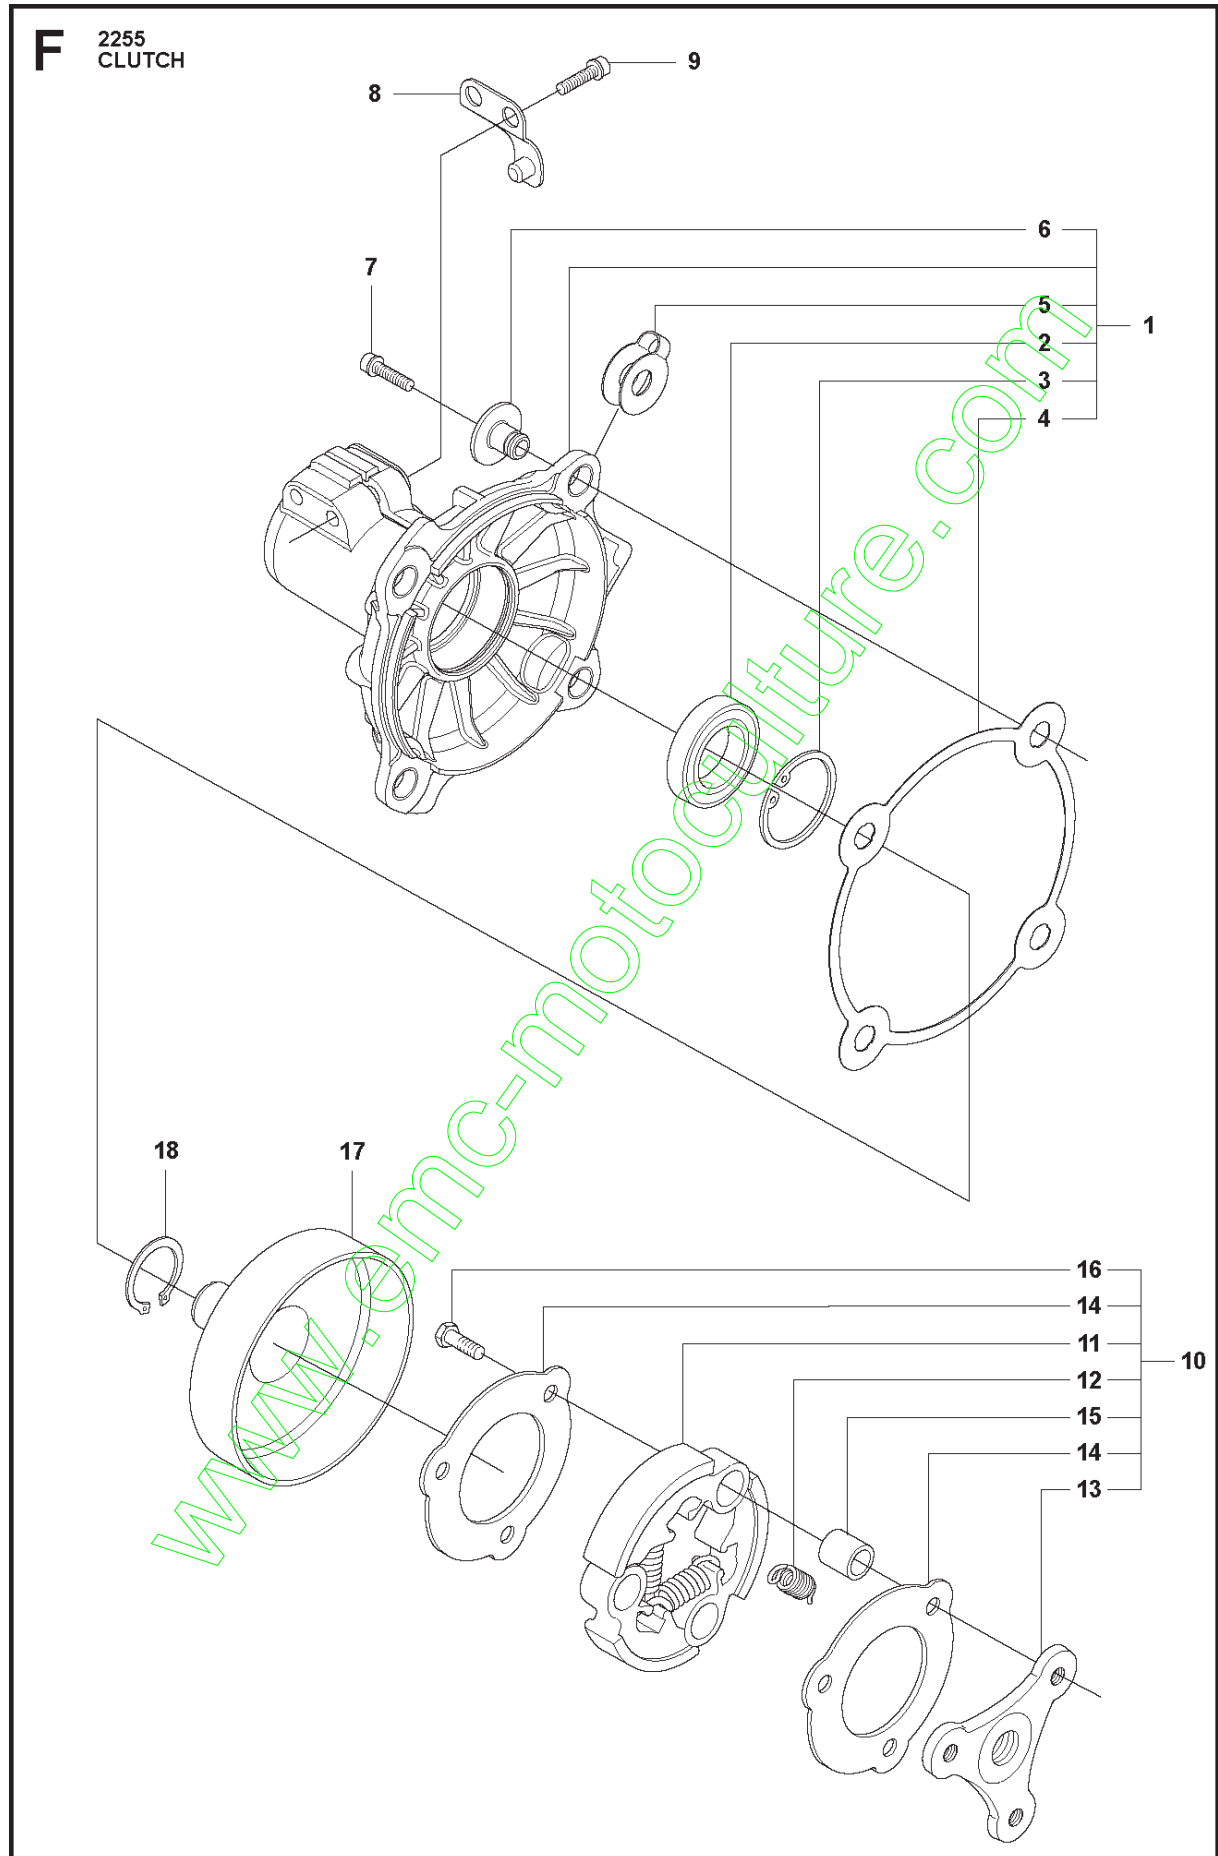

CLUTCH

BC2255, 2011-01

Ref	Part No	Description	Remark	QTY KIT	
1	502 49 35-05	CLUTCH COVER ASSY	Incl. Pos. 2-6	1	
2	738 22 02-19	BALL BEARING		1	1
3	735 31 33-10	CIRCLIP		1	1
4	544 90 81-01	WASHER		1	1
5	544 09 36-01	SPRING PLATE		4	1
6	544 09 35-01	SPACING SLEEVE		4	1
7	503 20 07-78	SCREW IHSCFM		4	
8	544 29 48-01	LOCKING PLATE		1	
9	725 53 72-65	SCREW IHSCM		2	
10	537 40 40-02	CLUTCH ASSY	Incl. Pos. 11-16	1	
11	537 40 37-01	CLUTCH SHOE		1	10
12	505 43 53-01	CLUTCH SPRING	Ø 1.7 mm	3	10
13	537 40 36-01	CLUTCH HUB		1	10
14	544 89 28-01	WASHER		2	10
15	537 13 54-01	BEARING BUSH		3	10
16	503 20 18-02	SCREW EHHM		3	10
17	575 86 16-01	CLUTCH DRUM ASSY		1	
18	735 31 17-00	CIRCLIP		1	

www.emc-motoculture.com