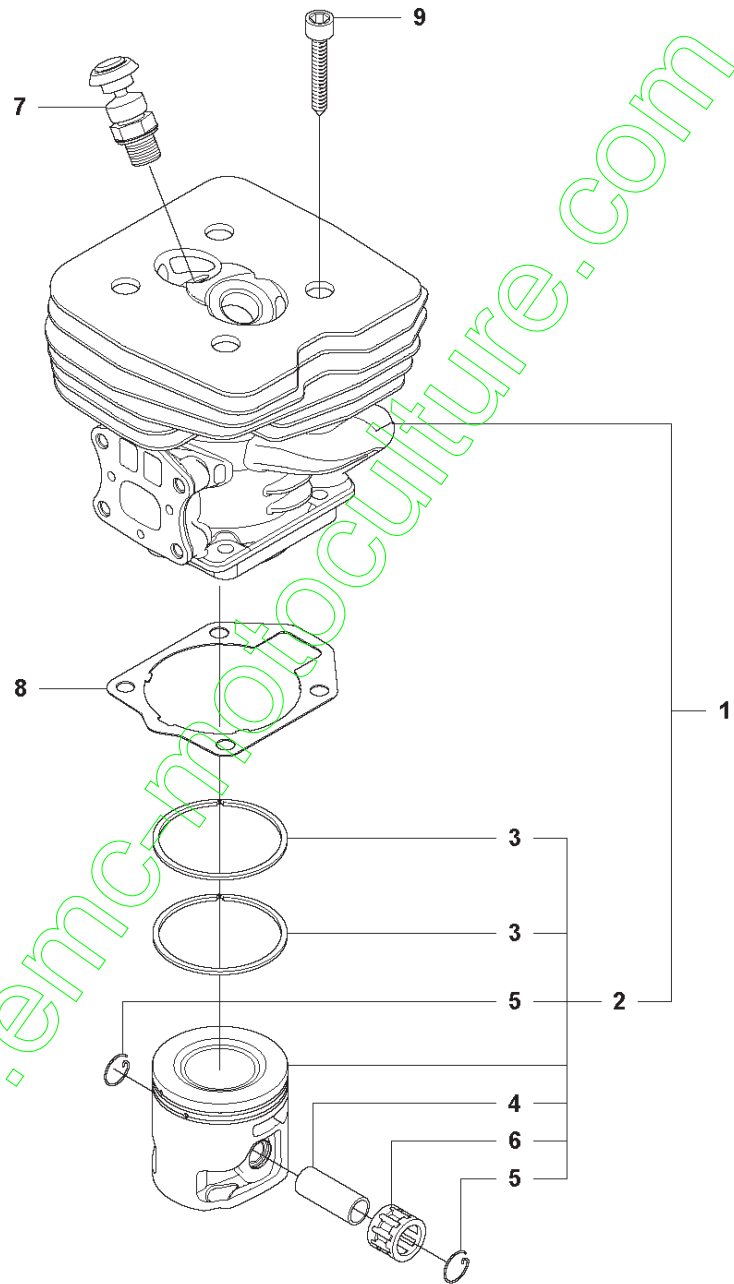

www.emc-motoculture.com

N 2255
CRANK SHAFT

Ref	Part No	Description	Remark	QTY	KIT
1	544 95 26-02	CRANKSHAFT	Incl. Pos. 2-4	1	
2	544 01 01-01	CUP		2	1
3	503 25 08-01	BEARING		2	1
4	503 26 02-04	SEALING RING		2	1
5	501 45 16-01	NEEDLE BEARING		1	

www.emc-motoculture.com

G2 2255
CYLINDER COVER

- 8 — BC 2200
- 8 — C 2200
- 8 — C 2200 W
- 8 — MC 2200

CYLINDER COVER

BC2255, 2011-01

Ref	Part No	Description	Remark	QTY	KIT
1	575 52 77-01	CYLINDER COVER ASSY	Spare part incl. Screws Pos. 2-3	1	
2	573 99 43-04	SCREW IHSCFMO	Captive Screw M5	3	1
3	573 99 43-01	SCREW IHSCFMO	Captive Screw M5	1	1
4	544 32 63-01	HEAT PROTECTOR		1	
5	503 20 07-76	SCREW IHSCFM		2	
6	505 49 26-02	PROTECTIVE COVER		1	
7	503 20 07-76	SCREW IHSCFM		2	
8	504 06 15-01	DECAL	FC	1	
8	504 06 15-02	DECAL	FCW	1	
8	504 06 15-03	DECAL	BC	1	
8	504 06 15-04	DECAL	MC	1	

www.emc-motoculture.com

M 2255
CYLINDER & PISTON

www.emcnoroculture.com

CYLINDER PISTON

BC2255, 2011-01

Ref	Part No	Description	Remark	QTY	KIT
1	544 98 60-02	CYLINDER ASSY	Incl. Pos. 2-6	1	
2	576 95 48-01	PISTON ASSY	Incl. Pos. 3-6	1	1
3	502 65 39-01	PISTON RING		2	1, 2
4	505 49 57-01	PISTON PIN		1	1, 2
5	505 49 58-01	CIRCLIP		2	1, 2
6	501 45 16-01	NEEDLE BEARING		1	1, 2
7	544 20 00-01	DECOMPRESSION VALVE		1	
8	537 34 68-01	GASKET		1	
9	725 53 33-55	SCREW IHSCM		4	