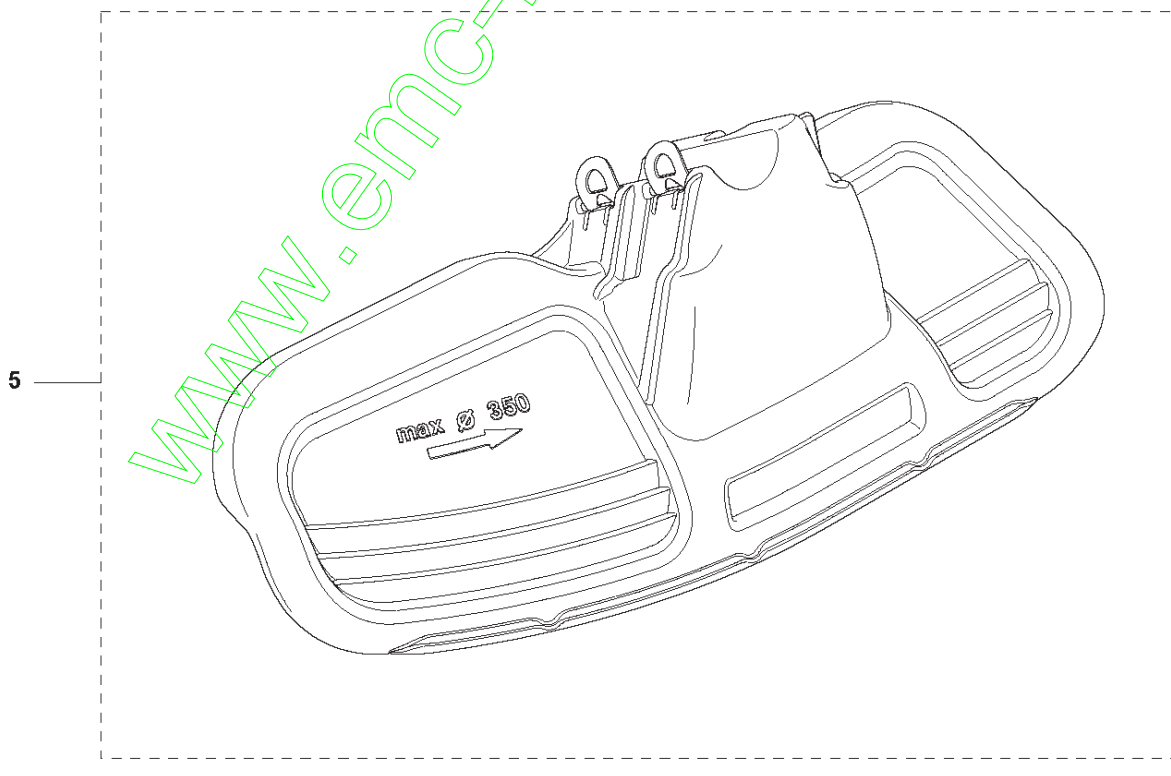

R2 BC2255
ACCESSORIES

ACCESSORIES

BC2255, 2011-01

Ref	Part No	Description	Remark	QTY	KIT
1	544 10 74-04	TRIMMER GUARD	BC Incl. Pos. 2-4	1	
2	537 28 53-01	BLADE		1	1
3	503 21 07-16	SCREW IHSCT		1	1
4	503 74 29-01	DECAL		1	1
5	544 16 03-02	GRASS BLADE GUARD	BC	1	

www.emc-motoculture.com