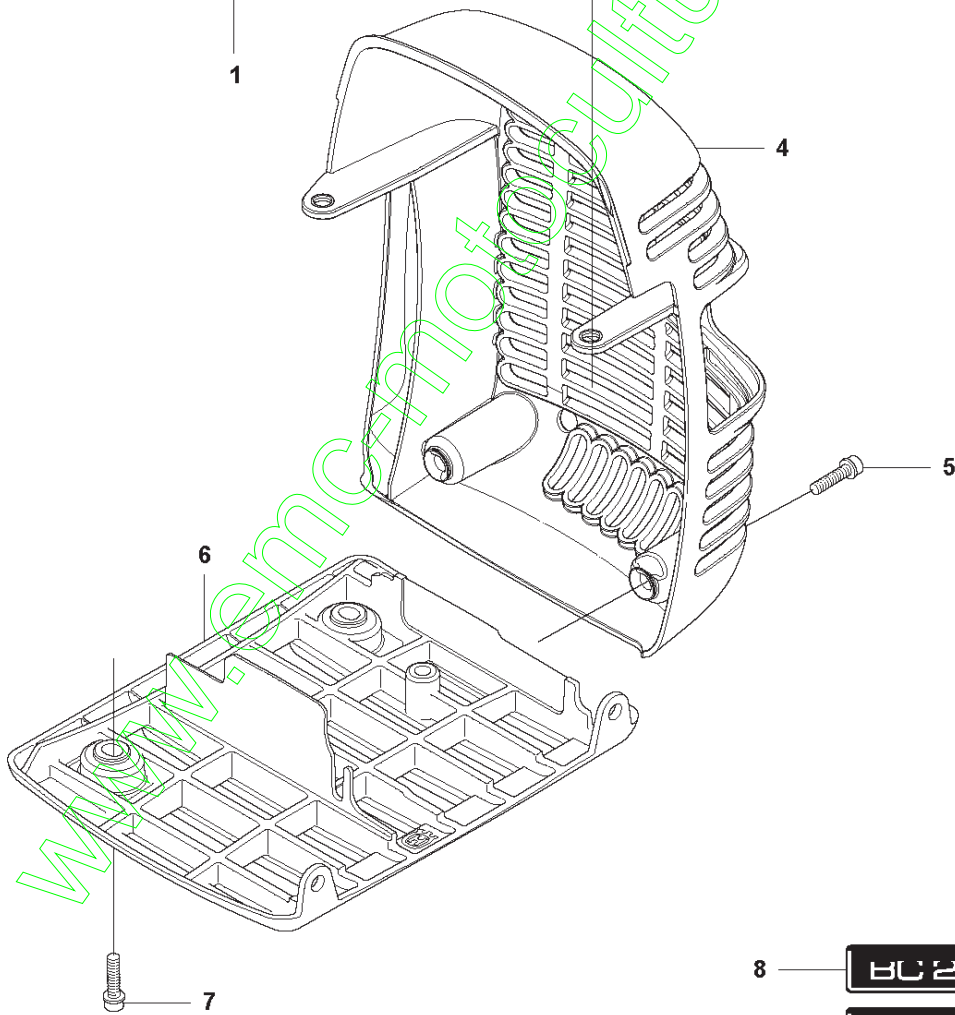

G2 2255
CYLINDER COVER

- 8 — BC 2200
- 8 — C 2200
- 8 — C 2200 W
- 8 — MC 2200

CYLINDER COVER

BC2255, 2011-01

Ref	Part No	Description	Remark	QTY	KIT
1	575 52 77-01	CYLINDER COVER ASSY	Spare part incl. Screws Pos. 2-3	1	
2	573 99 43-04	SCREW IHSCFMO	Captive Screw M5	3	1
3	573 99 43-01	SCREW IHSCFMO	Captive Screw M5	1	1
4	544 32 63-01	HEAT PROTECTOR		1	
5	503 20 07-76	SCREW IHSCFM		2	
6	505 49 26-02	PROTECTIVE COVER		1	
7	503 20 07-76	SCREW IHSCFM		2	
8	504 06 15-01	DECAL	FC	1	
8	504 06 15-02	DECAL	FCW	1	
8	504 06 15-03	DECAL	BC	1	
8	504 06 15-04	DECAL	MC	1	

www.emc-motoculture.com