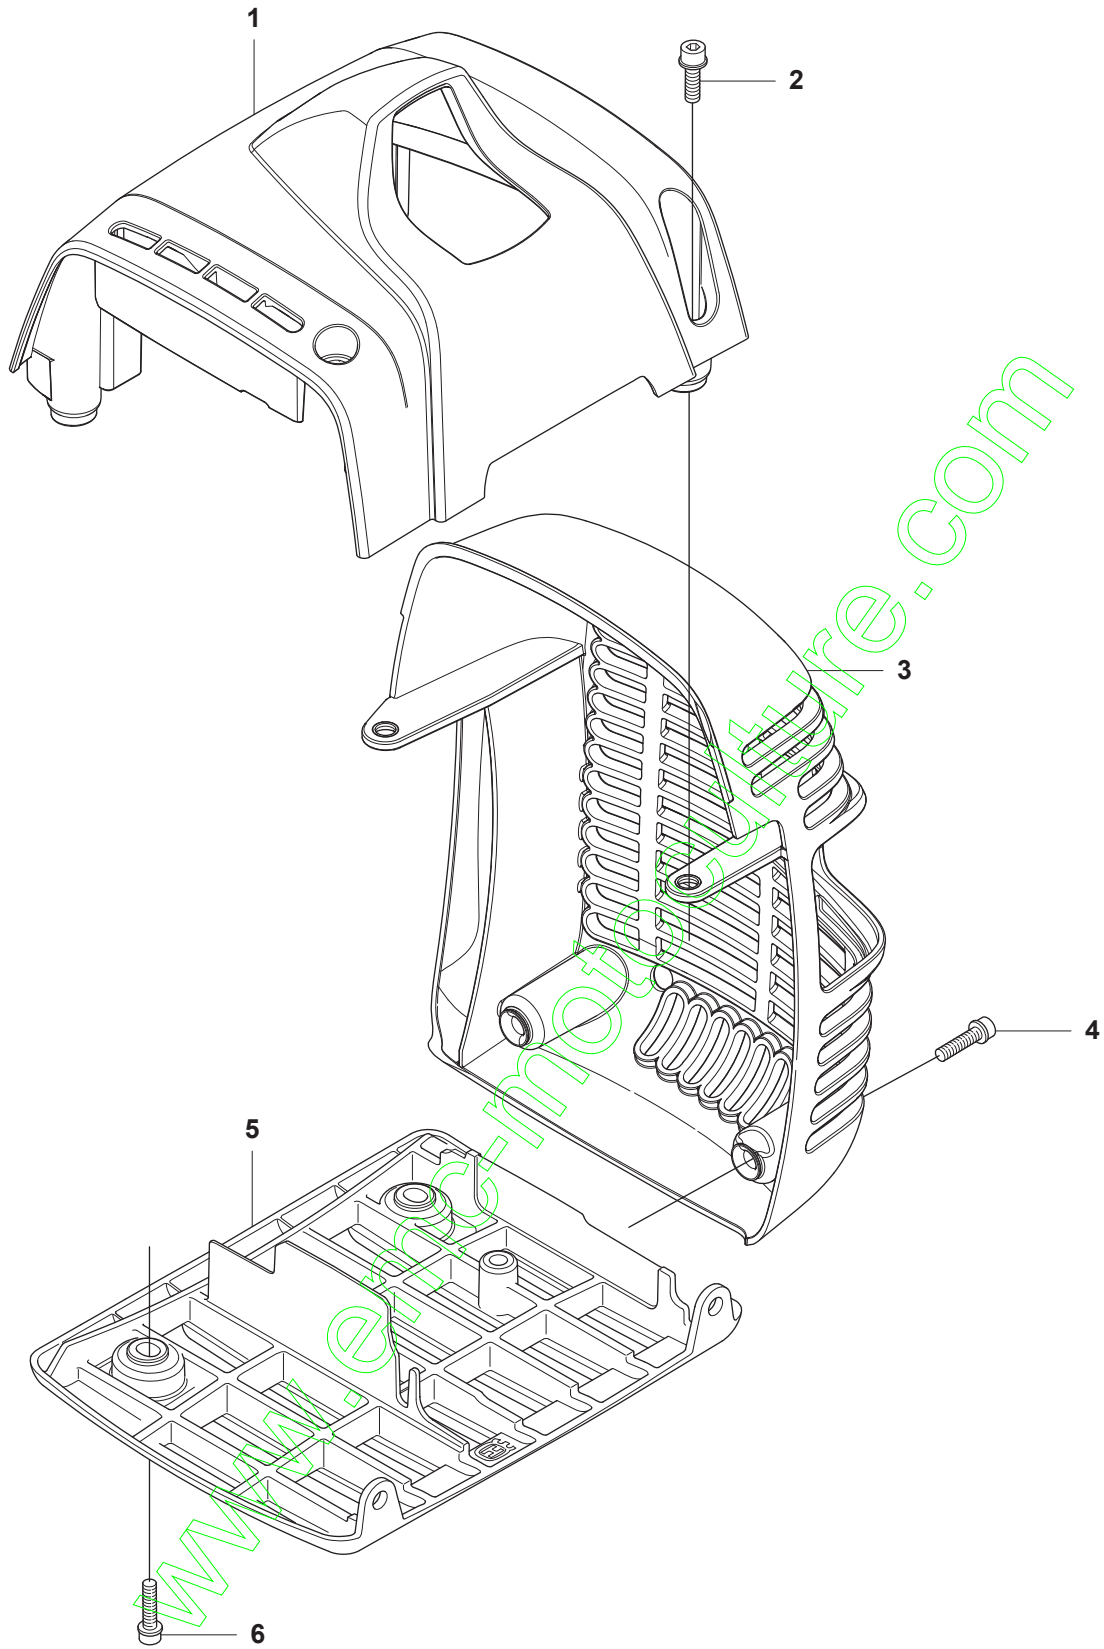

7 — FC 2255

7 — BC 2255

7 — FC 2255 W