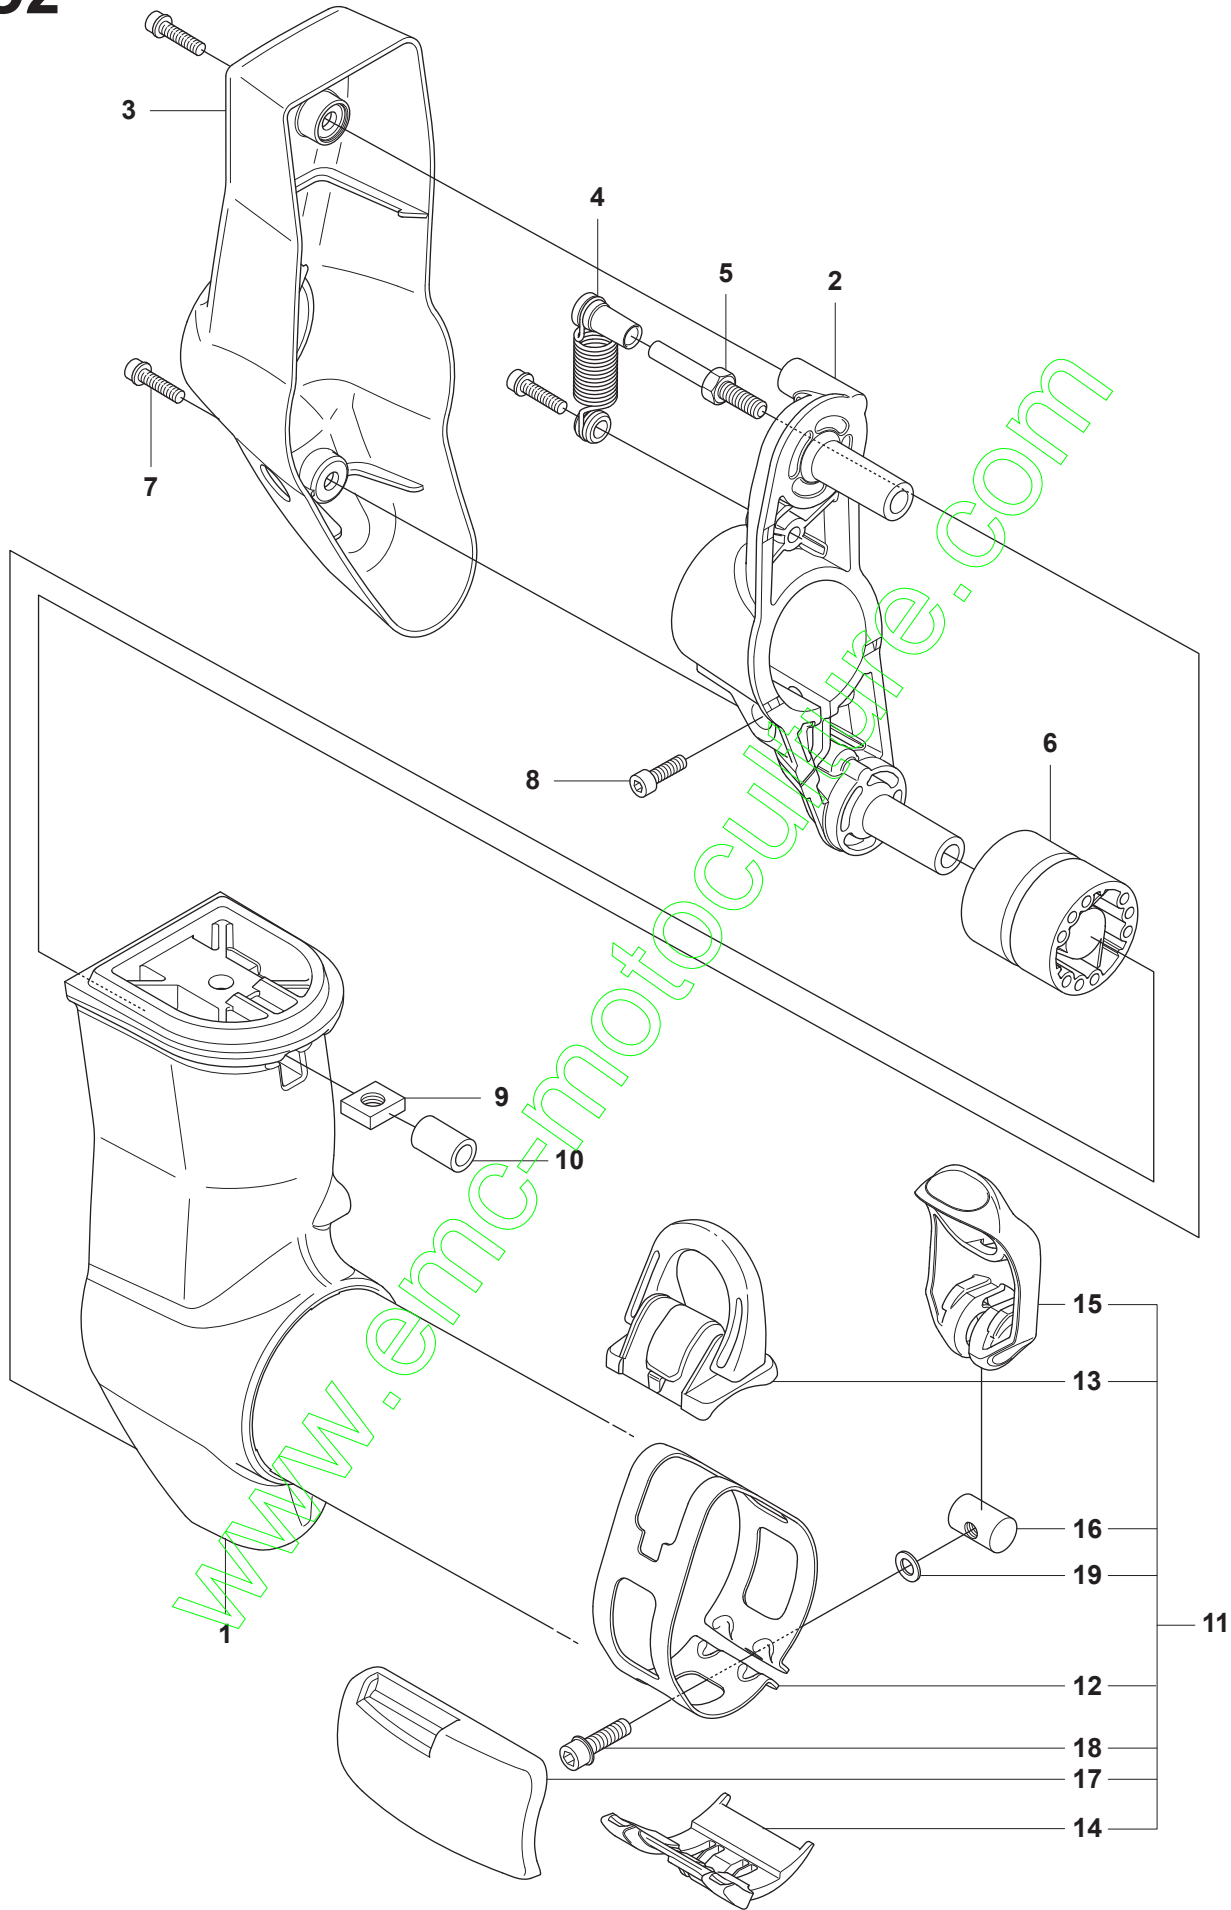

C2 FC2255, FC2255W

www.emc-motocycle.com