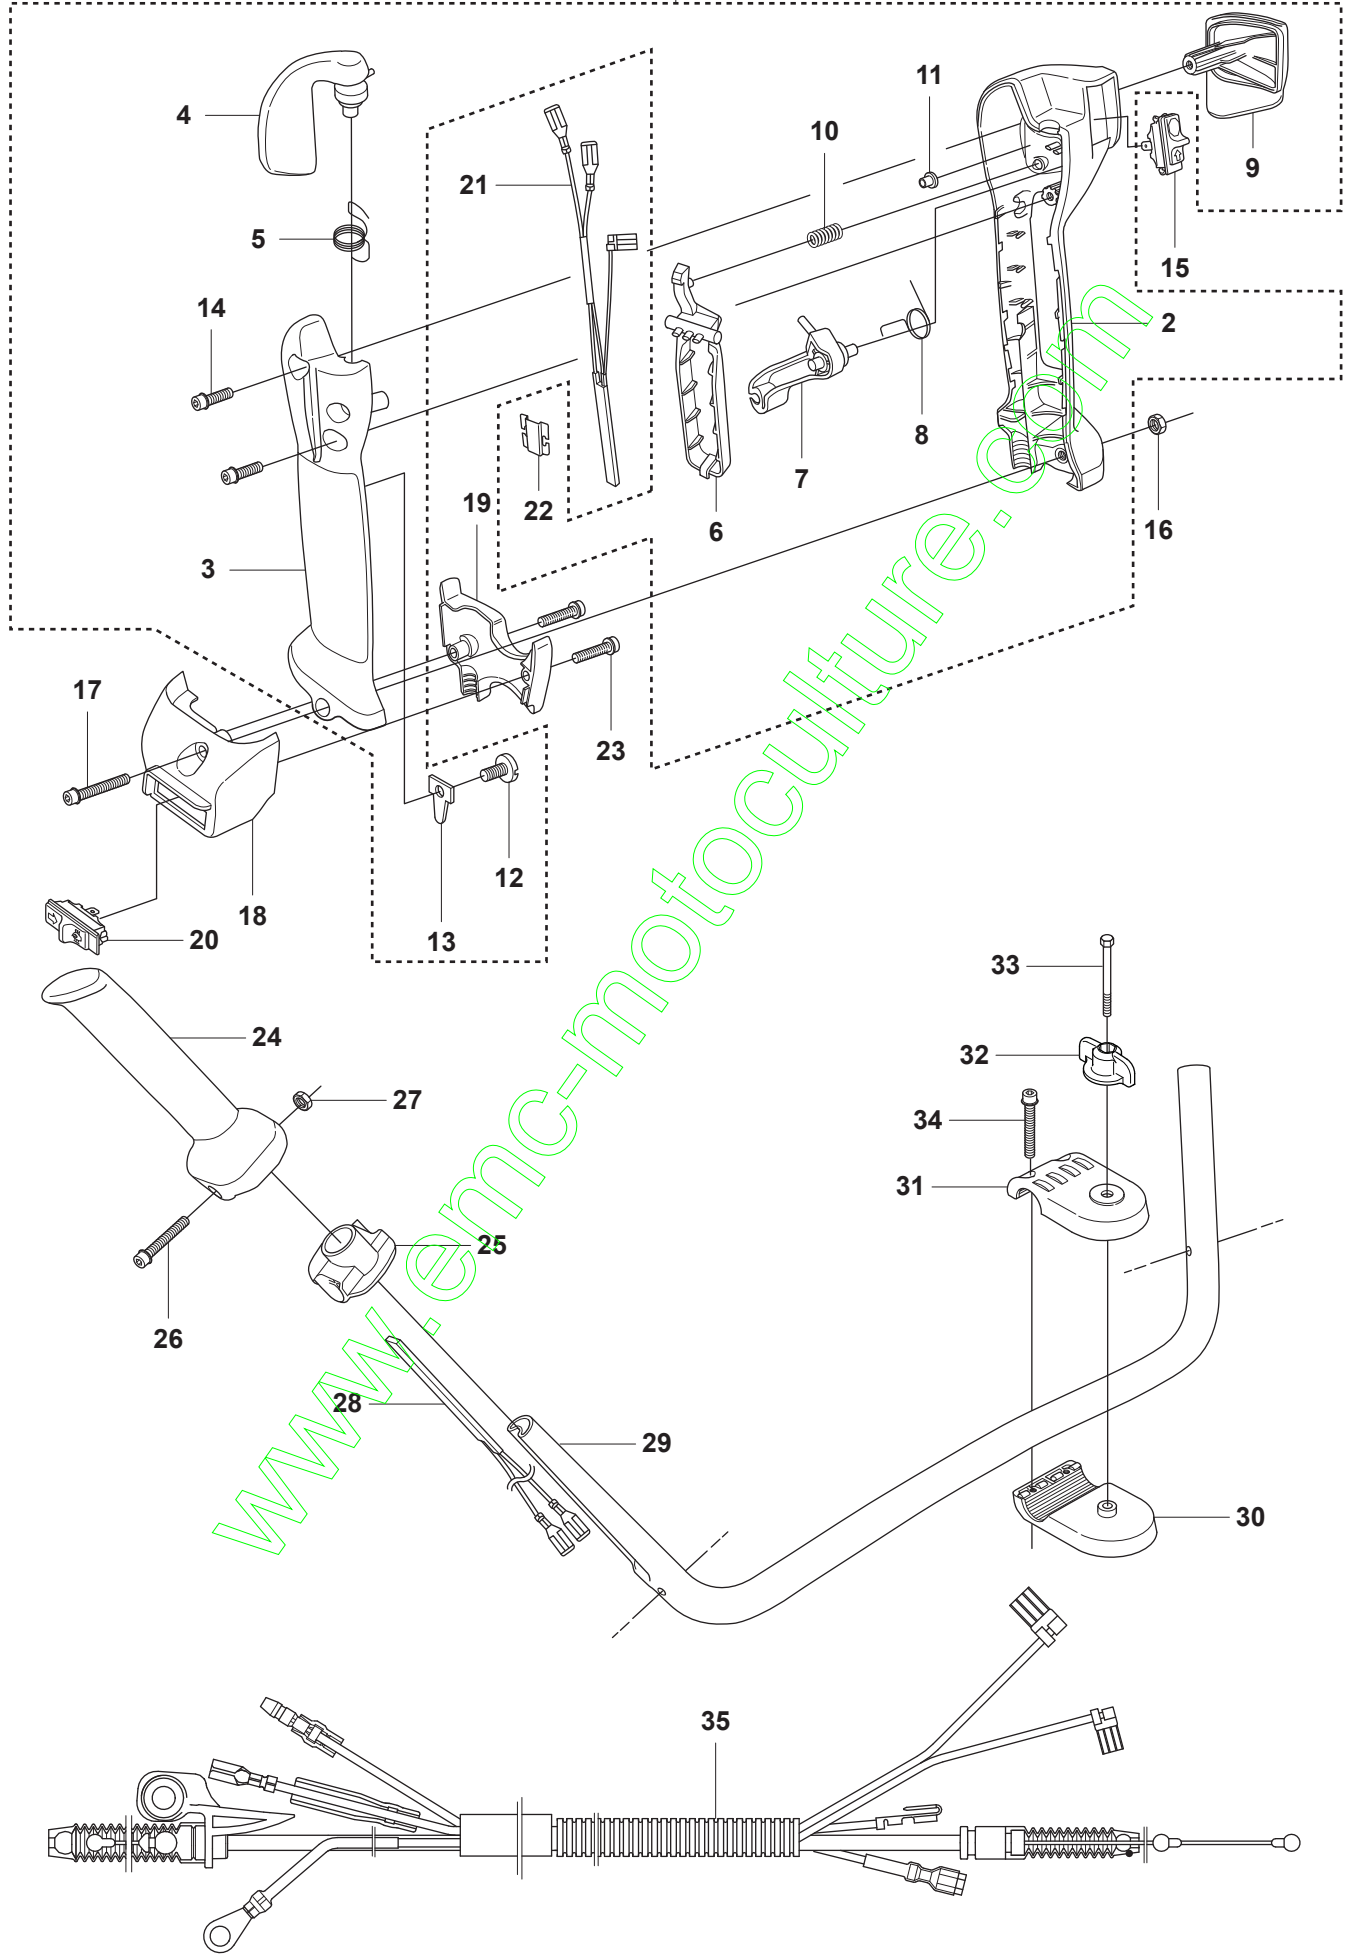

BC2255 FC2255, FC2255 W

Spare parts
Ersatzteile
Pièces détachées
Reserve onderdelen
Repuestos
Reservdelar

www.emc-motoculture.com

1

1

B 2255

1

Ø = 35.2mm
L = 1354mm FC
L = 1465mm BC

3

2

Ø = 10.5mm
L = 1257mm FC
L = 1368mm BC

3

4

Ø = 9.0mm
L = 1401mm FC
L = 1514mm BC

5

6

The panel contains several safety icons: a warning triangle, a hand holding a tool, a person with a hand on a rotating part, a person with a hand on a moving part, and a person with a hand on a moving part. It also features technical specifications and a noise level indicator.

www.emc-motoculture.com

C1 BC2255

C2 FC2255, FC2255W

www.emc-motocycle.com

1

7 — FC 2255

7 — BC 2255

7 — FC 2255 W