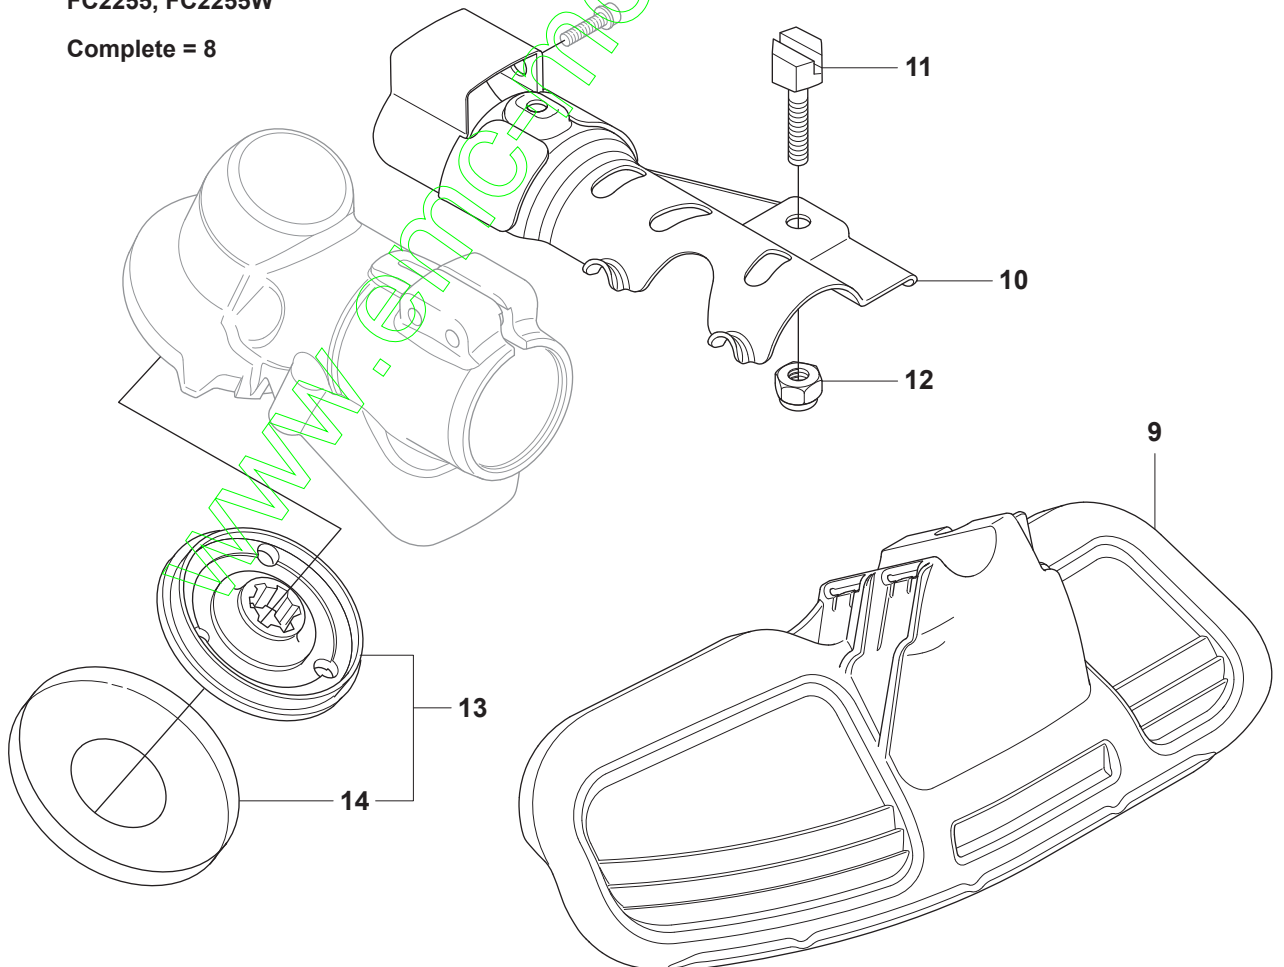

The panel contains several safety icons: a warning triangle, a hand holding a tool, a person with a hand on a rotating part, a person with a hand on a moving part, and a person with a hand on a moving part. It also features technical specifications and a noise level indicator.

www.enclimoculture.com

Complete = 1

S4 FC2255, FC2255W
Complete = 1

FC2255, FC2255W
Complete = 8

S5 BC2255
Complete = 1

T Vector 3-55
Complete = 1