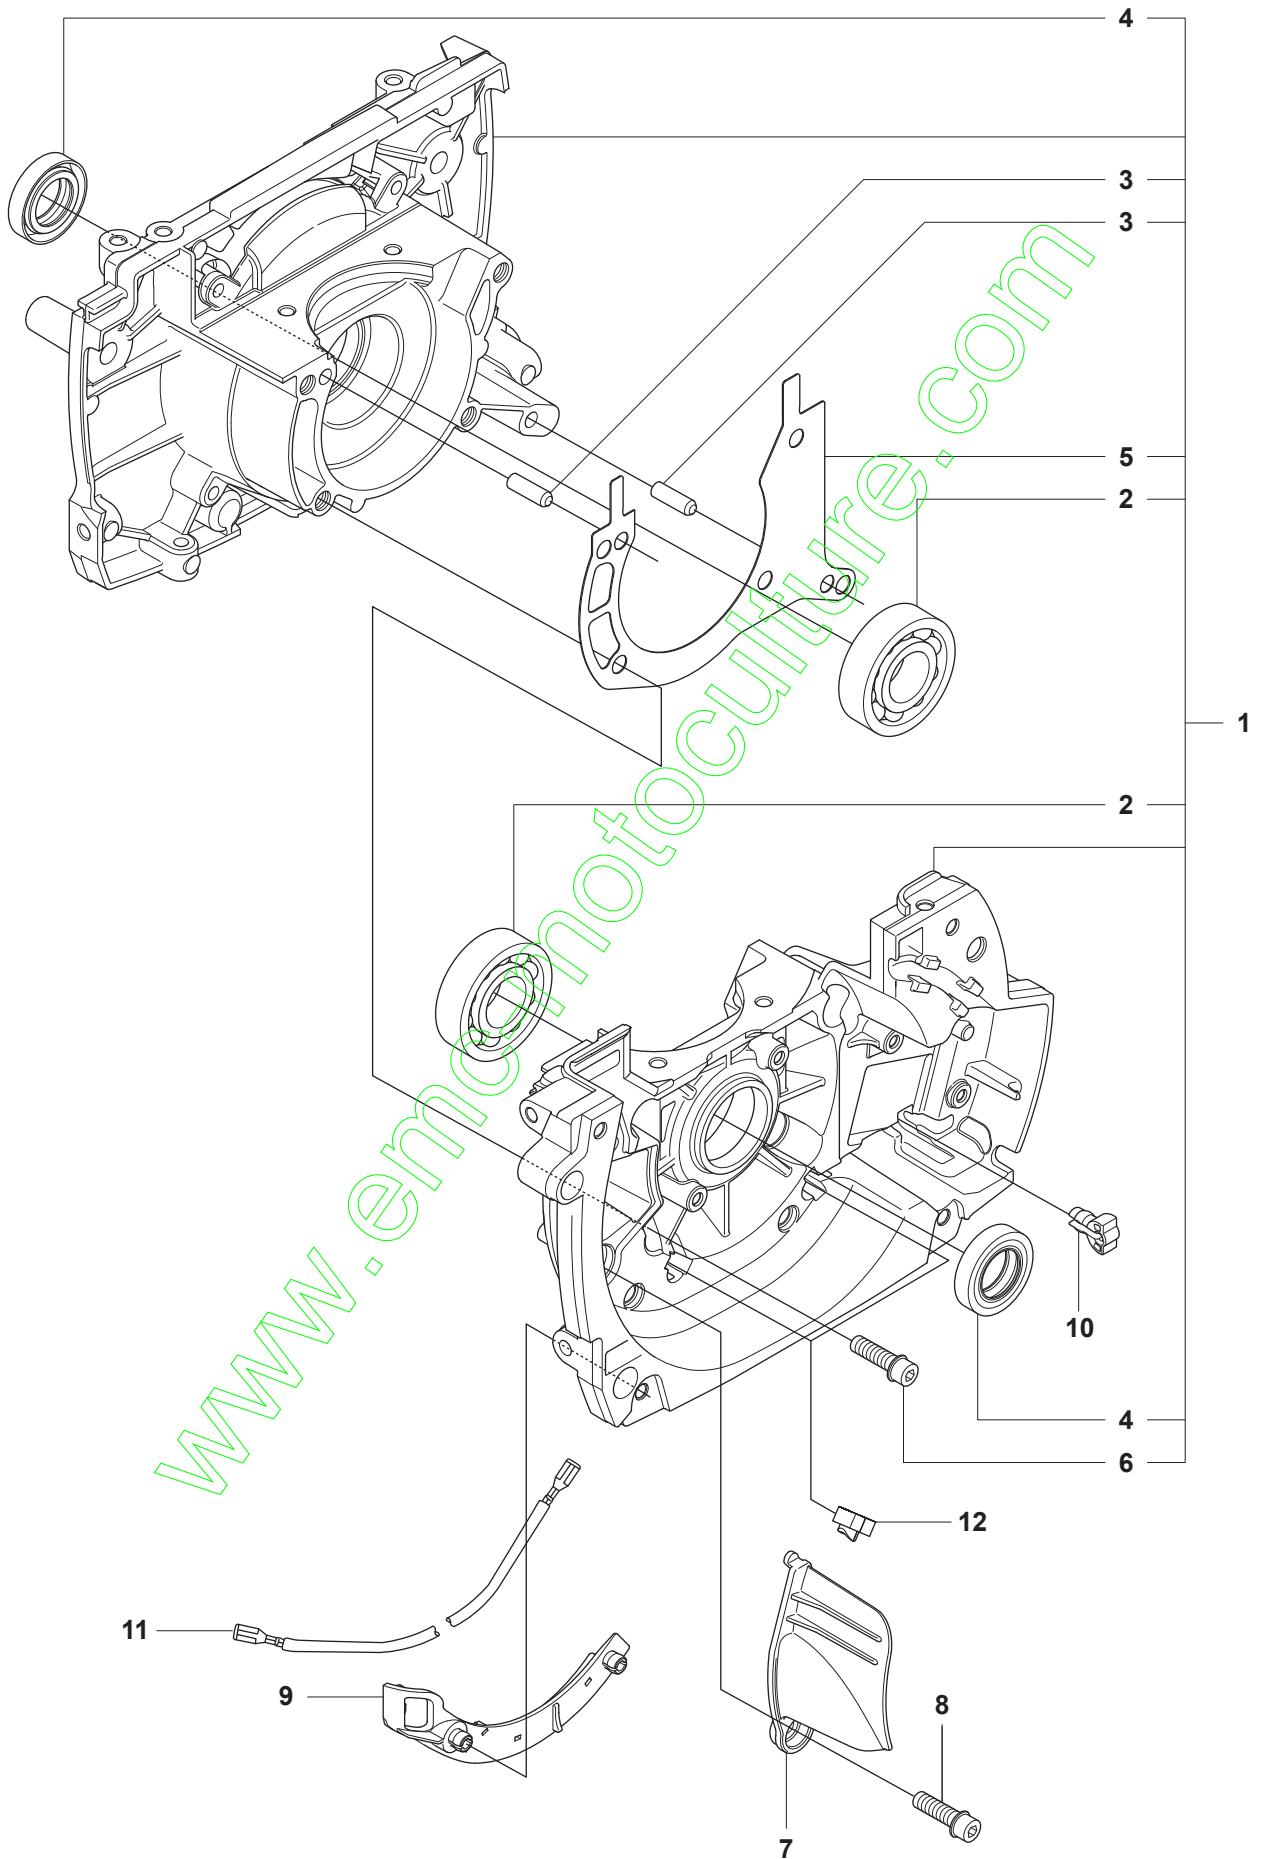

BC2255 FC2255, FC2255 W

Spare parts
Ersatzteile
Pièces détachées
Reserve onderdelen
Repuestos
Reservdelar

www.emc-motoculture.com

1

1

B 2255

1

Ø = 35.2mm
L = 1354mm FC
L = 1465mm BC

3

2

Ø = 10.5mm
L = 1257mm FC
L = 1368mm BC

3

4

Ø = 9.0mm
L = 1401mm FC
L = 1514mm BC

5

6

The panel contains several safety icons: a warning triangle, a hand holding a tool, a person with a hand on a rotating part, a person with a hand on a moving part, and a person with a hand on a moving part. It also features technical specifications and a noise level indicator.

J 2255

1

11

www.encl-motoculture.com

www.gmc-motoculture.com

www.emcphotoculture.com

S1 2255

1