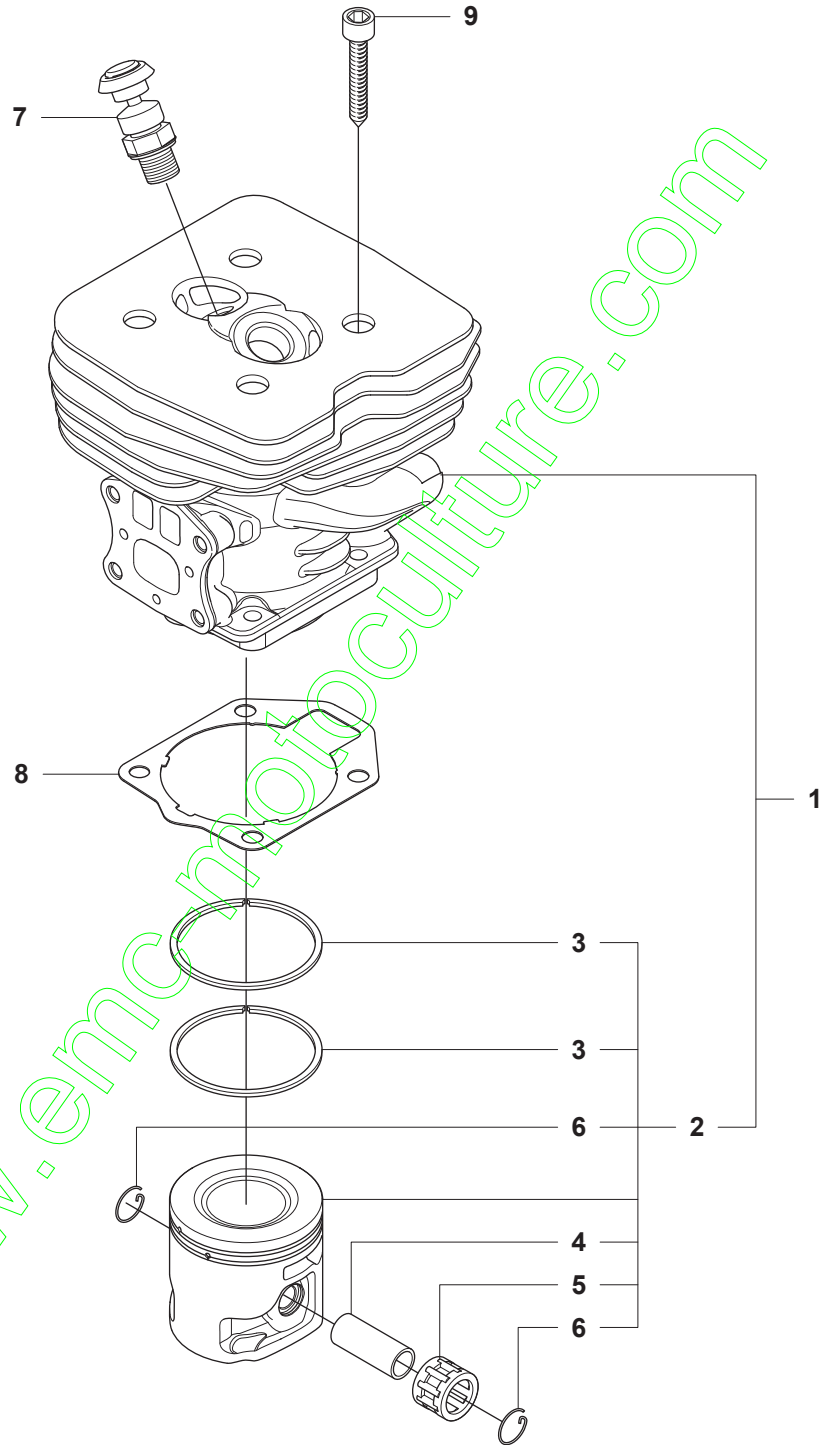

BC2255 FC2255, FC2255 W

Spare parts
Ersatzteile
Pièces détachées
Reserve onderdelen
Repuestos
Reservdelar

www.emc-motoculture.com

1

1

B 2255

1

Ø = 35.2mm
L = 1354mm FC
L = 1465mm BC

The panel contains several safety icons: a warning triangle, a hand holding a tool, a person with a hand on a rotating part, a person with a hand on a moving part, and a person with a hand on a moving part. It also features technical specifications and a noise level indicator.

J 2255

1

11

www.encl-motoculture.com

www.gmc-motoculture.com

www.emcphotoculture.com

S1 2255

1

www.enclimoculture.com

Complete = 1

S4 FC2255, FC2255W
Complete = 1

FC2255, FC2255W
Complete = 8

S5 BC2255
Complete = 1

T Vector 3-55
Complete = 1