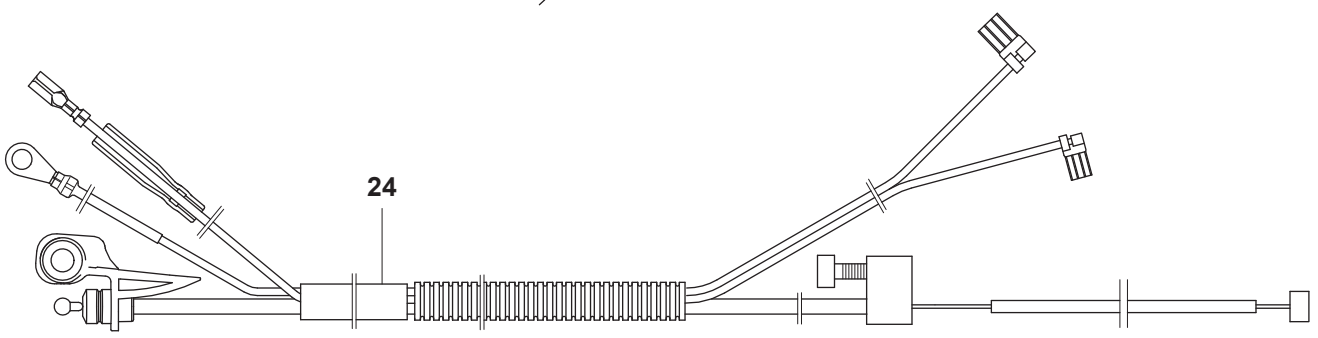

The panel contains several safety icons: a warning triangle, a hand holding a tool, a person with a hand on a rotating part, a person with a hand on a moving part, and a person with a hand on a moving part. It also features technical specifications and a noise level indicator.

www.emc-motoculture.com

C1 BC2255

C2 FC2255, FC2255W

www.emc-motocycle.com

1

7 — FC 2255

7 — BC 2255

7 — FC 2255 W