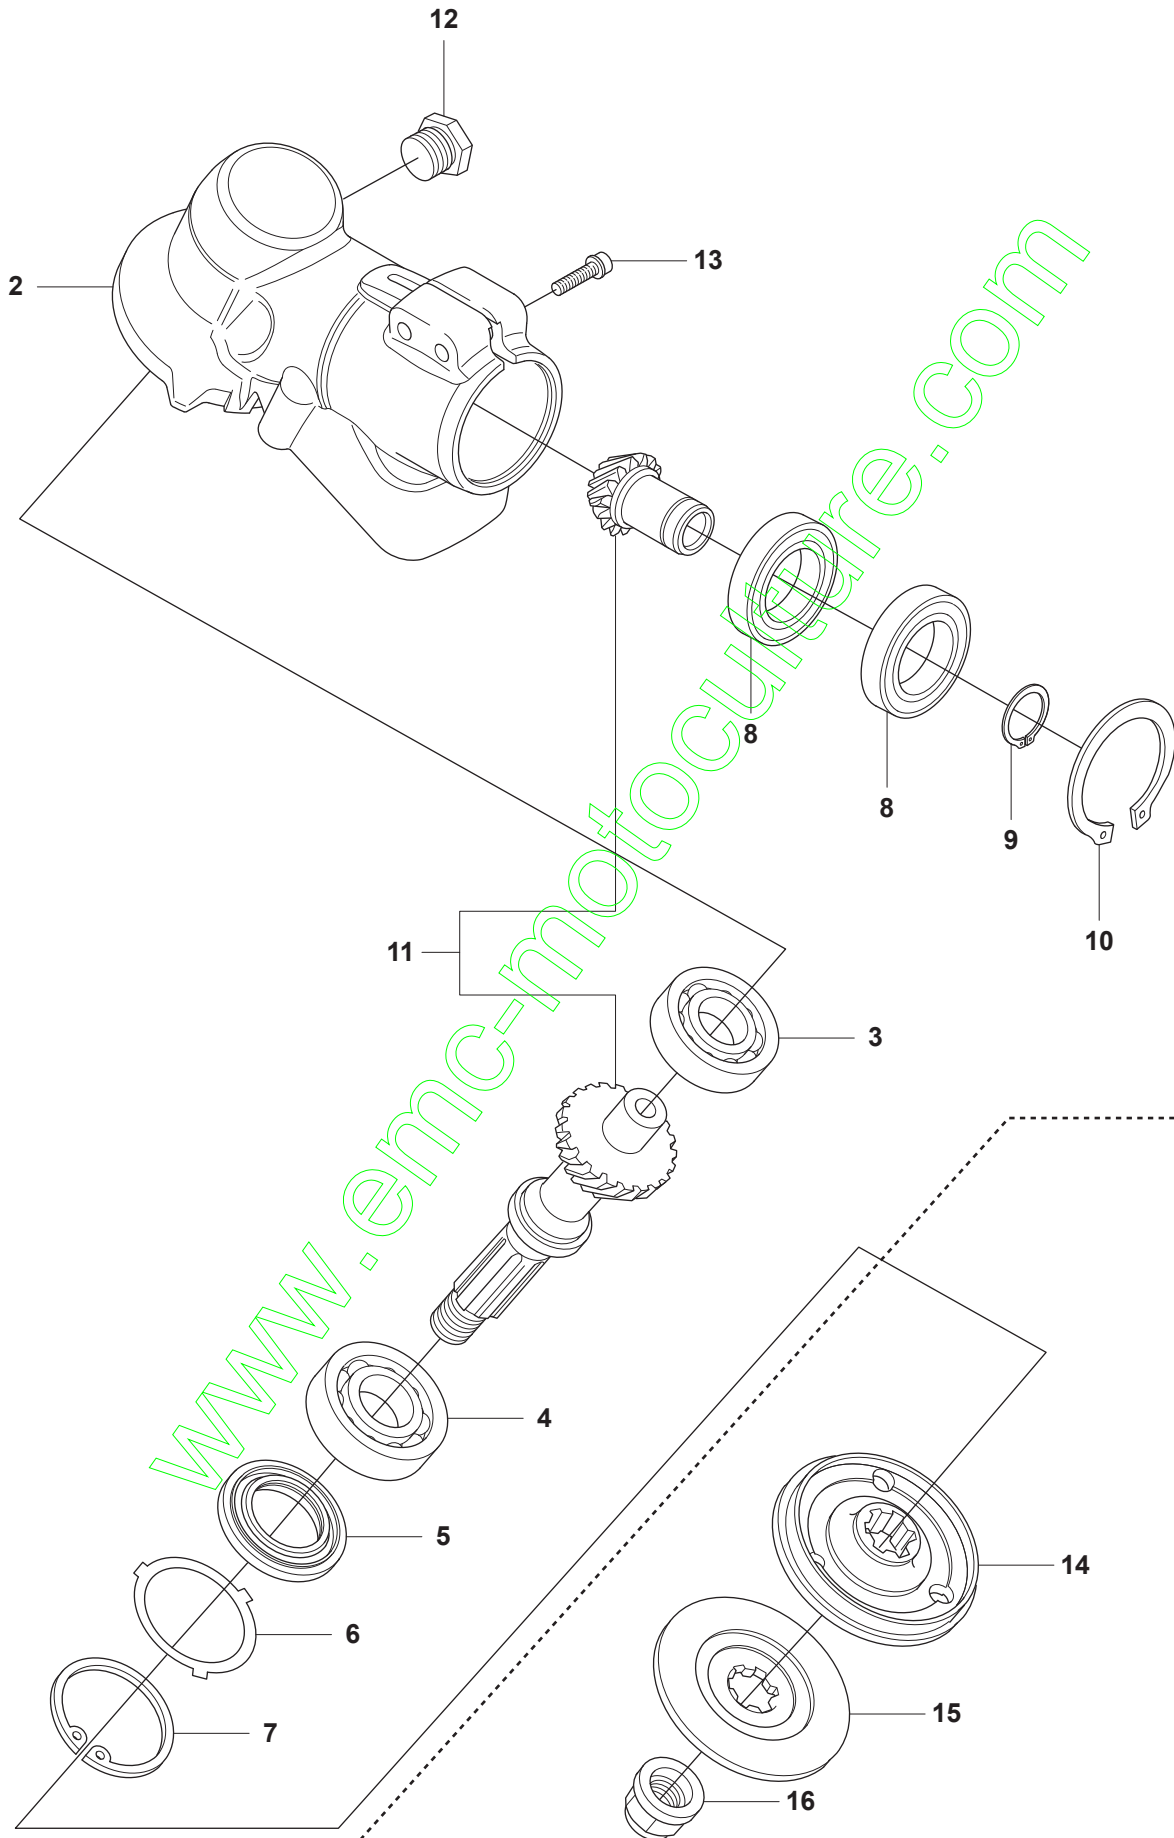

BC2255 FC2255, FC2255 W

Spare parts
Ersatzteile
Pièces détachées
Reserve onderdelen
Repuestos
Reservdelar

www.emc-motoculture.com

1

1

B 2255

1

Ø = 35.2mm
L = 1354mm FC
L = 1465mm BC

3

2

Ø = 10.5mm
L = 1257mm FC
L = 1368mm BC

3

4

Ø = 9.0mm
L = 1401mm FC
L = 1514mm BC

5

6

The panel contains several safety icons: a warning triangle, a hand holding a tool, a person with a hand on a rotating part, a person with a hand on a moving part, and a person with a hand on a moving part. It also features technical specifications and a noise level indicator.