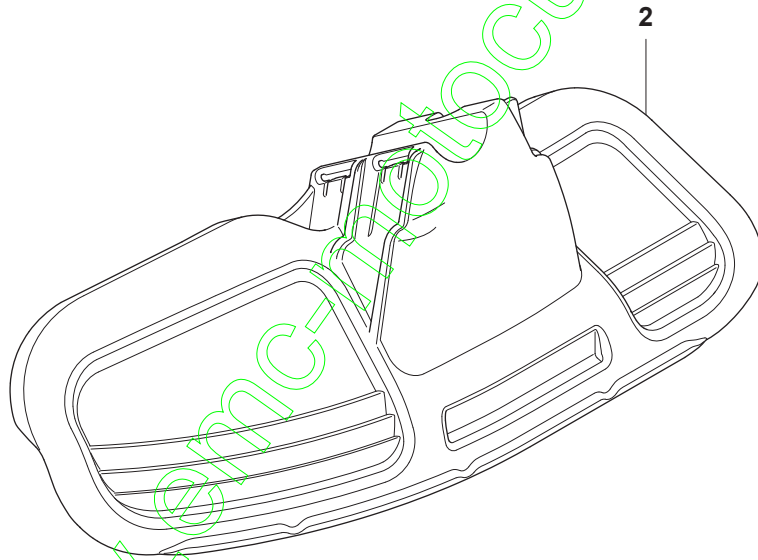

The panel contains several safety icons: a warning triangle, a hand holding a tool, a person with a hand on a rotating part, a person with a hand on a moving part, and a person with a hand on a moving part. It also features technical specifications and a noise level indicator.

J 2255

1

11

www.encl-motoculture.com

www.gmc-motoculture.com

www.emcphotoculture.com

S1 2255

1

www.enclimoculture.com

Complete = 1

S4 FC2255, FC2255W
Complete = 1

FC2255, FC2255W
Complete = 8

S5 BC2255
Complete = 1

T Vector 3-55
Complete = 1