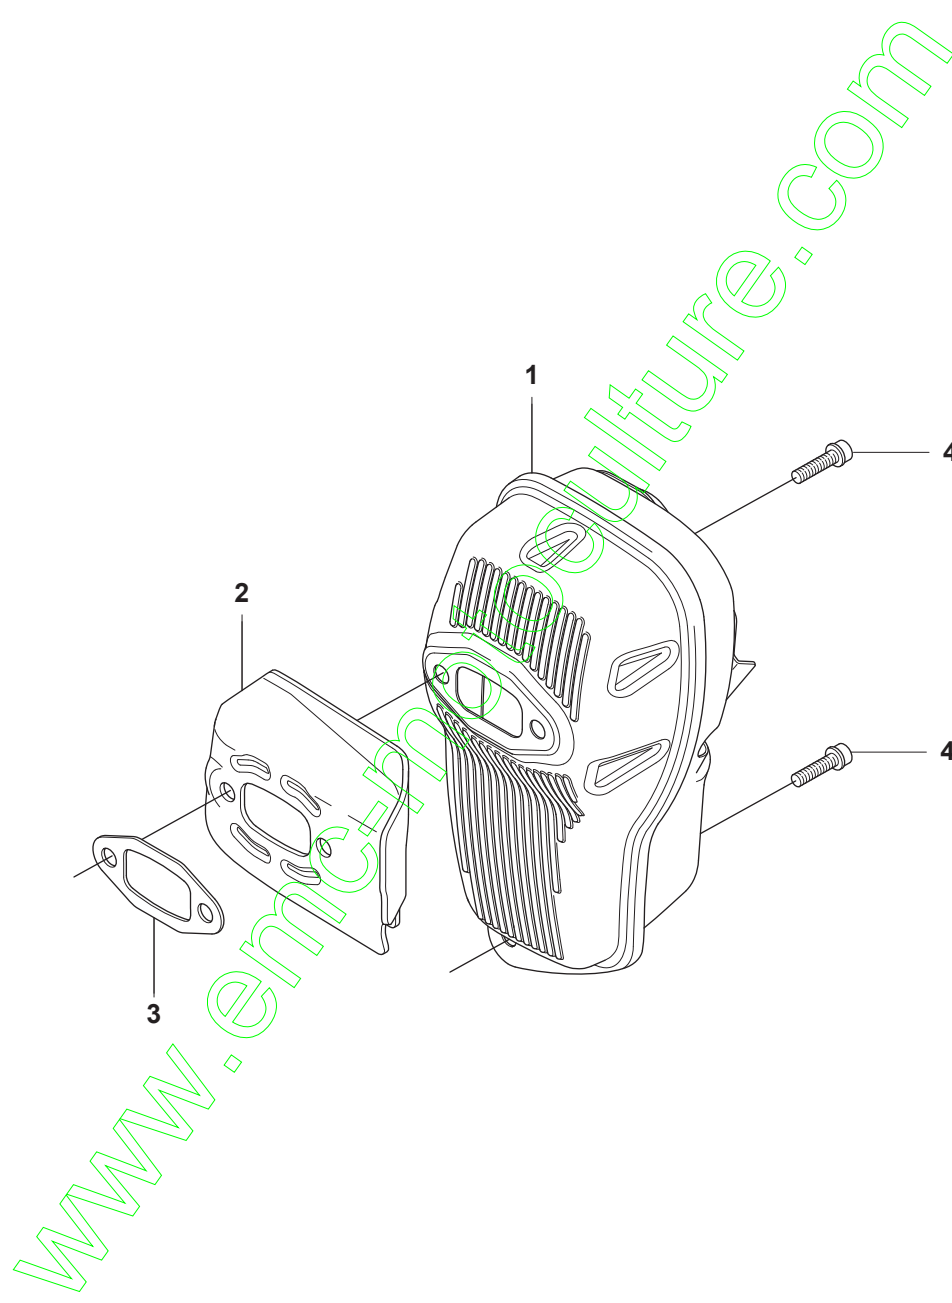

BC2255 FC2255, FC2255 W

Spare parts
Ersatzteile
Pièces détachées
Reserve onderdelen
Repuestos
Reservdelar

www.emc-motoculture.com

1

1

B 2255

1

Ø = 35.2mm
L = 1354mm FC
L = 1465mm BC

3

2

Ø = 10.5mm
L = 1257mm FC
L = 1368mm BC

3

4

Ø = 9.0mm
L = 1401mm FC
L = 1514mm BC

5

6

The panel contains several safety icons: a warning triangle, a hand holding a tool, a person with a hand on a rotating part, a person with a hand on a moving part, and a person with a hand on a moving part. It also features technical specifications and a noise level indicator.

www.emc-motoculture.com

C1 BC2255

C2 FC2255, FC2255W

www.emc-motocycle.com

1

7 — FC 2255

7 — BC 2255

7 — FC 2255 W