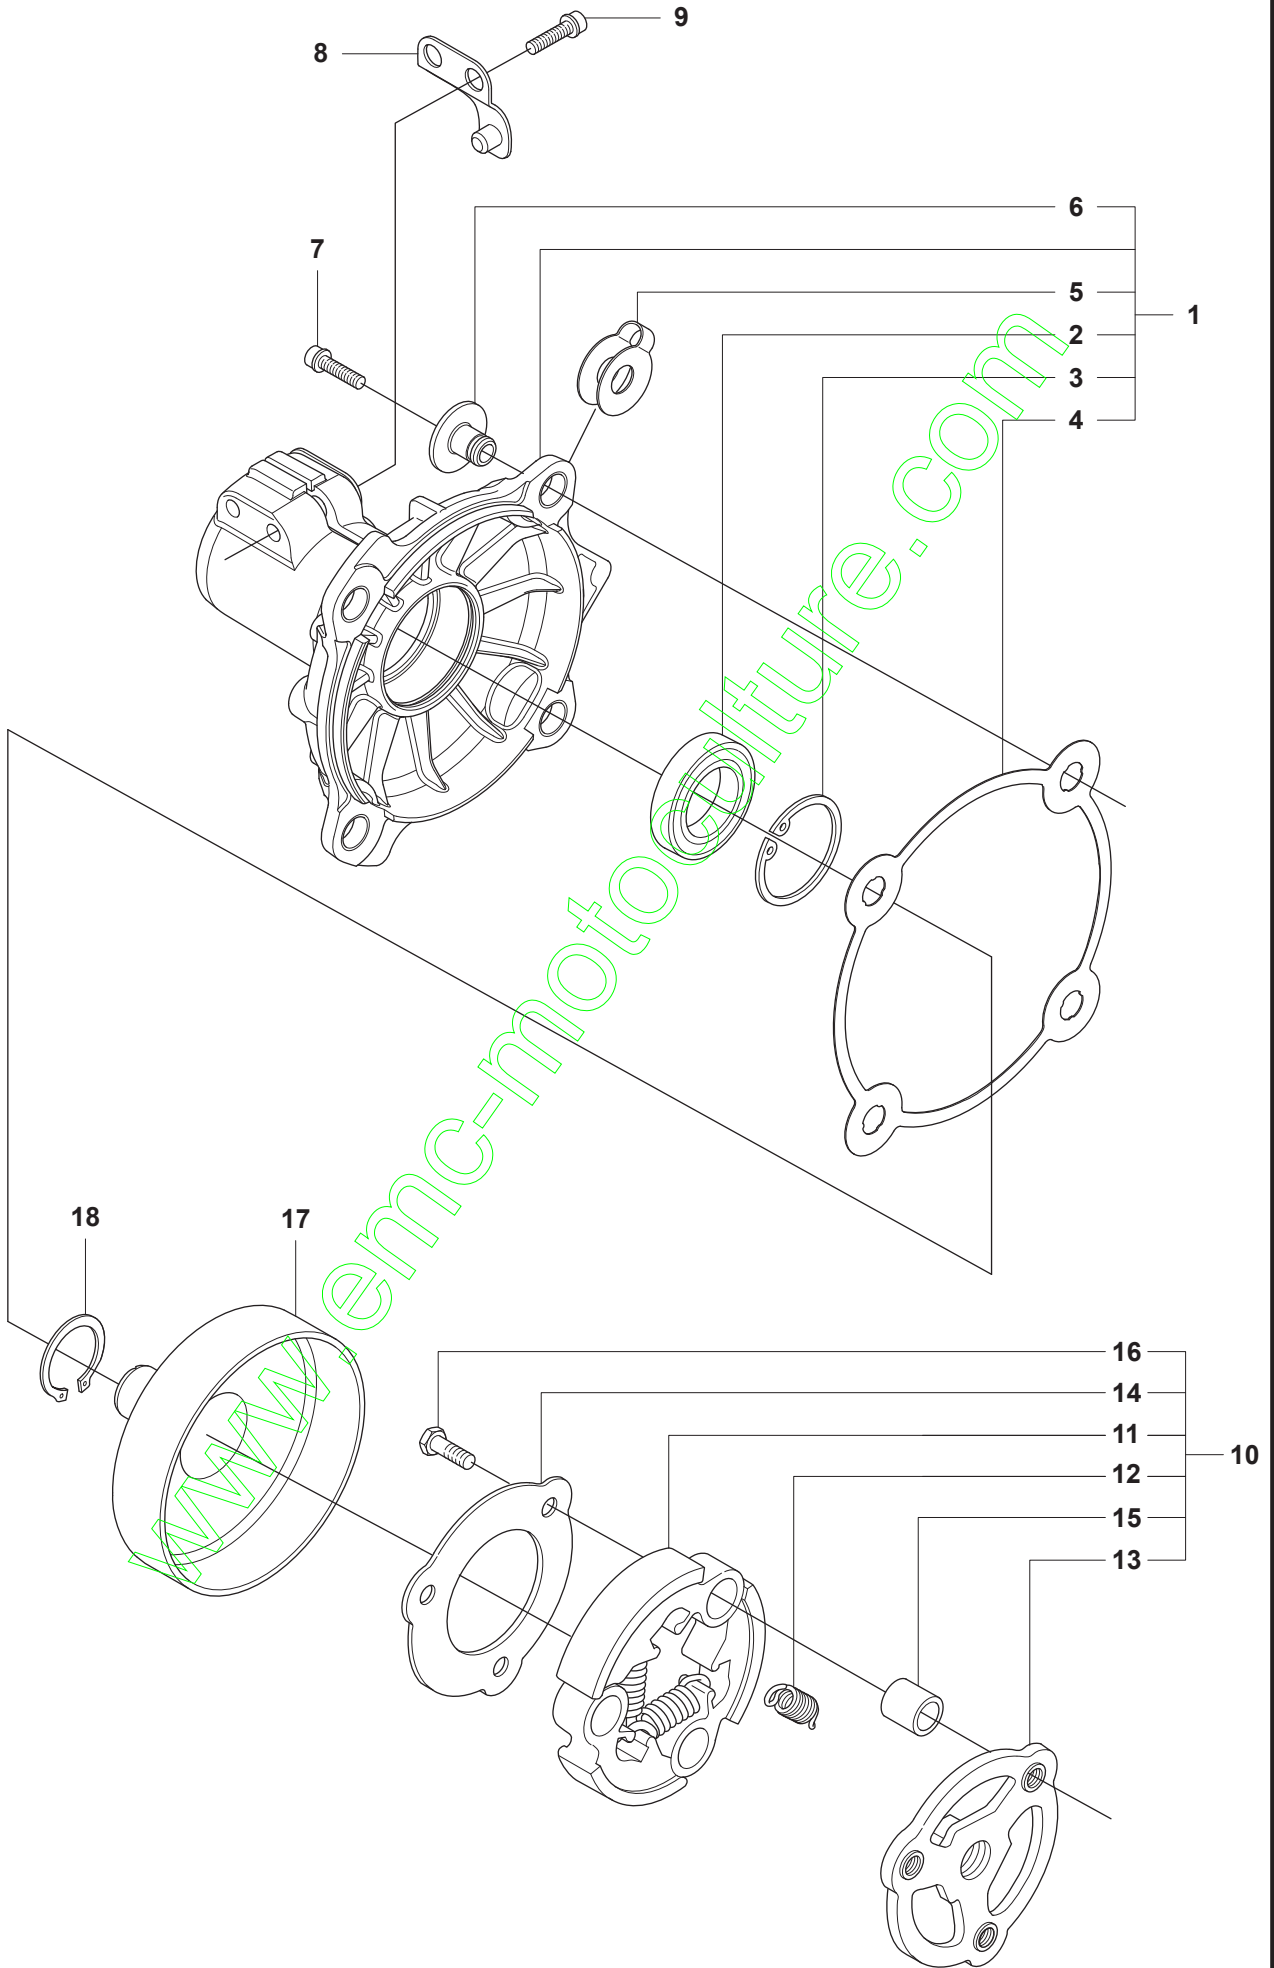

BC2255 FC2255, FC2255 W

Spare parts
Ersatzteile
Pièces détachées
Reserve onderdelen
Repuestos
Reservdelar

www.emc-motoculture.com

1

1

B 2255

1

Ø = 35.2mm
L = 1354mm FC
L = 1465mm BC

3

2

Ø = 10.5mm
L = 1257mm FC
L = 1368mm BC

3

4

Ø = 9.0mm
L = 1401mm FC
L = 1514mm BC

5

6

The panel contains several safety icons: a warning triangle, a hand holding a tool, a person with a hand on a rotating part, a person with a hand on a moving part, and a person with a hand on a moving part. It also features technical specifications and a noise level indicator.

J 2255

1

11

www.encl-motoculture.com

www.gmc-motoculture.com

www.emcphotoculture.com

S1 2255

1