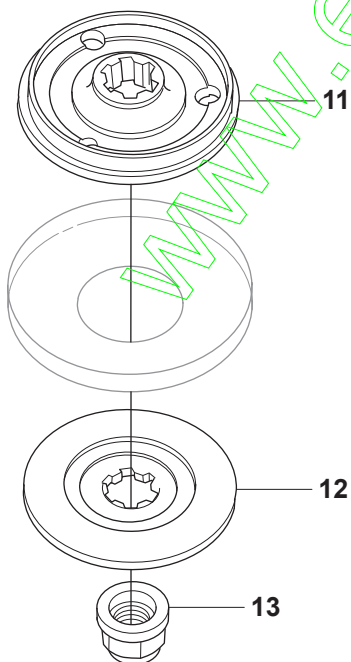

BC2255 FC2255, FC2255 W

Spare parts
Ersatzteile
Pièces détachées
Reserve onderdelen
Repuestos
Reservdelar

www.emc-motoculture.com

1

1

B 2255

1

Ø = 35.2mm
L = 1354mm FC
L = 1465mm BC

3

2

Ø = 10.5mm
L = 1257mm FC
L = 1368mm BC

3

4

Ø = 9.0mm
L = 1401mm FC
L = 1514mm BC

5

6

The panel contains several safety icons: a warning triangle, a hand holding a tool, a person with a hand on a rotating part, a person with a hand on a moving part, and a person with a hand on a moving part. It also features technical specifications and a noise level indicator.

www.enclimoculture.com

Complete = 1

S4 FC2255, FC2255W
Complete = 1

FC2255, FC2255W
Complete = 8

S5 BC2255
Complete = 1

T Vector 3-55
Complete = 1