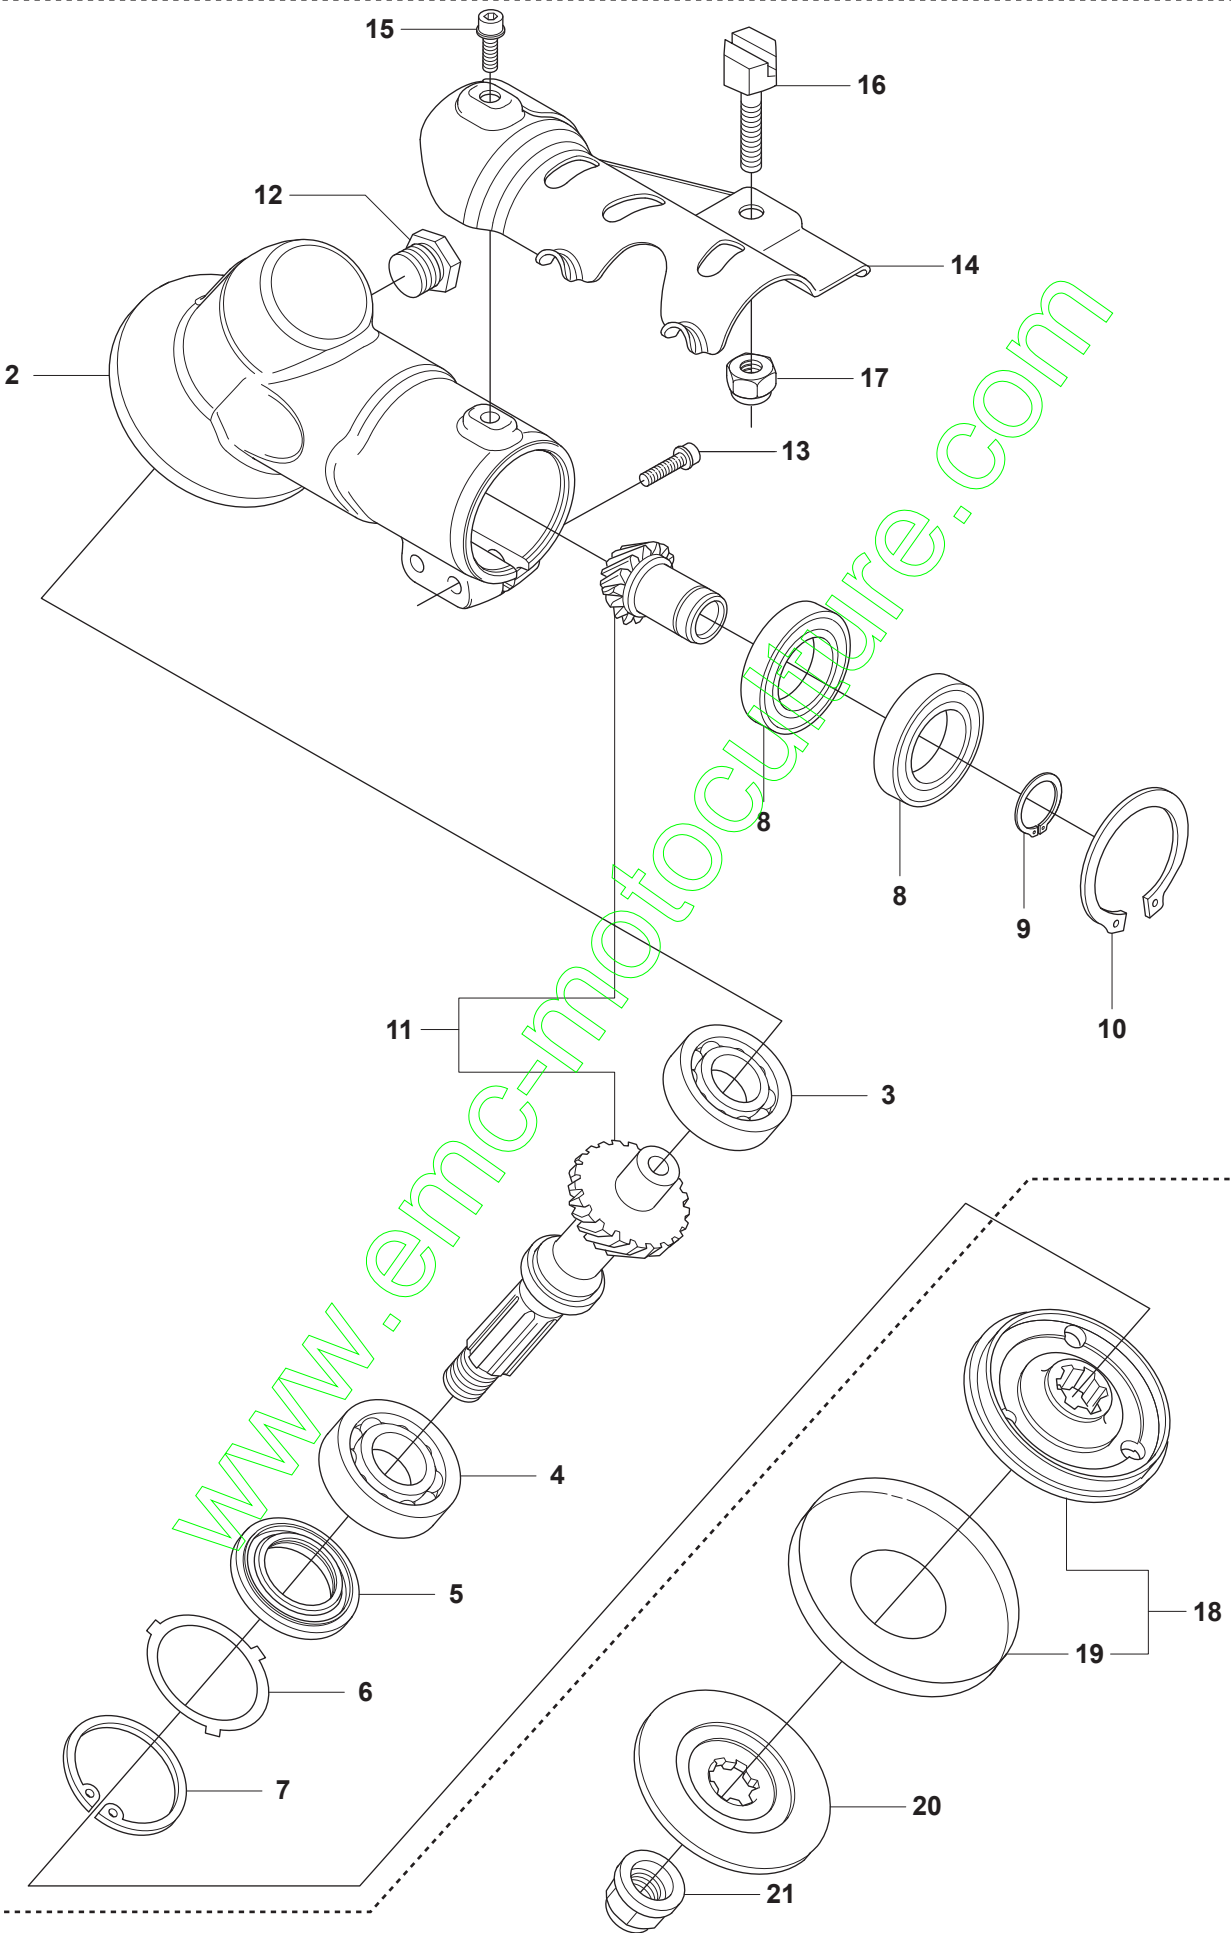

BC2255 FC2255, FC2255 W

Spare parts
Ersatzteile
Pièces détachées
Reserve onderdelen
Repuestos
Reservdelar

www.emc-motoculture.com

1

1

B 2255

1

Ø = 35.2mm
L = 1354mm FC
L = 1465mm BC

3

2

Ø = 10.5mm
L = 1257mm FC
L = 1368mm BC

3

4

Ø = 9.0mm
L = 1401mm FC
L = 1514mm BC

5

6

The panel contains several safety icons: a warning triangle, a hand holding a tool, a person with a hand on a rotating part, a person with a hand on a moving part, and a person with a hand on a moving part. It also features technical specifications and a noise level indicator.