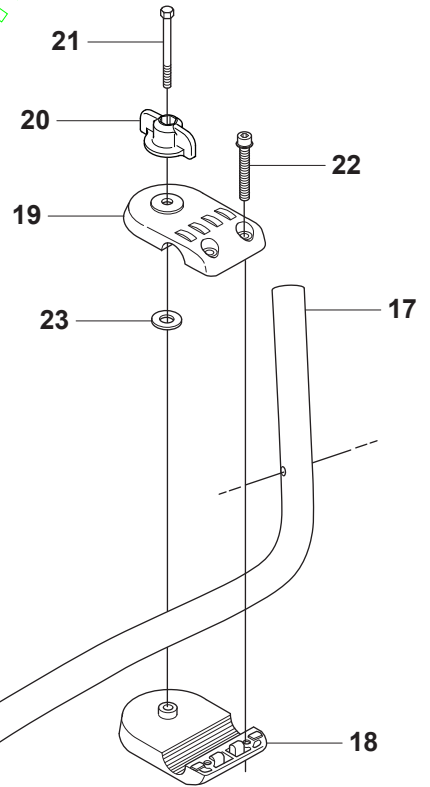

BC2255 FC2255, FC2255 W

Spare parts
Ersatzteile
Pièces détachées
Reserve onderdelen
Repuestos
Reservdelar

www.emc-motoculture.com

1

1

B 2255

1

Ø = 35.2mm
L = 1354mm FC
L = 1465mm BC

3

2

Ø = 10.5mm
L = 1257mm FC
L = 1368mm BC

3

4

Ø = 9.0mm
L = 1401mm FC
L = 1514mm BC

5

6

The panel contains several safety icons: a warning triangle, a hand holding a tool, a person with a hand on a rotating part, a person with a hand on a moving part, and a person with a hand on a moving part. It also features technical specifications and a noise level indicator.

www.emc-motoculture.com

C1 BC2255

C2 FC2255, FC2255W

www.emc-motocycle.com

1

7 — FC 2255

7 — BC 2255

7 — FC 2255 W