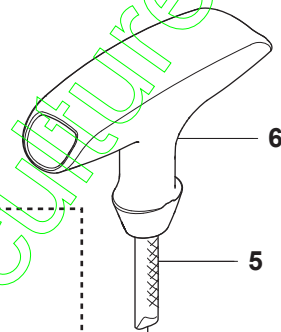

1

11

www.encl-motoculture.com