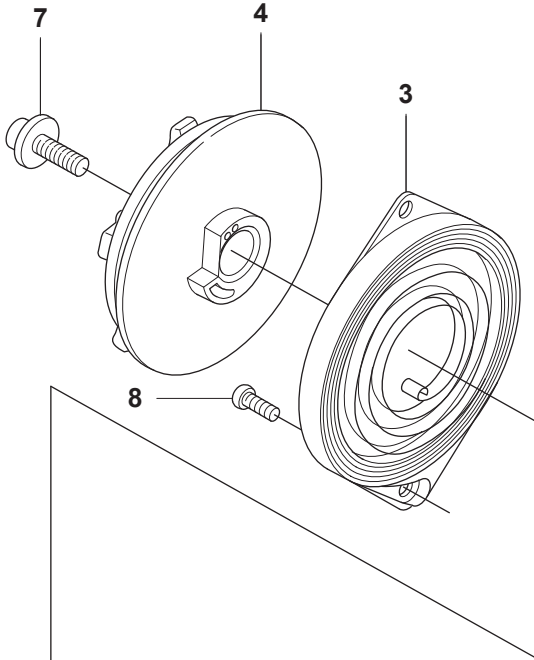

1

11

www.encl-motoculture.com