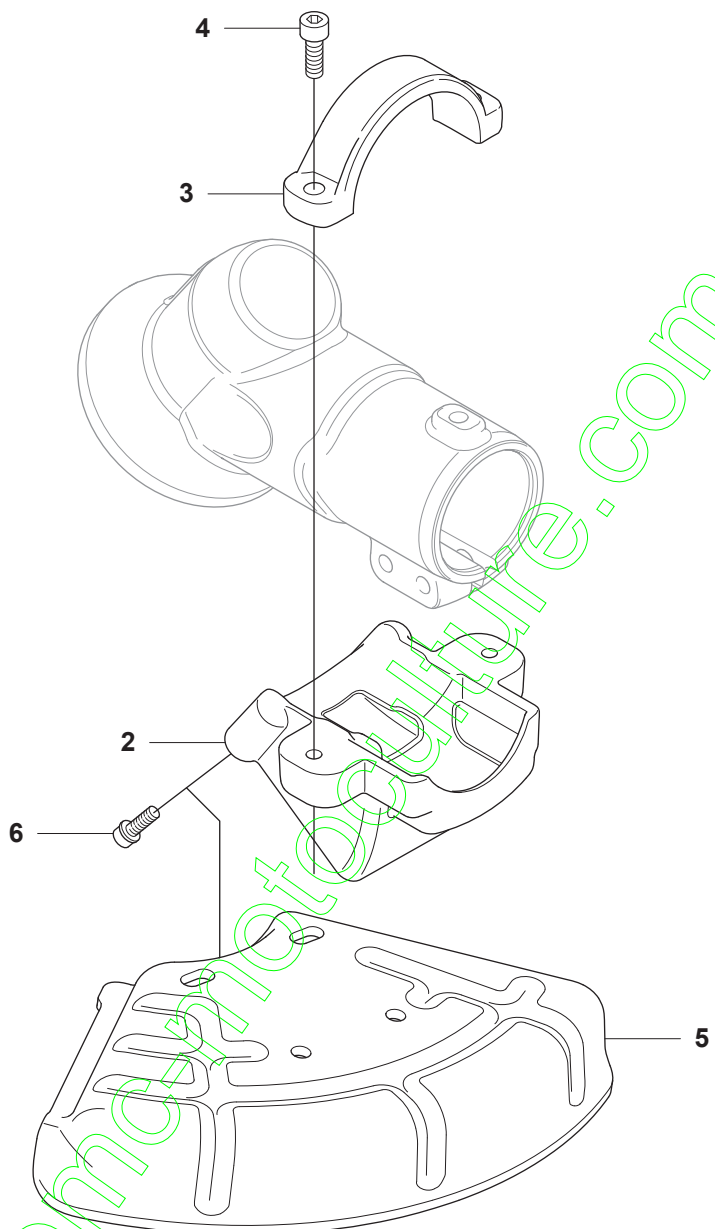

3

2

Ø = 10.5mm
L = 1257mm FC
L = 1368mm BC

3

4

Ø = 9.0mm
L = 1401mm FC
L = 1514mm BC

5

6

The panel contains several safety icons: a warning triangle, a hand holding a tool, a person with a hand on a rotating part, a person with a hand on a moving part, and a person with a hand on a moving part. It also features technical specifications and a noise level indicator.

www.enclimoculture.com

Complete = 1

S4 FC2255, FC2255W
Complete = 1

FC2255, FC2255W
Complete = 8

S5 BC2255
Complete = 1

T Vector 3-55
Complete = 1