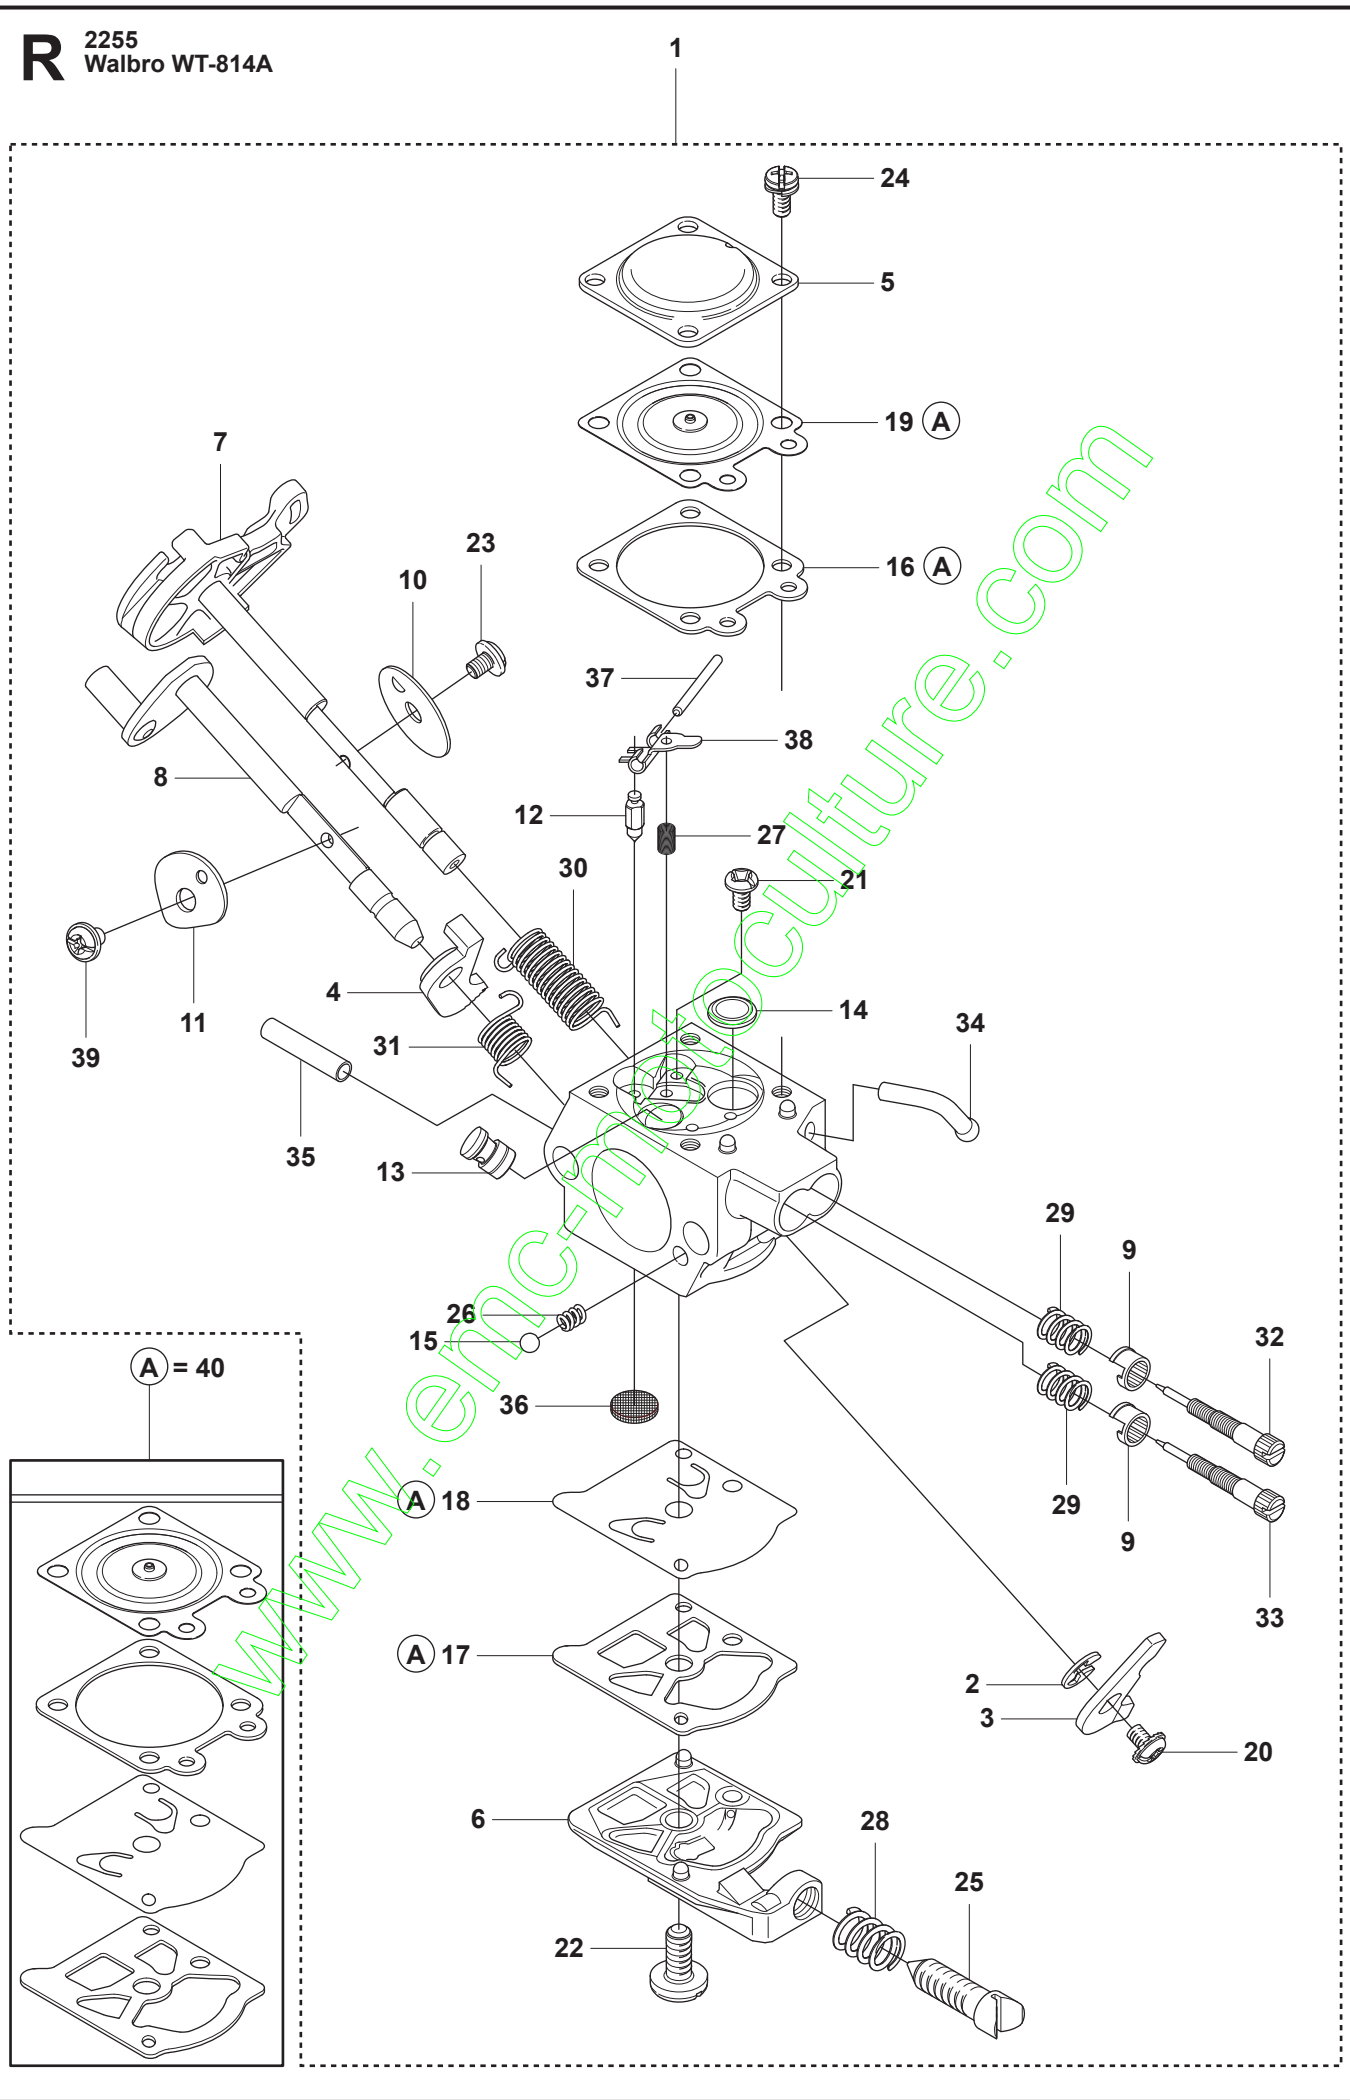

BC2255 FC2255, FC2255 W

Spare parts
Ersatzteile
Pièces détachées
Reserve onderdelen
Repuestos
Reservdelar

www.emc-motoculture.com

1

1

B 2255

1

Ø = 35.2mm
L = 1354mm FC
L = 1465mm BC

3

2

Ø = 10.5mm
L = 1257mm FC
L = 1368mm BC

3

4

Ø = 9.0mm
L = 1401mm FC
L = 1514mm BC

5

6

The panel contains several safety icons: a warning triangle, a hand holding a tool, a person with a hand on a rotating part, a person with a hand on a moving part, and a person with a hand on a moving part. It also features technical specifications and a noise level indicator.

J 2255

1

11

www.encl-motoculture.com

www.gmc-motoculture.com

www.emcphotoculture.com

S1 2255

1