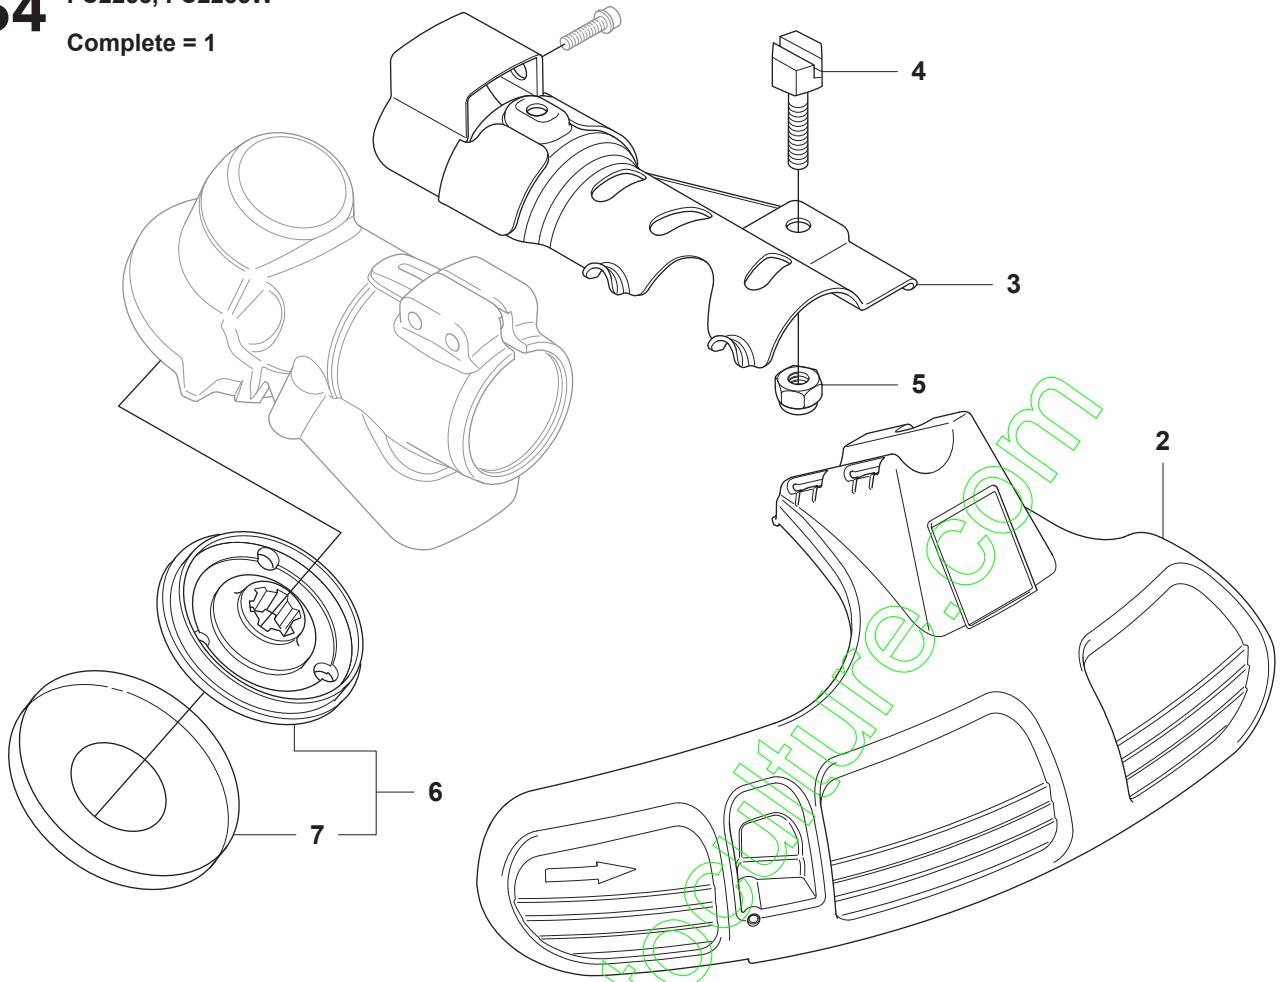

S4 FC2255, FC2255W
Complete = 1