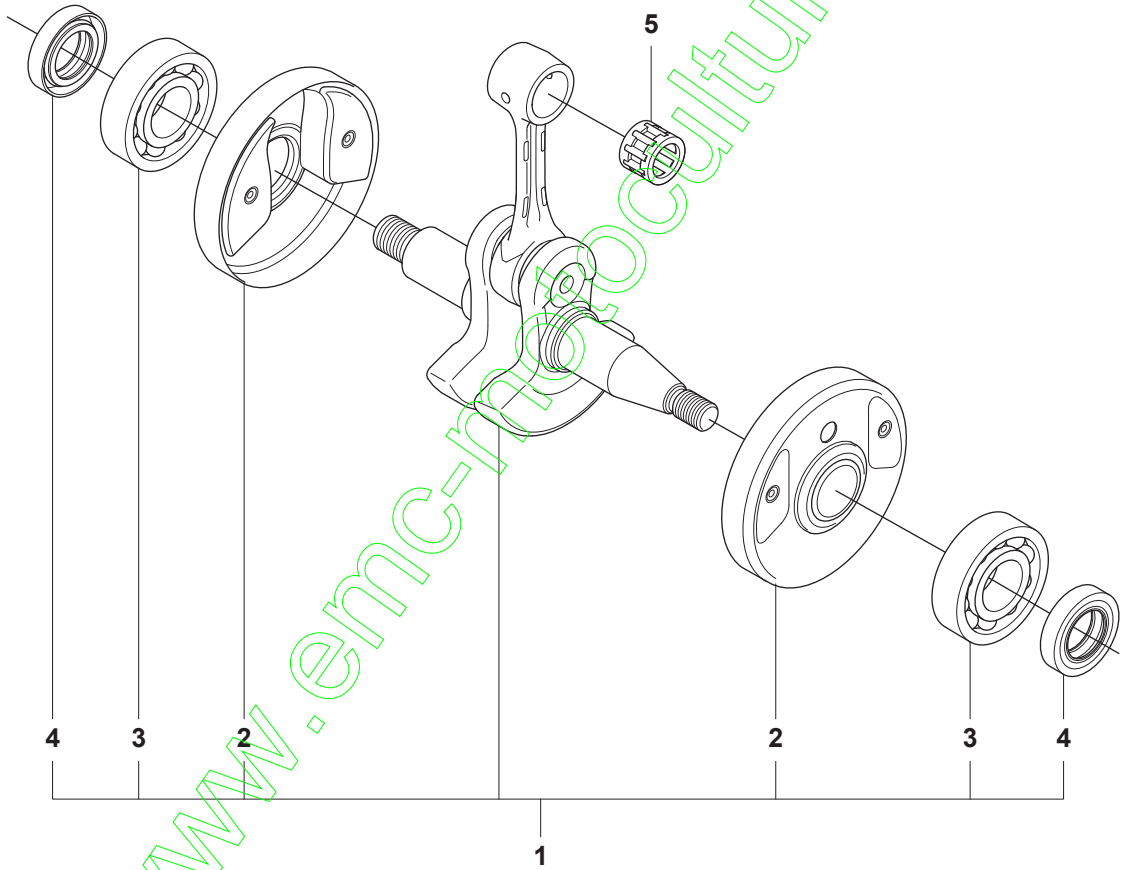

BC2255 FC2255, FC2255 W

Spare parts
Ersatzteile
Pièces détachées
Reserve onderdelen
Repuestos
Reservdelar

www.emc-motoculture.com

1

1

B 2255

1

Ø = 35.2mm
L = 1354mm FC
L = 1465mm BC

The panel contains several safety icons: a warning triangle, a hand holding a tool, a person with a hand on a rotating part, a person with a hand on a moving part, and a person with a hand on a moving part. It also features technical specifications and a noise level indicator.

J 2255

1

11

www.encl-motoculture.com

www.gmc-motoculture.com

www.emcphotoculture.com

S1 2255

1

www.enclimoculture.com

Complete = 1

S4 FC2255, FC2255W
Complete = 1

FC2255, FC2255W
Complete = 8

S5 BC2255
Complete = 1

T Vector 3-55
Complete = 1